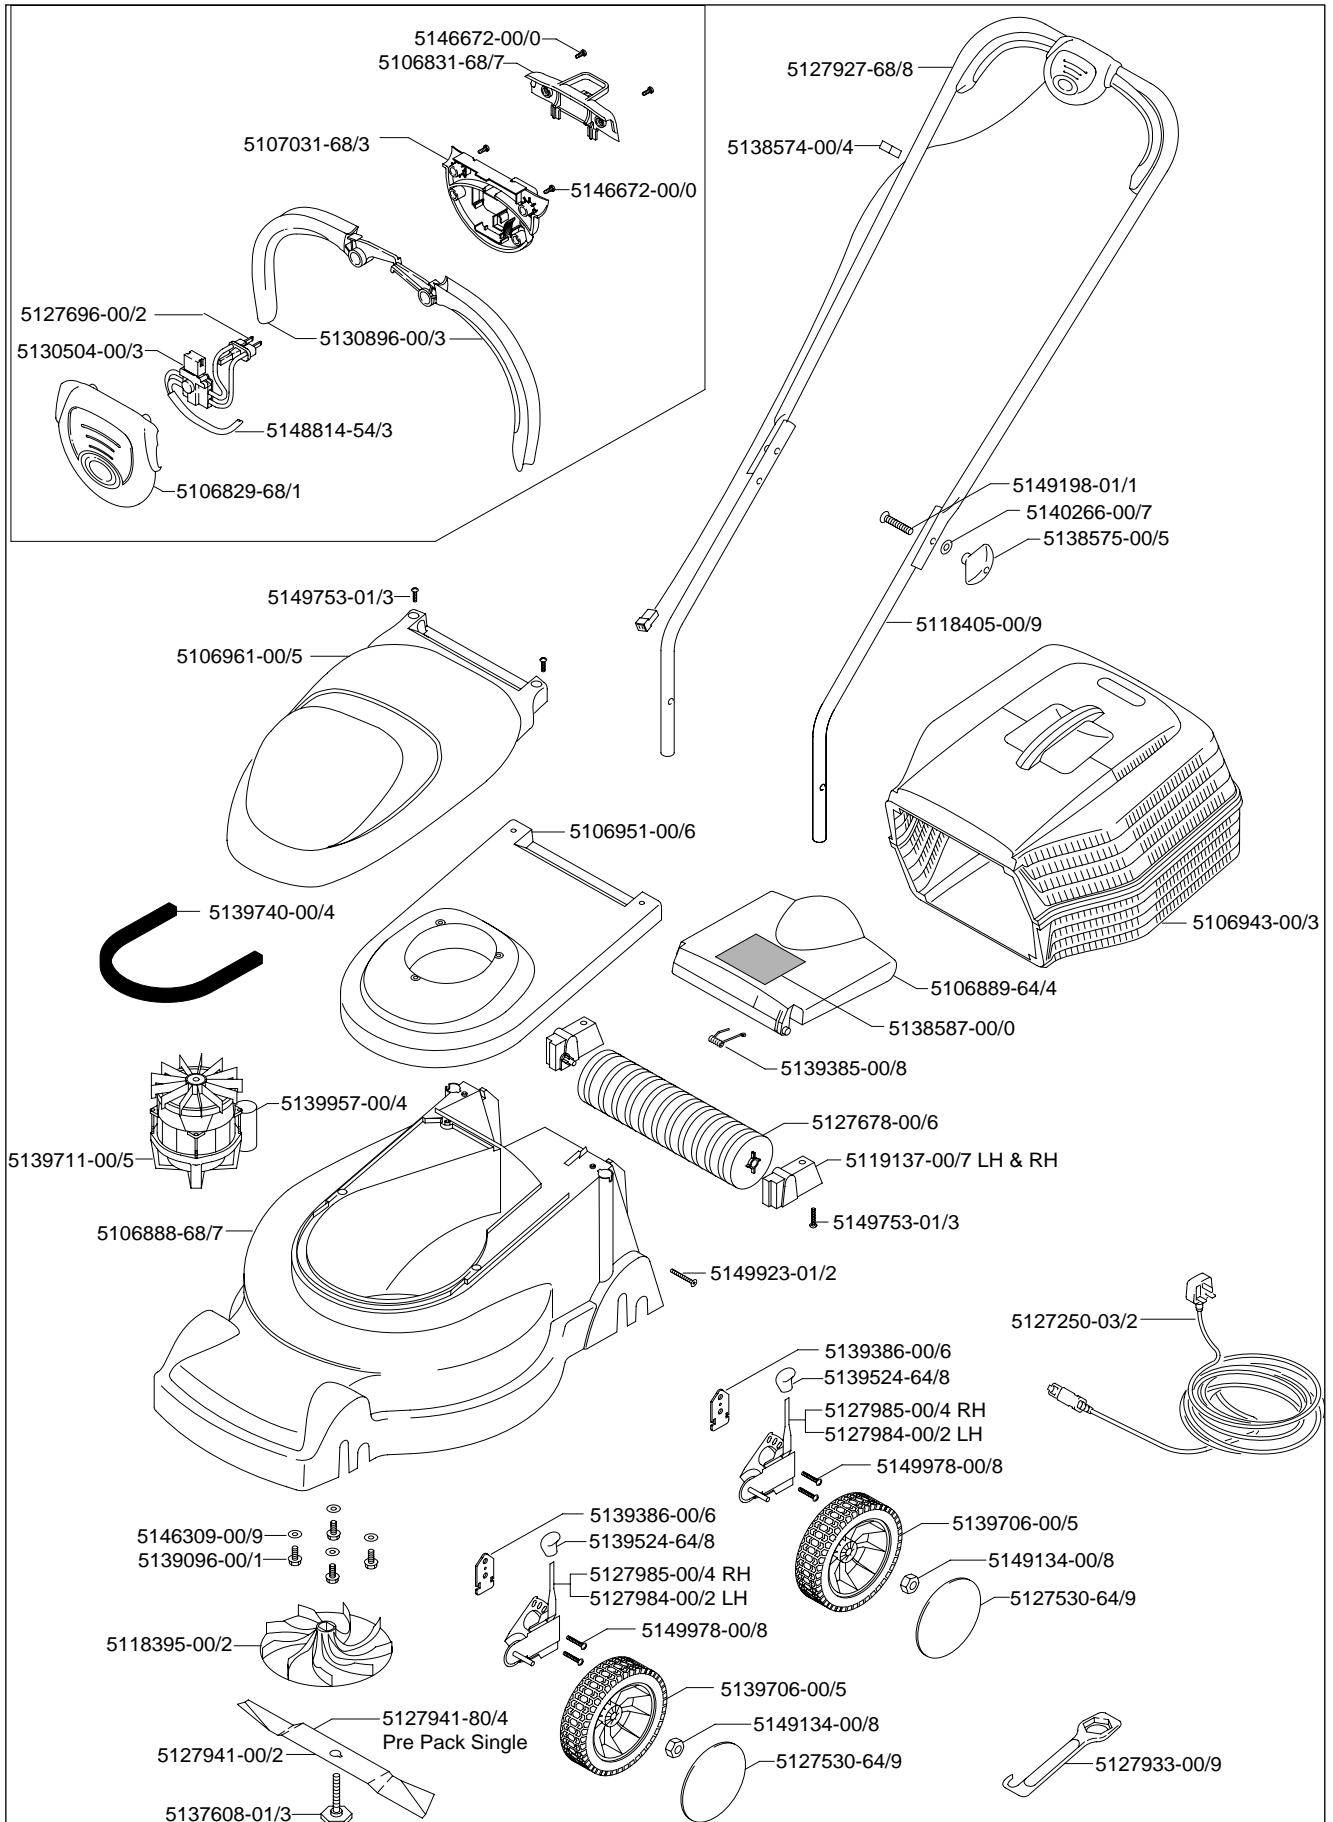

MODEL Flymo Venturer 370 Roller
9647221-01

Venturer 370

Electric wheeled lawnmower

The modern way to a traditional lawn finish

- 37 cm metal blade.
- Ideal for medium sized lawns.
- Powerful but quiet 1200W motor for cutting in tough conditions.
- Unique, advanced switch system for easy, comfortable right or left handed use.
- Large capacity 42 litre grassbox.
- Can be used with or without the grassbox.
- Adjustable cutting heights.
- Rear roller for stripes.

Features

Motor Power	1200 W
Cutting Width	37 cm
Heights of cut	6 (20 - 70 mm)
Grassbox Capacity	42 Litres
Wheel Tread	Plastic
Adjuster	Quicksets
Carton Dimensions	802x474x572 mm
Weight (Unpacked)	15 Kg
Weight (Packed)	19 Kg