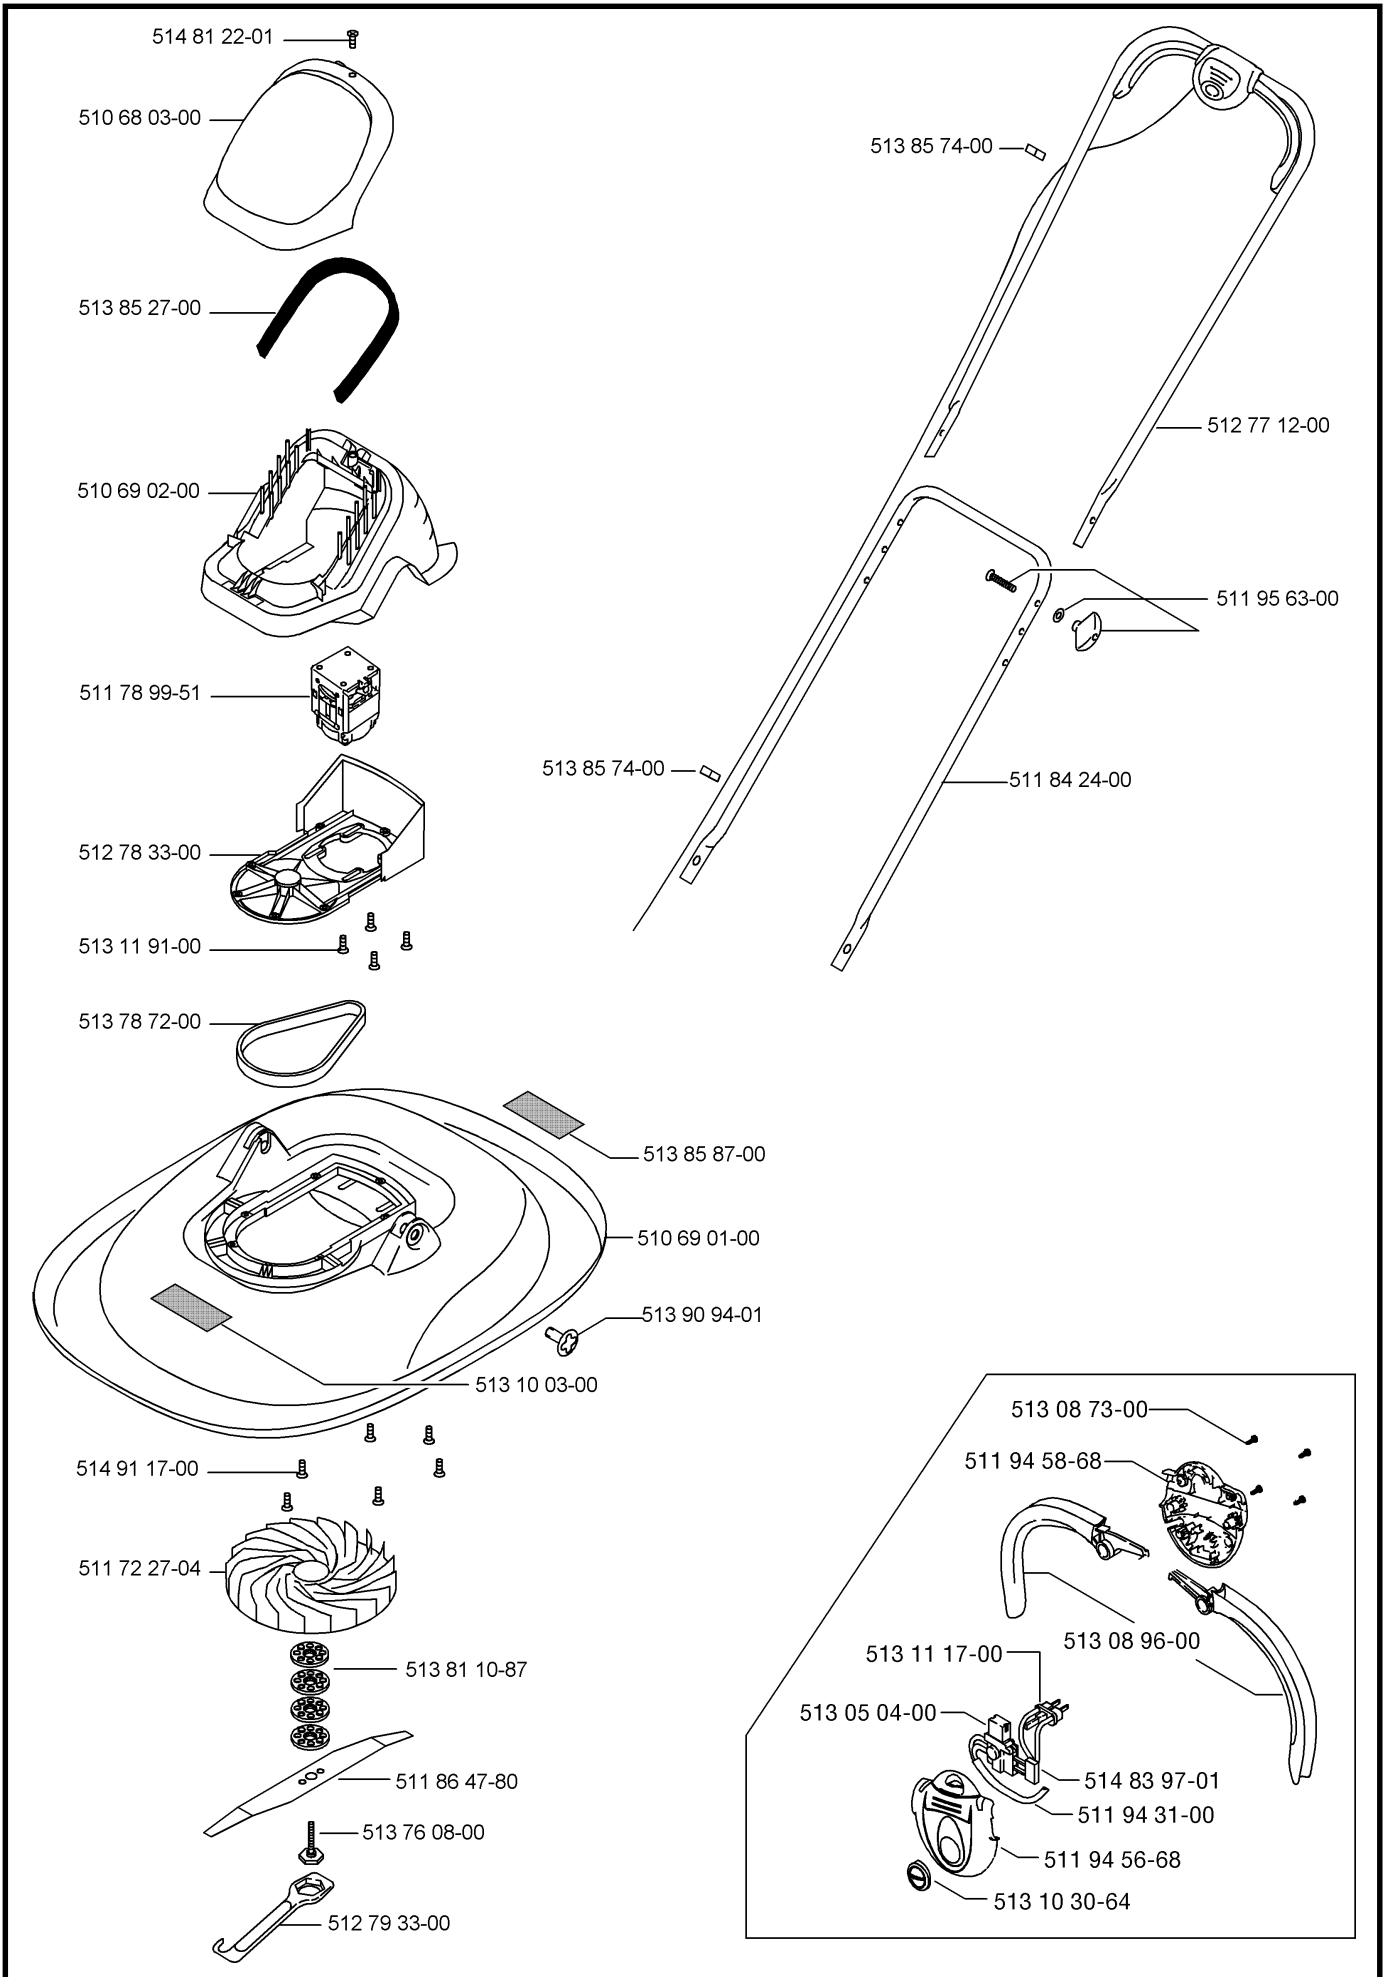

IPL, Turbo Lite 400, 9634100-62, 2005-11

Turbo Lite 400

Factory:
Product Group:
Sub Group:
Publication Date:
Publication Number:

FLM - Newton Aycliffe
OM 78
Electric Hover: 7890
15/11/05
AP0511007

Part Number	Description	Qty	Note
510 68 03-00	COWL UPPER	1	
510 69 01-00	HOOD 40cm	1	
510 69 02-00	COWL LOWER	1	
511 72 27-04	IMPELLER	1	
511 78 99-51	MOTOR AMETEK	1	
511 84 24-00	HANDLE LOWER E330	1	
511 86 47-80	BLADE 40CM TL400	1	
511 94 31-00	LEAD ASSY	1	
511 94 56-68	SWITCHBOX UPPER	1	
511 94 58-68	SWITCHBOX LOWER EURO	1	
512 77 12-00	HANDLE UPPER COATED	1	
512 78 33-00	MOTOR DRIVE ASSY TL	1	
512 79 33-00	ABS SPANNER (PLASTIC)	1	
512 81 55-64	WING KNOB (CUSTOMER ASSY)	2	
513 05 04-00	SWITCH 8A	1	
513 08 73-00	SCREW	4	
513 08 96-00	LEVER KIT	1	
513 10 03-00	LABEL TURBO 400	1	
513 10 30-64	BUTTON LOCK OFF	1	
513 11 17-00	PIN RETAINER	1	
513 11 91-00	Screw-Cap Washer 6 Spline	4	
513 76 08-00	BLADE BOLT ASSY (BROWN)	1	
513 78 72-00	DRIVE BELT - 406 J5	1	
513 81 10-87	BLADE SPACER	2	
513 85 27-00	FILTER FOAM	1	
513 85 74-00	CABLE CLIP	2	
513 85 87-00	LABEL:WARNING (ELECTRIC)	1	
513 90 94-01	PIN PIVOT	2	
514 81 22-01	SCREW PLASTITE NO.10 x 19MM LG	1	
514 91 17-00	SCREW	7	