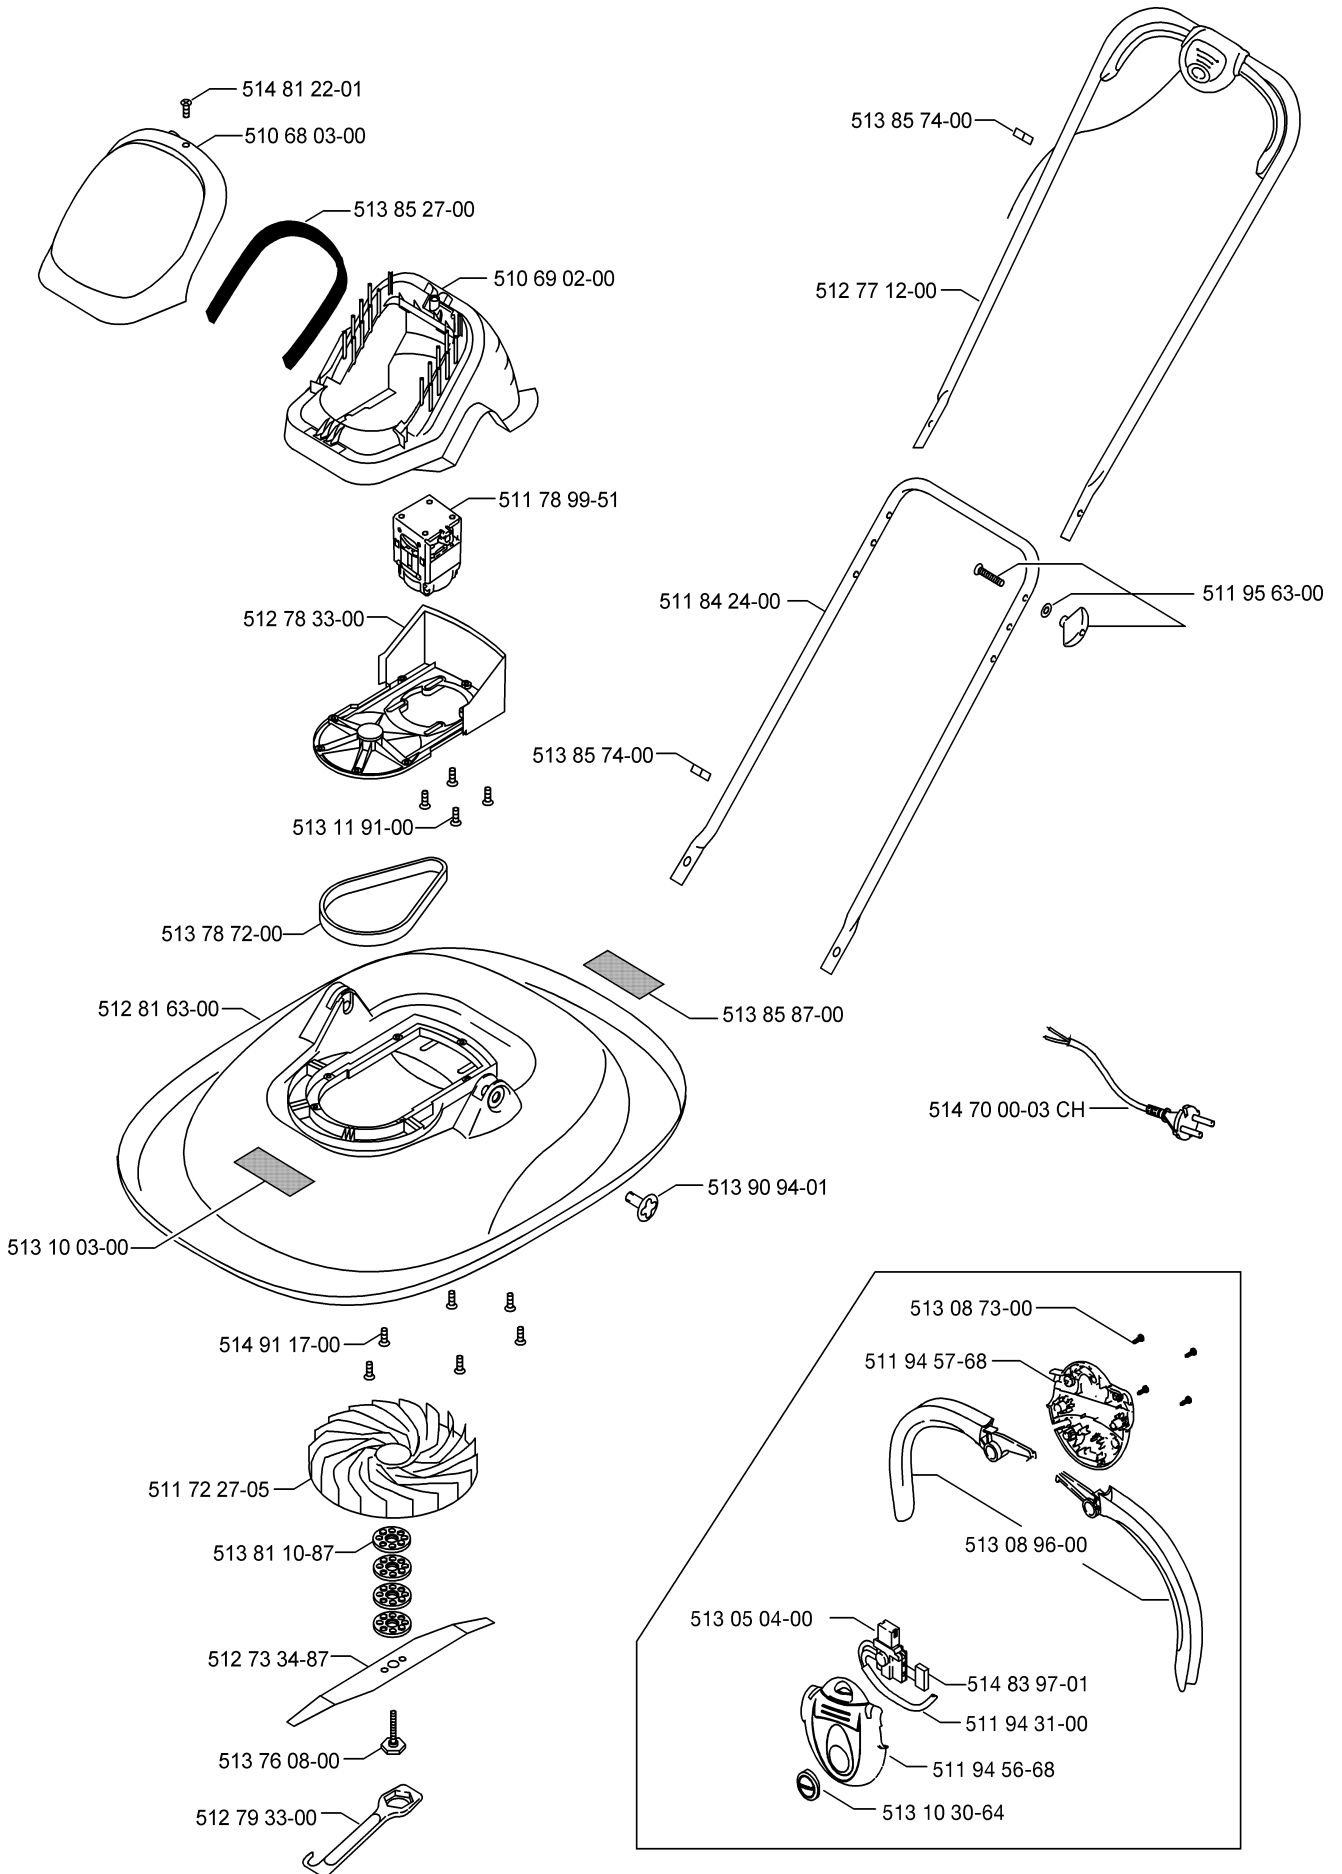

IPL, Turbo Lite 350, 9633513-22, 2005-12

Turbo Lite 350

Factory:
Product Group:
Sub Group:
Publication Date:
Publication Number:

FLM - Newton Aycliffe
OM 78
Electric Hover: 7890
01/12/05
AP0512002

Part Number	Description	Qty	Note
510 68 03-00	COWL UPPER	1	
510 69 02-00	COWL LOWER	1	
511 72 27-05	IMPELLER TC	1	
511 78 99-51	MOTOR AMETEK 069343231.1	1	
511 94 31-00	LEAD	1	
511 94 56-68	SWITCHBOX UPPER GREY	1	
511 94 57-68	SWITCHBOX LOWER UK INLET GRE	1	
511 95 63-00	HANDLE FIXING KIT	1	
512 73 34-87	BLADE 35CM	1	
512 77 12-00	HANDLE UPPER COATED	1	
512 78 33-00	MOTOR DRIVE ASSY TL	1	
512 79 33-00	ABS SPANNER (PLASTIC)	1	
512 81 63-00	HOOD PRINTED TL350	1	
513 05 04-00	SWITCH SPRUNG:8A 250V FK821	1	
513 08 73-00	SCREW NO6x19 POLYMATE PAN/HD	4	
513 08 96-00	SWITCHBOX LEVERS KIT	1	
513 10 30-64	Button:Lock-Off Orange	1	
513 11 91-00	Screw-Cap. Washer 6 Spline	4	
513 76 08-00	BLADE BOLT ASSY (BROWN)	1	
513 78 72-00	DRIVE BELT - 406 J5	1	
513 81 10-87	BLADE SPACER	4	
513 85 27-00	FILTER FOAM	1	
513 85 74-00	CABLE CLIP	2	
513 85 87-00	LABEL:WARNING (ELECTRIC)	1	
513 90 94-01	PIN PIVOT	2	
514 70 00-03	LEAD (SWISS) (BLACK)	1	CH
514 81 22-01	SCREW PLASTITE NO.10X19MM LG	1	
514 83 97-01	CAPACITOR 0.1 (FULL APPROVA	1	
514 91 17-00	SCREW	7	