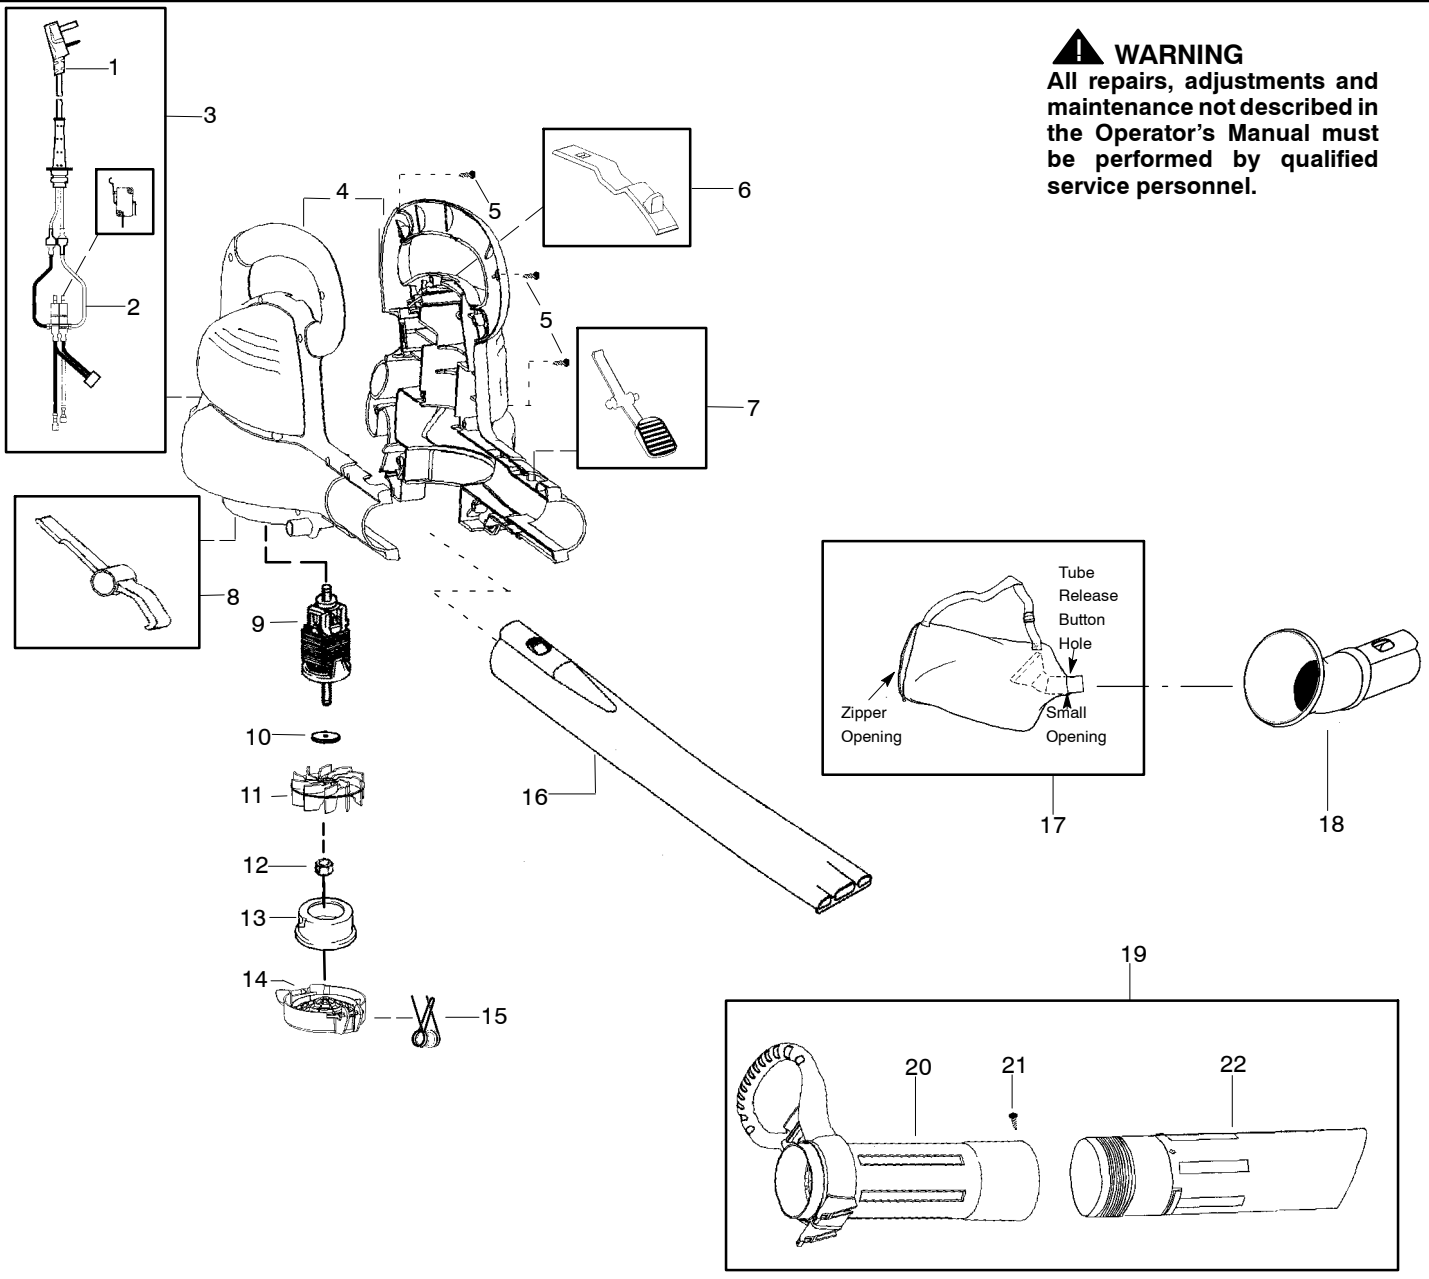

**⚠ WARNING**  
All repairs, adjustments and maintenance not described in the Operator's Manual must be performed by qualified service personnel.

Ref.	Part No.	Description	Ref.	Part No.	Description
1.	530404236	Assy-Cordset	18.	530403769	Tube - Elbow
2.	530404337	Assy-Internal Wire Harness (incl. switch)	19.	530404311	Kit-Upper/Lower Tube w/handle (incl. 20-22)
3.	530404336	Assy. Wiring Harness (incl. 1 & 2 )	20.	530071784	Tube - Upper Vac w/handle
4.	530404333	Housing Set (incl. #7)	21.	530402528	Screw
5.	530016120	Screw	22.	530403850	Tube - Lower Vac
6.	530404329	Cover - Switch	Not Shown		
7.	530404275	Button - Tube Latch			
8.	530404302	Button - Door Latch			
9.	530404262	Assy. Motor			
10.	530403834	Washer			
11.	530403771	Impeller			
12.	530403776	Nut - Impeller			
13.	530403791	Restrictor - Inlet			
14.	530403788	Door - Vacuum Inlet			
15.	530403833	Spring - Door			
16.	530403765	Tube - Blower			
17.	530095599	Assy. - Vac Bag			
				530404260	Manual - Operator's
				530404263	Decal - Housing Warning
				530402236	Decal - Vac Warning
				530058681	Decal - Tube Warning
				530402633	Decal - Screw Warning

✓ = NEW PART NUMBER FOR THIS IPL

\* = REFER TO THE SERVICE REFERENCE INDICATED FOR MORE INFORMATION. (LOCATED AT END OF IPL)