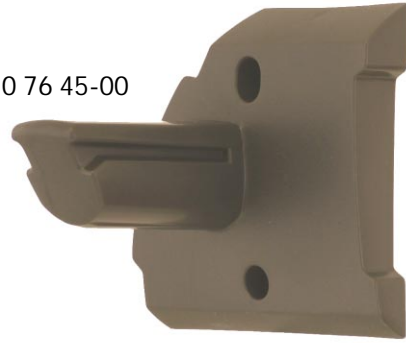

# Sabre System

Sabre Cut  
 9648170-01, 9648170-62

Sabre Trim  
 9648640-01, 9648640-62

Sabre Saw Attachment  
 9646618-62

Sabre Trim Attachment  
 9646617-62

Sabre Blower Attachment  
 9646619-62

Sabre Cut Attachment  
 9646616-62

Factory:

Product Group:

Sub Group:

Publication Date:

Publication Number:

FLM - Newton Aycliffe

OM 78

One System: 7897

018/07/06

AP0607001

Part Number	Description	Qty	Note	Part Number	Description	Qty	Note
510 72 27-01	Charger Sabre	1	UK	510 74 80-01	Saw Blade Bar	1	
CP 510 74 84-01	Charger Sabre	1	EU	CP 510 74 81-01	Saw Blade Sheath	1	
510 74 72-01	Wall Mounting Bracket (charging)	1		NP 510 75 78-00	Locking Ring	1	
510 74 73-01	Grass Trimmer	1		NP 510 76 39-00	Saw Chain Oil	1	
510 74 74-01	HT Blade Sheath	1		NP 510 76 40-00	Saw Carry Strap	1	
510 74 75-01	Stick Handle	1		512 82 40-01	Guard	1	
510 74 76-01	Power Pack	1		513 10 62-00	Spool Cover	1	
510 74 77-01	Steady Handle	1		513 11 95-00	Wheel	1	
510 74 78-01	Spool & Line	1		964 66 16-62	Sabre Cut	1	
510 74 79-01	Saw Chain	1		964 66 18-62	Sabre Saw	1	

NP=NEW PART CP=CHANGE

510 76 43-00

510 76 45-00

510 76 47-00

510 76 46-00

510 76 48-00

510 76 44-00

Part Number	Description
NP 510 76 43-00	Wall Mounting Bracket Sabre Cut
NP 510 76 44-00	Wall Mounting Bracket Sabre Trim
NP 510 76 45-00	Wall Mounting Bracket Steady Handle
NP 510 76 46-00	Wall Mounting Bracket Stick Handle
NP 510 76 47-00	Wall Mounting Bracket Sabre Saw
NP 510 76 48-00	Wall Mounting Bracket Sabre Blow