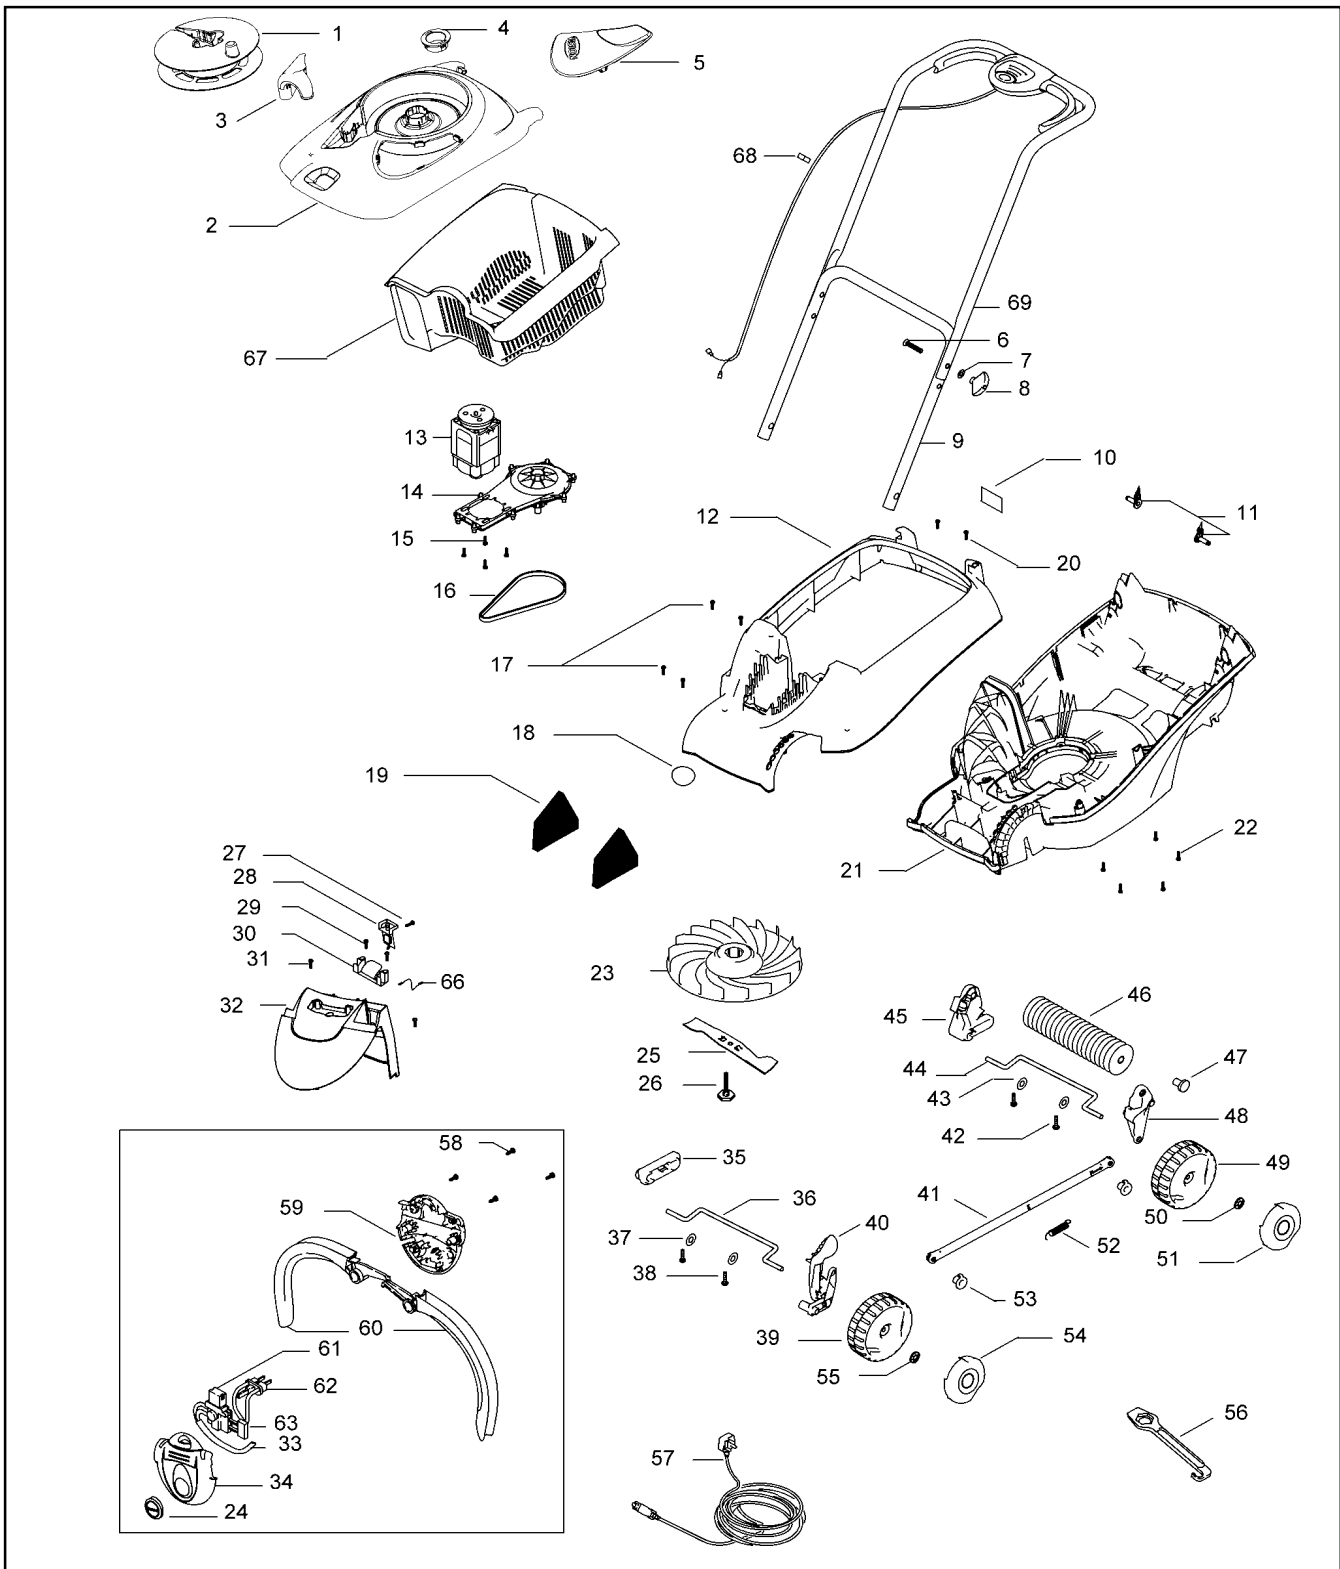

brand **Flymo**

date **18.12.2003** Sheet **1/2**

Publication No. **AP0312007**

Model

Roller compact 4000
Roller compact 4000

Product Number

9644406-01 (UK)
9644406-62 (Eu)

brand	Flymo

date	18.12.2003	Sheet 2/2

Roller Compact 4000

pos	Part No	Description	Qty	pos	Part No	Description	Qty
1	5128232-00/5	Spool assy	1	39	5128201-00/0	Wheel	2
2	5119657-00/4	Lid assy	1	40	5128200-00/2	Height adjustment arm	1
		include * items					
3	* 5128223-00/4	Cable guide	1	41	5128182-00/2	Link rod	1
4	* 5131128-00/0	Bearing moulded	1	42	5149753-01/3	Screw	2
5	* 5119581-00/6	Vision window	1	43	5139189-00/4	Washer	2
6	5149198-01/1	Bolt	2	44	5128199-00/6	Axle	1
7	5140266-00/7	Washer	2	45	5128205-00/1	Spacer Rear RH	1
8	5107091-64/6	Wing knob	2	46	5128204-00/4	Roller	1
9	5118323-00/4	Handle lower	1	47	5130789-00/1	Roller pin	2
10	5138587-00/0	Label, warning	1	48	5128203-00/6	Spacer Rear LH	1
11	5130680-00/1	Handle fix	2	49	5128206-00/9	Wheel	2
12	5107100-00/9	Deck upper	1	50	5149680-00/0	Starlock washer	2
13	5119655-00/8	Motor	1	51	5128207-00/7	Hub cap	2
14	5119595-00/6	Drive assy	1	52	5131090-00/2	Spring	1
15	5139608-03-7	Screw	4	53	5131091-00/0	Pin	2
16	5131073-00/8	Belt	1	54	5128202-00/8	Hub cap	2
17	5149753-01/3	Screw	4	55	5149680-00/0	Starlock washer	2
18	5131139-00/7	Badge	1	56	5127933-00/9	Spanner	1
19	5131092-00/8	Filter	2	57	5127250-03/2	Cable	1
20	5149753-01/3	Screw	2	58	5130873-00/2	Screw	4
21	5107099-00/3	Deck lower	1	59	UK, 5119457-68/6	Switchbox lower	1
22	5139608-00/3	Screw	5		Eu 5119458-68/4	Switchbox lower	1
23	5119481-00/9	Impeller	1	60	5130896-00/3	Levers kit	1
24	5131030-64/4	Button, lock off	1	61	5130504-00/3	Switch	1
25	5119480-00/1	Blade	1	62	UK 5127696-00/2	Pin retainer	1
26	5137608-00/5	Blade bolt	1		Eu 5131117-00/3	Pin retainer	1
27	5130755-00/1	Screw	1	63	5148397-01/0	Capacitor	1
28	5130747-00/8	Switch/bracket assy	1	66	5130700-00/7	Cowl Lead assy	1
29	5149753-01/3	Screw	2	67	5107102-00/5	Grass basket	1
30	5127871-00/1	Lid latch	1	68	5138574-00/8	Cable clip	2
31	5149753-01/3	Screw	2	69	5118303-00/6	Handle, upper	1
32	5107101-00/7	Motor cowl	1				
33	5130710-01/4	Lead assy	1				
34	5119456-68/8	Switchbox upper	1				
35	5131089-00/4	Spacer, front RH	1				
36	5128199-00/6	Axle	1				
37	5139189-00/4	Washer	2				
38	5149753-01/3	Screw	2