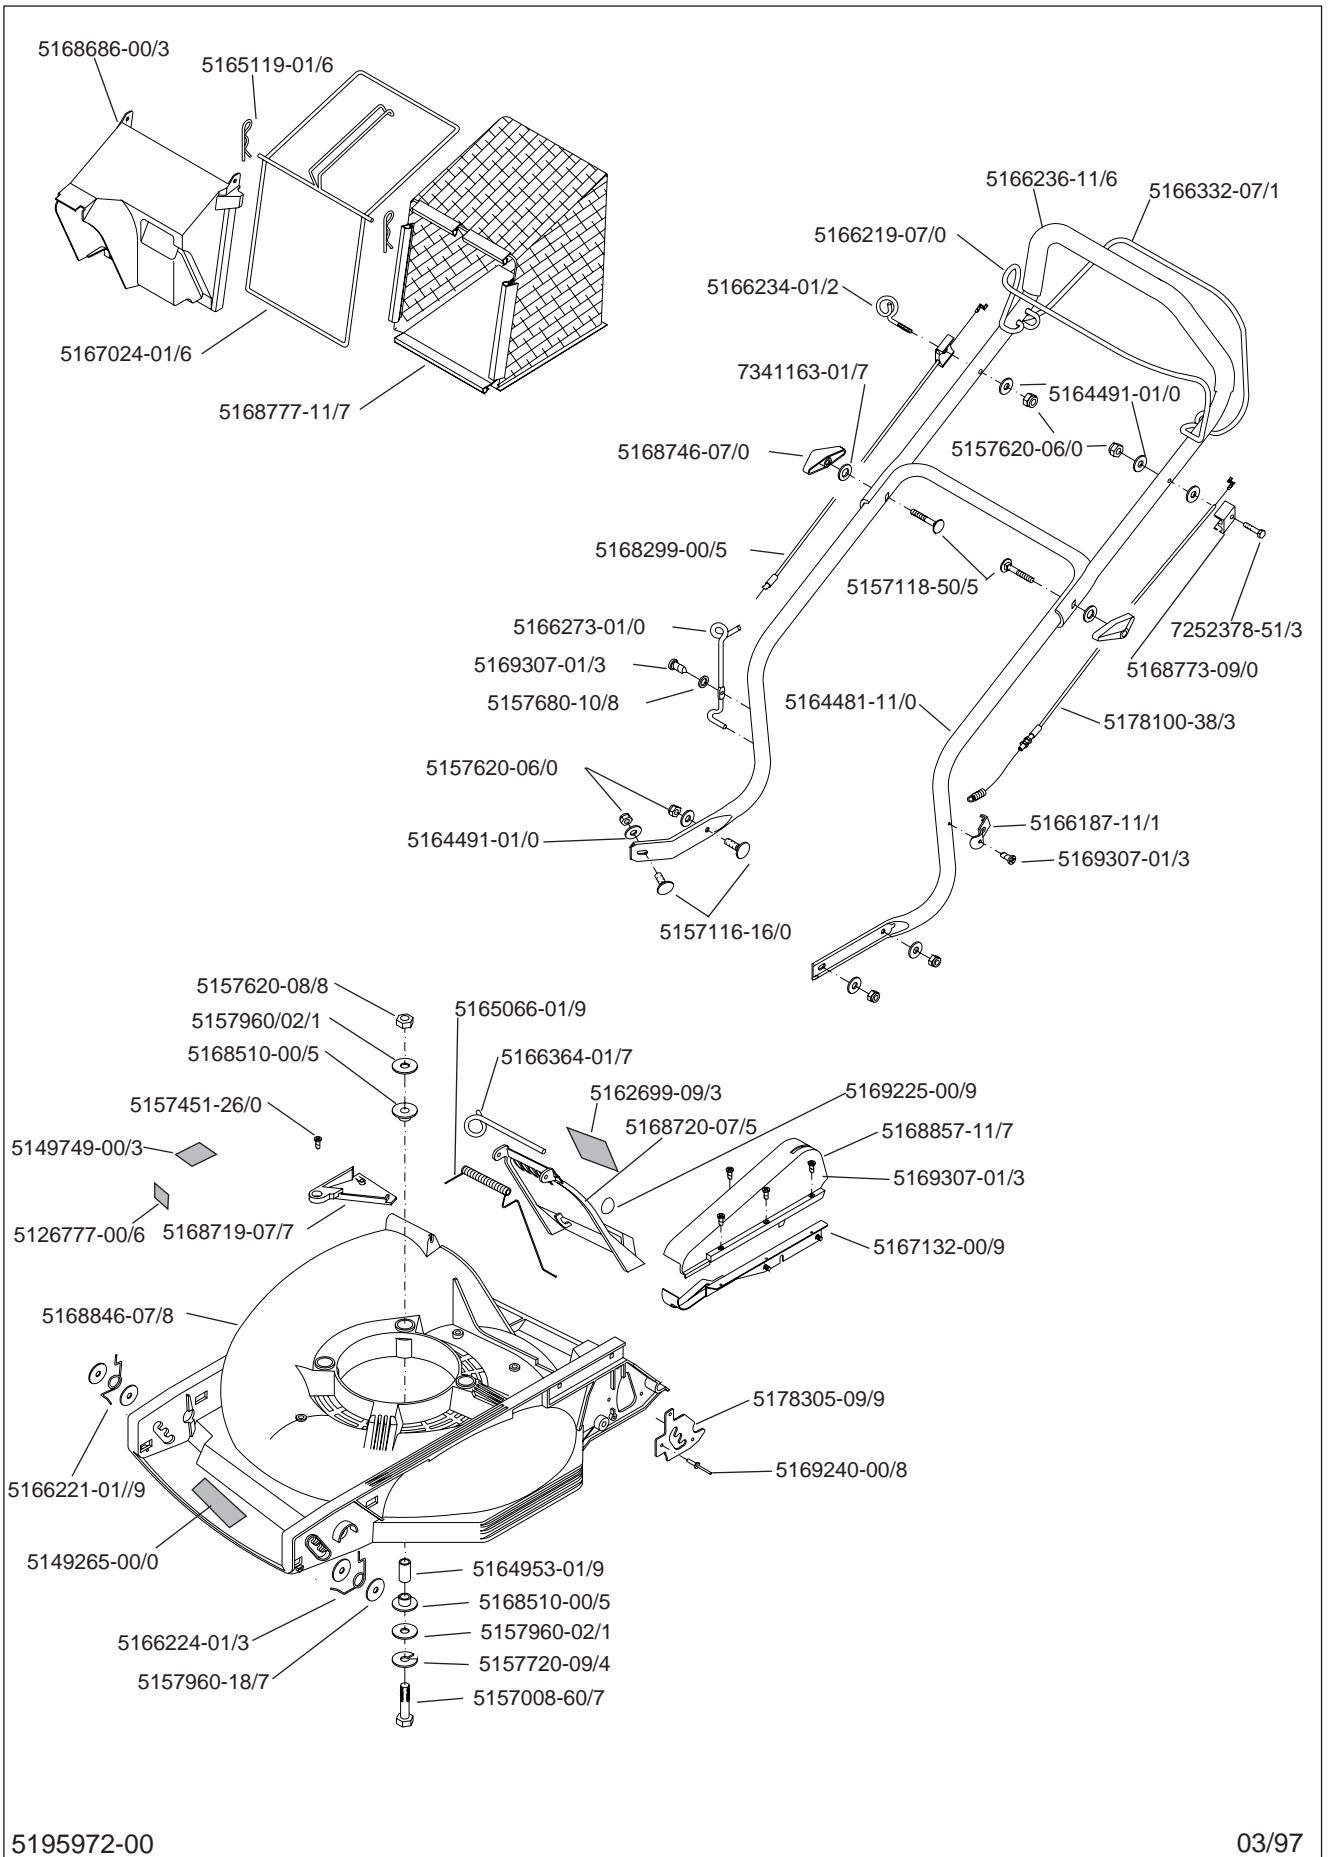

PARTS LIST

PARTS LIST

NOTE

If ordering any of the internal gearbox parts (shown with an asterisk), then you should also order the two casings, Part numbers: 5168695-11/1
5168669-11/6