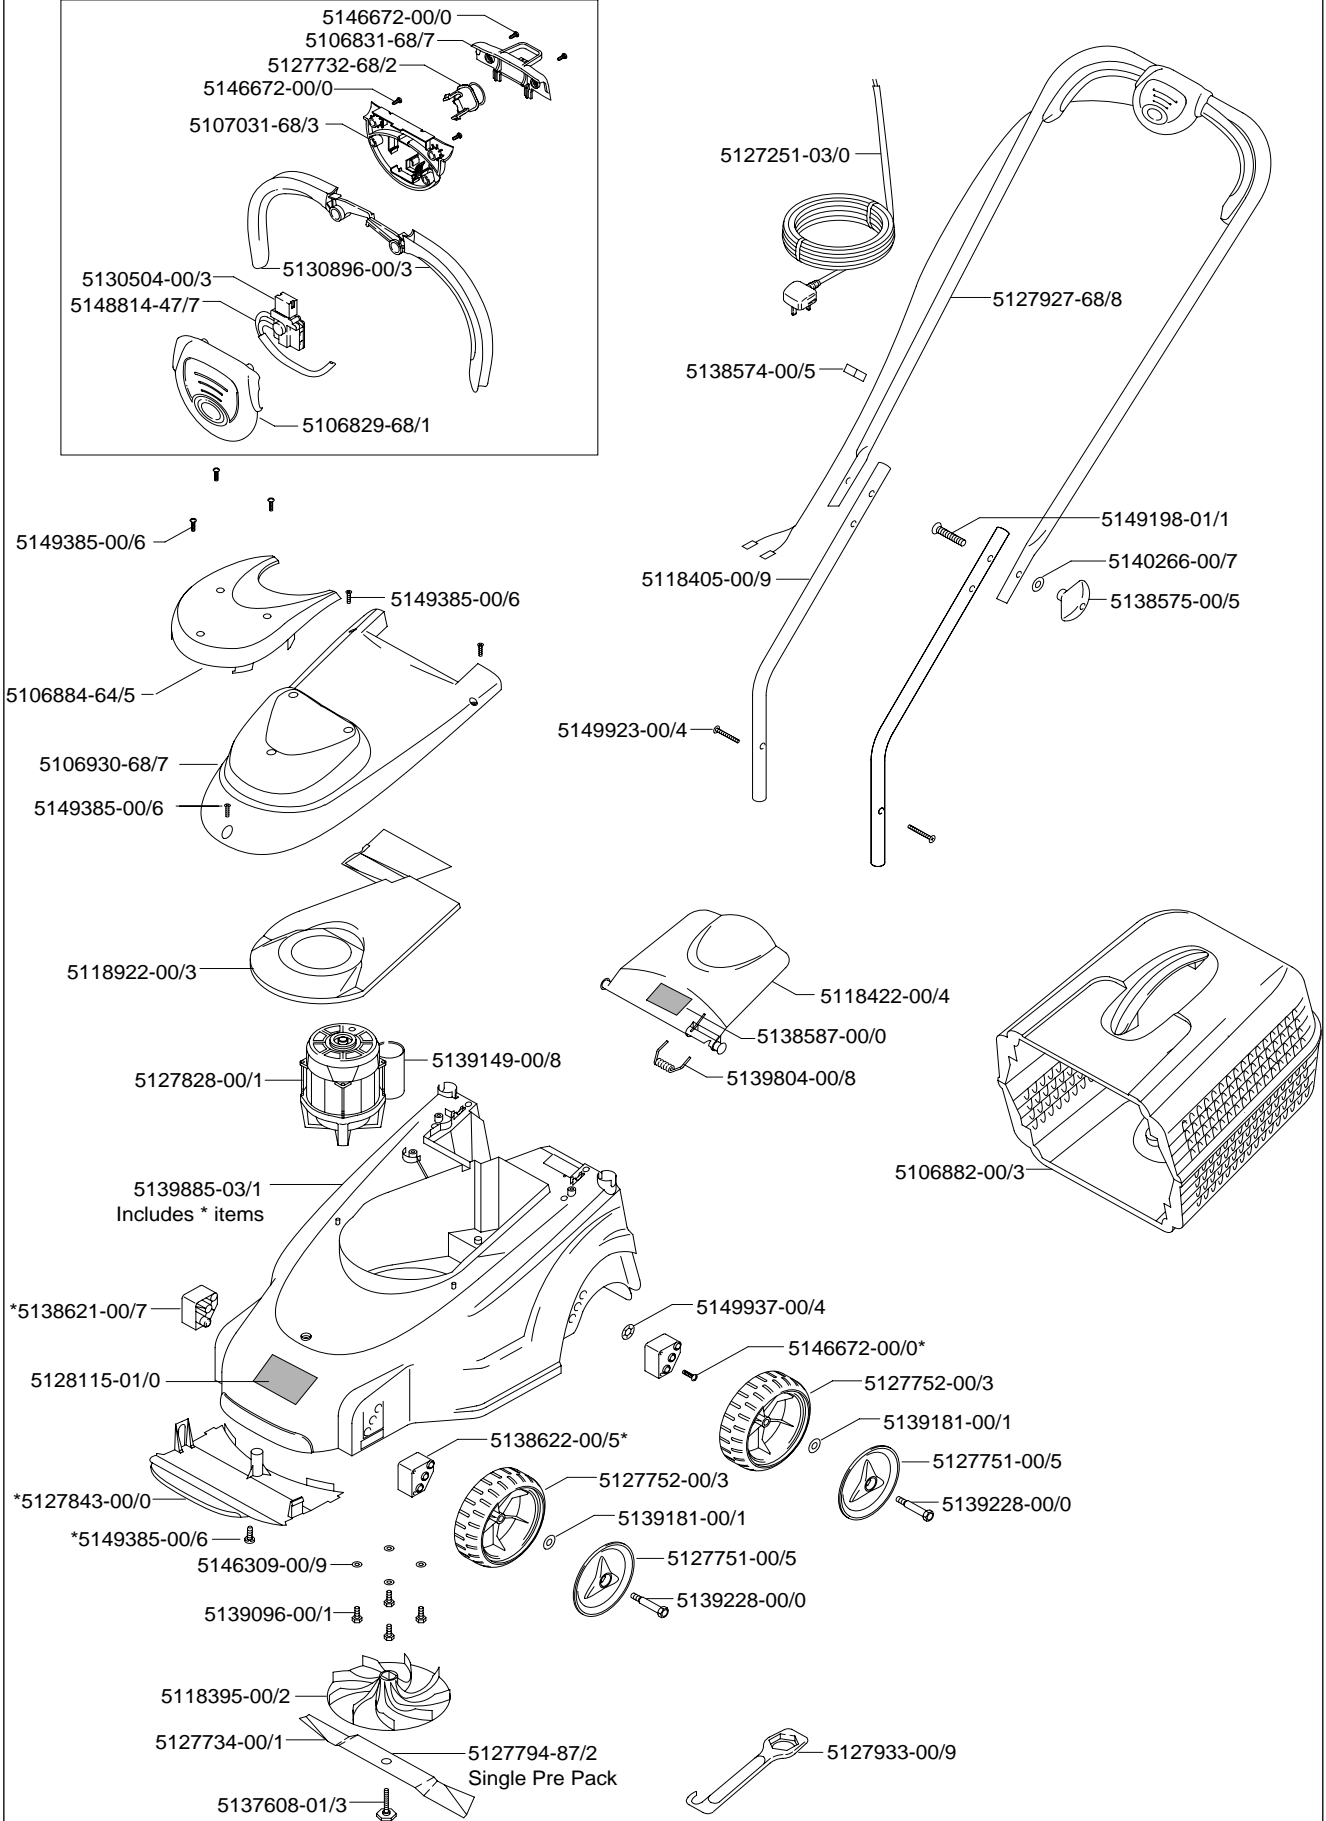

**MODEL** RE 32  
**9643402-25**  
**GB, EI**

# RE 32

## Electric wheeled lawnmower

*The modern way to a traditional lawn finish*

- 32cm (13 inch) metal blade.
- Ideal for small to medium sized lawns.
- Powerful but quiet 900W motor for cutting in tough conditions.
- Unique, advanced switch system for easy, comfortable right or left handed use.
- Large capacity 28 litre grassbox.
- Can be used with or without the grassbox.
- Adjustable cutting heights.

### Features

Motor Power .....	900W
Cutting Width .....	32 cm
Heights of cut .....	3 (20 - 50 mm)
Grassbox Capacity .....	28 Litres
Carton Dimensions .....	705x455x422 mm
Weight (Unpacked) .....	10,5Kg
Weight (Packed) .....	14,5 Kg