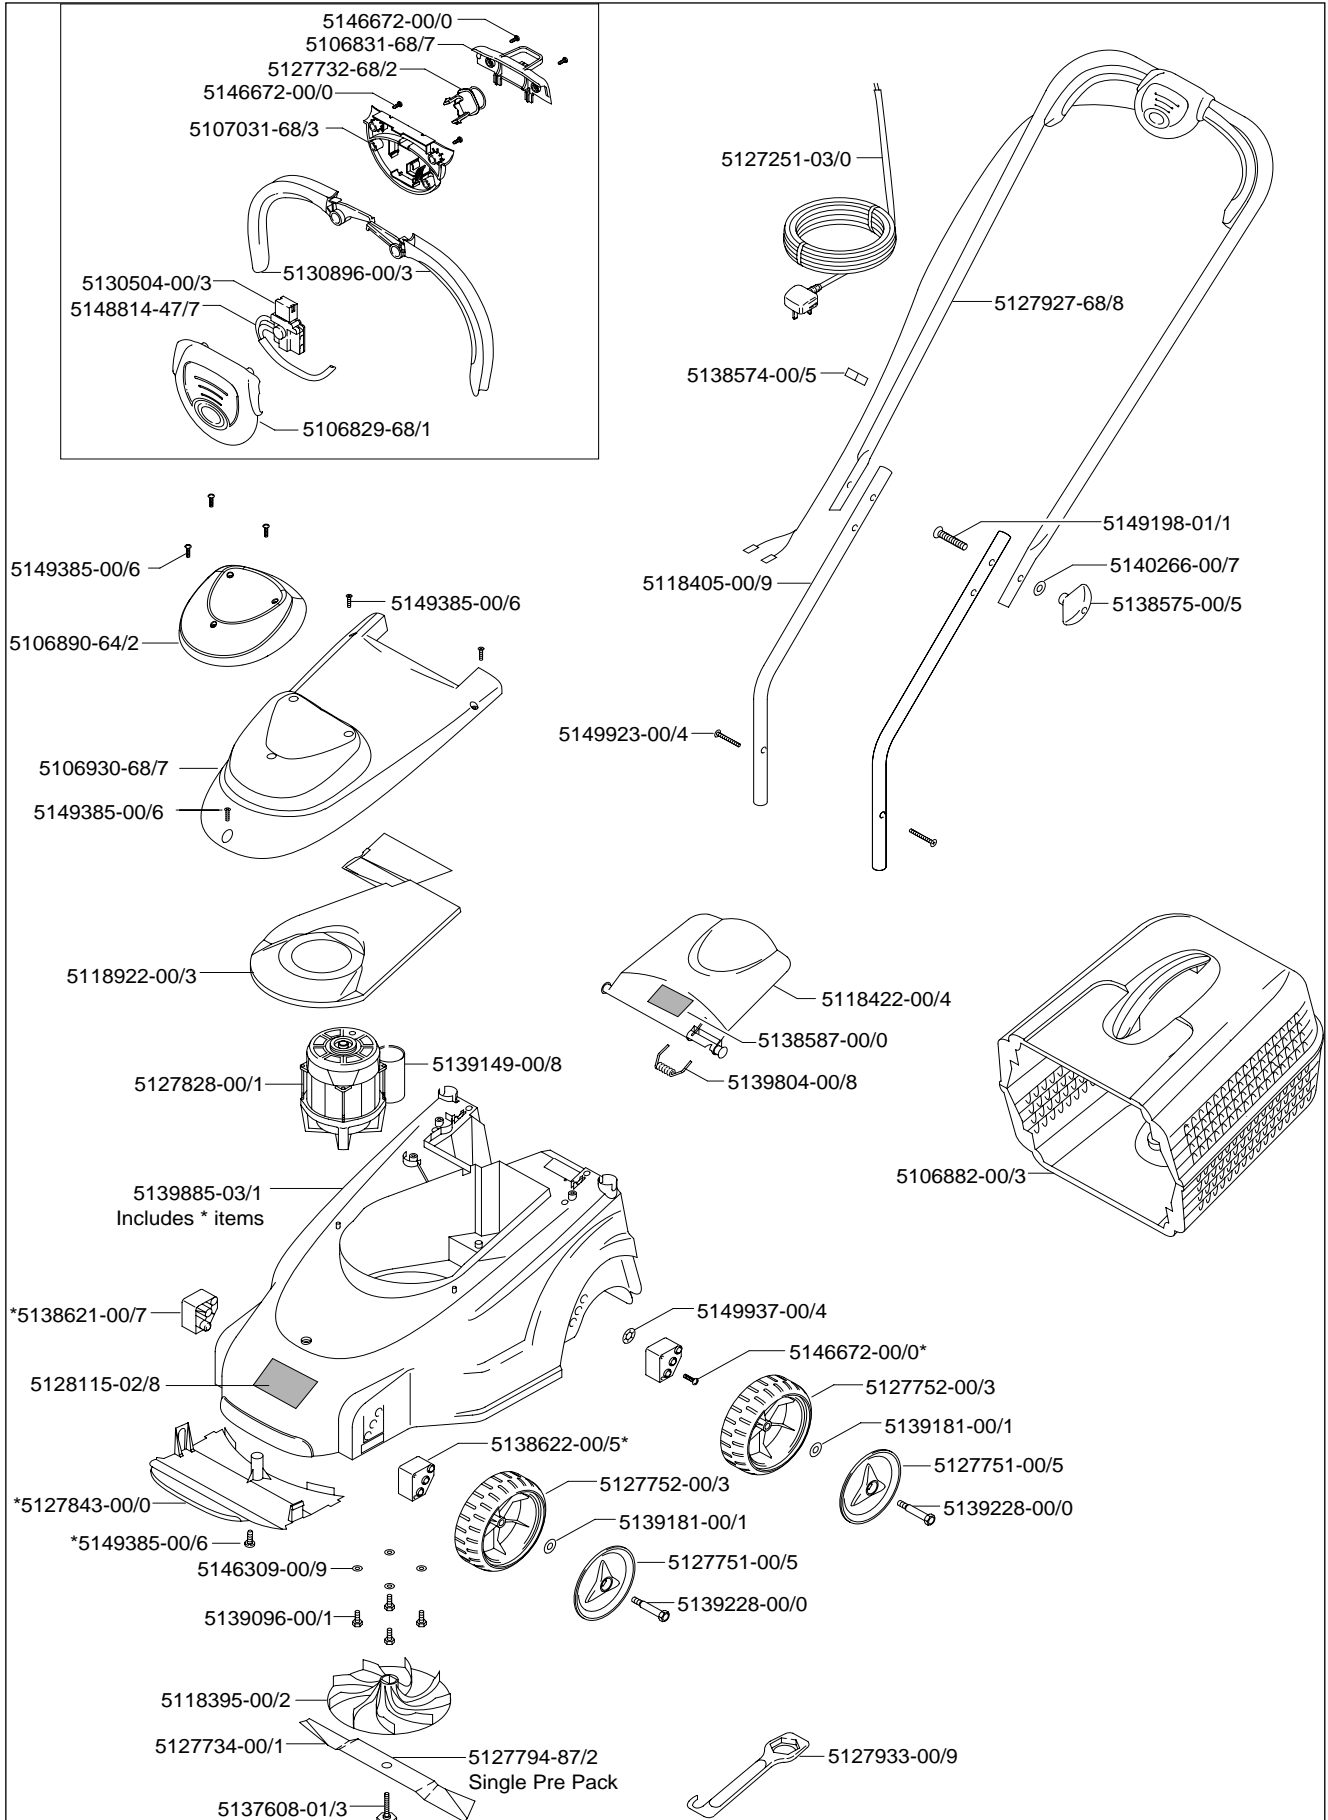

**MODEL** R32  
**9643402-26**  
**GB, EI**

## Electric wheeled lawnmower

*The modern way to a traditional lawn finish*

- 32cm (13 inch) metal blade.
- Ideal for small to medium sized lawns.
- Powerful but quiet 900W motor for cutting in tough conditions.
- Unique, advanced switch system for easy, comfortable right or left handed use.
- Large capacity 28 litre grassbox.
- Can be used with or without the grassbox.
- Adjustable cutting heights.

### Features

Motor Power .....	900W
Cutting Width .....	32 cm
Heights of cut .....	3 (20 - 50 mm)
Grassbox Capacity .....	28 Litres
Carton Dimensions .....	705x455x422 mm
Weight (Unpacked) .....	10,5Kg
Weight (Packed) .....	14,5 Kg