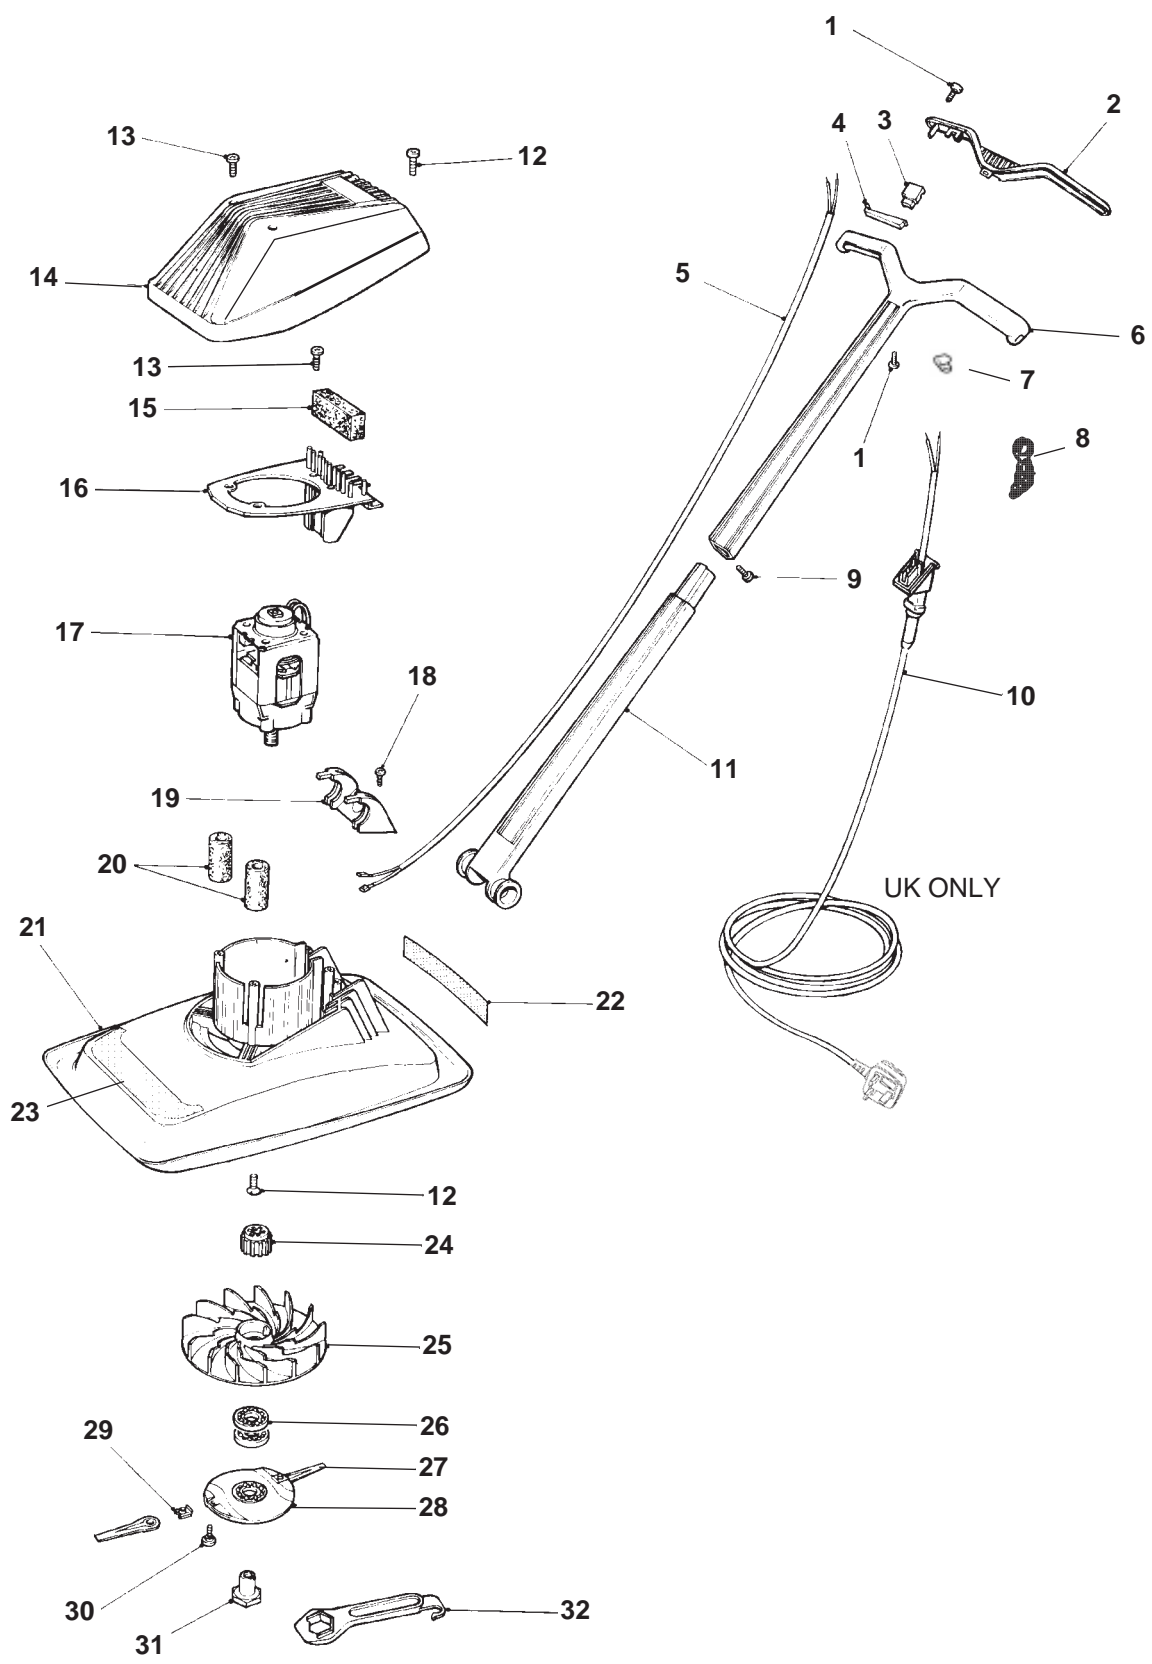

MODEL	Minimo E25
PRODUCT NO.	9632535, 9632536, 9632538, 9632539

MODEL	Minimo E25
PRODUCT NO.	9632535, 9632536, 9632538, 9632539

KEY	PART NUMBER	DESCRIPTION	QTY	
01	5146824-00/7	SCREW	4	
02	5117649-64/9	HANDLE COVER	1	
03	5137630-04/1	SWITCH	1	GB.EI.F.B.NL.E.P.
	5137894-00/1	SWITCH	1	CH.
	5138074-01/7	SWITCH	1	A.D.DK.S.N.
04	5137609-02/9	SWITCH LEVER	1	
05	5148279-54/9	INTERNAL LEAD	1	GB.EI.F.B.NL.E.P.
	5148279-58/0	INTERNAL LEAD	1	CH.
	5148279-55/6	INTERNAL LEAD	1	A.D.DK.S.N.
06	5106536-68/2	HANDLE,UPPER	1	
07	5148709-00/8	P CLIP	1	A.D.DK.S.N.
08	5126240-01/8	CABLE GUIDE	1	A.D.DK.S.N.
09	5146824-00/7	SCREW	1	
10	5138043-04/6	LEAD,CONNECTING	1	GB.EI.
	5138043-05/3	LEAD,CONNECTING	1	CH.
	5138043-02/0	LEAD,CONNECTING	1	F.B.NL.E.P.
	5138043-03/8	LEAD,CONNECTING	1	A.D.DK.S.N.
11	5106486-68/0	HANDLE,LOWER	1	
12	5148519-01/9	SCREW	5	
13	5146824-00/7	SCREW	4	
14	5127006-04/6	COWLING,PRINTED	1	
15	5137824-00/8	FILTER	1	
16	5106409-00/5	FILTER SUPPORT	1	
17	5150013-01/8	MOTOR 240V	1	GB.EI. Use with product No: 9632535 ONLY
	5150013-02/6	MOTOR 220V	1	CH.F.B.NL.E.P. Use with product No: 9632536 ONLY
	5150003-02/7	MOTOR BRAKED 220V	1	A.D.DK.S.N. Use with product No: 9632538 ONLY
	5150003-00/1	MOTOR 230V	1	CH.F.B.NL.E.P.A.D.DK.S.N.
18	5148519-01/9	SCREW	2	
19	5117302-68/6	HANDLE LOCK	1	
20	5148763-00/5	SEAL,TUBE	2	
21	5106405-01/1	HOOD	1	
22	5137854-00/5	LABEL WARNING	1	GB.EI.
	5138201-00/8	LABEL,WARNING	1	CH.F.B.NL.E.P.
	5137987-01/1	LABEL,WARNING	1	CH.
	5138203-00/4	LABEL,WARNING	1	A.D.DK.S.N.
23	5126732-01/4	LABEL,FLYMO	1	
24	5126983-01/3	INSERT,IMPELLER	1	
25	5117305-01/0	IMPELLER	1	
26	5126987-00/6	SPACER,BLADE	2	
27	5137851-00/1	CUTTER,PLASTIC	2	GB.EI.CH.F.B.NL.E.P.
	5137852-00/9	CUTTER,METAL	2	CH.F.B.NL.E.P.A.D.DK.S.N.
28	5117338-00/3	DISC	1	
29	5148698-00/3	LUG NUT	2	
30	5148844-00/3	SCREW	2	
31	5137823-00/0	NUT BLADE	1	
32	5126682-00/3	SPANNER/SCRAPER	1	