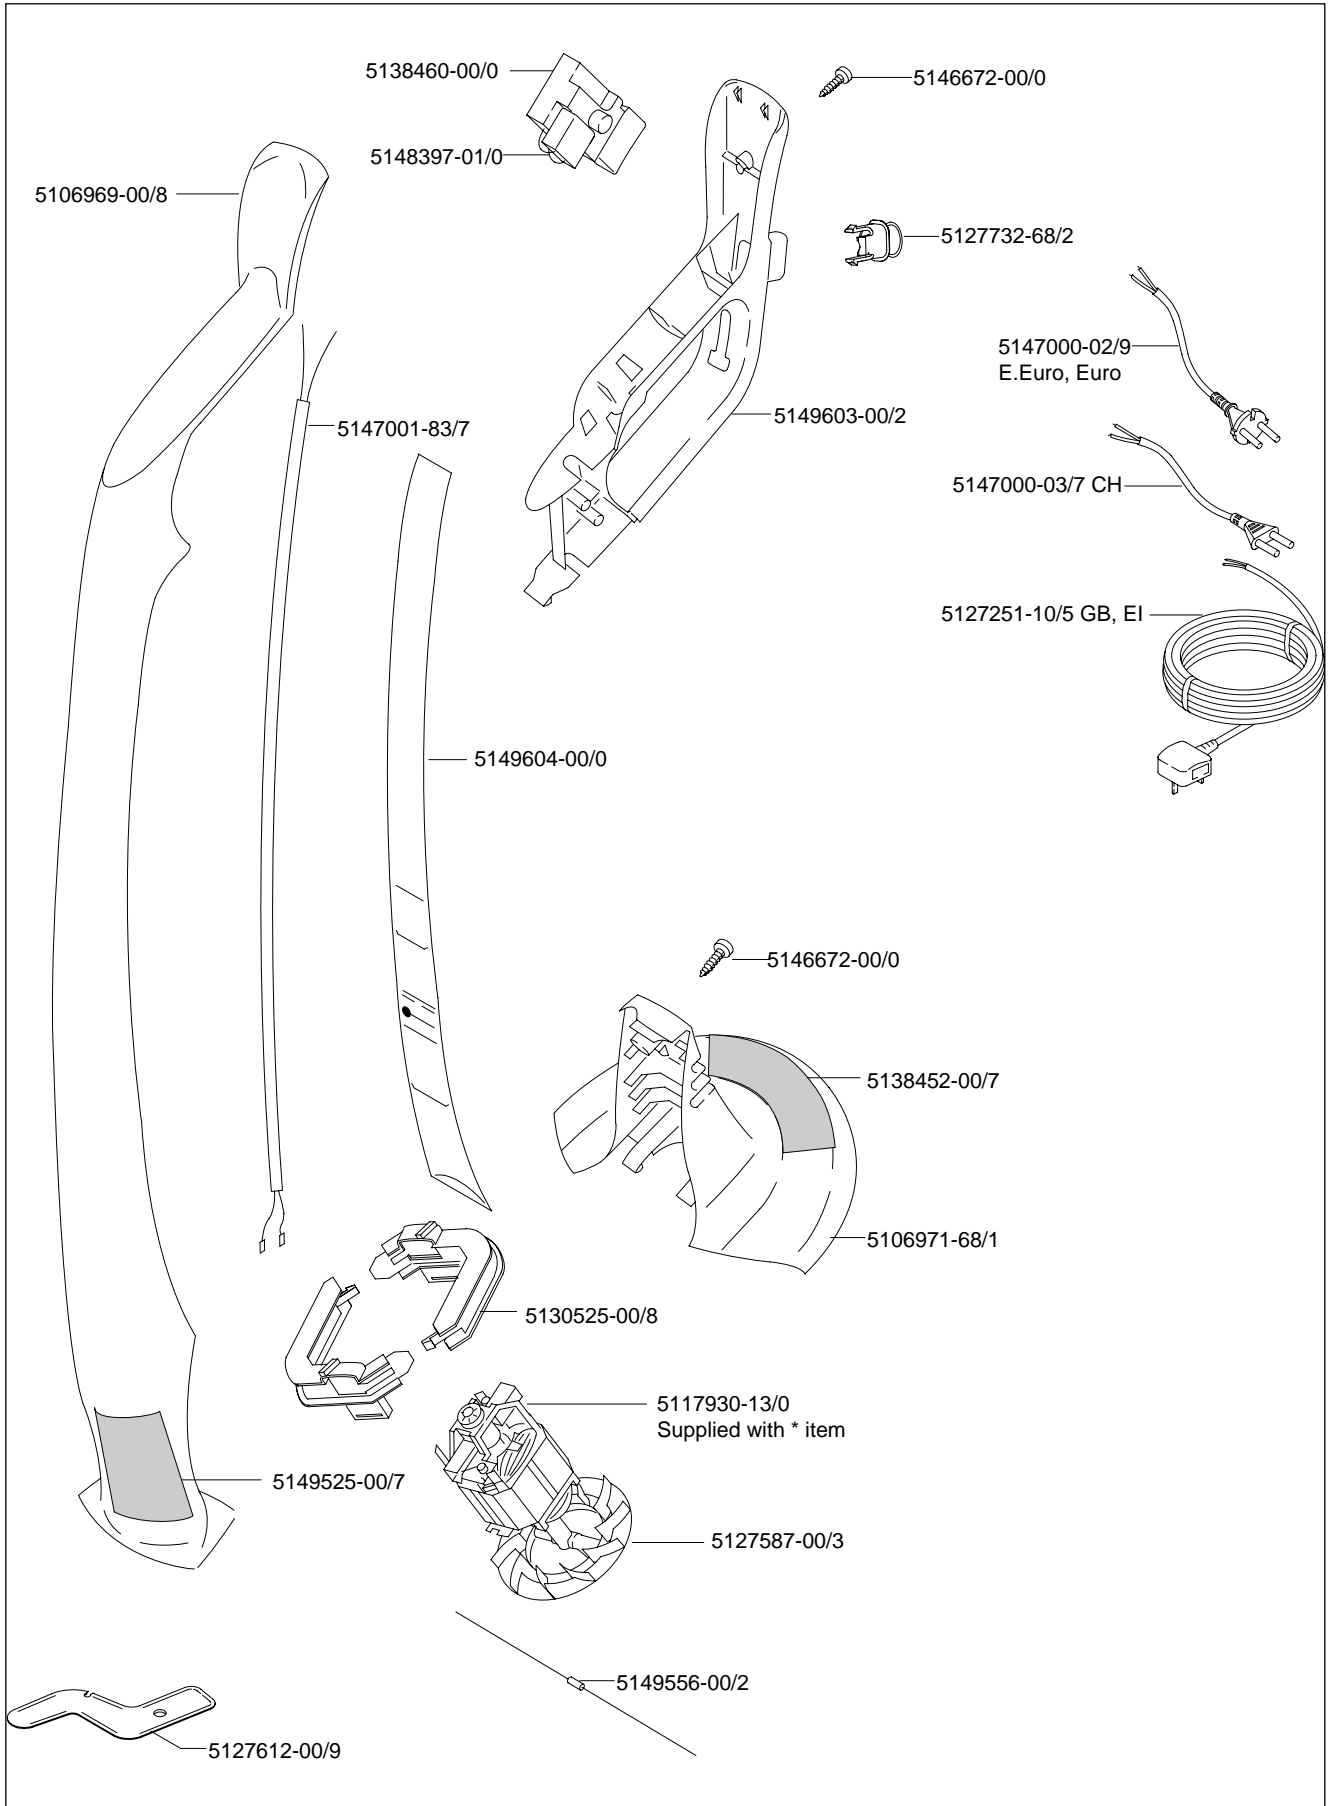

MODEL	Minitrim		
-------	----------	--	--

9648567-22 CH	9648567-25 GB,EI	9648567-67 E.Euro	9648567-86 W. Euro
------------------	---------------------	----------------------	-----------------------

## ILLUSTRATED PARTS LIST

# Mini-Trim

Lightweight, easy to use grass trimmer with twin line cutting system

- Lightweight trimmer with wrist support for added comfort.
- Durable twin line cutting system.
- Protector guard for added safety.
- Simple clip in and out replacement line cutting system.

## Features

Cutting Width .....	20 cm
Motor Power .....	230 W
Cutting Line .....	20 Replacement lines
Edging Facility .....	No
Carton Dimensions .....	960x210x230 mm
Weight (Unpacked) .....	1.6 Kg
Weight (Packed) .....	2.9 Kg