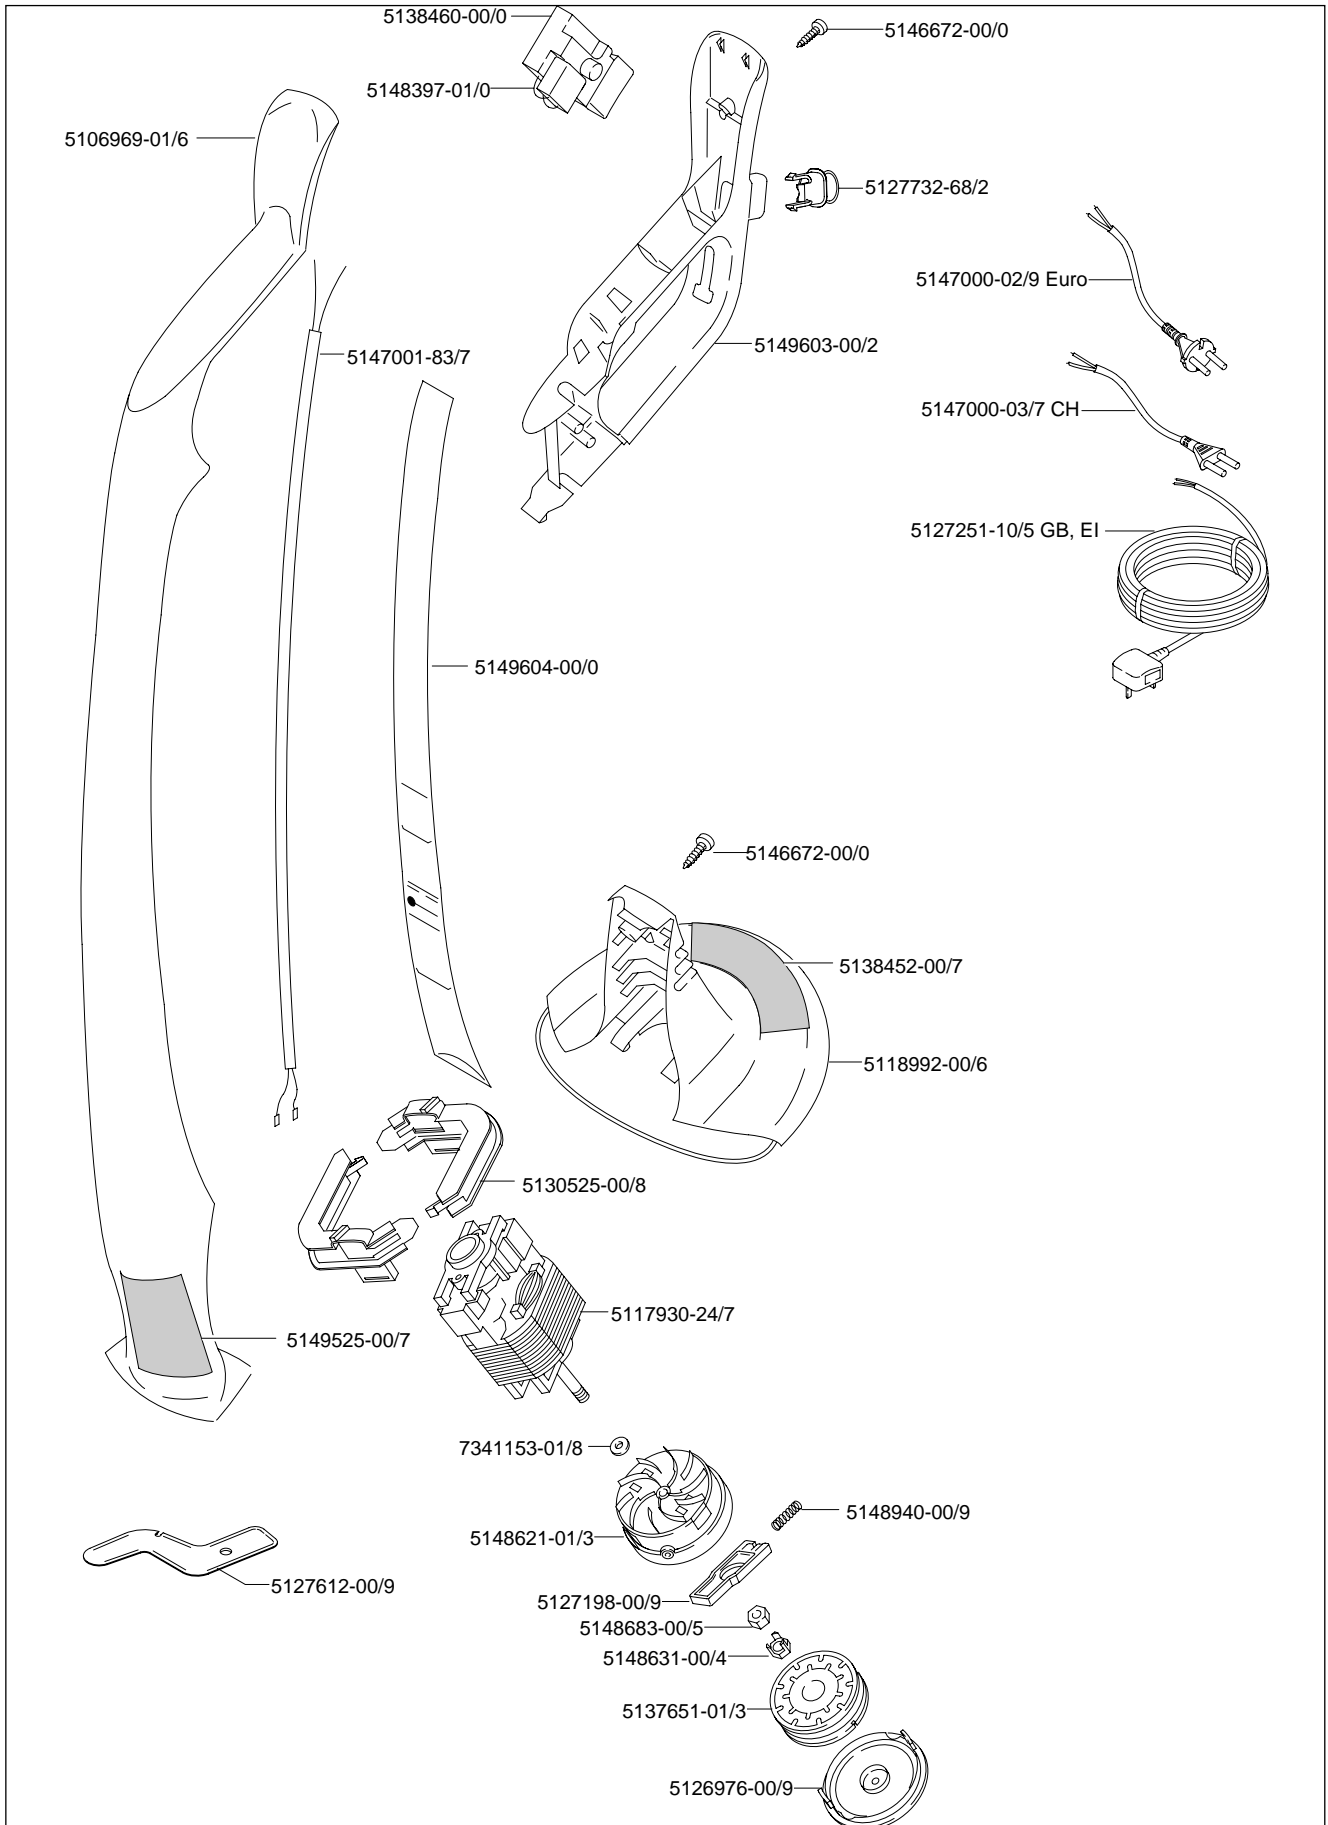

MODEL Flymo Minitrim Auto

9648564-25
UK

9648564-14
EURO

9648564-22
CH

9648564-67
E.EURO

9648564-86
EURO

Mini-Trim Auto

Lightweight, easy to use grass trimmer with automatic line feed

- Lightweight trimmer with wrist support for added comfort.
- Unique automatic line feed system.
- Protector guard for added safety.

Features

Cutting Width	21 cm
Motor Power	230 W
Line Length	10 m
Line Diameter	1.5 mm
Feed Mechanism	Autofeed
Edging Facility	No
Carton Dimensions	960x210x230 mm
Weight (Unpacked)	1.6 Kg
Weight (Packed)	2.9 Kg