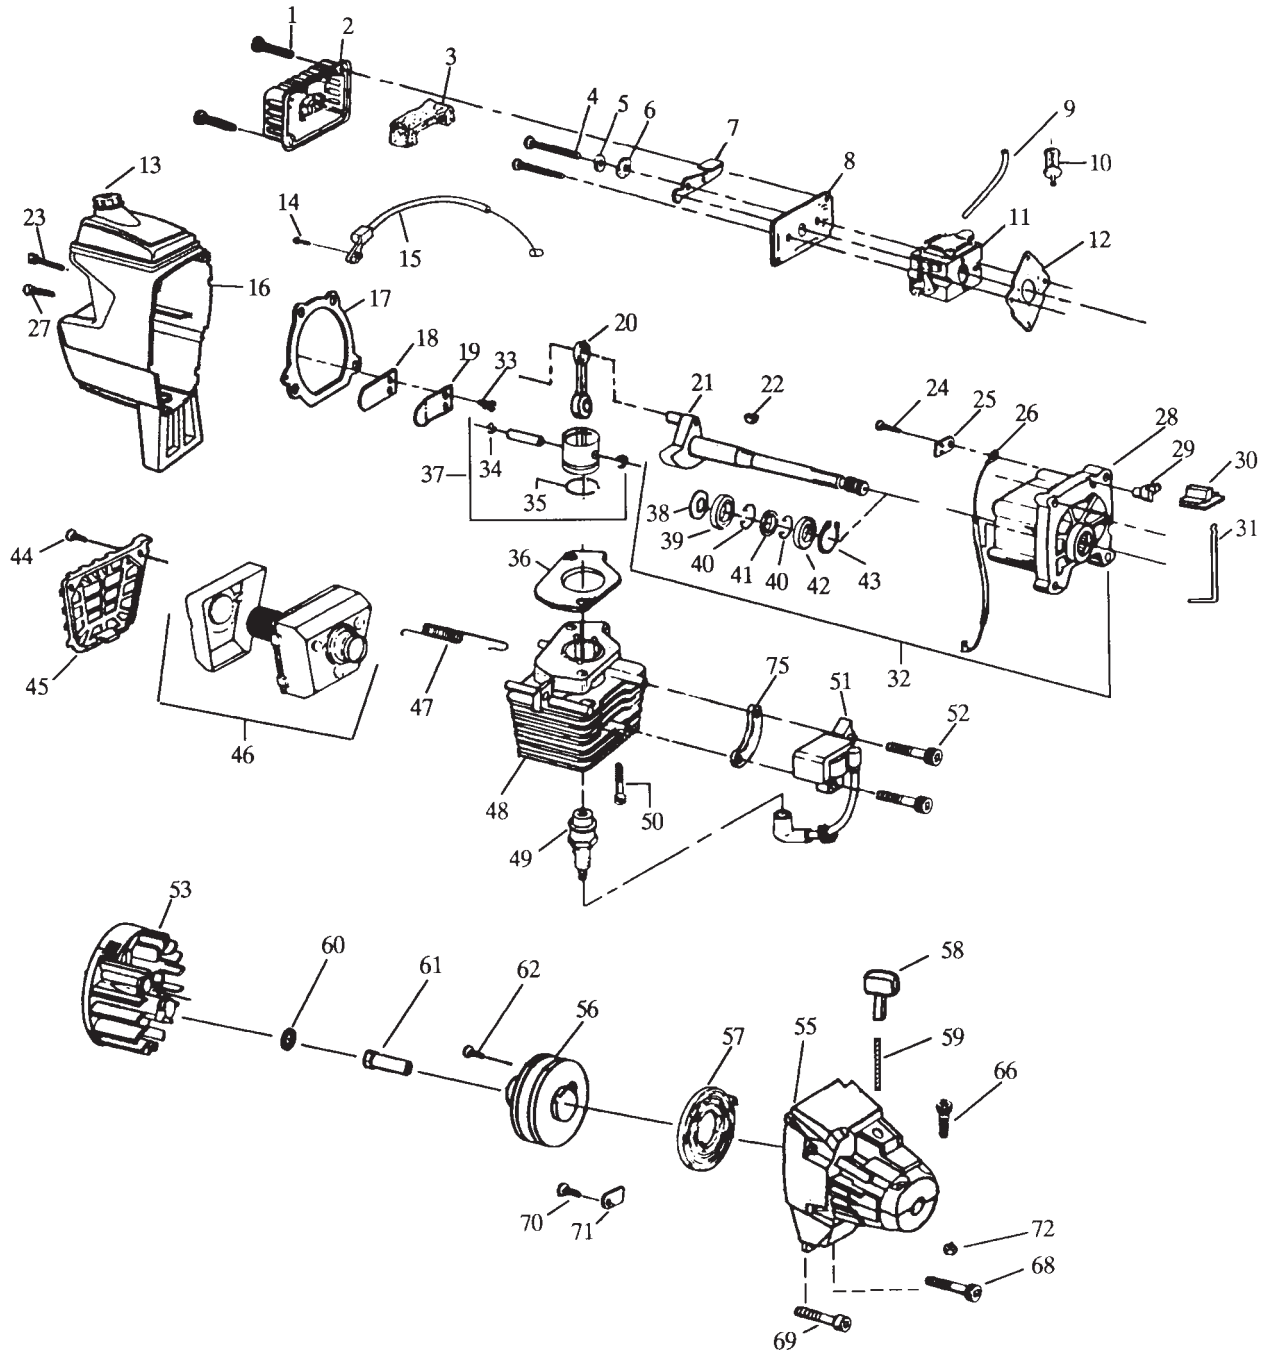

MODEL	Maxi trim
PRODUCT NO.	9527034-00

Engine Gasket Kit

73

Spark Arrestor Kit

74