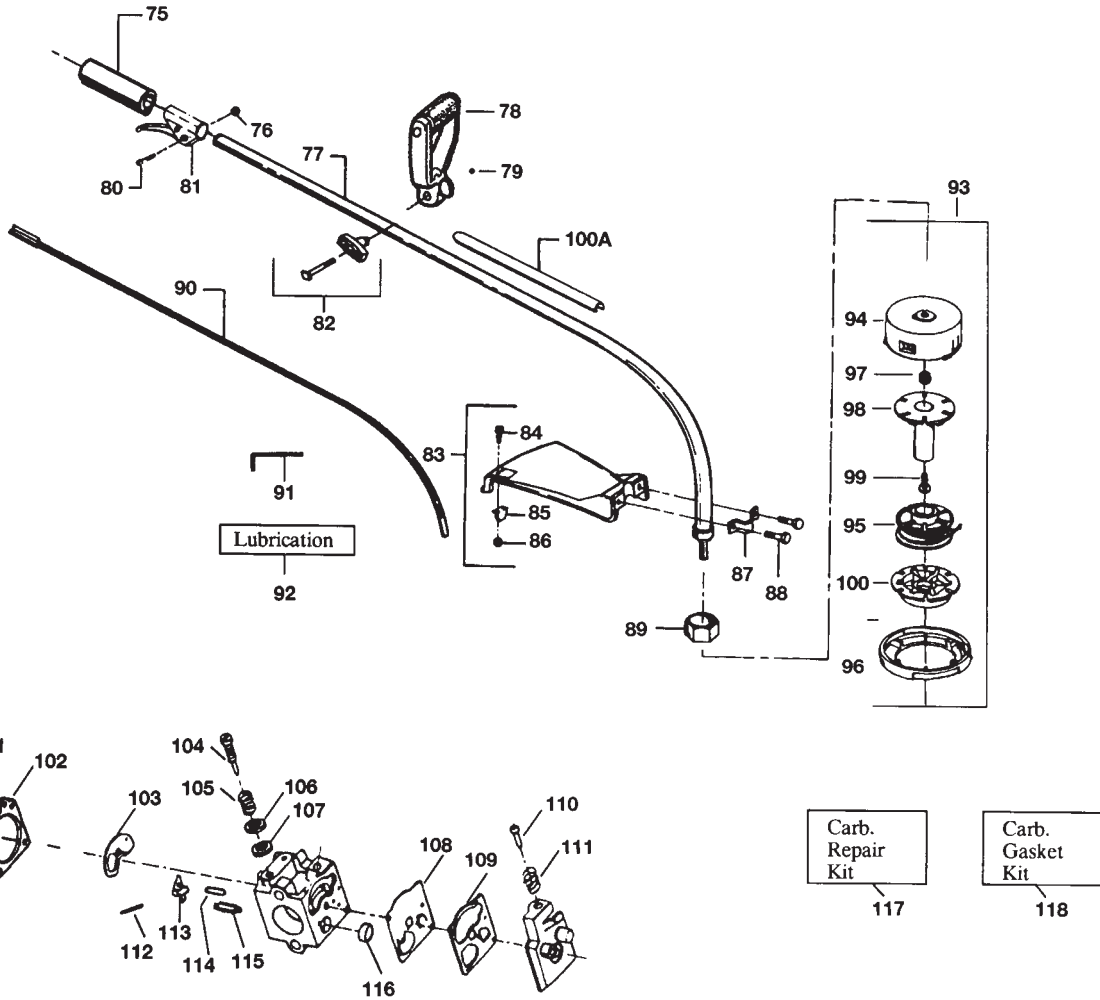

MODEL	Maxi trim
PRODUCT NO.	9527034-00

← 2

KEY	PART NUMBER	DESCRIPTION	QTY	KEY	PART NUMBER	DESCRIPTION	QTY
75	5300275-95/4	GRIP	1	98	5300945-23/4	PLATE	1
76	5300157-68/1	LOCKNUT	1	99	5300155-42/0	SCREW	1
77	5300946-88/5	DRIVESHAFT HSG.	1	100	5300945-22/6	BUTTON	1
78	5300109-57/5	HANDLE	1	100A	5300274-30/4	DECAL SHAFT WARNING	1
79	5300151-97/3	LOCKNUT	1	101	5300350-14/6	METERING DIAPHRAGM	1
80	5300157-74/9	SCREW	1	102	5300351-51/6	METERING DIAPHRAGM GASKET	1
81	5300109-59/1	THROTTLE LEVER ASSY	1	103	5300352-11/8	GASKET	1
82	5300692-52/1	T HANDLE KIT	1	104	5300352-12/6	NEEDLE	1
83	5300692-82/8	SHIELD KIT	1	105	5300352-14/2	SPRING-MIXTURE NEEDLE	1
84	5300153-37/5	SCREW	2	106	5300352-17/5	WASHER	1
85	5300945-70/5	LINE LIMITER	1	107	5300352-18/3	"O" RING MIXTURE	1
86	5300152-17/9	NUT	2	108	5300351-66/4	PUMP DIAPHRAGM	1
87	5300936-53/0	SHIELD BRACKET	1	109	5300351-64/9	PUMP GASKET	1
88	5300922-43/1	SCREW	2	110	5300352-03/5	IDLE SPEED SCREW	1
89	5300945-43/2	DUST CAP	1	111	5300352-08/4	IDLE SPEED SPRING	1
90	5300946-71/1	DRIVESHAFT	1	112	5300350-28/6	PIN METERING	1
91	5300311-11/4	HEX WRENCH 5/32	1	113	5300350-31/0	LEVER METERING	1
92	5300301-02/4	GREASE 1/2 FL.OZ.	1	114	5300351-88/8	METERING LEVER SPRING	1
93	9527016-04/3	HEAD ASSY (TNG II)	1	115	5300351-06/0	INLET NEEDLE VALVE	1
94	5300945-62/2	HUB ASSY	1	116	5300351-78/9	INLET SCREEN	1
95	5303451-71/9	SPOOL & LINE, BROWN	1	117	5300352-64/7	CARB. KWIK REPAIR KIT	1
96	5300945-21/8	COVER	1	118	5300352-19/1	KIT GASKET DIAPH.	1
97	5300945-25/9	SPRING	1				