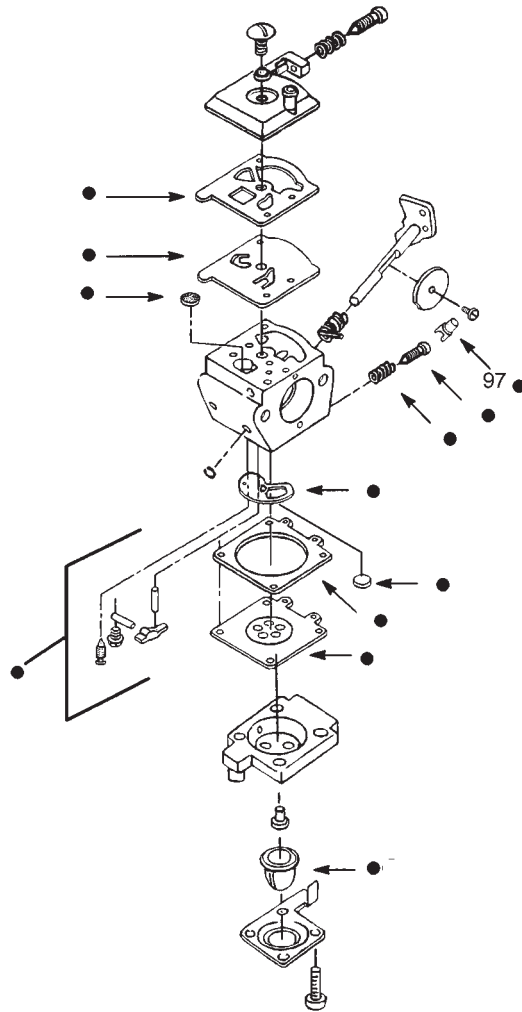

MODEL	Maxi Trim Lite	
PRODUCT NO.	9527153-60	

Key Part Number	Description	Qty
97	5300384-04/6 LIMITER CAP	
98	5300697-28/0 KIT,PRIMER BULB	
99	5300696-68/8 KIT,CARBURETTOR REPAIR