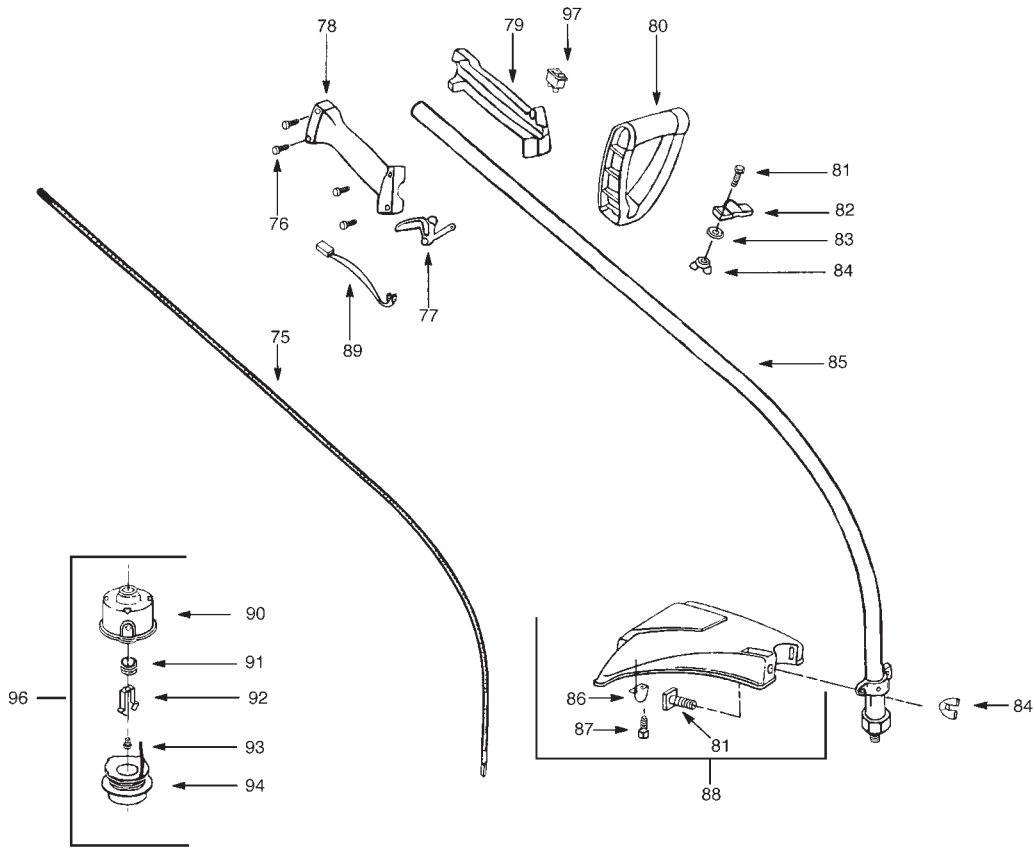

MODEL	Maxi Trim Lite	
PRODUCT NO.	9527153-60	

Key Part Number	Description	Qty
75	5304024-73/9 DRIVESHAFT	1
76	5300158-80/4 SCREW	4
77	5300386-82/7 TRIGGER	1
78	5300385-81/1 HOUSING,THROTTLE,R/H	1
79	5300953-82/4 HOUSING,THROTTLE,L/H	1
80	5300387-08/0 HANDLE,ASSIST	1
81	5300158-20/0 BOLT HANDLE SHIELD	2
82	5300385-99/3 CLAMP,HANDLE	1
83	5300920-62/5 WASHER	1
84	5300161-52/7 NUT,WING	2
85	5300954-39/2 HOUSING ASSY,DRIVESHAFT	1
86	5300952-38/8 LINE LIMITER	1
87	5300158-14/3 SCREW	1
88	5300696-86/0 SHEILD KIT ASSY	1
89	5300490-72/8 IGNITION WIRE	1
90	5300696-90/2 HUB ASSY	1
91	5304014-64/9 SPRING	1
92	5304014-66/4 CLIP,RETAINER	1
93	5304014-67/2 SCREW/WASHER	1
94	9527155-74/2 SPOOL & LINE	1
95	5300695-72/2 SWITCH	1
96	5300474-98/7 CUTTING HEAD ASSY	1