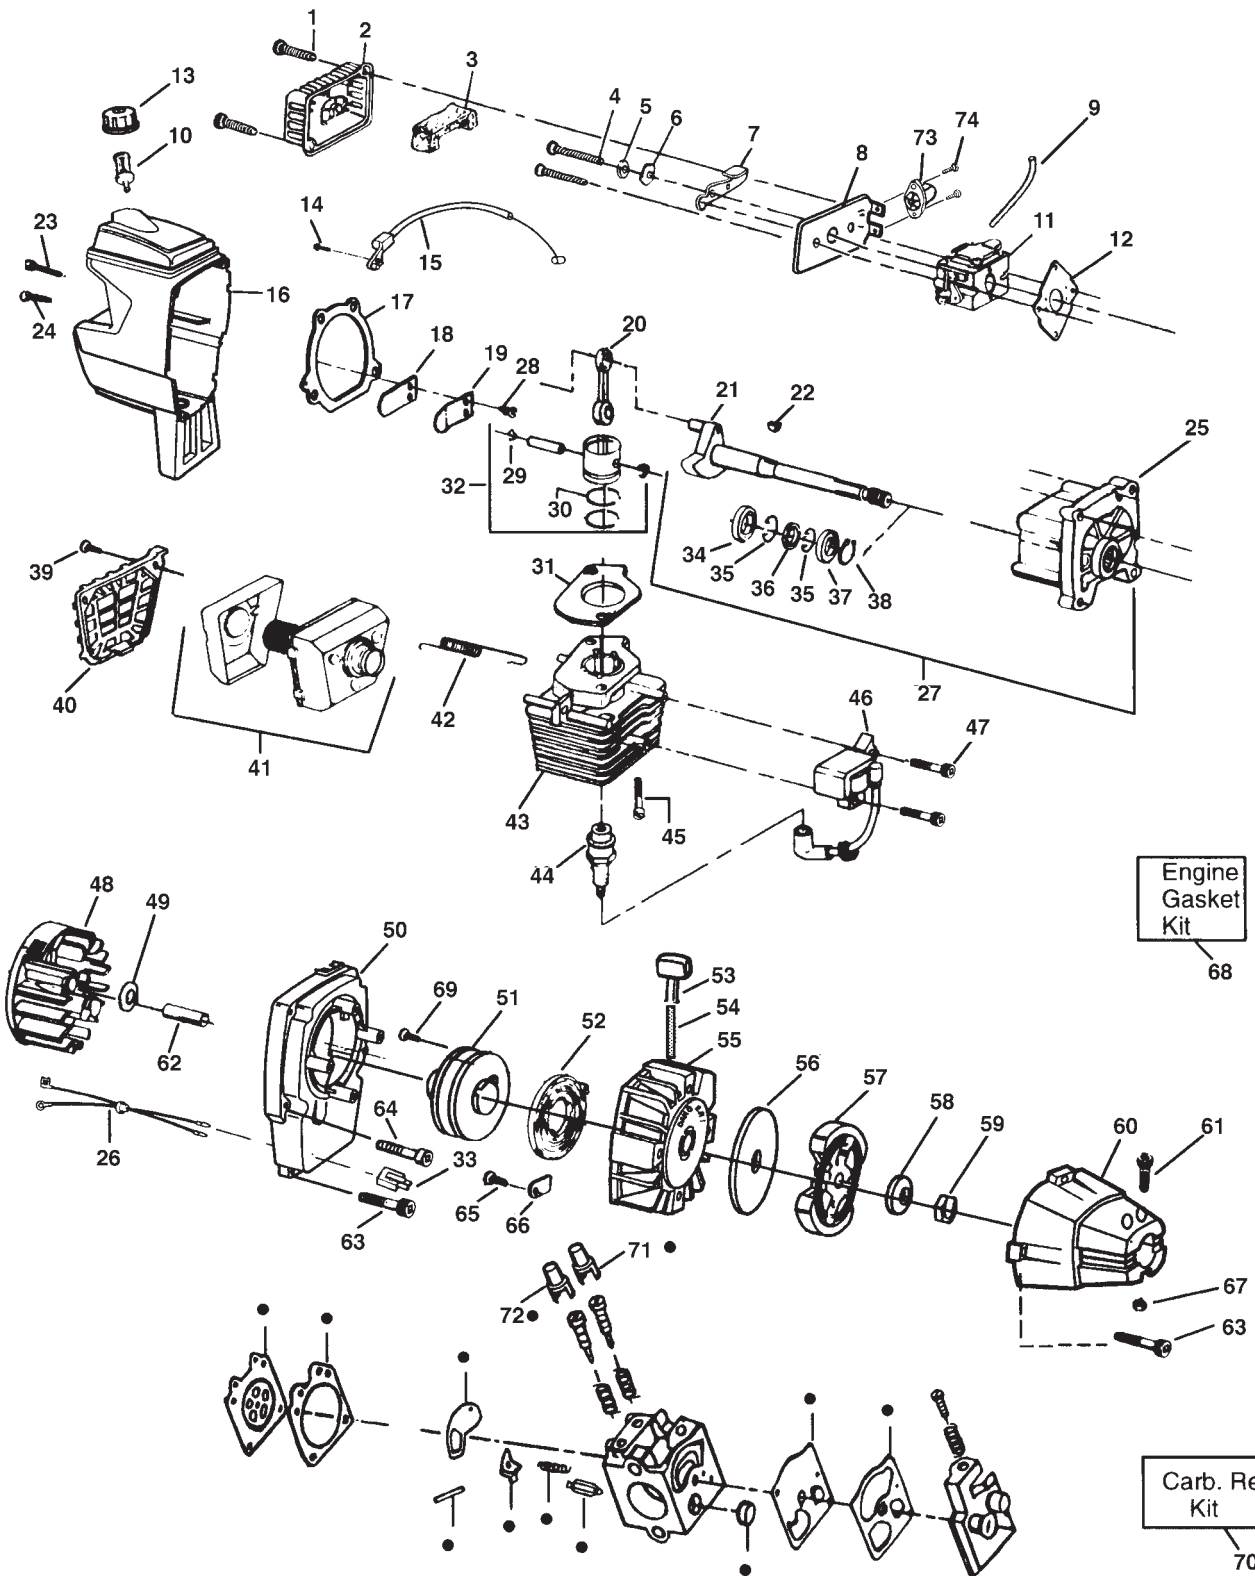

MODEL	Maxi Trim 460S Pro	
PRODUCT NO.	9527153-63	

MODEL	Maxi Trim 460S Pro	
PRODUCT NO.	9527153-63	

1	Key Part Number	Description	Qty
01	5300157-73/1	SCREW	2
02	5300275-29/3	AIR FILTER COVER	1
03	5300275-30/1	AIR FILTER	1
04	5300158-49/9	SCREW	2
05	5300158-52/3	SPACER	1
06	5300152-54/2	WAVE WASHER	1
07	5300381-03/4	CHOKE SHUTTER	1
08	5300379-30/1	AIR FILTER PLATE	1
09	5300692-47/1	FUEL LINE KIT	1
09A	5300695-71/4	RETURN LINE	1
10	5300143-62/4	FUEL FILTER	1
11	5300696-51/4	CARBURETTOR REPAIR KIT	1
12	5300191-56/5	CARBURETOR GASKET	1
13	5300143-47/5	FUEL CAP ASSY	1
14	5300157-75/6	SCREW	1
15	5300388-36/9	THROTTLE CABLE ASSY	1
16	5300471-04/1	SHROUD/TANK ASSEMBLY	1
17	5300191-54/0	CRANKCASE/SHROUD GASKET	1
18	5300275-93/9	REED VALVE	1
19	5300275-94/7	REED STOP	1
20	5300109-60/9	CONNECTING ROD ASSY	1
21	5300109-34/4	CRANKSHAFT ASSY	1
22	5300151-26/2	FLYWHEEL KEY	1
23	5300157-72/3	SCREW	2
24	5300157-71/5	SCREW	4
25	5300140-16/6	CRANKCASE ASSY	1
26	5300471-45/4	LEAD WIRE C/W GROMMET	1
27	5300140-15/8	CRANKCASE/SHAFT	1
28	5300160-64/4	SCREW	2
29	5300151-62/7	PISTON PIN RETAINER	2
30	5300258-75/2	RING PISTON	2
31	5300191-78/9	GASKET CYLINDER	1
32	5300692-75/2	PISTON KIT	1
33	5300382-05/7	CONNECTOR MALE	1
34	5300321-03/0	INNER BEARING	1
35	5300157-87/1	RETAINING RING	2
36	5300191-58/1	CRANKSHAFT SEAL	1
37	5300321-02/2	BEARING OUTER	1
38	5300157-89/7	RETAINING RING	1
39	5300157-17/8	SCREW	2
40	5300277-81/0	MUFFLER GUARD	1
41	5300692-57/0	MUFFLER KIT	1
42	5300364-09/7	SPRING	2
43	5300696-26/6	CYLINDER KIT	1
44	5300300-75/2	SPARK PLUG RCJ-8Y	1
45	5300016-24/2	SCREW	2
46	5300391-34/8	IGNITION MODULE	1
47	5300151-28/8	SCREW	2
48	5300391-89/2	FLYWHEEL ASSY	1
49	5300160-30/5	WASHER	1
50	5300275-18/6	FAN HOUSING	1
51	5300692-91/9	STARTER PULLEY KIT	1
52	5300293-95/7	STARTER SPRING	1
53	5300275-69/9	STARTER HANDLE	1
54	5300692-32/3	ROPE KIT	1
55	5300109-61/7	PULLEY HOUSING ASSY	1
56	5300941-89/4	CLUTCH WASHER	1
57	5300692-54/7	CLUTCH ASSY KIT	1
58	5300157-96/2	WASHER	1
59	5300017-33/1	NUT	1
60	5300109-64/1	CLUTCH HOUSING	1
61	5300157-67/3	SCREW	2
62	5300275-11/1	SPACER	1
63	5300157-70/7	SCREW	6
64	5300157-69/9	SCREW	4
65	5300154-96/9	SCREW	1
66	5300275-23/6	RETAINER	1
67	5300157-68/1	LOCKNUT	2
68	5300692-76/0	ENGINE GASKET KIT	1
69	5300160-80/0	SCREW	1
70	5300696-23/3	CARBURETOR REPAIR KIT	1
71	5300383-17/0	LIMITER CAP LOW SPEED	1
72	5300383-18/8	LIMITER CAP HIGH SPEED	1
73	5300388-74/0	BULB ASSY	1
74	5300160-91/7	SCREW	2