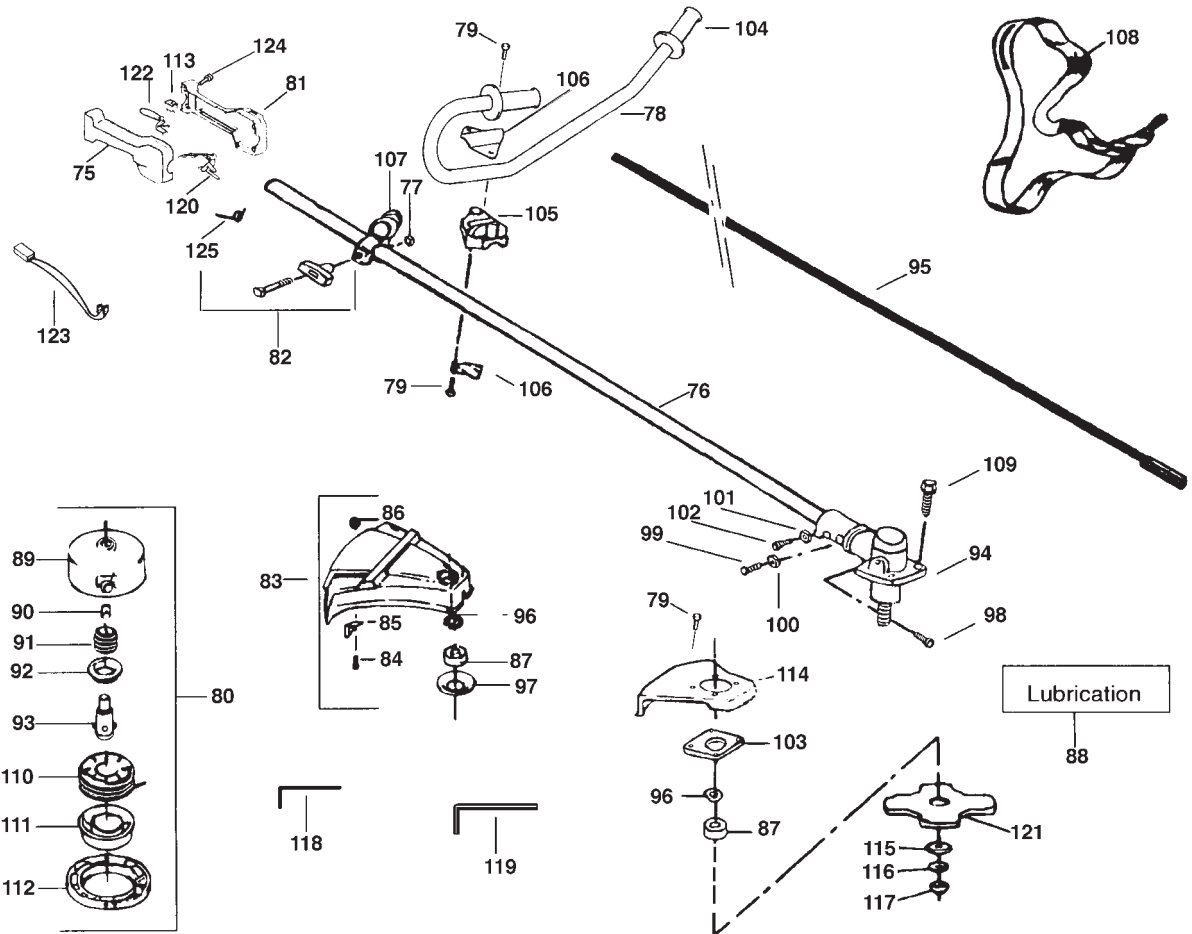

(Not Illustrated)

MODEL	Maxi Trim 460S Pro
PRODUCT NO.	9527153-63

Key Part Number	Description	Qty	Key Part Number	Description	Qty
75	5304020-25/7 HOUSING, THROTTLE, R/H	1	101	5300016-42/4 LOCKWASHER	1
76	5300946-42/2 DRIVESHAFT HSG	1	102	5300017-11/7 SCREW	1
77	5300151-97/3 LOCKNUT	1	103	5300276-15/0 SHIELD RETENTION PLATE	1
78	5300953-78/2 HANDLEBAR	1	104	5300920-86/4 HANDLEBAR GRIP	2
79	5300161-07/1 SCREW (for metal guard & handlebar bracket)	8	105	5300945-72/1 HANDLEBAR BRACKET	1
80	9527016-43/1 CUTTING HEAD ASSY	1	106	5300122-07/3 HANDLEBAR CLAMP	2
81	5304020-26/5 HOUSING, THROTTLE, L/H	1	107	5300946-86/9 CLAMP	1
82	5300692-52/1 T HANDLE KIT	1	108	5300920-85/6 SHOULDER STRAP	1
83	5300692-56/2 SHIELD KIT ASSY	1	109	5300157-91/3 SCREW (for plastic guard)	4
84	5300150-37/1 SCREW	2	110	9527015-89/6 SPOOL & LINE MK11	1
85	5300945-70/5 LINE LIMITER	1	111	5304011-83/5 RELEASE BUTTON	1
86	5342359-01/4 LOCKNUT	2	112	5300921-33/4 COVER	1
87	5300946-39/8 DUST CUP	1	113	5300376-92/7 SWITCH	1
88	9527015-70/6 LUBRICATION	1	114	5300142-10/5 GUARD	1
89	5300938-96/5 HUB W/LINE SAVER	1	115	5300157-92/1 WASHER	1
90	5300938-98/1 LINE SAVER	1	116	5300154-92/8 WASHER	1
91	5303400-07/0 SPRING	1	117	5300157-93/9 NUT	1
92	5300920-68/2 SPRING ADAPTOR	1	118	5300311-59/3 WRENCH HEX	1
93	5300951-21/6 DRIVE GEAR	1	119	5300310-98/3 HEX WRENCH 3/16	1
94	5300945-68/9 GEAR BOX ASSY	1	120	5304020-27/3 LEVER, THROTTLE	1
95	5300945-85/3 DRIVESHAFT	1	121	9527016-11/8 BLADE, 20CM, 4 TOOTH	1
96	5300946-40/6 SEAL	1	122	5304020-28/1 LOCK, THROTTLE	1
97	5300945-71/3 WASHER	1	123	5300473-07/0 IGNITION SWITCH WIRE	1
98	5300946-16/6 SCREW	1	124	5300158-86/1 SCREW	4
99	5300946-12/5 SCREW	1	125	5300275-97/0 SPRING	1
100	5300153-28/4 LOCKWASHER	1			