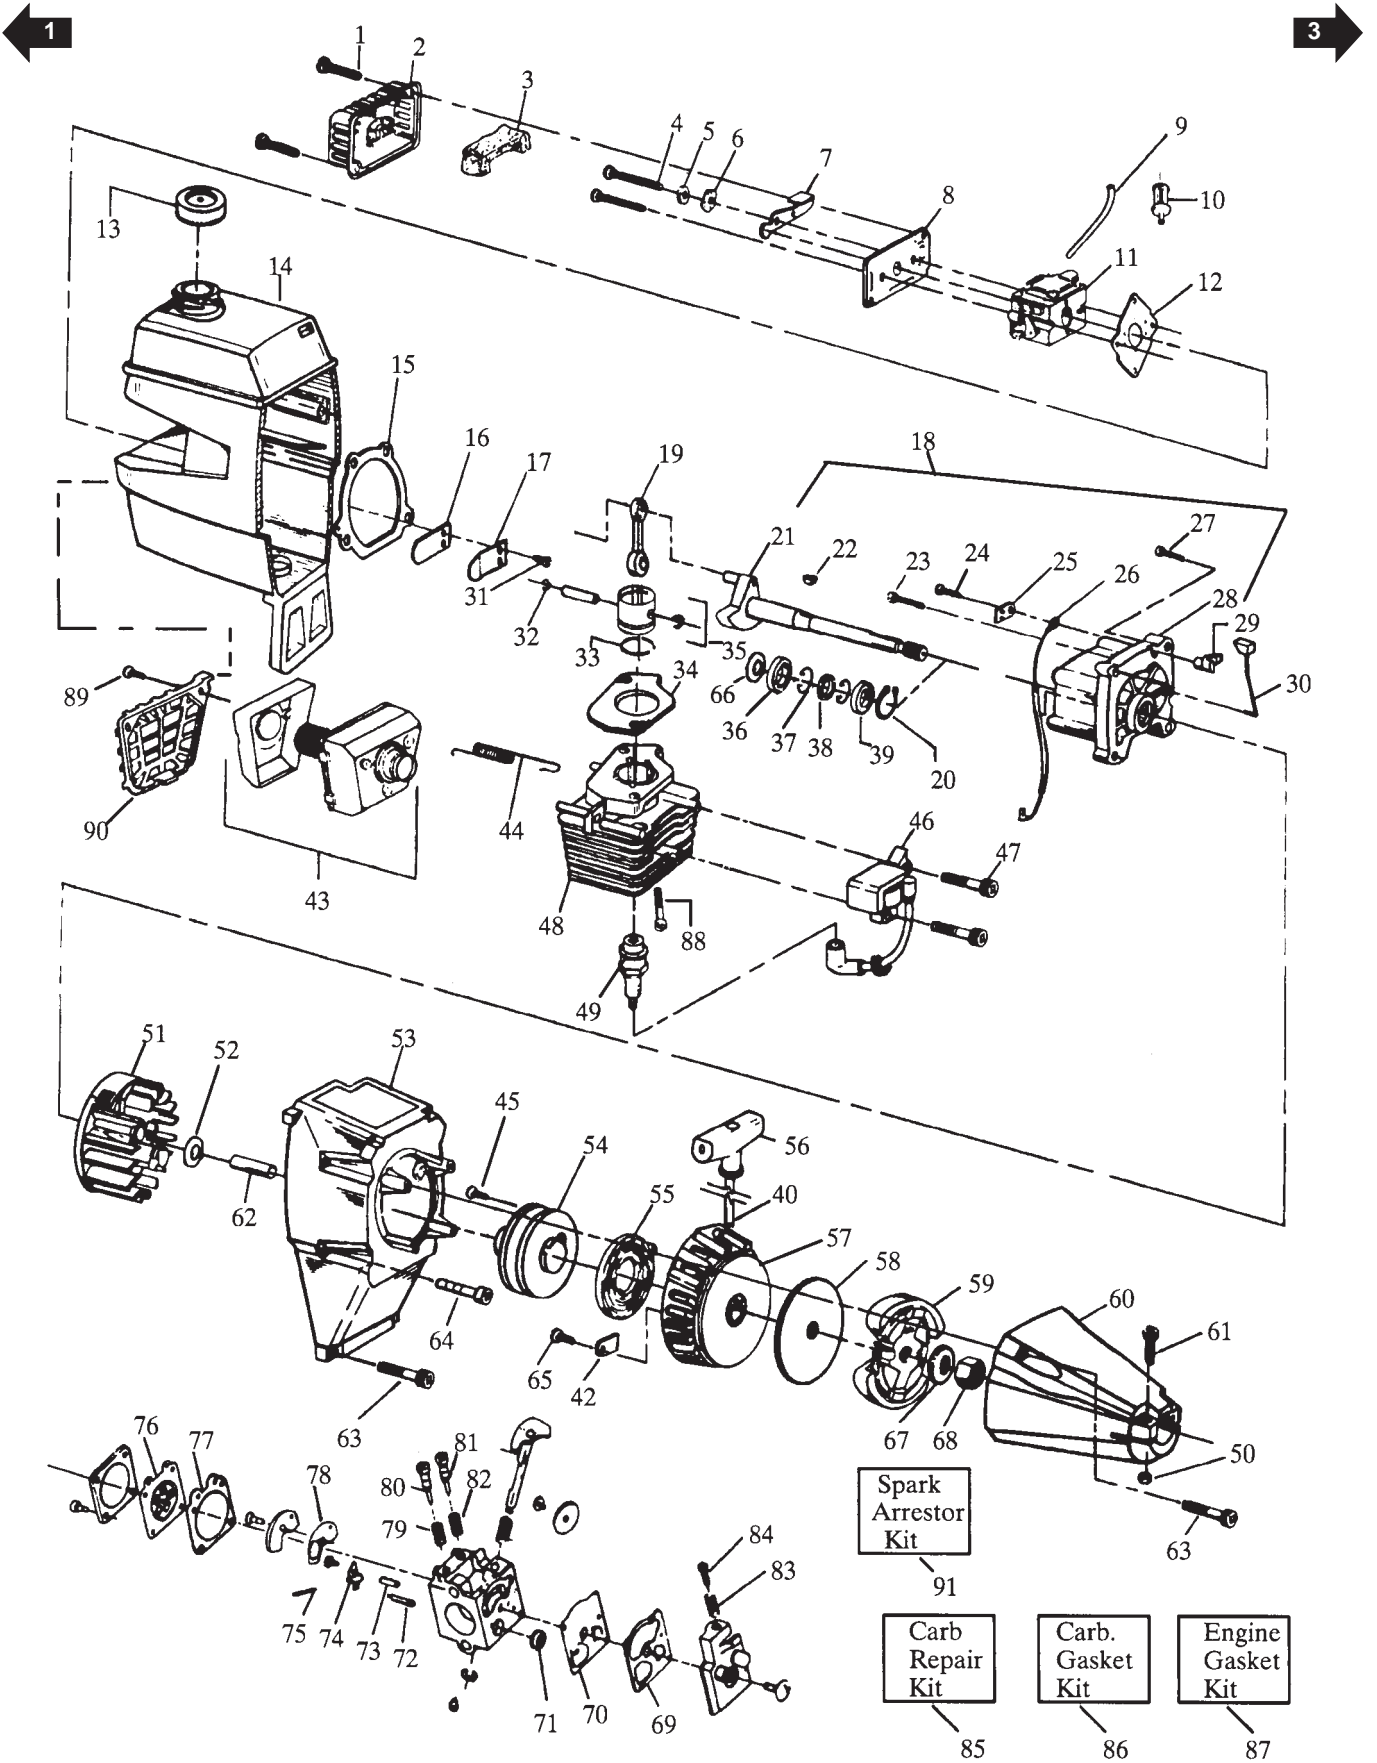

**⚠ WARNING**  
All repairs, adjustments and maintenance not described in the Operator's Manual must be performed by qualified service personnel.

KEY PART NUMBER	DESCRIPTION	QTY	KEY PART NUMBER	DESCRIPTION	QTY
01	5300275-95/4 GRIP	1	15	5300945-43/2 DUST CAP	1
02	5300157-68/1 LOCKNUT	1	16	5300946-71/1 DRIVESHAFT	1
03	5300946-88/5 DRIVESHAFT HSG.	1	17	5300311-11/4 HEX WRENCH 5/32	1
04	5300142-22/0 HANDLE ASSY	1	18	9520301-39/2 SHAFT LUBRICATION	1
05	5300156-10/5 NUT	1	19	9527155-26/2 CUTTING HEAD ASSY	1
06	5300152-45/0 SCREW	1	20	5300948-78/2 HUB ASSY	1
07	5300109-59/1 THROTTLE LEVER ASSY	1	21	5300948-30/3 SPRING	1
08	5300692-52/1 T HANDLE KIT	1	22	5300948-27/9 RELEASE BUTTON	1
09	5300692-49/7 SHIELD KIT ASSY	1	23	5195197-00/8 SPOOL & LINE	1
10	5300153-37/5 SCREW	1	24	5300948-28/7 COVER	1
11	5300945-70/5 LINE LIMITER	1	25	5300291-59/7 SHAFT WARNING LABEL	1
12	5300156-53/5 LOCKNUT	1	26	5300947-42/0 CLAMP	1
13	5300936-53/0 SHIELD BRACKET	1	27	5300947-83/4 THROTTLE GUARD	1
14	5300922-43/1 SCREW	2	28	5300158-27/5 SPACER	2