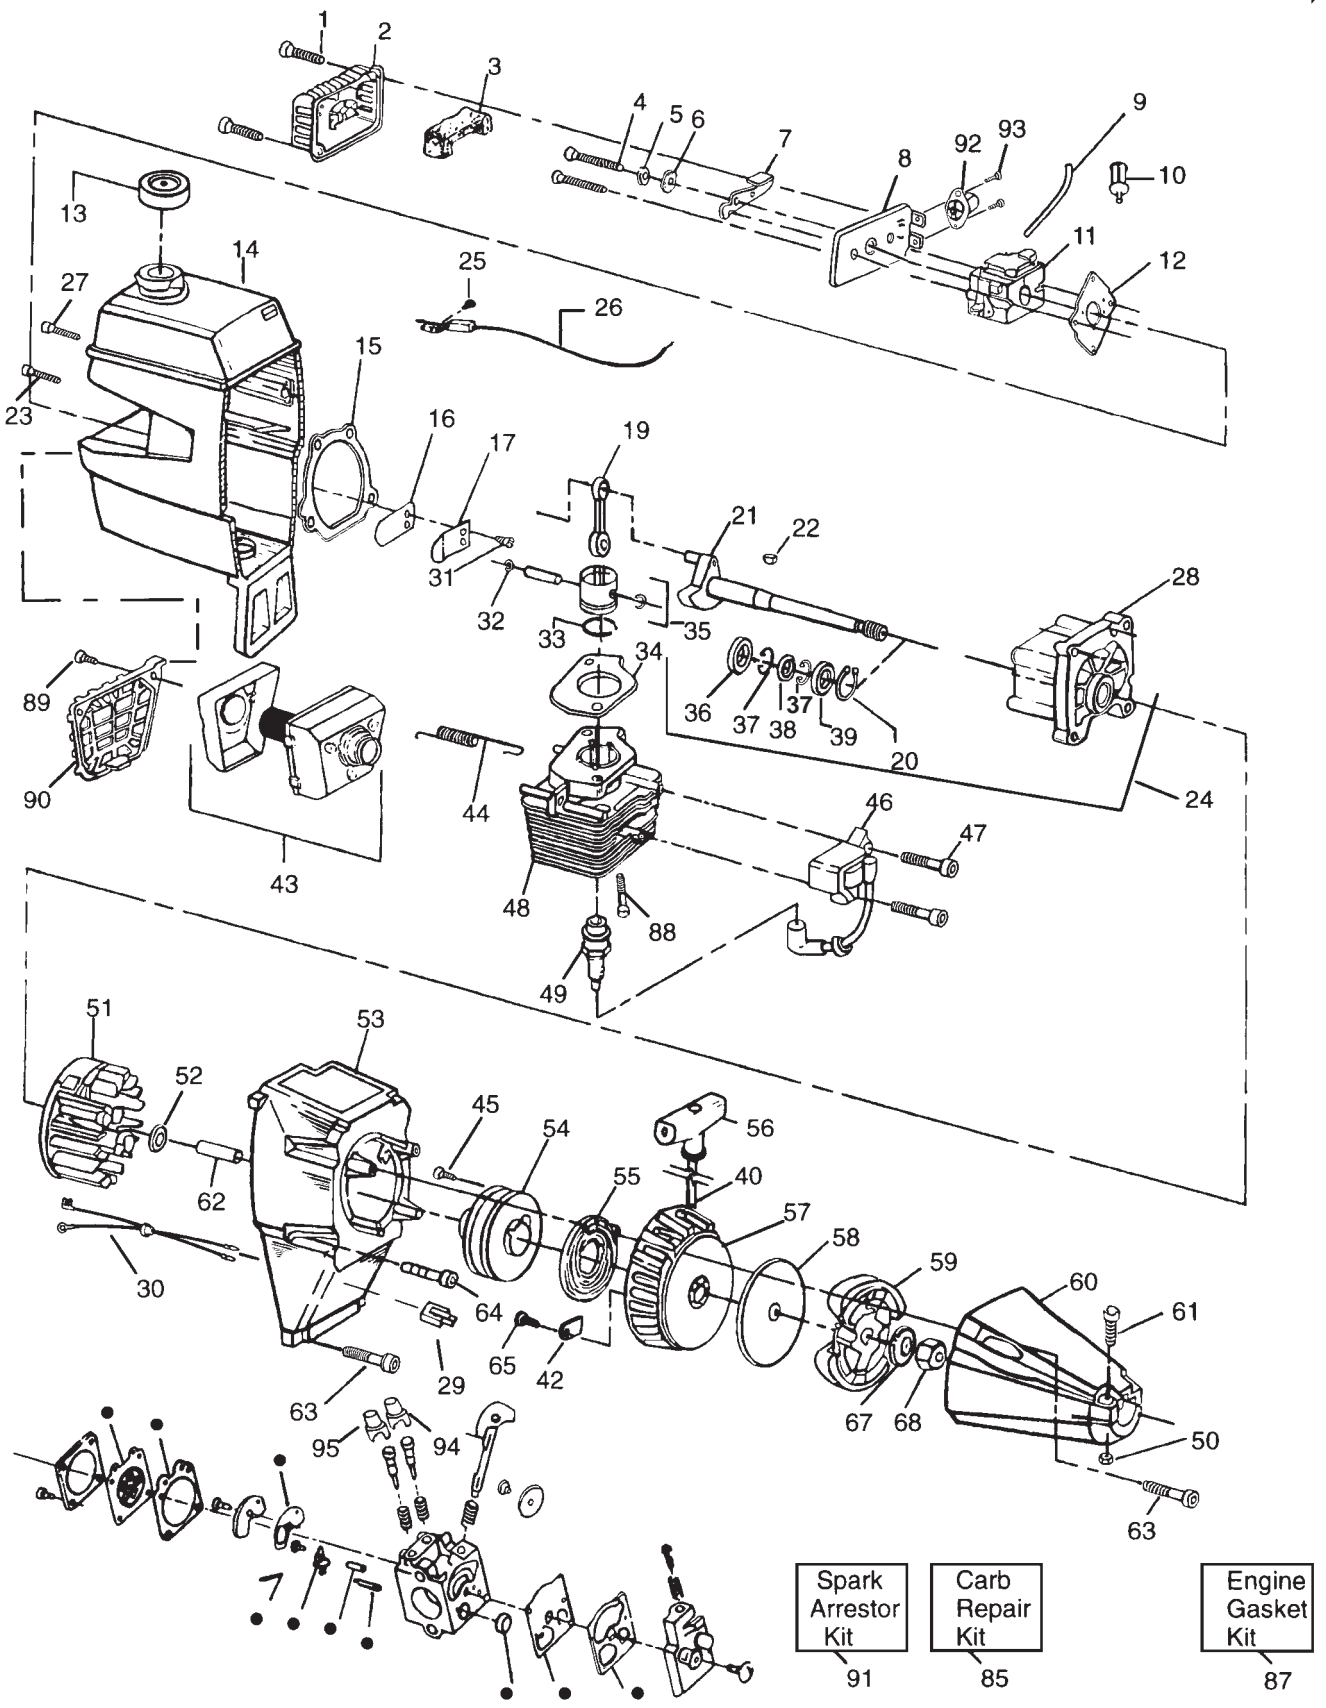

MODEL	Maxi Trim 430S
PRODUCT NO.	9527153-20

● Indicates contents of carburetor repair kit
Key number 85

Flymo

MODEL	Maxi Trim 430S	
PRODUCT NO.	9527153-20	

01	5300157-73/1	2	SCREW
02	5300275-29/3	1	AIR FILTER COVER
03	5300275-30/1	1	AIR FILTER
04	5300158-49/9	2	SCREW
05	5300158-52/3	1	SPACER
06	5300152-54/2	1	WAVE WASHER
07	5300381-03/4	1	CHOKE SHUTTER
08	5300379-30/1	1	AIR FILTER PLATE
09	5300692-47/1	1	FUEL LINE KIT
09A	5300695-71/4	1	RETURN LINE (not illustrated)
10	5300143-62/4	1	FUEL FILTER
11	5300696-51/4	1	CARBURETTOR
12	5300191-56/5	1	CARBURETOR GASKET
13	5300143-47/5	1	FUEL CAP ASSY
14	5300471-04/1	1	SHROUD/TANK ASSEMBLY
15	5300191-54/0	1	CRANKCASE/SHROUD GASKET
16	5300275-93/9	1	REED VALVE
17	5300275-94/7	1	REED STOP
19	5300109-60/9	1	CONNECTING ROD ASSY
20	5300157-89/7	1	RETAINING RING
21	5300109-34/4	1	CRANKSHAFT ASSY
22	5300151-26/2	1	FLYWHEEL KEY
23	5300157-71/5	4	SCREW
24	5300140-15/8	1	CRANKCASE/SHAFT
25	5300157-75/6	1	SCREW
26	5300374-97/1	1	THROTTLE CABLE ASSY
27	5300157-72/3	2	SCREW
28	5300140-16/6	1	CRANKCASE ASSY
29	5300382-05/7	1	CONNECTOR MALE
30	5300471-45/4	1	LEAD WIRE C/W GROMMET
31	5300160-64/4	2	SCREW
32	5300151-62/7	2	PISTON PIN RETAINER
33	5300258-75/2	1	RING PISTON
34	5300191-78/9	1	GASKET CYLINDER
35	5300692-75/2	1	PISTON KIT
36	5300321-03/0	1	INNER BEARING
37	5300157-87/1	2	RETAINING RING
38	5300191-58/1	1	CRANKSHAFT SEAL
39	5300321-02/2	1	BEARING OUTER
40	5300692-32/3	1	ROPE KIT
42	5300275-23/6	1	RETAINER
43	5300692-57/0	1	MUFFLER KIT
44	5300364-09/7	2	SPRING
45	5300160-80/0	1	SCREW
46	5300391-34/8	2	IGNITION MODULE
47	5300151-28/8	2	SCREW
48	5300696-26/6	1	CYLINDER KIT
49	5300300-75/2	1	SPARK PLUG RCJ-8Y
50	5300157-68/1	2	LOCKNUT
51	5300391-89/2	1	FLYWHEEL ASSY
52	5300160-30/5	1	WASHER
53	5300275-18/6	1	FAN HOUSING
54	5300692-91/9	1	STARTER PULLEY KIT
55	5300275-31/9	1	STARTER SPRING
56	5300275-69/9	1	STARTER HANDLE
57	5300109-61/7	1	PULLEY HOUSING ASSY
58	5300941-89/4	1	CLUTCH WASHER
59	5300692-54/7	1	CLUTCH ASSY KIT
60	5300109-64/1	1	CLUTCH HOUSING
61	5300157-67/3	2	SCREW
62	5300275-11/1	1	SPACER
63	5300157-70/7	6	SCREW
64	5300157-69/9	4	SCREW
65	5300154-96/9	1	SCREW
67	5300157-96/2	1	WASHER
68	5300017-33/1	1	NUT
85	5300696-23/3	1	CARBURETOR REPAIR KIT
87	5300692-76/0	1	ENGINE GASKET KIT
88	5300152-39/3	2	SCREW
89	5300157-17/8	2	SCREW
90	5300277-81/0	1	MUFFLER GUARD
91	9527016-12/6	1	SPARK ARRESTOR KIT
92	5300379-72/3	1	BULB ASSEMBLY
93	5300160-91/7	2	SCREW
94	5300383-18/8	1	LIMITER CAP HIGH SPEED
95	5300383-17/0	1	LIMITER CAP LOW SPEED