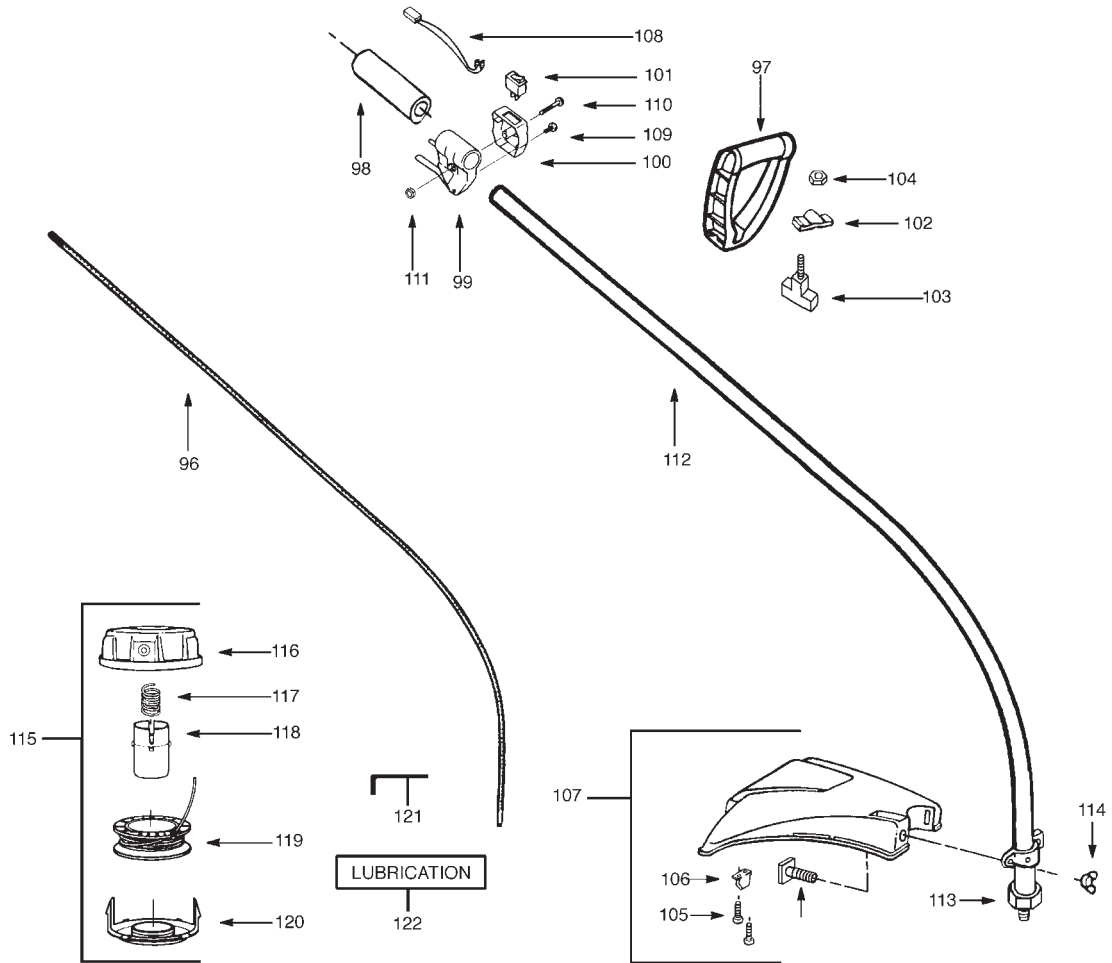

MODEL	Maxi Trim 430S	
PRODUCT NO.	9527153-20	

96	5300945-51/5	1	FLEXIBLE SHAFT ASSY
97	5300142-22/0	1	HANDLE ASSY
98	5300294-45/0	1	GRIP
99	5300146-46/0	1	THROTTLE HOUSING
100	5300368-55/1	1	SWITCH COVER
101	5300364-93/1	1	SWITCH
102	5300947-42/0	1	CLAMP
103	5300692-52/1	1	HANDLE KIT
104	5300156-10/5	1	NUT
105	5300158-86/1	2	SCREW
106	5300952-49/5	1	LINE LIMITER
107	5300696-66/2	1	SHIELD KIT ASSY
108	5300471-60/3	1	LEAD WIRE ASSY
109	5300159-32/3	1	SCREW (SHORT)
110	5300159-33/1	1	SCREW (LONG)
111	5300157-68/1	1	LOCKNUT
112	5300953-03/0	1	DRIVE SHAFT HSG
113	5300945-43/2	1	DUST CAP
114	5300161-18/8	1	NUT
115	9527016-28/2	1	CUTTING HEAD ASSY
116	5300147-73/2	1	HUB ASSY
117	5300948-30/3	1	SPRING
118	5300948-27/9	1	RELEASE BUTTON
119	9527016-19/1	1	SPOOL & LINE
120	5300948-28/7	1	COVER
121	5300311-59/3	1	WRENCH HEX
122	9520301-39/2	1	SHAFT LUBRICATION