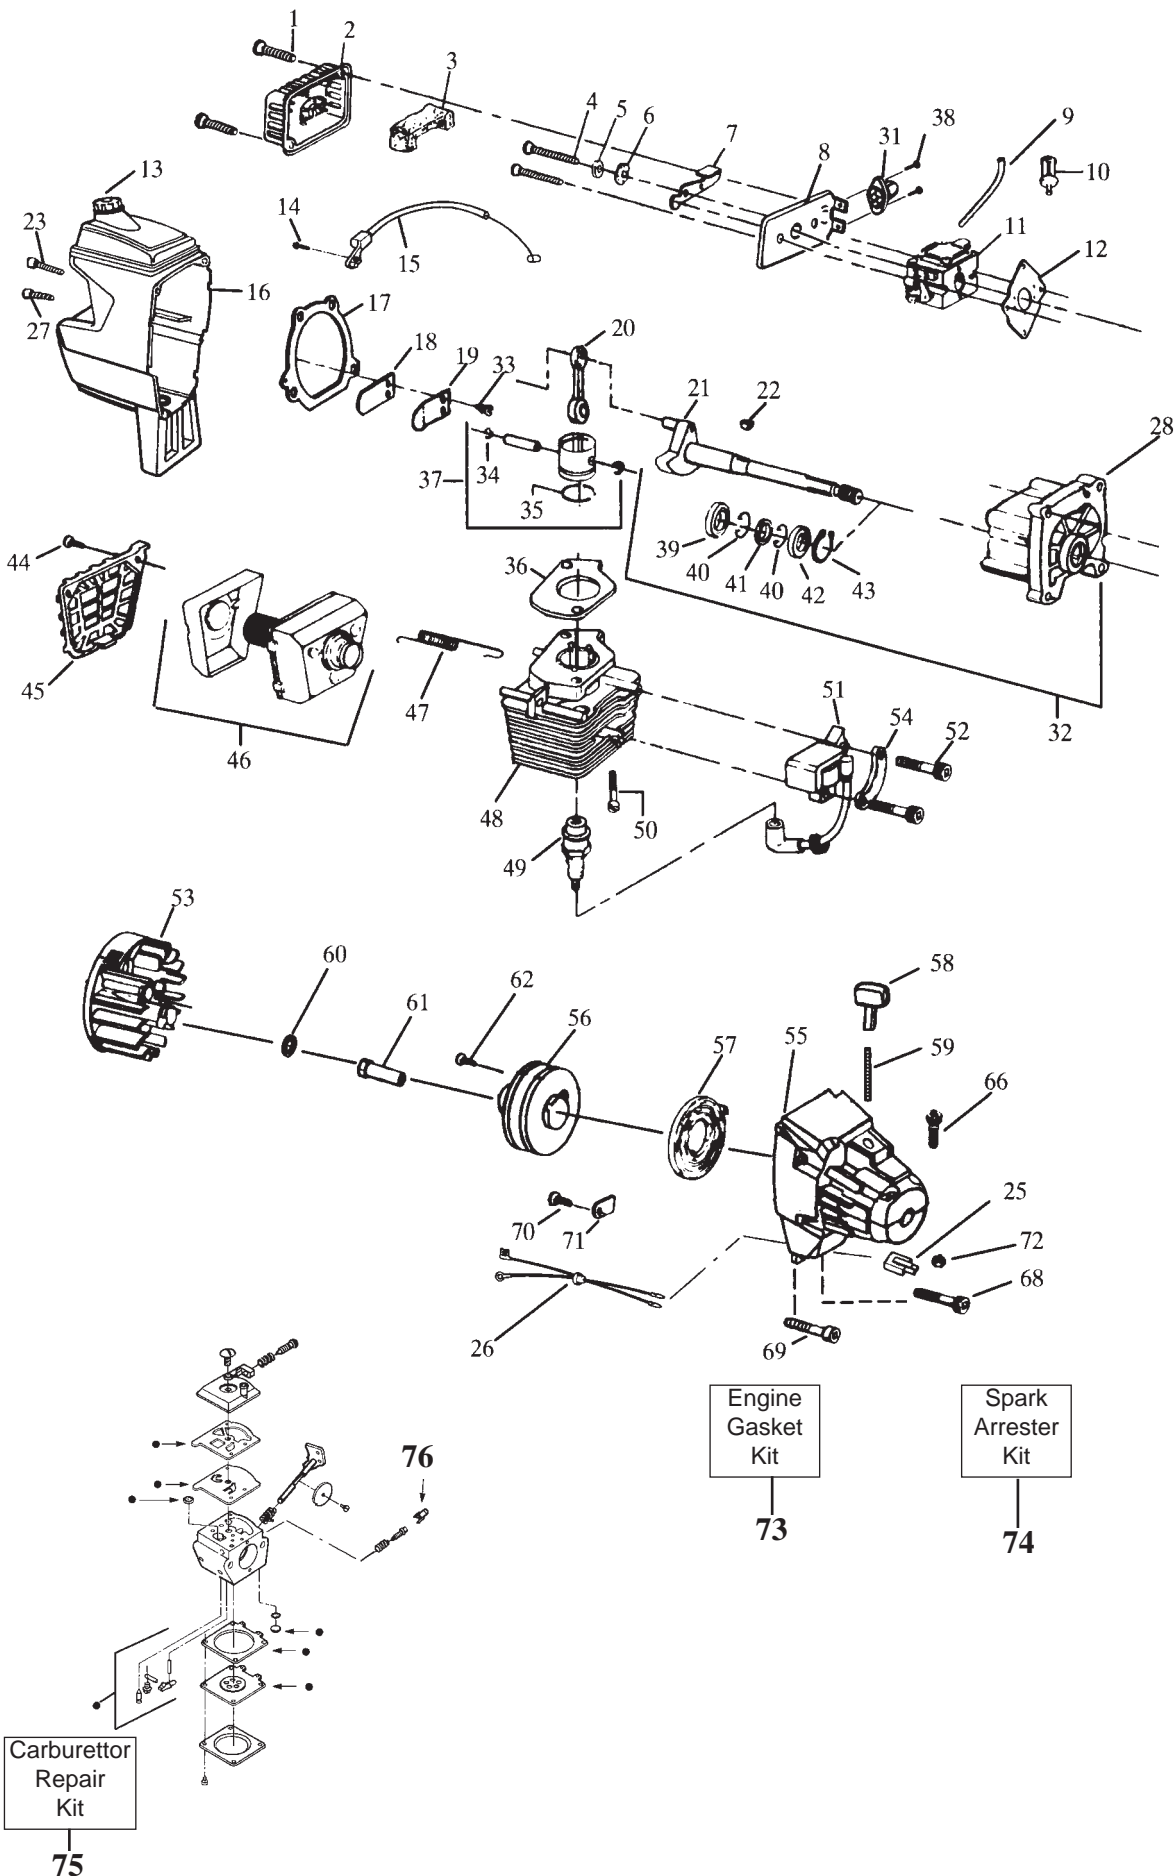

MODEL	Maxi Trim 380	PRODUCT APPLICATION.
PRODUCT NO.	9527153-19