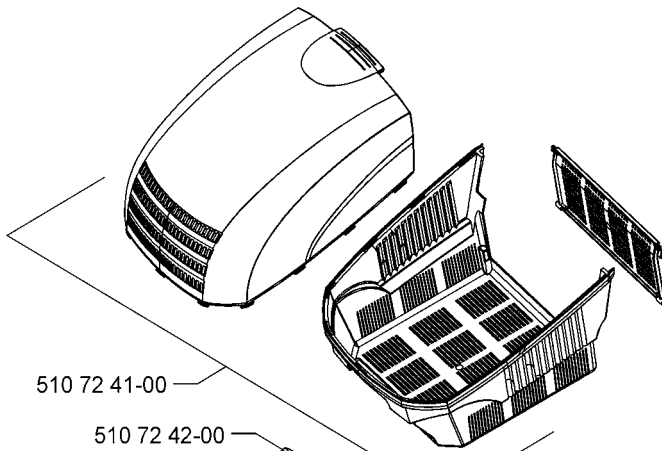

FLM - Newton Aycliffe

OM 78

Lawnrake/Scarifier: 7894

17/03/06

AP0603004

- A (Qty 10) 510 72 62-00
- B (Qty 10) 510 72 63-00
- C (Qty 10) 510 72 77-00

IPL, Lawnrake Compact 340, 9640111-01, 9640111-22, 9640111-62, 2005-11

Part Number	Description	Qty	Note
510 72 40-00	SMALL WHEEL ASSEMBLY (Qty 2)	1	
510 72 41-00	COLLECTION BOX ASSEMBLY	1	
510 72 42-00	BLOWER HOUSING ASSEMBLY	1	
510 72 43-00	HEIGHT ADJ SHAFT & LEVER ASSY	1	
510 72 44-00	REPLACEMENT TINES KIT	1	
510 72 45-00	LARGE WHEEL ASSEMBLY (Qty 2)	1	
510 72 46-00	BLOWER FILTER ASSEMBLY	1	
510 72 47-00	MOTOR ASSEMBLY	1	
510 72 48-00	TINE RACK ASSEMBLY	1	
510 72 49-00	DRIVEN PULLEY ASSEMBLY	1	
510 72 50-00	LH WHEEL ARCH (INC FILTER)	1	
510 72 51-00	RH WHEEL ARCH (INC FILTER)	1	
510 72 52-00	LOWER WING KNOB (Qty 2)	1	
510 72 53-00	DRIVE PULLEY FLANGE	1	
510 72 54-00	HEIGHT ADJUST HANDLE	1	
510 72 55-00	HEIGHT POSITION PLATE	1	
510 72 56-00	DRIVE BELT	1	
510 72 57-00	VISION WINDOW	1	
510 72 58-00	REAR COVER	1	
510 72 59-00	FIXING PLATES KIT (Qty 2)	1	
510 72 60-00	LOWER HANDLES	1	
510 72 61-00	UPPER HANDLES	1	
510 72 62-00	SCREWS KIT (SP3.9 X 12 FLANGED)	4	
510 72 63-00	SCREWS KIT (SP3.9 X 8)	1	
510 72 75-00	SCREWS KIT (SP3.9 X 20)	1	
510 72 76-00	SCREWS KIT (SD3.9 X 16)	1	
510 72 77-00	SCREWS KIT (SD3.9 X 12)	1	
510 75 70-00	LEAD ASSY	1	NP
511 94 56-68	SWITCHBOX UPPER GREY	1	
511 94 58-68	SWITCHBOX LOWER EURO	1	EU
511 94 83-68	SWITCHBOX LOWER HARDWIRED	1	UK, CH
511 95 63-00	HANDLE FIXING KIT (Qty 2)	1	
512 72 51-10	CABLE EXT AND PLUG	1	UK
513 05 04-00	SWITCH 8A 250V	1	
513 08 96-00	SWITCHBOX LEVERS KIT	1	
513 10 30-64	BUTTON LOCK-OFF ORANGE	1	
513 11 17-00	PIN RETAINER EURO	1	EU
514 70 00-03	LEAD	1	CH
514 83 97-01	CAPACITOR PWR.HOE/MULTI TRIM	1	