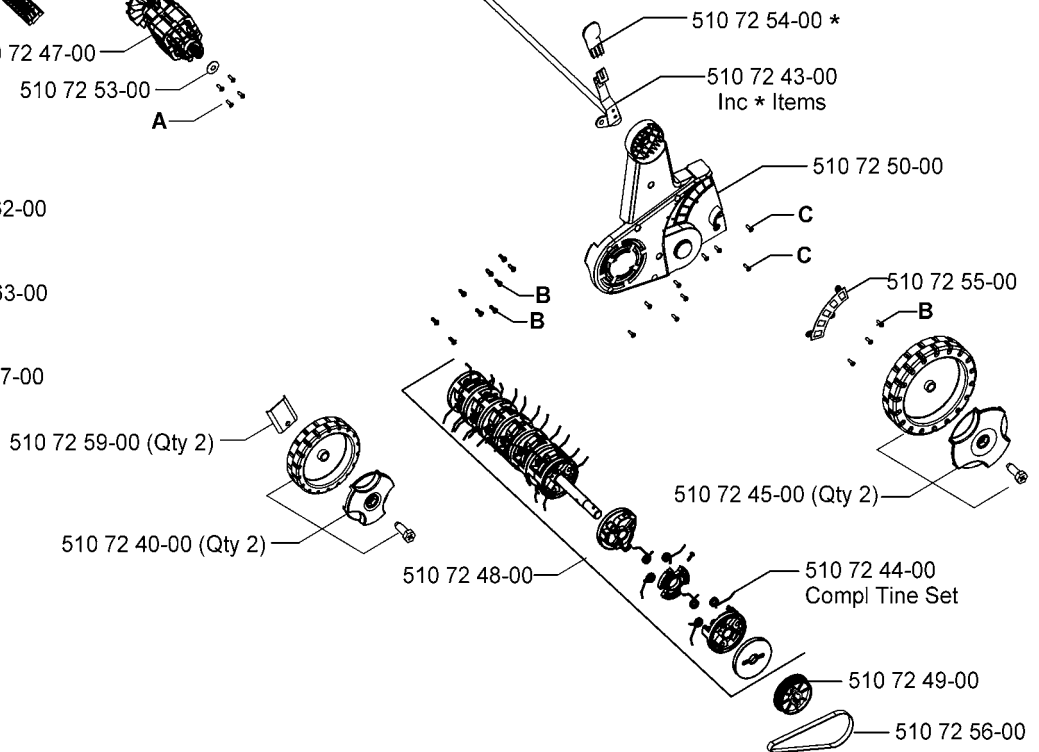

FLM - Newton Aycliffe

OM 78

Lawnrake/Scarifier: 7894

17/03/06

AP0603004

- A (Qty 10) 510 72 62-00
- B (Qty 10) 510 72 63-00
- C (Qty 10) 510 72 77-00

IPL, Lawnrake Compact 340, 9640111-01, 9640111-22, 9640111-62, 2005-11

Part Number	Description	Qty	Note
510 72 40-00	SMALL WHEEL ASSEMBLY (Qty 2)	1	
510 72 41-00	COLLECTION BOX ASSEMBLY	1	
510 72 42-00	BLOWER HOUSING ASSEMBLY	1	
510 72 43-00	HEIGHT ADJ SHAFT & LEVER ASSY	1	
510 72 44-00	REPLACEMENT TINES KIT	1	
510 72 45-00	LARGE WHEEL ASSEMBLY (Qty 2)	1	
510 72 46-00	BLOWER FILTER ASSEMBLY	1	
510 72 47-00	MOTOR ASSEMBLY	1	
510 72 48-00	TINE RACK ASSEMBLY	1	
510 72 49-00	DRIVEN PULLEY ASSEMBLY	1	
510 72 50-00	LH WHEEL ARCH (INC FILTER)	1	
510 72 51-00	RH WHEEL ARCH (INC FILTER)	1	
510 72 52-00	LOWER WING KNOB (Qty 2)	1	
510 72 53-00	DRIVE PULLEY FLANGE	1	
510 72 54-00	HEIGHT ADJUST HANDLE	1	
510 72 55-00	HEIGHT POSITION PLATE	1	
510 72 56-00	DRIVE BELT	1	
510 72 57-00	VISION WINDOW	1	
510 72 58-00	REAR COVER	1	
510 72 59-00	FIXING PLATES KIT (Qty 2)	1	
510 72 60-00	LOWER HANDLES	1	
510 72 61-00	UPPER HANDLES	1	
510 72 62-00	SCREWS KIT (SP3.9 X 12 FLANGED)	4	
510 72 63-00	SCREWS KIT (SP3.9 X 8)	1	
510 72 75-00	SCREWS KIT (SP3.9 X 20)	1	
510 72 76-00	SCREWS KIT (SD3.9 X 16)	1	
510 72 77-00	SCREWS KIT (SD3.9 X 12)	1	
510 75 70-00	LEAD ASSY	1	NP
511 94 56-68	SWITCHBOX UPPER GREY	1	
511 94 58-68	SWITCHBOX LOWER EURO	1	EU
511 94 83-68	SWITCHBOX LOWER HARDWIRED	1	UK, CH
511 95 63-00	HANDLE FIXING KIT (Qty 2)	1	
512 72 51-10	CABLE EXT AND PLUG	1	UK
513 05 04-00	SWITCH 8A 250V	1	
513 08 96-00	SWITCHBOX LEVERS KIT	1	
513 10 30-64	BUTTON LOCK-OFF ORANGE	1	
513 11 17-00	PIN RETAINER EURO	1	EU
514 70 00-03	LEAD	1	CH
514 83 97-01	CAPACITOR PWR.HOE/MULTI TRIM	1	