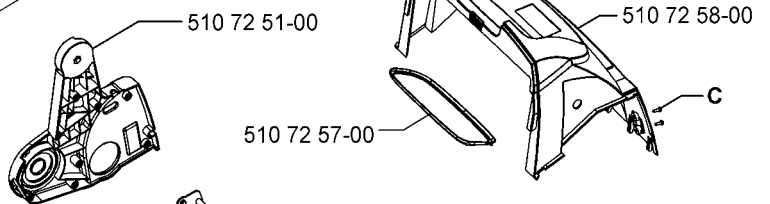

FLM - Newton Aycliffe

OM 78

Lawnrake/Scarifier: 7894

17/03/06

AP0603004

- A (Qty 10) 510 72 62-00
- B (Qty 10) 510 72 63-00
- C (Qty 10) 510 72 77-00

IPL, Lawnrake Compact 340, 9640111-01, 9640111-22, 9640111-62, 2005-11

Part Number	Description	Qty	Note
510 72 40-00	SMALL WHEEL ASSEMBLY (Qty 2)	1	
510 72 41-00	COLLECTION BOX ASSEMBLY	1	
510 72 42-00	BLOWER HOUSING ASSEMBLY	1	
510 72 43-00	HEIGHT ADJ SHAFT & LEVER ASSY	1	
510 72 44-00	REPLACEMENT TINES KIT	1	
510 72 45-00	LARGE WHEEL ASSEMBLY (Qty 2)	1	
510 72 46-00	BLOWER FILTER ASSEMBLY	1	
510 72 47-00	MOTOR ASSEMBLY	1	
510 72 48-00	TINE RACK ASSEMBLY	1	
510 72 49-00	DRIVEN PULLEY ASSEMBLY	1	
510 72 50-00	LH WHEEL ARCH (INC FILTER)	1	
510 72 51-00	RH WHEEL ARCH (INC FILTER)	1	
510 72 52-00	LOWER WING KNOB (Qty 2)	1	
510 72 53-00	DRIVE PULLEY FLANGE	1	
510 72 54-00	HEIGHT ADJUST HANDLE	1	
510 72 55-00	HEIGHT POSITION PLATE	1	
510 72 56-00	DRIVE BELT	1	
510 72 57-00	VISION WINDOW	1	
510 72 58-00	REAR COVER	1	
510 72 59-00	FIXING PLATES KIT (Qty 2)	1	
510 72 60-00	LOWER HANDLES	1	
510 72 61-00	UPPER HANDLES	1	
510 72 62-00	SCREWS KIT (SP3.9 X 12 FLANGED)	4	
510 72 63-00	SCREWS KIT (SP3.9 X 8)	1	
510 72 75-00	SCREWS KIT (SP3.9 X 20)	1	
510 72 76-00	SCREWS KIT (SD3.9 X 16)	1	
510 72 77-00	SCREWS KIT (SD3.9 X 12)	1	
510 75 70-00	LEAD ASSY	1	NP
511 94 56-68	SWITCHBOX UPPER GREY	1	
511 94 58-68	SWITCHBOX LOWER EURO	1	EU
511 94 83-68	SWITCHBOX LOWER HARDWIRED	1	UK, CH
511 95 63-00	HANDLE FIXING KIT (Qty 2)	1	
512 72 51-10	CABLE EXT AND PLUG	1	UK
513 05 04-00	SWITCH 8A 250V	1	
513 08 96-00	SWITCHBOX LEVERS KIT	1	
513 10 30-64	BUTTON LOCK-OFF ORANGE	1	
513 11 17-00	PIN RETAINER EURO	1	EU
514 70 00-03	LEAD	1	CH
514 83 97-01	CAPACITOR PWR.HOE/MULTI TRIM	1	