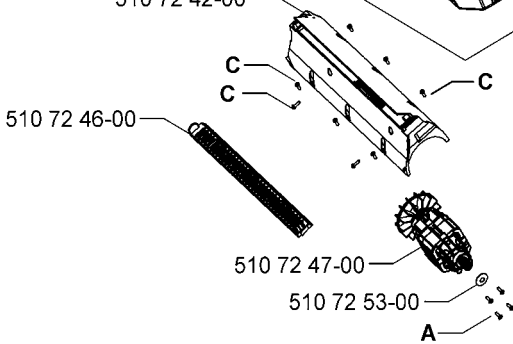

IPL, Lawnrake Compact 340, 9640111-01, 9640111-22, 9640111-62, 2006-03

Replaces AP0511001

Lawnrake Compact 340

Factory:

Product Group:

Sub Group:

Publication Date:

Publication Number:

FLM - Newton Aycliffe

OM 78

Lawnrake/Scarifier: 7894

17/03/06

AP0603004

- A (Qty 10) 510 72 62-00
- B (Qty 10) 510 72 63-00
- C (Qty 10) 510 72 77-00

IPL, Lawnrake Compact 340, 9640111-01, 9640111-22, 9640111-62, 2005-11

Part Number	Description	Qty	Note
510 72 40-00	SMALL WHEEL ASSEMBLY (Qty 2)	1	
510 72 41-00	COLLECTION BOX ASSEMBLY	1	
510 72 42-00	BLOWER HOUSING ASSEMBLY	1	
510 72 43-00	HEIGHT ADJ SHAFT & LEVER ASSY	1	
510 72 44-00	REPLACEMENT TINES KIT	1	
510 72 45-00	LARGE WHEEL ASSEMBLY (Qty 2)	1	
510 72 46-00	BLOWER FILTER ASSEMBLY	1	
510 72 47-00	MOTOR ASSEMBLY	1	
510 72 48-00	TINE RACK ASSEMBLY	1	
510 72 49-00	DRIVEN PULLEY ASSEMBLY	1	
510 72 50-00	LH WHEEL ARCH (INC FILTER)	1	
510 72 51-00	RH WHEEL ARCH (INC FILTER)	1	
510 72 52-00	LOWER WING KNOB (Qty 2)	1	
510 72 53-00	DRIVE PULLEY FLANGE	1	
510 72 54-00	HEIGHT ADJUST HANDLE	1	
510 72 55-00	HEIGHT POSITION PLATE	1	
510 72 56-00	DRIVE BELT	1	
510 72 57-00	VISION WINDOW	1	
510 72 58-00	REAR COVER	1	
510 72 59-00	FIXING PLATES KIT (Qty 2)	1	
510 72 60-00	LOWER HANDLES	1	
510 72 61-00	UPPER HANDLES	1	
510 72 62-00	SCREWS KIT (SP3.9 X 12 FLANGED)	4	
510 72 63-00	SCREWS KIT (SP3.9 X 8)	1	
510 72 75-00	SCREWS KIT (SP3.9 X 20)	1	
510 72 76-00	SCREWS KIT (SD3.9 X 16)	1	
510 72 77-00	SCREWS KIT (SD3.9 X 12)	1	
510 75 70-00	LEAD ASSY	1	NP
511 94 56-68	SWITCHBOX UPPER GREY	1	
511 94 58-68	SWITCHBOX LOWER EURO	1	EU
511 94 83-68	SWITCHBOX LOWER HARDWIRED	1	UK, CH
511 95 63-00	HANDLE FIXING KIT (Qty 2)	1	
512 72 51-10	CABLE EXT AND PLUG	1	UK
513 05 04-00	SWITCH 8A 250V	1	
513 08 96-00	SWITCHBOX LEVERS KIT	1	
513 10 30-64	BUTTON LOCK-OFF ORANGE	1	
513 11 17-00	PIN RETAINER EURO	1	EU
514 70 00-03	LEAD	1	CH
514 83 97-01	CAPACITOR PWR.HOE/MULTI TRIM	1	