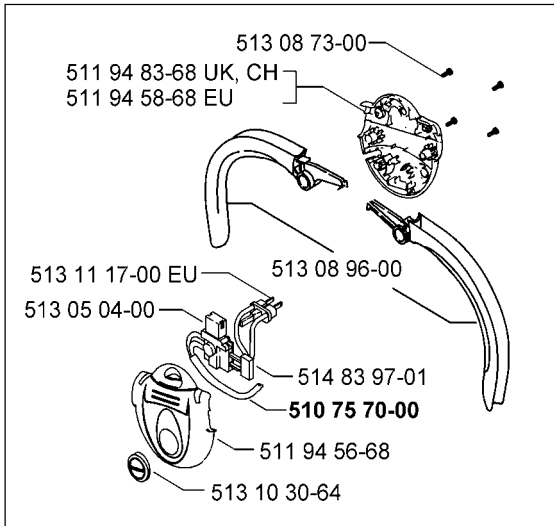

IPL, Lawnrake Compact 340, 9640111-01, 9640111-22, 9640111-62, 2006-03

Replaces AP0511001

Lawnrake Compact 340

Factory:

Product Group:

Sub Group:

Publication Date:

Publication Number:

FLM - Newton Aycliffe

OM 78

Lawnrake/Scarifier: 7894

17/03/06

AP0603004

- A (Qty 10) 510 72 62-00
- B (Qty 10) 510 72 63-00
- C (Qty 10) 510 72 77-00

IPL, Lawnrake Compact 340, 9640111-01, 9640111-22, 9640111-62, 2005-11

Part Number	Description	Qty	Note
510 72 40-00	SMALL WHEEL ASSEMBLY (Qty 2)	1	
510 72 41-00	COLLECTION BOX ASSEMBLY	1	
510 72 42-00	BLOWER HOUSING ASSEMBLY	1	
510 72 43-00	HEIGHT ADJ SHAFT & LEVER ASSY	1	
510 72 44-00	REPLACEMENT TINES KIT	1	
510 72 45-00	LARGE WHEEL ASSEMBLY (Qty 2)	1	
510 72 46-00	BLOWER FILTER ASSEMBLY	1	
510 72 47-00	MOTOR ASSEMBLY	1	
510 72 48-00	TINE RACK ASSEMBLY	1	
510 72 49-00	DRIVEN PULLEY ASSEMBLY	1	
510 72 50-00	LH WHEEL ARCH (INC FILTER)	1	
510 72 51-00	RH WHEEL ARCH (INC FILTER)	1	
510 72 52-00	LOWER WING KNOB (Qty 2)	1	
510 72 53-00	DRIVE PULLEY FLANGE	1	
510 72 54-00	HEIGHT ADJUST HANDLE	1	
510 72 55-00	HEIGHT POSITION PLATE	1	
510 72 56-00	DRIVE BELT	1	
510 72 57-00	VISION WINDOW	1	
510 72 58-00	REAR COVER	1	
510 72 59-00	FIXING PLATES KIT (Qty 2)	1	
510 72 60-00	LOWER HANDLES	1	
510 72 61-00	UPPER HANDLES	1	
510 72 62-00	SCREWS KIT (SP3.9 X 12 FLANGED)	4	
510 72 63-00	SCREWS KIT (SP3.9 X 8)	1	
510 72 75-00	SCREWS KIT (SP3.9 X 20)	1	
510 72 76-00	SCREWS KIT (SD3.9 X 16)	1	
510 72 77-00	SCREWS KIT (SD3.9 X 12)	1	
510 75 70-00	LEAD ASSY	1	NP
511 94 56-68	SWITCHBOX UPPER GREY	1	
511 94 58-68	SWITCHBOX LOWER EURO	1	EU
511 94 83-68	SWITCHBOX LOWER HARDWIRED	1	UK, CH
511 95 63-00	HANDLE FIXING KIT (Qty 2)	1	
512 72 51-10	CABLE EXT AND PLUG	1	UK
513 05 04-00	SWITCH 8A 250V	1	
513 08 96-00	SWITCHBOX LEVERS KIT	1	
513 10 30-64	BUTTON LOCK-OFF ORANGE	1	
513 11 17-00	PIN RETAINER EURO	1	EU
514 70 00-03	LEAD	1	CH
514 83 97-01	CAPACITOR PWR.HOE/MULTI TRIM	1	