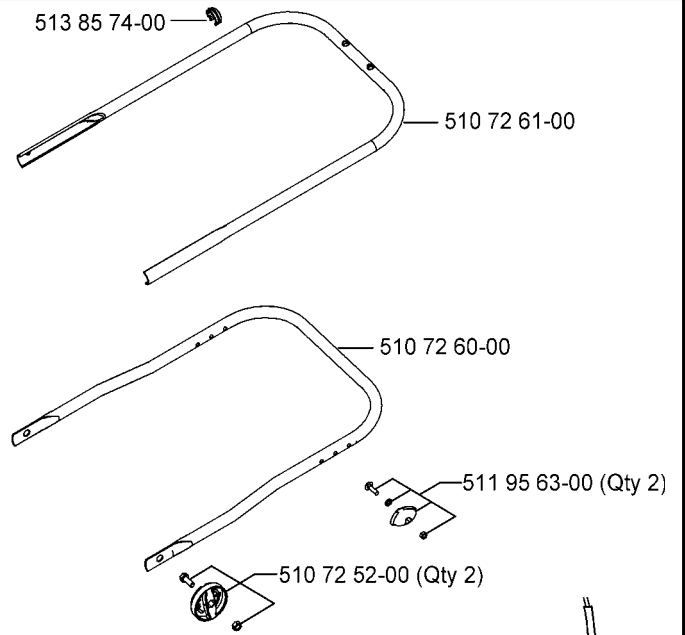

IPL, Lawnrake Compact 340, 9640111-01, 9640111-22, 9640111-62, 2006-03

Replaces AP0511001

Lawnrake Compact 340

Factory:

Product Group:

Sub Group:

Publication Date:

Publication Number:

FLM - Newton Aycliffe

OM 78

Lawnrake/Scarifier: 7894

17/03/06

AP0603004

- A (Qty 10) 510 72 62-00
- B (Qty 10) 510 72 63-00
- C (Qty 10) 510 72 77-00

IPL, Lawnrake Compact 340, 9640111-01, 9640111-22, 9640111-62, 2005-11

Part Number	Description	Qty	Note
510 72 40-00	SMALL WHEEL ASSEMBLY (Qty 2)	1	
510 72 41-00	COLLECTION BOX ASSEMBLY	1	
510 72 42-00	BLOWER HOUSING ASSEMBLY	1	
510 72 43-00	HEIGHT ADJ SHAFT & LEVER ASSY	1	
510 72 44-00	REPLACEMENT TINES KIT	1	
510 72 45-00	LARGE WHEEL ASSEMBLY (Qty 2)	1	
510 72 46-00	BLOWER FILTER ASSEMBLY	1	
510 72 47-00	MOTOR ASSEMBLY	1	
510 72 48-00	TINE RACK ASSEMBLY	1	
510 72 49-00	DRIVEN PULLEY ASSEMBLY	1	
510 72 50-00	LH WHEEL ARCH (INC FILTER)	1	
510 72 51-00	RH WHEEL ARCH (INC FILTER)	1	
510 72 52-00	LOWER WING KNOB (Qty 2)	1	
510 72 53-00	DRIVE PULLEY FLANGE	1	
510 72 54-00	HEIGHT ADJUST HANDLE	1	
510 72 55-00	HEIGHT POSITION PLATE	1	
510 72 56-00	DRIVE BELT	1	
510 72 57-00	VISION WINDOW	1	
510 72 58-00	REAR COVER	1	
510 72 59-00	FIXING PLATES KIT (Qty 2)	1	
510 72 60-00	LOWER HANDLES	1	
510 72 61-00	UPPER HANDLES	1	
510 72 62-00	SCREWS KIT (SP3.9 X 12 FLANGED)	4	
510 72 63-00	SCREWS KIT (SP3.9 X 8)	1	
510 72 75-00	SCREWS KIT (SP3.9 X 20)	1	
510 72 76-00	SCREWS KIT (SD3.9 X 16)	1	
510 72 77-00	SCREWS KIT (SD3.9 X 12)	1	
510 75 70-00	LEAD ASSY	1	NP
511 94 56-68	SWITCHBOX UPPER GREY	1	
511 94 58-68	SWITCHBOX LOWER EURO	1	EU
511 94 83-68	SWITCHBOX LOWER HARDWIRED	1	UK, CH
511 95 63-00	HANDLE FIXING KIT (Qty 2)	1	
512 72 51-10	CABLE EXT AND PLUG	1	UK
513 05 04-00	SWITCH 8A 250V	1	
513 08 96-00	SWITCHBOX LEVERS KIT	1	
513 10 30-64	BUTTON LOCK-OFF ORANGE	1	
513 11 17-00	PIN RETAINER EURO	1	EU
514 70 00-03	LEAD	1	CH
514 83 97-01	CAPACITOR PWR.HOE/MULTI TRIM	1	