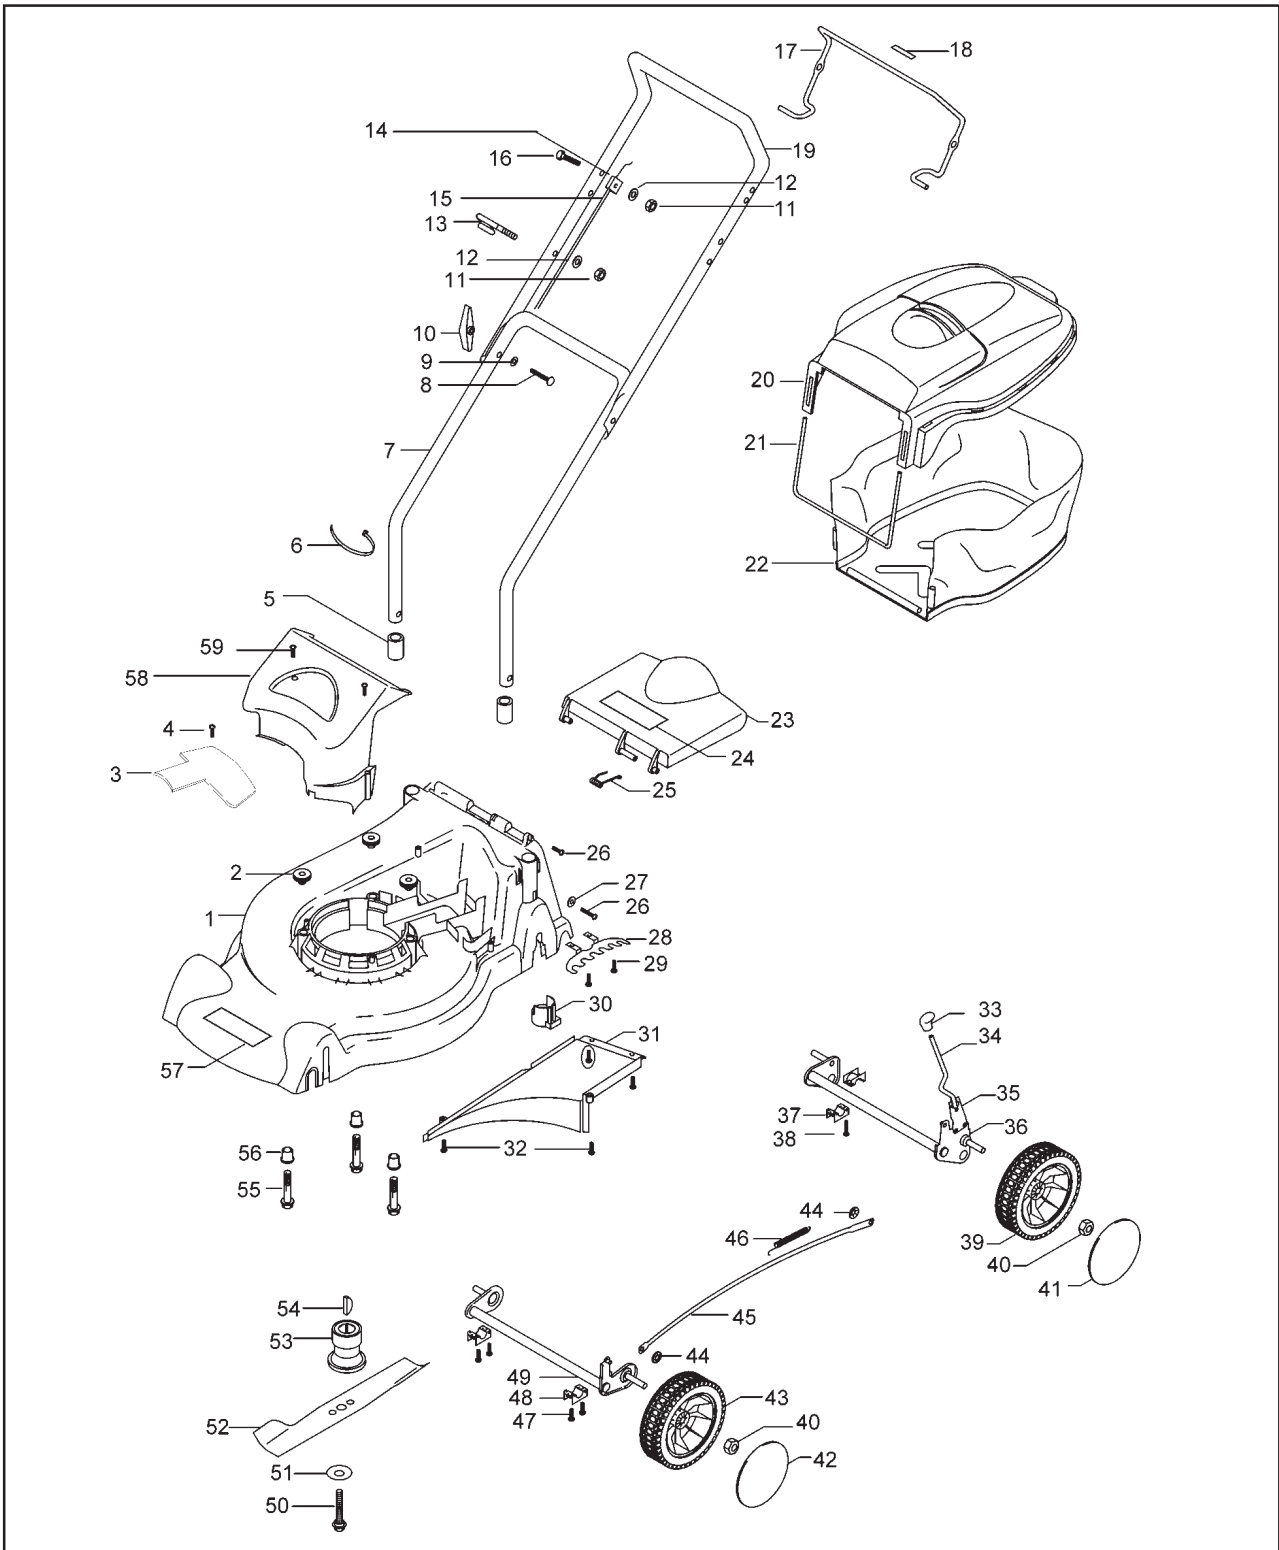

Brand | Flymo

Date | 03.03.04 | Sheet 1/2

Publication No. AP0403001

Model

Lawnchief 450

Product Number

9645421-01

Date	03.03.04	Sheet 2/2

Brand	Flymo	Pos

Lawnchief 450

Pos	Part No	Description	Qty	Part No	Description	Qty
			42	512799374	Hubcap 7"	2
			43	512794901	8" Wheel and Tyre	2
			44	514967900	Starlock washer	2
			45	511925402	Link Arm Universal	1
			46	513865900	Spring	1
			47	514975301	Screw No 8	4
			48	513861800	Axle Clamp	2
			49	511889200	Front Axle	1
			50	514667709	Bolt Blade	1
			51	513948000	Washer Bevelled	1
			52	511922400	Blade 45cm	1
			53	512800100	Blade Adaptor	1
			54	514005300	Key (Woodruff)	1
			55	514916700	Bolt Engine	3
			56	513962100	Bush Deck Insulator	3
			57	513117500	Label Lawnchief	1
			58	510691064	460 Battery Cover	1
			59	514975301	Screw No 8	2
1	510704664	Deck 46cm Orange	1			
2	514855100	Bush Deck Insulator	3			
3	513933867	460 Drive Cover Guard	1			
4	514975301	Screw No.8 Polymate	2			
5	512799967	Deck Collar	2			
6	513084200	Tie Wrap	4			
7	511883968	Handle Lower Grey	1			
8	514994501	M8 Coachbolt	2			
9	514916400	Washer 8mm	2			
10	512793167	Wing Knob M8 Black	2			
11	514718000	Nut M6 Nyloc	2			
12	514026600	Washer 6.4-6.7	2			
13	513076300	Cord Guide	1			
14	516877309	Wire Clamp Double	1			
15	513053900	Cable Briggs Brake	1			
16	725237851	Screw M6 x 40	1			
17	510694867	Bale Arm Brake Black	1			
18	513953200	Label Stop	1			
19	511891968	Handle Upper	1			
20	510691164	Downvent Grassbag Hardtop	1			
21	513934801	Softbox Bar	1			
22	511926003	Softbox	1			
23	510685964	Safety Flap Orange	1			
24	513998700	Warning Label	1			
25	513862000	Safety Flap Spring	1			
26	514992302	Screw No 8	2			
27	514931300	Washer	2			
28	512786300	Quadrant 6 Position	1			
29	514975301	Screw No8	2			
30	513050868	Handle Support	2			
31	510690967	460 Collection Plate	1			
32	514975301	Screw No 8 Polymate	4			
33	512792567	Knob Height Adjuster	1			
34	513079300	Change Lever Universal	1			
35	513772400	Adjustment Spring	1			
36	511889700	Axle Rear Push 46cm	1			
37	513861800	Axle Clamp	4			
38	514975304	Screw No 8 Polymate	4			
39	512796501	8" Wheel and Tyre	2			
40	514913400	Nut M10x1.5 Nylock	4			
41	512799574	Hub Cap 8"	2