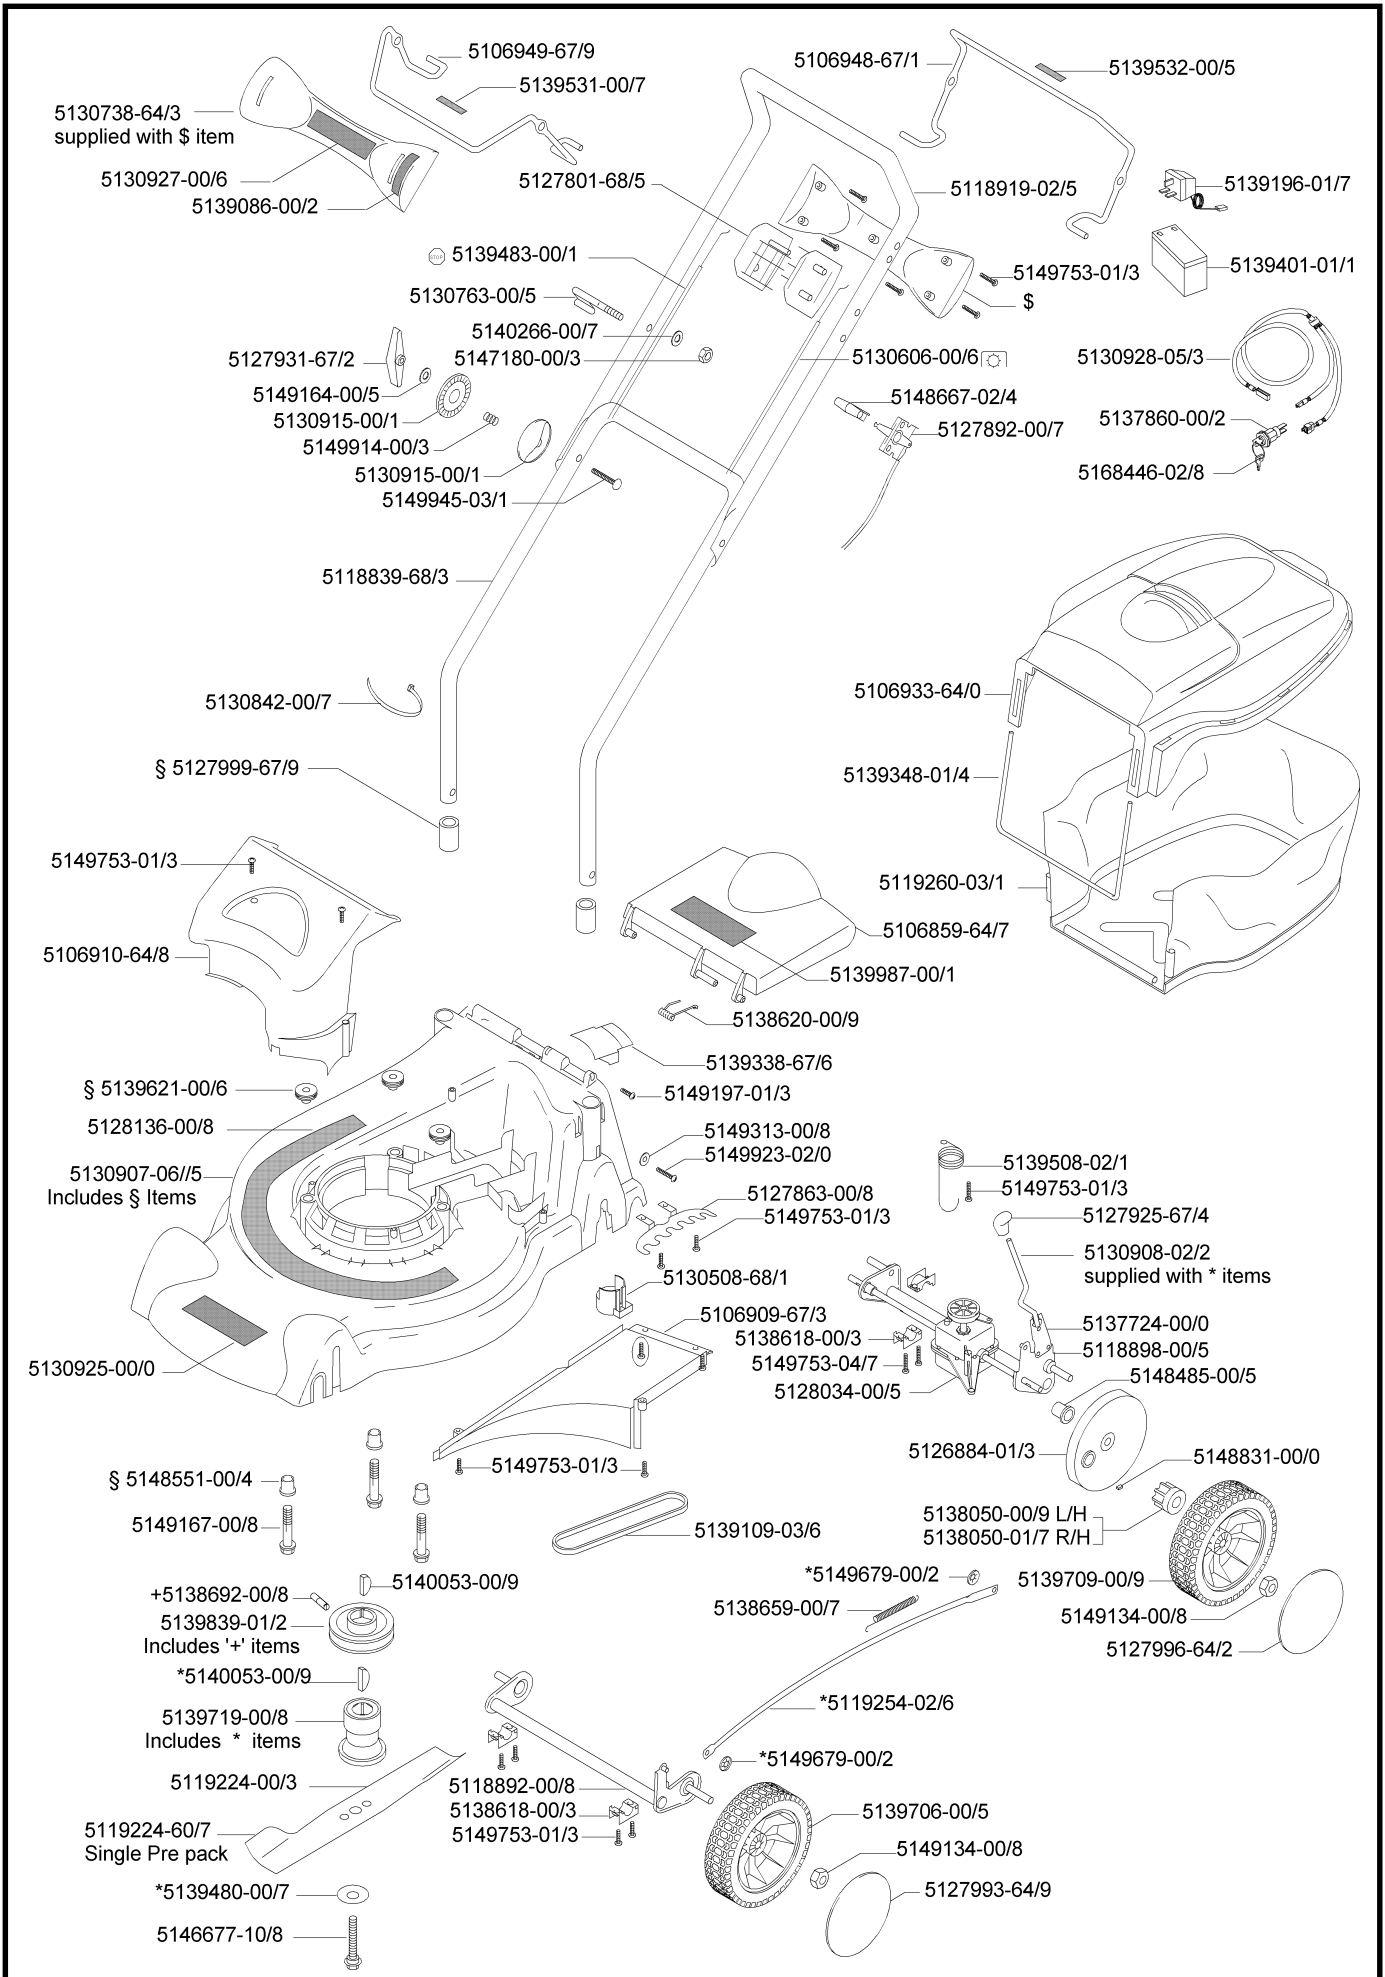

Petrol Wheeled: 7898

11/08/06

AP0608002

**IPL, Lawnchief, 450PDE, 9645421-00, 2006-08**

Part Number	Description	Qty	Note	Part Number	Description	Qty	Note
5106859-64/7	SAFETY FLAP (ORANGE)	1		5138659-00/7	SPRING CHA 12557	1	
5106909-67/3	460 COLLECTION PLATE	1		5138692-00/8	M8X12 GRUB SCREW	1	
5106910-64/8	460 BATTERY COVER	1		5139086-00/2	LABEL:THROTTLE	1	
5106933-64/0	SOFTBOX ASSEMBLY (ORANGE)	1		5139109-03/6	V-BELTS	1	
5106948-67/1	BALE ARM BRAKE BLACK	1		5139196-01/7	BATTERY CHARGER (UK)	1	
5106949-67/9	BALE ARM DRIVE BLACK	1		5139338-67/6	460 DRIVE COVER GUARD	1	
5118839-68/6	HANDLE:LOWER U GREY	1		5139348-01/4	SOFTBOX-BAR	1	
5118892-00/8	AXLE FRONT	1		5139401-01/1	BATTERY (LEAD ACID) NP7-12LB	1	
5118898-00/5	AXLE REAR DRIVEN 46CM	1		5139480-00/7	WASHER:BEVELLED	1	
5118919-02/5	HANDLE UPPER UPSWEPT	1		5139483-00/1	CABLE:BRAKE TECUMSEH ENG.	1	
5119224-00/3	BLADE 45CM	1		5139508-02/1	SPRING GEARBOX 46CM (12825)	1	
5119254-02/6	LINK ARM UNIVERSAL 46CM	1		5139531-00/7	LABEL-DRIVE LEVER (6281300)	1	
5119260-03/1	DOWNVENT GRASSBAG	1		5139532-00/5	LABEL-STOP (5162814-00)	1	
5126884-01/3	BACKPLATE	2		5139621-00/6	BUSH DECK INSULATOR	3	
5127801-68/5	CONSOLE CARRIER PLATE (GREY)	2		5139706-00/5	SPARES PACK:7"WHEEL AND TYRE	1	
5127863-00/8	QUADRANT 6 POSITION CHA 460	1		5139709-00/9	8IN WHEEL & TYRE (DRIVEN)	2	
5127892-00/7	CABLE THROTTLE CONSOLE(TEC)	1		5139719-00/8	SPARES KIT (B/ADAPTOR SHORT)	1	
5127925-67/4	KNOB HEIGHT ADJUST (6868309)	1		5139839-01/2	VEE PULLEY.PETROL ENGINE	1	
5127931-67/2	WING KNOB M8 (BLK)5168570-09	2		5139987-00/1	WARNING LABEL (PETROL YELLOW)	1	
5127993-64/9	HUB CAP 7 INCH PUSH ORANGE	2		5140053-00/9	KEY(WOODRUFF)	2	
5127996-64/2	HUB CAP 8 INCH DRIVE ORANGE	2		5140266-00/7	WASHER 6.4-6.7 IDX12.1-12.3	1	
5127999-67/9	DECK COLLAR	2		5146677-10/8	BOLT BLADE 90 O/A LG.	1	
5128034-00/5	GEARBOX 1 SPEED 46CM	1		5147180-00/3	NUT M6 NYLOC GME/D	1	
5130508-68/1	HANDLE SUPPORT 46CM (GREY)	2		5148485-00/5	AXLE BUSH	2	
5130606-00/6	CABLE CLUTCH UNIVERSAL	1		5148551-00/4	BUSH DECK INSULATOR	3	
5130738-64/3	CONSOLE ASSY (ORANGE)	1		5148667-02/4	KNOB (BLACK)	1	
5130763-00/5	CORD GUIDE(6627101)(28.4.20)	1		5148831-00/0	PAWL	2	
5130842-00/7	TIE WRAP (3.5 X 150)	4		5149134-00/8	NUT M10X1.5 NYLOCK	4	
5130907-06/5	DECK 46CM (ORANGE)	1		5149164-00/5	WASHER 8MM	2	
5130908-02/2	CHA LEVER UNIVERSAL	1		5149167-00/8	BOLT ENGINE SHANKED	3	
5130915-00/1	SPARES KIT TILT ADJUSTERS,	2		5149197-01/3	SCREW NO10-13X19LG SD PAN HD	1	
5130925-00/0	LABEL MODEL BRAND	1		5149313-00/8	2-BA LARGE BRIGHT WASHER	2	
5130927-00/6	LABEL CONSOLE FLYMO	1		5149679-00/2	STARLOCK WASHER 8MM	2	
5130928-05/3	LOOM ASSEMBLY	1		5149753-01/3	SCREW NO8X3/4IN POLYMATE	18	
5137724-00/0	ADJUSTMENT SPRING	1		5149753-04/7	SCREW NO8 POLYMATE X 1-1/4IN	4	
5138050-00/9	DRIVE SPROCKET	1		5149914-00/3	SPRING TILT ADJUST (12657)	2	
5138050-01/7	DRIVE SPROCKET	1		5149923-02/0	SCREW NO8X45 PAN HEAD	2	
5138618-00/3	AXLE CLAMP	6		5149945-03/1	M8 COACHBOLT	2	
5138620-00/9	SAFETY FLAP SPRING (12598)	1		5168446-02/8	KEY (1 PAIR)	1	