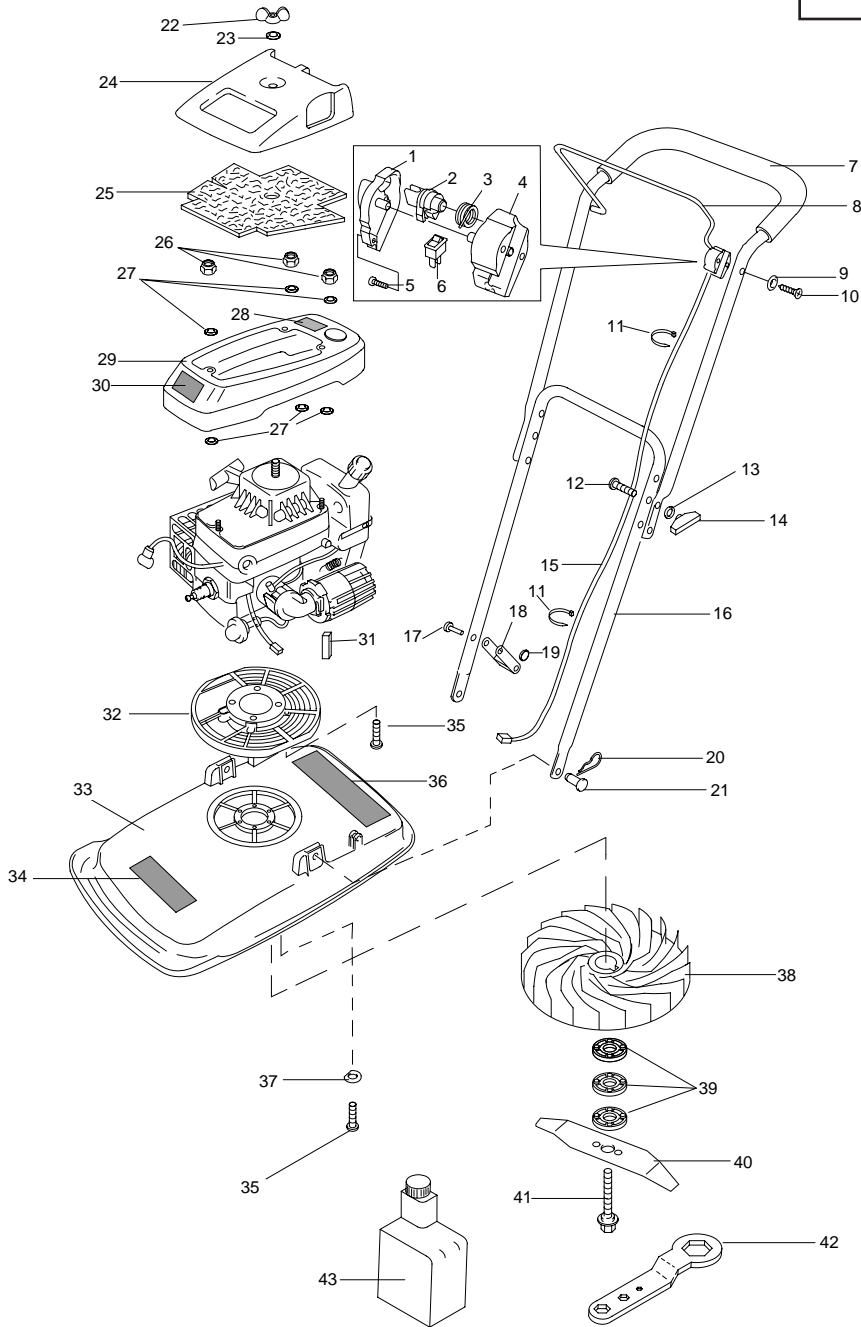

MODEL	L400
PRODUCT NO.	9634043

### PARTS LIST

**PRODUCT APPLICATION**  
 9634043-59 GB,EI,F,B,NL,A,D,  
 CH,E,P,I,N,DK,S,SF

Key	Part Number	Description	Qty	Key	Part Number	Description	Qty
01	5127408-00/2	COVER	1	22	5149259-00/3	NUT,WING	1
02	5138255-00/4	ACTUATOR	1	23	5146338-00/8	WASHER	1
03	5149240-00/3	SPRING	1	24	5106763-00/5	DEBRIS GUARD	1
04	5127407-00/4	HOUSING	1	25	5127604-00/6	FILTER	1
05	5146672-00/0	SCREW	3	26	5149241-00/1	NUT	3
06	5149222-00/1	SWITCH	1	27	5140266-00/7	WASHER	6
07	5117812-05/6	HANDLE, UPPER	1	28	5149607-00/3	LABEL	1
08	5117849-01/7	BAIL ARM	1	29	5106625-01/4	COWL	1
09	5149313-00/8	WASHER	1	30	5138342-00/0	LABEL	1
10	5149282-00/5	SCREW	1	31	5149443-00/3	KEY	1
11	5147150-00/6	TIE WRAP	5	32	5106660-00/3	ADAPTOR	1
12	5149198-01/1	BOLT	2	33	5106205-16/3	HOOD	1
13	5140266-00/7	WASHER	2	34	5149265-00/0	LABEL-FLYMO	1
14	5137679-00/6	WING KNOB	2	35	5141585-01/7	SCREW	10
15	5149175-00/1	CABLE	1	36	5138258-01/6	LABEL:WARNING	1
16	5126696-08/6	HANDLE,LOWER	1	37	5149313-00/8	WASHER	6
17	5148506-02/4	CLEVIS PIN	1	38	5118000-06/5	IMPELLER/INSERT	1
18	5117851-00/5	UP-STOP LATCH	1	39	5138340-00/4	BLADE SPACER	1
19	5149344-00/3	WASHER,STARLOCK	1	40	5118026-00/3	BLADE	1
20	5140423-00/4	PIN,RETAINING	2	41	5149553-00/9	BLADE BOLT	1
21	5140092-03/1	PIN,PIVOT	2	42	5130109-00/1	SPANNER	1
				43	5117838-00/2	PETROL/OIL MIXING BOTTLE	1