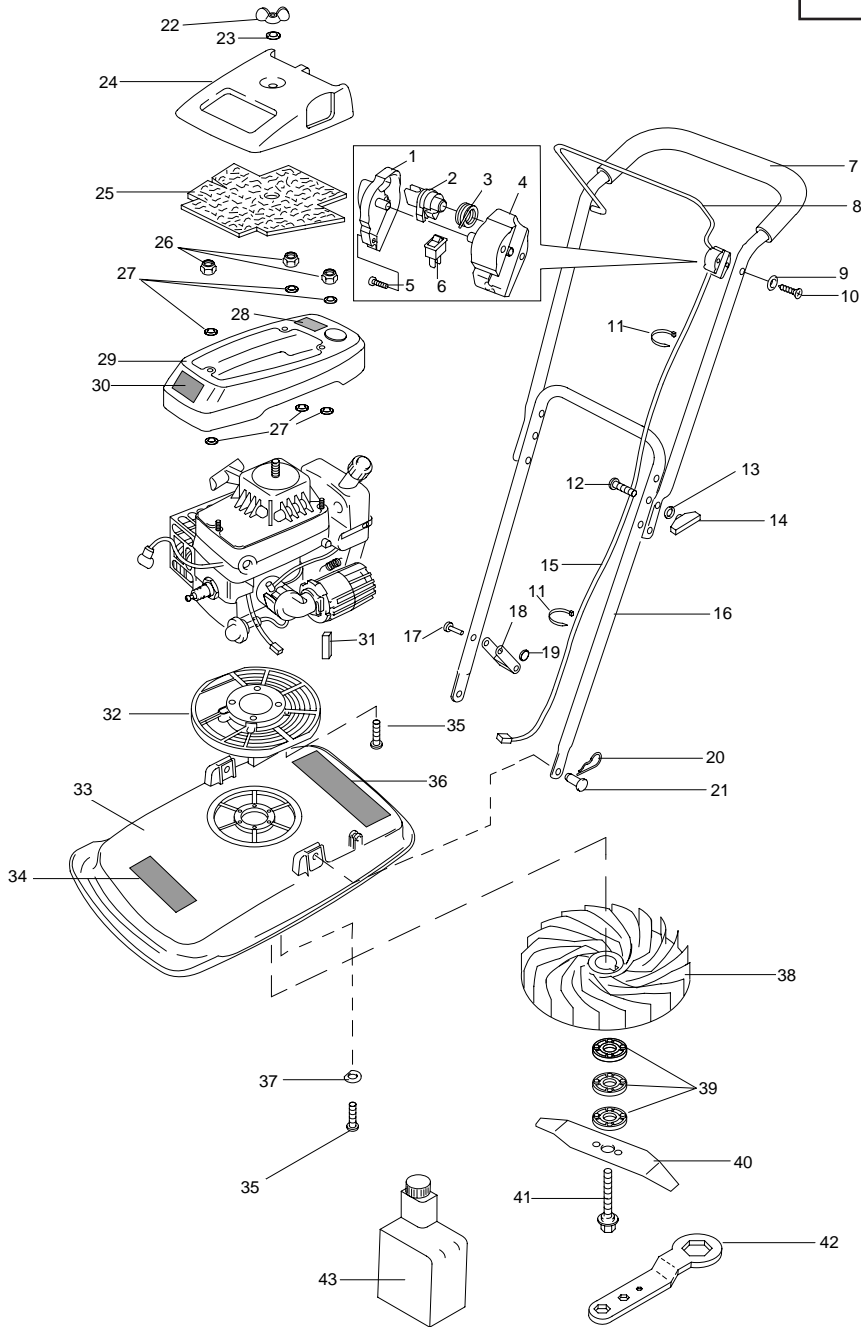

MODEL	L300
PRODUCT NO.	9630137

PARTS LIST

PRODUCT APPLICATION
 9630137-59 GB,EI,F,B,NL,A,D,
 CH,E,P,I,N,DK,S,SF

Key	Part Number	Description	Qty
01	5127408-00/2	COVER	1
02	5138255-00/4	ACTUATOR HUB	1
03	5149240-00/3	SPRING	1
04	5127407-00/4	HOUSING	1
05	5146672-00/0	SCREW	3
06	5149222-00/1	SWITCH	1
07	5117812-00/7	HANDLE UPPER	1
08	5117866-01/1	BAIL ARM	1
09	5149313-00/8	WASHER	7
10	5149282-00/5	SCREW	1
11	5147150-00/6	TIE WRAP	1
12	5149198-01/1	BOLT	2
13	5140266-00/7	WASHER	2
14	5137679-00/6	WING KNOB	2
15	5149175-00/1	CABLE	1
16	5117813-01/3	HANDLE LOWER	1
17	5148506-02/4	CLEVIS PIN	1
18	5117851-00/5	UP-STOP LATCH	1
19	5149344-00/3	WASHER,STARLOCK	1
20	5140423-00/4	PIN RETAINING	2
21	5140092-03/1	PIVOT PIN	2

Key	Part Number	Description	Qty
22	5149259-00/3	NUT,WING	1
23	5146338-00/8	WASHER	1
24	5106763-00/5	DEBRIS GUARD	1
25	5127604-00/6	FILTER	1
26	5149241-00/1	NUT	3
27	5140266-00/7	WASHER	3
28	5149607-00/3	LABEL,CLEANING	1
29	5106625-01/4	COWL	1
30	5138234-00/9	LABEL:MODEL	1
31	5149443-00/3	KEY	1
32	5106586-00/0	ADAPTOR	1
33	5106204-03/4	HOOD	1
34	5149265-00/0	LABEL-FLYMO	1
35	5141585-01/7	SCREW	7
36	5138258-01/6	LABEL:WARNING	1
38	5118000-06/5	IMPELLER/INSERT ASSEMBLY	1
39	5138340-00/4	BLADE SPACER	1
40	5127367-00/0	BLADE	1
41	5149553-00/9	BLADE BOLT	1
42	5130109-00/1	SPANNER	1
43	5117838-00/2	PETROL/OIL MIXING BOTTLE	1