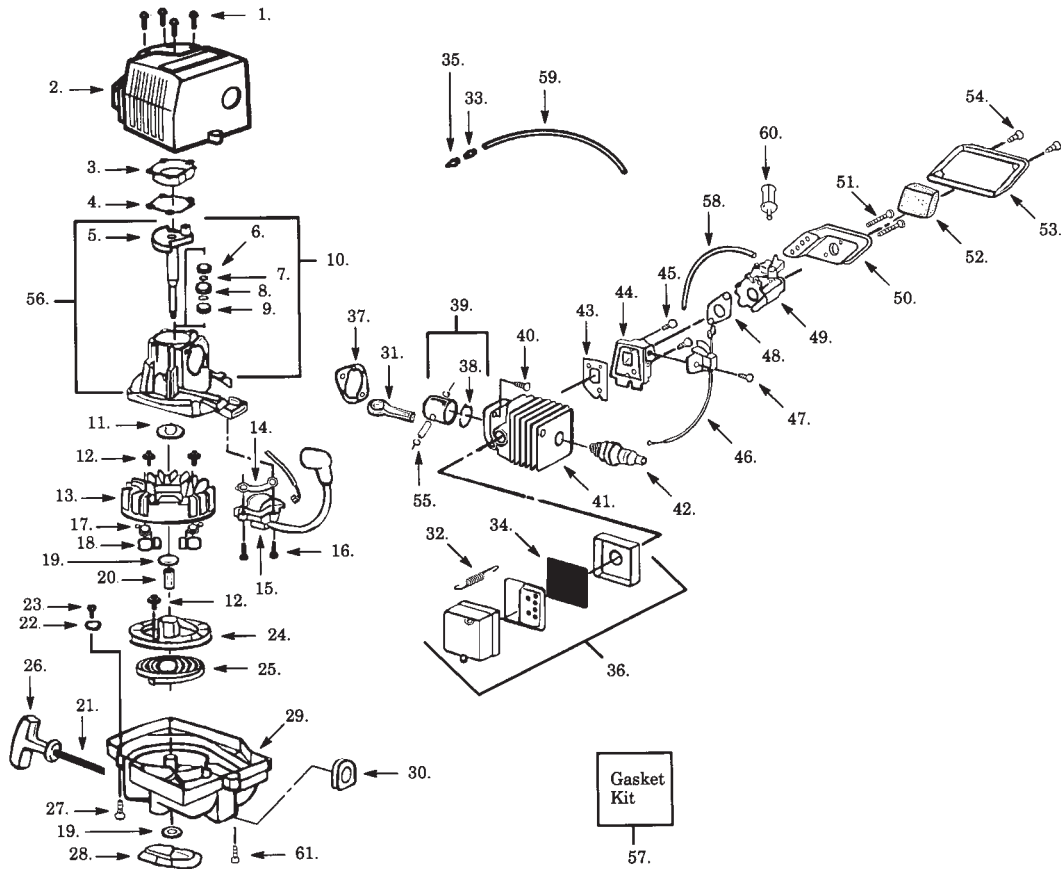

MODEL	HTL480 Hedgetrimmer
PRODUCT NO.	9527153

KEY	PART NUMBER	DESCRIPTION	QTY	KEY	PART NUMBER	DESCRIPTION	QTY
01	5300159-35/6	SCREW	4	32	5300299-30/1	MUFFLER SPRING	1
02	5300380-15/0	SHROUD	1	33	5300244-75/2	VENT FITTING	1
03	5300299-29/3	CRANKCASE COVER	1	34	5300361-80/4	MUFFLER SCREEN	1
04	5300191-81/3	GASKET	1	35	5300261-19/4	CHECK VALVE	1
05	5300143-07/9	CRANKSHAFT ASSEMBLY	1	36	5300693-52/9	MUFFLER KIT	1
06	5300321-25/3	INNER BEARING	1	37	5300191-87/0	CYLINDER GASKET	1
07	5300159-45/5	RETAINING RING	2	38	5300299-24/4	PISTON RING	1
08	5300191-79/7	CRANKCASE SEAL	1	39	5300693-50/3	PISTON KIT	1
09	5300321-24/6	OUTER BEARING	1	40	5300159-53/9	SCREW	2
10	5300148-61/5	CRANKCASE ASSY	1	41	5300694-05/5	CYLINDER	1
11	5300159-41/4	RETAINING RING	1	42	5300300-75/2	SPARK PLUG RCJ-8Y	1
12	5300158-82/0	SCREW	4	43	5300191-85/4	GASKET	1
13	5300391-49/6	FLYWHEEL ASSEMBLY	1	44	5300378-48/5	CARB ADAPTOR	1
14	5300361-45/7	SPACER	1	45	5300160-14/9	SCREW	2
15	5300391-63/7	IGNITION MODULE	1	46	5300143-84/8	THROTTLE CABLE ASSY	1
16	5300159-54/7	SCREW	2	47	5300157-75/6	SCREW	1
17	5300377-30/5	SPRING	2	48	5300191-83/9	GASKET	1
18	5300299-39/2	STARTER DOG	2	49	5300353-06/6	CARBURETTOR	1
19	5300158-28/3	WASHER	1	50	5300361-92/9	COVER, AIR FILTER	1
20	5300159-30/7	FLYWHEEL SPACER	1	51	5300158-49/9	SCREW	2
21	5300692-32/3	ROPE KIT	1	52	5300299-34/3	AIR FILTER	1
22	5300159-63/8	RETAINER	2	53	5300361-93/7	COVER, AIR FILTER	1
23	5300154-96/9	SCREW	1	54	5300156-35/2	SCREW	2
24	5300693-53/7	STARTER PULLEY	1	55	5300151-62/7	PISTON PIN RETAINER	2
25	5300293-95/7	STARTER SPRING	1	56	5300149-73/8	C'CASE & C'KSHAFT ASSY	1
26	5300275-69/9	STARTER HANDLE	1	57	5300694-07/1	GASKET KIT	1
27	5300158-86/1	SCREW	4	58	5300692-47/1	FUEL LINE KIT	1
28	5300143-96/2	CLUTCH ASSEMBLY KIT	1	59	5300692-16/6	VENT PIPE	1
29	5300145-33/0	FAN HOUSING	1	60	5300143-62/4	FUEL FILTER	1
30	5300191-82/1	GROMMET	1	61	5300159-34/9	SCREW	1
31	5300143-97/0	CONNECTING ROD ASSY	1