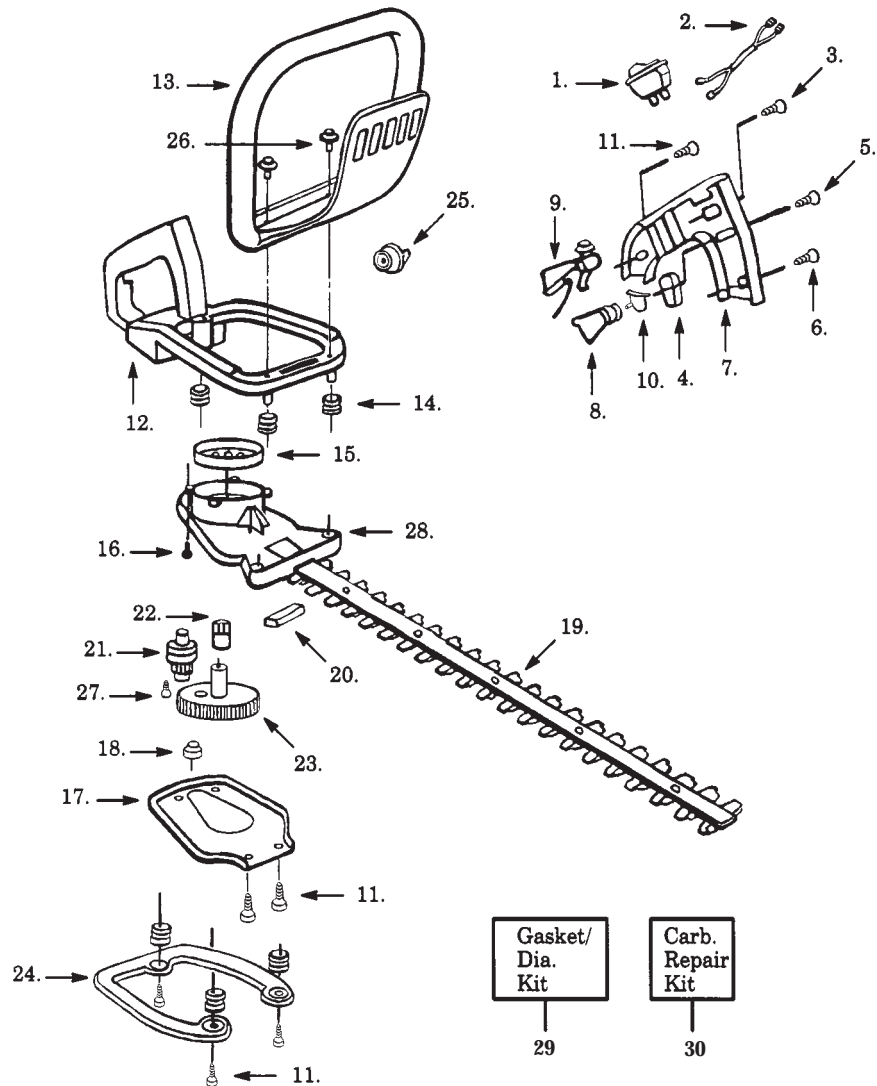

MODEL	HTL480 Hedgetrimmer
PRODUCT NO.	9527153

KEY PART NUMBER	DESCRIPTION	QTY	KEY PART NUMBER	DESCRIPTION	QTY
01	5300299-54/1 IGNITION SWITCH	1	16	5300158-14/3 SCREW	4
02	5300364-43/6 LEAD WIRE ASSY	1	17	5300299-16/0 GEAR BOX PLATE	1
03	5300157-75/6 SCREW	1	18	5300321-21/2 BUSHING-BLADE	1
04	5300299-58/2 TRIGGER LEVER	1	19	5300363-71/9 BLADE ASSY 19"	1
05	5300159-40/6 SCREW	1	20	5300299-48/3 BLADE SEAL	1
06	5300157-70/7 SCREW	1	21	5300362-28/1 PINION ASSY	1
07	5300299-60/8 HANDLE COVER	1	22	5300160-13/1 DRIVE GEAR BEARINGS	1
08	5300299-56/6 THROTTLE TRIGGER	1	23	5300693-55/2 DRIVE GEAR ASSY	1
09	5300361-22/6 THROTTLE LOCKOUT	1	24	5300360-46/7 ISOLATOR PLATE	1
10	5300361-23/4 TRIGGER SPRING	1	25	5300148-71/4 FUEL CAP ASSY	1
11	5300159-34/9 SCREW	3	26	5300159-55/4 SCREW	3
12	5300377-01/6 REAR HANDLE & TANK ASSY	1	27	5300158-05/1 SCREW	1
13	5300949-92/1 FRONT HANDLE	1	28	5300143-99/6 GEAR BOX ASSY	1
14	5300299-46/7 ISOLATOR SPRING	6	29	5300353-12/4 CARB REPAIR KIT	1
15	5300481-13/1 CLUTCH DRUM	1	30	5300353-13/2 GASKET/DIAPHRAGM KIT	1