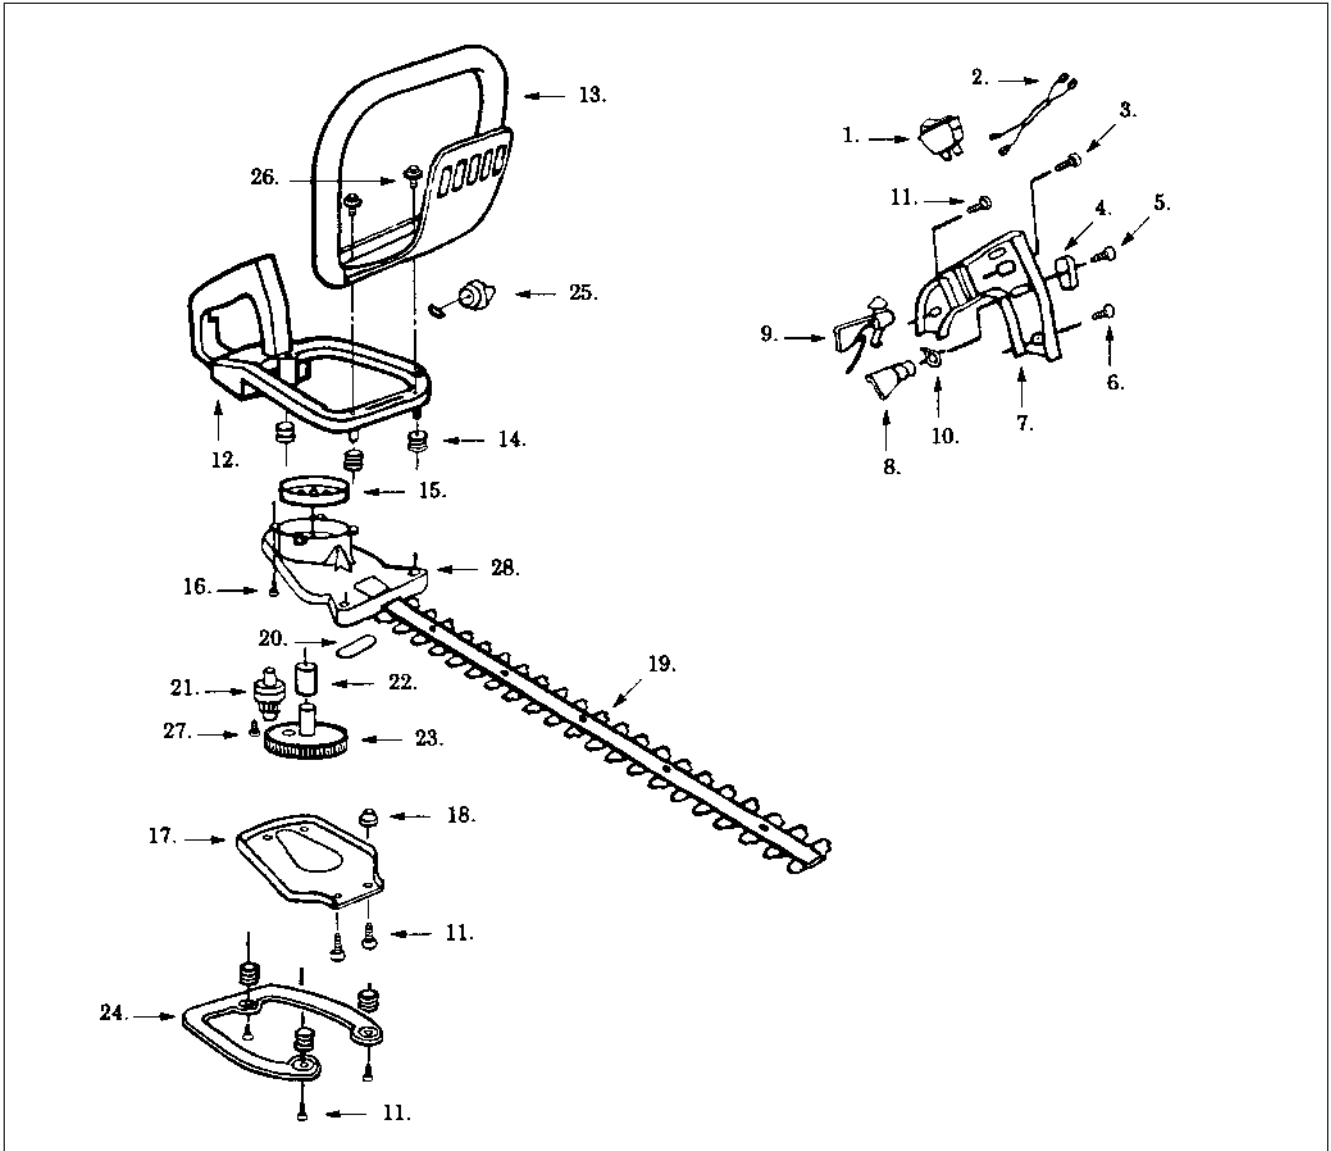

MODEL Flymo HTL170

9527152-47

GB.EI

ILLUSTRATED PARTS LIST

Key	Part Number	Description	Qty	Key	Part Number	Description	Qty
01	5300299-54/1	Ignition Wire	1	15	5300481-13/1	Clutch Drum	1
02	5300364-43/6	Lead Wire Assy	1	16	5300158-14/3	Screw	2
03	5300159-40/6	Screw	1	17	5300299-16/0	Gear Box Plate	1
04	5300299-58/2	Trigger Lever	1	18	5300321-21/2	Bushing Blade	1
05	5300157-75/6	Screw	1	19	5300949-91/3	Blade Assy 17"	1
06	5300157-70/7	Screw	1	20	5300299-48/3	Blade Seal	1
07	5300299-60/8	Handle Cover	1	21	5300362-28/1	Pinion Assy	1
08	5300299-56/6	Throttle Trigger	1	22	5300321-23/8	Drive Gear Bushing	1
09	5300361-22/6	Throttle Lockout	1	23	5300693-55/2	Drive Gear Assy	1
10	5300361-23/4	Trigger Spring	1	24	5300360-46/7	Isolator Plate	1
11	5300159-34/9	Screw	4	25	5300108-45/2	Tank Cap Complete	1
12	5300143-98/8	Rear handle & Tank	1	26	5300159-55/4	Screw	2
13	5300949-92/1	Front Handle	1	27	5300158-05/1	Screw	1
14	5300299-46/7	Isolator Spring	6	28	5300146-11/4	Gearbox Assy	1