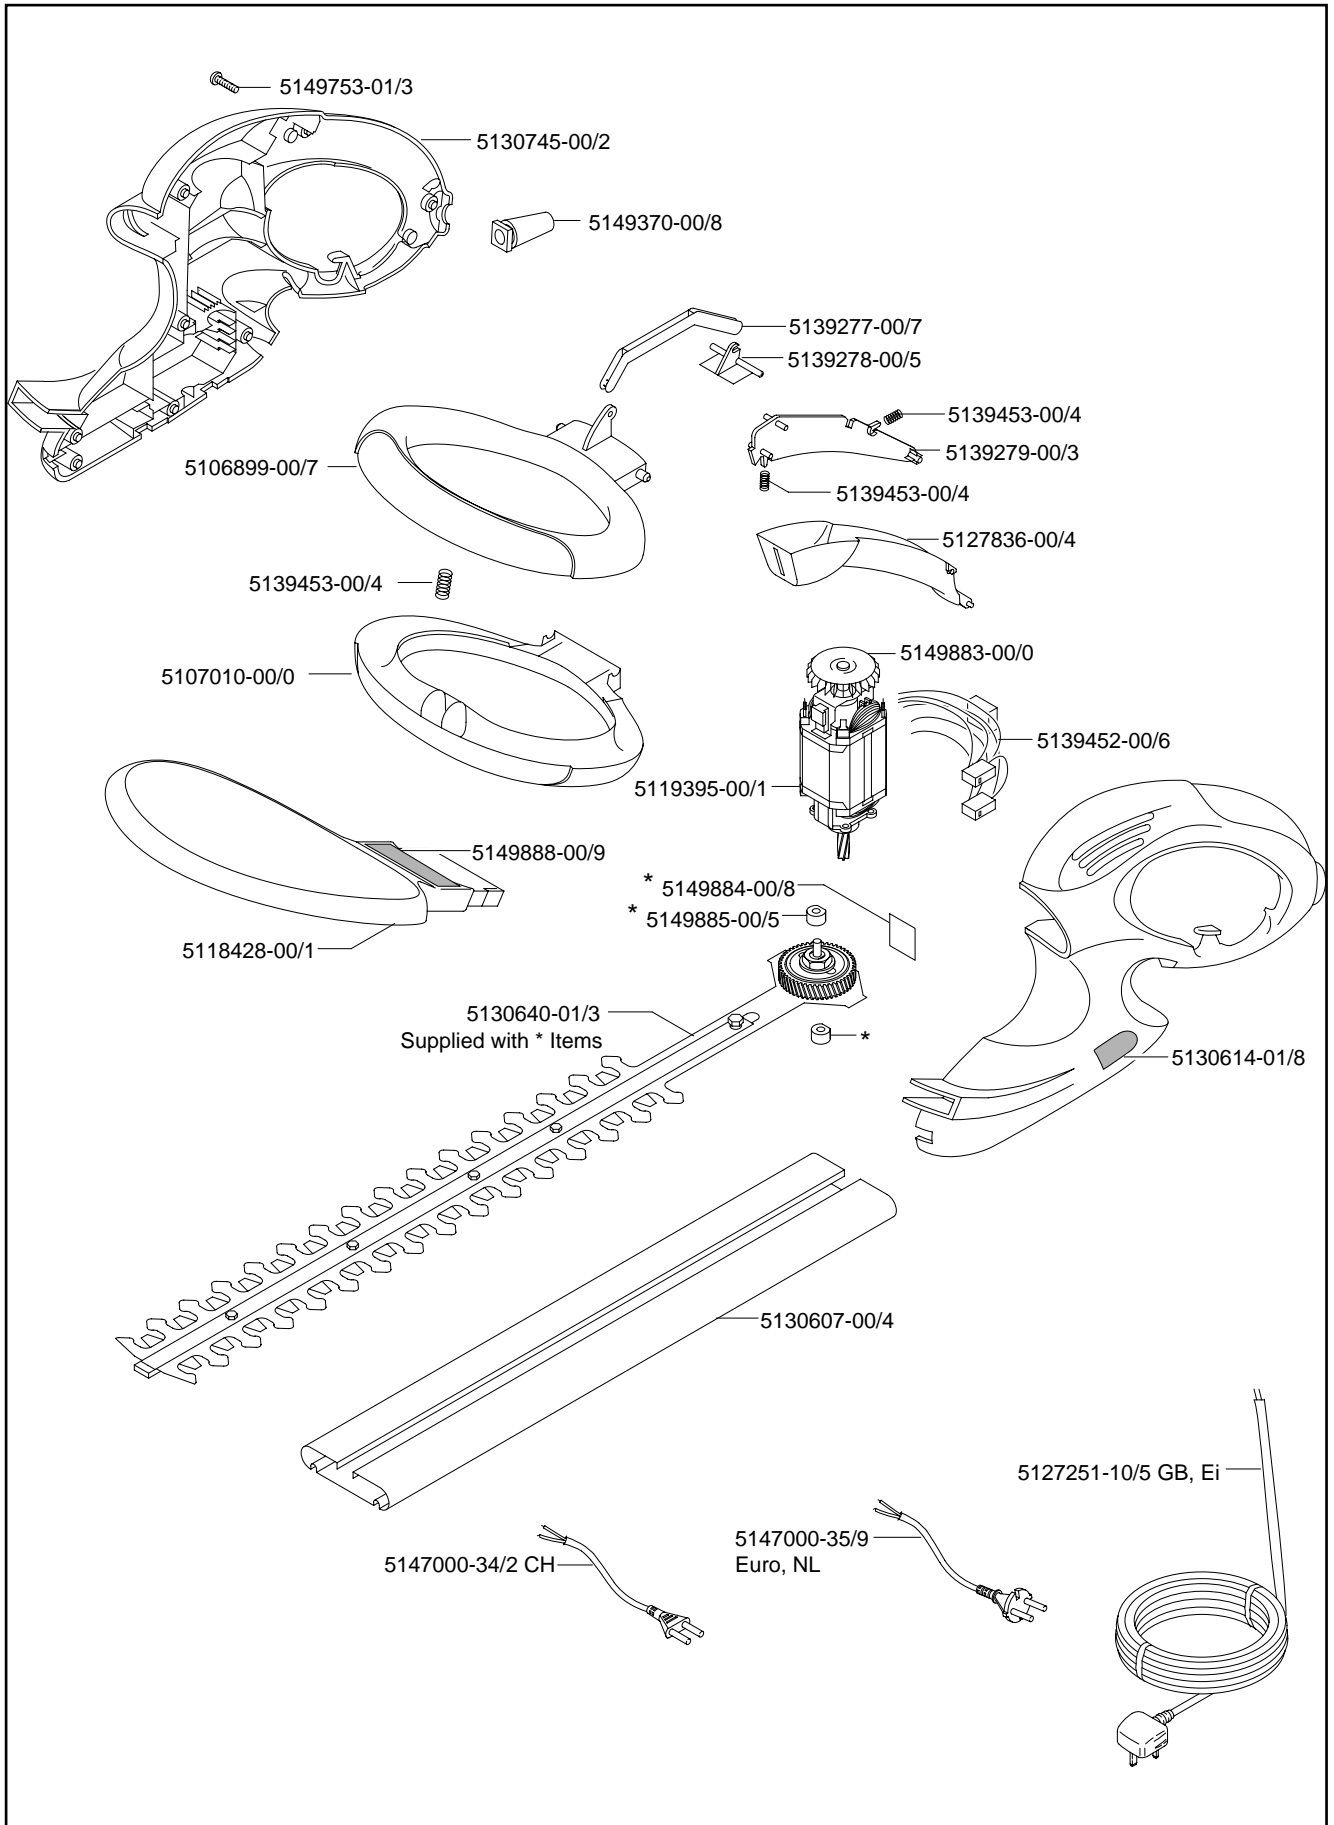

MODEL	Flymo HT42S		
9648141-01 GB,EI	9648141-22 CH	9648141-62 Euro	9648141-68 NL

## Electric Hedge Trimmer

*Lightweight, for quick and easy hedge trimming*

- Lightweight product makes hedge trimming less tiring.
- Powerful Double action blades for faster neater finish.
- Two handed operation for safer hedge trimming.
- Safety blades prevent accidental injury.
- Blades stop in under 1/2 second for added safety.
- Blade sheath for safe storage.
- Transparent hand guard for user protection.

### Features

Blade Length .....	42 cm
Motor Power .....	400 W
Blade Gap .....	16 mm
Cutting movement .....	2300 strokes / min
Two handed safety switch .....	Yes
Blade stopping time .....	0.5 second
Blade sheath .....	Yes
Carton Dimensions .....	890x185x204 mm
Weight (Unpacked) .....	2.4 Kg
Weight (Packed) .....	3.9 Kg