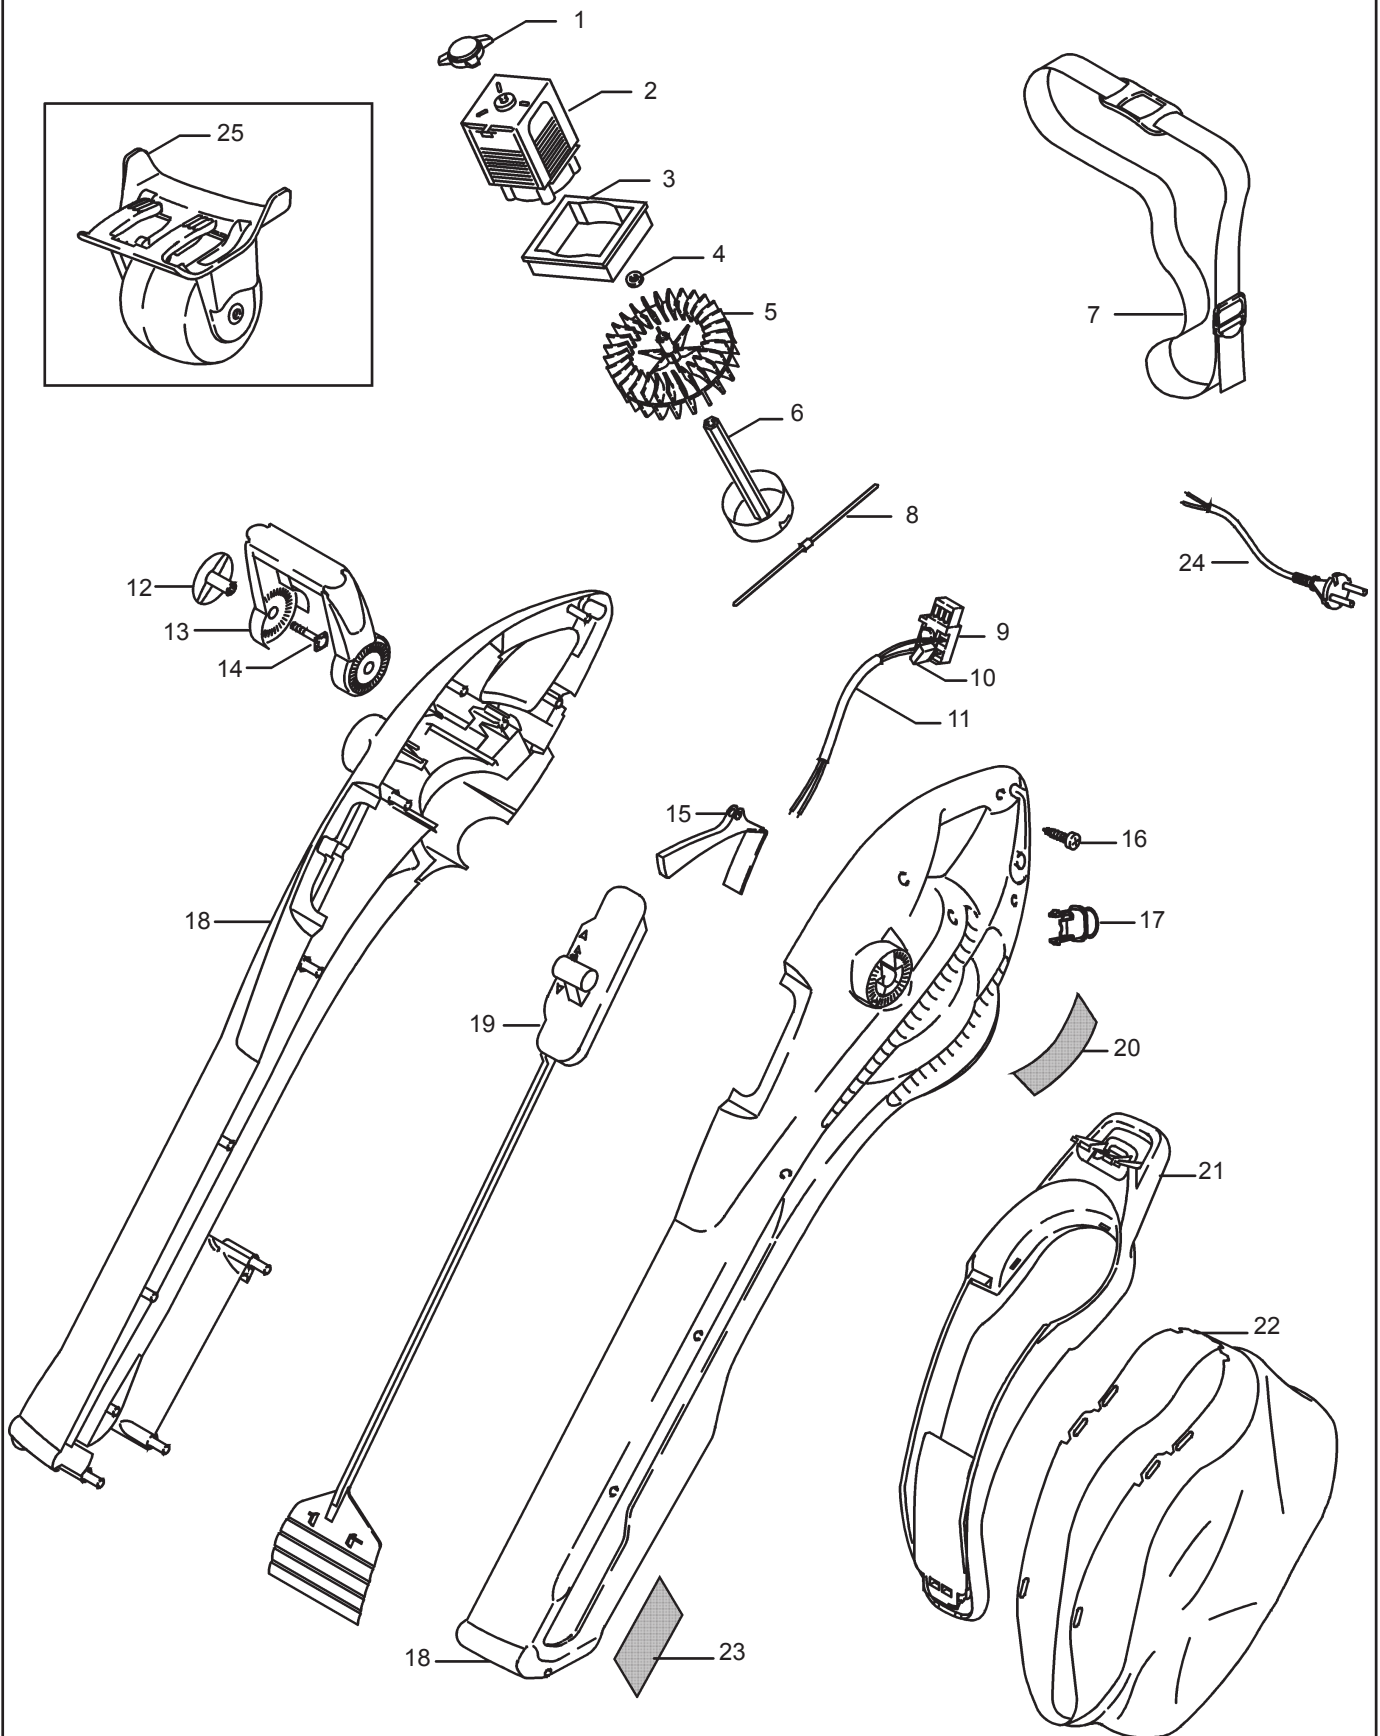

Replaces AP0506001 & AP0512004

**IPL, Flymo, Gardenvac 2500 Turbo, 9648637-22, 9648637-62 2007-12**

<b>Item</b>	<b>PNC</b>	<b>Description</b>	<b>Qty</b>	<b>Notes</b>
1	513 11 81-00	COLLAR:ABS	1	
2	511 78 99-62	MOTOR AMETEK 9361750	1	
3	513 85 92-00	RUBBER SUSP.RING	1	
4	514 91 64-00	WASHER 8mm	1	
5	511 83 77-60	IMPELLER 113mm DIA	1	
6	510 72 84-68	CUTTING HEAD	1	
7	513 93 66-00	STRAP-LOW COST	1	
8	513 85 93-00	BLADE-CLIP-ON	5	
9	513 86 09-00	SWITCH:8A 250V GREY TRIGGER	1	
10	514 98 66-00	CAPACITOR 0.22uF	1	
11	513 86 04-03	INTERNAL LEAD ASSY 1500W G/V	1	
12	512 75 77-68	WING KNOB	2	
13	511 80 99-68	FRONT HANDLE	1	
14	514 88 59-01	SQUARE HEAD BOLT	2	
15	512 80 37-68	SWITCH ACTUATOR	1	
16	514 66 72-00	SCREW NO6 POZIDRIVE RECESSED	12	
17	512 77 32-68	CORD ANCHOR BELL MOUTH GREY	1	
18	514 98 41-04	CLAMSHELLS PACKED	1	
19	510 68 49-68	VALVE MECHANISM	1	
20	513 11 73-01	LAB:WARNING GEN2 SHRED YELLO	1	
21	513 05 87-68	BAG FRAME / FLAP ASSEMBLY	1	
22	510 68 48-00	DEBRIS BAG	1	
23	510 74 55-00	LABEL MODEL 2500W TURBO	1	CH
23	510 74 69-00	LABEL MODEL 2500W	1	EU
24	514 70 00-03	LEAD (SWISS) (BLACK)	1	CH
24	514 70 00-40	LEAD EURO	1	EU
25	511 84 00-00	ROLLER ASSEMBLY (VAC WHEEL	1	