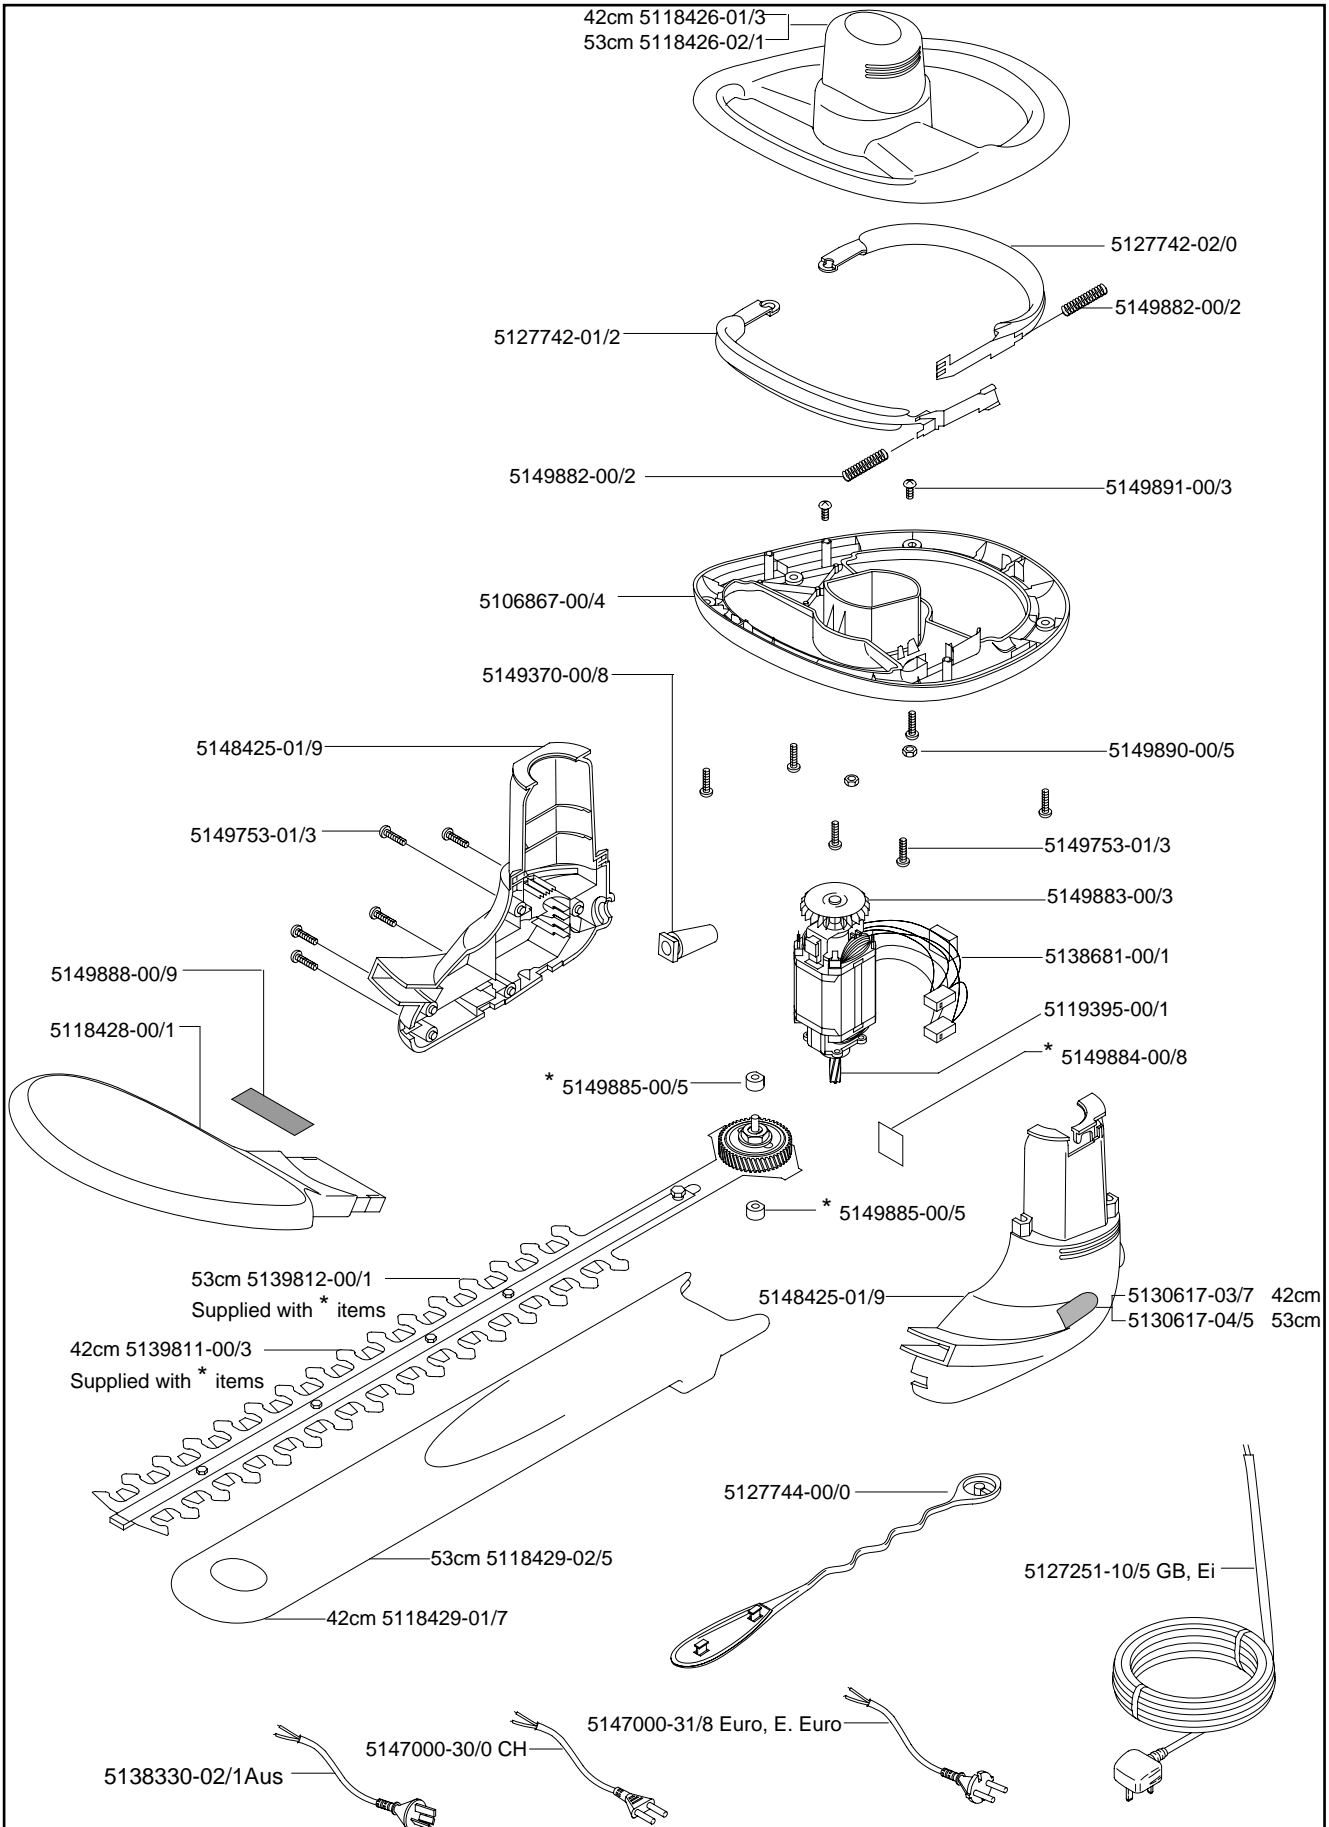

**MODEL**      **EHT 420/530**

**EHT420** 9648100-01 GB,EI    9648100-22 CH    9648100-67 E.Euro    9648100-86 W.Euro    9648100-99 Aus  
**EHT530** 9648110-01 GB,EI    9648110-22 CH    9648110-67 E.Euro    9648110-86 W.Euro    9648110-99 Aus

## Unique design for light and easy handling

*The easiest way to trim your hedges*

- Unique handle design for comfortable trimming at any angle.
- Lightweight product makes trimming less tiring.
- Powerful Double action blades for a faster neater finish. Can cut branches up to 14mm in width.
- Two handed operation for safer hedge trimming.
- Safety blades prevent accidental injury.
- Blades stop in under 1/2 second for added safety.
- Blade sheath for easy storage.
- Gear overload protection.
- Wider switches for greater choice of grip.
- Transparent hand guard for user protection.

## Features

Blade Length .....	42 cm
Motor Power .....	400 W
Blade Gap .....	14 mm
Cutting movement .....	2100 strokes / min
Two handed safety switch .....	Yes
Blade stopping time .....	0.5 second
Blade design .....	Safety
Blade sheath .....	Yes
Carton Dimensions .....	805x235x195 mm
Weight (Unpacked) .....	2.5 Kg
Weight (Packed) .....	4.5 Kg

## Features

Blade Length .....	53 cm
Motor Power .....	400 W
Blade Gap .....	14 mm
Cutting movement .....	2100 strokes / min
Two handed safety switch .....	Yes
Blade stopping time .....	0.5 second
Blade design .....	Safety
Blade sheath .....	Yes
Carton Dimensions .....	925x235x195 mm
Weight (Unpacked) .....	2.6 Kg
Weight (Packed) .....	4.6 Kg