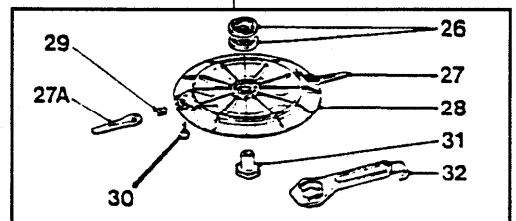

O/Seas Only

GB Only

**E400** 9634011  
9634012

Key	Part No	Description	Quantity	Comments
1	5117408-01/2	Cowl upper	1	GB,EI
	5117408-02/0	Cowl upper	1	
2	5126732-00/6	Label-Flymo	1	
3	5148649-01/4	Screw	16	
4	5137925-00/3	Filter	2	
6	5136692-01/8	Cable clamp	1	
7	5106436-00/8	Cowl lower	1	
8	5126891-1/1/3	Switchbox assembly	1	GB,E
	5126901-31/2	Switchbox assembly	1	A,B,D,F,NL
	5126901-32/0	Switchbox assembly	1	N,DK,S,SF
	5126901-33/3	Switchbox assembly	1	E,I,F
	5126902-1/1/3	Switchbox assembly	1	CH
	5126667-01/9	Switchbox assembly	1	AUS,NZ
9	5148552-01/0	Screw	2	
	5146672-00/0	Screw	2	AUS,NZ
10	5126816-15/5	Handle assy-upper	1	GB,EI
	5117411-00/8	Handle assy-upper	1	
11	5137750-00/5	Cable clip	1	
12	5117409-00/2	Handle-lower	1	
13	5148672-00/8	Handle bolt	2	
14	5140266-00/7	Washer	2	
15	5137679-00/6	Wing nut	2	
16	5140423-00/4	Spring clip	2	
	5141424-01/9	Split pin	2	AUS,NZ
17	5140092-00/7	Pivot pin	2	
18	5126950-01/2	Motor 240v	1	GB,EI,AUS,NZ
	5126950-02/0	Motor 220v	1	
20	5137955-00/0	Baseplate/pulley assy	1	GB,E
	5137968-01/3	Baseplate/pulley assy	1	
21	5148696-01/5	Screw	4	
22	5137872-00/7	Drive belt	1	
23	5137890-00/9	Hood assy - 40cm	1	
24	5147594-00/5	Pin	2	
25	5117227-02/4	Impeller	1	GB,EI
	5117227-01/6	Impeller	1	
26	5126987-00/6	Spacer	2	GB,EI
	5136668-01/8	Spacer	2	
27	5137852-00/9	Cutter - metal	2	GB,EI
27A	5137851-00/1	Cutter - plastic	2	GB,EI
28	5106439-00/2	Disc	1	GB,EI
	5126995-00/9	Blade - 40cm	1	O/Seas
29	5148698-00/3	Lug nut	2	GB,EI
30	5148844-00/3	Screw	2	GB,EI
31	5137823-00/0	Blade nut	1	GB,EI
	5137608-00/5	Blade bolt	1	O/Seas
32	5126682-00/3	Spanner	1	
33	5147793-00/3	Clip	2	A,B,D,F,NL,N,DK,S,SF
34	5126240-00/0	Cord guide	2	A,B,D,F,NL,N,DK,S,SF
35	5140943-00/1	Washer	4	
36	5148259-00/4	PTFE Washer	1	O/Seas
40	5126890-05/1	Cable	1	GB,EI