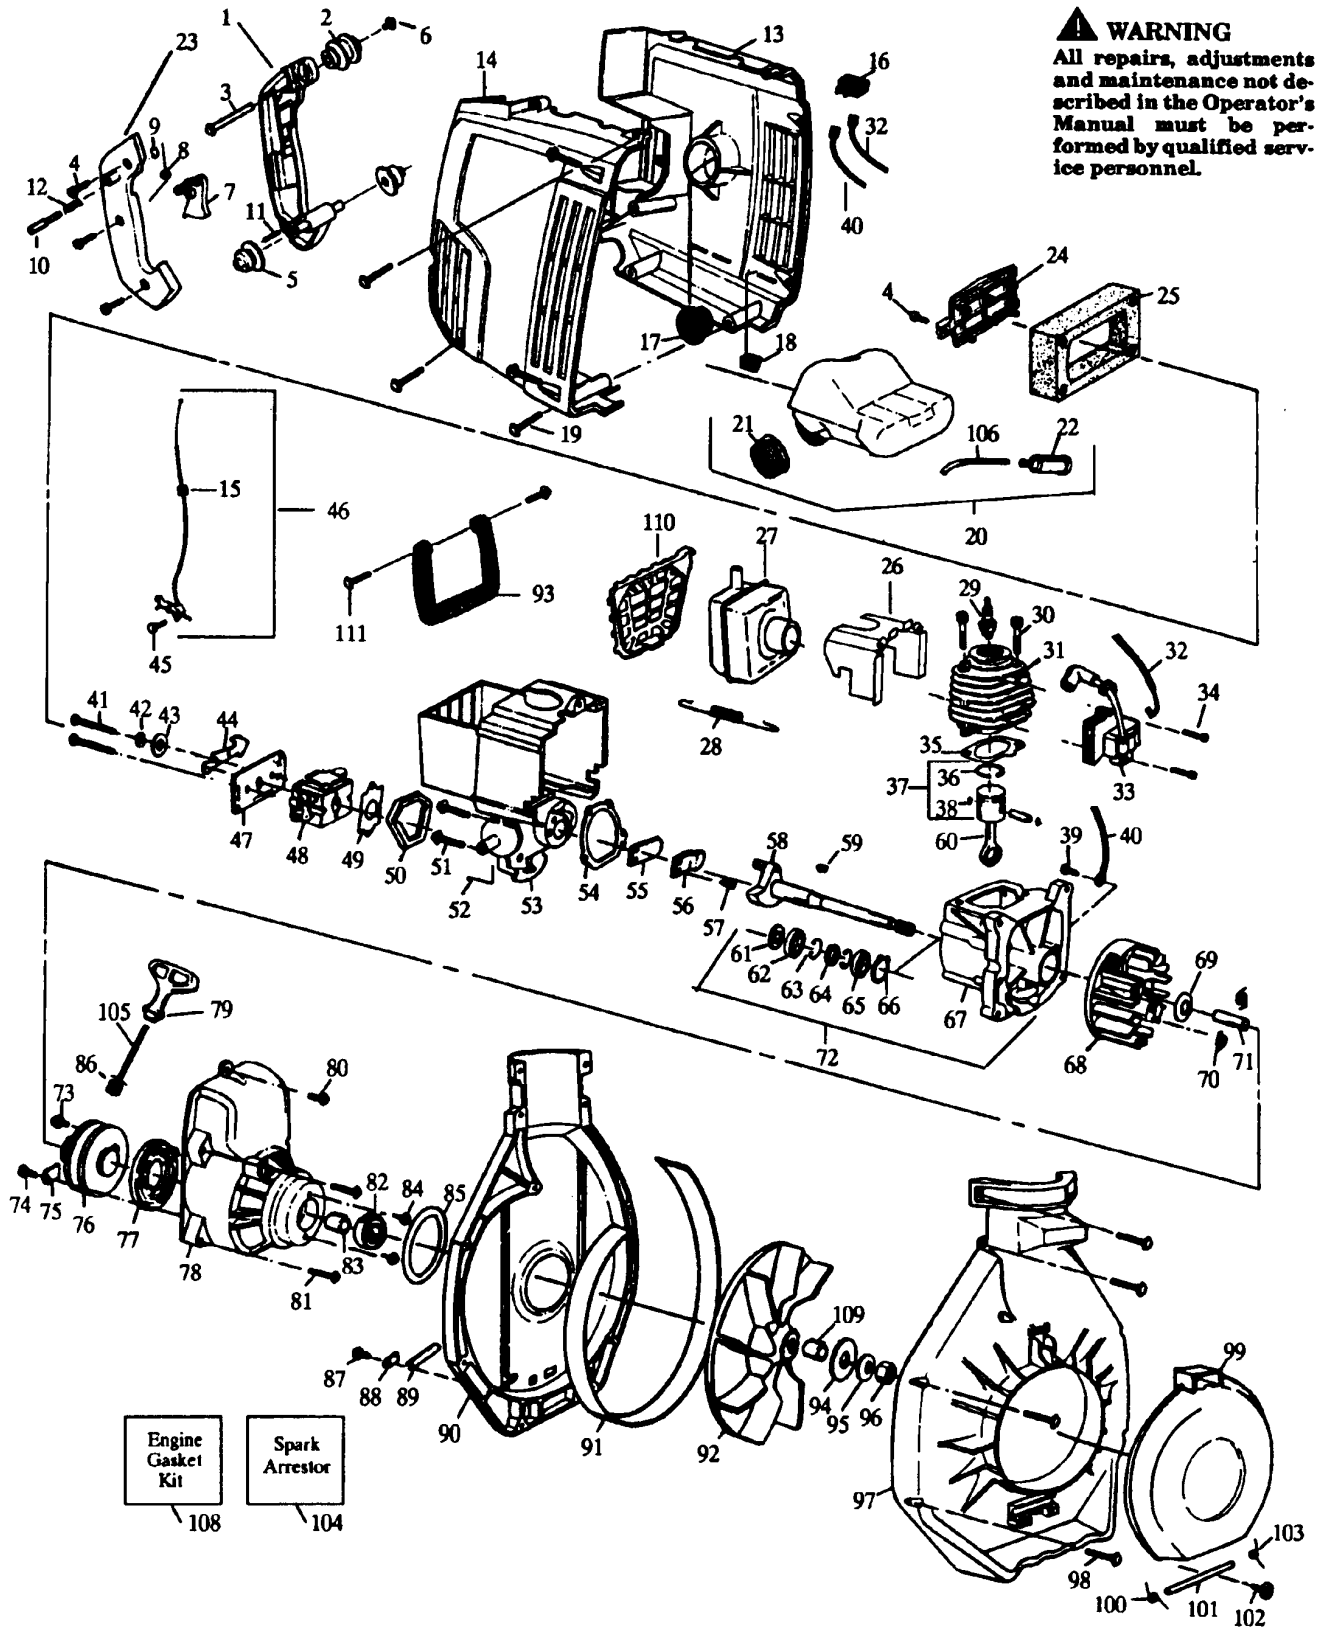

⚠ WARNING
All repairs, adjustments and maintenance not described in the Operator's Manual must be performed by qualified service personnel.

KEY	PART NUMBER	DESCRIPTION	QTY	KEY	PART NUMBER	DESCRIPTION	QTY
01	5300947-12/3	HANDLE BLACK	1	56	5300275-94/7	REED STOP	1
02	5300269-94/0	FRONT ISOLATOR	1	57	5300152-41/9	SCREW	2
03	5300291-11/8	SPACER	1	58	5300140-33/1	CRANKSHAFT ASSY	1
04	5300156-35/2	SCREW	3	59	5300151-26/2	FLYWHEEL KEY	1
05	5300291-30/8	REAR ISOLATOR	1	60	5300109-60/9	CONNECTING ROD ASSY	1
06	5300158-13/5	SCREW	2	61	5300157-88/9	SPACER	1
07	5300290-72/2	TRIGGER	1	62	5300321-03/0	INNER BEARING	1
08	5300275-97/0	SPRING	1	63	5300157-87/1	RETAINING RING	1
09	5300157-02/0	'C' CLIP	1	64	5300191-58/1	CRANKSHAFT SEAL	1
10	5300291-17/5	THROTTLE LOCK BUTTON	1	65	5300321-02/2	BEARING OUTER	1
11	5300158-40/8	PIN	1	66	5300157-89/7	RETAINING RING	1
12	5300247-72/2	SPRING	1	67	5300140-16/6	CRANKCASE ASSY	1
13	5300365-74/8	SHROUD L/H	1	68	5300391-36/3	FLYWHEEL ASSY	1
14	5300365-73/0	SHROUD R/H	1	69	5303479-87/6	WASHER	1
15	5300191-68/0	GROMMET	1	70	5300238-17/6	SPRING	2
16	5300692-92/7	SWITCH	1	71	5300291-76/1	SPACER	1
17	5300291-29/0	ISOLATOR	1	72	5300141-56/0	CRANKSHAFT/CASE ASSY	1
18	5300290-89/6	ISOLATOR TANK	1	73	5300158-23/4	SCREW	1
19	5300158-14/3	SCREW	7	74	5300154-96/9	SCREW	1
20	5300141-21/4	FUEL TANK ASSY	1	75	5300275-23/6	RETAINER	1
21	5300143-47/5	FUEL CAP ASSY	1	76	5300692-91/9	STARTER PULLEY KIT	1
22	5300108-97/3	FUEL FILTER	1	77	5300293-95/7	STARTER SPRING	1
23	5300141-60/2	HANDLE COVER ASSY	1	78	5300290-69/8	FAN HOUSING	1
24	5300293-31/2	COVER	1	79	5300275-69/9	STARTER HANDLE	1
25	5300291-12/6	AIR FILTER	1	80	5300157-75/6	SCREW	1
26	5300294-04/7	AIR BAFFLE	1	81	5300157-69/9	SCREW	2
27	5300692-93/5	MUFFLER	1	82	5300321-08/9	BEARING	1
28	5300291-16/7	SPRING	1	83	5300291-10/0	SPACER	1
29	5300300-75/2	SPARK PLUG RCJ-8Y	1	84	5300158-15/0	SCREW	2
30	5300152-39/3	SCREW	2	85	5300191-67/2	'O' RING	1
31	5300122-38/8	CYLINDER	1	86	5300291-82/9	EYELET	1
32	5300291-45/6	LEAD WIRE	1	87	5300158-05/1	SCREW	1
33	5300391-37/1	IGNITION MODULE	1	88	5300275-23/6	RETAINER	1
34	5300158-16/8	SCREW	2	89	5300291-19/1	ROLL PIN	1
35	5300191-78/9	GASKET CYLINDER	1	90	5300947-10/7	BLOWER HOUSING-UPPER	1
36	5300258-75/2	RING PISTON	1	91	5300291-73/8	BAND	1
37	5300692-77/8	PISTON KIT	1	92	5300141-57/8	IMPELLOR	1
38	5300151-62/7	PISTON PIN RETAINER	2	93	5300947-40/4	ASSIST HANDLE	1
39	5300153-06/0	SCREW	1	94	5300158-18/4	WASHER	1
40	5300291-44/9	GROUND WIRE	1	95	5300154-41/5	WASHER	1
41	5300157-71/5	SCREW	2	96	5300017-33/1	NUT	1
42	5300152-54/2	WAVE WASHER	1	97	5300141-58/6	BLOWER HOUSING-LOWER	1
43	5300275-28/5	SPACER	1	98	5300158-72/1	SCREW	8
44	5300291-14/2	CHOKE SHUTTER	1	99	5300947-15/6	DOOR	1
45	5300157-75/6	SCREW	1	100	5300156-67/5	SPRING R/H	1
46	5300291-46/4	CABLE ASSY	1	101	5300156-47/7	PIVOT PIN	1
47	5300291-15/9	PLATE	1	102	5300158-15/0	SCREW	1
48	5300352-63/9	CARBURETTOR	1	103	5300156-72/5	SPRING L/H	1
49	5300191-64/9	GASKET	1	104	5300693-48/7	SPARK ARRESTOR KIT	1
50	5300191-65/6	SEAL	1	105	5300692-32/3	ROPE KIT	1
51	5300158-49/9	SCREW	2	106	5300692-47/1	FUEL LINE KIT	1
52	5300291-13/4	GROUND WIRE	1	108	5300692-94/3	GASKET KIT	1
53	5300290-70/6	REED BLOCK	1	109	5300291-18/3	HUB	1
54	5300191-66/4	GASKET	1	110	5300693-03/2	MUFFLER GUARD	1
55	5300275-93/9	REED VALVE	1	111	5300158-43/2	SCREW	1