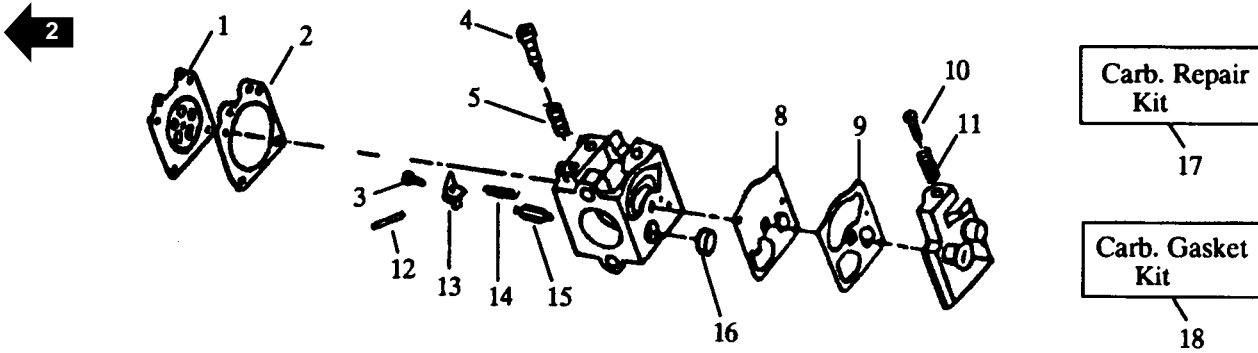

KEY	PART NUMBER	DESCRIPTION	QTY
CA01	5300350-14/6	DIAPHRAGM	1
CA02	5300351-51/6	GASKET METERING	1
CA04	5300352-68/8	MIXTURE NEEDLE	1
CA05	5300352-14/2	SPRING-MIXTURE NEEDLE	1
CA08	5300351-66/4	DIAPHRAGM	1
CA09	5300351-64/9	GASKET	1
CA10	5300352-03/5	SCREW	1
CA11	5300352-08/4	SPRING	1
CA12	5300350-28/6	PIN METERING	1
CA13	5300350-31/0	LEVER METERING	1
CA14	5300351-88/8	METERING LEVER SPRING	1
CA15	5300351-06/0	INLET NEEDLE VALVE	1
CA16	5300351-78/9	INLET SCREEN	1
CA17	5300352-64/7	CARB. KWIK REPAIR KIT	1
CA18	5300352-19/1	KIT GASKET DIAPH.	1