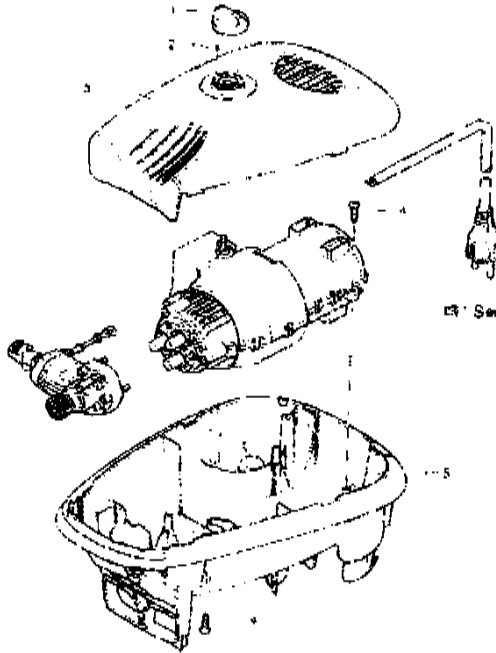

4

6

5

7

8

9

10

**BLACK & DECKER**

PW 1400

See pag 2

See pag 4

UN001546-NB

Small illegible text at the bottom left of the diagram area.

Small illegible text at the bottom right of the diagram area.

1

Pos.	Cod. Part n°	Denominazione	Description	Q.tà Q.ty	Note Vedl / See
1	2560391	Multipole connector	Shield br./n	1	Schwarz
2	2560400	Spill collector	Die	1	Soft
3	2560226	Cable support	Orange upper part	1	lobes Gehr
4	2100309	Wire steel	Wires	1	Schraubz
5	160210	Cable interface	Black interface	1	unites G