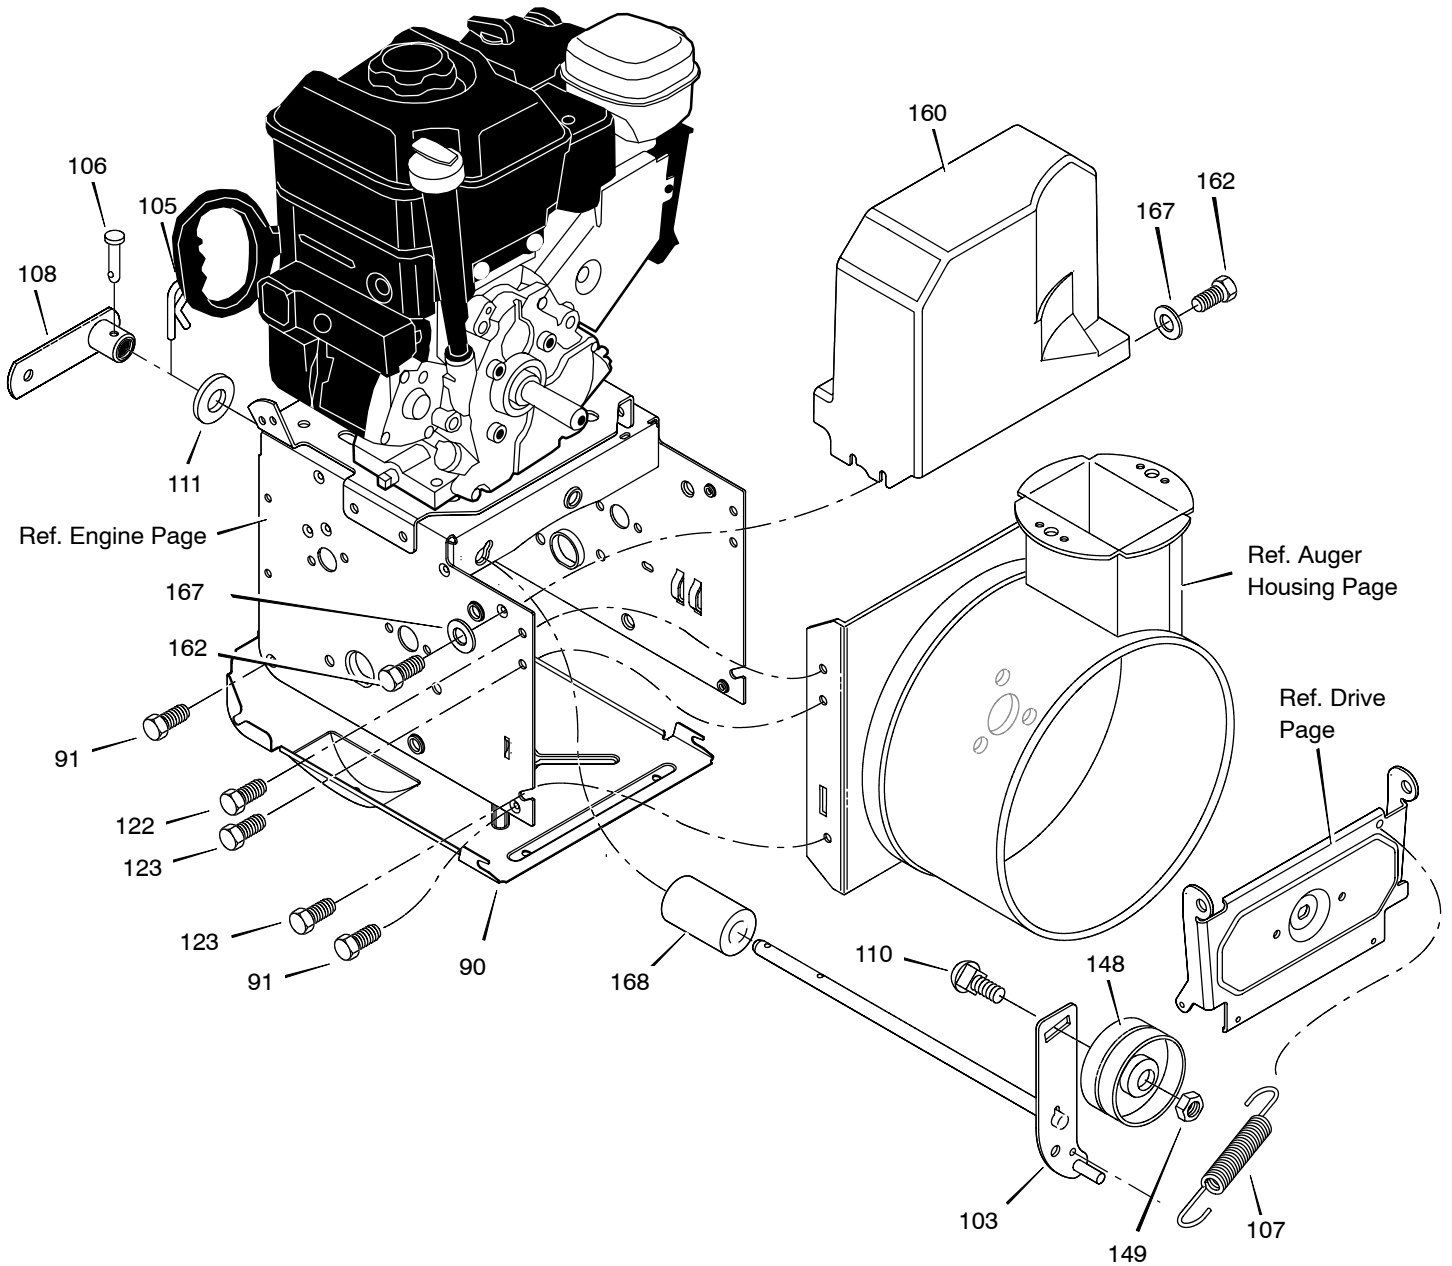

Key No.	Part No.	Description
17	1502120	PULLEY, IDLER
18	590	NUT, JAM 3/8-16
20	1501201	GUIDE, BELT
22	71060	WASHER .31X.58X.08
24	710097	SCREW, 5/16-24X .75
25	-----	FRAME, MOTORBOX (5-11HP)
25-1	1501062E540	PLATE, ENGINE MOUNT
25-2	310169	SCREW, TAP 1/4-20 X .63
25-3	25x020	SCREW, TAP 5/16-18 X .50
25-4	1501050E540	FRAME, MOTOR BOX
26	282095	KEY, BRIGGS ENGINE
27	59289	WASHER, FLAT
--	407021	OWNER'S MANUAL EURO
--	408555	OWNER'S MANUAL SCAN
--	408556/407020	OWNER'S MANUAL EBLOC/BALTIC

Key No.	Part No.	Description
300	1740311	CASE, GEAR, RH
301	1740310	CASE, GEAR, LH
303	1740320	SCREW,1/4-20X.75
304	1740317	NUT,1/4-20
306	1740308	PLUG
310	1740318	SEAL, OIL
311	1740316	BEARING, FL
312	1740315	WASHER, FLAT
313	1740313	SHAFT, AUGER OUTPUT
314	1740312	GASKET, GEAR BOX
315	1740319	GEAR, WORM
316	1740314	KEY, WOODRUFF #61
320	1740323	BRNG, FL
321	1740324	SHAFT, AUGER INPUT (IMPELLER)
322	1740321	COLLAR, THRUST
323	1740322	PIN, SPRING
324	1740315	WASHER, FLAT
325	1740294	BRNG, ROLL
326	1740316	BRNG, FL
327	1740318	SEAL, OIL
340	1740217E736	IMPELLER
341	74780426	BOLT,HEX
342	73800400	NUT,HEX
*	1740326	10oz TUBE LUBRIPLATE

* (NOT ILLUSTRATED)

Key No.	Part No.	Description
90	1501055E701	COVER, BOTTOM
91	310169	SCREW, 1/4-20X .63
103	1501111 YZ	IDLER ASSEMBLY, AUGER
105	711682	PIN, HAIR .38DIAX1.64LG
106	761761	PIN, CLEVIS 3/16" DIA
107	165X160	SPRING, TENSION
108	1740172	ARM,COPTROL
110	585781	BOLT, 3/8-16X1.25 CARR.
111	711617	WASHER, FLAT
122	25x020	SCREW, TAP 5/16-18 X 0.50
123	25x021	SCREW, TAP 5/16-18 X 0.75
148	1502120	PULLEY, IDLER
149	590	NUT, JAM 3/8-16
160	1502169	COVER, BELT
162	26x306	SCREW, TAP
167	71067	WASHER, FLAT
168	1502041	SPACER, AUGER BRACKET