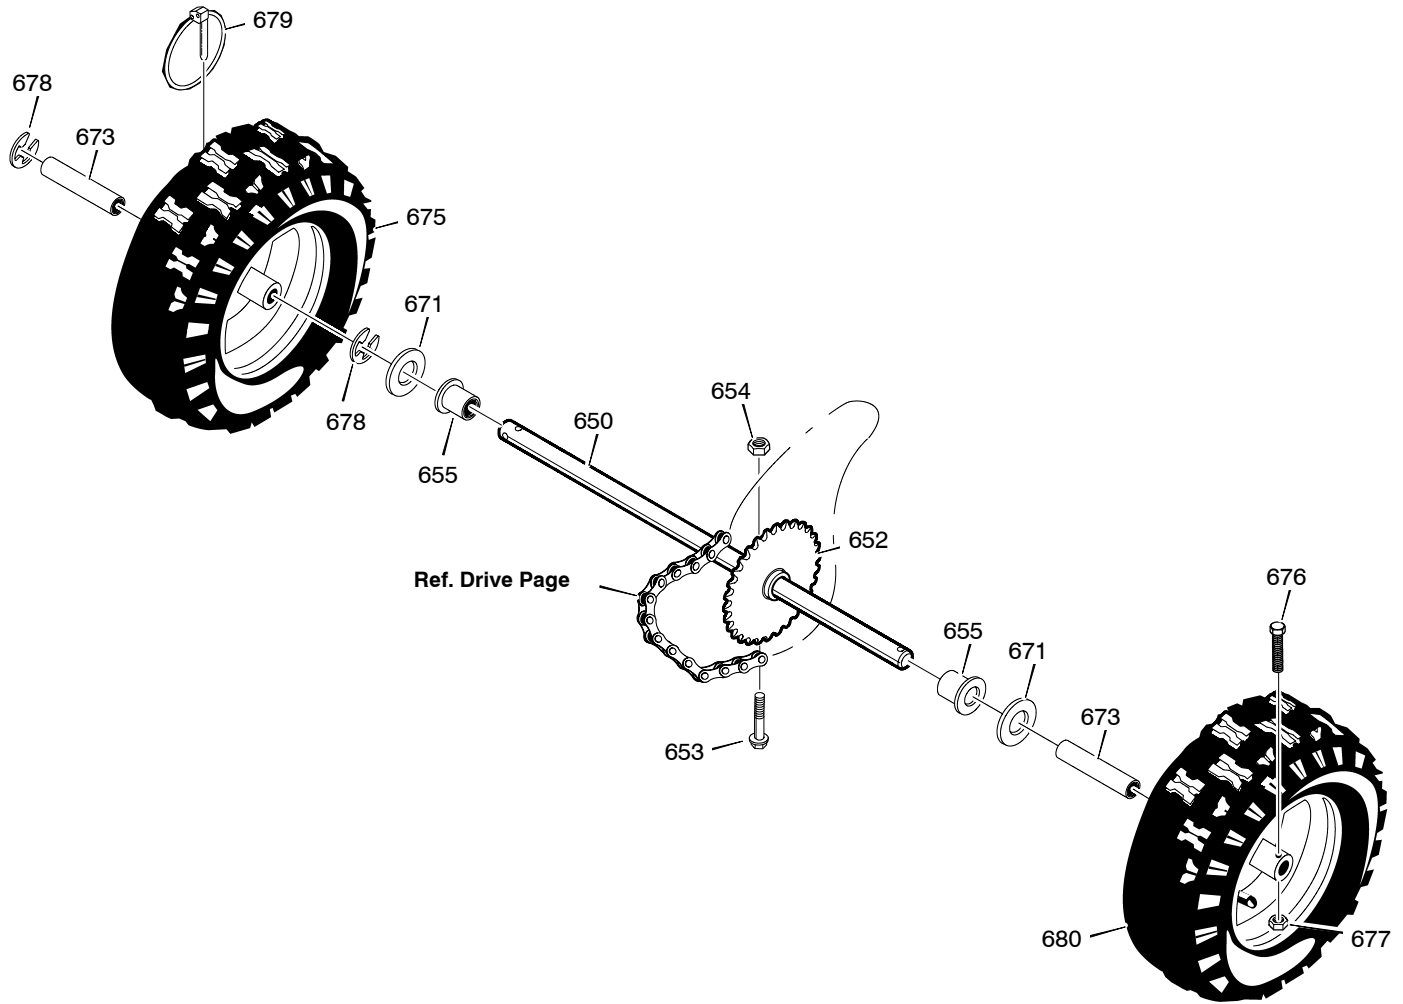

Key No.	Part No.	Description
852-1	1501534 YZ	ASSEMBLY, YOKE & ROD
852-2	164x37	SPRING
852-3	1501067	GEAR, CHUTE ROTATION 9T
852-4	17x170	WASHER
852-5	579493	PIN, COTTER
852-6	1501306E701	BRACKET, CHUTE GEAR
852-7	1501293	PIN, HAIR
852-8	1501075 YZ	ASSEMBLY, YOKE ADAPTER YZ
852-9	711682	PIN, HAIR
852-10	578060	PIN, UNIVERSAL JOINT
852-11	578309	PIN, CLEVIS
852-13	578063	HOUSING, UNIVERSAL
854	51443	KNOB, SLEEVE
855	309312	FLATWASHER
856	73664	NUT, PUSH ON 3/8"
860	1501456	EYE BOLT 3/8-16X6.50
861	148	GROMMET, EYE BOLT
863	71045	NUT, 3/8-16 HEXJAM
864	71072	FLATWASHER .406X.81X.066
867	71046	NUT, 3/8-16 HEXNYL
868	002x98	BOLT, CARRIAGE 1/4-20 X 1.00
869	15x145	NUT, 1/4-20
870	1501074 YZ	CRANK, ASSY CHUTE

MODEL 624555x61

REPAIR PARTS WHEELS

Key No.	Part No.	Description
650	1501562	SHAFT, AXLE
652	1501089	SPRKT & HUB
653	01x193	SCREW, 1/4-20 x 1.75
654	15x145	NUT, 1/4-20 HEX NYLOCK
655	1501114	BEARING, AXLE
671	017x83	FLATWASHER
673	1501139	BUSHING, WHEEL
675	1740166	TIRE & RIM, RIGHT
676	577015	SCREW, 1/4-20X1.75 HH
677	15X145	NUT, 1/4-20 HEX NYLOCK
678	239	RING, RET
679	73842	PIN, KLIK .25 X 1.38 DIA
680	1740164	TIRE & RIM, LEFT