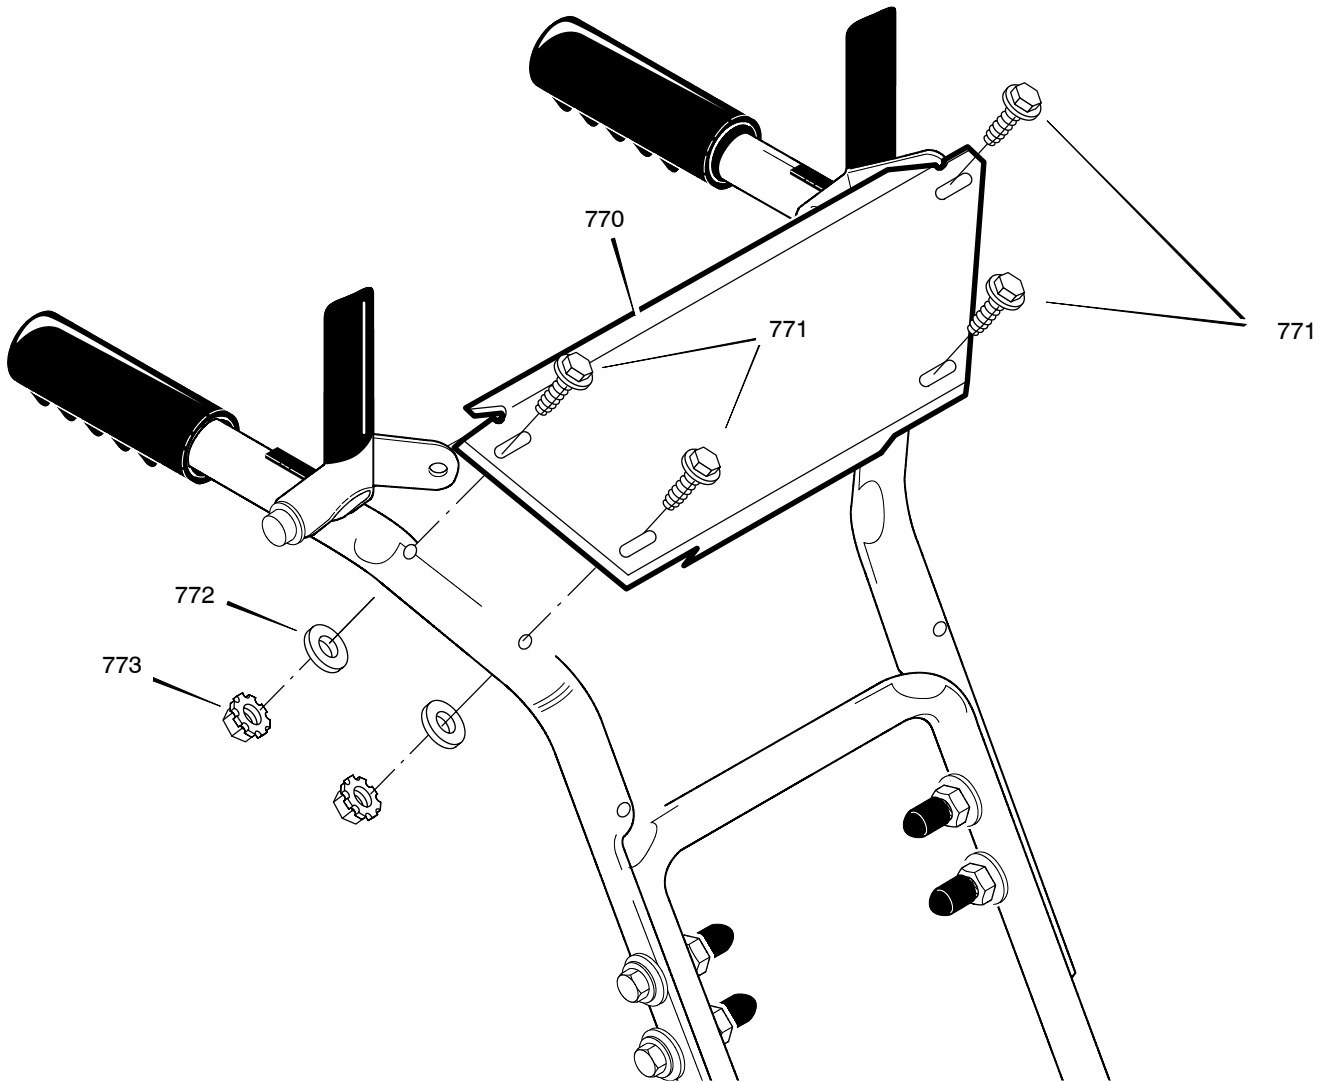

Key No.	Part No.	Description
770	762329E540	PANEL
771	001798	SCREW
772	71067	WASHER
773	15x145	NUT