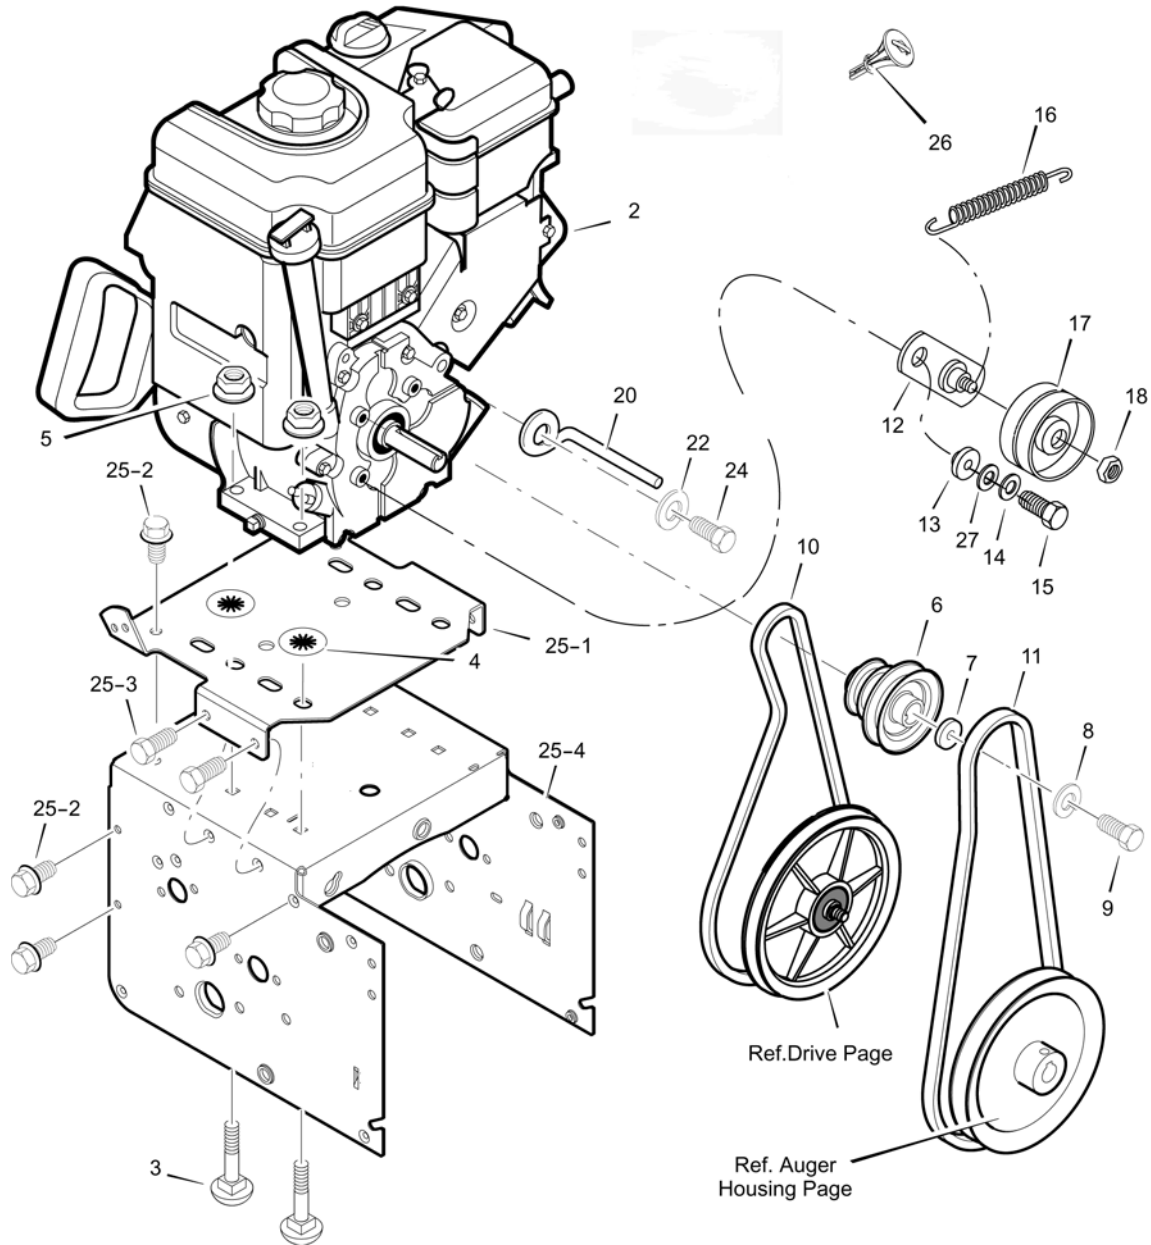

Ⓝ ***Deleliste*** - Modell 624555x61

Ⓢ ***Reservdelista*** - Modell 624555x61

ⓈF ***Varaosaluettelo*** - Malli 624555x61

MODEL 624555x61

REPAIR PARTS ENGINE

Key No.	Part No.	Description
2	12E1120696E1	ENGINE
3	002x97	BOLT, CARRIAGE 5/16-18
4	028x76	RETAINER, PUSH
5	710026	NUT 5/16-18
6	1501109	PULLEY, ENGINE
7	17X170	WASHER
8	850263	WASHER .38ID
9	851084	SCREW, 3/8-24X1.00
10	579932	BELT, V 3L
11	37x120	BELT, V 4L
12	1501112 YZ	BRACKET ASSEMBLY, IDLER
13	1501065	BUSHING, IDLER BRACKET
14	71060	WASHER, SPLIT
15	7961051	SCREW 5/16-24 X 0.75
16	53704	SPRING, IDLER TRACTION DRIVE

Key No.	Part No.	Description
17	1502120	PULLEY, IDLER
18	590	NUT, JAM 3/8-16
20	1501201	GUIDE, BELT
22	71060	WASHER .31X.58X.08
24	710097	SCREW, 5/16-24X .75
25	-----	FRAME, MOTORBOX (5-11HP)
25-1	1501062E540	PLATE, ENGINE MOUNT
25-2	310169	SCREW, TAP 1/4-20 X .63
25-3	25x020	SCREW, TAP 5/16-18 X .50
25-4	1501050E540	FRAME, MOTOR BOX
26	282095	KEY, BRIGGS ENGINE
27	59289	WASHER, FLAT
--	407021	OWNER'S MANUAL EURO
--	408555	OWNER'S MANUAL SCAN
--	408556/407020	OWNER'S MANUAL EBLOC/BALTIC

* (NOT ILLUSTRATED)

Key No.	Part No.	Description
90	1501055E701	COVER, BOTTOM
91	310169	SCREW, 1/4-20X .63
103	1501111 YZ	IDLER ASSEMBLY, AUGER
105	711682	PIN, HAIR .38DIAX1.64LG
106	761761	PIN, CLEVIS 3/16" DIA
107	165X160	SPRING, TENSION
108	1740172	ARM,COPTROL
110	585781	BOLT, 3/8-16X1.25 CARR.
111	711617	WASHER, FLAT
122	25x020	SCREW, TAP 5/16-18 X 0.50
123	25x021	SCREW, TAP 5/16-18 X 0.75
148	1502120	PULLEY, IDLER
149	590	NUT, JAM 3/8-16
160	1502169	COVER, BELT
162	26x306	SCREW, TAP
167	71067	WASHER, FLAT
168	1502041	SPACER, AUGER BRACKET