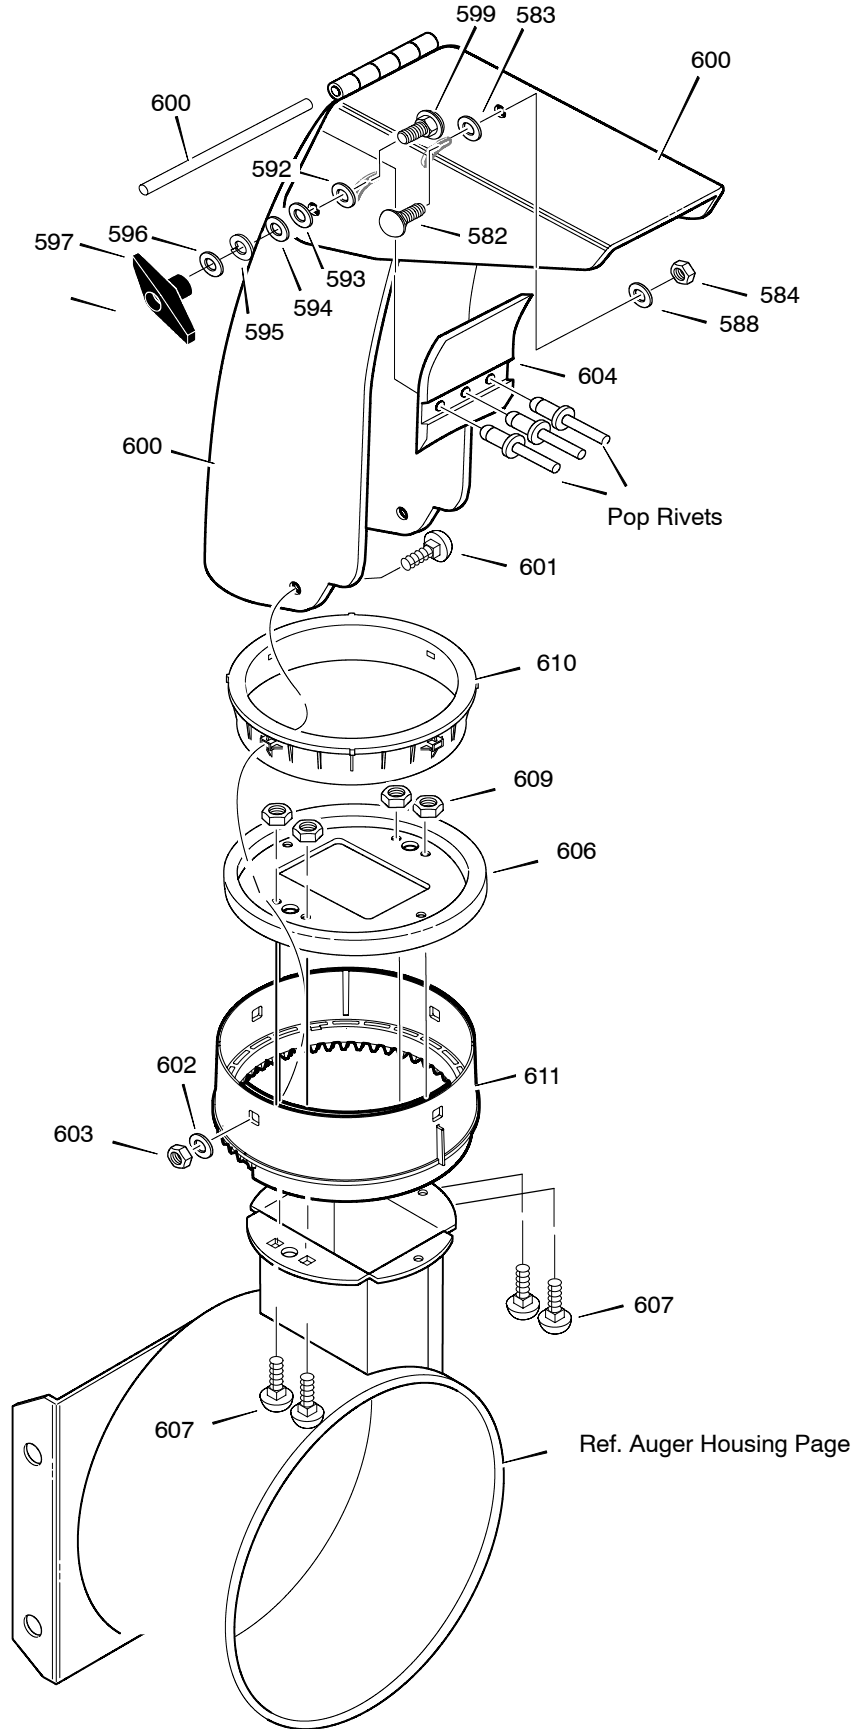

MODEL 624555x61

REPAIR PARTS AUGER HOUSING

MODEL 624555x61

REPAIR PARTS AUGER HOUSING

Key No.	Part No.	Description
480	1740178	PULLEY, 4L 6.12X .67
484	74950512	SCREW, 5/16-18X.63
491	1740171	BEARING, FLANGE
493	001X45	BOLT, HEX
499	710026	NUT, 5/16-18 HEXWDFLLK
500	40568E540	HOUSING, ASSY
510	581397E701	BLADE, SCRAPER
511	02X101	BOLT, 1/4-20X.75
514	780285	NUT, 1/4-20
520	1740146	AUGER, ASSY, LH
521	1740147	AUGER, ASSY, RH
522	9524	SCREW, 1/4-20X1.75
523	3943	SPACER, SLEEVE
524	73800900	NUT, 1/4-20
525	1740182	BEARING, FLANGE
527	179582	SCREW, 5/16-18X .75
540	301380E701	SKID, HEIGHT ADJUST
541	340720	BOLT, 5/16-18 X .75
544	710026	NUT, 5/16-18
550	174179	BRUSH, CLEANOUT
551	1501672	CLIP, CLEANOUT TOOL
552	06x115	CLEANOUT TOOL CLIP
555	78060	WASHER,SPLIT
556	19111507	WASHER,FLAT
- -	1501216	KIT, SHEAR BOLT

Key No.	Part No.	Description
582	340720	BOLT, CARRIAGE 5/16-18 X.75
583	12021	WASHER, PLASTIC
584	71038	NUT, 5/16-18 REGHEX NYLOCK
588	6711	WASHER, PLASTIC
592	12021	WASHER, PLASTIC
593	6711	WASHER, PLASTIC
594	71071	WASHER, FLAT
595	71060	WASHER, SPLIT
596	71071	WASHER, FLAT
597	1501260	KNOB, T 3.00
599	002x97	BOLT, 5/16-18X1.50
600	1502119E701	CHUTE ASSEMBLY AND GUARD
601	2x100	BOLT, 5/16-18 X1.00
602	71071	WASHER, FLAT
603	71038	NUT, 5/16-18 HEXNYL
604	760268	FLAP, CHUTE
606	1501932 YZ	CHUTE COLLAR
607	02x101	SCREW, 1/4-20 X 0.75
609	15x145	NUT, 1/4-20 HEX NYLOCK
610	337227	RETAINER RING INNER
611	1501282	RETAINER RING OUTER