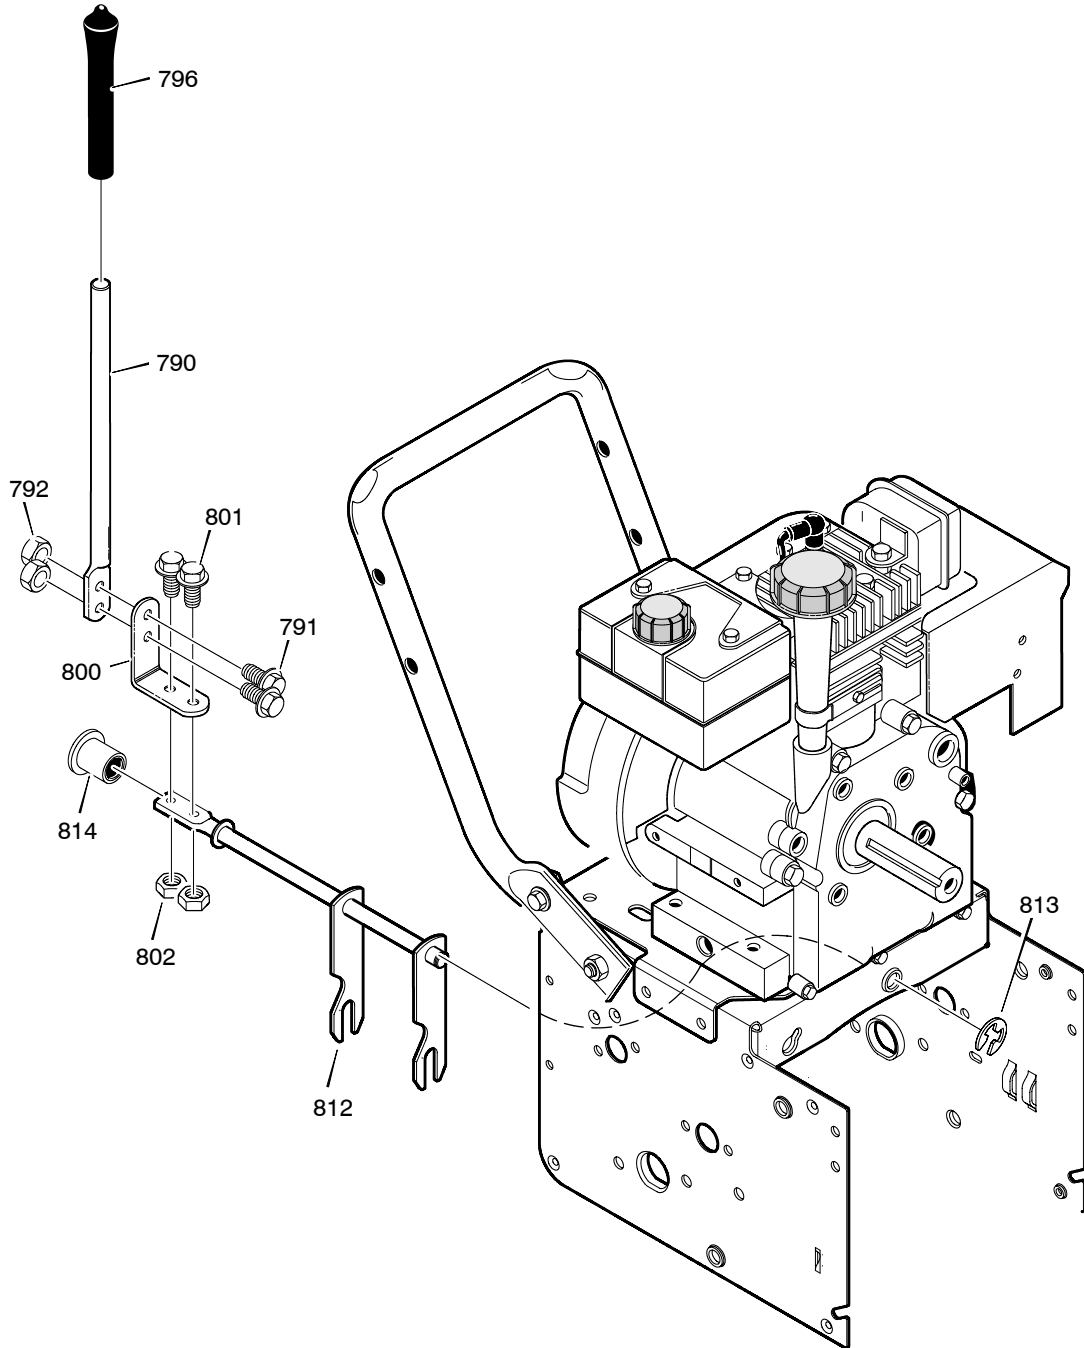

Key No.	Part No.	Description
790	762299E701	ROD, SHIFT
791	302628	SCREW, 1/4-20X.75
792	73826	NUT, 1/4-20
796	331624	KNOB, SLIP
800	760564	LEVER, SPRING
801	302628	SCREW, 1/4-20X.75
802	73826	NUT, 1/4-20
812	1501085 YZ	ROD ASSY., SPEED SELECT
813	11x30	RETAINER, RING
814	579944	BEARING, FLANGED