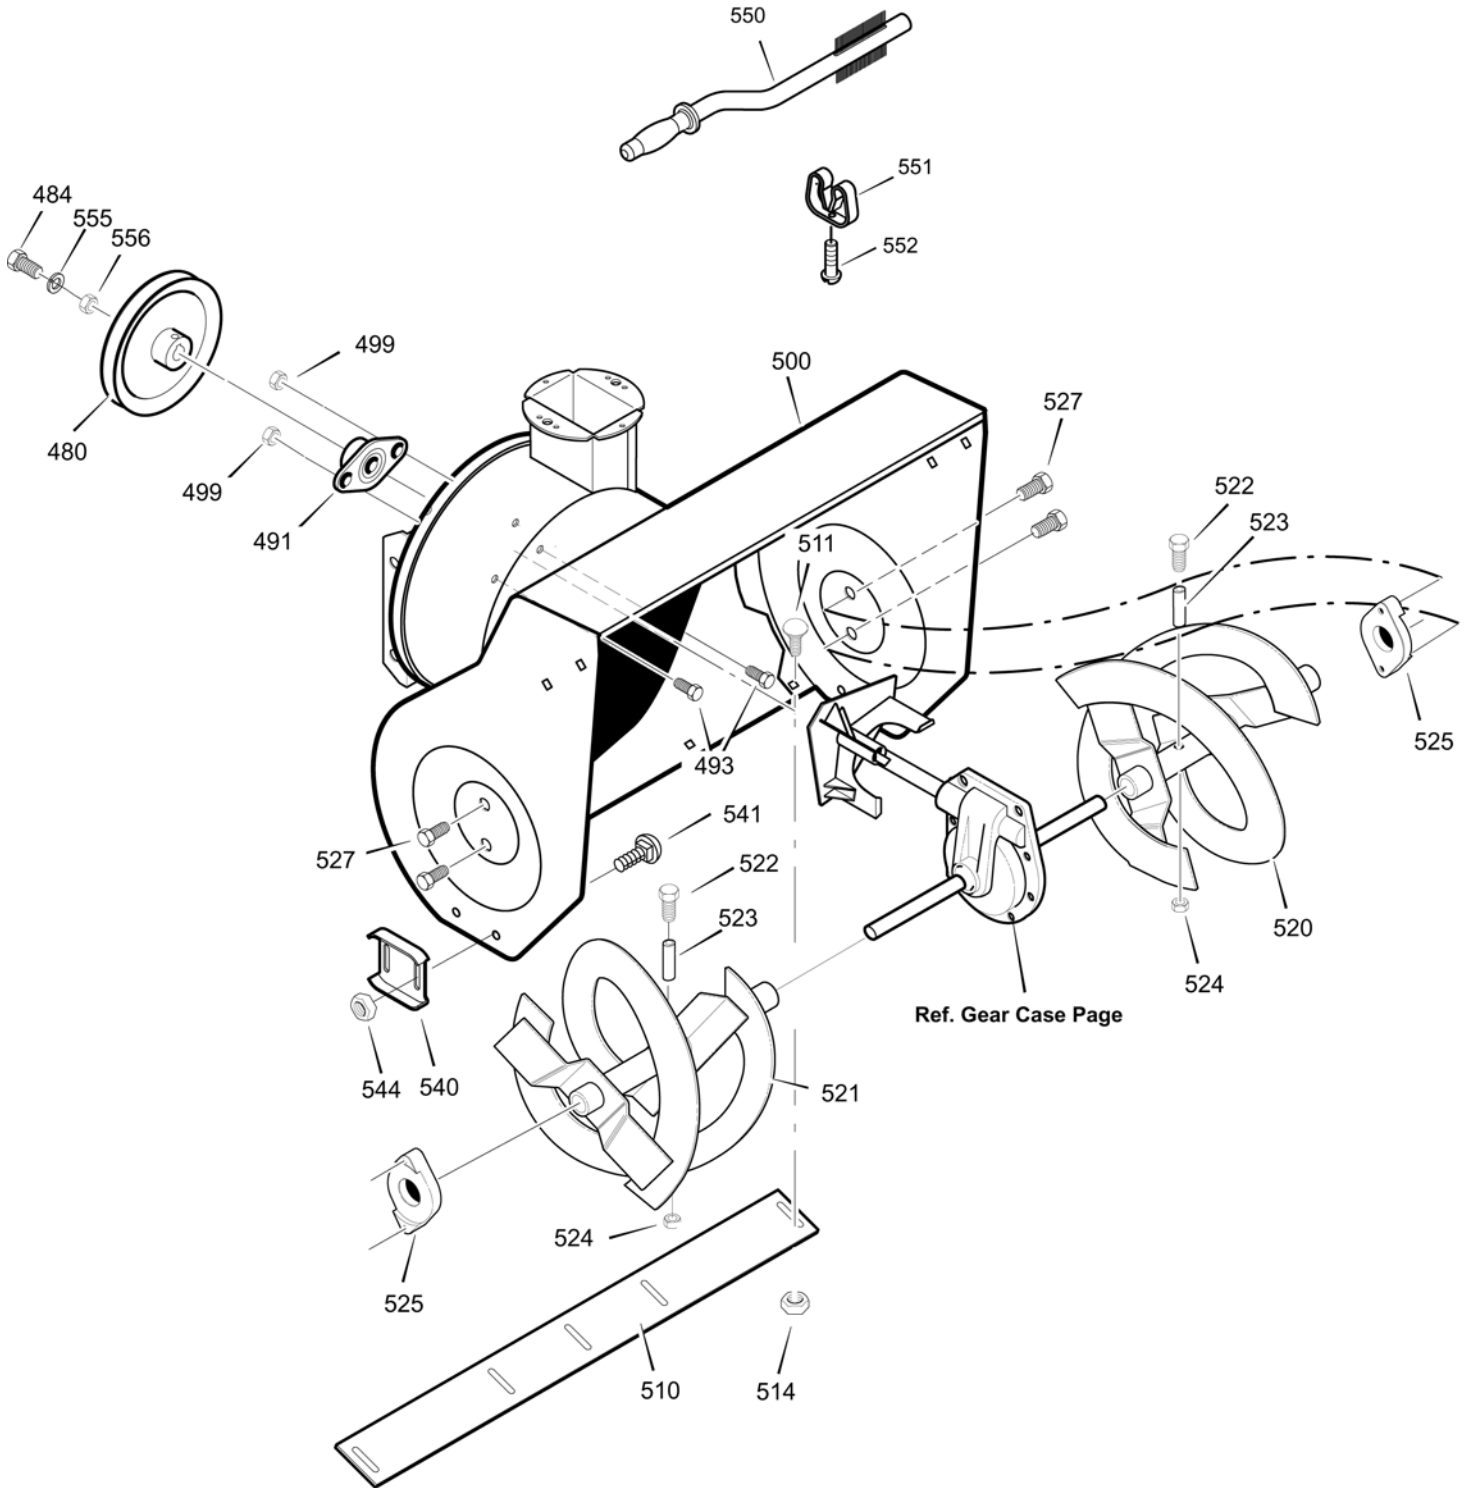

MODEL 624555x61

REPAIR PARTS AUGER HOUSING

MODEL 624555x61

REPAIR PARTS AUGER HOUSING

Key No.	Part No.	Description
480	1740178	PULLEY, 4L 6.12X .67
484	74950512	SCREW, 5/16-18X.63
491	1740171	BEARING, FLANGE
493	001X45	BOLT, HEX
499	710026	NUT, 5/16-18 HEXWDFLLK
500	40568E540	HOUSING, ASSY
510	581397E701	BLADE, SCRAPER
511	02X101	BOLT, 1/4-20X.75
514	780285	NUT, 1/4-20
520	1740146	AUGER, ASSY, LH
521	1740147	AUGER, ASSY, RH
522	9524	SCREW, 1/4-20X1.75
523	3943	SPACER, SLEEVE
524	73800900	NUT, 1/4-20
525	1740182	BEARING, FLANGE
527	179582	SCREW, 5/16-18X .75
540	301380E701	SKID, HEIGHT ADJUST
541	340720	BOLT, 5/16-18 X .75
544	710026	NUT, 5/16-18
550	174179	BRUSH, CLEANOUT
551	1501672	CLIP, CLEANOUT TOOL
552	06x115	CLEANOUT TOOL CLIP
555	78060	WASHER,SPLIT
556	19111507	WASHER,FLAT
- -	1501216	KIT, SHEAR BOLT