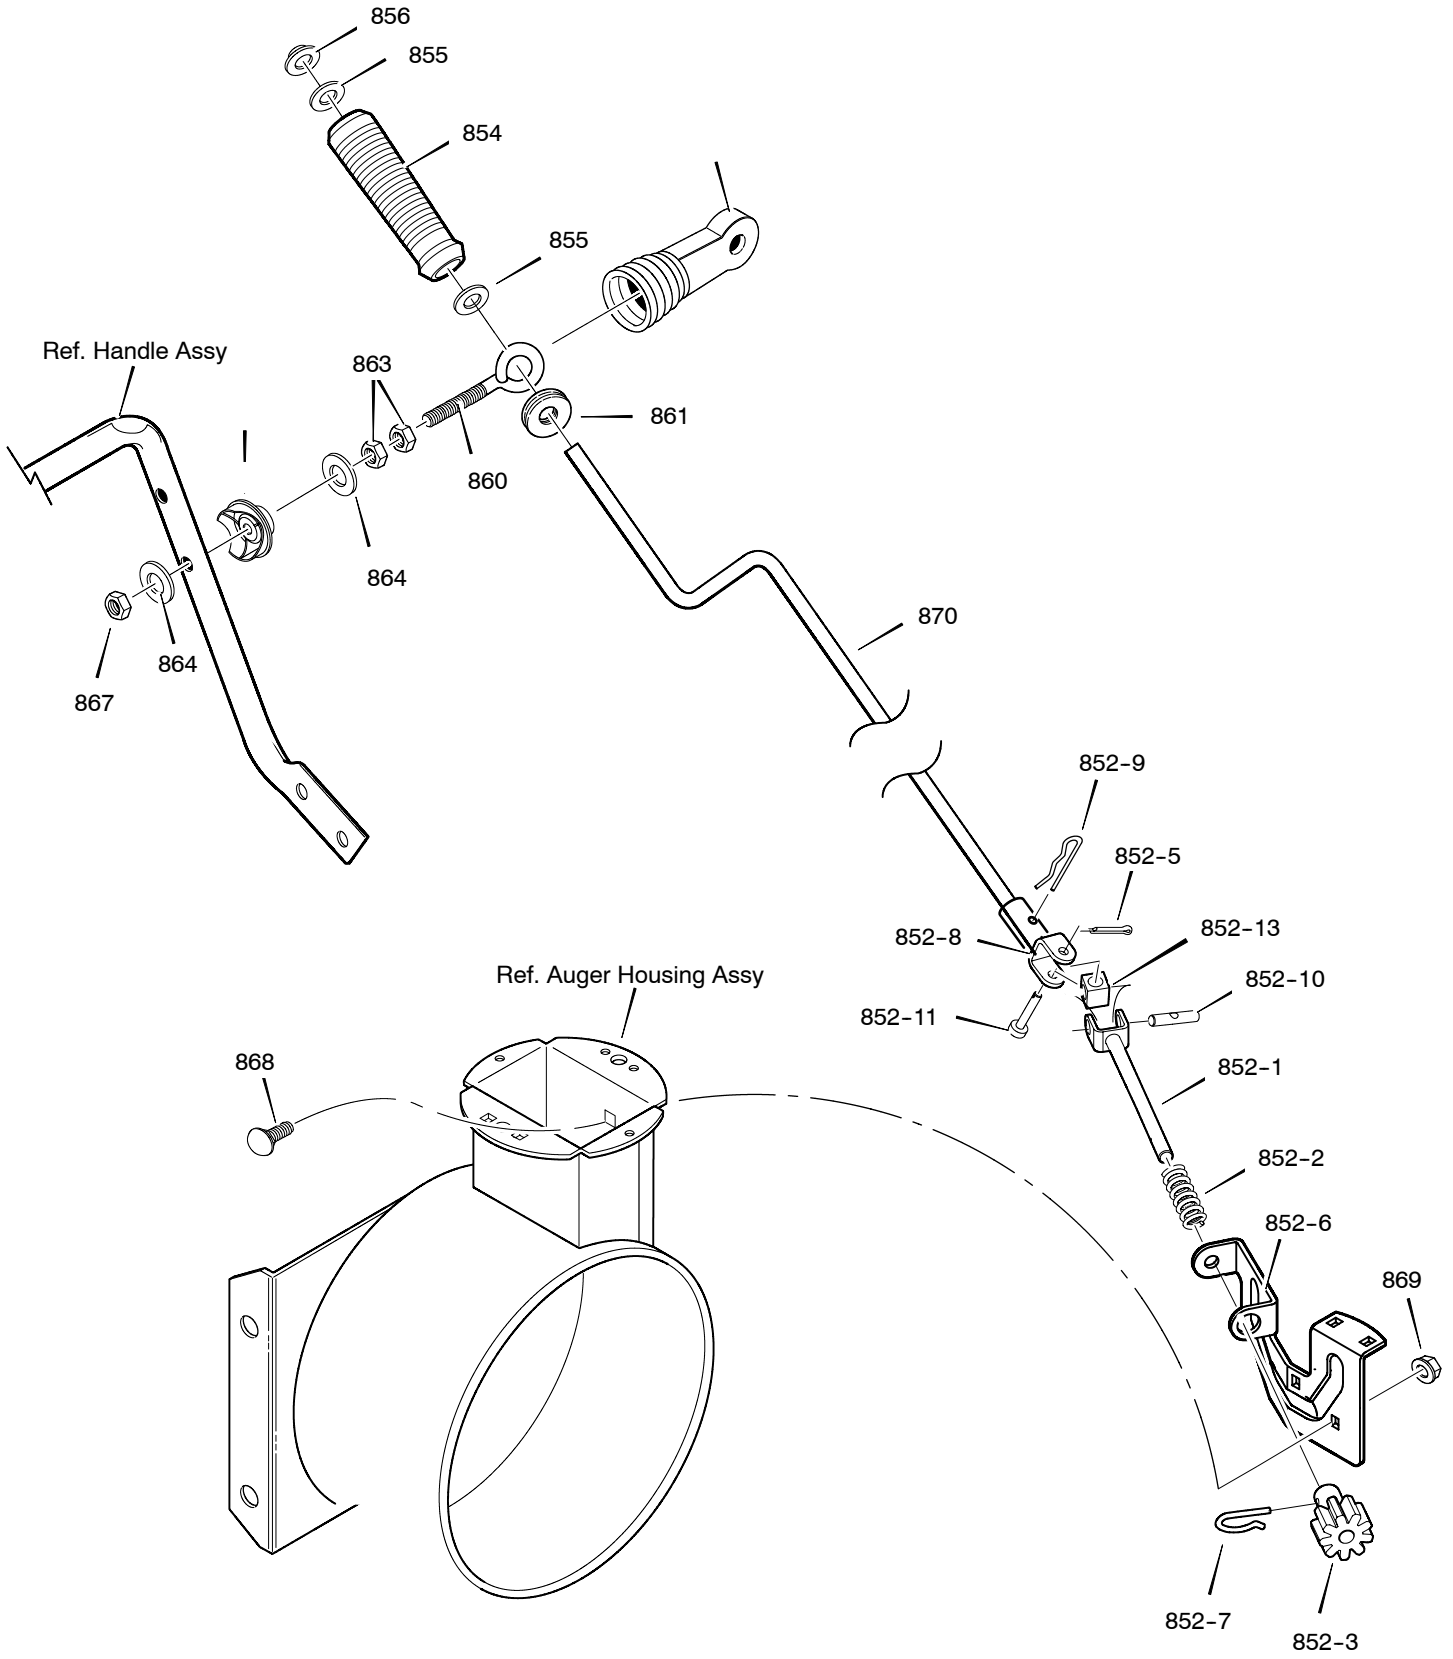

* (NOT ILLUSTRATED)

Key No.	Part No.	Description
90	1501055E701	COVER, BOTTOM
91	310169	SCREW, 1/4-20X .63
103	1501111 YZ	IDLER ASSEMBLY, AUGER
105	711682	PIN, HAIR .38DIAX1.64LG
106	761761	PIN, CLEVIS 3/16" DIA
107	165X160	SPRING, TENSION
108	1740172	ARM,COPTROL
110	585781	BOLT, 3/8-16X1.25 CARR.
111	711617	WASHER, FLAT
122	25x020	SCREW, TAP 5/16-18 X 0.50
123	25x021	SCREW, TAP 5/16-18 X 0.75
148	1502120	PULLEY, IDLER
149	590	NUT, JAM 3/8-16
160	1502169	COVER, BELT
162	26x306	SCREW, TAP
167	71067	WASHER, FLAT
168	1502041	SPACER, AUGER BRACKET

Key No.	Part No.	Description
582	340720	BOLT, CARRIAGE 5/16-18 X.75
583	12021	WASHER, PLASTIC
584	71038	NUT, 5/16-18 REGHEX NYLOCK
588	6711	WASHER, PLASTIC
592	12021	WASHER, PLASTIC
593	6711	WASHER, PLASTIC
594	71071	WASHER, FLAT
595	71060	WASHER, SPLIT
596	71071	WASHER, FLAT
597	1501260	KNOB, T 3.00
599	002x97	BOLT, 5/16-18X1.50
600	1502119E701	CHUTE ASSEMBLY AND GUARD
601	2x100	BOLT, 5/16-18 X1.00
602	71071	WASHER, FLAT
603	71038	NUT, 5/16-18 HEXNYL
604	760268	FLAP, CHUTE
606	1501932 YZ	CHUTE COLLAR
607	02x101	SCREW, 1/4-20 X 0.75
609	15x145	NUT, 1/4-20 HEX NYLOCK
610	337227	RETAINER RING INNER
611	1501282	RETAINER RING OUTER

MODEL 624555x61

REPAIR PARTS WHEELS

Key No.	Part No.	Description
650	1501562	SHAFT, AXLE
652	1501089	SPRKT & HUB
653	01x193	SCREW, 1/4-20 x 1.75
654	15x145	NUT, 1/4-20 HEX NYLOCK
655	1501114	BEARING, AXLE
671	017x83	FLATWASHER
673	1501139	BUSHING, WHEEL
675	1740166	TIRE & RIM, RIGHT
676	577015	SCREW, 1/4-20X1.75 HH
677	15X145	NUT, 1/4-20 HEX NYLOCK
678	239	RING, RET
679	73842	PIN, KLIK .25 X 1.38 DIA
680	1740164	TIRE & RIM, LEFT