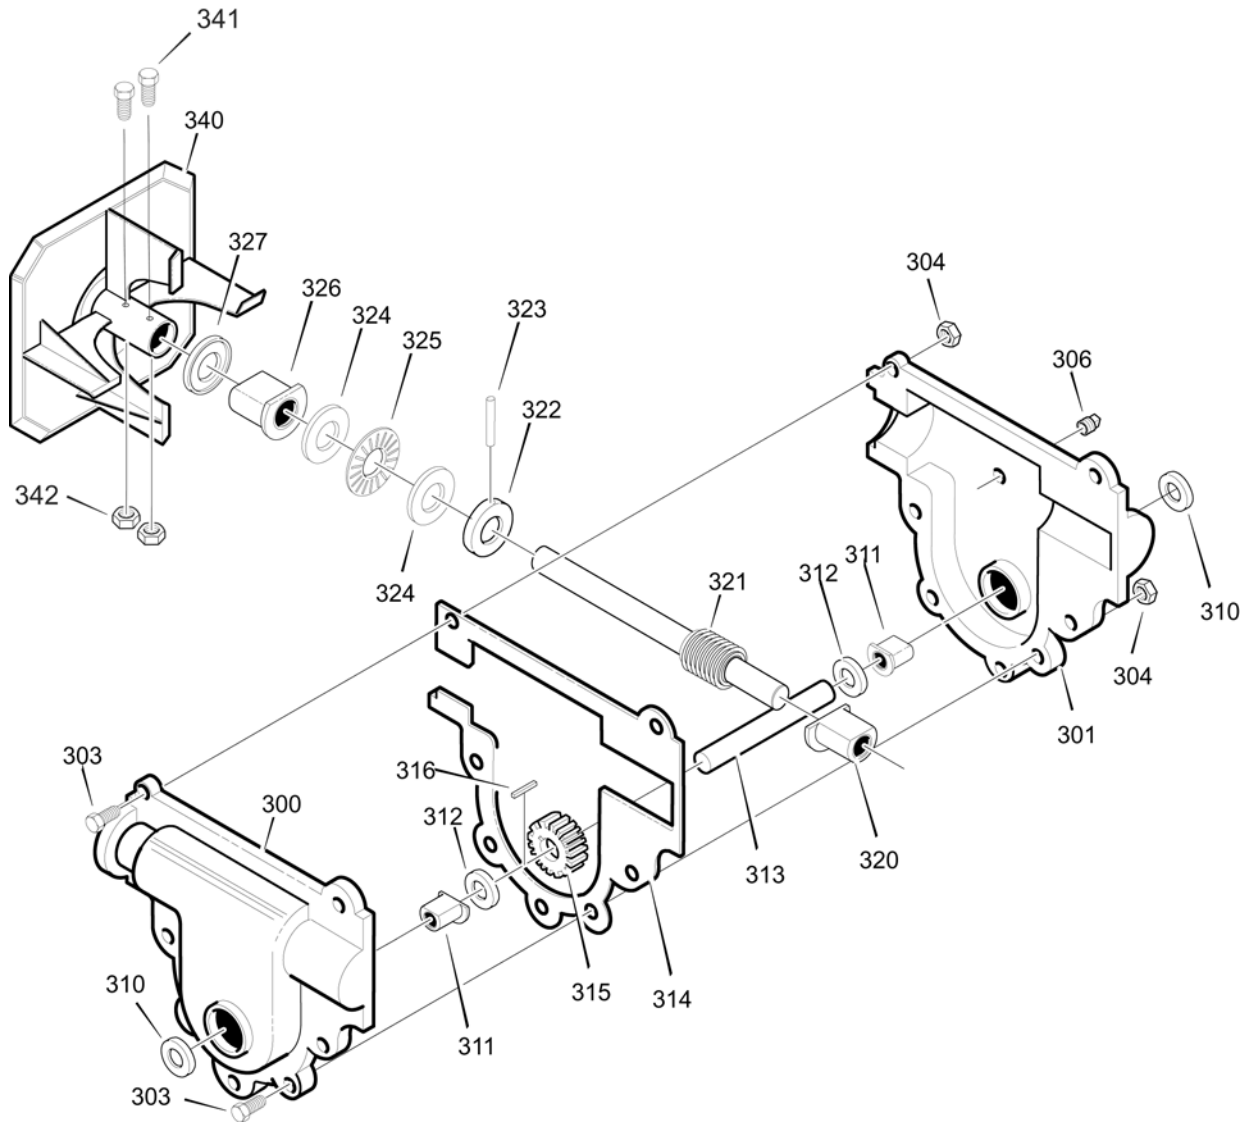

Ⓝ ***Deleliste*** - Modell 624555x61

Ⓢ ***Reservdelista*** - Modell 624555x61

ⓈF ***Varaosaluettelo*** - Malli 624555x61

MODEL 624555x61

REPAIR PARTS ENGINE

Key No.	Part No.	Description
2	12E1120696E1	ENGINE
3	002x97	BOLT, CARRIAGE 5/16-18
4	028x76	RETAINER, PUSH
5	710026	NUT 5/16-18
6	1501109	PULLEY, ENGINE
7	17X170	WASHER
8	850263	WASHER .38ID
9	851084	SCREW, 3/8-24X1.00
10	579932	BELT, V 3L
11	37x120	BELT, V 4L
12	1501112 YZ	BRACKET ASSEMBLY, IDLER
13	1501065	BUSHING, IDLER BRACKET
14	71060	WASHER, SPLIT
15	7961051	SCREW 5/16-24 X 0.75
16	53704	SPRING, IDLER TRACTION DRIVE

Key No.	Part No.	Description
17	1502120	PULLEY, IDLER
18	590	NUT, JAM 3/8-16
20	1501201	GUIDE, BELT
22	71060	WASHER .31X.58X.08
24	710097	SCREW, 5/16-24X .75
25	-----	FRAME, MOTORBOX (5-11HP)
25-1	1501062E540	PLATE, ENGINE MOUNT
25-2	310169	SCREW, TAP 1/4-20 X .63
25-3	25x020	SCREW, TAP 5/16-18 X .50
25-4	1501050E540	FRAME, MOTOR BOX
26	282095	KEY, BRIGGS ENGINE
27	59289	WASHER, FLAT
--	407021	OWNER'S MANUAL EURO
--	408555	OWNER'S MANUAL SCAN
--	408556/407020	OWNER'S MANUAL EBLOC/BALTIC

* (NOT ILLUSTRATED)

Key No.	Part No.	Description
90	1501055E701	COVER, BOTTOM
91	310169	SCREW, 1/4-20X .63
103	1501111 YZ	IDLER ASSEMBLY, AUGER
105	711682	PIN, HAIR .38DIAX1.64LG
106	761761	PIN, CLEVIS 3/16" DIA
107	165X160	SPRING, TENSION
108	1740172	ARM,COPTROL
110	585781	BOLT, 3/8-16X1.25 CARR.
111	711617	WASHER, FLAT
122	25x020	SCREW, TAP 5/16-18 X 0.50
123	25x021	SCREW, TAP 5/16-18 X 0.75
148	1502120	PULLEY, IDLER
149	590	NUT, JAM 3/8-16
160	1502169	COVER, BELT
162	26x306	SCREW, TAP
167	71067	WASHER, FLAT
168	1502041	SPACER, AUGER BRACKET