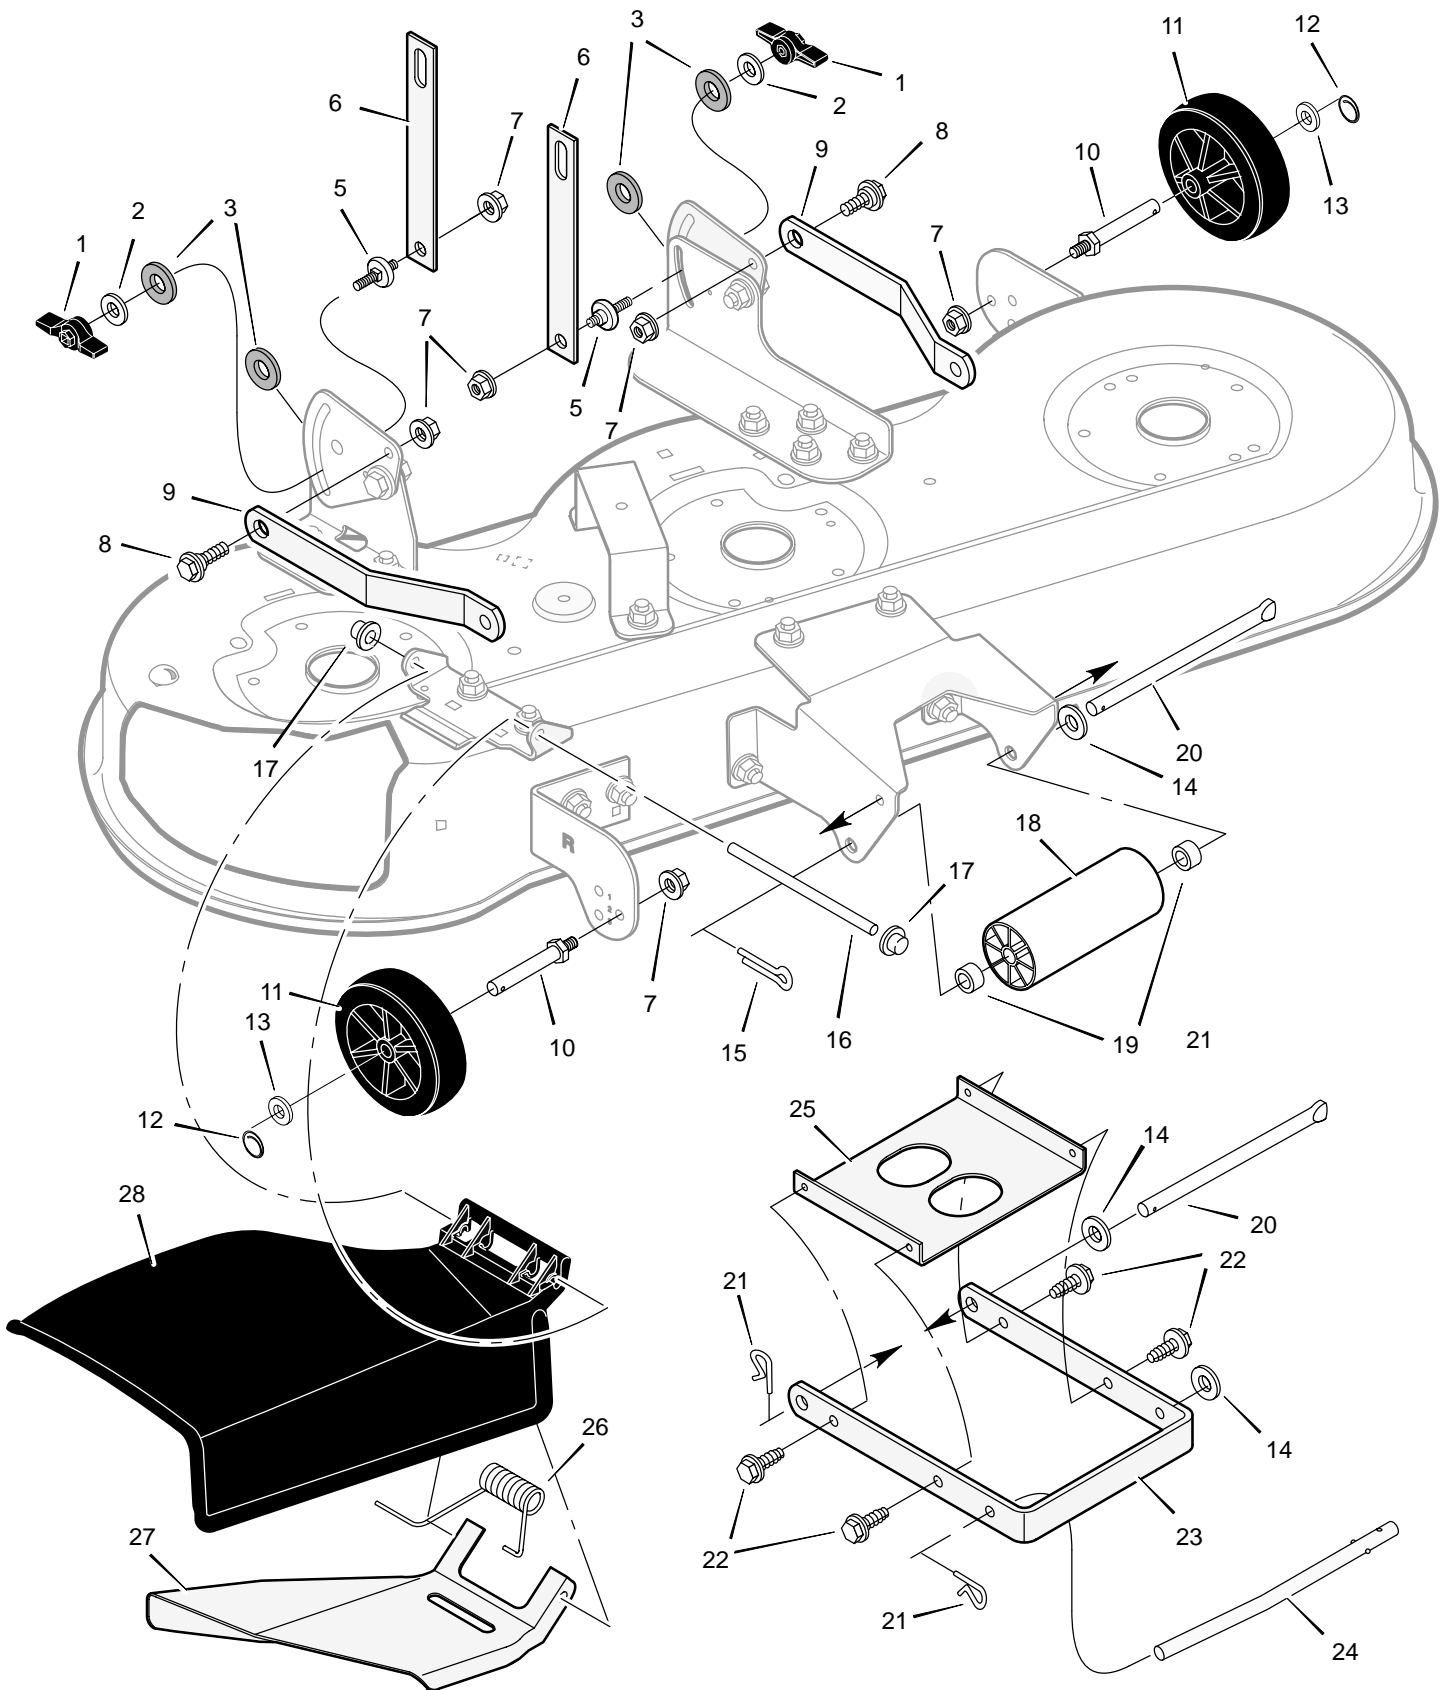

MODEL 46104x14A

REPAIR PARTS MOWER HOUSING SUSPENSION

MODEL 46104x14A

REPAIR PARTS MOWER HOUSING SUSPENSION

Key No.	Description	Part No.
1	Knob	094068
2	Washer	017x45
3	Pad, Friction	094137
5	Pin, Hanger	095194
6	Link, Lift	690550E700
7	Nut, Flange	015x84
8	Bolt, Shoulder	009x52
9	Bracket, Rear Suspension	690184E700
10	Bolt, Gauge Wheel	094025
11	Wheel	092683
12	Pin, Hair	031x11
13	Washer	017x91
14	Washer	17x103
15	Pin, Cotter	030x49
16	Rod, Deflector	092159 Z
17	Push-On Cap	028x23
18	Roller	092137
19	Spacer	091925
20	Rod, Deck Suspension	094996
21	Pin, Hair	0031x4
22	Screw	26x249
23	Bracket, Front Suspension	094765E700
24	Rod, Hanger	094158 Z
25	Stiffener	094604E700
26	Spring	166x34
27	Deflector, Inside	092103E700
28	Deflector, Chute	092100