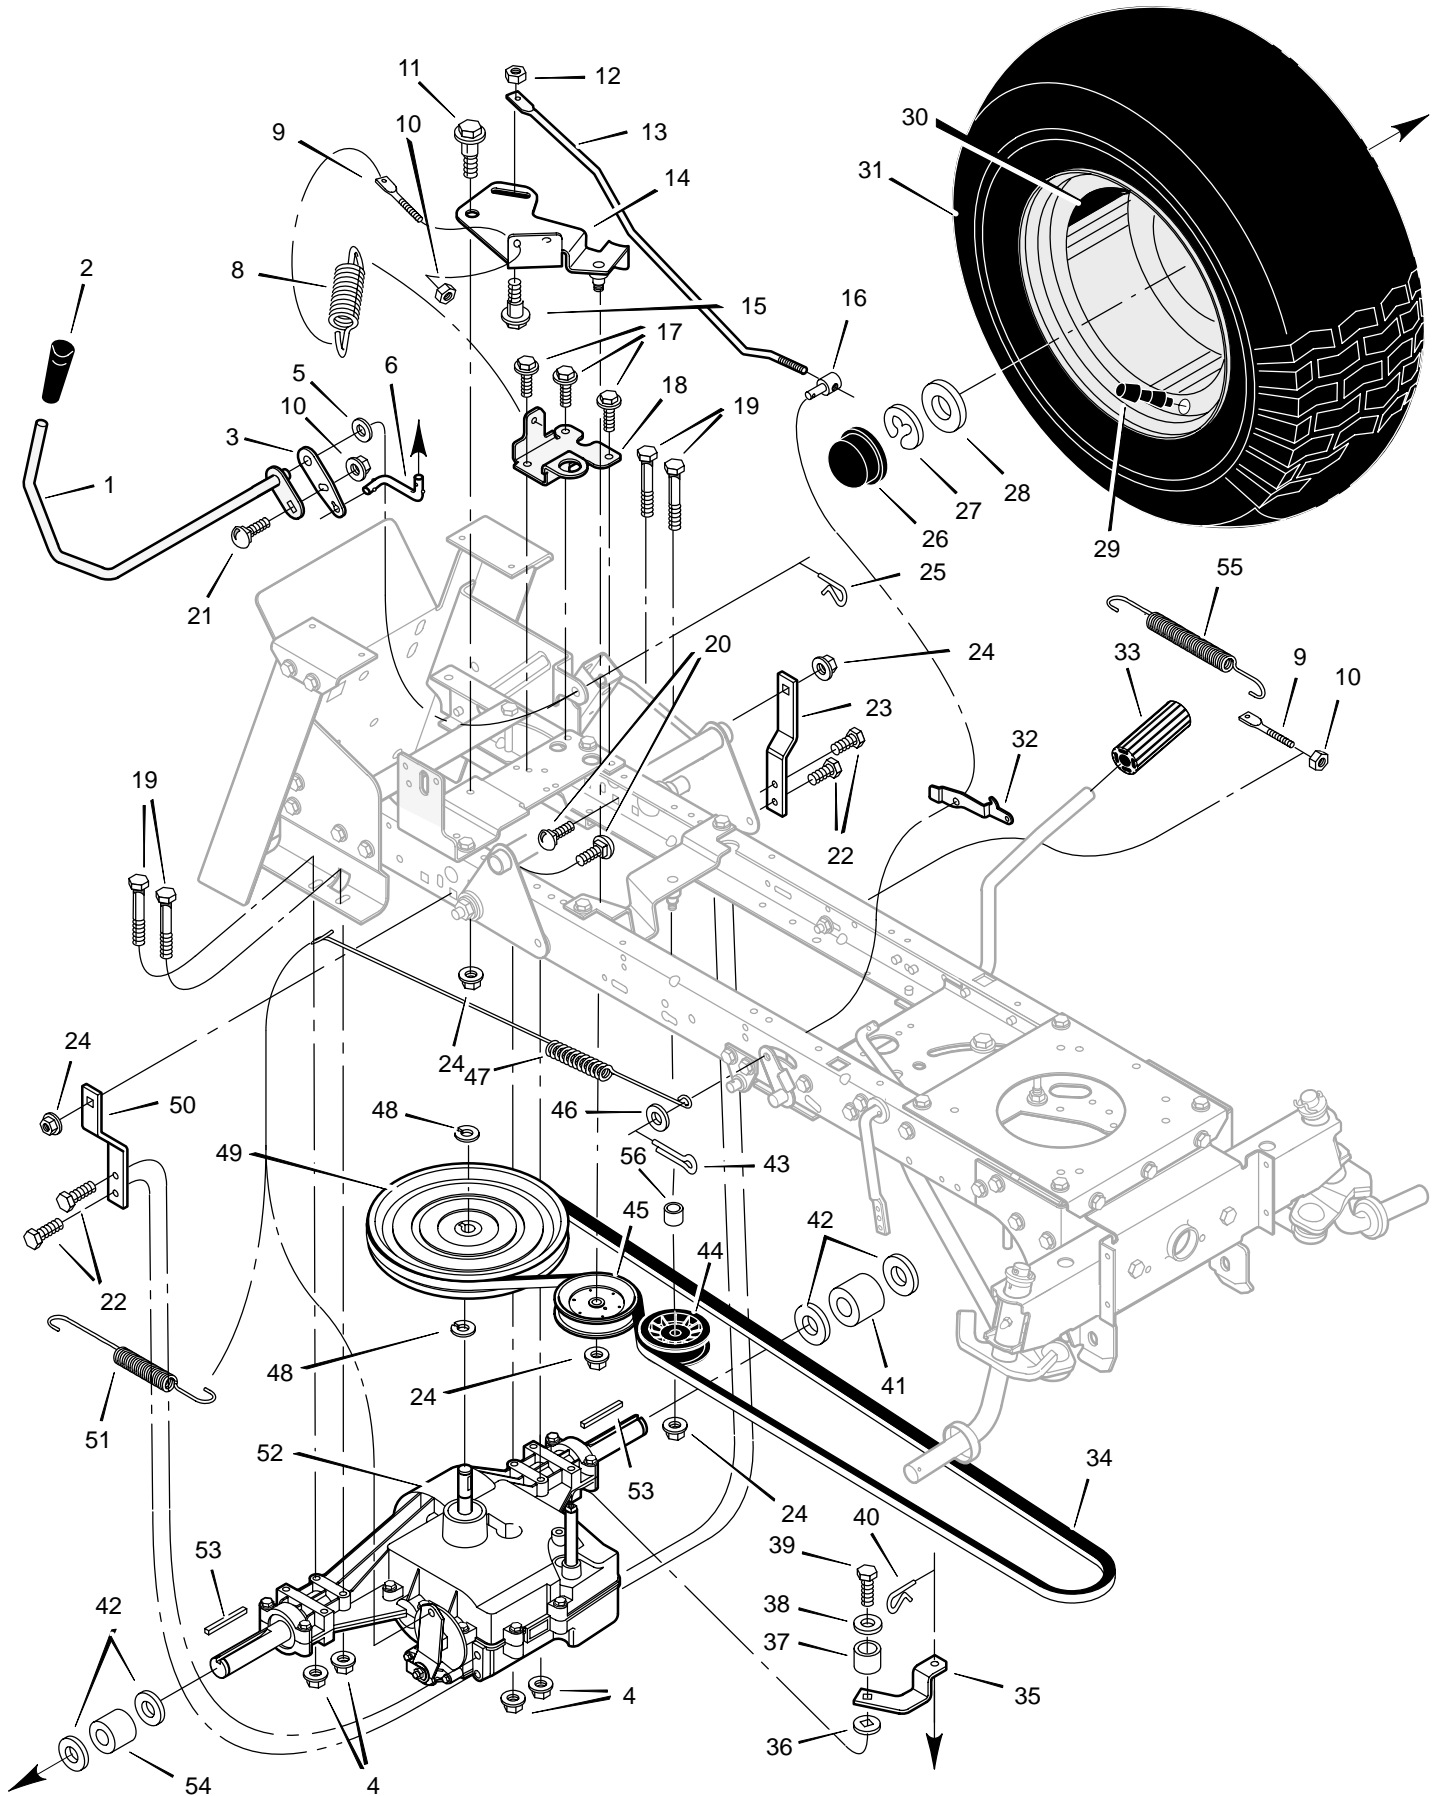

MODEL 46104x14A

REPAIR PARTS MOTION DRIVE

MODEL 46104x14A

REPAIR PARTS MOTION DRIVE

Key No.	Description	Part No.	Key No.	Description	Part No.
1	Lever, Shift	690366Z	30	Wheel and Tire	093263-601
2	Grip	092697	31	Tire *	091923
3	Plate, Adjusting	690131 Z	—	Tube	407049
4	Nut	015x88	32	Latch, Parking Brake	094045 Z
5	Washer	17x103	33	Pedal	021544
6	Link, Shift	690130 Z	34	Belt, Drive	037x68
8	Spring, Extension	165x116	35	Yoke, Shift	690129 Z
9	Stud, Spring	094042 Z	36	Washer, Square	17x148
10	Nut	015x79	37	Pilot, Support	091889
11	Bolt, Shoulder	009x39	38	Washer	017x38
12	Nut	015x89	39	Capscrew	06x105
13	Rod, Clutch	094041 Z	40	Pin, Hair	0031x6
14	Arm Assembly, Idler	690364 Z	41	Spacer, Left	690213 Z
15	Bolt, Shoulder	009x54	42	Washer	17x118 Z
16	Nut, Adjusting	094815	43	Pin, Cotter	030x20
17	Screw	26x249	44	Pulley, V Idler	690410
18	Bracket, Spring Mount	690070E700	45	Pulley, Backside Idler	023339
19	Bolt	01x155	46	Washer	17x169
20	Bolt, Carriage	002x78	47	Spring, Brake	165x115
21	Bolt, Carriage	002x53	48	Ring, Snap	0011x7
22	Bolt	26x216	49	Pulley, Drive	690181
23	Bracket, Left Torque	690081E700	50	Bracket, Right Torque	690080E700
24	Nut	015x84	51	Spring, Extension	165x92
25	Pin, Hair	0031x4	52	Transmission †	—
26	Cap, Hub	094618	53	Key, Square	024039
27	E-Ring	011x23	54	Spacer, Right	690214 Z
28	Washer	17x193	55	Spring, Extension	165x133
29	Stem, Valve	024373	56	Spacer	690369

* When you order a tire, make sure to give the brand name of the tire so that the tread pattern on the tire will match.

† For information on Replacement Parts see the Central Parts Distributor in your area.