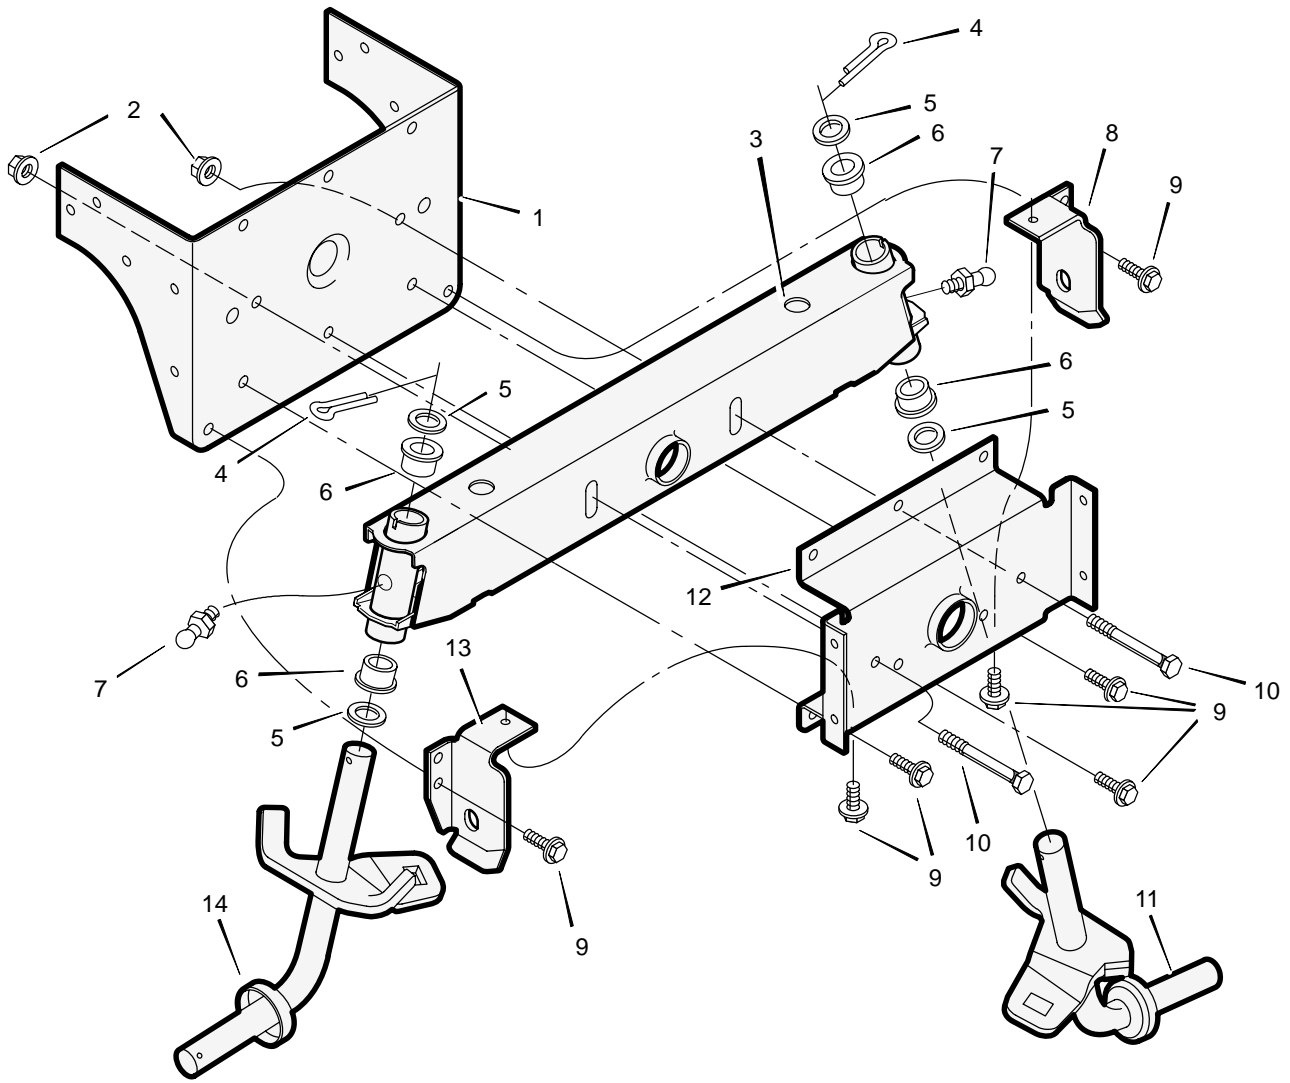

MODEL 46104x14A

REPAIR PARTS FRONT AXLE

Key No.	Description	Part No.	Key No.	Description	Part No.
1	Bracket, Rear Hanger	690067E700	8	Hanger, Left Deck	690198E700
2	Nut, Flange	15x118	9	Screw	26x249
3	Axle Assembly	690210E700	10	Bolt	01x146
4	Pin, Hair	030x49	11	Spindle Assembly, Left	690179E700
5	Washer	017x75	12	Hanger, Axle	094007E700
6	Bearing, Spindle	093058	13	Hanger, Right Deck	690199E700
7	Fitting, Lub	092530	14	Spindle Assembly, Right	690178E700