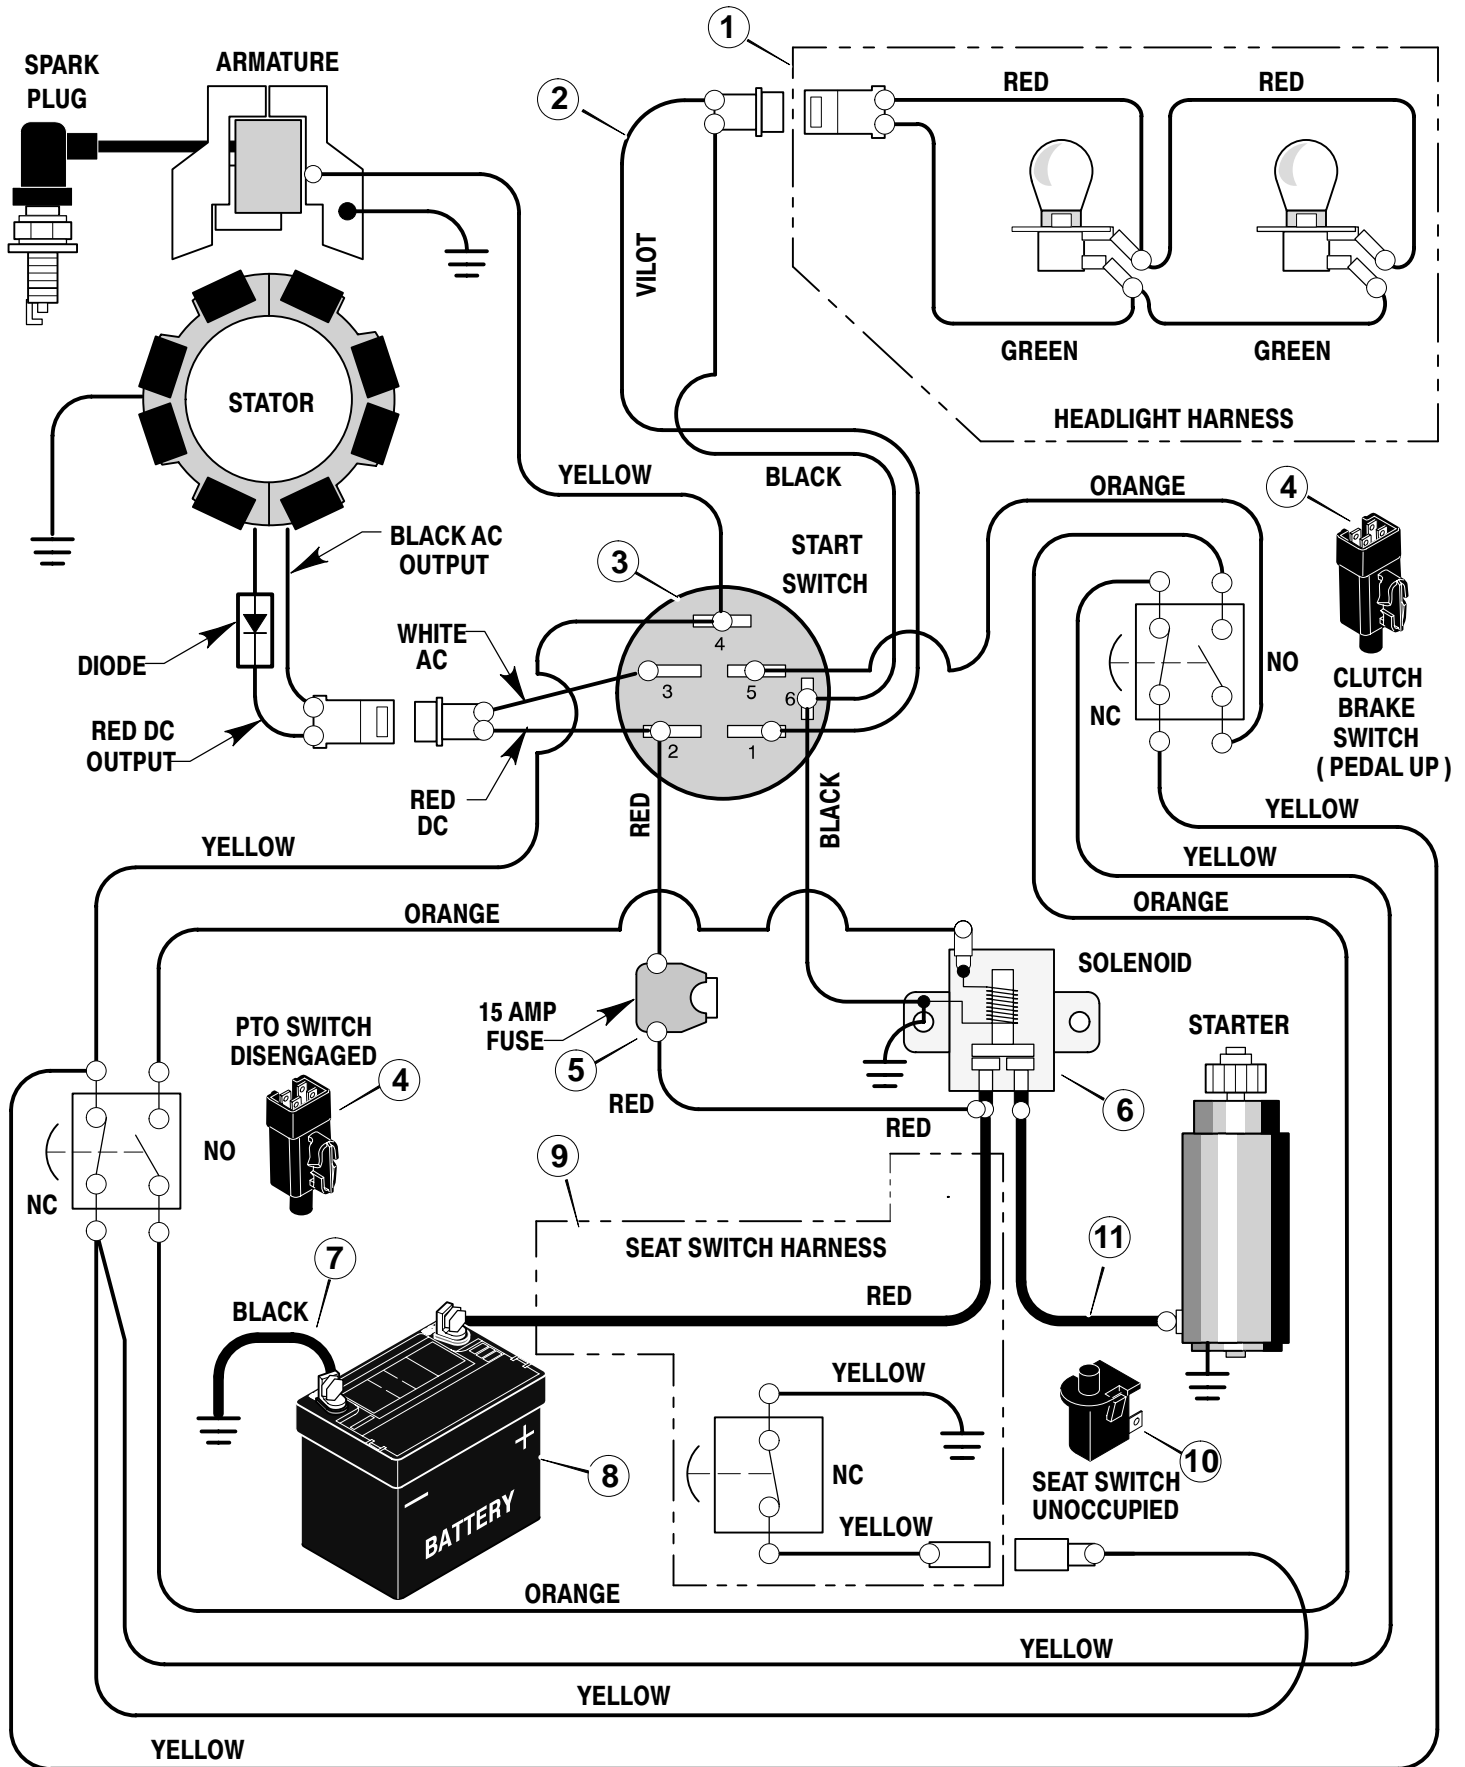

MODEL 46104x14A

REPAIR PARTS ENGINE MOUNT

Key No.	Description	Part No.	Key No.	Description	Part No.
1	Cap, Gas	091349	13	Shield Assembly, Heat	093191E701
3	Clamp	095197	14	Screw	26x263
4	Line, Fuel	023717	15	Screw	0025x7
5	Tank, Fuel	093148	16	Bolt	01x140
6	Cable, Choke	091326	17	Washer	17x170
7	Washer	17x185	18	Pulley, Stack	690225 Z
8	Lockwasher	0019x8	19	Spacer	093077
9	Nut	015x33	20	Cap, Oil Drain	021651
10	Screw	26x201	21	Pipe, Oil Drain	056261
11	Control, Throttle	093165	22	Baffle, Rear Heat	093078E700
12	Engine *	*			

MODEL 46104x14A

REPAIR PARTS ELECTRICAL SYSTEM

Key No.	Description	Part No.
1	Harness, Light Wire	250x92
	Socket, Light	092372
	Bulb, Light	090084
2	Harness, Chassis Wire	250x86
3	Switch, Ignition	092377
	Key, Ignition	020729
	Nut, Hex	091489
	Cap, Ignition	091488
4	Switch, Limit	094136
5	Fuse	054212
	Holder, Fuse	407078
6	Solenoid	094613
	Screw, Mounting	26x229
	Locknut	15x116
7	Cable, Battery Ground	024x32
	Screw, Ground Cable	26x213
8	Battery	021075SE
	Bolt, Carriage	002x82
	Wingnut	014x79
9	Harness, Seat Switch Wire	250x67
10	Switch, Seat Sensor	094159
11	Cable	024x31
—	Harness, AC/DC Jumper	250x90