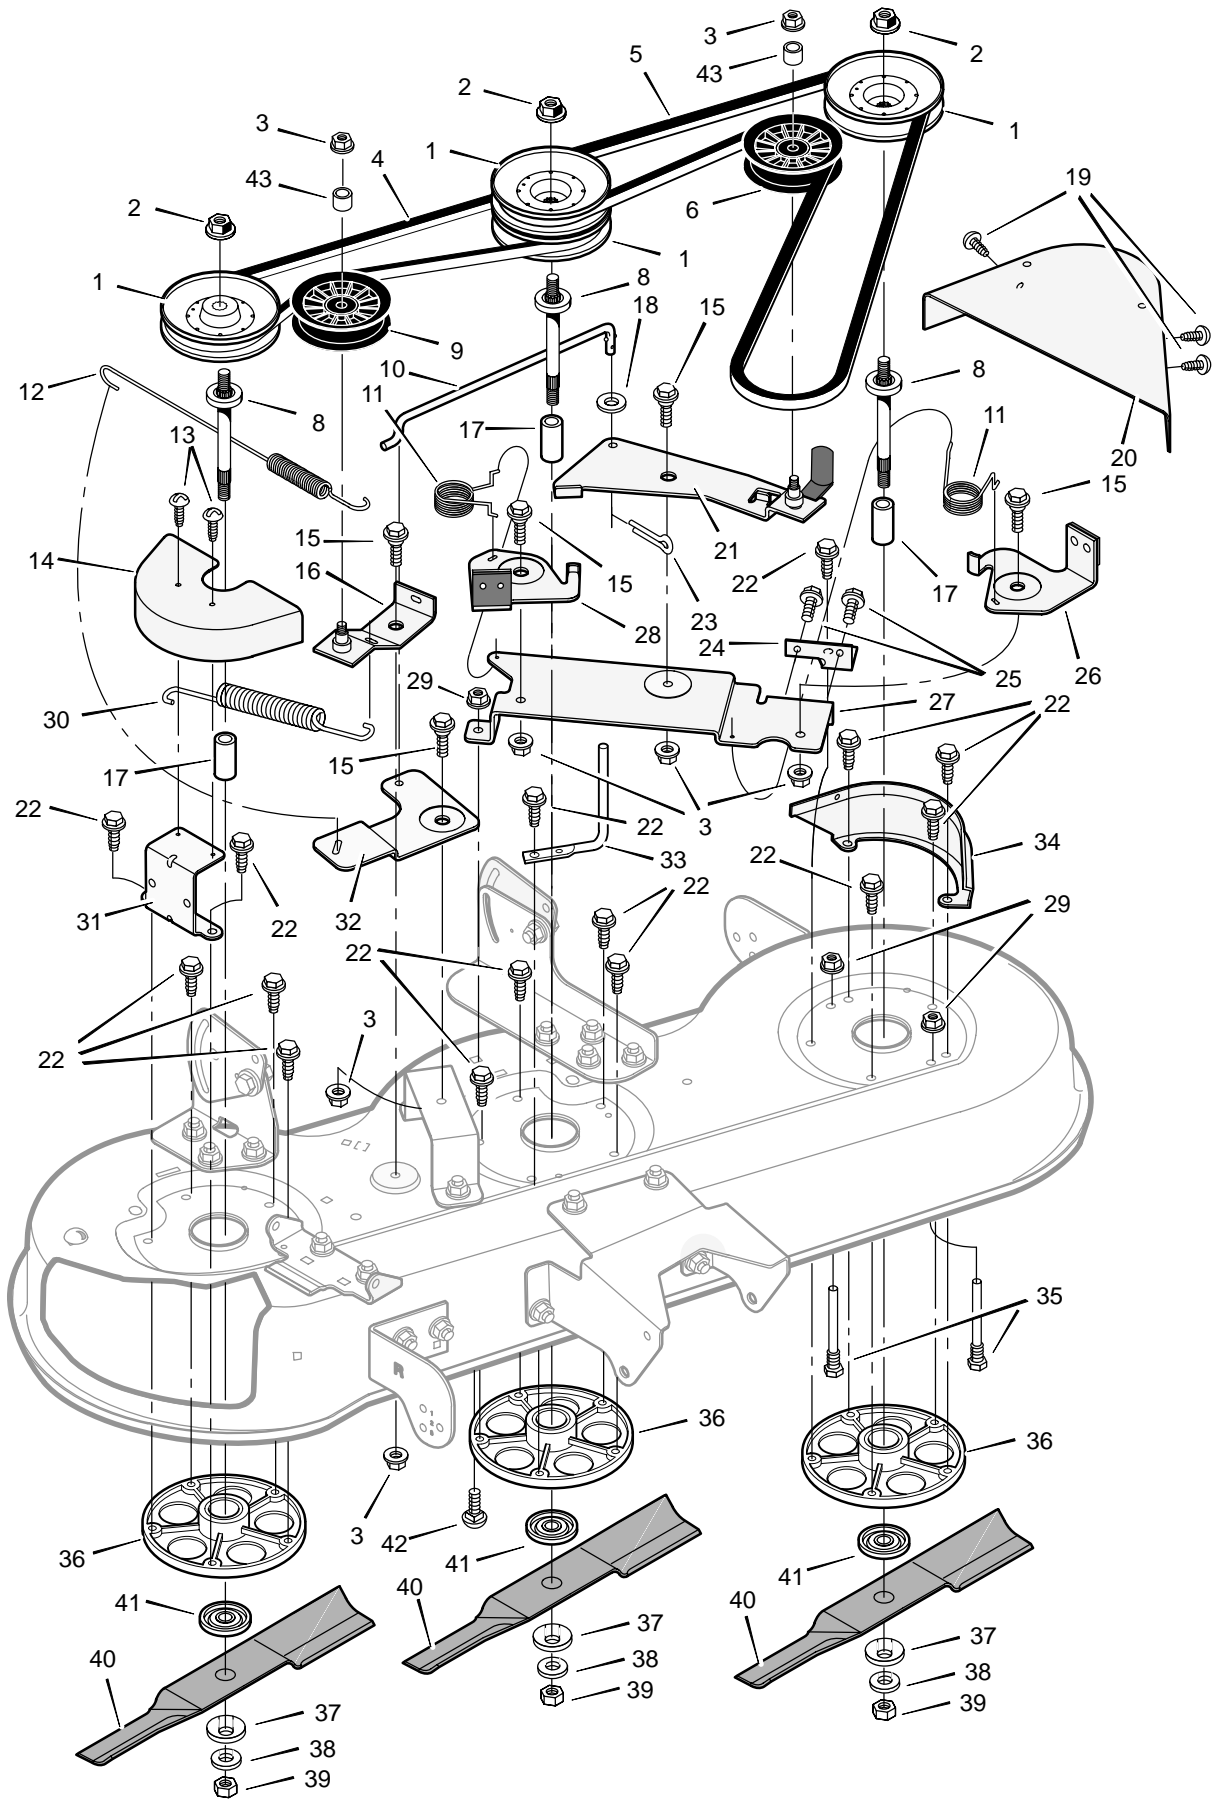

MODEL 46104x14A

REPAIR PARTS MOWER HOUSING

Key No.	Description	Part No.	Key No.	Description	Part No.
1	Bolt, Shoulder	009x51	12	Bolt, Carriage	002x53
2	Plate, Suspension	690128E700	13	Housing, Blade	095113E700
3	Bracket, Right Rear	094598E700	14	Bracket, Front Deck	094997SE
4	Bracket, Hinge	092014E700	15	Bracket, Right Gauge Wheel	690204E700
5	Spring, Left	166x43	16	Retainer	028x64
6	Nut, Flange	015x79	17	Bolt, Carriage	002x74
7	Nut, Flange	015x84	18	Spring, Right	166x42
8	Bracket, Bell Crank	094601E700	19	Cover, Mulcher	095086
9	Nut, Flange	015x88	20	Bolt, Carriage	002x64
10	Bracket, Left Lifter	094600E700	21	Wingnut	014x86
11	Bracket, Left Gauge Wheel	094919E700			

MODEL 46104x14A

REPAIR PARTS BLADE DRIVE

MODEL 46104x14A

REPAIR PARTS BLADE DRIVE

Key No.	Description	Part No.	Key No.	Description	Part No.
1	Pulley	094592	24	Bracket, Brake Plate	094602E700
2	Nut	15x121	25	Screw	26x249
3	Nut	015x84	26	Brake Assembly, Left	094640E700
4	Belt, Secondary	037x66	27	Plate, Brake Arm	094596E700
5	Belt, Primary	037x96	28	Brake Assembly, Center	094641E700
6	Pulley, Idler	690387	29	Nut, Flange	015x79
8	Jackshaft	094129	30	Spring	165x79
9	Pulley, Idler	690549	31	Bracket, Cover	092140E700
10	Link, Bell Crank	094606 Z	32	Bell Crank	094603E700
11	Spring	166x41	33	Guide, Belt	092116 Z
12	Spring	165x138	34	Bracket, Pulley Cover	690221E700
13	Screw	26x250	35	Guide, Belt	091754
14	Cover, Right Pulley	094607E700	36	Housing, Jackshaft	092574
15	Bolt, Shoulder	009x39	37	Washer	17x166
16	Arm Assembly, Idler	094639E700	38	Washer	17x165
17	Spacer	094130	39	Nut, Blade	15x100
18	Washer	017x47	40	Blade	056631E701
19	Screw	26x277	41	Adapter, Blade	092466
20	Cover, Left Pulley	094645E700	42	Bolt, Carriage	002x53
21	Arm Assembly, Idler	690579E700	43	Spacer	690369
22	Bolt	0025x7	--	Complete Service Deck	776111
23	Pin, Cotter	030x20			