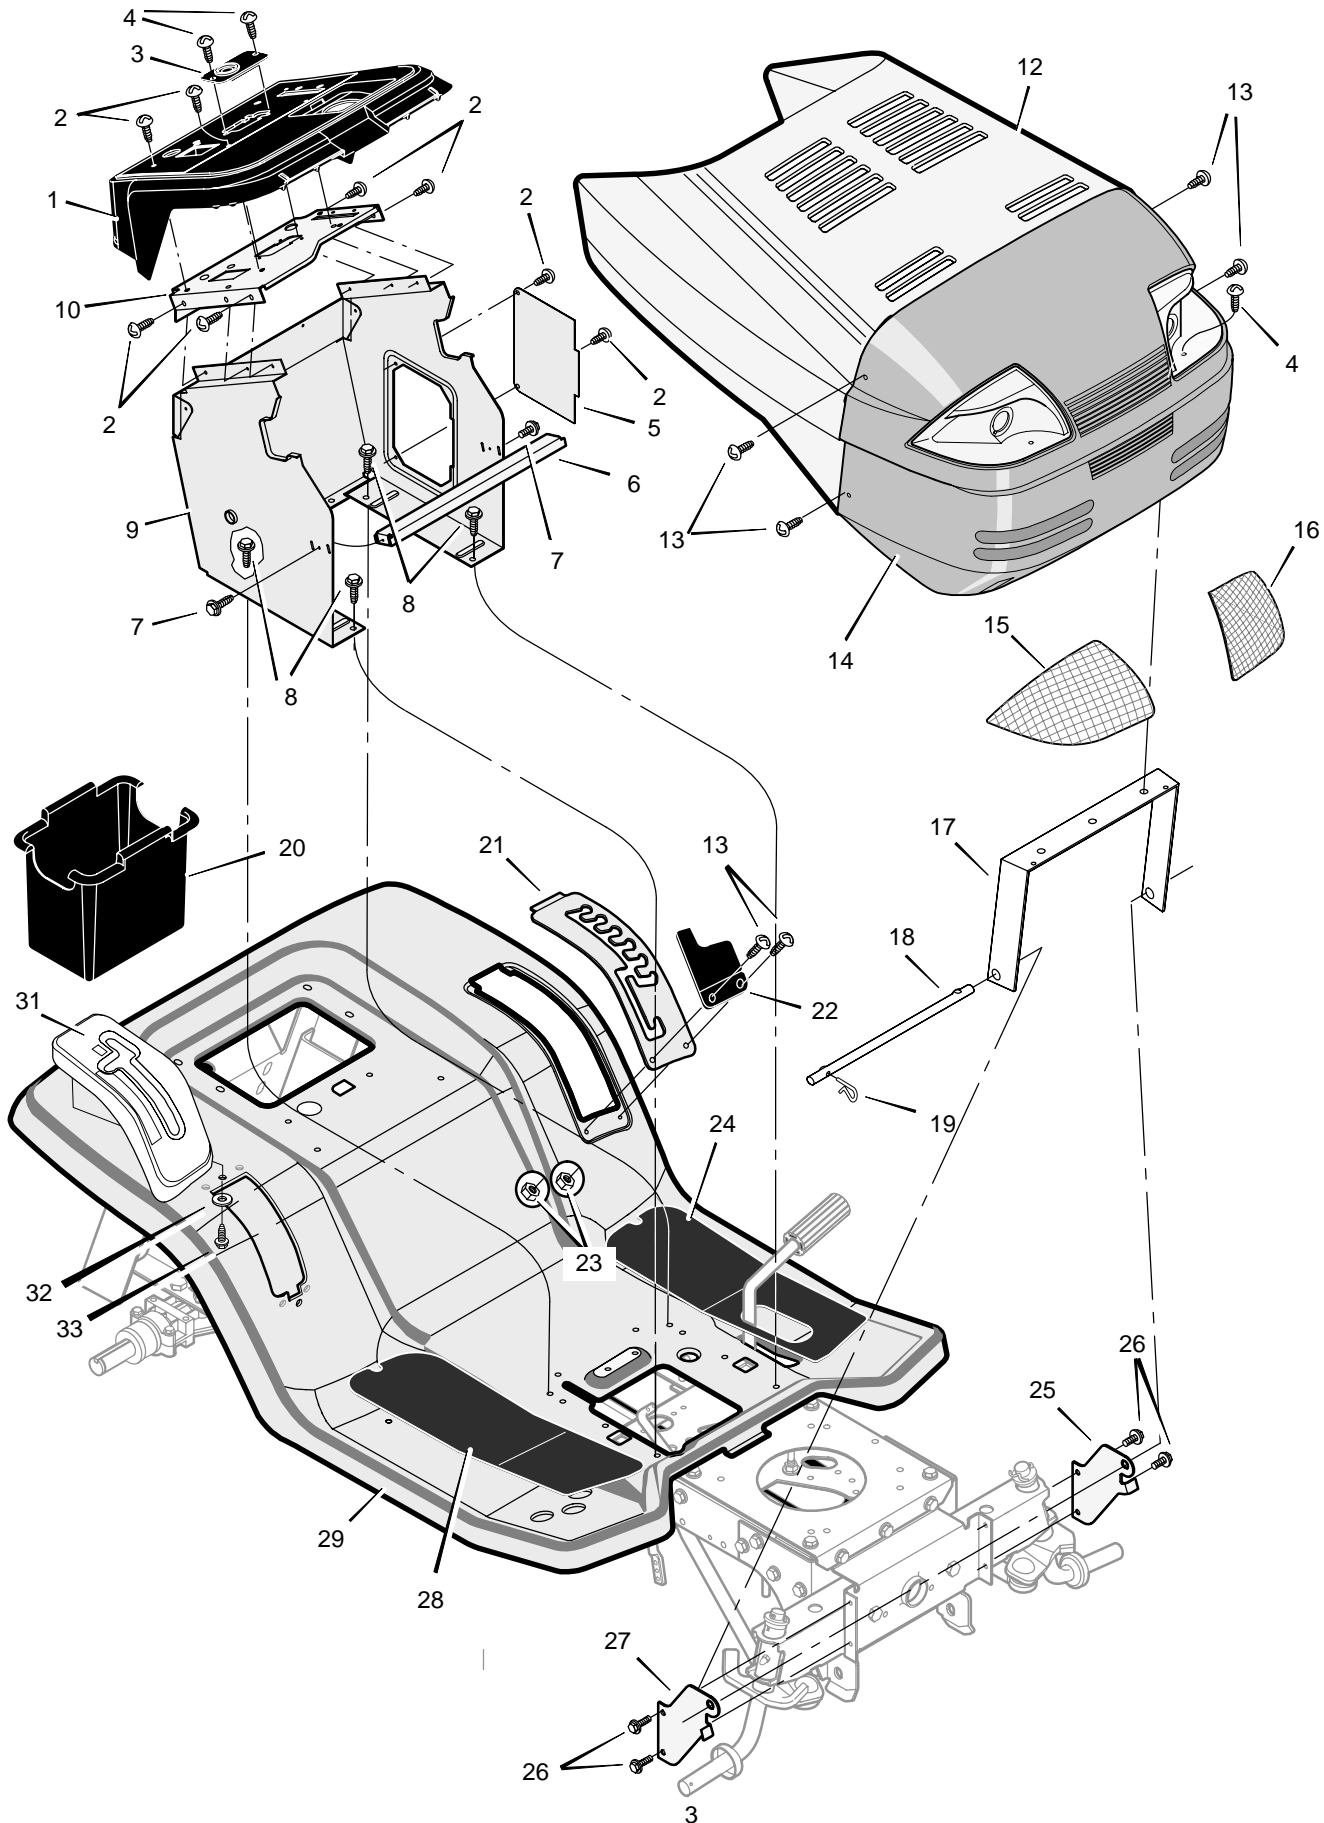

MODEL 46104x14A

REPAIR PARTS HOOD AND DASH

MODEL 46104x14A

REPAIR PARTS HOOD AND DASH

Key No.	Description	Part No.	Key No.	Description	Part No.
1	Dash	094223	18	Rod, Pivot	093137 Z
2	Screw	26x270	19	Pin, Hair	0031x4
3	Bearing, Upper Steering	094219	20	Container, Battery	094069
4	Screw	26x239	21	Plate, Lift Detent	094194E700
5	Panel, Side Access	093007E700	22	Cover	094680
6	Channel, Support	095081	23	Nut	015x81
7	Screw	26x263	24	Mat, Left	094109
8	Screw	26x249	25	Support, Left Grille	690544E700
9	Support, Dash	095082	26	Screw	26x277
10	Plate, Dash	094221E700	27	Support, Right Grille	690543E700
12	Hood	093215E700	28	Mat, Right	094180
13	Bolt, Shoulder	009x47	29	Deck, Seat	094845E700
14	Grille (Includes Lens)	092542	30	Decal, Left Hood	44x7671
15	Lens, Right	092539	31	Cover, Shift	690623
16	Lens, Left	092540	32	Washer	017x38
17	Brace, Grille	092541	33	Screw	26x284