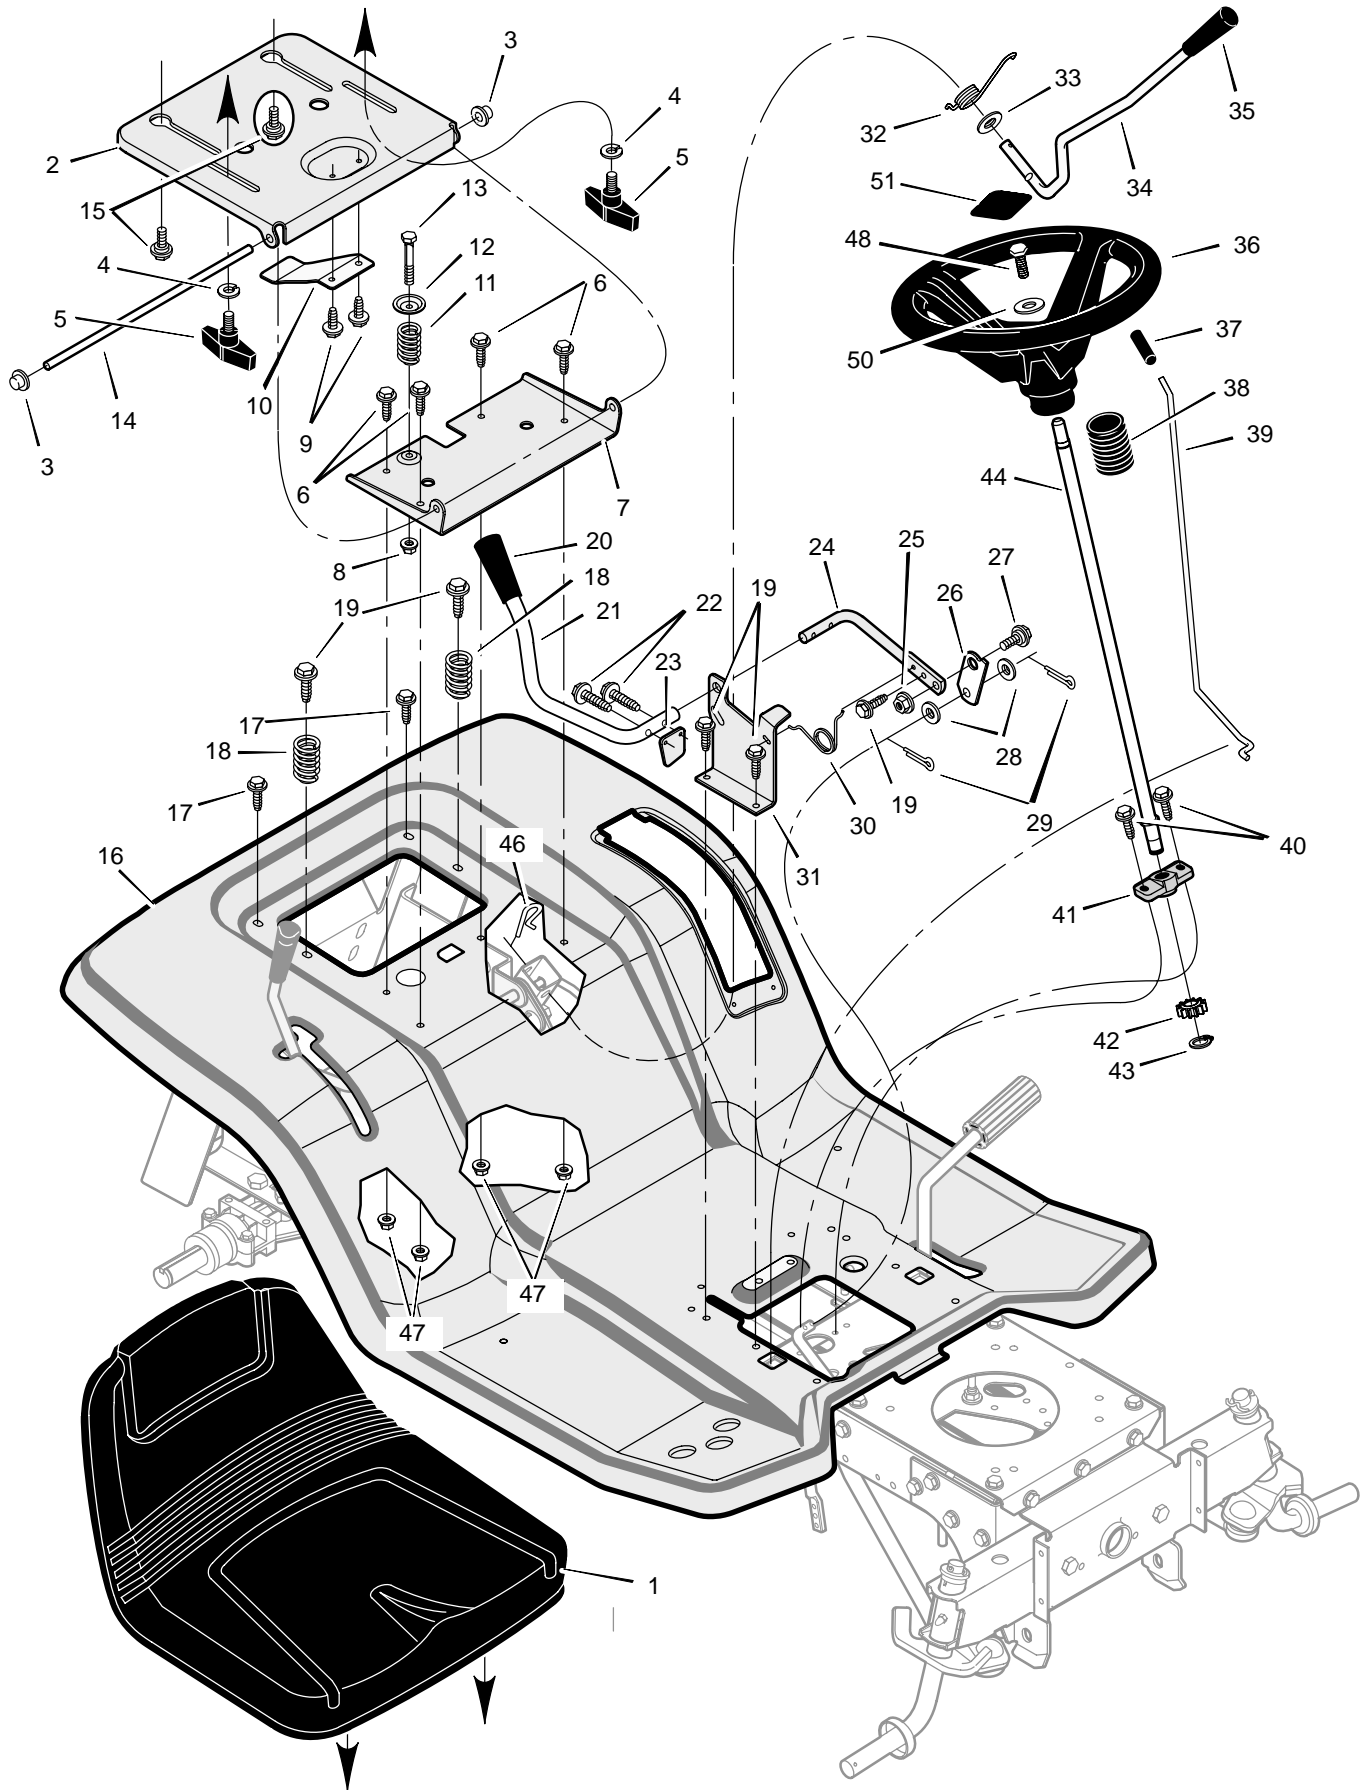

MODEL 46104x14A

REPAIR PARTS SEAT DECK

MODEL 46104x14A

REPAIR PARTS SEAT DECK

Key No.	Description	Part No.	Key No.	Description	Part No.
1	Seat	094163	26	Link, PTO	094004Z
2	Support, Seat	094154E700	27	Shoulder, Bolt	009x39
3	Push-On Cap	028x23	28	Washer	017x57
4	Washer	017x47	29	Pin, Cotter	030x20
5	Bolt, Wing	094160	30	Spring	166x39
6	Bolt	001x45	31	Bracket, PTO	094018E700
7	Bracket, Pivot	094153E700	32	Spring	166x40
8	Nut	15X123	33	Washer	17x103
9	Screw	26x229	34	Handle, Lift	690533
10	Spring, Leaf	094057	35	Grip	092697
11	Spring	164x31	36	Wheel, Steering	095185
12	Washer, Cup	094155 Z	37	Grip	091079
13	Bolt	009x55	38	Bellows	092059
14	Rod, Pivot	094156 Z	39	Rod, Parking Brake	095005Z
15	Bolt, Shoulder	009x56	40	Screw	26x267
16	Deck, Seat	094845E700	41	Bearing, Lower	094124
17	Screw	26x263	42	Gear, Pinion	690183
18	Spring	164x30	43	E-Ring	011x25
19	Screw	26x249	44	Shaft, Steering	690626
20	Grip	092698	46	Pin, Cotter	0031x4
21	Handle, PTO	094217 Z	47	Nut	15x123
22	Screw	0025x3	48	Bolt	0025x3
23	Paddle, Switch	094022 Z	50	Washer	17x146 Z
24	Lever, PTO	094017 Z	51	Insert, Steering Wheel	711326
25	Nut	015x84	—	Manual and Parts List	F-000804L