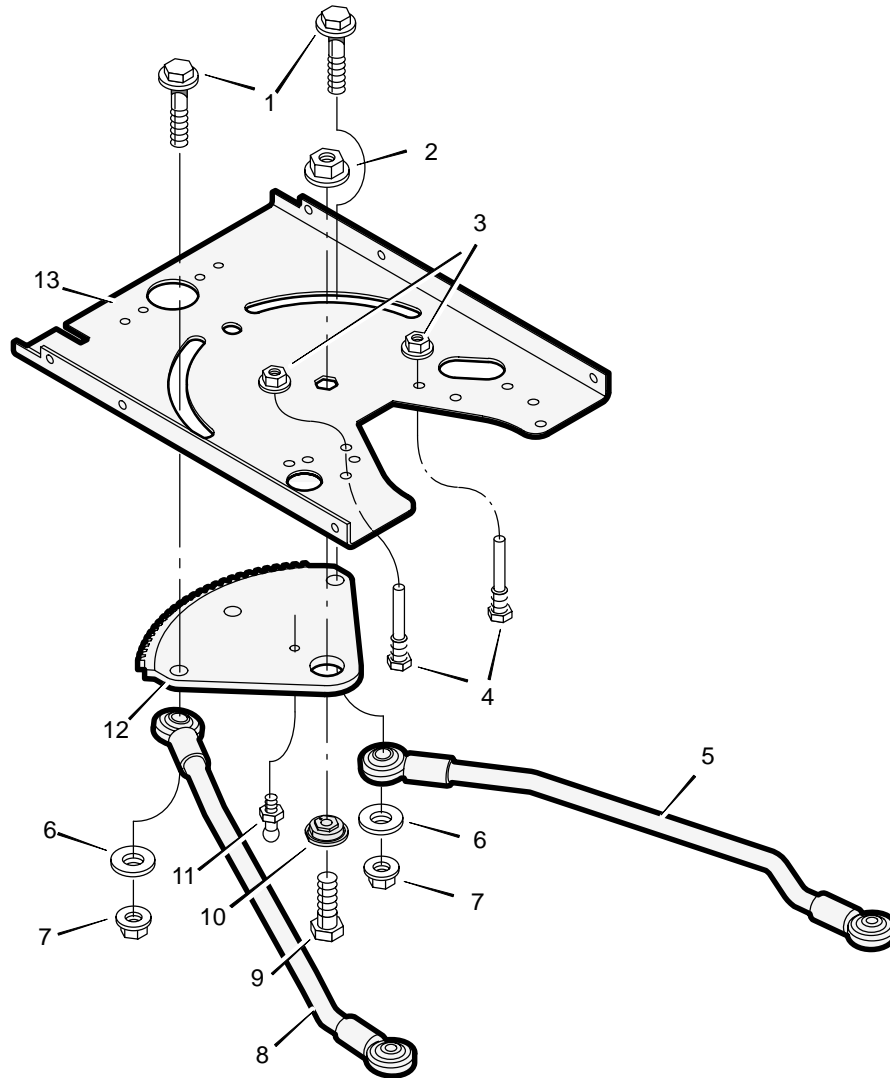

MODEL 46104x14A

REPAIR PARTS MOTION DRIVE

MODEL 46104x14A

REPAIR PARTS MOTION DRIVE

Key No.	Description	Part No.	Key No.	Description	Part No.
1	Lever, Shift	690366Z	30	Wheel and Tire	093263-601
2	Grip	092697	31	Tire *	091923
3	Plate, Adjusting	690131 Z	—	Tube	407049
4	Nut	015x88	32	Latch, Parking Brake	094045 Z
5	Washer	17x103	33	Pedal	021544
6	Link, Shift	690130 Z	34	Belt, Drive	037x68
8	Spring, Extension	165x116	35	Yoke, Shift	690129 Z
9	Stud, Spring	094042 Z	36	Washer, Square	17x148
10	Nut	015x79	37	Pilot, Support	091889
11	Bolt, Shoulder	009x39	38	Washer	017x38
12	Nut	015x89	39	Capscrew	06x105
13	Rod, Clutch	094041 Z	40	Pin, Hair	0031x6
14	Arm Assembly, Idler	690364 Z	41	Spacer, Left	690213 Z
15	Bolt, Shoulder	009x54	42	Washer	17x118 Z
16	Nut, Adjusting	094815	43	Pin, Cotter	030x20
17	Screw	26x249	44	Pulley, V Idler	690410
18	Bracket, Spring Mount	690070E700	45	Pulley, Backside Idler	023339
19	Bolt	01x155	46	Washer	17x169
20	Bolt, Carriage	002x78	47	Spring, Brake	165x115
21	Bolt, Carriage	002x53	48	Ring, Snap	0011x7
22	Bolt	26x216	49	Pulley, Drive	690181
23	Bracket, Left Torque	690081E700	50	Bracket, Right Torque	690080E700
24	Nut	015x84	51	Spring, Extension	165x92
25	Pin, Hair	0031x4	52	Transmission †	—
26	Cap, Hub	094618	53	Key, Square	024039
27	E-Ring	011x23	54	Spacer, Right	690214 Z
28	Washer	17x193	55	Spring, Extension	165x133
29	Stem, Valve	024373	56	Spacer	690369

Key No.	Description	Part No.
1	Bolt, Shoulder	009x62
2	Nut, Lock	15x111
3	Nut, Flange	015x79
4	Guide, Screw	094384
5	Link, Left Drag	690146E700
6	Washer	17x168
7	Nut, Flange	015x84
8	Link, Right Drag	690145E700
9	Bolt	001x84
10	Bearing, Sector Gear	690180
11	Fitting, Lub	092530
12	Gear, Sector	690147E700
13	Plate, Steering	690551E700