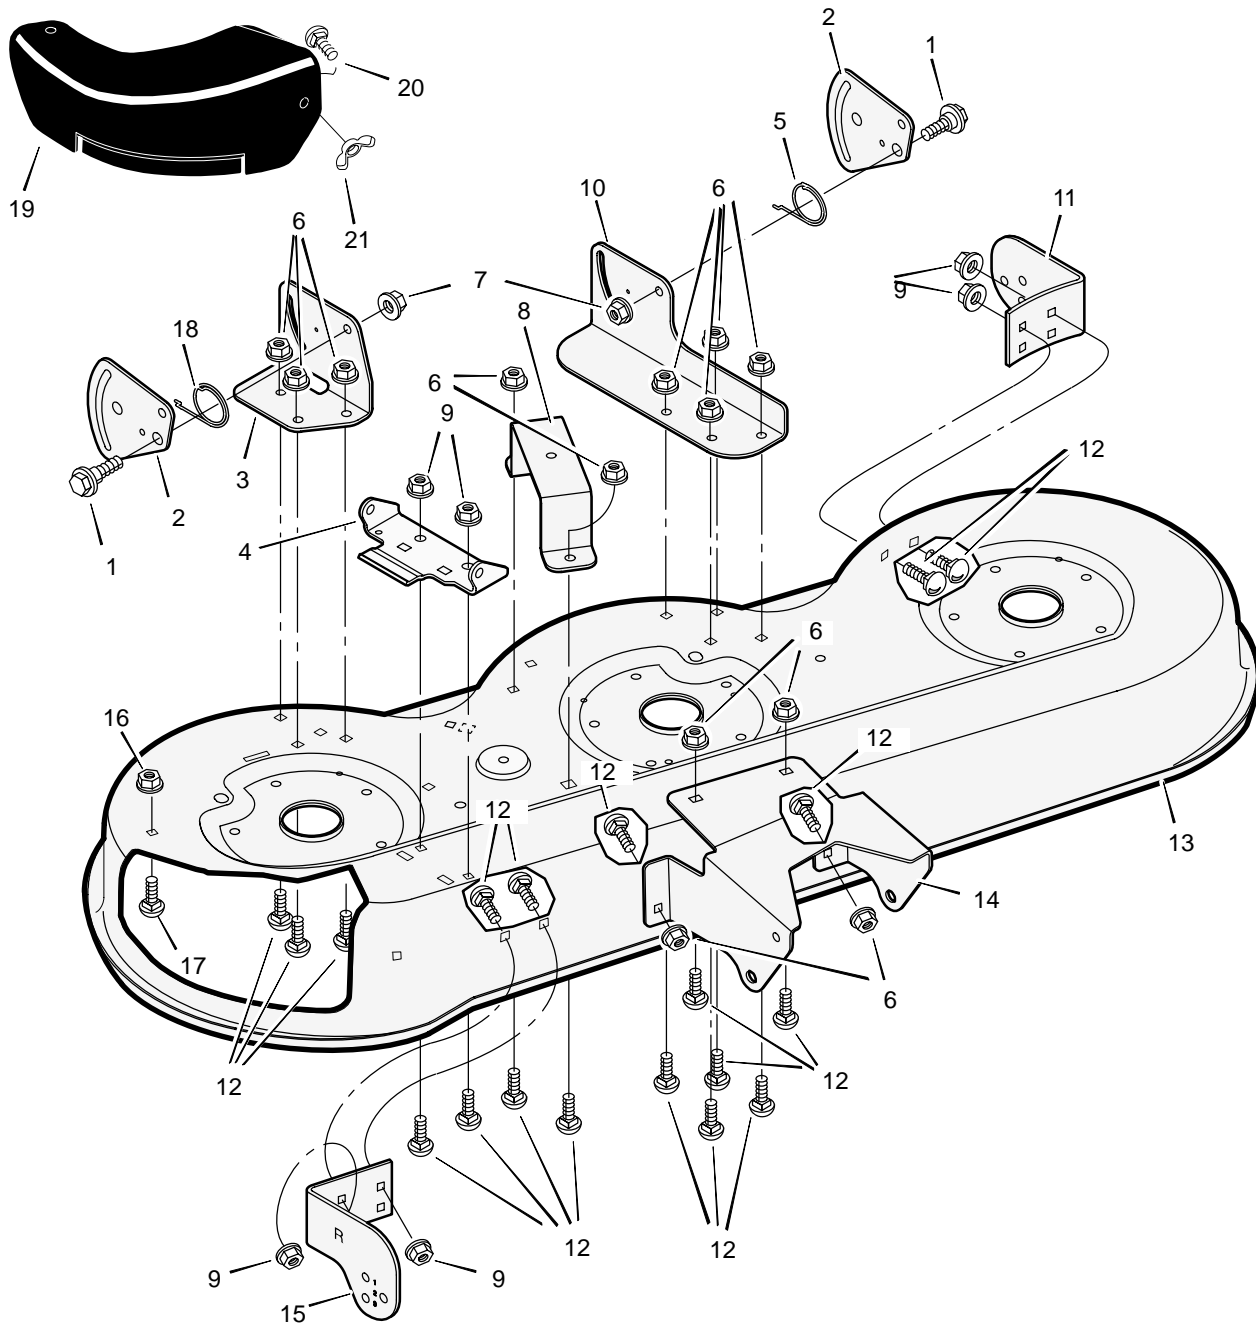

MODEL 46104x14A

REPAIR PARTS MOWER HOUSING

Key No.	Description	Part No.	Key No.	Description	Part No.
1	Bolt, Shoulder	009x51	12	Bolt, Carriage	002x53
2	Plate, Suspension	690128E700	13	Housing, Blade	095113E700
3	Bracket, Right Rear	094598E700	14	Bracket, Front Deck	094997SE
4	Bracket, Hinge	092014E700	15	Bracket, Right Gauge Wheel	690204E700
5	Spring, Left	166x43	16	Retainer	028x64
6	Nut, Flange	015x79	17	Bolt, Carriage	002x74
7	Nut, Flange	015x84	18	Spring, Right	166x42
8	Bracket, Bell Crank	094601E700	19	Cover, Mulcher	095086
9	Nut, Flange	015x88	20	Bolt, Carriage	002x64
10	Bracket, Left Lifter	094600E700	21	Wingnut	014x86
11	Bracket, Left Gauge Wheel	094919E700