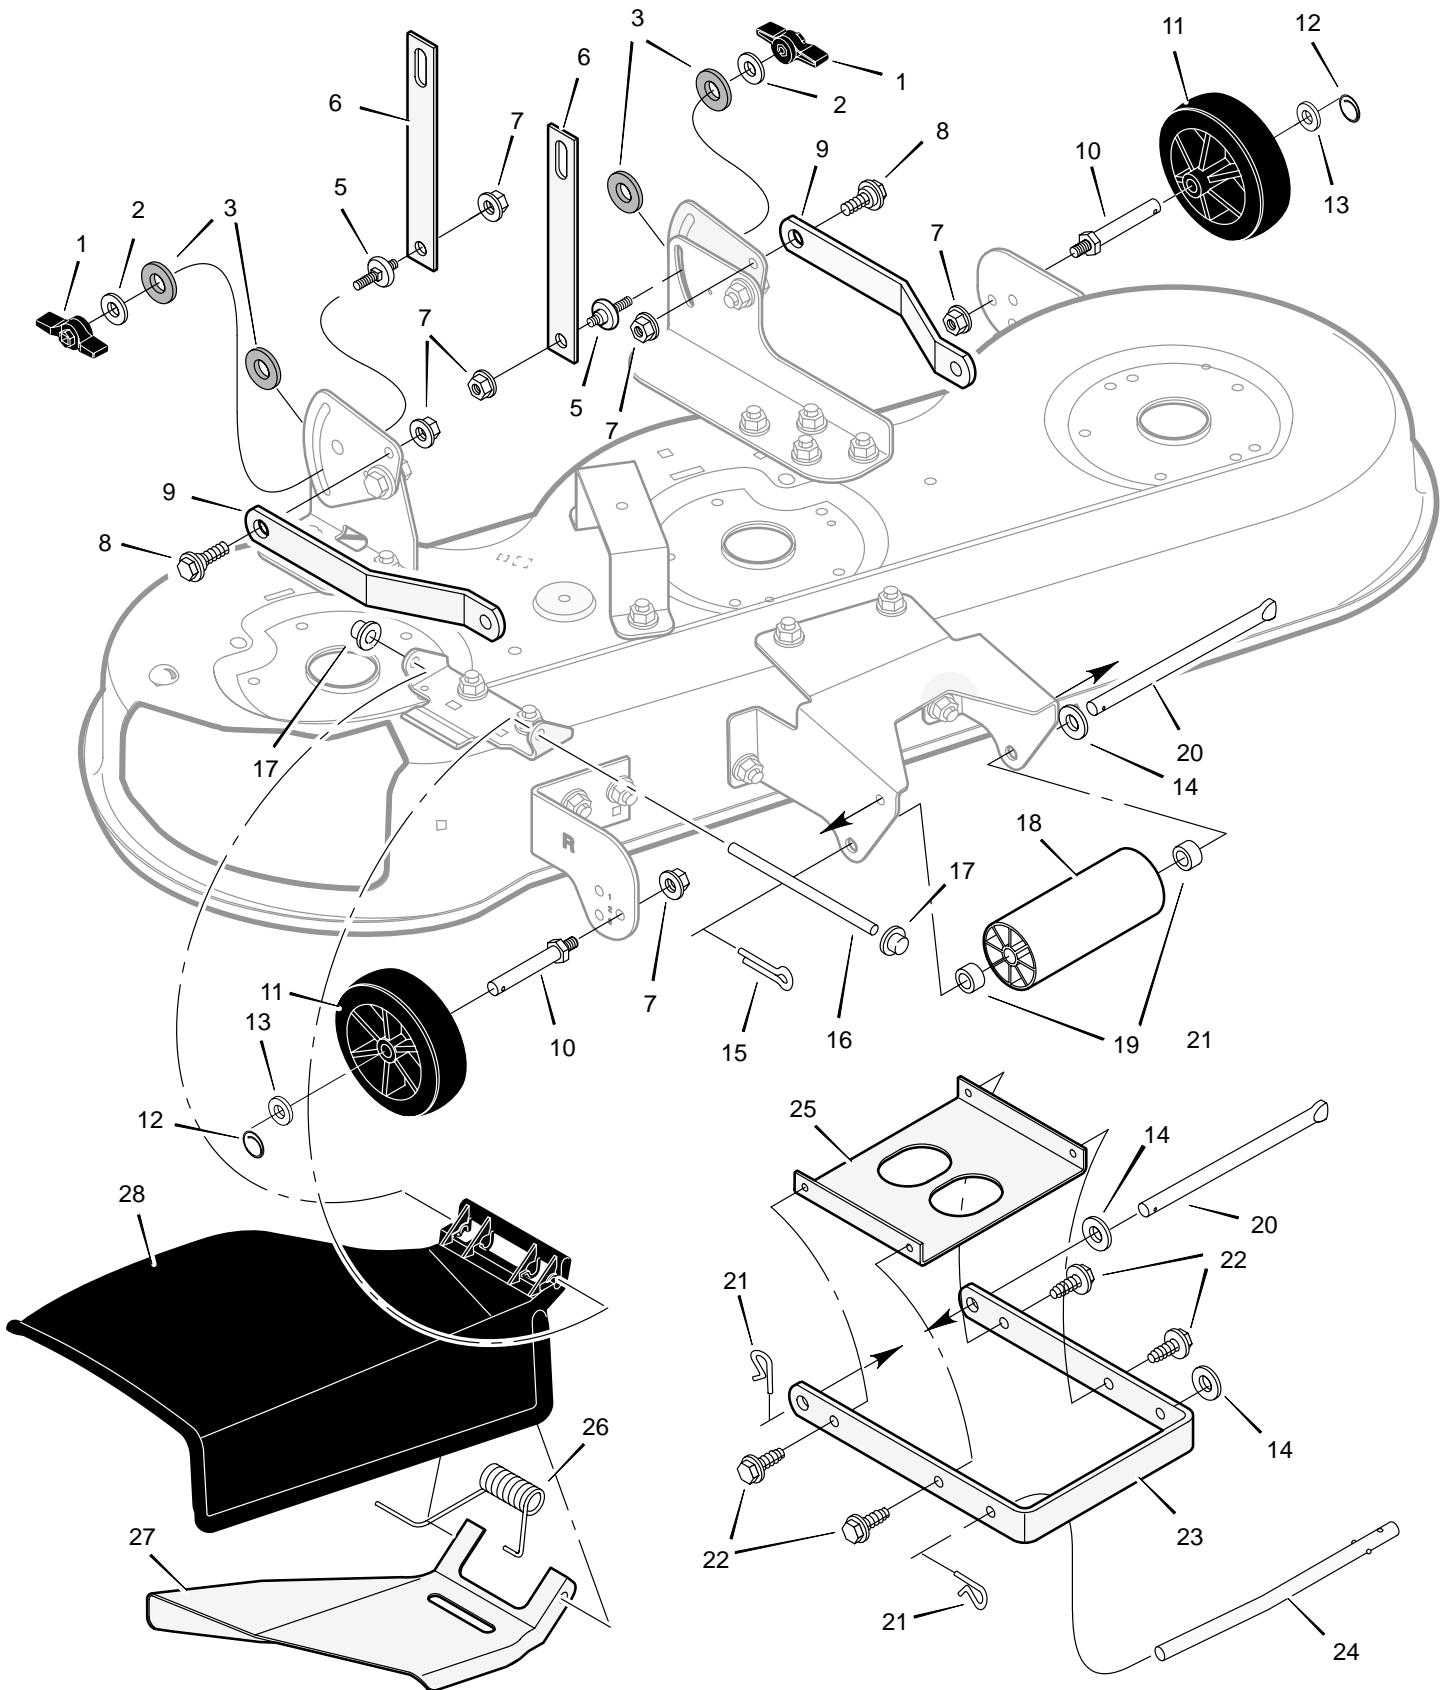

MODEL 46103x50B

REPAIR PARTS MOWER HOUSING SUSPENSION

MODEL 46103x50B

REPAIR PARTS MOWER HOUSING SUSPENSION

Key No.	Description	Part No.
1	Knob	094068
2	Washer	017x45
3	Pad, Friction	094137
5	Pin, Hanger	095194
6	Link, Lift	690121E700
7	Nut, Flange	015x84
8	Bolt, Shoulder	009x52
9	Bracket, Rear Suspension	690578E700
10	Bolt, Gauge Wheel	094025
11	Wheel	092683
12	Pin, Hair	031x11
13	Washer	017x91 Z
14	Washer	17x103
15	Pin, Cotter	030x49
16	Rod, Deflector	092159 Z
17	Push-On Cap	028x23
18	Roller	092137
19	Spacer	091925
20	Rod, Deck Suspension	094996
21	Pin, Hair	0031x4
22	Screw	26x249
23	Bracket, Front Suspension	094765E700
24	Rod, Hanger	094158 Z
25	Stiffener	094604E700
26	Spring	166x34
27	Deflector, Inside	092103E700
28	Deflector, Chute	092100