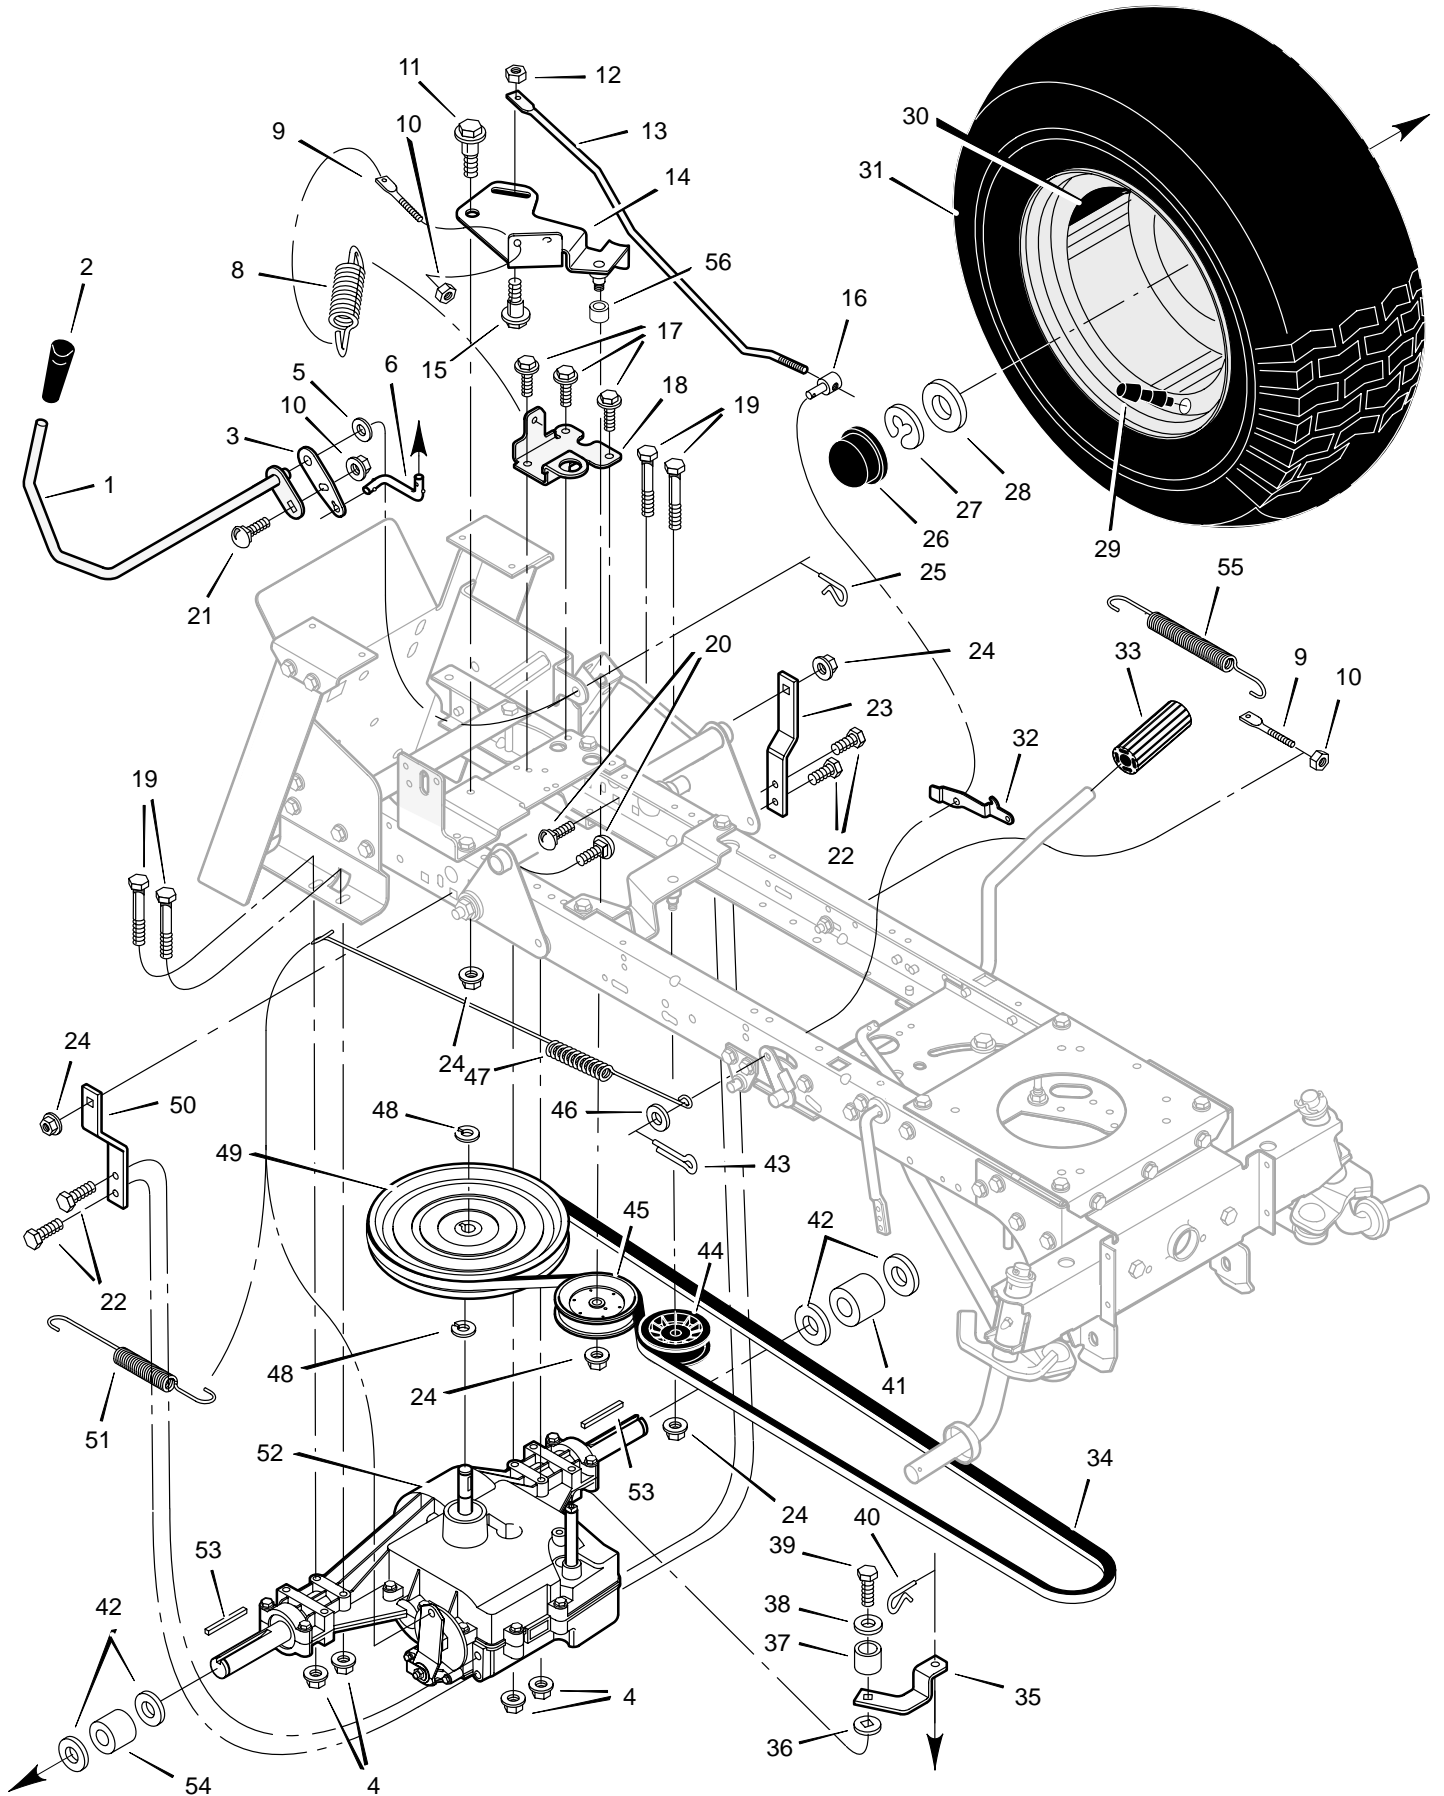

MODEL 46103x50B

REPAIR PARTS MOTION DRIVE

MODEL 46103x50B

REPAIR PARTS MOTION DRIVE

Key No.	Description	Part No.	Key No.	Description	Part No.
1	Lever, Shift	690366Z	30	Wheel and Tire	093263-601
2	Grip	092697	31	Tire *	091923
3	Plate, Adjusting	690131 Z	—	Tube	407049
4	Nut	015x88	32	Latch, Parking Brake	094045 Z
5	Washer	17x103	33	Pedal	021544
6	Link, Shift	690130 Z	34	Belt, Drive	037x68
8	Spring, Extension	165x116	35	Yoke, Shift	690129 Z
9	Stud, Spring	094042 Z	36	Washer, Square	17x148
10	Nut	015x79	37	Pilot, Support	091889
11	Bolt, Shoulder	009x39	38	Washer	017x38
12	Nut	015x89	39	Capscrew	06x105
13	Rod, Clutch	094041 Z	40	Pin, Hair	0031x6
14	Arm Assembly, Idler	690364 Z	41	Spacer, Left	690213 Z
15	Bolt, Shoulder	009x54	42	Washer	17x118 Z
16	Nut, Adjusting	094815	43	Pin, Cotter	030x20
17	Screw	26x249	44	Pulley, V Idler	690410
18	Bracket, Spring Mount	690070E700	45	Pulley, Backside Idler	023339
19	Bolt	01x155	46	Washer	17x169
20	Bolt, Carriage	002x78	47	Spring, Brake	165x115
21	Bolt, Carriage	002x53	48	Ring, Snap	0011x7
22	Bolt	26x216	49	Pulley, Drive	690181
23	Bracket, Left Torque	690081E700	50	Bracket, Right Torque	690080E700
24	Nut	015x84	51	Spring, Extension	165x92
25	Pin, Hair	0031x4	52	Transmission †	—
26	Cap, Hub	094618	53	Key, Square	024039
27	E-Ring	011x23	54	Spacer, Right	690214 Z
28	Washer	17x193	55	Spring, Extension	165x133
29	Stem, Valve	024373	56	Spacer	690369

* When you order a tire, make sure to give the brand name of the tire so that the tread pattern on the tire will match.

† For information on Replacement Parts see the Central Parts Distributor in your area.