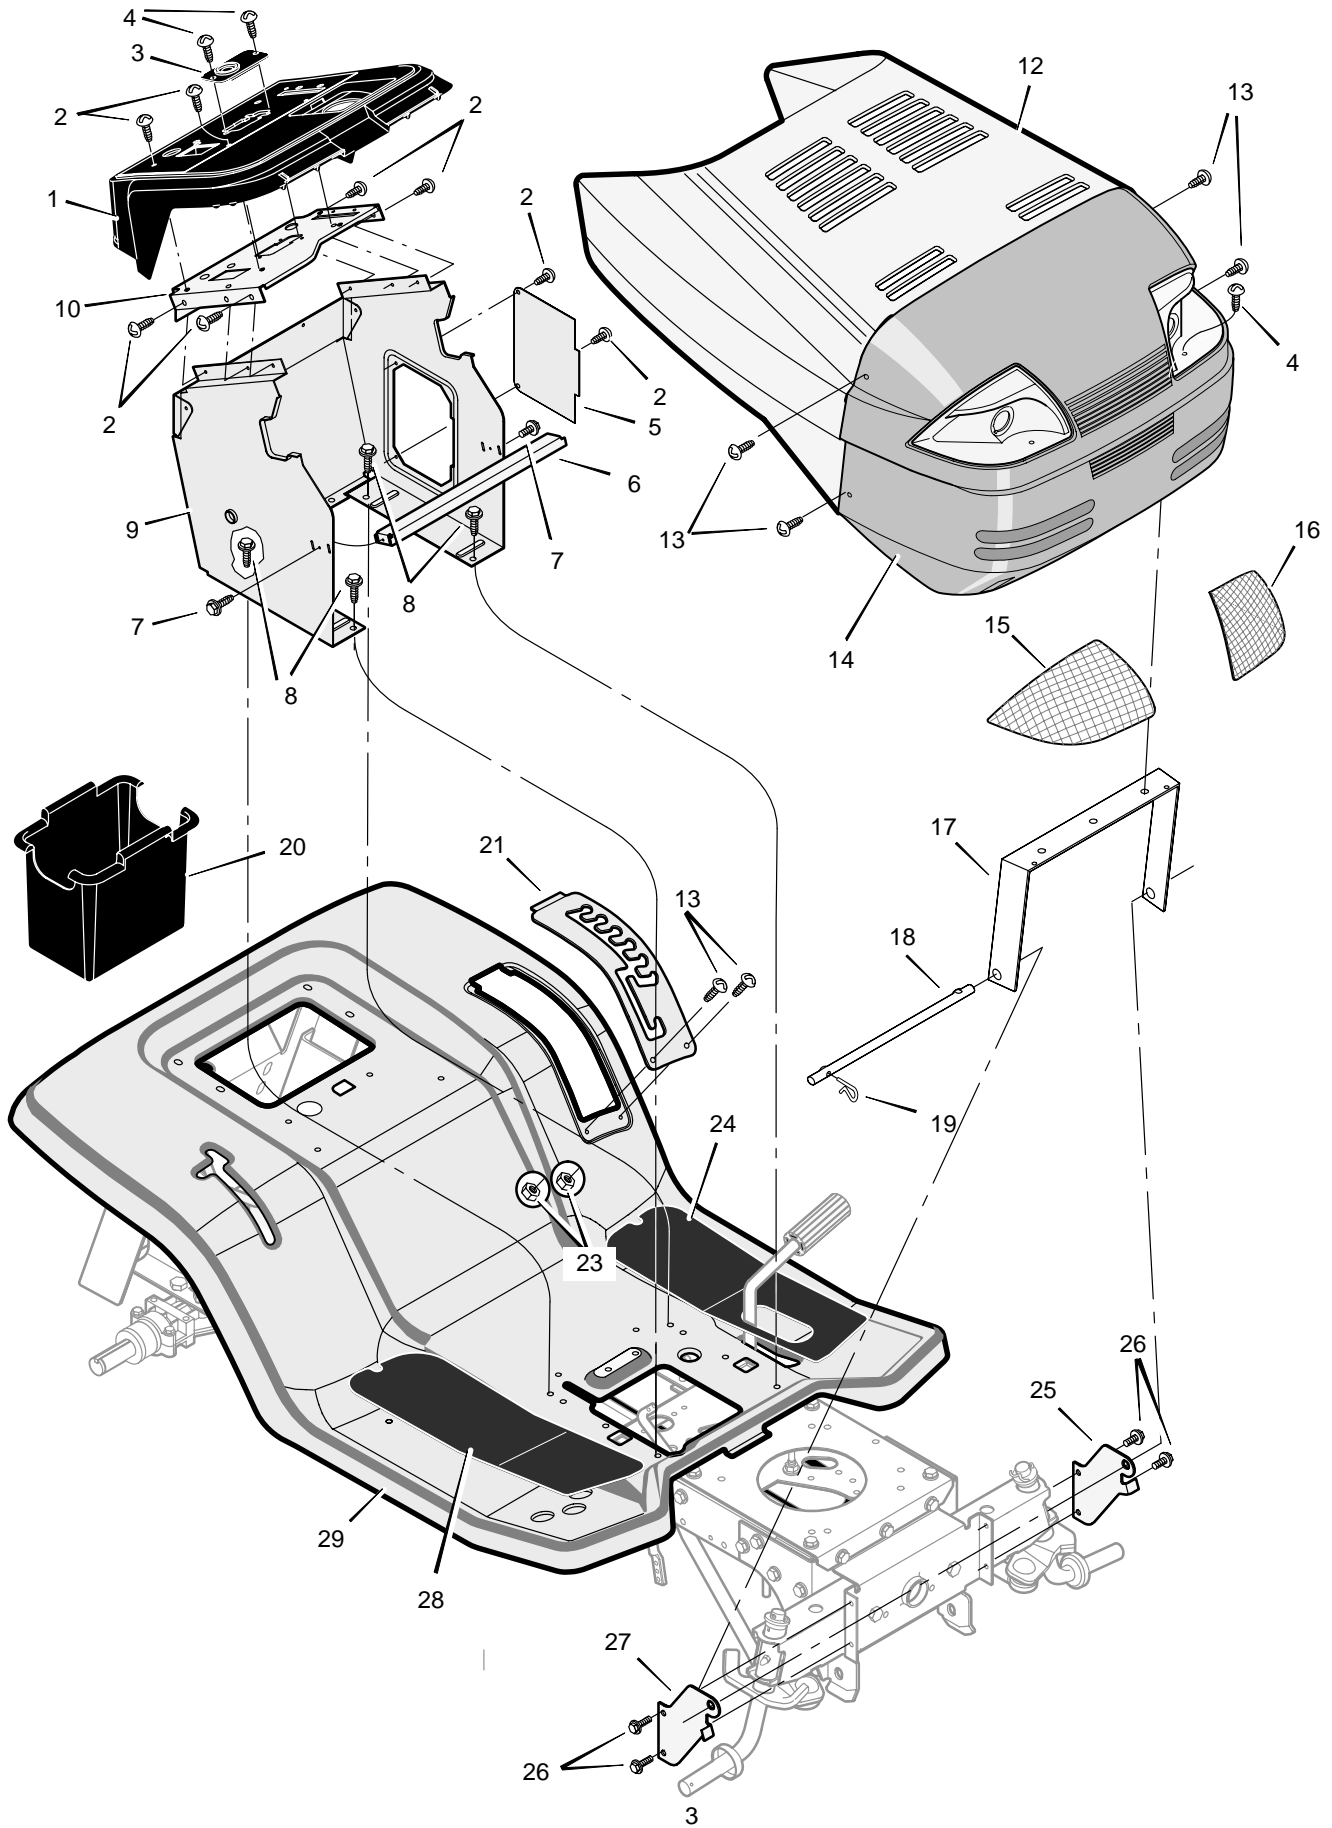

MODEL 46103x50B

REPAIR PARTS HOOD AND DASH

MODEL 46103x50B

REPAIR PARTS HOOD AND DASH

Key No.	Description	Part No.	Key No.	Description	Part No.
1	Dash	095034	16	Lens, Left	092540
2	Screw	26x270	17	Brace, Grille	092541
3	Bearing, Upper Steering	094219	18	Rod, Pivot	093137 Z
4	Screw	26x239	19	Pin, Hair	0031x4
5	Panel, Side Access	093007E700	20	Container, Battery	690424
6	Channel, Support	095081	21	Plate, Lift Detent	094886E700
7	Screw	26x263	23	Nut	015x81
8	Screw	26x249	24	Mat, Left	094109
9	Support, Dash	095082	25	Support, Left Grille	094213E700
10	Plate, Dash	094221E700	26	Screw	26x249
12	Hood	093215E245	27	Support, Right Grille	094212E700
13	Bolt, Shoulder	009x47	28	Mat, Right	094108
14	Grille (Includes Lens)	094869	29	Deck, Seat	095326E245
15	Lens, Right	092539