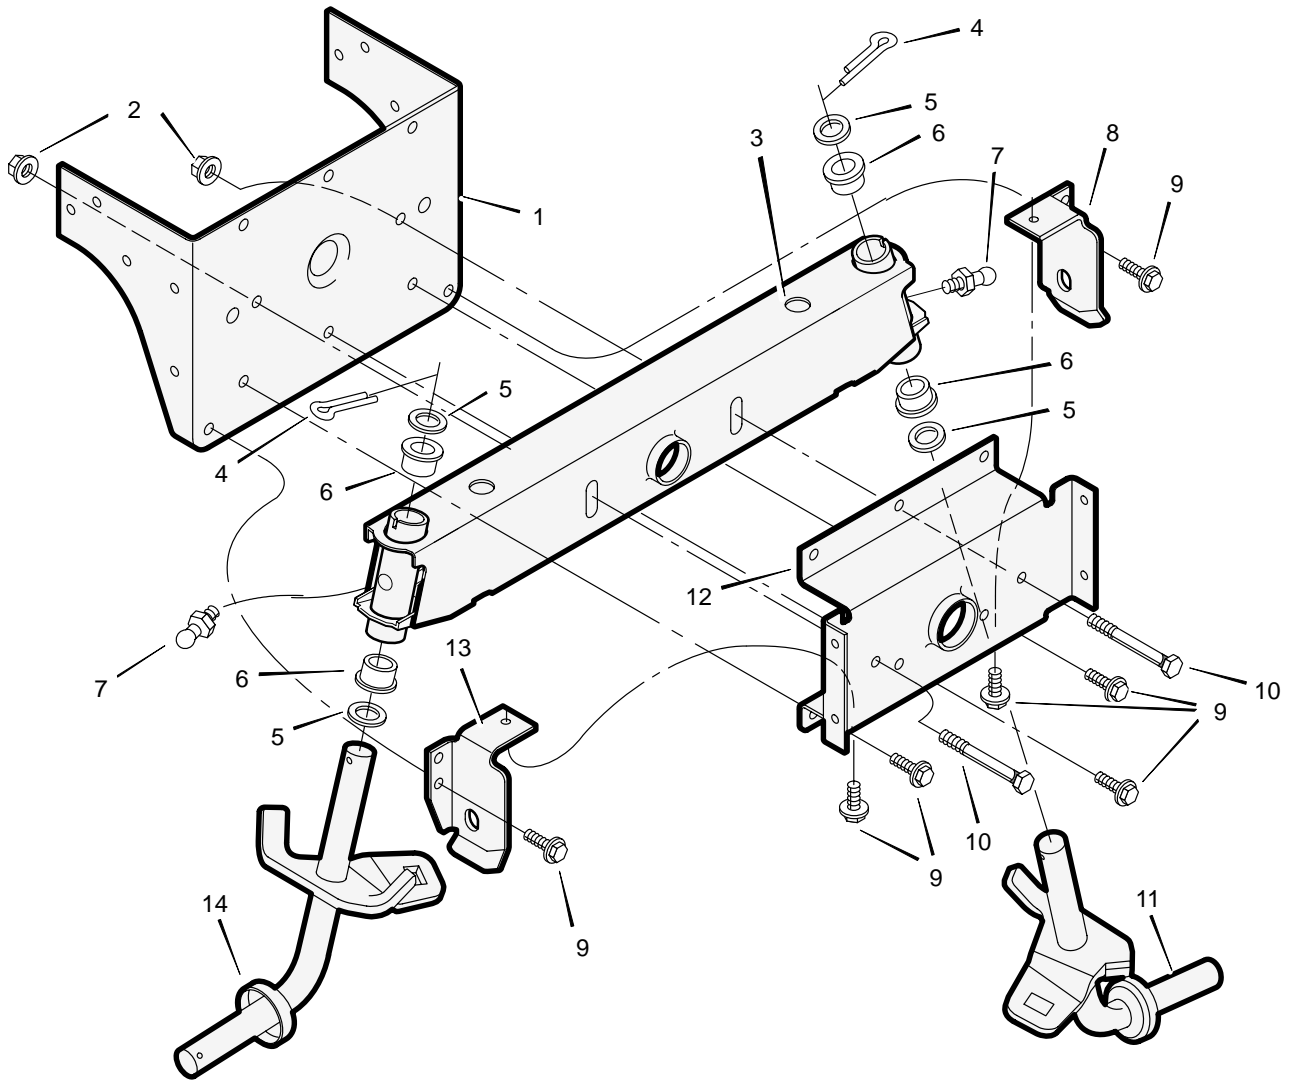

MODEL 46103x50B

REPAIR PARTS FRONT AXLE

Key No.	Description	Part No.	Key No.	Description	Part No.
1	Bracket, Rear Hanger	690067E700	8	Hanger, Left Deck	690198E700
2	Nut, Flange	15x118	9	Screw	26x249
3	Axle Assembly	690210E700	10	Bolt	01x146
4	Pin, Hair	030x49	11	Spindle Assembly, Left	690179E700
5	Washer	017x75	12	Hanger, Axle	094007E700
6	Bearing, Spindle	093058	13	Hanger, Right Deck	690199E700
7	Fitting, Lub	092530	14	Spindle Assembly, Right	690178E700