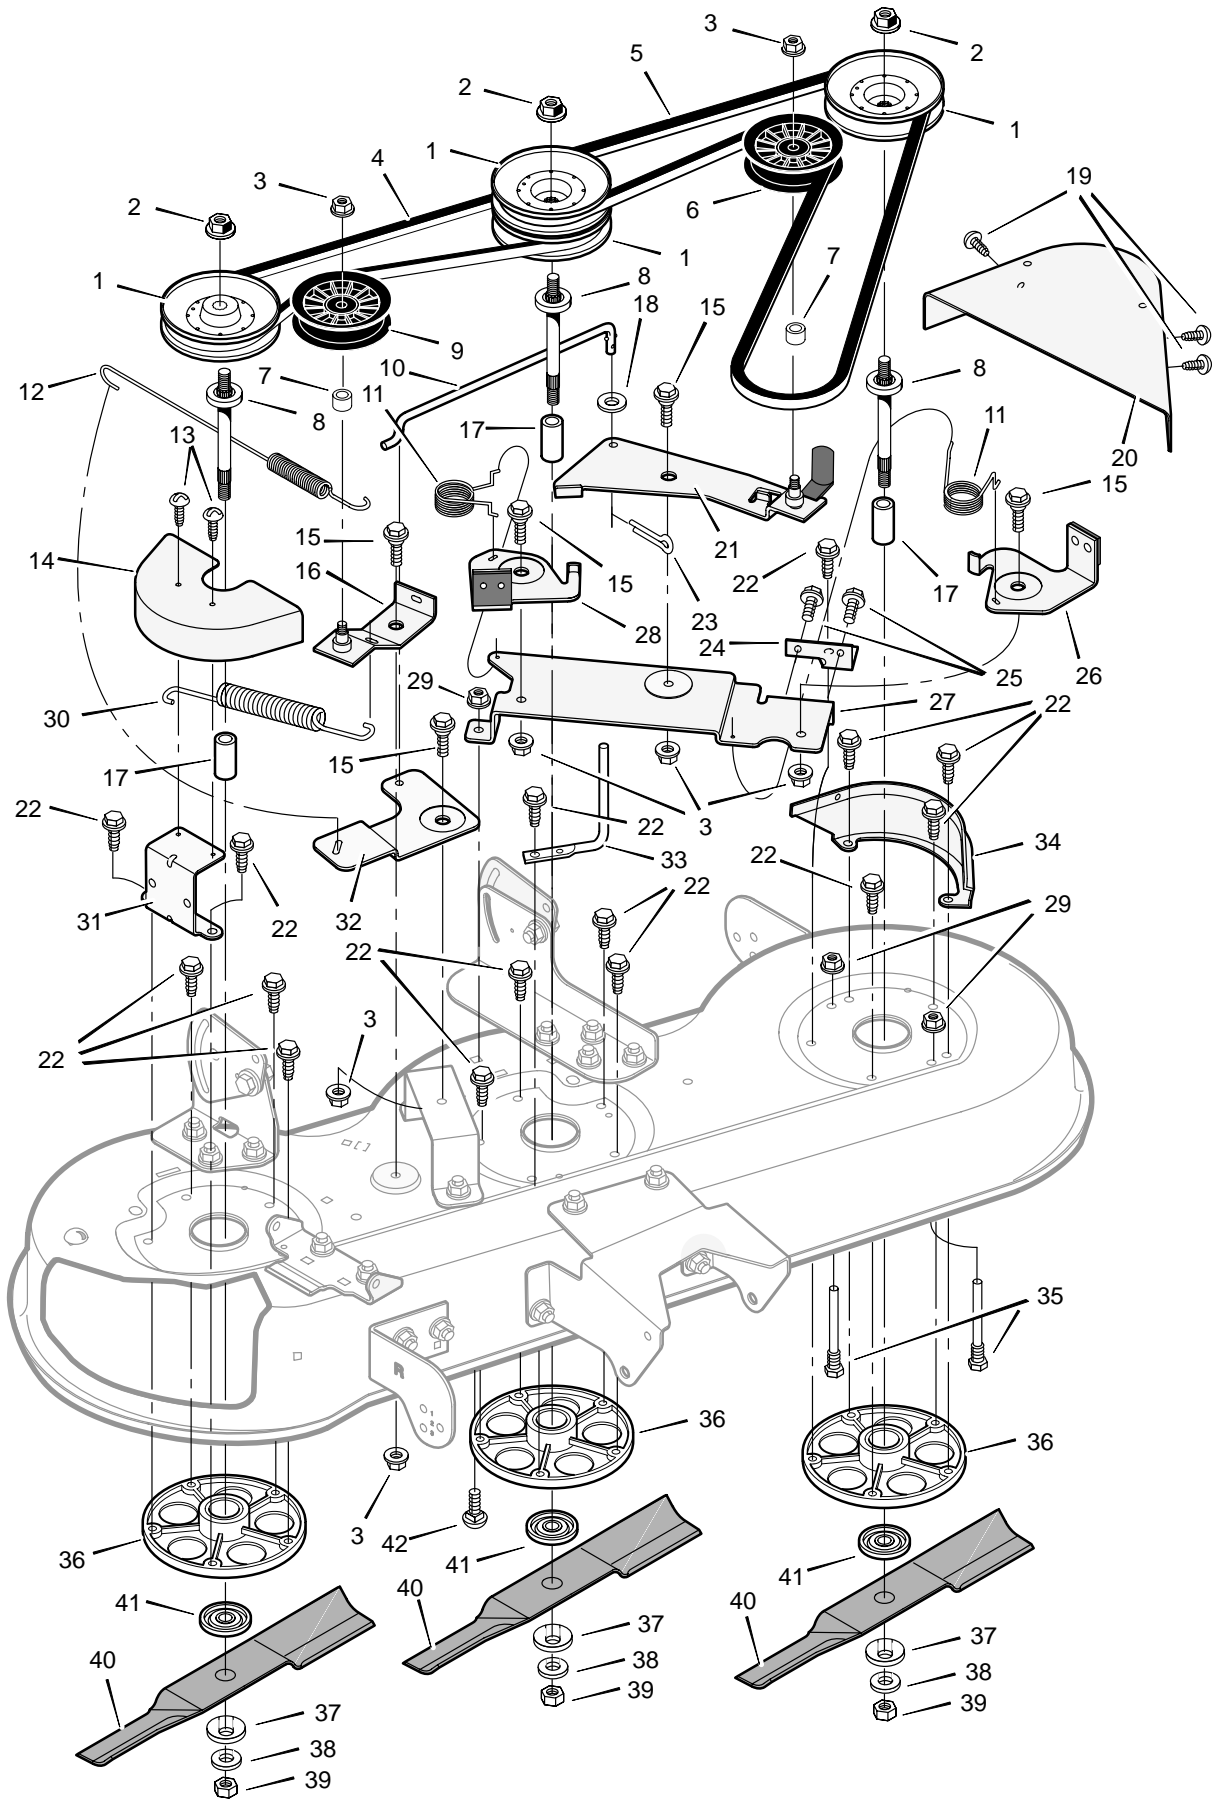

MODEL 46103x50B

REPAIR PARTS BLADE DRIVE

MODEL 46103x50B

REPAIR PARTS BLADE DRIVE

Key No.	Description	Part No.	Key No.	Description	Part No.
1	Pulley	094592	22	Bolt	0025x7
2	Nut	15x121	23	Pin, Cotter	030x20
3	Nut	015x84	24	Bracket, Brake Plate	094602E700
4	Belt, Secondary	037x66	25	Screw	26x249
5	Belt, Primary	037x96	26	Brake Assembly, Left	094640E700
6	Pulley, Idler	690387	27	Plate, Brake Arm	094596E700
7	Spacer	690369	28	Brake Assembly, Center	094641E700
8	Jackshaft	094129	29	Nut, Flange	015x79
9	Pulley, Idler	690549	30	Spring	165x79
10	Link, Bell Crank	094606 Z	31	Bracket, Cover	092140E700
11	Spring	166x41	32	Bell Crank	094603E700
12	Spring	165x138	33	Guide, Belt	092116 Z
13	Screw	26x250	34	Bracket, Pulley Cover	690221E700
14	Cover, Right Pulley	094607E700	35	Guide, Belt	091754 Z
15	Bolt, Shoulder	009x39	36	Housing, Jackshaft	1001049
16	Arm Assembly, Idler	094639E700	37	Washer	17x166
17	Spacer	094130	38	Washer	17x165
18	Washer	017x47	39	Nut, Blade	15x100
19	Screw	26x277	40	Blade	092351E701
20	Cover, Left Pulley	094645E700	41	Adapter, Blade	1001035
21	Arm Assembly, Idler	094644E700	42	Bolt, Carriage	002x53