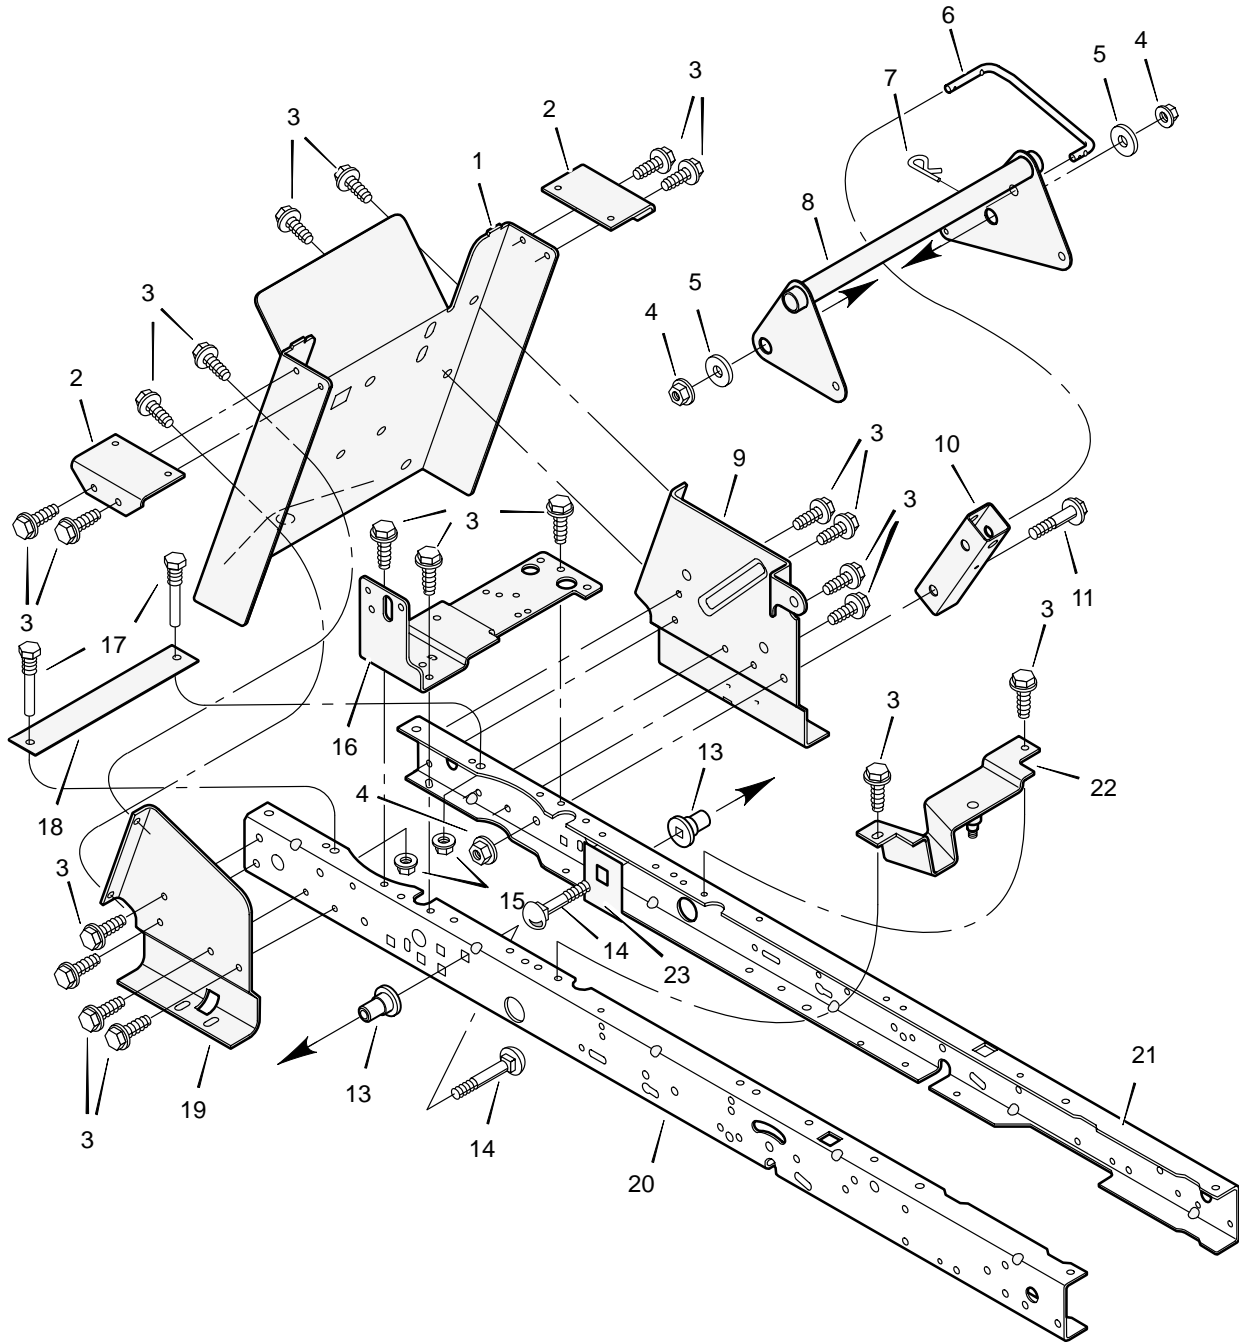

MODEL 46103x50B

REPAIR PARTS REAR FRAME ASSEMBLY

Key No.	Description	Part No.	Key No.	Description	Part No.
1	Frame, Rear Hitch	690094E700	13	Spacer, Lifter	690151
2	Bracket, Seat Deck	690077E700	14	Bolt, Carriage	002x85
3	Screw	26x249	15	Nut, Flange	015x79
4	Nut, Flange	015x84	16	Bracket, Right Shift	690166E700
5	Washer	17x168	17	Screw, Guide	094384
6	Link, Lift Handle	690122E700	18	Bracket, Battery Support	690482E700
7	Pin, Hair	0031x4	19	Bracket, Right Transaxle	690064E700
8	Assembly, Lifter	690363E700	20	Frame, Right	690206E700
9	Bracket, Left Transaxle	690065E700	21	Frame, Left	690207E700
10	Bracket, Lift Pivot	094015E700	22	Bracket, Idler	690365 Z
11	Bolt, Shoulder	009x53	23	Plate, Stiffening	690389E700