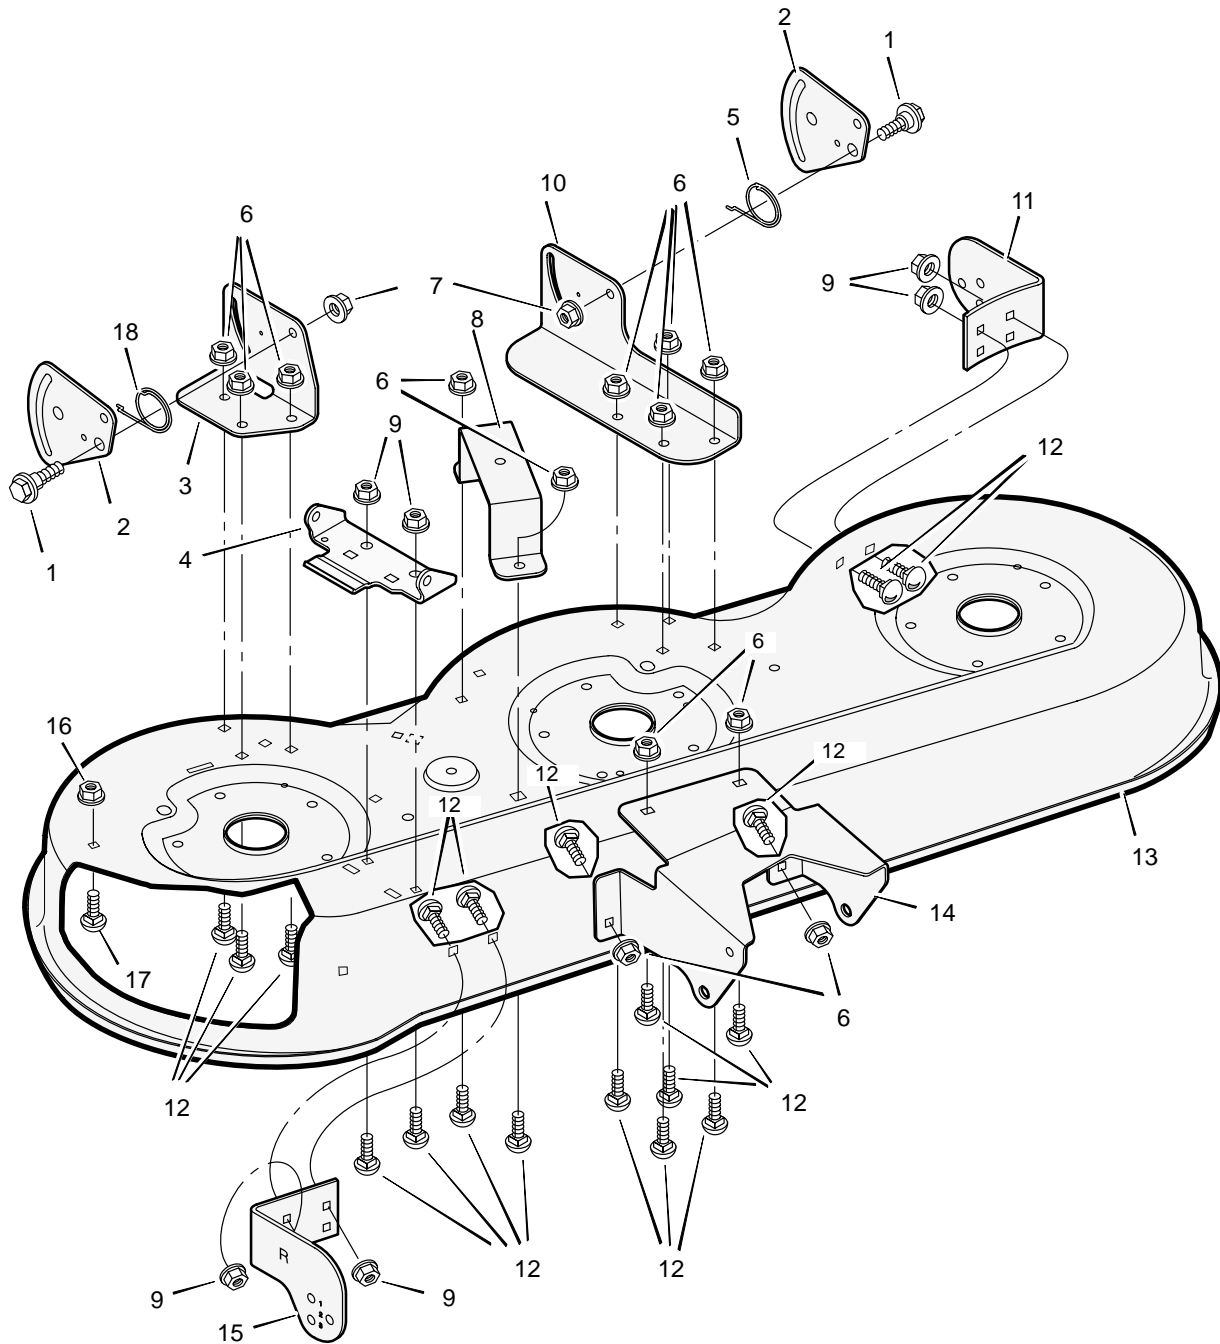

MODEL 46103x50B

REPAIR PARTS MOWER HOUSING

Key No.	Description	Part No.	Key No.	Description	Part No.
1	Bolt, Shoulder	009x51	11	Bracket, Left Gauge Wheel	094919E700
2	Plate, Suspension	690128E700	12	Bolt, Carriage	002x53
3	Bracket, Right Rear	094598E700	13	Housing, Blade	690204E700
4	Bracket, Hinge	092104E700	14	Bracket, Front Deck	094997SE
5	Spring, Left	166x43	15	Bracket, Right Gauge Wheel	094918E700
6	Nut, Flange	015x79	16	Retainer	028x64
7	Nut, Flange	015x84	17	Bolt, Carriage	002x74
8	Bracket, Bell Crank	094601E700	18	Spring, Right	166x42
9	Nut, Flange	015x88	—	Complete Mower Housing	776111
10	Bracket, Left Lifter	094600E700