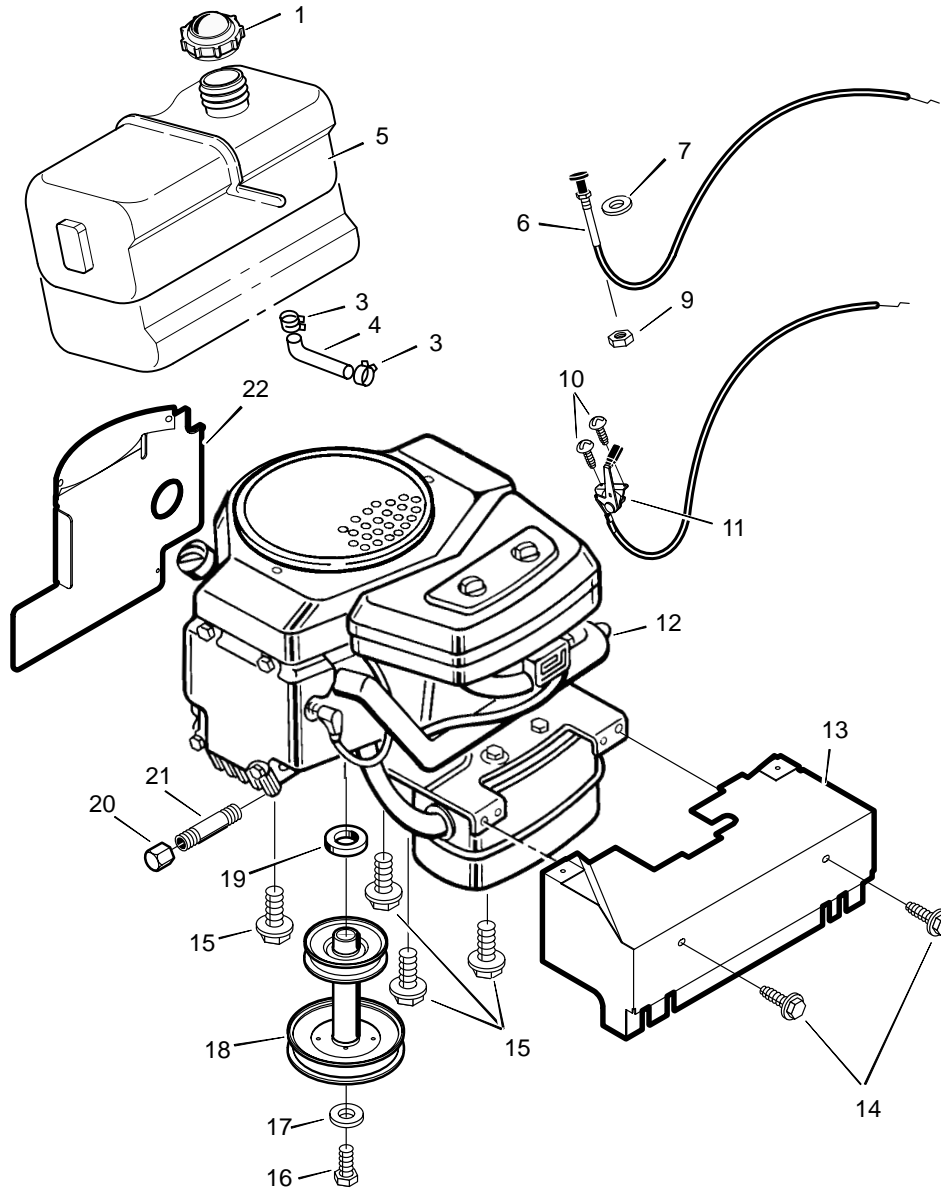

MODEL 46103x50B

REPAIR PARTS ENGINE MOUNT

Key No.	Description	Part No.	Key No.	Description	Part No.
1	Cap, Gas	091349	14	Screw	26x263
3	Clamp	095197	15	Screw	0025x7
4	Line, Fuel	023717	16	Bolt	01x140
5	Tank, Fuel	093148	17	Washer	17x170
6	Cable, Choke	690401	18	Pulley, Stack	690225
9	Nut	015x68	19	Spacer	093077
10	Screw	26x201	20	Cap, Oil Drain	021651
11	Control, Throttle	093165	21	Pipe, Oil Drain	092279
12	Engine *	*	22	Baffle, Rear Heat	093078E700
13	Shield Assembly, Heat	093191E701			

* Parts are available from an Engine Authorized Service Center. See "Engines, Gasoline" or "Gasoline Engines" in the yellow pages of the telephone directory.