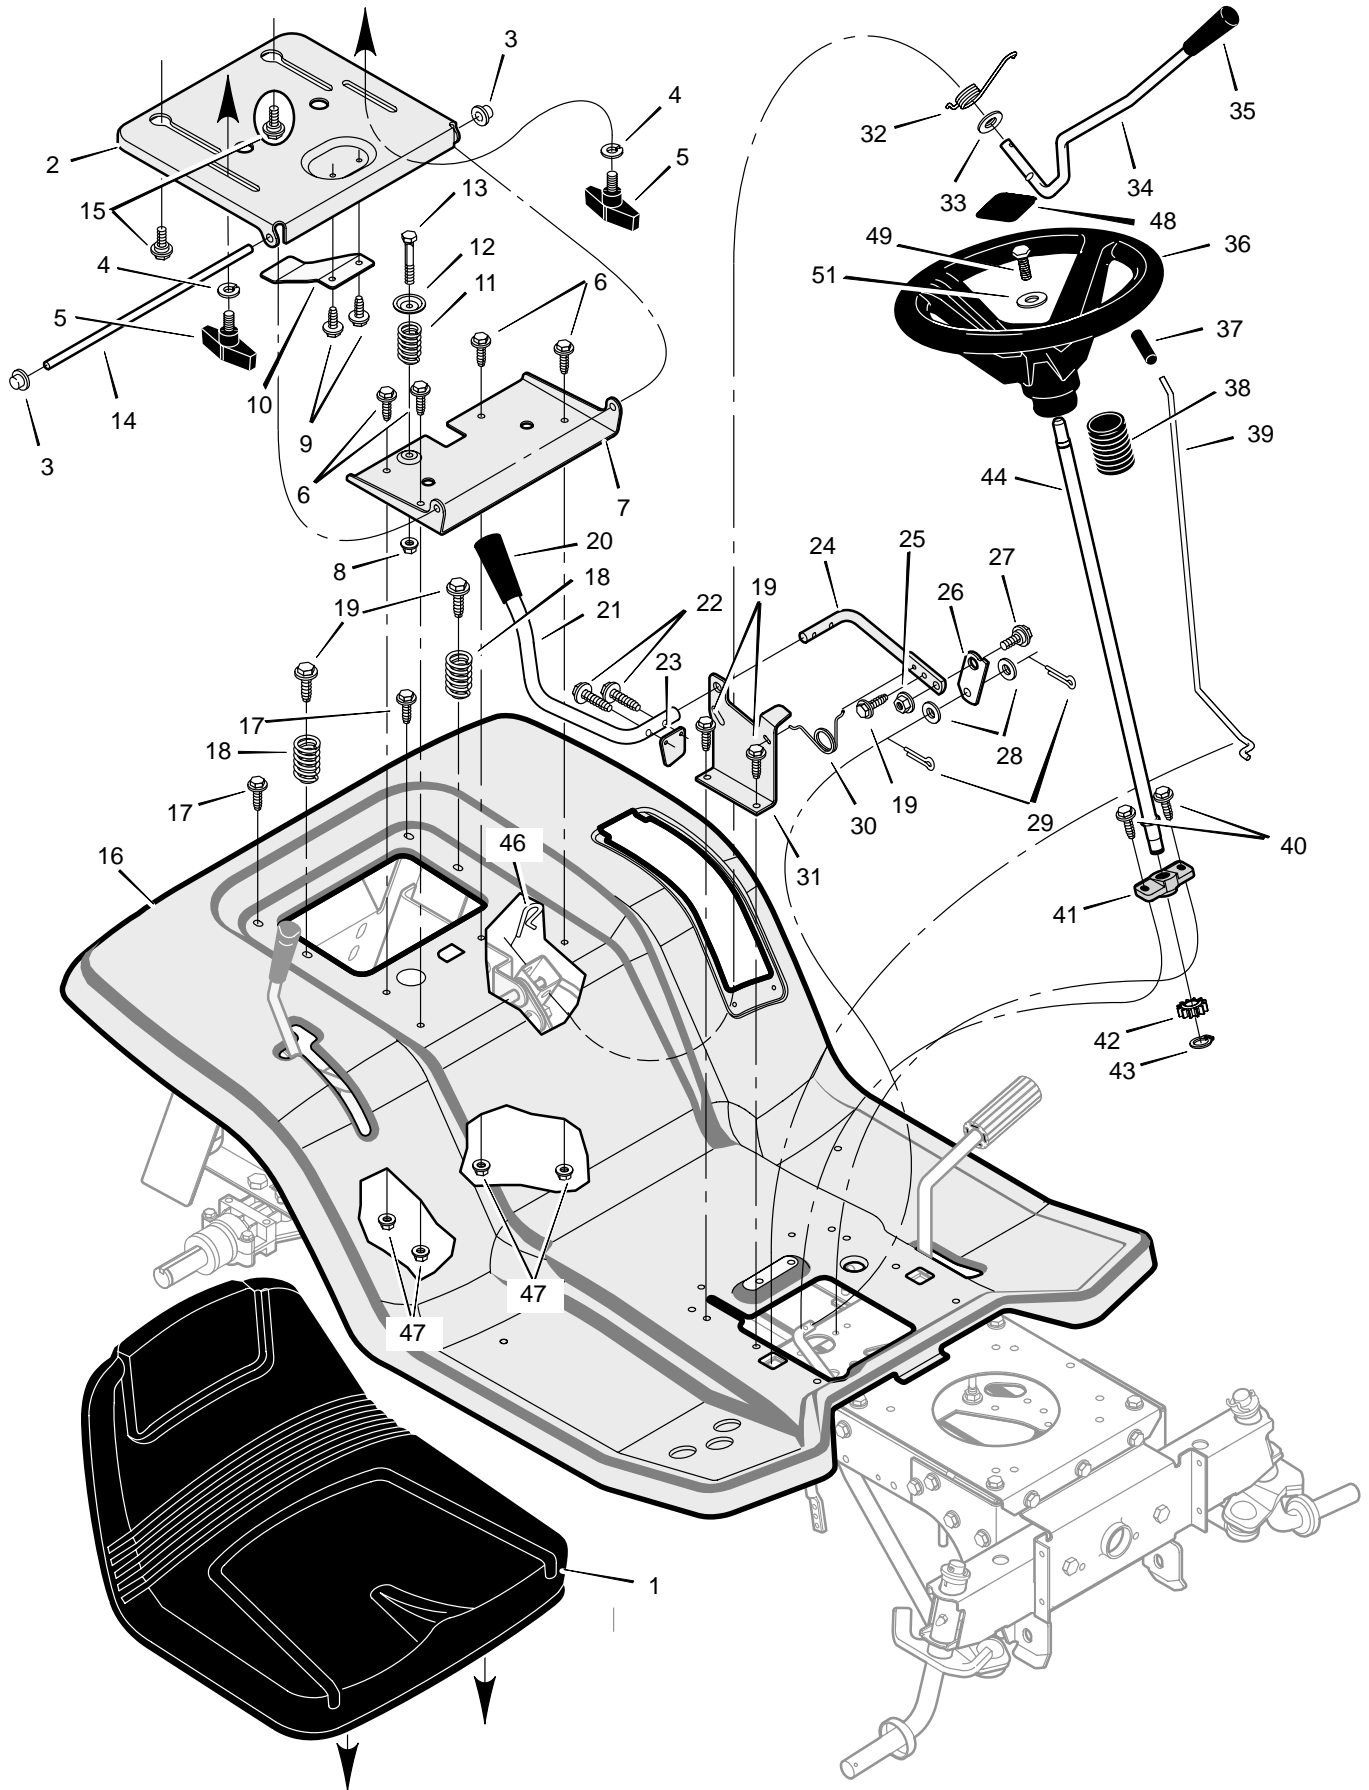

# MODEL 46103x50B

# REPAIR PARTS SEAT DECK

# REPAIR PARTS SEAT DECK

Key No.	Description	Part No.	Key No.	Description	Part No.
1	Seat	095236	26	Link, PTO	094004Z
2	Support, Seat	094154E700	27	Shoulder, Bolt	009x39
3	Push-On Cap	028x23	28	Washer	017x57
4	Washer	017x47	29	Pin, Cotter	030x20
5	Bolt, Wing	094160	30	Spring	166x39
6	Bolt	001x45	31	Bracket, PTO	094018E700
7	Bracket, Pivot	094153E700	32	Spring	166x40
8	Nut	15x123	33	Washer	17x103
9	Screw	26x229	34	Handle, Lift	690533Z
10	Spring, Leaf	094057	35	Grip	092697
11	Spring	164x31	36	Wheel, Steering	095184
12	Washer, Cup	094155 Z	37	Grip	091079
13	Bolt	009x55	38	Bellows	092059
14	Rod, Pivot	094156 Z	39	Rod, Parking Brake	095005Z
15	Bolt, Shoulder	009x56	40	Screw	26x267
16	Deck, Seat	095326E235	41	Bearing, Lower	094124
17	Screw	26x263	42	Gear, Pinion	690183
18	Spring	164x30	43	E-Ring	011x25
19	Screw	26x249	44	Shaft, Steering	690626
20	Grip	092698	46	Pin, Cotter	0031x4
21	Handle, PTO	094217 Z	47	Nut	15x123
22	Screw	0025x3	48	Insert, Steering Wheel	711325
23	Paddle, Switch	094022 Z	49	Screw	0025x3
24	Lever, PTO	094017 Z	51	Washer	17x146
25	Nut	015x84	—	Manual and Parts List	F-000808L