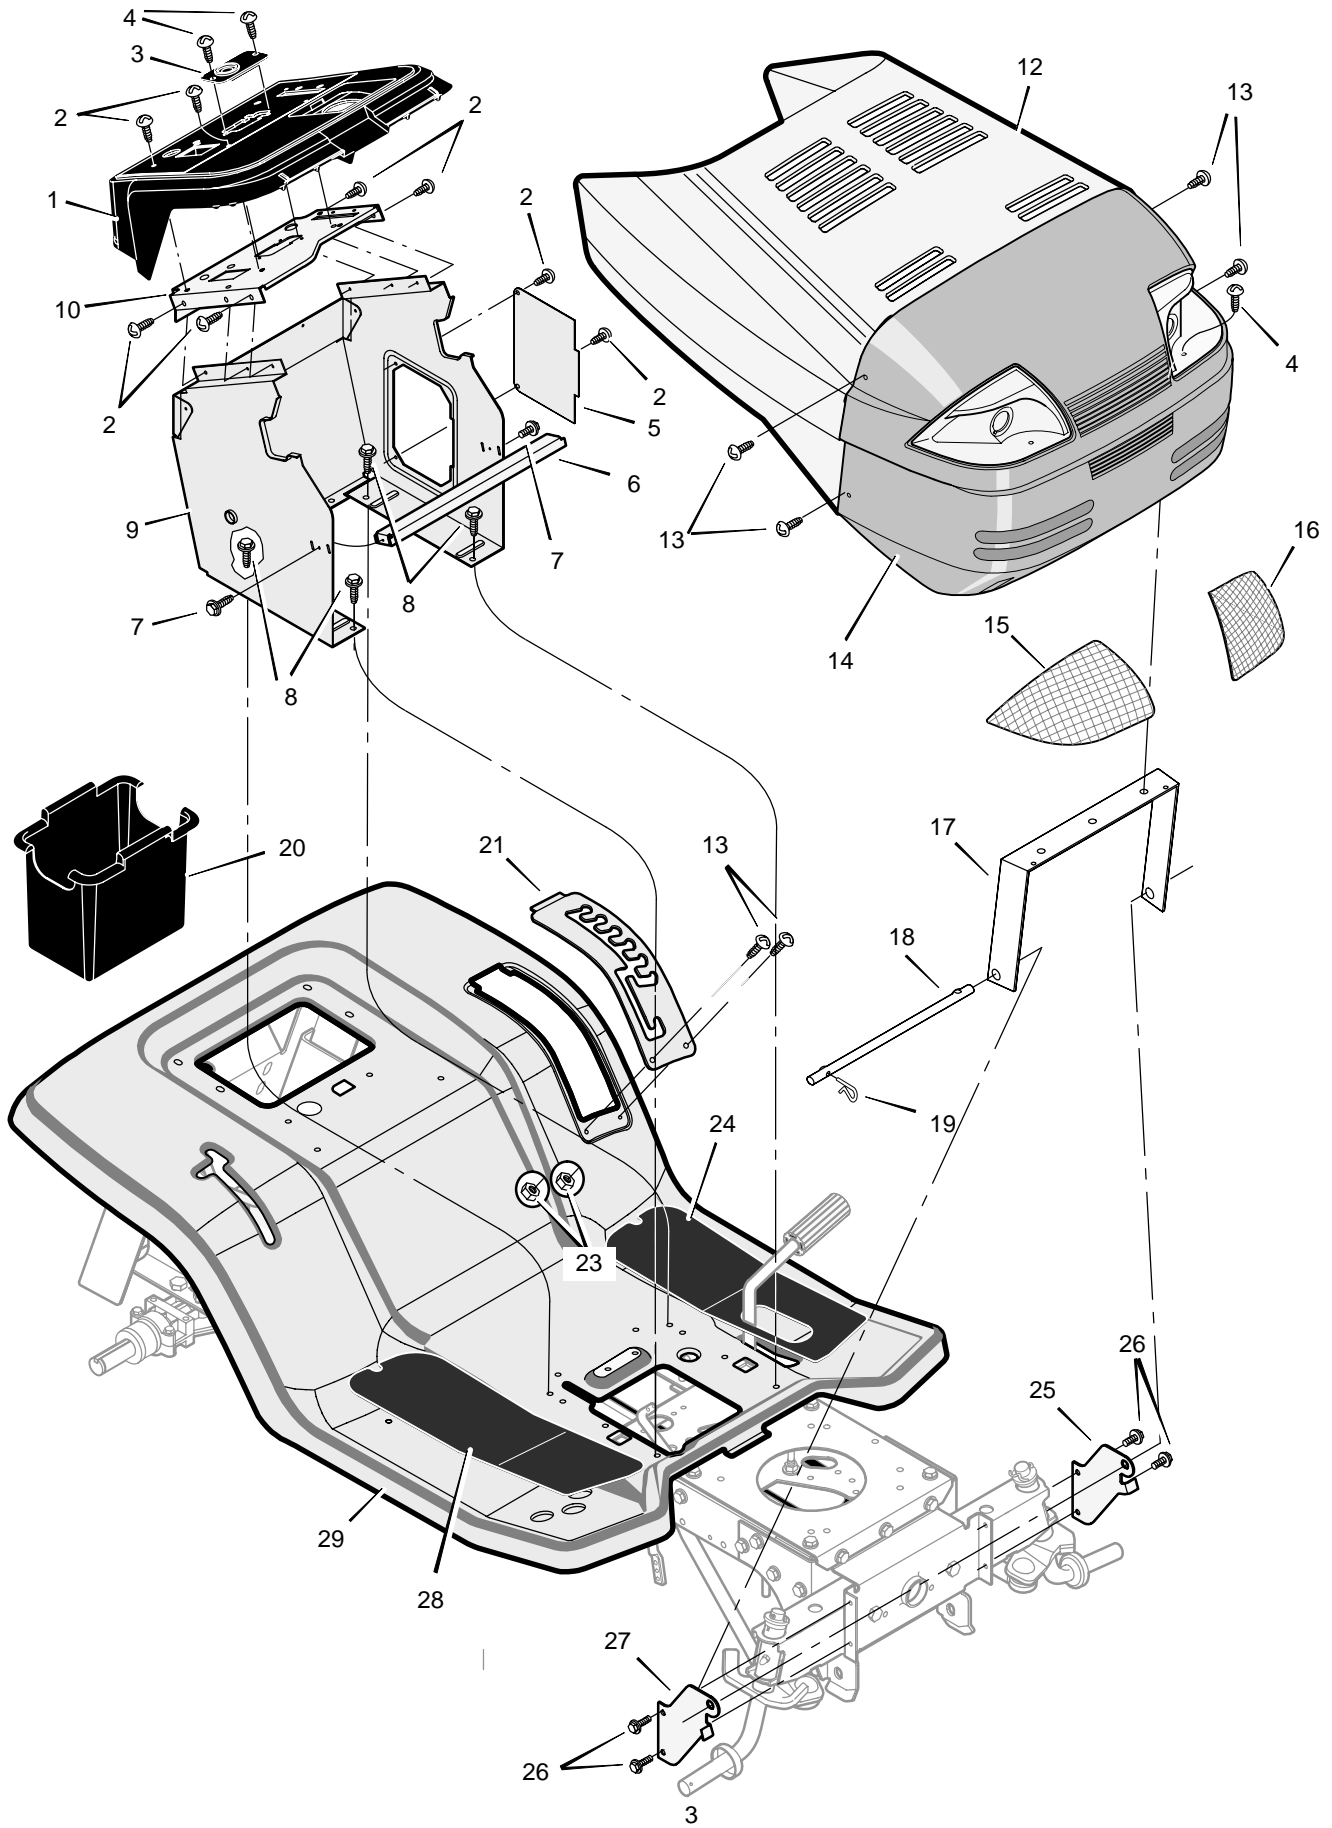

MODEL 461001x68A

REPAIR PARTS SEAT DECK

MODEL 461001x68A

REPAIR PARTS SEAT DECK

Key No.	Description	Part No.	Key No.	Description	Part No.
1	Seat	1001028	26	Link, PTO	094004Z
2	Support, Seat	094154E700	27	Shoulder, Bolt	009x39
3	Push-On Cap	028x23	28	Washer	017x57
4	Washer	017x47	29	Pin, Cotter	030x20
5	Bolt, Wing	1001054	30	Spring	166x39
6	Bolt	001x45	31	Bracket, PTO	094018E700
7	Bracket, Pivot	094153E700	32	Spring	166x40
8	Nut	15x123	33	Washer	17x103
9	Screw	26x229	34	Handle, Lift	690533Z
10	Spring, Leaf	094057	35	Grip	092697
11	Spring	164x31	36	Wheel, Steering	095185
12	Washer, Cup	094155 Z	37	Grip	091079
13	Bolt	009x55	38	Bellows	092059
14	Rod, Pivot	094156 Z	39	Rod, Parking Brake	1001271 Z
15	Bolt, Shoulder	009x56	40	Screw	26x267
16	Deck, Seat	1001286E700	41	Bearing, Lower	094124
17	Screw	26x263	42	Gear, Pinion	690183
18	Spring	164x30	43	E-Ring	011x25
19	Screw	26x249	44	Shaft, Steering	690626
20	Grip	092698	46	Pin, Cotter	0031x4
21	Handle, PTO	094217 Z	47	Nut	15x123
22	Screw	0025x3	48	Insert, Steering Wheel	711325
23	Paddle, Switch	094022 Z	49	Screw	0025x3
24	Lever, PTO	094017 Z	51	Washer	17x146
25	Nut	015x84	—	Manual and Parts List	F-020760L

MODEL 461001x68A

REPAIR PARTS HOOD AND DASH

MODEL 461001x68A

REPAIR PARTS HOOD AND DASH

Key No.	Description	Part No.	Key No.	Description	Part No.
1	Dash	094223	16	Lens, Left	092540
2	Screw	26x270	17	Brace, Grille	092541
3	Bearing, Upper Steering	094219	18	Rod, Pivot	093137 Z
4	Screw	26x239	19	Pin, Hair	0031x4
5	Panel, Side Access	093007E700	20	Container, Battery	690424
6	Channel, Support	095081	21	Plate, Lift Detent	094886E700
7	Screw	26x263	23	Nut	015x81
8	Screw	26x249	24	Mat, Left	094109
9	Support, Dash	095082	25	Support, Left Grille	690544E700
10	Plate, Dash	094221E700	26	Screw	26x277
12	Hood	093215E700	27	Support, Right Grille	690543E700
13	Bolt, Shoulder	009x47	28	Mat, Right	094108
14	Grille (Includes Lens)	092542	29	Deck, Seat	1001286E700
15	Lens, Right	092539			