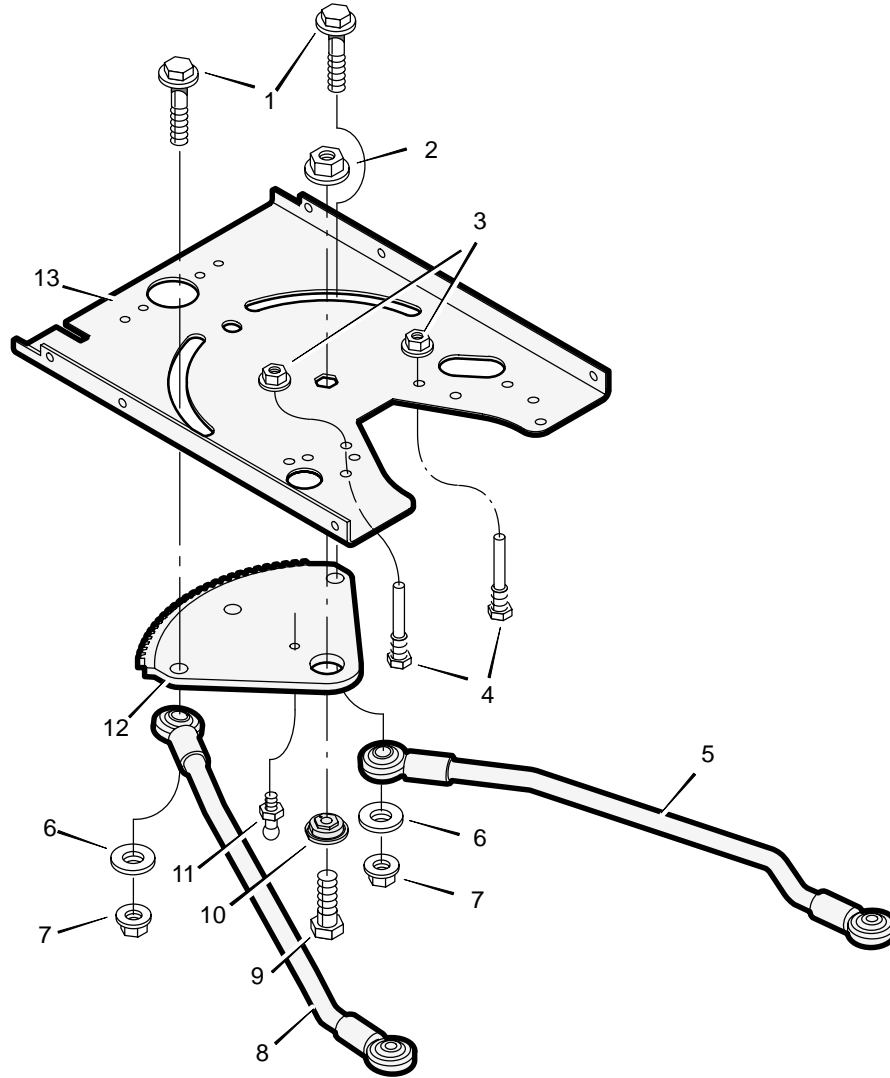

MODEL 461001x68A

REPAIR PARTS MOTION DRIVE

MODEL 461001x68A

REPAIR PARTS MOTION DRIVE

Key No.	Description	Part No.	Key No.	Description	Part No.
1	Lever, Shift	690366Z	30	Wheel and Tire	093263-601
2	Grip	092697	31	Tire *	091923
3	Plate, Adjusting	690131 Z	—	Tube	407049
4	Nut	015x88	32	Latch, Parking Brake	094045 Z
5	Washer	17x103	33	Pedal	021544
6	Link, Shift	690130 Z	34	Belt, Drive	037x68
8	Spring, Extension	165x116	35	Yoke, Shift	690129 Z
9	Stud, Spring	094042 Z	36	Washer, Square	17x148
10	Nut	015x79	37	Pilot, Support	091889
11	Bolt, Shoulder	009x39	38	Washer	017x38
12	Nut	015x89	39	Capscrew	06x105
13	Rod, Clutch	094041 Z	40	Pin, Hair	0031x6
14	Arm Assembly, Idler	690364 Z	41	Spacer, Left	690213 Z
15	Bolt, Shoulder	009x54	42	Washer	17x118 Z
16	Nut, Adjusting	094815	43	Pin, Cotter	030x20
17	Screw	26x249	44	Pulley, V Idler	690410
18	Bracket, Spring Mount	690070E700	45	Pulley, Backside Idler	023339
19	Bolt	01x155	46	Washer	17x169
20	Bolt, Carriage	002x78	47	Spring, Brake	165x115
21	Bolt, Carriage	002x53	48	Ring, Snap	0011x7
22	Bolt	26x216	49	Pulley, Drive	690181
23	Bracket, Left Torque	690081E700	50	Bracket, Right Torque	690080E700
24	Nut	015x84	51	Spring, Extension	165x92
25	Pin, Hair	0031x4	52	Transmission †	—
26	Cap, Hub	094618	53	Key, Square	024039
27	E-Ring	011x23	54	Spacer, Right	690214 Z
28	Washer	17x193	55	Spring, Extension	165x133
29	Stem, Valve	024373	56	Spacer	690369

Key No.	Description	Part No.
1	Bolt, Shoulder	009x62
2	Nut, Lock	15x111
3	Nut, Flange	015x79
4	Guide, Screw	094384
5	Link, Left Drag	690146E700
6	Washer	17x168
7	Nut, Flange	015x84
8	Link, Right Drag	690145E700
9	Bolt	001x84
10	Bearing, Sector Gear	690180
11	Fitting, Lub	092530
12	Gear, Sector	690147E700
13	Plate, Steering	1001121E700