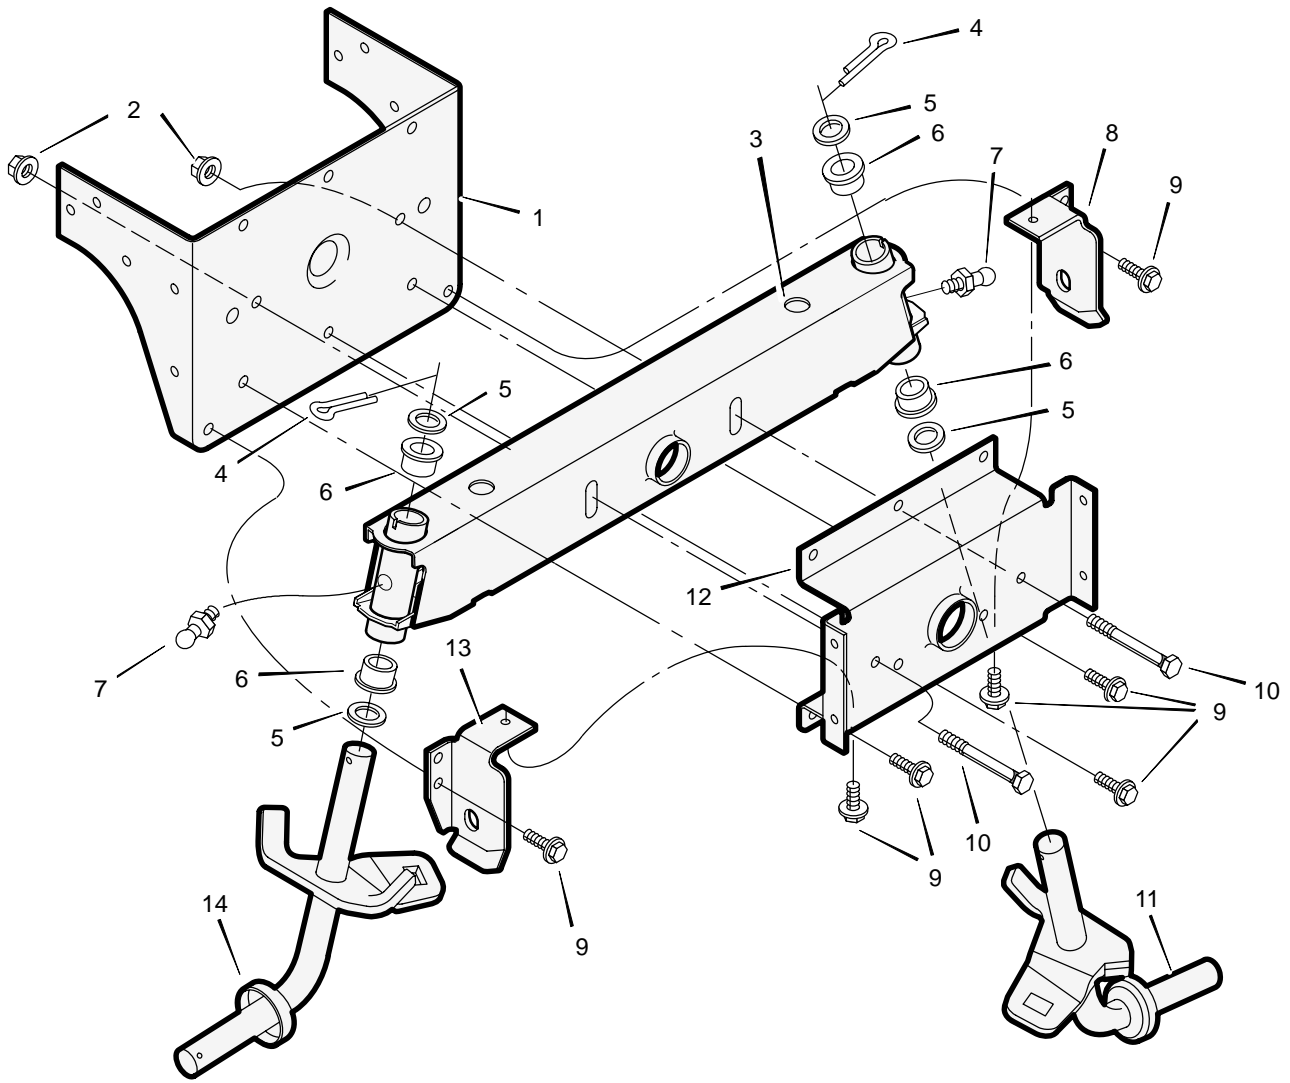

MODEL 461001x68A

REPAIR PARTS FRONT AXLE

Key No.	Description	Part No.	Key No.	Description	Part No.
1	Bracket, Rear Hanger	690067E700	8	Hanger, Left Deck	690198E700
2	Nut, Flange	15x118	9	Screw	26x249
3	Axle Assembly (with fitting)	1001460E700	10	Bolt	01x146
4	Pin, Hair	030x49	11	Spindle Assembly, Left	690179E700
5	Washer	017x75	12	Hanger, Axle	094007E700
6	Bearing, Spindle	093058	13	Hanger, Right Deck	690199E700
7	Fitting, Lub	092530	14	Spindle Assembly, Right	690178E700