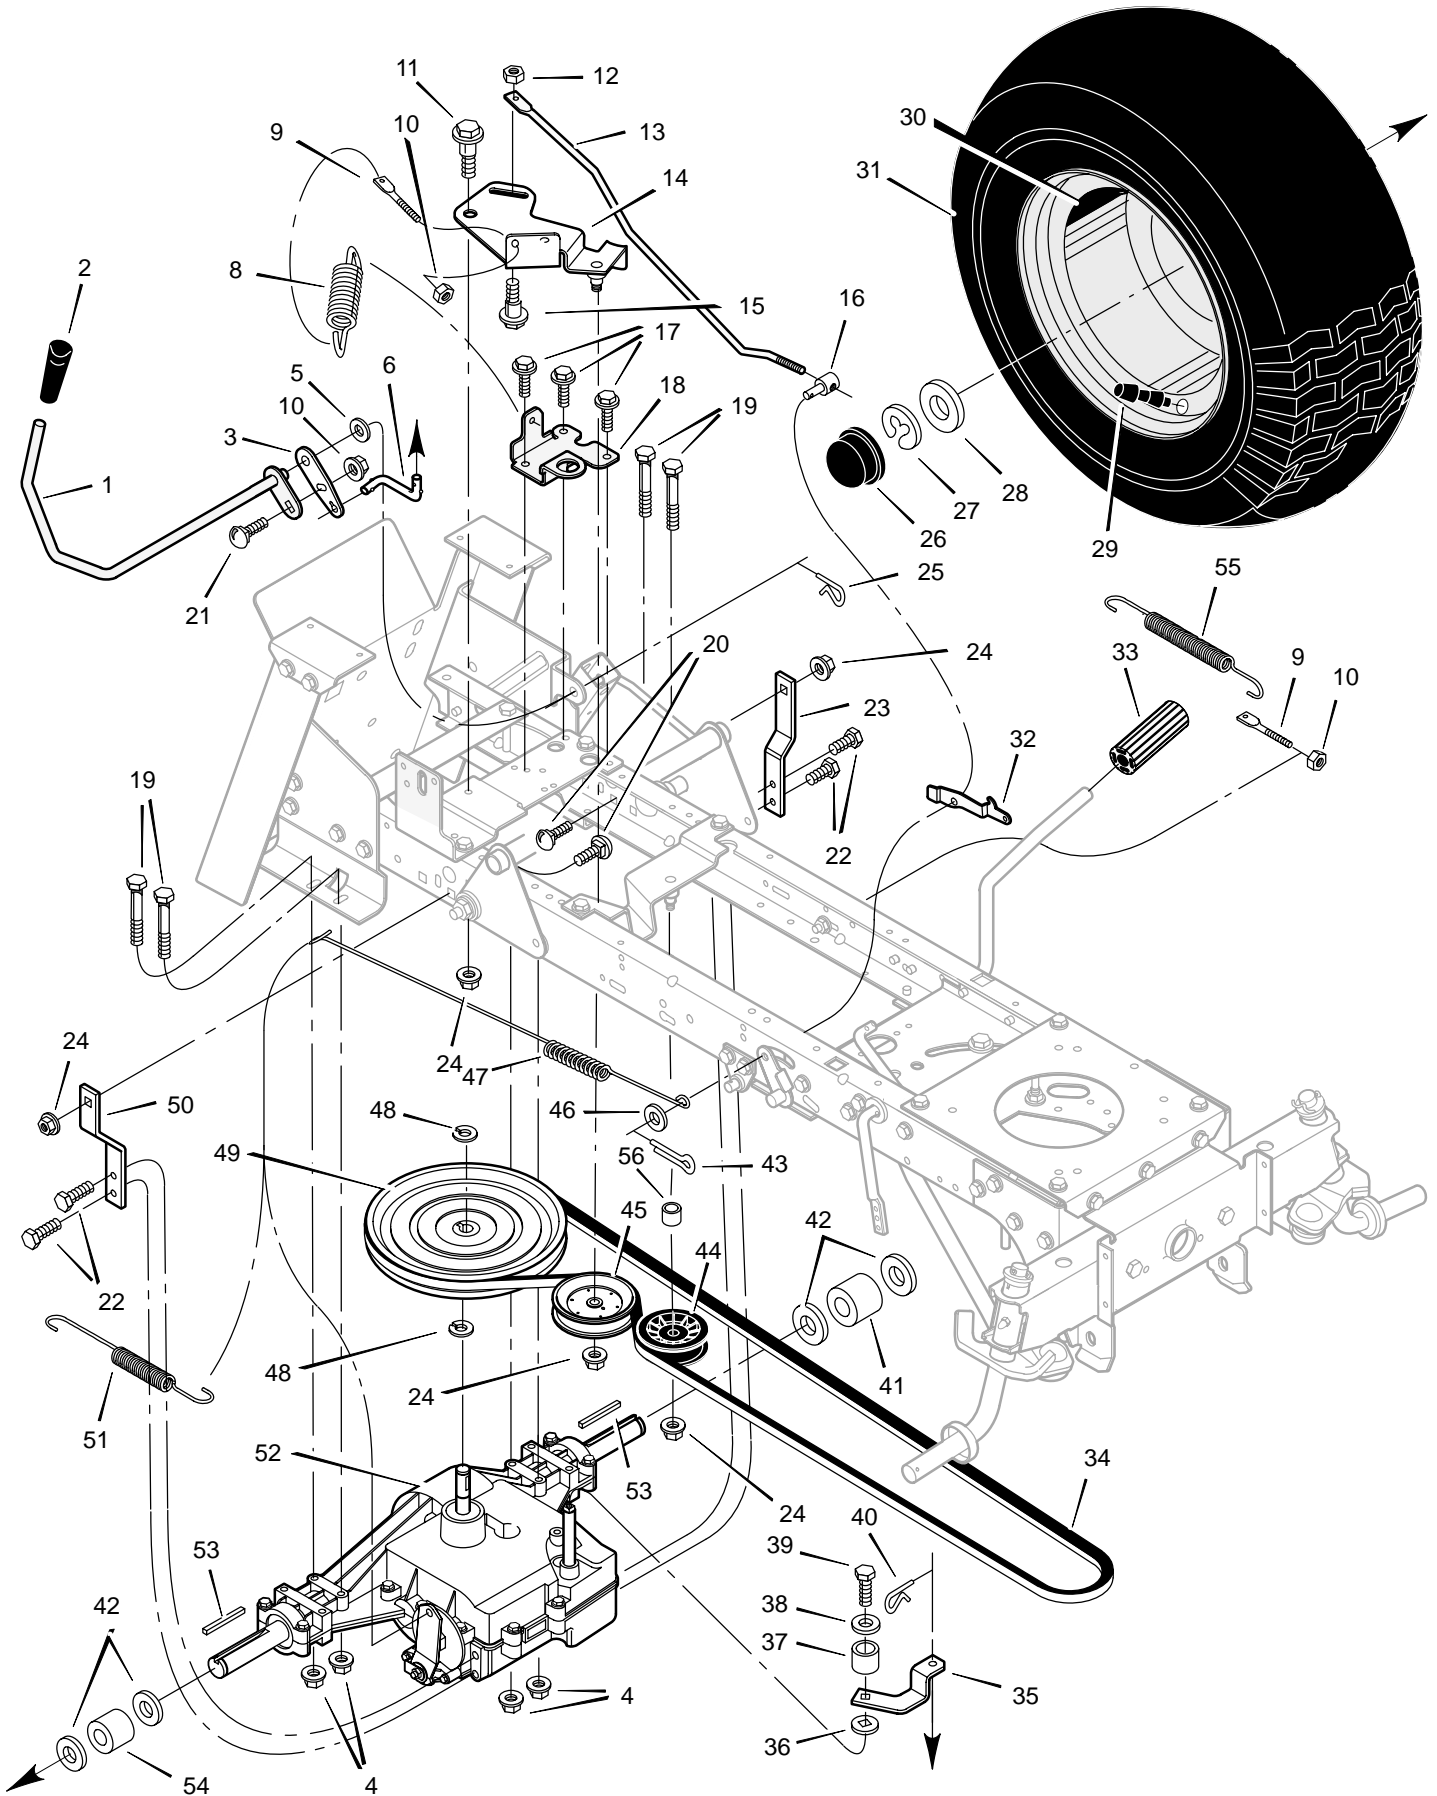

MODEL 461001x68A

REPAIR PARTS MOTION DRIVE

MODEL 461001x68A

REPAIR PARTS MOTION DRIVE

Key No.	Description	Part No.	Key No.	Description	Part No.
1	Lever, Shift	690366Z	30	Wheel and Tire	093263-601
2	Grip	092697	31	Tire *	091923
3	Plate, Adjusting	690131 Z	—	Tube	407049
4	Nut	015x88	32	Latch, Parking Brake	094045 Z
5	Washer	17x103	33	Pedal	021544
6	Link, Shift	690130 Z	34	Belt, Drive	037x68
8	Spring, Extension	165x116	35	Yoke, Shift	690129 Z
9	Stud, Spring	094042 Z	36	Washer, Square	17x148
10	Nut	015x79	37	Pilot, Support	091889
11	Bolt, Shoulder	009x39	38	Washer	017x38
12	Nut	015x89	39	Capscrew	06x105
13	Rod, Clutch	094041 Z	40	Pin, Hair	0031x6
14	Arm Assembly, Idler	690364 Z	41	Spacer, Left	690213 Z
15	Bolt, Shoulder	009x54	42	Washer	17x118 Z
16	Nut, Adjusting	094815	43	Pin, Cotter	030x20
17	Screw	26x249	44	Pulley, V Idler	690410
18	Bracket, Spring Mount	690070E700	45	Pulley, Backside Idler	023339
19	Bolt	01x155	46	Washer	17x169
20	Bolt, Carriage	002x78	47	Spring, Brake	165x115
21	Bolt, Carriage	002x53	48	Ring, Snap	0011x7
22	Bolt	26x216	49	Pulley, Drive	690181
23	Bracket, Left Torque	690081E700	50	Bracket, Right Torque	690080E700
24	Nut	015x84	51	Spring, Extension	165x92
25	Pin, Hair	0031x4	52	Transmission †	—
26	Cap, Hub	094618	53	Key, Square	024039
27	E-Ring	011x23	54	Spacer, Right	690214 Z
28	Washer	17x193	55	Spring, Extension	165x133
29	Stem, Valve	024373	56	Spacer	690369

* When you order a tire, make sure to give the brand name of the tire so that the tread pattern on the tire will match.

† For information on Replacement Parts see the Central Parts Distributor in your area.