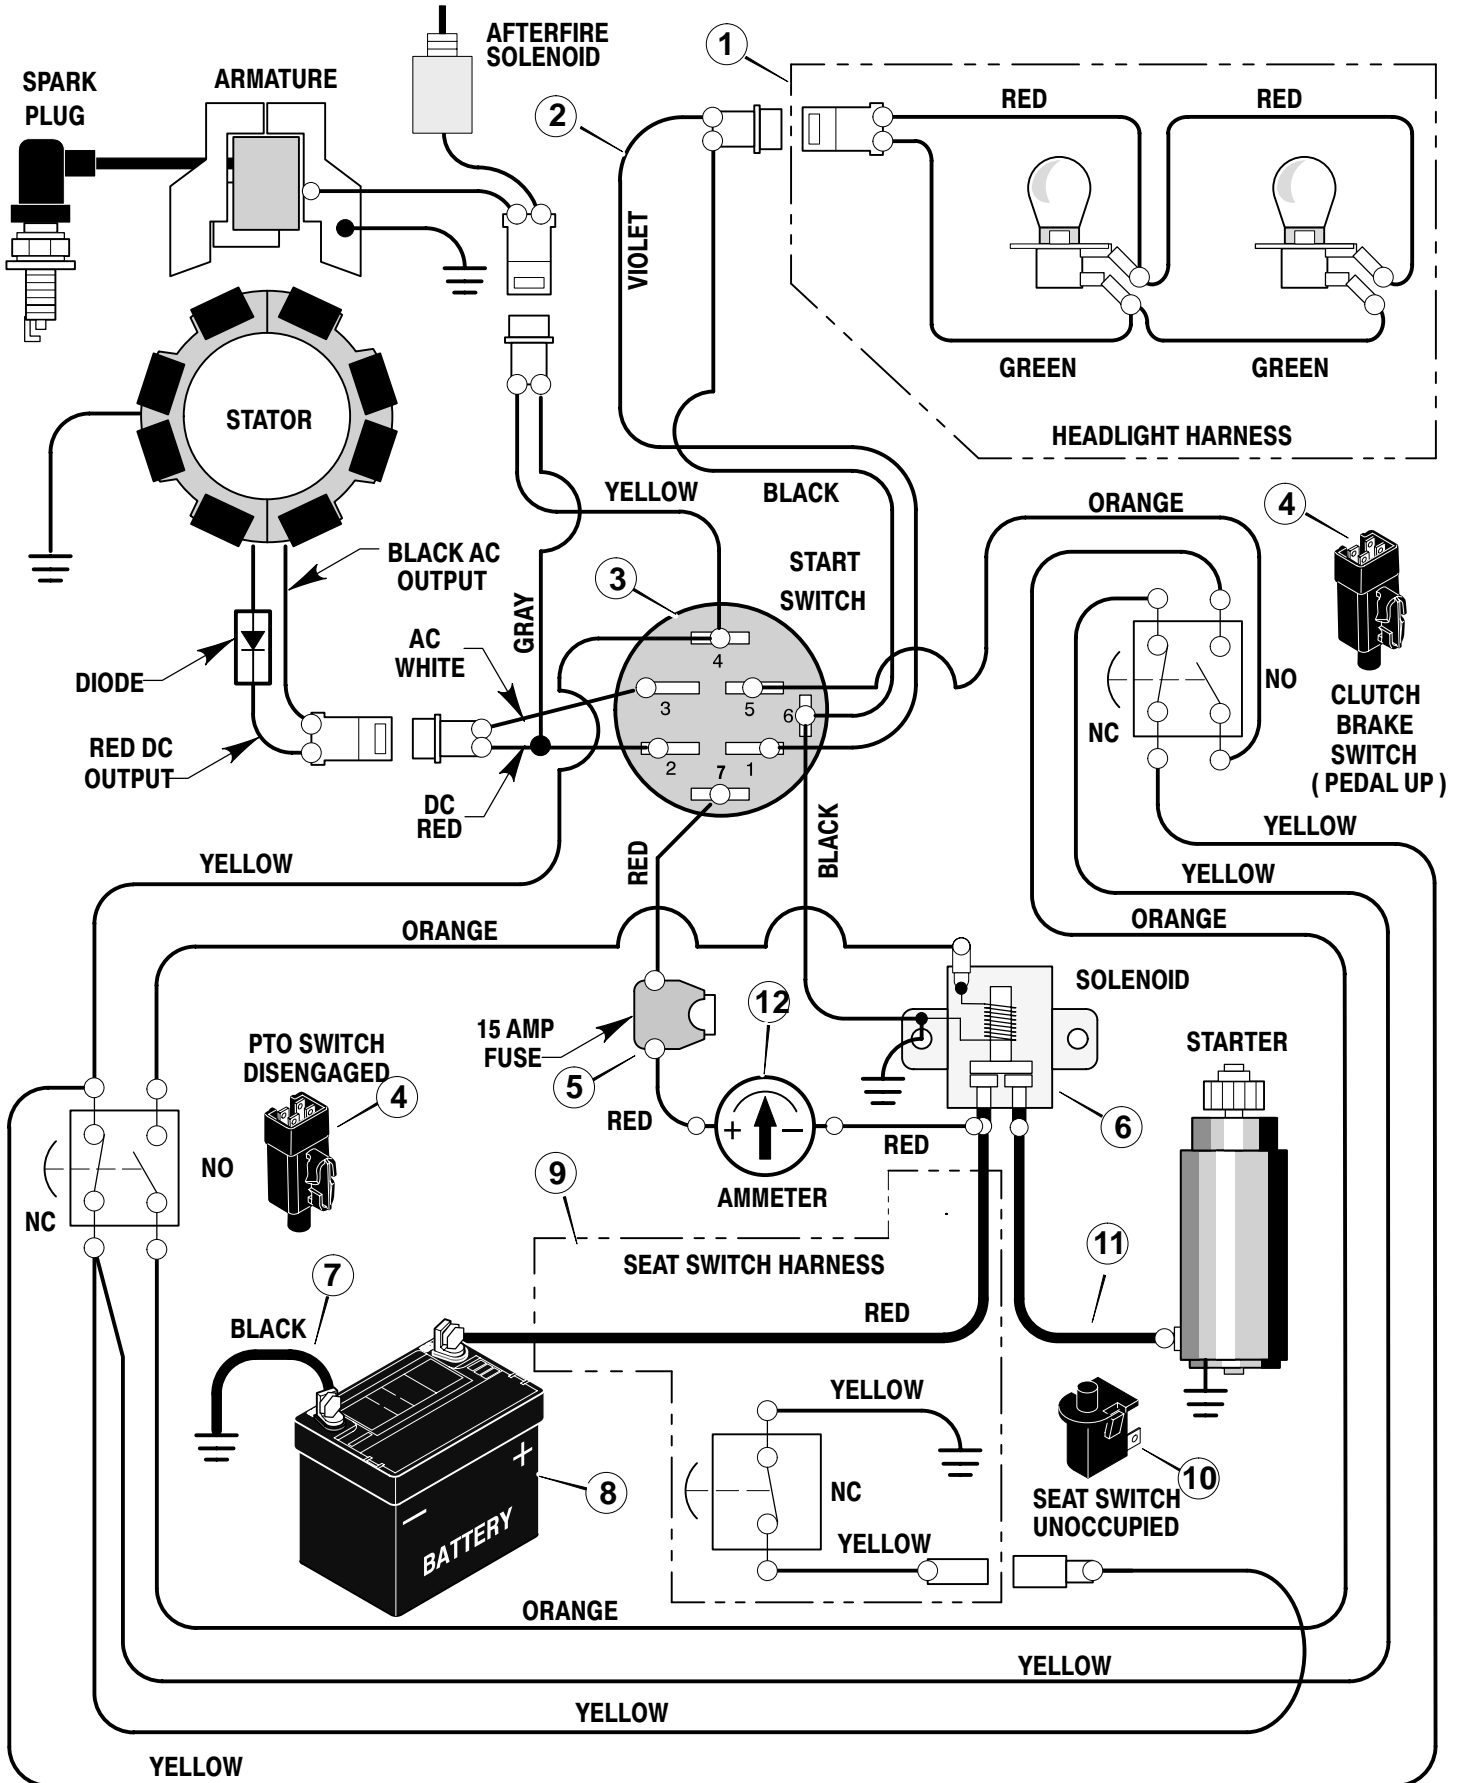

MODEL 461001x68A

REPAIR PARTS ENGINE MOUNT ASSEMBLY

MODEL 461001x68A

REPAIR PARTS ENGINE MOUNT ASSEMBLY

Key No.	Description	Part No.	Key No.	Description	Part No.
1	Cap, Fuel	1001279	22	Pulley, Stack	690225
2	Tank, Fuel	093148	23	Washer	17x170
6	Screw	26x263	24	Lockwasher	019x35
7	Assembly, Right Grille Support	690546E700	25	Bolt	01x140
8	Shield, Heat	690535	26	Gasket	711851
9	Assembly, Left Grille Support	690547E700	27	Washer	018x15
10	Shield, Heat	095090	28	Bolt	001x91
11	Screw	26x290	29	Tube, Right Exhaust	690541
12	Guard	690540	30	Tube, Left Exhaust	690542
13	Shield, Lower	094958	31	Bracket, Muffler Mounting	690537
14	Engine *	*	32	Muffler	093259
15	Line, Fuel (17 inches long)	690333	33	Bracket, Muffler	690538
16	Clamp	095197	34	Choke	690401
18	Pipe, Oil Drain	092279	35	Nut	015x68
19	Cap, Oil Drain	021651	36	Screw	26x201
20	Bolt	0025x7	37	Control, Throttle	093165
21	Spacer	093077			

Key No.	Description	Part No.
1	Harness, Light Wire	250x92
	Socket, Light	92372
	Bulb, Light	90084
2	Harness, Chassis Wire	250x87
3	Switch, Ignition	92556
	Key, Ignition	20729
	Nut, Hex	91489
	Cap, Ignition	91488
4	Switch, Limit	94136
5	Fuse	54212
	Holder, Fuse	407078
6	Solenoid	94613
	Screw, Mounting	26x229
	Locknut	15x116
7	Cable, Battery Ground	24x32
	Screw, Ground Cable	26x213
8	Battery	21075
	Bolt, Carriage	2x82
	Wingnut	14x79
9	Harness, Seat Switch Wire	250x67
10	Switch, Seat Sensor	94159
11	Cable	24x31
12	Ammeter	093156