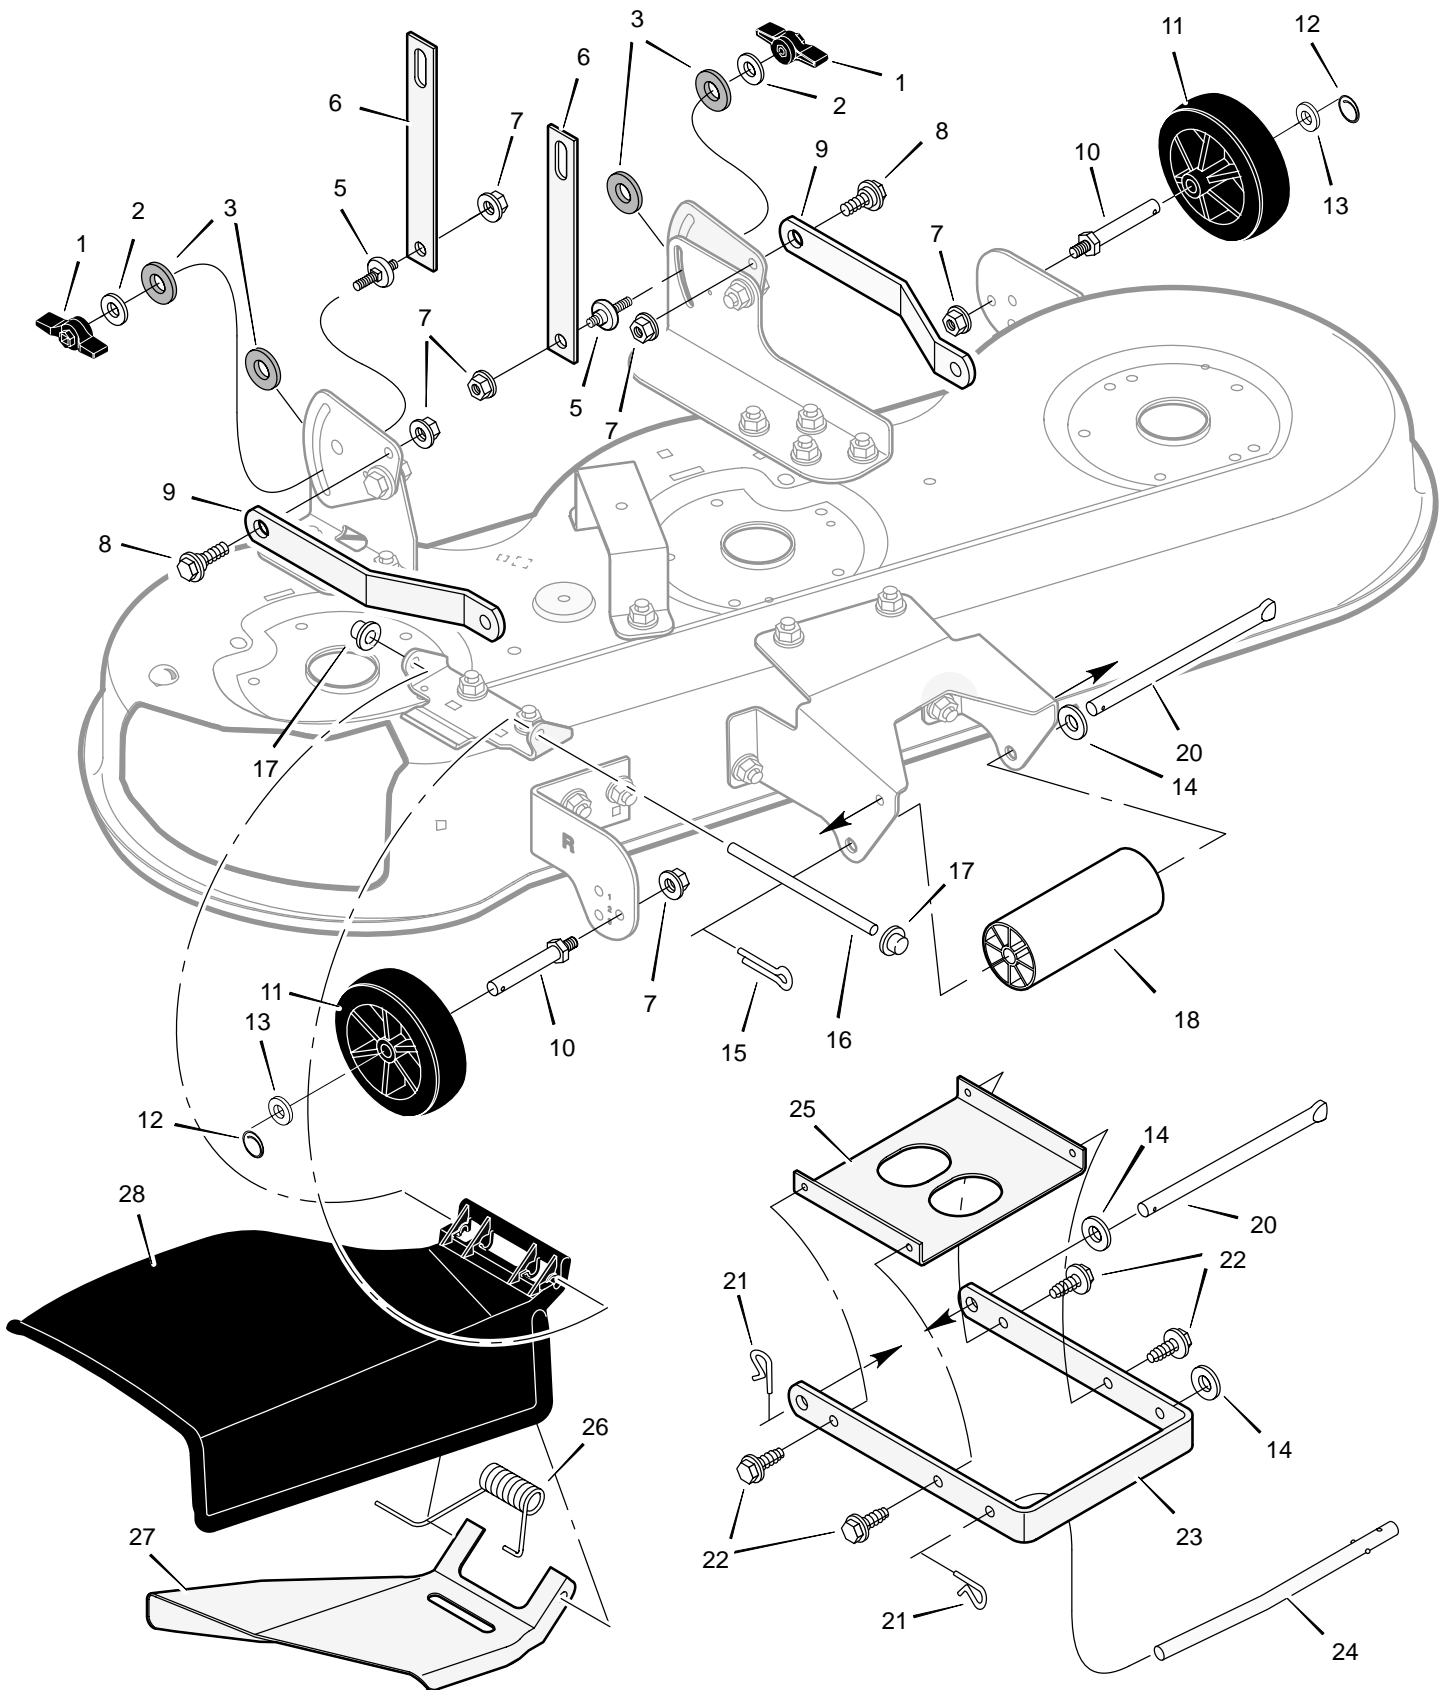

MODEL 461001x68A

REPAIR PARTS MOWER HOUSING SUSPENSION

MODEL 461001x68A

REPAIR PARTS MOWER HOUSING SUSPENSION

Key No.	Description	Part No.
1	Knob	094068
2	Washer	017x45
3	Pad, Friction	094137
5	Pin, Hanger	095194
6	Link, Lift	690550E700
7	Nut, Flange	015x84
8	Bolt, Shoulder	009x52
9	Bracket, Rear Suspension	690578E700
10	Bolt, Gauge Wheel	094025
11	Wheel	092683
12	Pin, Hair	031x11
13	Washer	017x91
14	Washer	17x103
15	Pin, Cotter	030x49
16	Rod, Deflector	092159 Z
17	Push-On Cap	028x23
18	Roller	1001252
20	Rod, Deck Suspension	094996
21	Pin, Hair	0031x4
22	Screw	26x249
23	Bracket, Front Suspension	094765E700
24	Rod, Hanger	094158 Z
25	Stiffener	094604E700
26	Spring	166x34
27	Deflector, Inside	092103E700
28	Deflector, Chute	092100