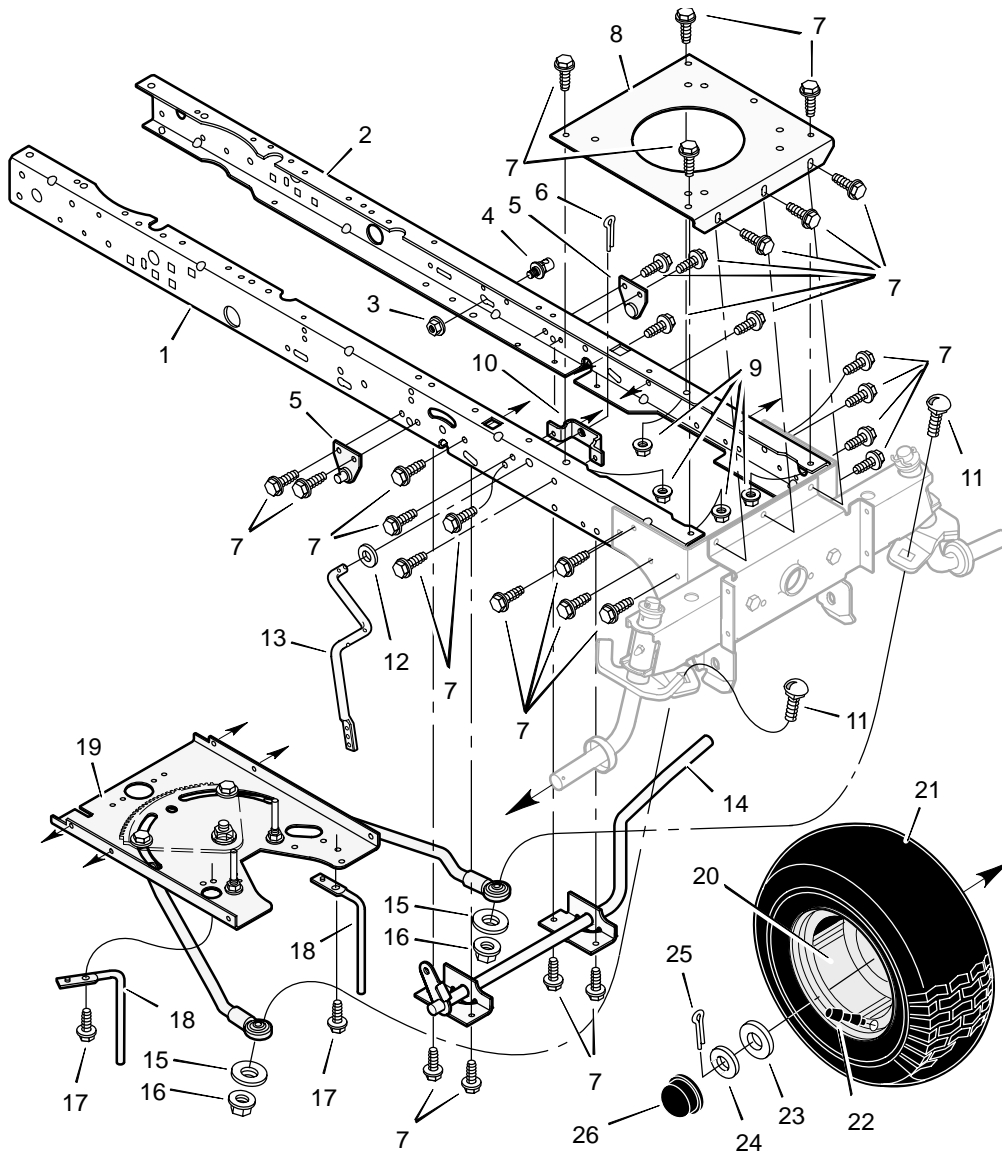

Key No.	Description	Part No.
1	Bolt, Shoulder	009x62
2	Nut, Lock	15x111
3	Nut, Flange	015x79
4	Guide, Screw	094384
5	Link, Left Drag	690146E700
6	Washer	17x168
7	Nut, Flange	015x84
8	Link, Right Drag	690145E700
9	Bolt	001x84
10	Bearing, Sector Gear	690180
11	Fitting, Lub	092530
12	Gear, Sector	690147E700
13	Plate, Steering	1001121E700

MODEL 461001x68A

REPAIR PARTS FRONT AXLE

Key No.	Description	Part No.	Key No.	Description	Part No.
1	Bracket, Rear Hanger	690067E700	8	Hanger, Left Deck	690198E700
2	Nut, Flange	15x118	9	Screw	26x249
3	Axle Assembly (with fitting)	1001460E700	10	Bolt	01x146
4	Pin, Hair	030x49	11	Spindle Assembly, Left	690179E700
5	Washer	017x75	12	Hanger, Axle	094007E700
6	Bearing, Spindle	093058	13	Hanger, Right Deck	690199E700
7	Fitting, Lub	092530	14	Spindle Assembly, Right	690178E700

MODEL 461001x68A

REPAIR PARTS FRONT FRAME ASSEMBLY

Key No.	Description	Part No.	Key No.	Description	Part No.
1	Frame, Right	1001268E700	15	Washer	17x152
2	Frame, Left	1001269E700	16	Nut	015x41
3	Nut, Flange	015x84	17	Screw	025x15
4	Stud, Swivel	690182	18	Guide, Belt	690192E700
5	Bracket Assembly, Suspension	690406E700	19	Assembly, Steering †	†
6	Pin, Cotter	030x20	20	Wheel & Tire Assembly	092644-601
7	Screw	26x249	21	Tire *	024393
8	Plate, Engine	094006E700	—	Tube	407049
9	Nut	015x88	—	Bearing, Wheel	093604
10	Bracket, PTO Crank	094005E700	22	Stem, Valve	024373
11	Bolt, Carriage	002x87	23	Washer	17x194
12	Washer	017x57	24	Washer	17x114
13	Crank, PTO	690394E700	25	Pin, Cotter	030x49
14	Lever, Brake/Clutch	094038E700	26	Cap, Hub	094618