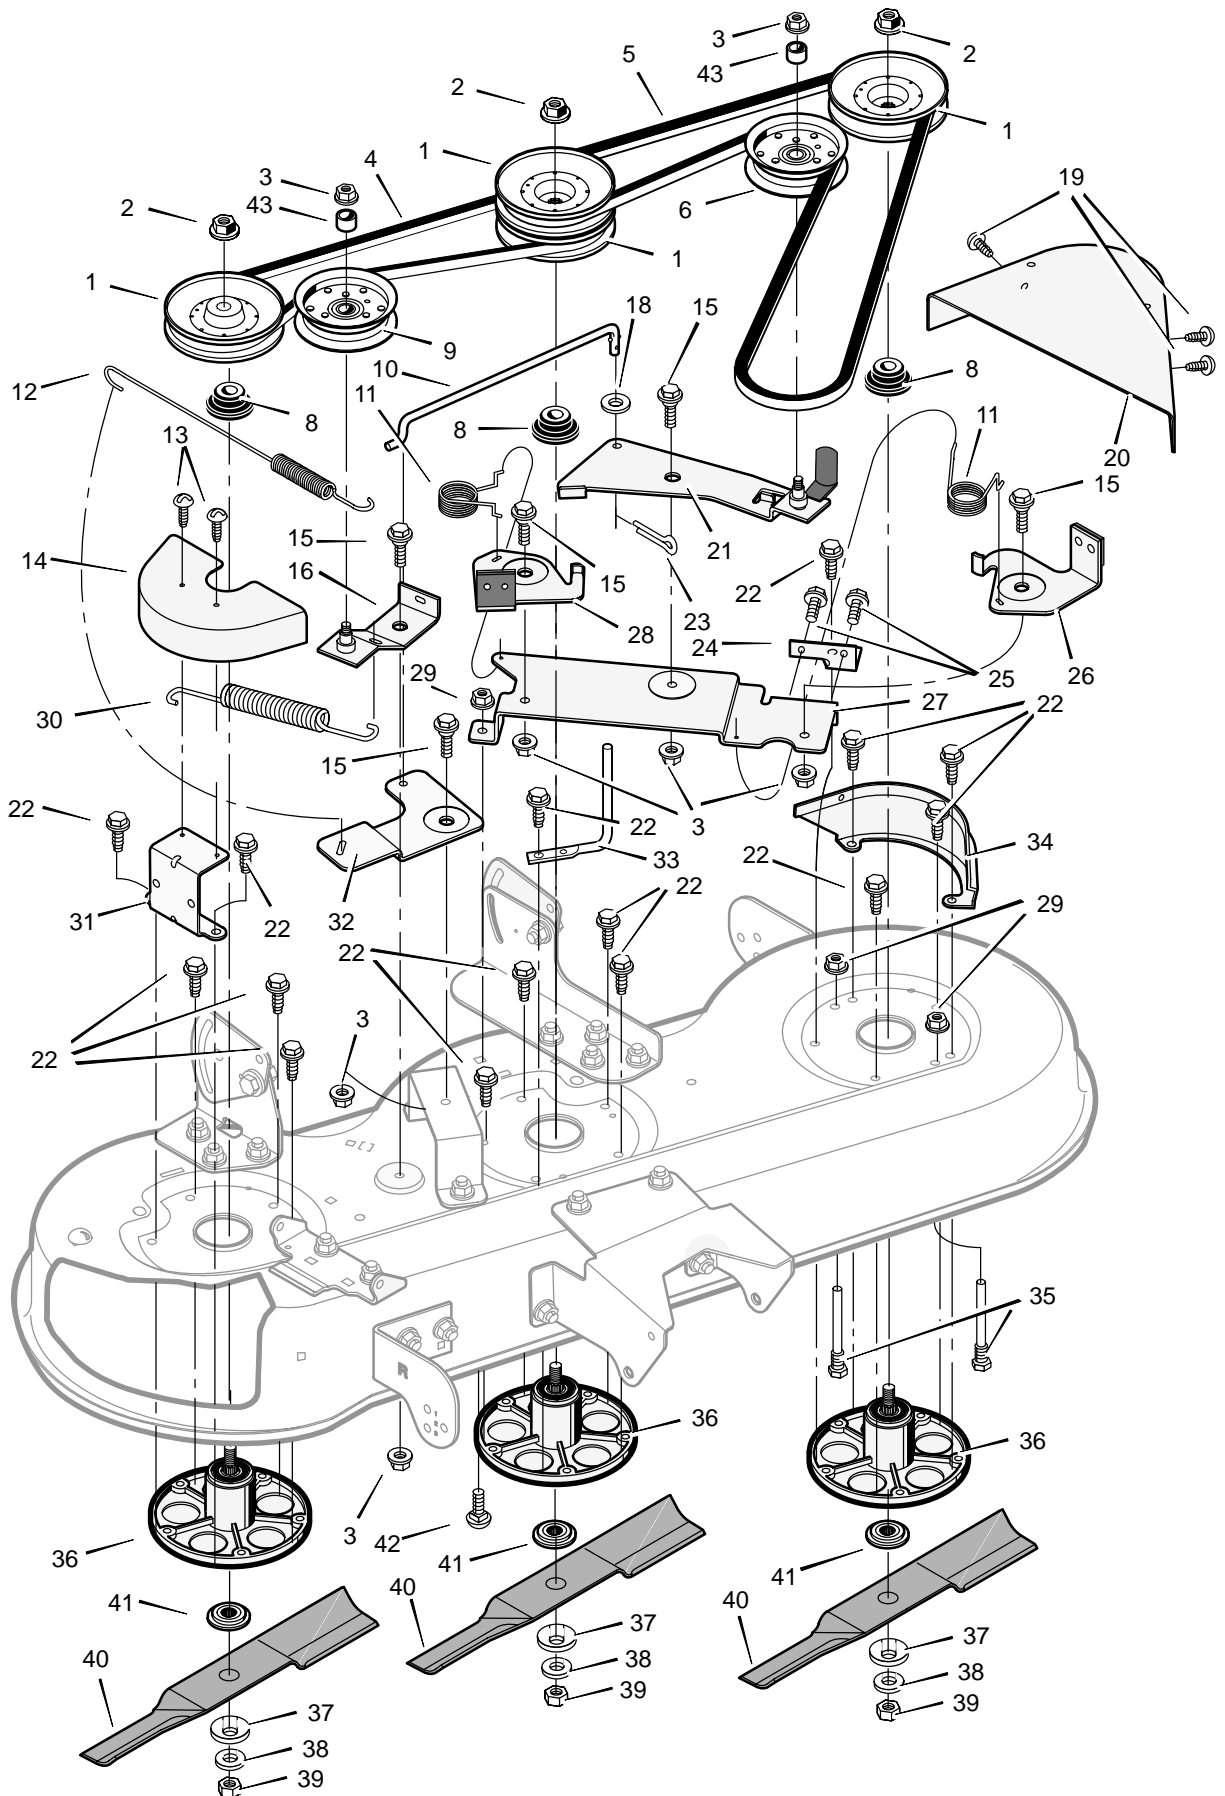

Key No.	Description	Part No.
1	Harness, Light Wire	250x92
	Socket, Light	92372
	Bulb, Light	90084
2	Harness, Chassis Wire	250x87
3	Switch, Ignition	92556
	Key, Ignition	20729
	Nut, Hex	91489
	Cap, Ignition	91488
4	Switch, Limit	94136
5	Fuse	54212
	Holder, Fuse	407078
6	Solenoid	94613
	Screw, Mounting	26x229
	Locknut	15x116
7	Cable, Battery Ground	24x32
	Screw, Ground Cable	26x213
8	Battery	21075
	Bolt, Carriage	2x82
	Wingnut	14x79
9	Harness, Seat Switch Wire	250x67
10	Switch, Seat Sensor	94159
11	Cable	24x31
12	Ammeter	093156

MODEL 461001x68A

REPAIR PARTS BLADE DRIVE

MODEL 461001x68A

REPAIR PARTS BLADE DRIVE

Key No.	Description	Part No.	Key No.	Description	Part No.
1	Pulley	094592	24	Bracket, Brake Plate	094602E700
2	Nut	15x121	25	Screw	26x249
3	Nut	015x98	26	Brake Assembly, Left	094640E700
4	Belt, Secondary	037x66	27	Plate, Brake Arm	094596E700
5	Belt, Primary	037x96	28	Brake Assembly, Center	094641E700
6	Pulley, Idler	690387	29	Nut, Flange	015x79
8	Spacer, Pulley	1001197	30	Spring	165x79
9	Pulley, Idler	690549	31	Bracket, Cover	092140E700
10	Link, Bell Crank	094606 Z	32	Bell Crank	094603E700
11	Spring	166x41	33	Guide, Belt	092116 Z
12	Spring	165x138	34	Bracket, Pulley Cover	690221E700
13	Screw	26x270	35	Guide, Belt	091754
14	Cover, Right Pulley	094607E700	36	Assembly, Jackshaft Housing	1001200
15	Bolt, Shoulder	009x39	37	Washer	17x166
16	Arm Assembly, Idler	094639E700	38	Washer	17x165
18	Washer	017x47	39	Nut, Blade	15x100
19	Screw	26x277	40	Blade	1001508E701
20	Cover, Left Pulley	094645E700	41	Adapter, Blade	690411
21	Arm Assembly, Idler	690579E700	42	Bolt, Carriage	002x53
22	Bolt	0025x7	43	Spacer	690369
23	Pin, Cotter	030x20			