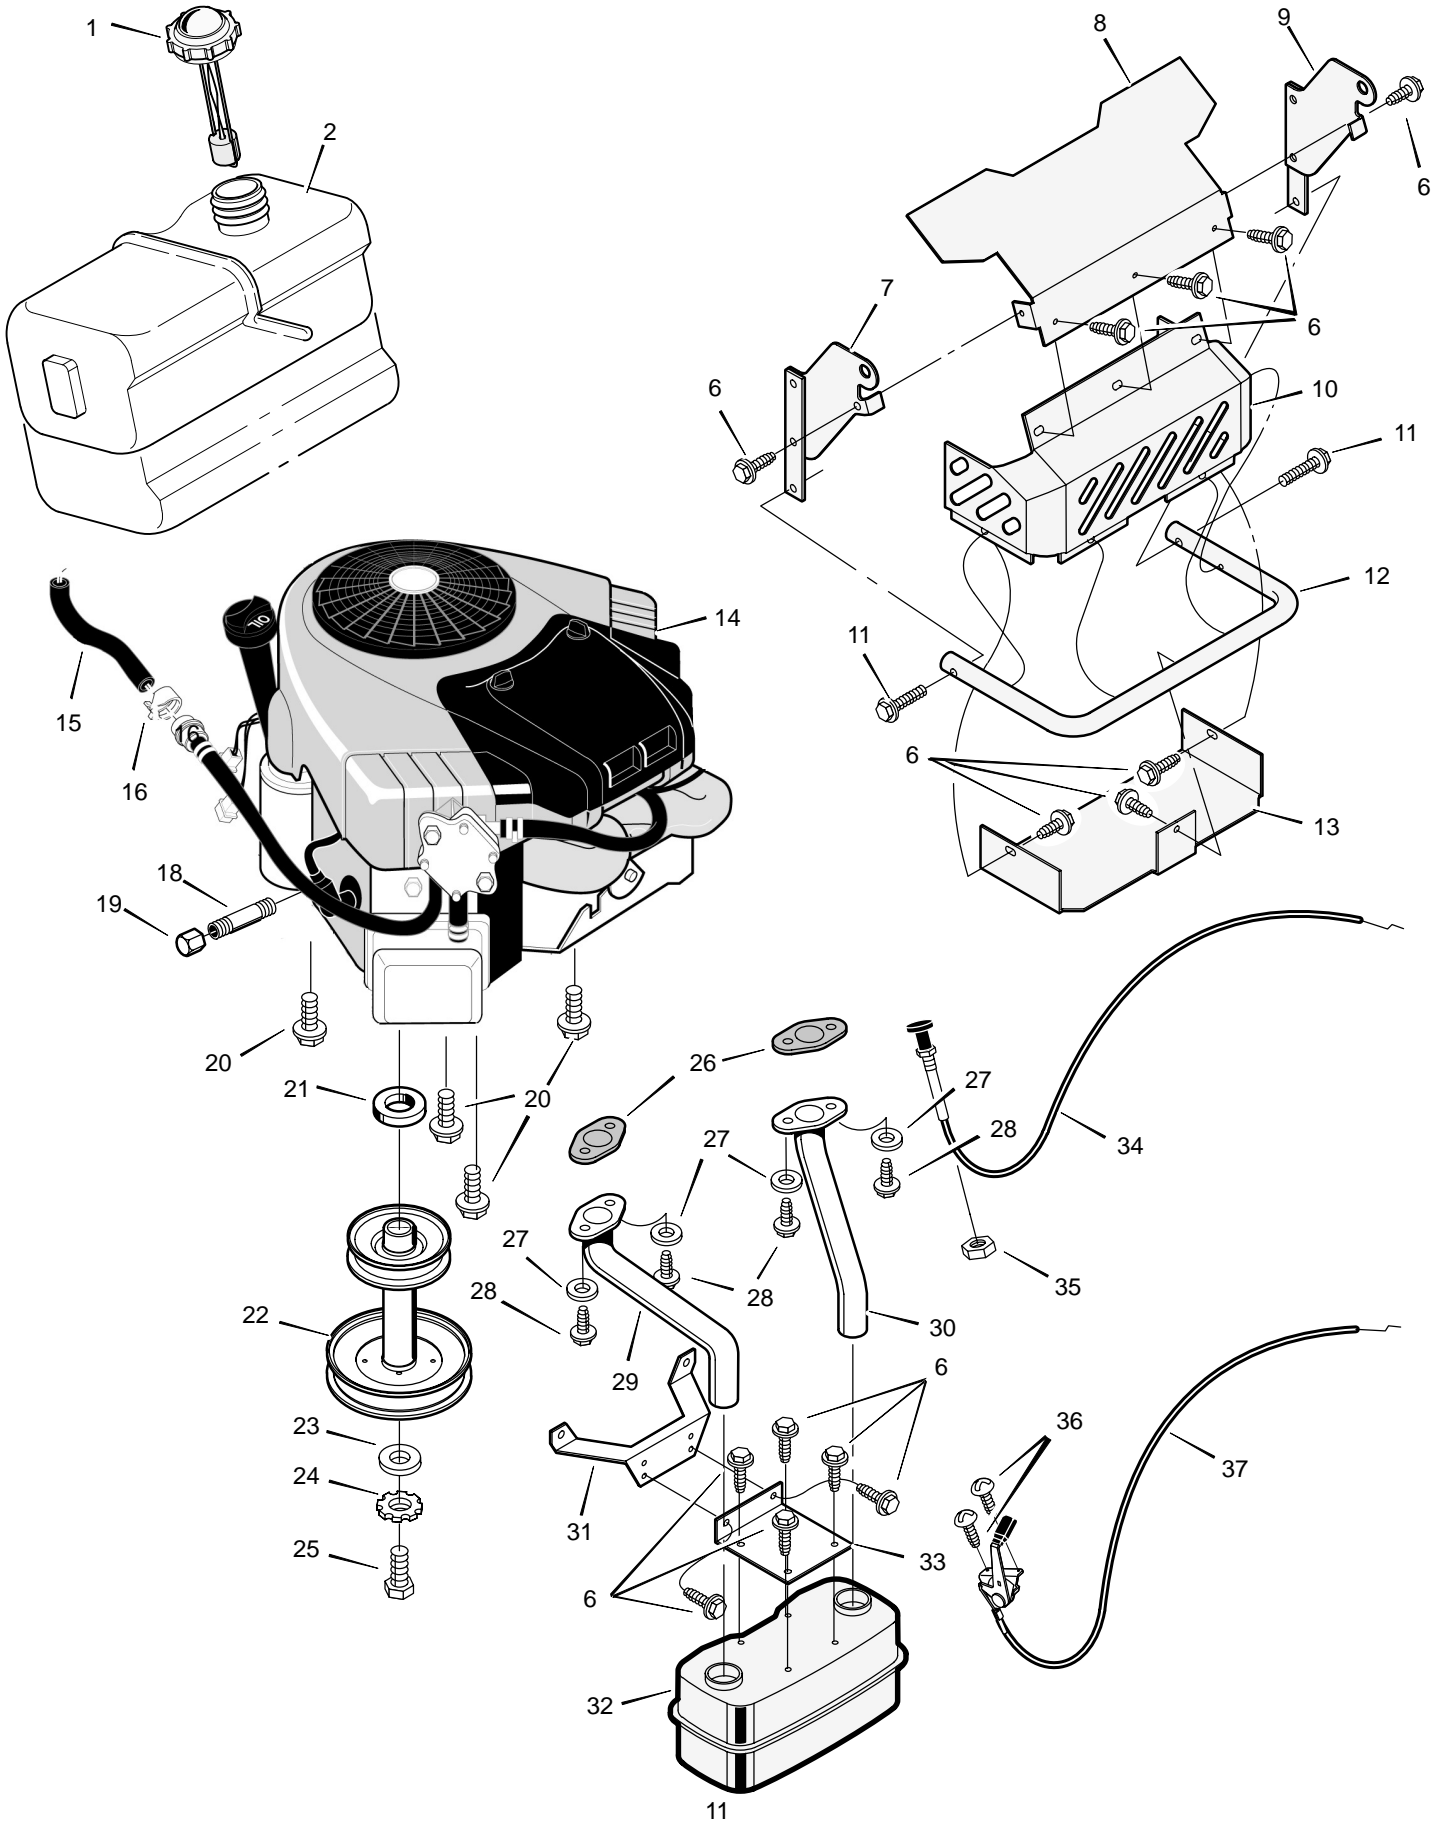

MODEL 461001x68A

REPAIR PARTS ENGINE MOUNT ASSEMBLY

MODEL 461001x68A

REPAIR PARTS ENGINE MOUNT ASSEMBLY

Key No.	Description	Part No.	Key No.	Description	Part No.
1	Cap, Fuel	1001279	22	Pulley, Stack	690225
2	Tank, Fuel	093148	23	Washer	17x170
6	Screw	26x263	24	Lockwasher	019x35
7	Assembly, Right Grille Support	690546E700	25	Bolt	01x140
8	Shield, Heat	690535	26	Gasket	711851
9	Assembly, Left Grille Support	690547E700	27	Washer	018x15
10	Shield, Heat	095090	28	Bolt	001x91
11	Screw	26x290	29	Tube, Right Exhaust	690541
12	Guard	690540	30	Tube, Left Exhaust	690542
13	Shield, Lower	094958	31	Bracket, Muffler Mounting	690537
14	Engine *	*	32	Muffler	093259
15	Line, Fuel (17 inches long)	690333	33	Bracket, Muffler	690538
16	Clamp	095197	34	Choke	690401
18	Pipe, Oil Drain	092279	35	Nut	015x68
19	Cap, Oil Drain	021651	36	Screw	26x201
20	Bolt	0025x7	37	Control, Throttle	093165
21	Spacer	093077			

* Parts are available from an Engine Authorized Service Center. See "Engines, Gasoline" or "Gasoline Engines" in the yellow pages of the telephone directory.