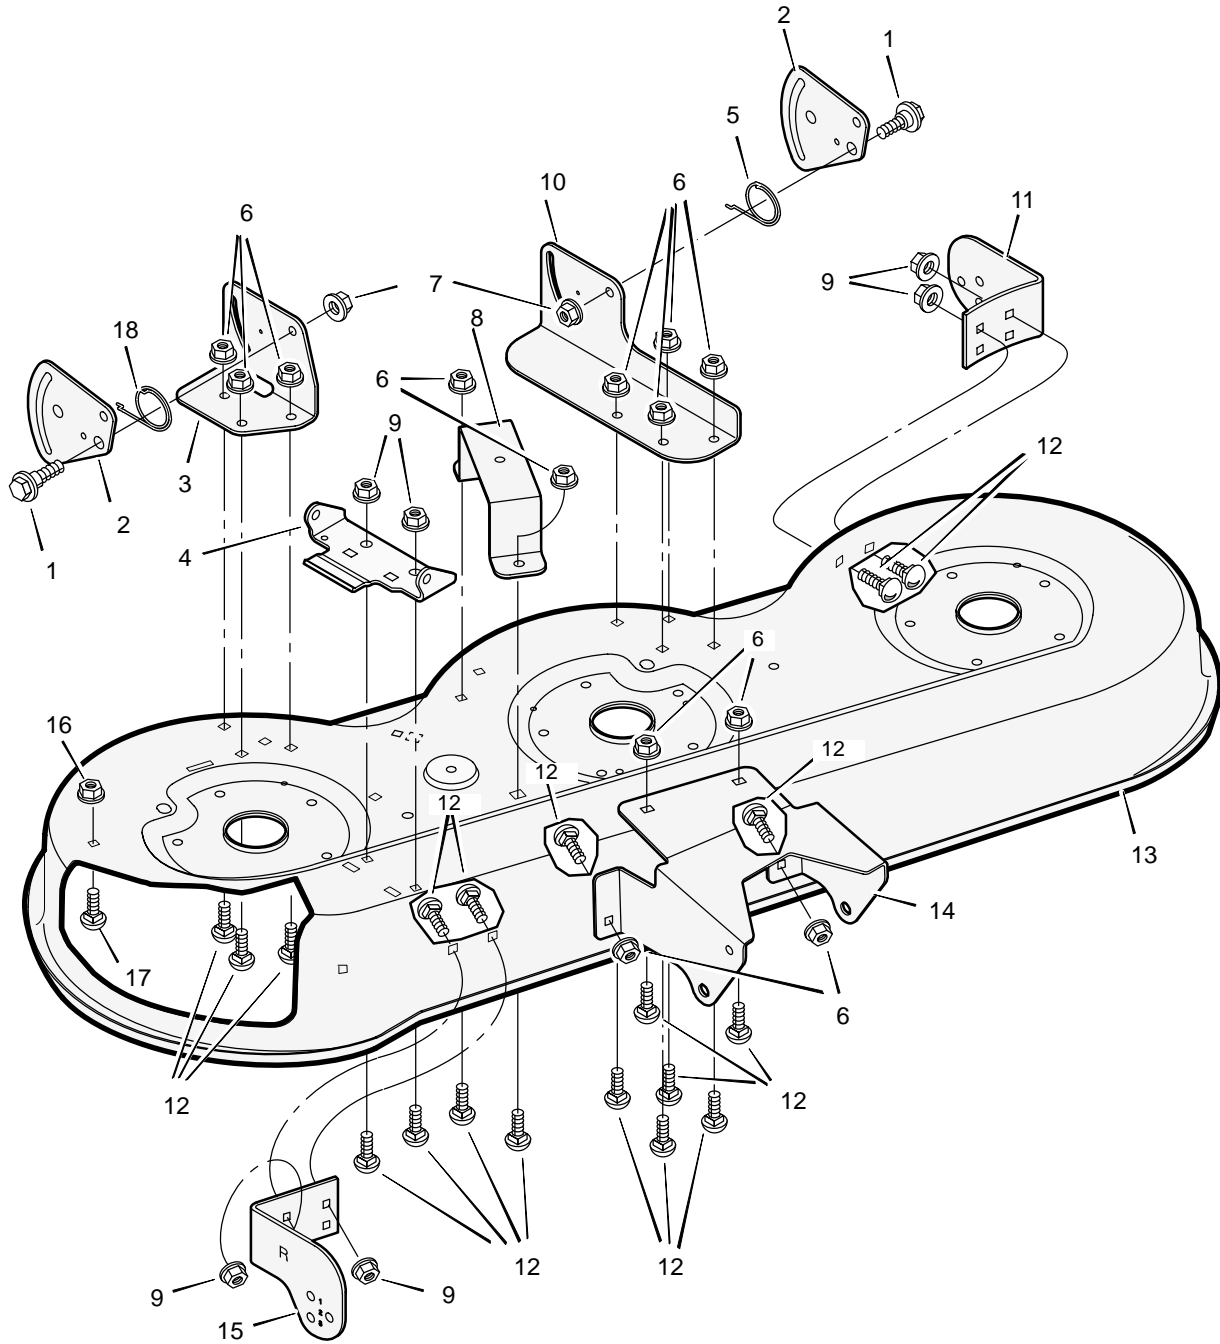

MODEL 461001x68A

REPAIR PARTS BLADE DRIVE

MODEL 461001x68A

REPAIR PARTS BLADE DRIVE

Key No.	Description	Part No.	Key No.	Description	Part No.
1	Pulley	094592	24	Bracket, Brake Plate	094602E700
2	Nut	15x121	25	Screw	26x249
3	Nut	015x98	26	Brake Assembly, Left	094640E700
4	Belt, Secondary	037x66	27	Plate, Brake Arm	094596E700
5	Belt, Primary	037x96	28	Brake Assembly, Center	094641E700
6	Pulley, Idler	690387	29	Nut, Flange	015x79
8	Spacer, Pulley	1001197	30	Spring	165x79
9	Pulley, Idler	690549	31	Bracket, Cover	092140E700
10	Link, Bell Crank	094606 Z	32	Bell Crank	094603E700
11	Spring	166x41	33	Guide, Belt	092116 Z
12	Spring	165x138	34	Bracket, Pulley Cover	690221E700
13	Screw	26x270	35	Guide, Belt	091754
14	Cover, Right Pulley	094607E700	36	Assembly, Jackshaft Housing	1001200
15	Bolt, Shoulder	009x39	37	Washer	17x166
16	Arm Assembly, Idler	094639E700	38	Washer	17x165
18	Washer	017x47	39	Nut, Blade	15x100
19	Screw	26x277	40	Blade	1001508E701
20	Cover, Left Pulley	094645E700	41	Adapter, Blade	690411
21	Arm Assembly, Idler	690579E700	42	Bolt, Carriage	002x53
22	Bolt	0025x7	43	Spacer	690369
23	Pin, Cotter	030x20			

MODEL 461001x68A

REPAIR PARTS MOWER HOUSING

Key No.	Description	Part No.	Key No.	Description	Part No.
1	Bolt, Shoulder	009x51	11	Bracket, Left Gauge Wheel	094919E700
2	Plate, Suspension	690128E700	12	Bolt, Carriage	002x53
3	Bracket, Right Rear	094598E700	13	Housing, Blade	690204E700
4	Bracket, Hinge	092104E700	14	Bracket, Front Deck	094997SE
5	Spring, Left	166x43	15	Bracket, Right Gauge Wheel	094918E700
6	Nut, Flange	015x79	16	Retainer	028x64
7	Nut, Flange	015x84	17	Bolt, Carriage	002x74
8	Bracket, Bell Crank	094601E700	18	Spring, Right	166x42
9	Nut, Flange	015x88	—	Complete Mower Housing	776111
10	Bracket, Left Lifter	094600E700			