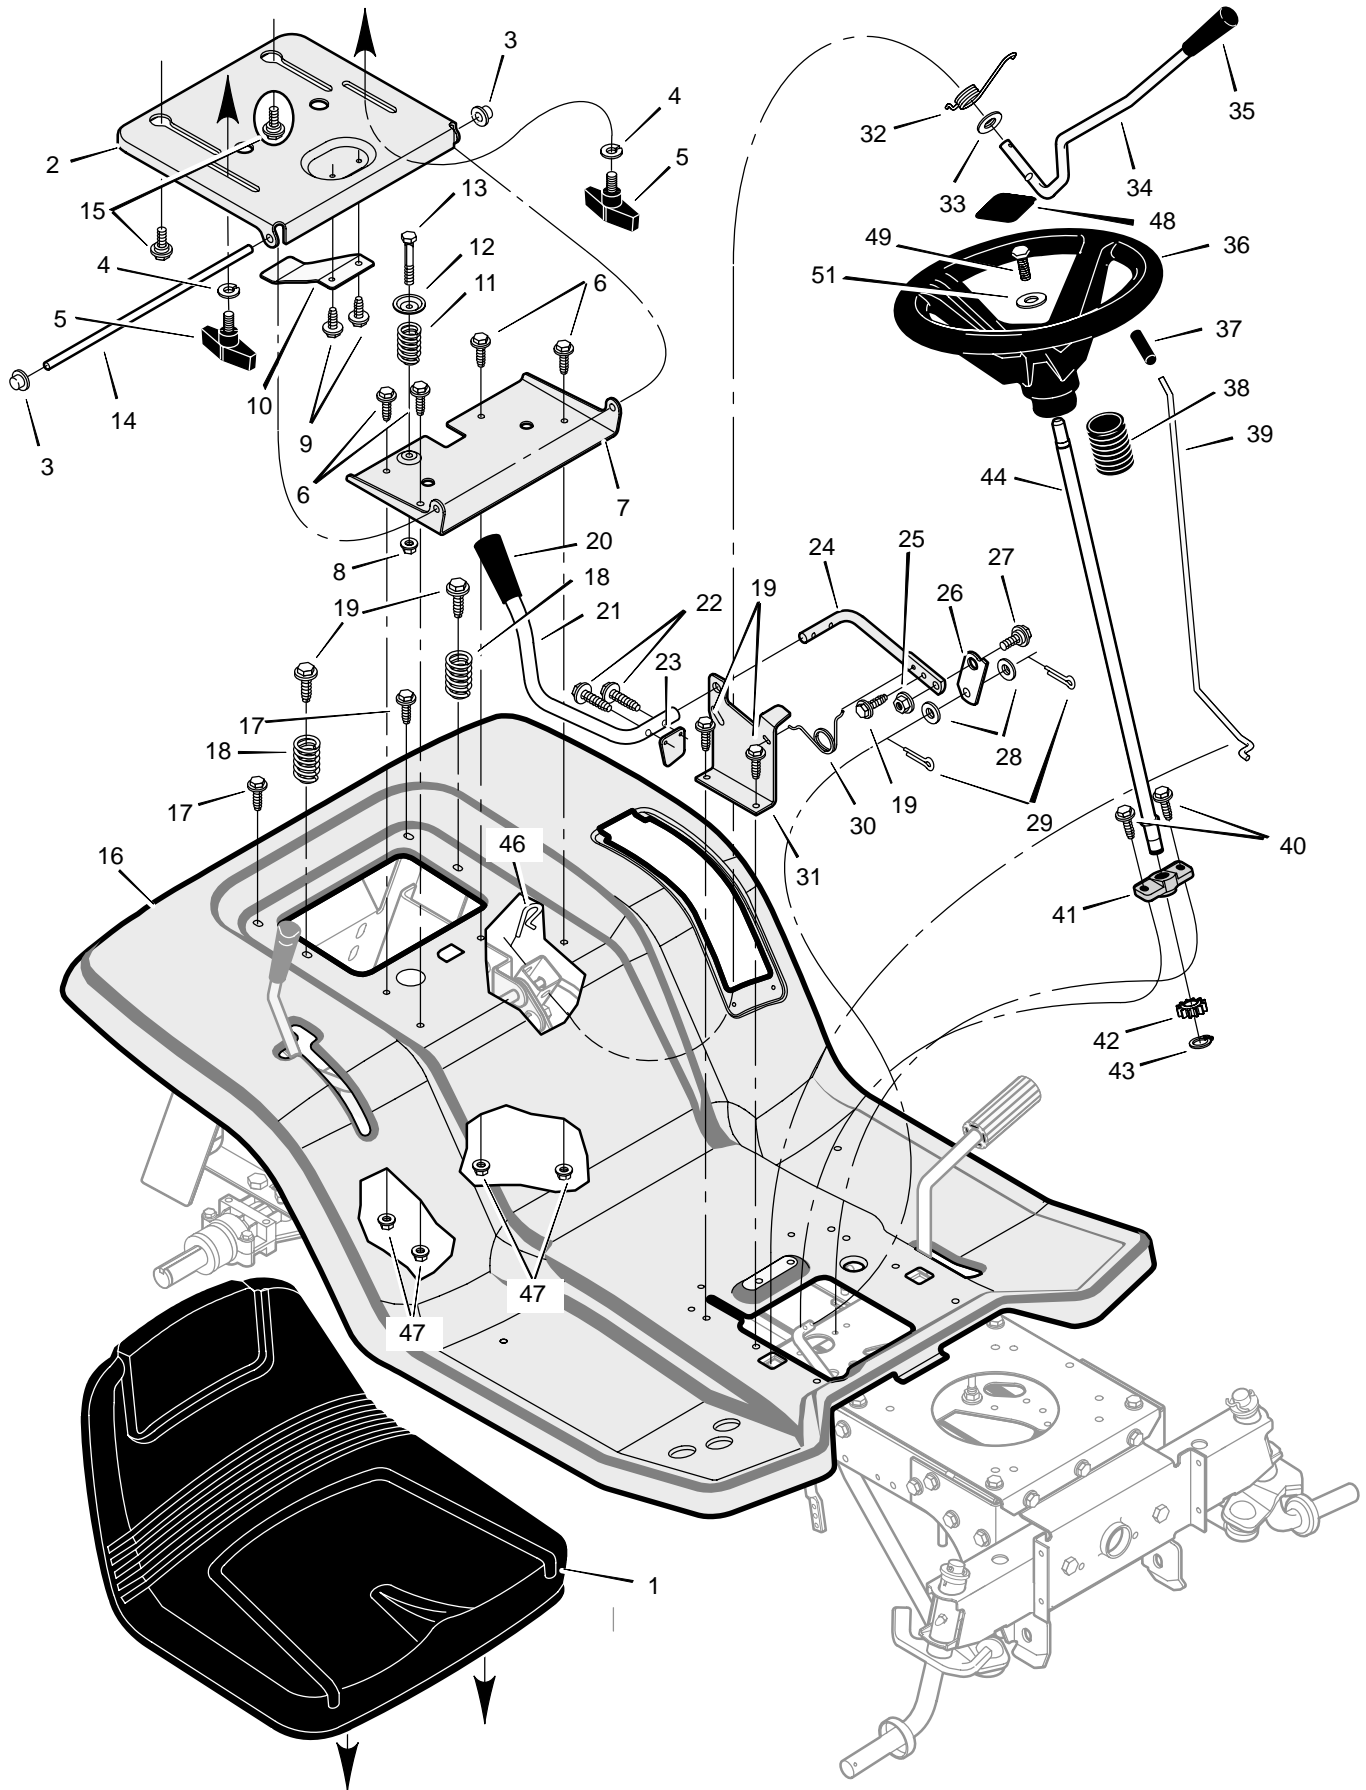

MODEL 461001x68A

REPAIR PARTS SEAT DECK

MODEL 461001x68A

REPAIR PARTS SEAT DECK

Key No.	Description	Part No.	Key No.	Description	Part No.
1	Seat	1001028	26	Link, PTO	094004Z
2	Support, Seat	094154E700	27	Shoulder, Bolt	009x39
3	Push-On Cap	028x23	28	Washer	017x57
4	Washer	017x47	29	Pin, Cotter	030x20
5	Bolt, Wing	1001054	30	Spring	166x39
6	Bolt	001x45	31	Bracket, PTO	094018E700
7	Bracket, Pivot	094153E700	32	Spring	166x40
8	Nut	15x123	33	Washer	17x103
9	Screw	26x229	34	Handle, Lift	690533Z
10	Spring, Leaf	094057	35	Grip	092697
11	Spring	164x31	36	Wheel, Steering	095185
12	Washer, Cup	094155 Z	37	Grip	091079
13	Bolt	009x55	38	Bellows	092059
14	Rod, Pivot	094156 Z	39	Rod, Parking Brake	1001271 Z
15	Bolt, Shoulder	009x56	40	Screw	26x267
16	Deck, Seat	1001286E700	41	Bearing, Lower	094124
17	Screw	26x263	42	Gear, Pinion	690183
18	Spring	164x30	43	E-Ring	011x25
19	Screw	26x249	44	Shaft, Steering	690626
20	Grip	092698	46	Pin, Cotter	0031x4
21	Handle, PTO	094217 Z	47	Nut	15x123
22	Screw	0025x3	48	Insert, Steering Wheel	711325
23	Paddle, Switch	094022 Z	49	Screw	0025x3
24	Lever, PTO	094017 Z	51	Washer	17x146
25	Nut	015x84	—	Manual and Parts List	F-020760L

MODEL 461001x68A

REPAIR PARTS HOOD AND DASH

MODEL 461001x68A

REPAIR PARTS HOOD AND DASH

Key No.	Description	Part No.	Key No.	Description	Part No.
1	Dash	094223	16	Lens, Left	092540
2	Screw	26x270	17	Brace, Grille	092541
3	Bearing, Upper Steering	094219	18	Rod, Pivot	093137 Z
4	Screw	26x239	19	Pin, Hair	0031x4
5	Panel, Side Access	093007E700	20	Container, Battery	690424
6	Channel, Support	095081	21	Plate, Lift Detent	094886E700
7	Screw	26x263	23	Nut	015x81
8	Screw	26x249	24	Mat, Left	094109
9	Support, Dash	095082	25	Support, Left Grille	690544E700
10	Plate, Dash	094221E700	26	Screw	26x277
12	Hood	093215E700	27	Support, Right Grille	690543E700
13	Bolt, Shoulder	009x47	28	Mat, Right	094108
14	Grille (Includes Lens)	092542	29	Deck, Seat	1001286E700
15	Lens, Right	092539			