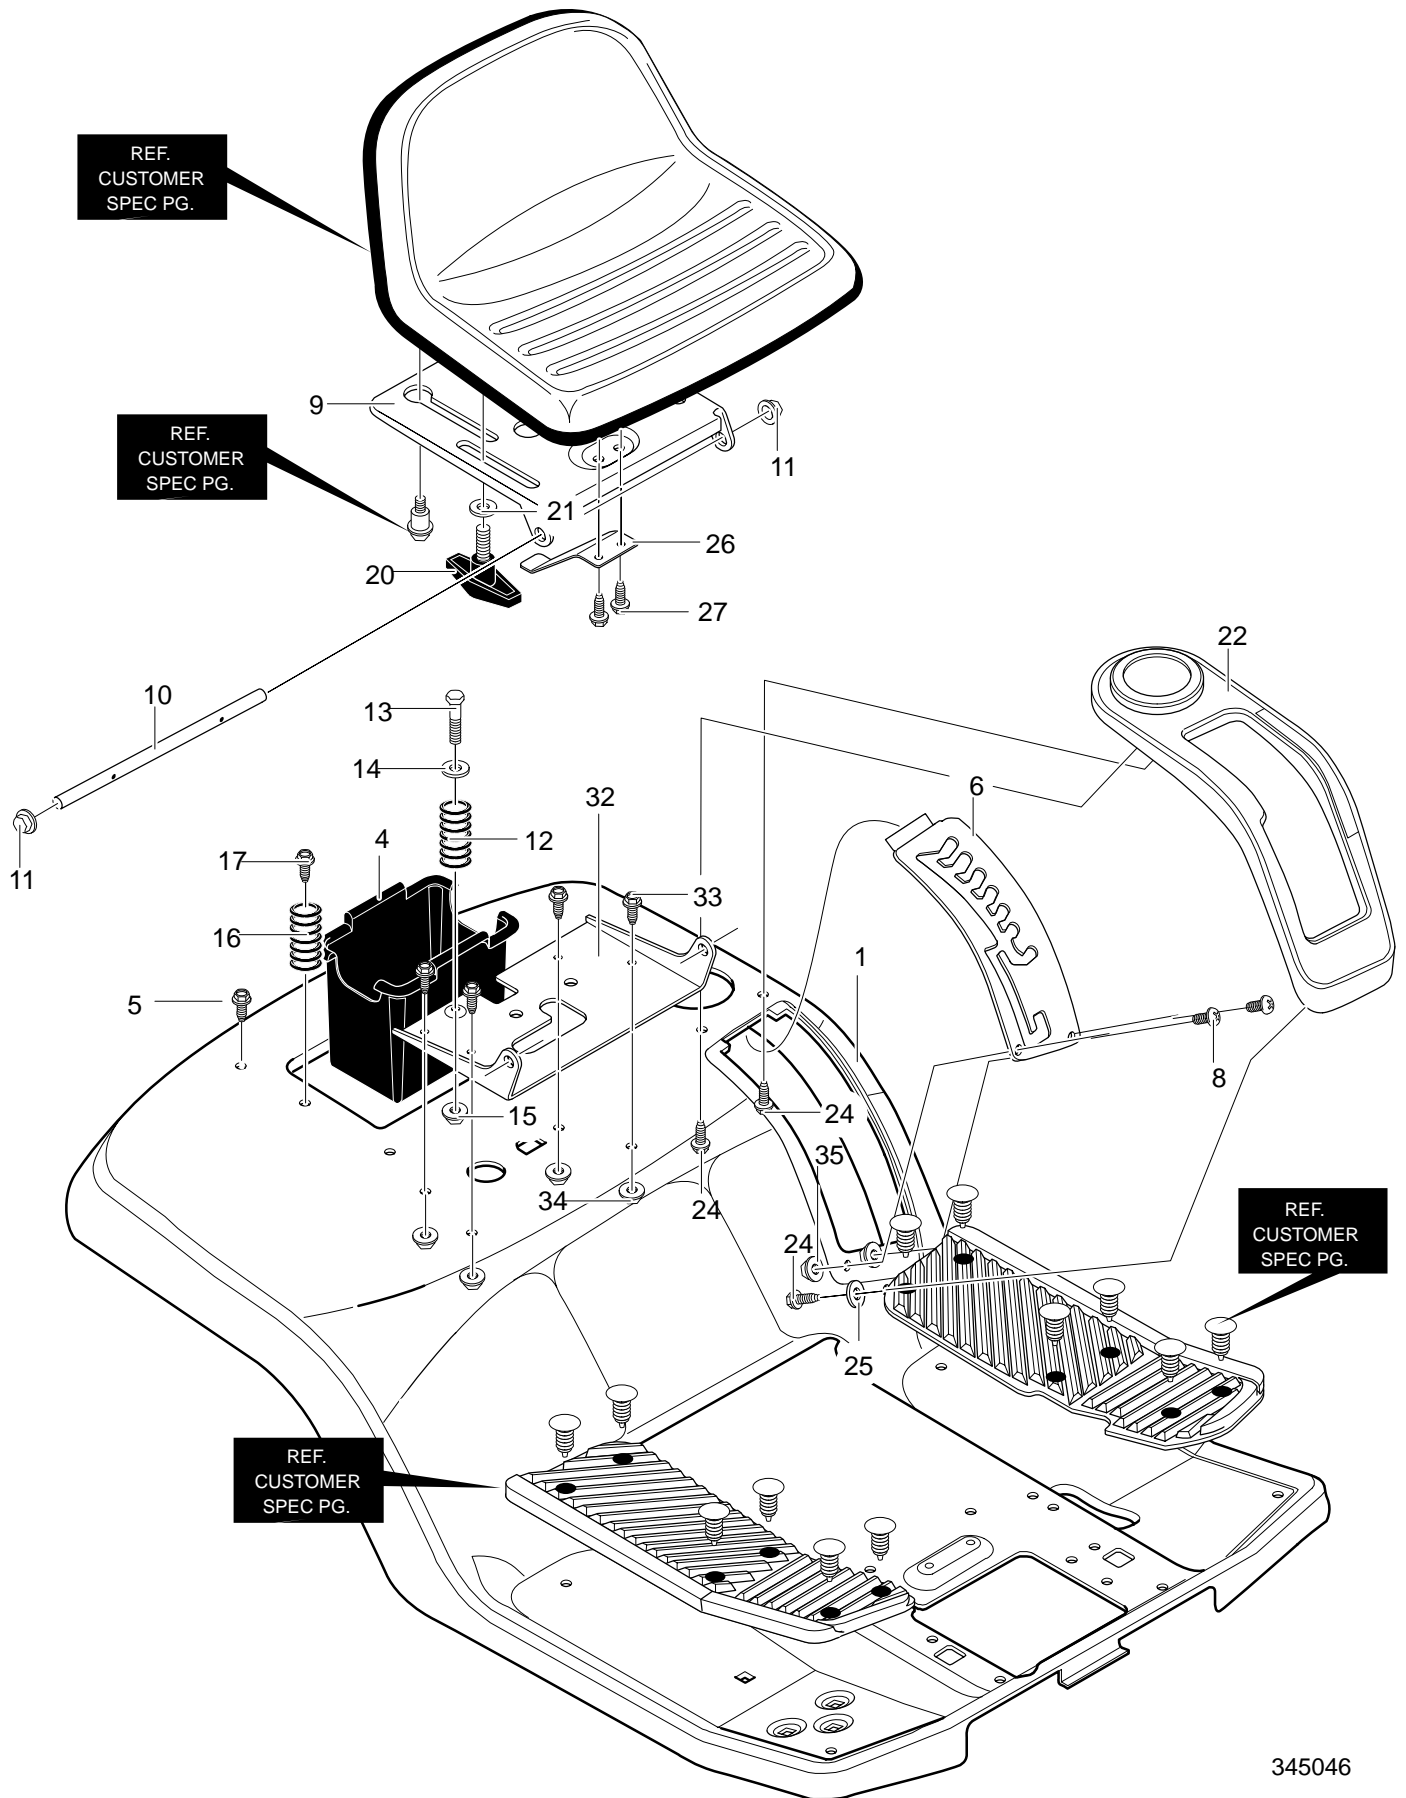

MODEL 425601x53A

REPAIR PARTS CHASSIS & HOOD ASSEMBLY

Key No.	Description	Part No.	Key No.	Description	Part No.
1	BRACKET, RIGHT GRILLE RH	690543-853	13	HOOD	94971-819
2	BRACKET, LEFT GRILLE	690544-853	14	ASSEMBLY, GRILLE	93149
3	SCREW 5/16-18X.75	711606	14-1	GRILLE	93138
4	DASH	94843	14-2	LENS	93139
5	SCREW, 10-24X.500	711629	14-3	BRACE, HOOD	93190
6	BEARING, UPPER	94219	14-4	SCREW	710282
7	SCREW 1/4-14X.50	710197	15	SCREW	711679
8	PLATE, DASH	94221-819	16	ROD, HOOD PIVOT	690599
9	SCREW, 10-24X.500	711629	17	PIN, HAIR	711676
10	ASSEMBLY, CONSOLE	690603-819	18	PANEL, ACCESS	93007-819
10-1	SUPPORT, DASH	95082	19	SCREW, 10-24X.500	711629
10-2	CHANNEL, SUPPORT	95081	20	BELLOWS, STEERING POST	92059
10-3	SCREW	710134	21	WASHER	712063
11	SCREW 5/16-18X.75	711606	—	BOOK, INSTRUCTION	F-000807J

MODEL 425601x53A

REPAIR PARTS FRAME ASSEMBLY

Key No.	Description	Part No.
60	PLATE, ENGINE	94006
61	SCREW	26X249
62	NUT	015X88
65	SCREW	26X249
69	ZERK, GREASE FITTING	706
70	AXLE, FRONT	343710
71	SPINDLE, RIGHT	94732
72	SPINDLE, LEFT	94733
73	BEARING, SPINDLE	92527
74	WASHER	17X195
75	E-RING	0011X3
76	WASHER	17X195
77	HANGER, AXLE	94007
78	HANGER, RIGHT DECK	94026
79	HANGER, LEFT DECK	94027
80	SCREW	01X146
81	NUT	15X118
82	SCREW	26X249
83	ROD, ADJUSTER	94767
84	ROD, ADJUSTER	94768
85	ROD END, TIE	94766
86	NUT	7058
87	BOLT	009X57
88	NUT	015X84
89	BOLT	310364
90	WASHER	711672
91	SPACER	319618
92	WASHER	301188
93	NUT	1499