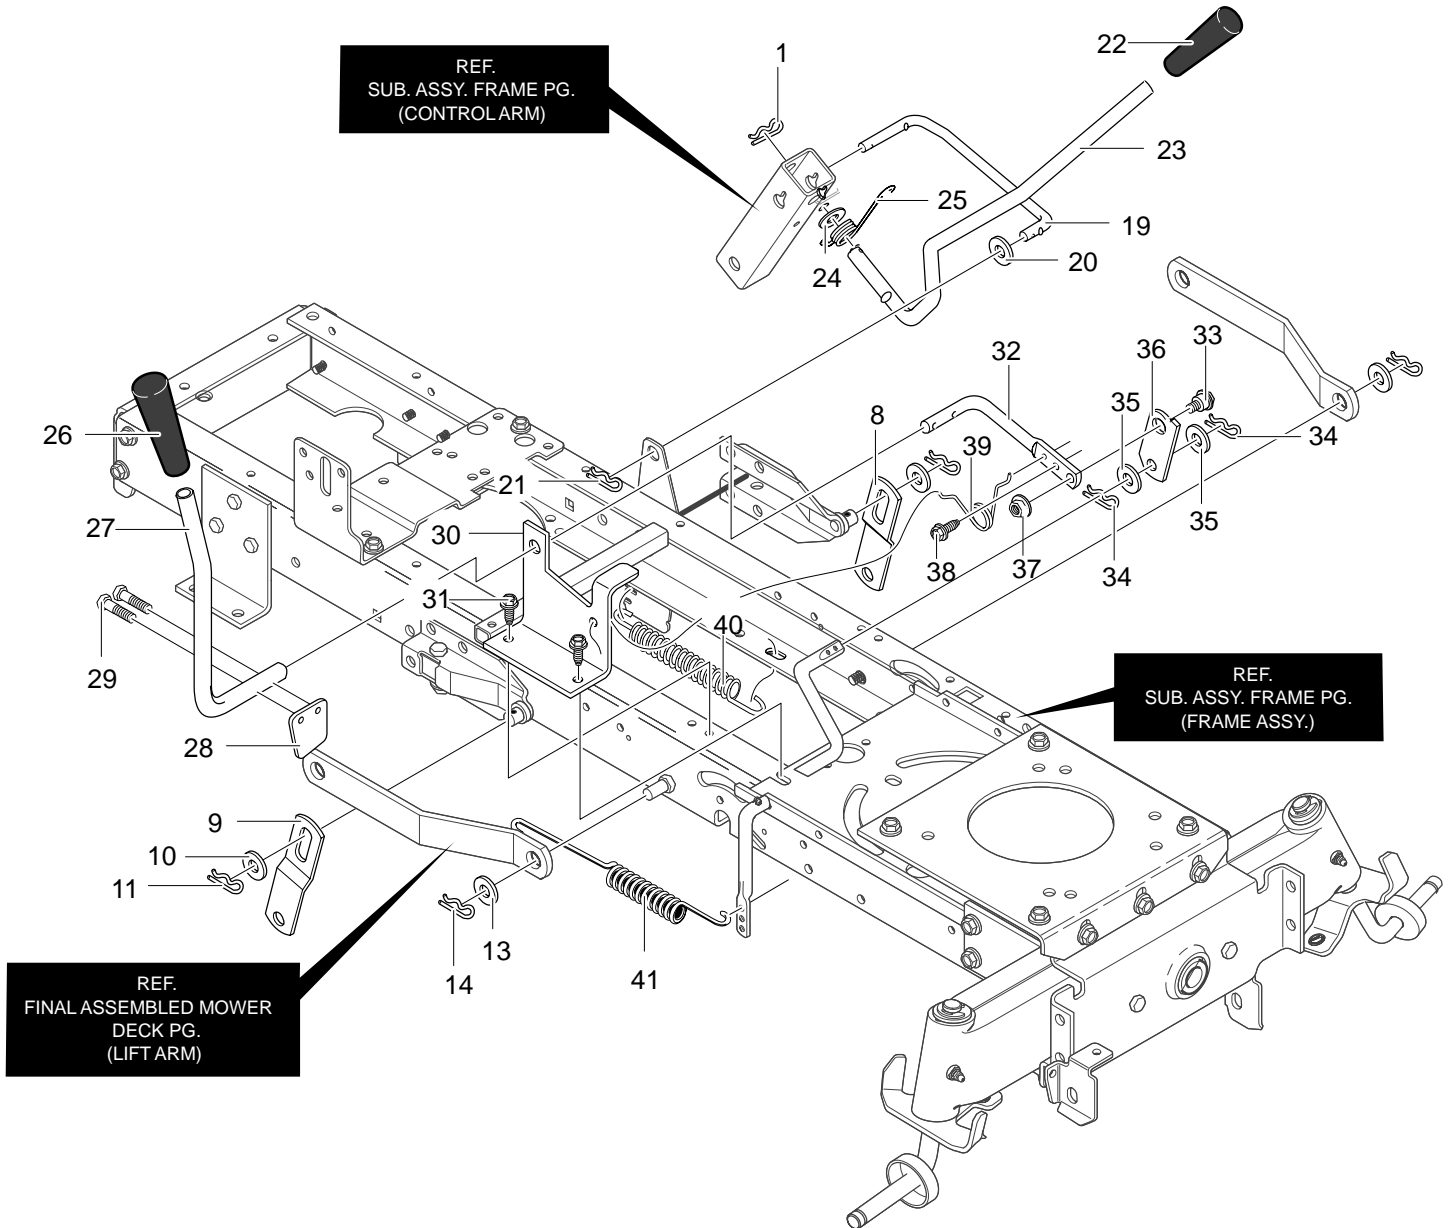

MODEL 425601x53A

**REPAIR PARTS
MOWER SUSPENSION ASSEMBLY**

Key No.	Description	Part No.	Key No.	Description	Part No.
1	Hair Pin	711676	27	PTO Handle	690050
8	Link, Lift LH	94611-853	28	Paddle Switch	95284
9	Link, Lift RH	94053-853	29	Screw, Thd Form	711621
10	Flat washer	711617	30	Bracket, PTO	94018-853
11	Hair Pin	711676	31	Screw, 5/16-18x.50	780055
13	Flat washer	711617	32	Lever, PTO	95283
14	Hair Pin	711676	33	Bolt, Shoulder 3/8-16	711613
19	Link, Lift Handle	95285	34	Hair Pin	711659
20	Flat washer	711617	35	Washer, Flat	711615
21	Hair Pin	711676	36	Link PTO	95282
22	Grip	94497	37	Nut, 3/8-16	711622
23	Handle, Lift	690532	38	Screw, 5/16-18x.75	711606
24	Washer, Flat	711616	39	Torsion Spring	710141
25	Torsion Spring	710111	40	Spacer	165x117
26	Grip	94496	41	Spring, Extension	710208