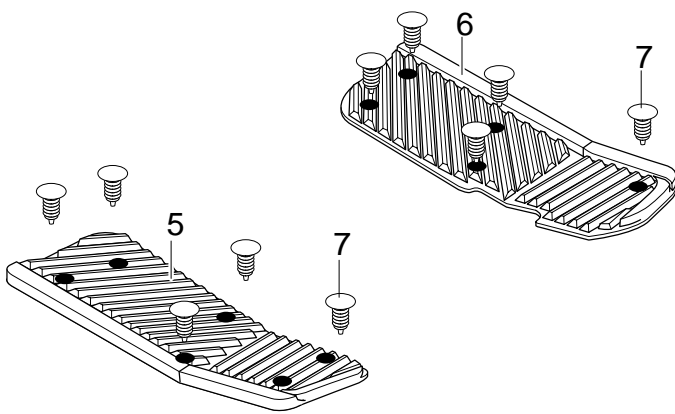

MODEL 425601x53A

REPAIR PARTS DECK ASSEMBLY

Key No.	Description	Part No.
2	HOUSING, JACKSHAFT	92574
3	PULLEY	95308
4	JACKSHAFT	94129
5	SPACER	94130
6	NUT, 9/16-18	711626
7	ADAPTER, BLADE	92466
9	WASHER	17X166
10	WASHER	17X165
11	NUT	15X100
21	BELT	710213
46	WHEEL, GAUGE	92683
47	BOLT	711746
48	NUT, 3/8-16	711622
49	WASHER	711615
55	PIN, CIRCLE	711764
60	GUARD, RIGHT BELT	94669-853
61	GUARD, LEFT BELT	94668-853
62	SCREW	711642
63	BLADE	95100
68	COVER, DISCHARGE	95080-853
69	BOLT	340720
70	NUT, WING	711604
73	PAD, ADHESIVE	318197

MODEL 425601x53A

REPAIR PARTS ELECTRICAL ASSEMBLY

MODEL 425601x53A

REPAIR PARTS ELECTRICAL ASSEMBLY

Key No.	Description	Part No.	Key No.	Description	Part No.
1	HARNESS	250X87	14	SCREW	711619
2	BULB, LIGHT	90084	15	NUT, 1/4-20	711632
3	WIRE HARNESS, REAR	340530	16	WIRE, GROUND	710228
4	WIRE HARNESS, HEADLIGHTS	340513	17	SCREW	711760
5	SOCKET, LAMP	92372	18	SWITCH, SEAT	94159
6	TIE, CABLE	57444	19	BATTERY	92739
6	TIE, CABLE	57444	20	BOLT	711680
7	WIRE CLIP, ADHESIVE	55939	21	NUT, WING	711636
8	SWITCH, IGNITION	92556	22	BOOT, BATTERY	335417
10	NUT, IGNITION SWITCH	091489	24	AMMETER	93156
11	CAP, IGNITION SWITCH	091488	25	WASHER	313683
12	SWITCH LIMIT	94136	26	WIRE, LEAD SOLENOID	711579
13	SOLENOID	94613			