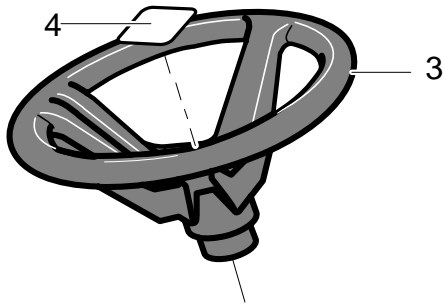

MODEL 425601x53A

REPAIR PARTS DECK ASSEMBLY

Key No.	Description	Part No.
2	HOUSING, JACKSHAFT	92574
3	PULLEY	95308
4	JACKSHAFT	94129
5	SPACER	94130
6	NUT, 9/16-18	711626
7	ADAPTER, BLADE	92466
9	WASHER	17X166
10	WASHER	17X165
11	NUT	15X100
21	BELT	710213
46	WHEEL, GAUGE	92683
47	BOLT	711746
48	NUT, 3/8-16	711622
49	WASHER	711615
55	PIN, CIRCLE	711764
60	GUARD, RIGHT BELT	94669-853
61	GUARD, LEFT BELT	94668-853
62	SCREW	711642
63	BLADE	95100
68	COVER, DISCHARGE	95080-853
69	BOLT	340720
70	NUT, WING	711604
73	PAD, ADHESIVE	318197

MODEL 425601x53A

REPAIR PARTS ELECTRICAL ASSEMBLY

MODEL 425601x53A

REPAIR PARTS ELECTRICAL ASSEMBLY

Key No.	Description	Part No.	Key No.	Description	Part No.
1	HARNESS	250X87	14	SCREW	711619
2	BULB, LIGHT	90084	15	NUT, 1/4-20	711632
3	WIRE HARNESS, REAR	340530	16	WIRE, GROUND	710228
4	WIRE HARNESS, HEADLIGHTS	340513	17	SCREW	711760
5	SOCKET, LAMP	92372	18	SWITCH, SEAT	94159
6	TIE, CABLE	57444	19	BATTERY	92739
6	TIE, CABLE	57444	20	BOLT	711680
7	WIRE CLIP, ADHESIVE	55939	21	NUT, WING	711636
8	SWITCH, IGNITION	92556	22	BOOT, BATTERY	335417
10	NUT, IGNITION SWITCH	091489	24	AMMETER	93156
11	CAP, IGNITION SWITCH	091488	25	WASHER	313683
12	SWITCH LIMIT	94136	26	WIRE, LEAD SOLENOID	711579
13	SOLENOID	94613			