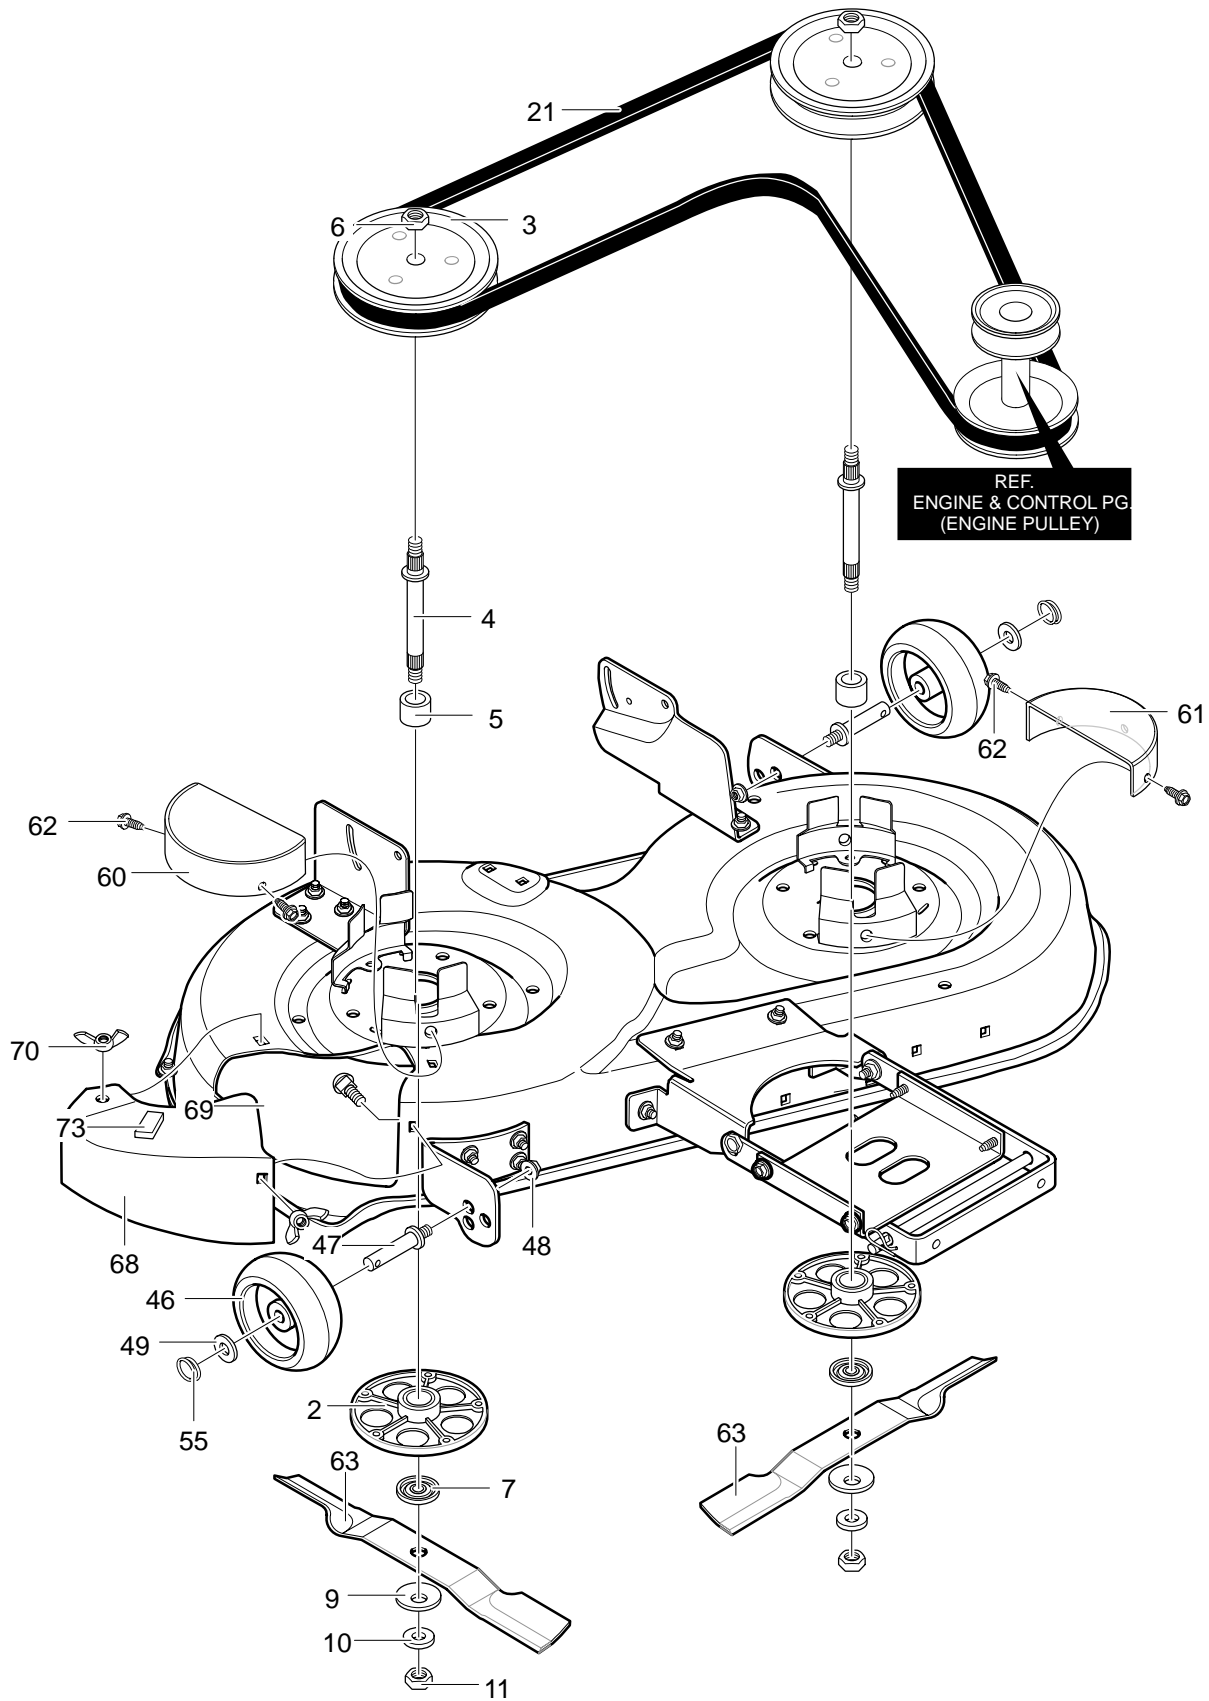

MODEL 425601x53A

REPAIR PARTS DECK ASSEMBLY

MODEL 425601x53A

REPAIR PARTS DECK ASSEMBLY

Key No.	Description	Part No.	Key No.	Description	Part No.
1	ASSEMBLY, BLADE HOUSING	94189-853	23	BOLT, SHOULDER	711611
12	BOLT-3/8 X 1.25	0025X7	24	SPRING, TORSION	710113
13	COVER, BELT GUIDE	94051-853	25	SPRING, TORSION	710112
14	ASSEMBLY, IDLER BRACKET	690138-853	26	NUT	711622
14-1	BRACKET, BRAKE	94193	27	WINGNUT	711600
14-2	ASSEMBLY, RIGHT BRAKE	94047	28	PAD, FRICTION	94137
14-3	ASSEMBLY, LEFT BRAKE	94049	29	WASHER	711628
14-4	SPRING, TORSION	710227	36	PIN, HANGER	711595
14-5	BOLT	710098	37	NUT	711622
14-6	NUT	015X84	39	DEFLECTOR, CHUTE	94687
14-7	SCREW, GUIDE	94781	40	ROD, CHUTE DEFLECTOR	95303
14-8	ASSEMBLY, IDLER ARM	690408	41	SPRING, TORSION	710194
14-9	NUT	015X88	42	NUT, PUSH CAP	711627
17	SPACER 1/2 TO 17MM	690369	43	ASSEMBLY, STIFFENER	690058-853
18	PULLEY, IDLER	690451	43-1	BRACKET, SUSPENSION	94058
19	NUT, 3/8-16	711920	43-2	STIFFENER, DECK	95057
20	ASSEMBLY, LEFT LIFTER	341594-853	43-3	SCREW	26X249
20-1	PLATE, SUSPENSION	94128	44	BOLT, SHOULDER	711611
20-2	BRACKET, SUSPENSION	94055	45	NUT	711622
20-3	BOLT, SHOULDER	009X52	50	BRACKET, CHUTE	94956-853
20-4	NUT, FLANGE	015X84	51	BOLT, CARRIAGE	711661
22	ASSEMBLY, RIGHT LIFTER	341593-853	52	NUT	711634
22-1	PLATE, SUSPENSION	94128	59	SUPPORT, DEFLECTOR	94686-853
22-2	BRACKET, SUSPENSION	94055	71	ROD, HANGER	95295
22-3	BOLT, SHOULDER	009X52	72	PIN, HAIR	711676
22-4	NUT, FLANGE	015X84	75	RIVET	711624