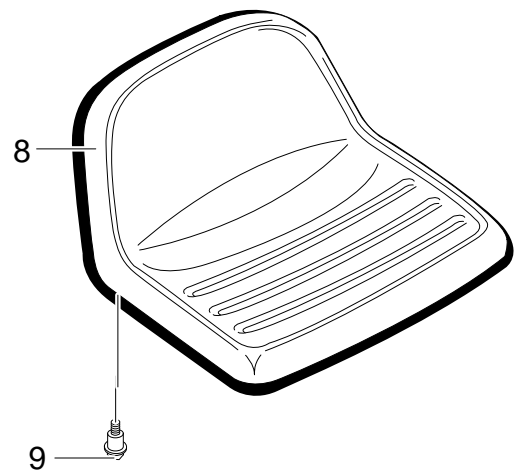

MODEL 425601x53A

REPAIR PARTS DECK ASSEMBLY

Key No.	Description	Part No.
2	HOUSING, JACKSHAFT	92574
3	PULLEY	95308
4	JACKSHAFT	94129
5	SPACER	94130
6	NUT, 9/16-18	711626
7	ADAPTER, BLADE	92466
9	WASHER	17X166
10	WASHER	17X165
11	NUT	15X100
21	BELT	710213
46	WHEEL, GAUGE	92683
47	BOLT	711746
48	NUT, 3/8-16	711622
49	WASHER	711615
55	PIN, CIRCLE	711764
60	GUARD, RIGHT BELT	94669-853
61	GUARD, LEFT BELT	94668-853
62	SCREW	711642
63	BLADE	95100
68	COVER, DISCHARGE	95080-853
69	BOLT	340720
70	NUT, WING	711604
73	PAD, ADHESIVE	318197

MODEL 425601x53A

REPAIR PARTS ELECTRICAL ASSEMBLY

MODEL 425601x53A

REPAIR PARTS ELECTRICAL ASSEMBLY

Key No.	Description	Part No.	Key No.	Description	Part No.
1	HARNESS	250X87	14	SCREW	711619
2	BULB, LIGHT	90084	15	NUT, 1/4-20	711632
3	WIRE HARNESS, REAR	340530	16	WIRE, GROUND	710228
4	WIRE HARNESS, HEADLIGHTS	340513	17	SCREW	711760
5	SOCKET, LAMP	92372	18	SWITCH, SEAT	94159
6	TIE, CABLE	57444	19	BATTERY	92739
6	TIE, CABLE	57444	20	BOLT	711680
7	WIRE CLIP, ADHESIVE	55939	21	NUT, WING	711636
8	SWITCH, IGNITION	92556	22	BOOT, BATTERY	335417
10	NUT, IGNITION SWITCH	091489	24	AMMETER	93156
11	CAP, IGNITION SWITCH	091488	25	WASHER	313683
12	SWITCH LIMIT	94136	26	WIRE, LEAD SOLENOID	711579
13	SOLENOID	94613			