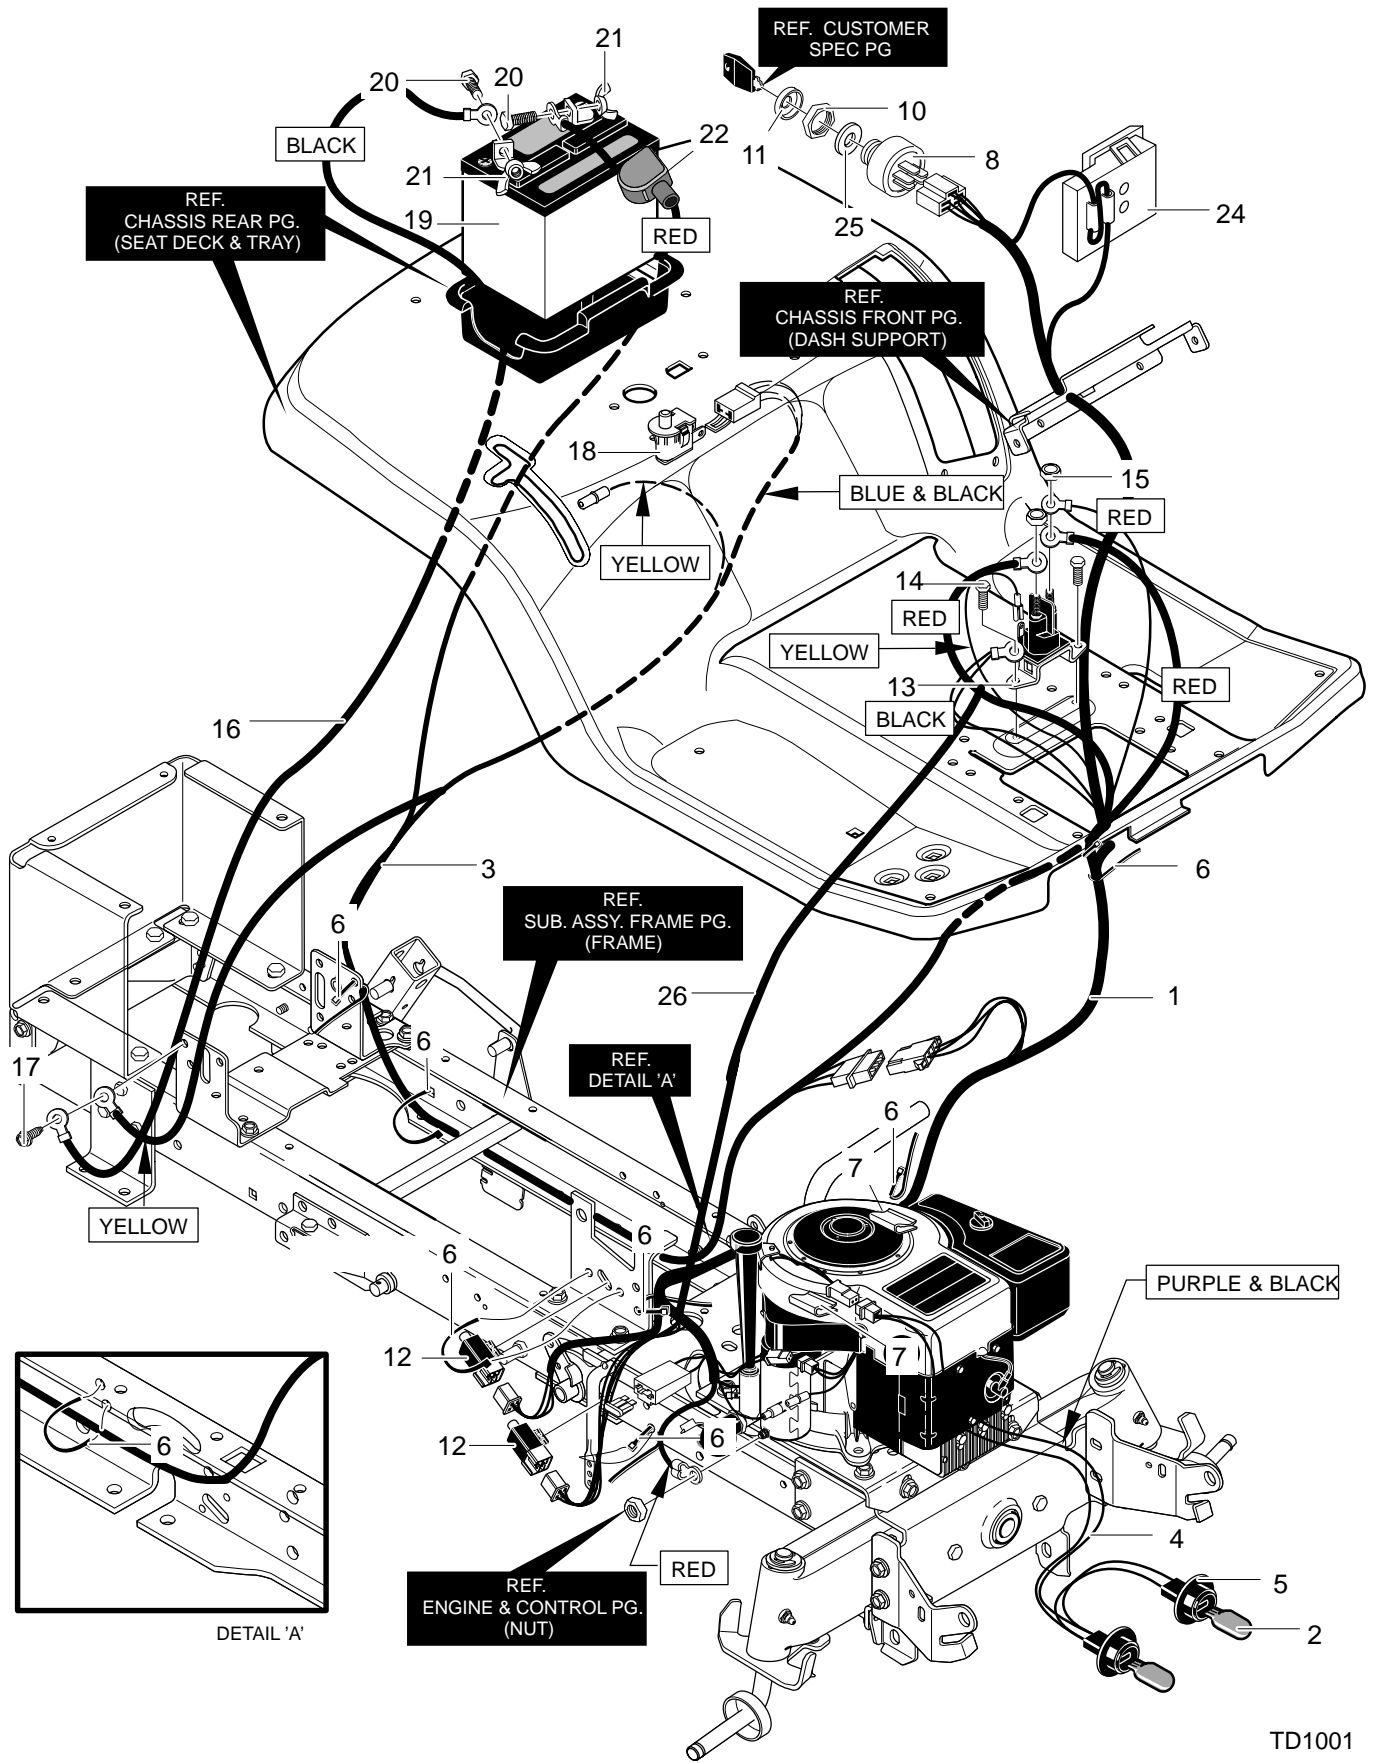

MODEL 425601x53A

REPAIR PARTS ELECTRICAL ASSEMBLY

MODEL 425601x53A

REPAIR PARTS ELECTRICAL ASSEMBLY

Key No.	Description	Part No.	Key No.	Description	Part No.
1	HARNESS	250X87	14	SCREW	711619
2	BULB, LIGHT	90084	15	NUT, 1/4-20	711632
3	WIRE HARNESS, REAR	340530	16	WIRE, GROUND	710228
4	WIRE HARNESS, HEADLIGHTS	340513	17	SCREW	711760
5	SOCKET, LAMP	92372	18	SWITCH, SEAT	94159
6	TIE, CABLE	57444	19	BATTERY	92739
6	TIE, CABLE	57444	20	BOLT	711680
7	WIRE CLIP, ADHESIVE	55939	21	NUT, WING	711636
8	SWITCH, IGNITION	92556	22	BOOT, BATTERY	335417
10	NUT, IGNITION SWITCH	091489	24	AMMETER	93156
11	CAP, IGNITION SWITCH	091488	25	WASHER	313683
12	SWITCH LIMIT	94136	26	WIRE, LEAD SOLENOID	711579
13	SOLENOID	94613