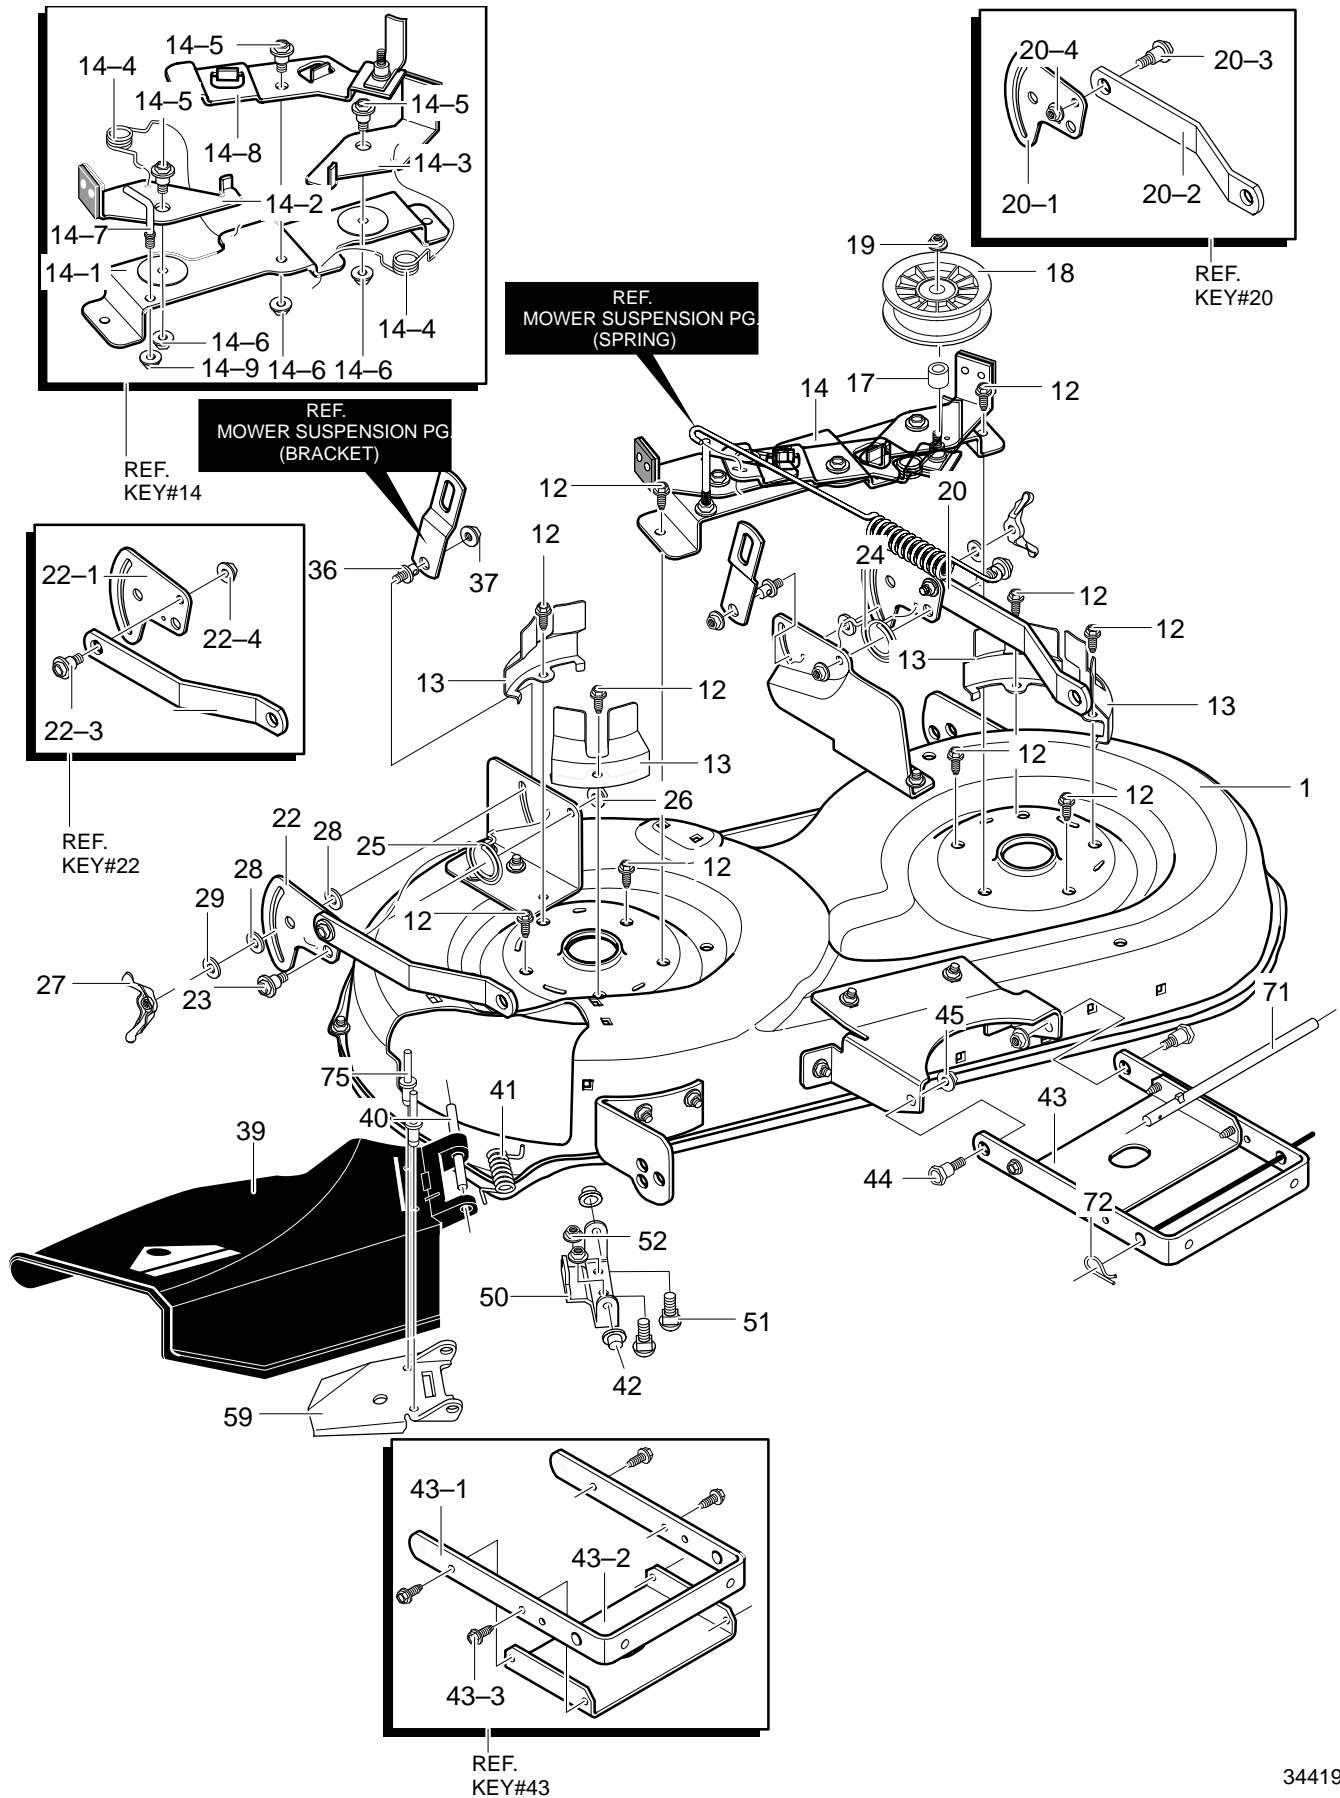

MODEL 425601x53A

REPAIR PARTS DECK ASSEMBLY

MODEL 425601x53A

REPAIR PARTS DECK ASSEMBLY

Key No.	Description	Part No.	Key No.	Description	Part No.
1	ASSEMBLY, BLADE HOUSING	94189-853	23	BOLT, SHOULDER	711611
12	BOLT-3/8 X 1.25	0025X7	24	SPRING, TORSION	710113
13	COVER, BELT GUIDE	94051-853	25	SPRING, TORSION	710112
14	ASSEMBLY, IDLER BRACKET	690138-853	26	NUT	711622
14-1	BRACKET, BRAKE	94193	27	WINGNUT	711600
14-2	ASSEMBLY, RIGHT BRAKE	94047	28	PAD, FRICTION	94137
14-3	ASSEMBLY, LEFT BRAKE	94049	29	WASHER	711628
14-4	SPRING, TORSION	710227	36	PIN, HANGER	711595
14-5	BOLT	710098	37	NUT	711622
14-6	NUT	015X84	39	DEFLECTOR, CHUTE	94687
14-7	SCREW, GUIDE	94781	40	ROD, CHUTE DEFLECTOR	95303
14-8	ASSEMBLY, IDLER ARM	690408	41	SPRING, TORSION	710194
14-9	NUT	015X88	42	NUT, PUSH CAP	711627
17	SPACER 1/2 TO 17MM	690369	43	ASSEMBLY, STIFFENER	690058-853
18	PULLEY, IDLER	690451	43-1	BRACKET, SUSPENSION	94058
19	NUT, 3/8-16	711920	43-2	STIFFENER, DECK	95057
20	ASSEMBLY, LEFT LIFTER	341594-853	43-3	SCREW	26X249
20-1	PLATE, SUSPENSION	94128	44	BOLT, SHOULDER	711611
20-2	BRACKET, SUSPENSION	94055	45	NUT	711622
20-3	BOLT, SHOULDER	009X52	50	BRACKET, CHUTE	94956-853
20-4	NUT, FLANGE	015X84	51	BOLT, CARRIAGE	711661
22	ASSEMBLY, RIGHT LIFTER	341593-853	52	NUT	711634
22-1	PLATE, SUSPENSION	94128	59	SUPPORT, DEFLECTOR	94686-853
22-2	BRACKET, SUSPENSION	94055	71	ROD, HANGER	95295
22-3	BOLT, SHOULDER	009X52	72	PIN, HAIR	711676
22-4	NUT, FLANGE	015X84	75	RIVET	711624