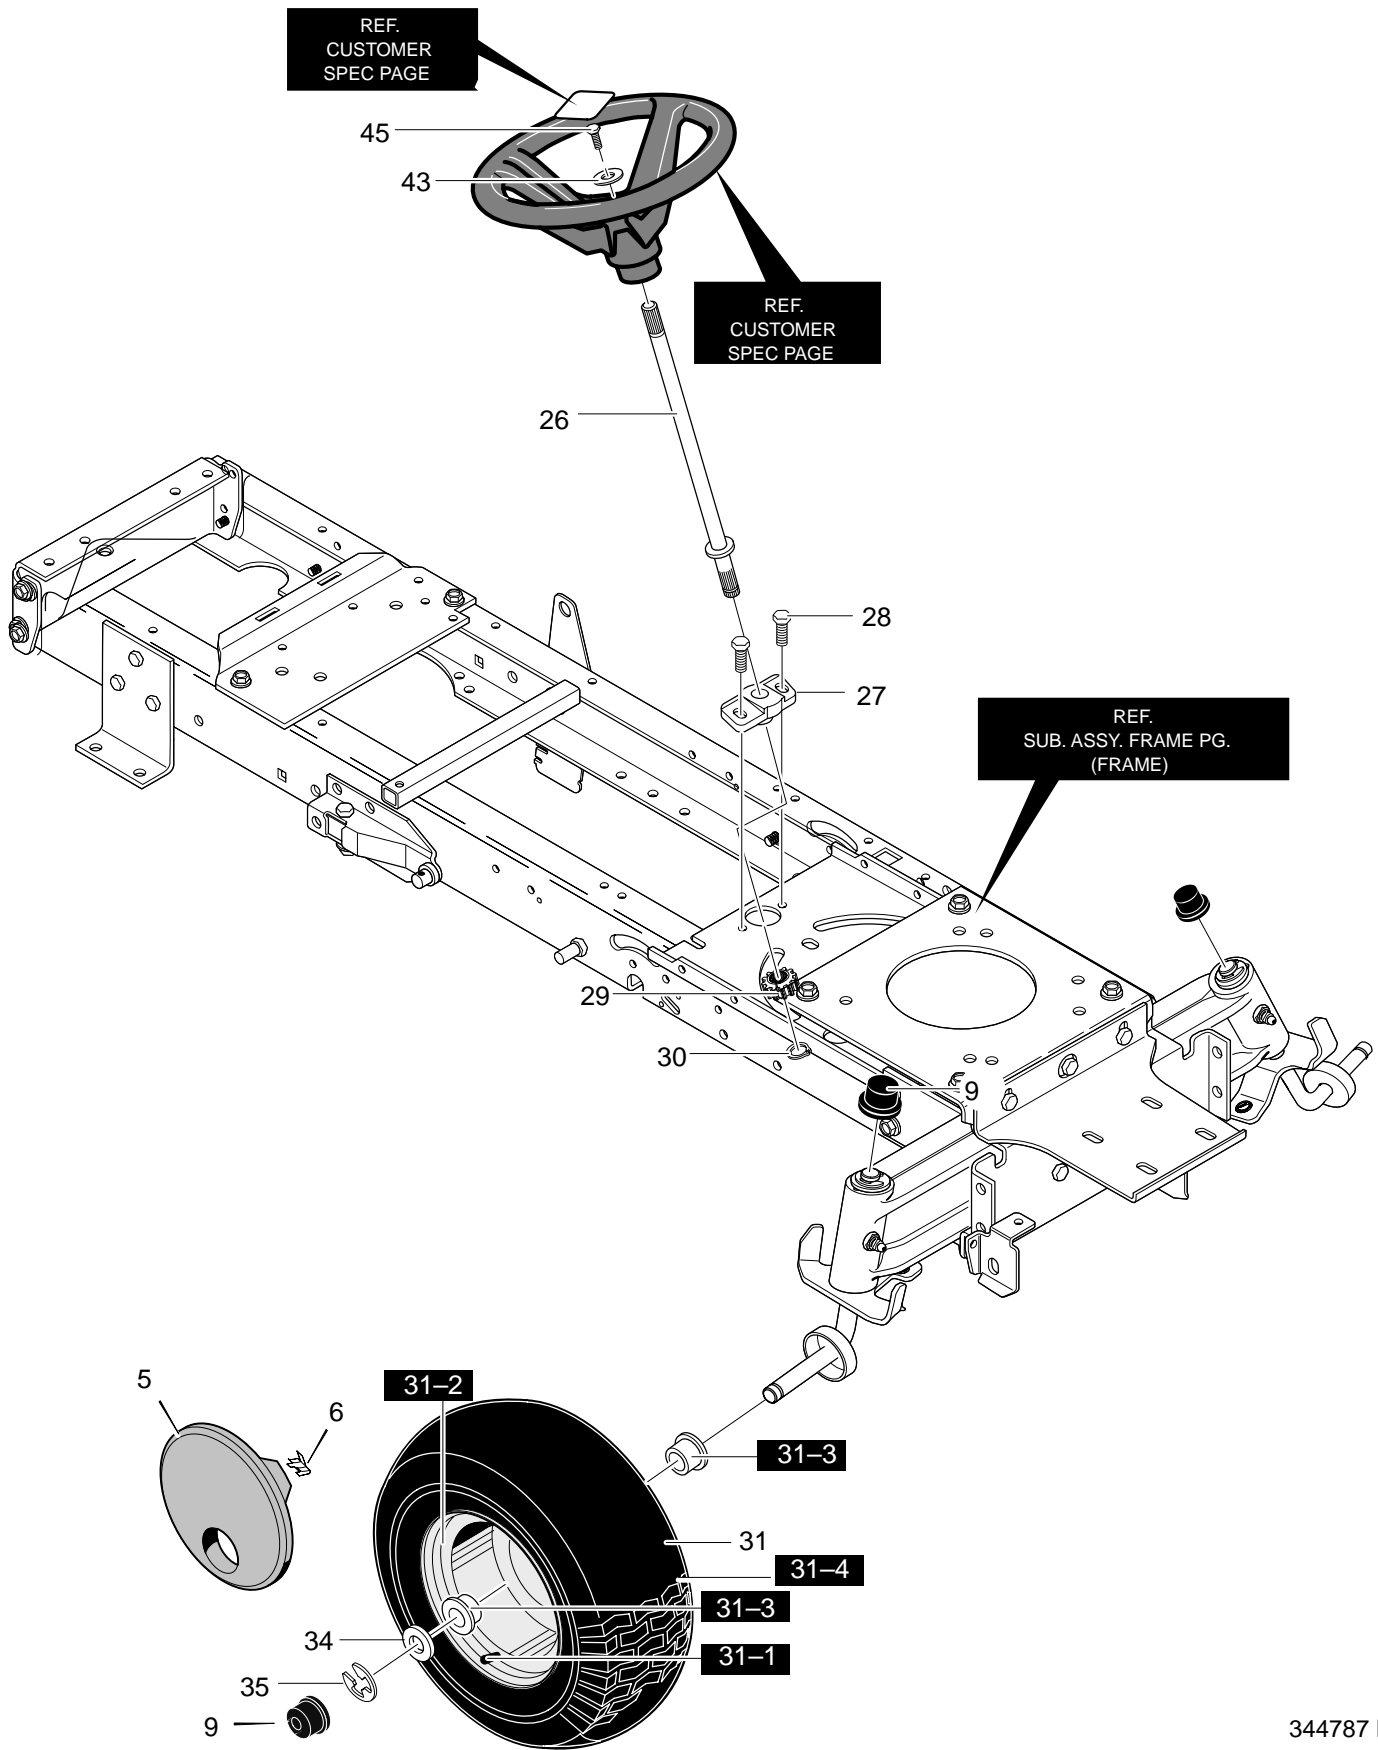

Key No.	Description	Part No.
5	HUB CAP, 6"	334429
6	RETAINER	306669
9	DUST HUB CAP	094618
26	SHAFT, STEERING	94520
27	BEARING-LOWER	94124
28	SCREW, 5/16-18X.75	711606
29	GEAR, PINION	94122
30	RETAINING RING	710102
31	TIRE & RIM	692641
31-1	VALVE STEM	338512
31-2	RIM	338517
31-3	BEARING	338513
31-4	TIRE	338514
34	FLATWASHER	711758
35	E-RING	0011X3
43	FLAT WASHER	711720
45	SCREW 1/4-20X.75	711719