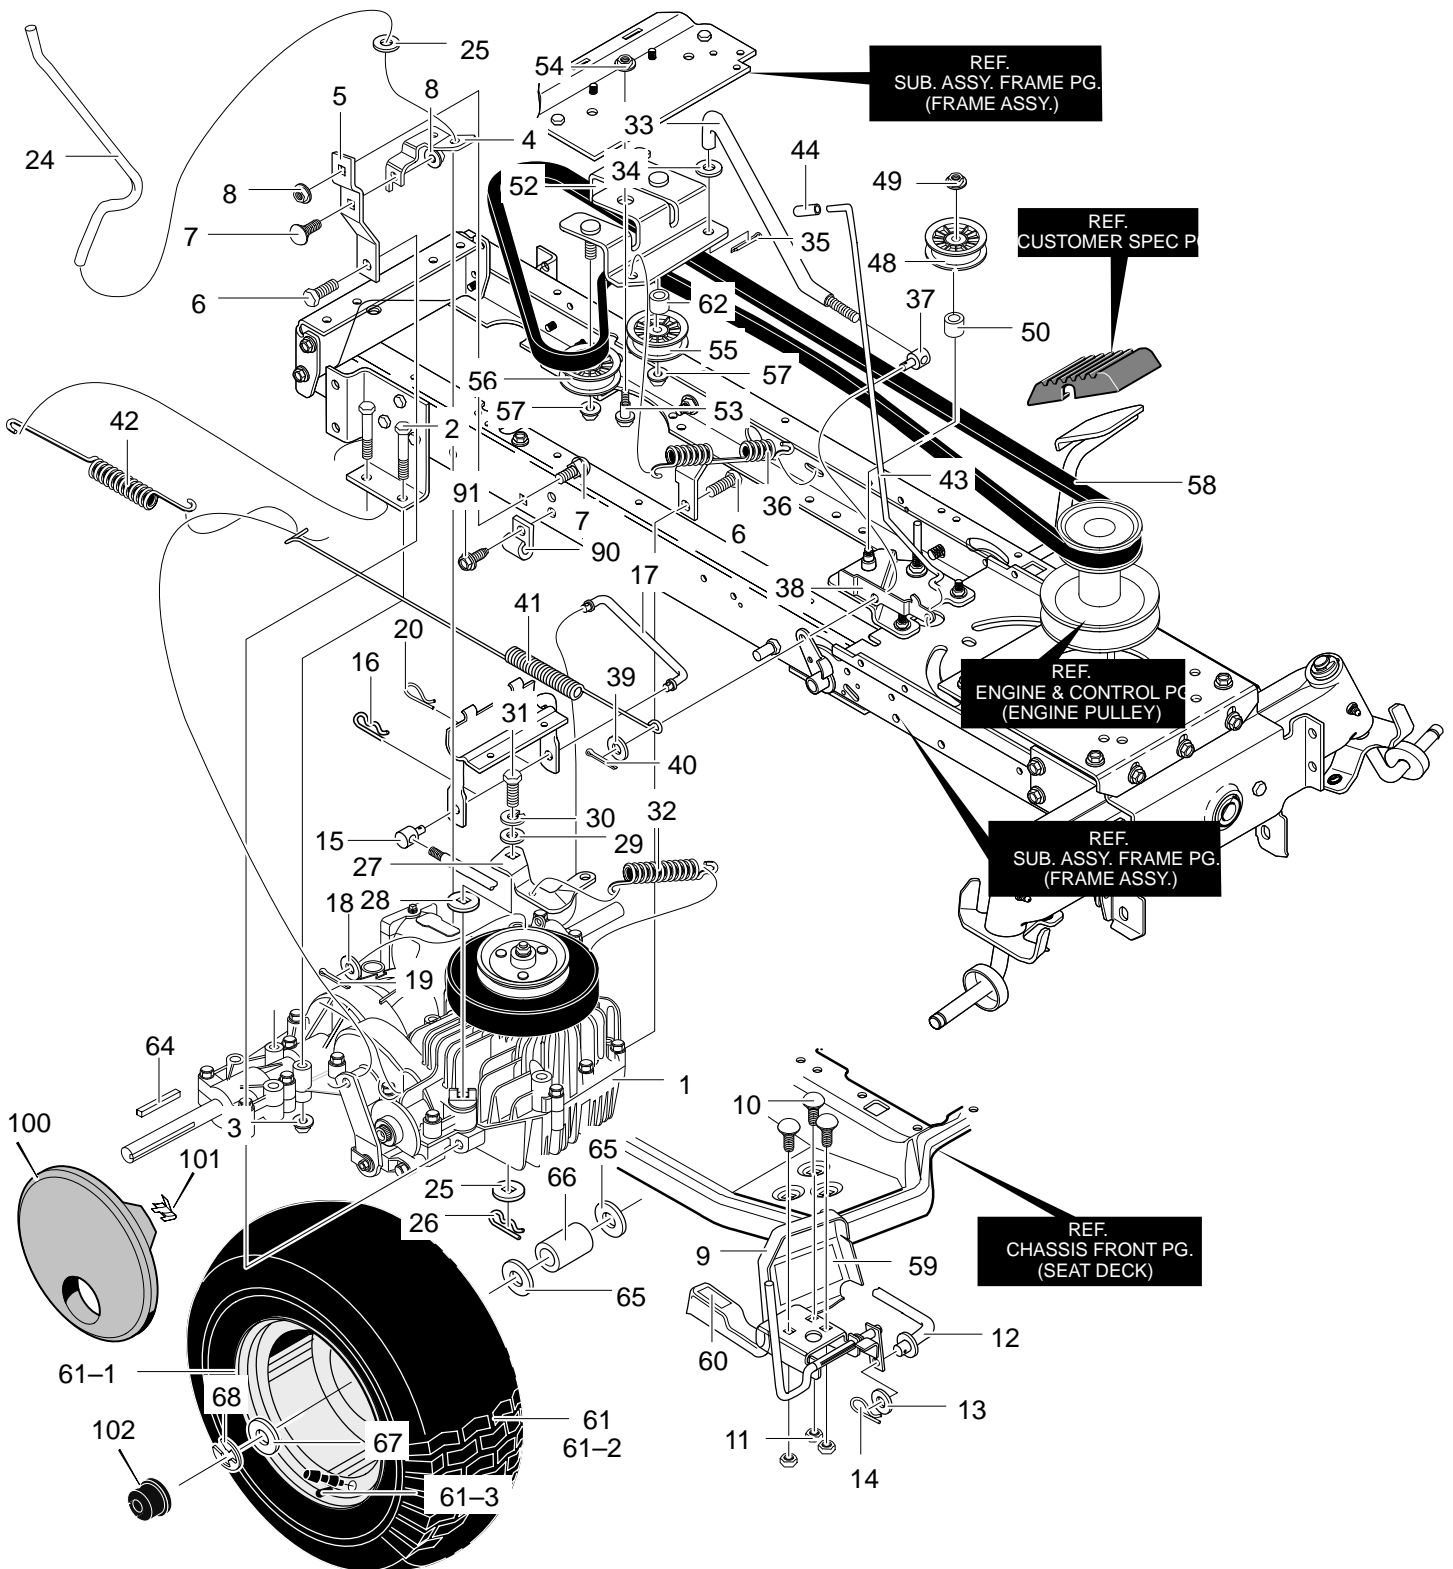

MODEL 425601x53A

REPAIR PARTS MOTION DRIVE

MODEL 425601x53A

REPAIR PARTS MOTION DRIVE

Key No.	Description	Part No.	Key No.	Description	Part No.
1	TRANSAXLE, PEERLESS	94800	39	WASHER, FLAT	711623
2	SCREW	711669	40	PIN, COTTER	71081
3	NUT, 5/16-18	711634	41	SPRING, EXTENSION	710333
4	BRACKET, DISCONNECT	94429-853	42	SPRING, TENSION	710353
5	STRAP, RIGHT TORQUE	94432-853	43	ROD, PARKING BRAKE	690047
6	SCREW, 5/16-18X.75	710268	44	GRIP	91079
7	BOLT, CARRIAGE	711661	48	PULLEY, IDLER	690409
8	NUT, 5/16-18 HEX	710026	49	NUT, 3/8-16	711920
9	PEDAL ASSEMBLY, HYDRO	690013-853	50	SPACER 1/2 TO 17MM	690369
10	BOLT, 5/16-18X .75	711688	52	BRACKET, IDLER	95305
11	NUT, 5/16-18 HEX	710026	53	BOLT	711613
12	ROD, PEDAL LINK	95278	54	NUT, 3/8-16	711622
13	WASHER	711761	55	PULLEY, IDLER	690409
14	PIN, HAIR	711676	56	PULLEY, IDLER	690410
15	ADJUST NUT	711594	57	NUT, 3/8-16	711920
16	PIN, HAIR	711682	58	BELT, MOTION DRIVE	710531
17	ROD, HYDRO LINK	95279	59	PAD, CONTROL PEDAL	94798
18	WASHER, FLAT	711617	60	PAD, TOE	93249
19	PIN, COTTER	71081	61	TIRE & RIM 20X8.00-8	692511
20	PIN, HAIR	711676	61-1	RIM	338524
24	ROD, DISCONNECT	95298	61-2	TIRE	338525
25	WASHER	711644	61-3	VALVE STEM	338512
26	PIN, COTTER	71081	62	SPACER 1/2 TO 17MM	690369
27	ARM, DISCONNECT	95299	64	KEY, SQUARE	52928
28	WASHER	17X148	65	WASHER	711648
29	WASHER	710657	66	SPACER	95274
30	WASHER	710249	67	WASHER	711758
31	SCREW, 1/4-28 X.75 NYLON	01X145	68	E-RING	0011X3
32	SPRING, EXTENSION	710330	70	SPACER 1/2 TO 17MM	690369
33	ROD, CLUTCH	95297	90	RETAINER, WIRE	711742
34	WASHER	711644	91	SCREW	711606
35	PIN, COTTER	71081	100	CAP, HUB	334427
36	SPRING, CLUTCH	710707	101	RETAINER	306669
37	NUT, ADJUSTING	711596	102	COVER, DUST	094618
38	LATCH, PARK BRAKE	95290			

* Contact your nearest transaxle dealer for parts and service.

For information on Replacement Parts see the Central Parts Distributor in your area.