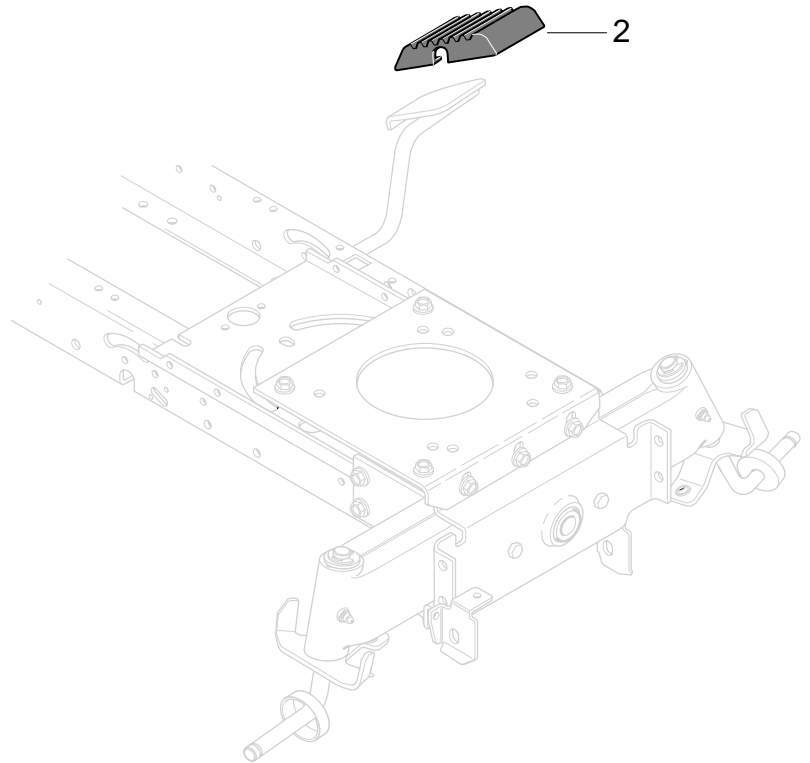

MODEL 425601x53A

REPAIR PARTS DECK ASSEMBLY

Key No.	Description	Part No.
2	HOUSING, JACKSHAFT	92574
3	PULLEY	95308
4	JACKSHAFT	94129
5	SPACER	94130
6	NUT, 9/16-18	711626
7	ADAPTER, BLADE	92466
9	WASHER	17X166
10	WASHER	17X165
11	NUT	15X100
21	BELT	710213
46	WHEEL, GAUGE	92683
47	BOLT	711746
48	NUT, 3/8-16	711622
49	WASHER	711615
55	PIN, CIRCLE	711764
60	GUARD, RIGHT BELT	94669-853
61	GUARD, LEFT BELT	94668-853
62	SCREW	711642
63	BLADE	95100
68	COVER, DISCHARGE	95080-853
69	BOLT	340720
70	NUT, WING	711604
73	PAD, ADHESIVE	318197

MODEL 425601x53A

REPAIR PARTS ELECTRICAL ASSEMBLY

MODEL 425601x53A

REPAIR PARTS ELECTRICAL ASSEMBLY

Key No.	Description	Part No.	Key No.	Description	Part No.
1	HARNESS	250X87	14	SCREW	711619
2	BULB, LIGHT	90084	15	NUT, 1/4-20	711632
3	WIRE HARNESS, REAR	340530	16	WIRE, GROUND	710228
4	WIRE HARNESS, HEADLIGHTS	340513	17	SCREW	711760
5	SOCKET, LAMP	92372	18	SWITCH, SEAT	94159
6	TIE, CABLE	57444	19	BATTERY	92739
6	TIE, CABLE	57444	20	BOLT	711680
7	WIRE CLIP, ADHESIVE	55939	21	NUT, WING	711636
8	SWITCH, IGNITION	92556	22	BOOT, BATTERY	335417
10	NUT, IGNITION SWITCH	091489	24	AMMETER	93156
11	CAP, IGNITION SWITCH	091488	25	WASHER	313683
12	SWITCH LIMIT	94136	26	WIRE, LEAD SOLENOID	711579
13	SOLENOID	94613			