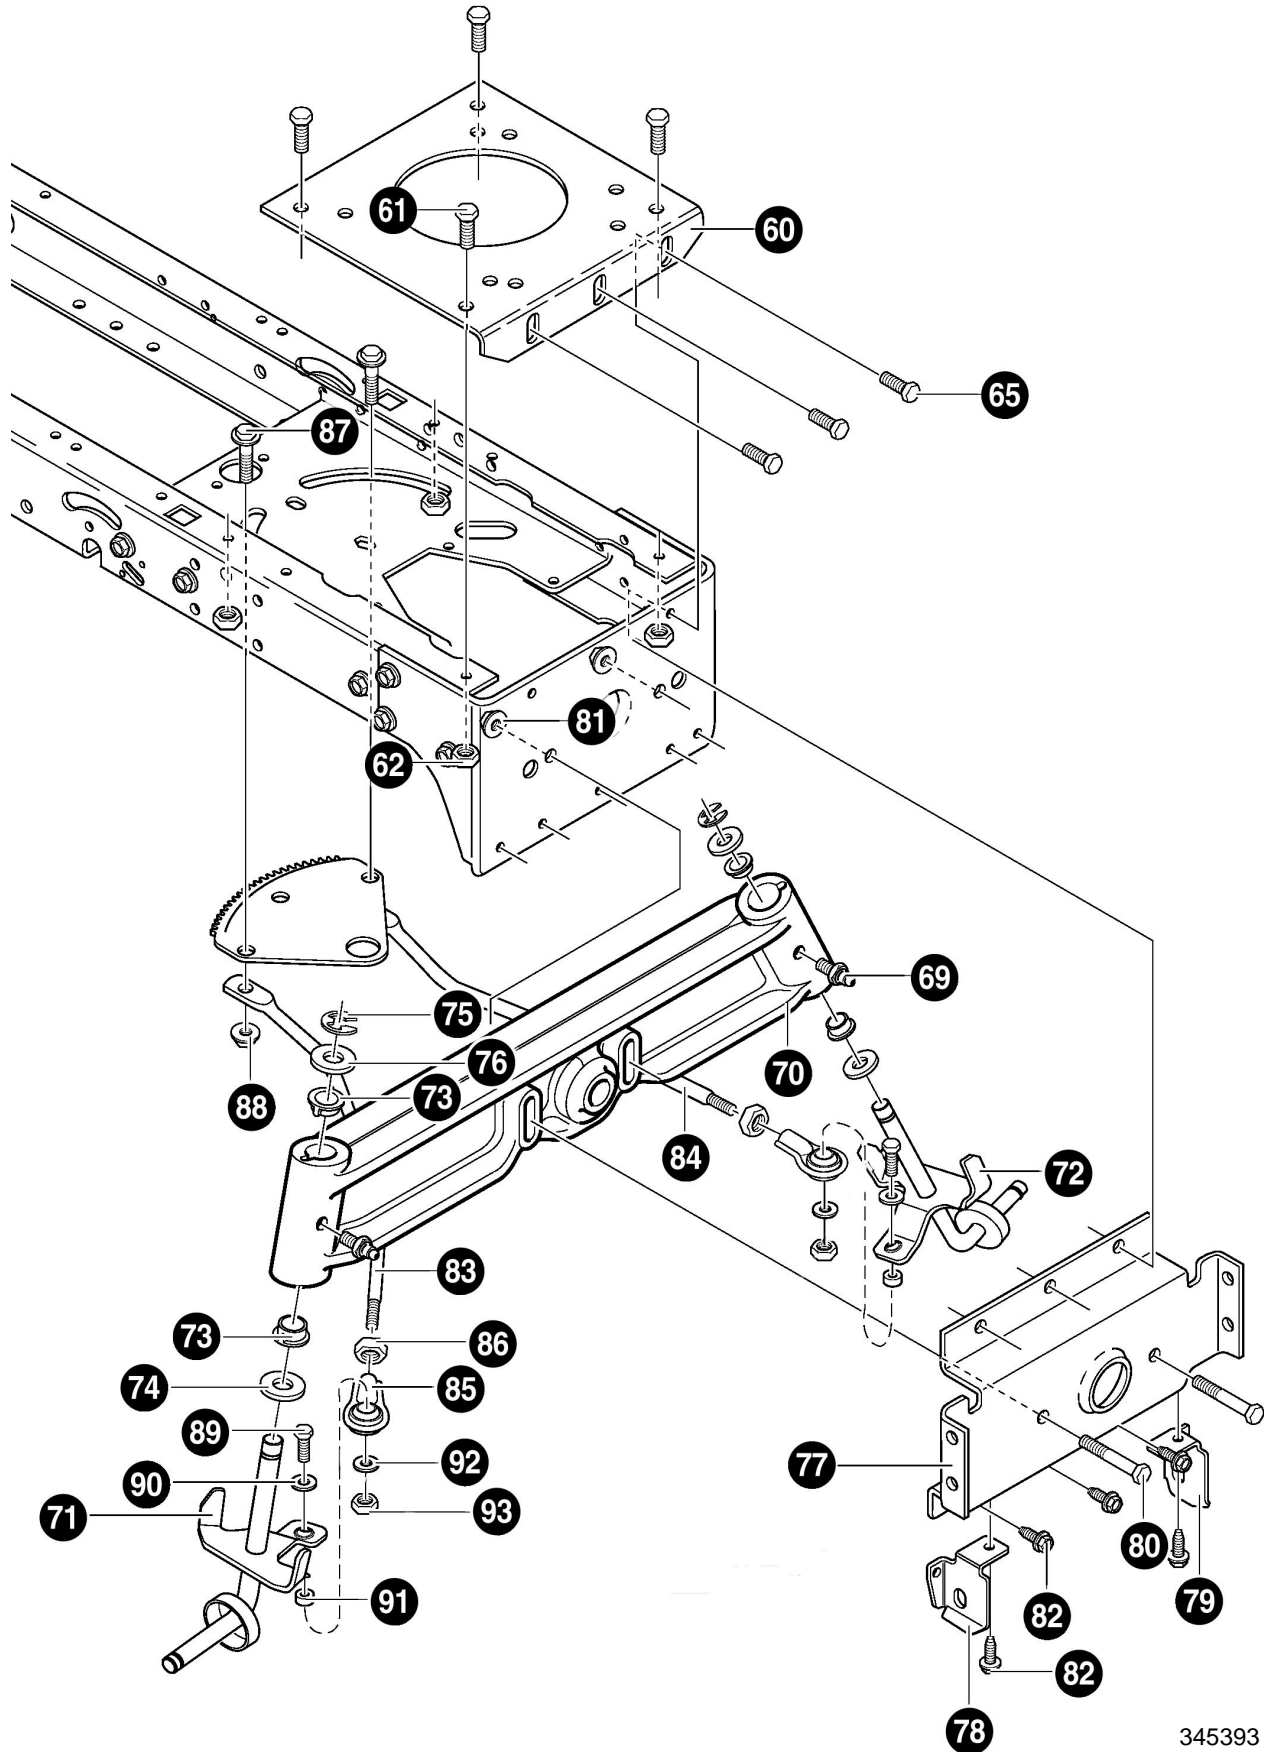

MODEL 425601x53A

REPAIR PARTS CHASSIS & HOOD ASSEMBLY

Key No.	Description	Part No.	Key No.	Description	Part No.
1	BRACKET, RIGHT GRILLE RH	690543-853	13	HOOD	94971-819
2	BRACKET, LEFT GRILLE	690544-853	14	ASSEMBLY, GRILLE	93149
3	SCREW 5/16-18X.75	711606	14-1	GRILLE	93138
4	DASH	94843	14-2	LENS	93139
5	SCREW, 10-24X.500	711629	14-3	BRACE, HOOD	93190
6	BEARING, UPPER	94219	14-4	SCREW	710282
7	SCREW 1/4-14X.50	710197	15	SCREW	711679
8	PLATE, DASH	94221-819	16	ROD, HOOD PIVOT	690599
9	SCREW, 10-24X.500	711629	17	PIN, HAIR	711676
10	ASSEMBLY, CONSOLE	690603-819	18	PANEL, ACCESS	93007-819
10-1	SUPPORT, DASH	95082	19	SCREW, 10-24X.500	711629
10-2	CHANNEL, SUPPORT	95081	20	BELLOWS, STEERING POST	92059
10-3	SCREW	710134	21	WASHER	712063
11	SCREW 5/16-18X.75	711606	—	BOOK, INSTRUCTION	F-000807J

MODEL 425601x53A

REPAIR PARTS FRAME ASSEMBLY

Key No.	Description	Part No.
60	PLATE, ENGINE	94006
61	SCREW	26X249
62	NUT	015X88
65	SCREW	26X249
69	ZERK, GREASE FITTING	706
70	AXLE, FRONT	343710
71	SPINDLE, RIGHT	94732
72	SPINDLE, LEFT	94733
73	BEARING, SPINDLE	92527
74	WASHER	17X195
75	E-RING	0011X3
76	WASHER	17X195
77	HANGER, AXLE	94007
78	HANGER, RIGHT DECK	94026
79	HANGER, LEFT DECK	94027
80	SCREW	01X146
81	NUT	15X118
82	SCREW	26X249
83	ROD, ADJUSTER	94767
84	ROD, ADJUSTER	94768
85	ROD END, TIE	94766
86	NUT	7058
87	BOLT	009X57
88	NUT	015X84
89	BOLT	310364
90	WASHER	711672
91	SPACER	319618
92	WASHER	301188
93	NUT	1499