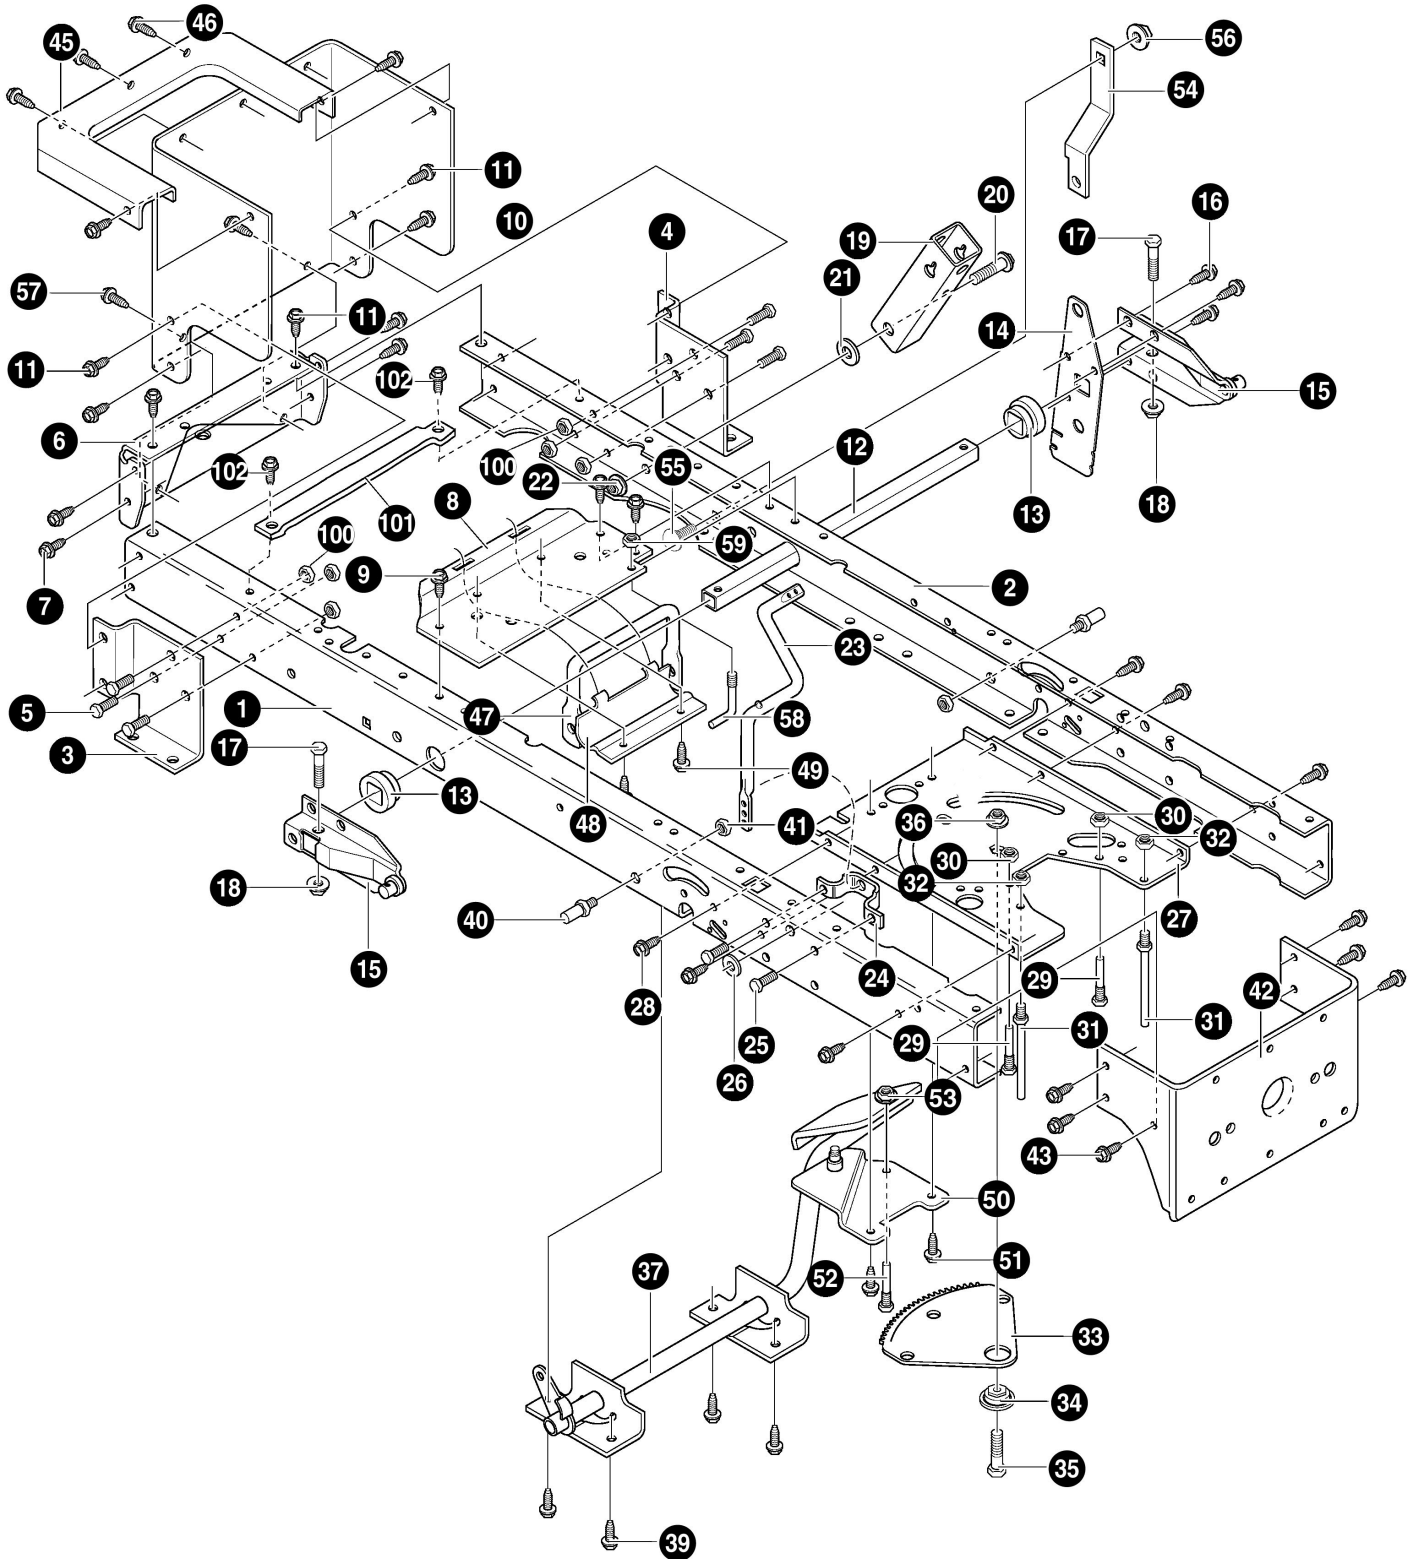

MODEL 425601x53A

REPAIR PARTS FRAME ASSEMBLY

Key No.	Description	Part No.	Key No.	Description	Part No.
1	RAIL-FRAME RH SHORT	95110	31	SCREW, GUIDE	94066
2	RAIL-FRAME LH SHORT	95111	32	NUT	015X79
3	BRACKET, RIGHT TRANSAXLE	94184	33	GEAR, SECTOR	94121
4	BRCKET, LEFT TRANSAXLE	94185	34	BEARING, SECTOR GEAR	94123
5	SCREW	26X249	35	SCREW	001X84
6	PLATE	1001002	36	NUT, HKEPS	15X113
7	SCREW	26X249	37	PEDAL	94632
8	BRACKET, IDLE	94431	39	SCREW	26X249
9	SCREW	26X249	40	PIN, THREADED SHOULDER	94067
10	PLATE, REAR	690218	41	NUT, 3/8-16	45171
11	SCREW	26X249	42	BRACKET, REAR HANGER	94013
12	TUBE, LIFTER	94063	43	SCREW	26X249
13	BUSHING, LIFT TUBE	94065	45	PLATE, REAR SEAT	94186
14	PLATE, LIFT ARM	94030	46	SCREW	26X270
15	LEVER, LIFT ARM	94180	47	ROD, TRUNNION YOKE	94425
16	SCREW	026X49	48	CLAMP, TRUNNION	94434
17	SCREW	001X74	49	SCREW	26X249
18	LOCKNUT, FLANGE	15X118	50	IDLER, INTERMEDIATE	94409
19	BRACKET, PIVOT	94015	51	SCREW	26X277
20	BOLT	009X53	52	SCREW, GUIDE	93349
21	WASHER	17X191	53	NUT	015X79
22	NUT	015X84	54	STRAP, TORQUE	94433
23	CRANK, PTO	690394	55	BOLT	002X53
24	BRACKET, BELL CRANK	94005	56	NUT	015X88
25	SCREW	26X249	57	BOLT	0025X7
26	WASHER, FLAT	120395	58	SCREW, GUIDE	94781
27	PLATE, STEERING	1001024	59	NUT	015X79
28	SCREW	26X249	100	NUT	015X88
29	SCREW, GUIDE	93349	101	BATTERY, SUPPORT	690482
30	NUT	015X79	102	SCREW	26X249