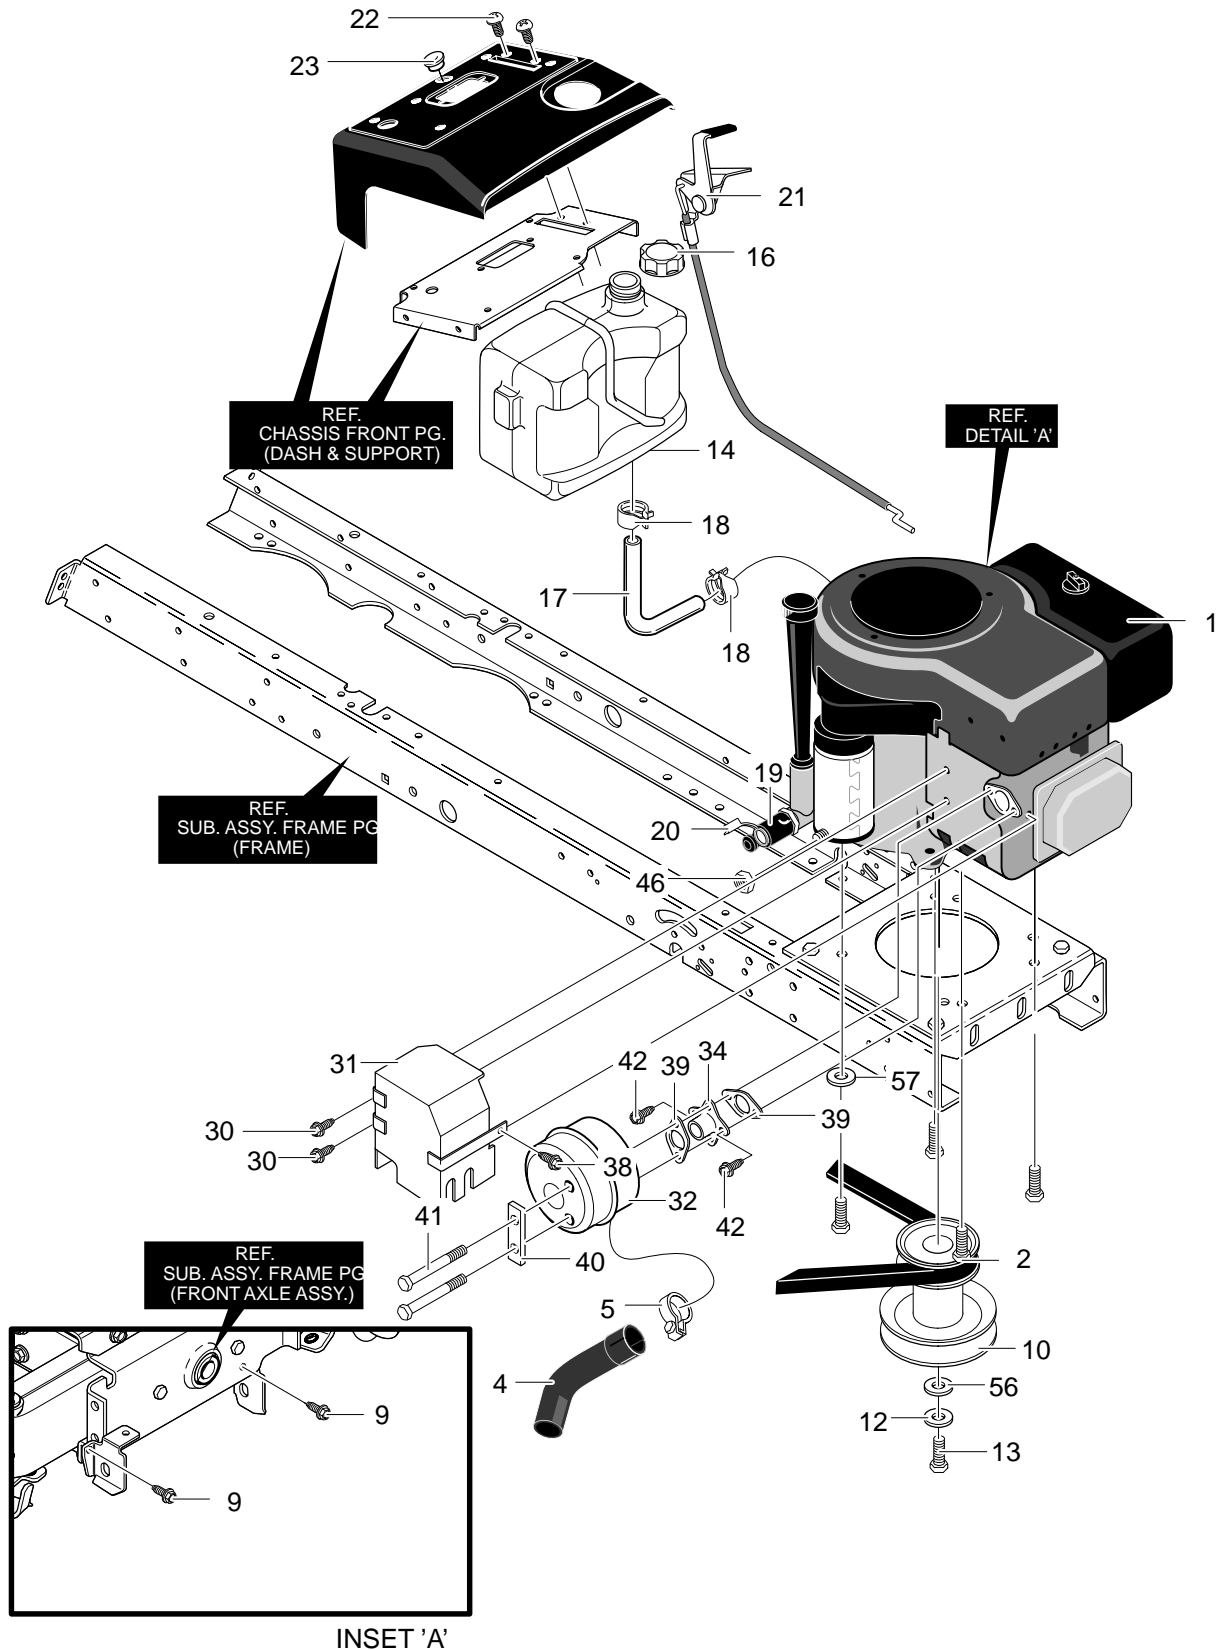

MODEL 425601x53A

REPAIR PARTS FRAME ASSEMBLY

Key No.	Description	Part No.
60	PLATE, ENGINE	94006
61	SCREW	26X249
62	NUT	015X88
65	SCREW	26X249
69	ZERK, GREASE FITTING	706
70	AXLE, FRONT	343710
71	SPINDLE, RIGHT	94732
72	SPINDLE, LEFT	94733
73	BEARING, SPINDLE	92527
74	WASHER	17X195
75	E-RING	0011X3
76	WASHER	17X195
77	HANGER, AXLE	94007
78	HANGER, RIGHT DECK	94026
79	HANGER, LEFT DECK	94027
80	SCREW	01X146
81	NUT	15X118
82	SCREW	26X249
83	ROD, ADJUSTER	94767
84	ROD, ADJUSTER	94768
85	ROD END, TIE	94766
86	NUT	7058
87	BOLT	009X57
88	NUT	015X84
89	BOLT	310364
90	WASHER	711672
91	SPACER	319618
92	WASHER	301188
93	NUT	1499

MODEL 425601x53A**REPAIR PARTS
MOWER SUSPENSION ASSEMBLY**

Key No.	Description	Part No.	Key No.	Description	Part No.
1	Hair Pin	711676	27	PTO Handle	690050
8	Link, Lift LH	94611-853	28	Paddle Switch	95284
9	Link, Lift RH	94053-853	29	Screw, Thd Form	711621
10	Flat washer	711617	30	Bracket, PTO	94018-853
11	Hair Pin	711676	31	Screw, 5/16-18x.50	780055
13	Flat washer	711617	32	Lever, PTO	95283
14	Hair Pin	711676	33	Bolt, Shoulder 3/8-16	711613
19	Link, Lift Handle	95285	34	Hair Pin	711659
20	Flat washer	711617	35	Washer, Flat	711615
21	Hair Pin	711676	36	Link PTO	95282
22	Grip	94497	37	Nut, 3/8-16	711622
23	Handle, Lift	690532	38	Screw, 5/16-18x.75	711606
24	Washer, Flat	711616	39	Torsion Spring	710141
25	Torsion Spring	710111	40	Spacer	165x117
26	Grip	94496	41	Spring, Extension	710208