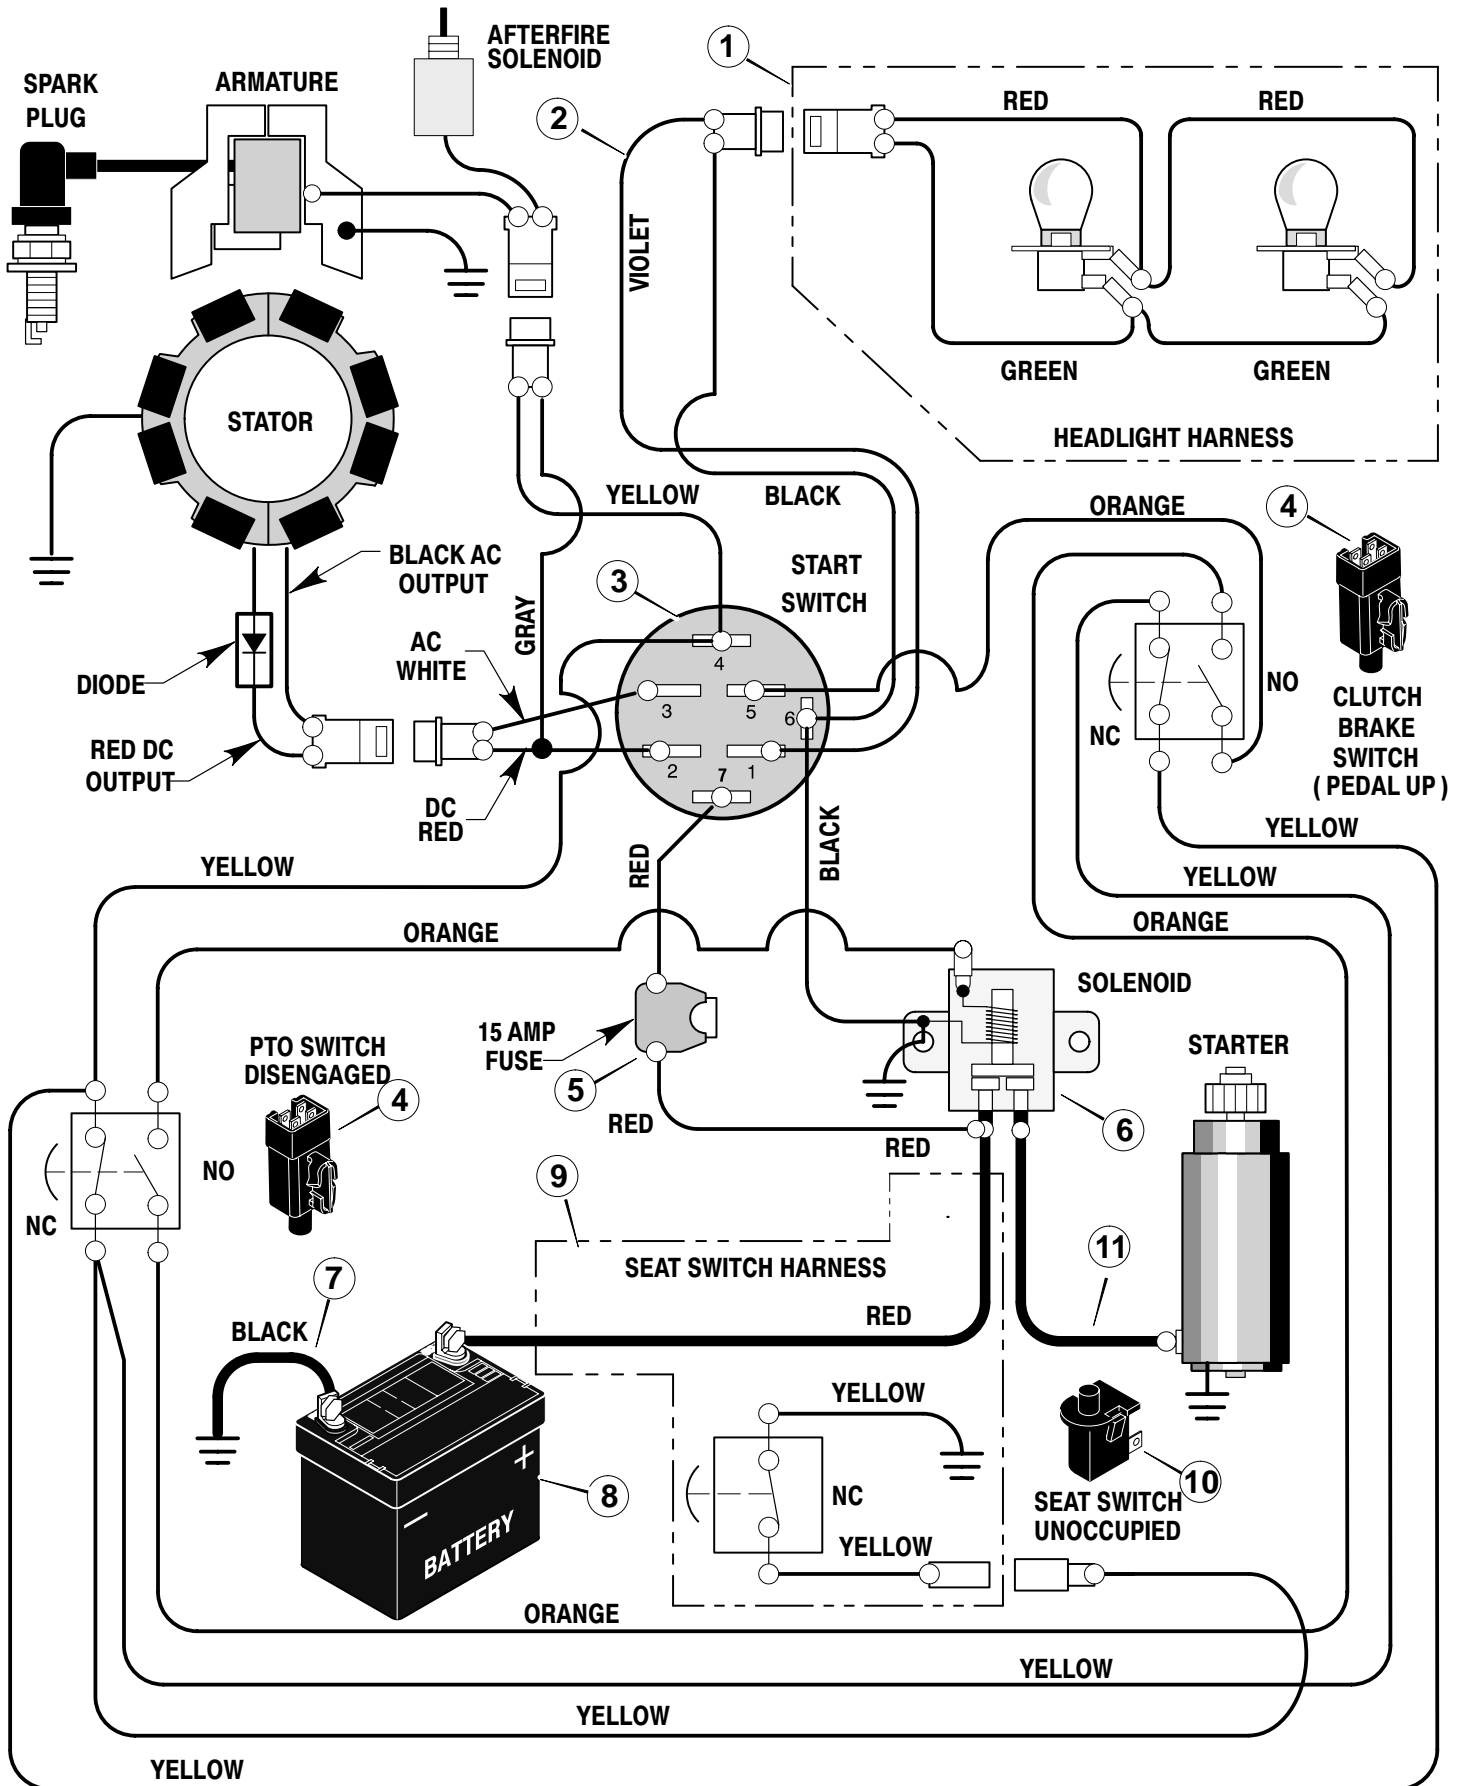

Key No.	Description	Part No.
1	Fuel Cap	92317
2	Fuel Tank	92342
3	Hose Clamp	95197
4	Fuel Line	23717
5	Hose Clamp	95197
6	Screw	26x201
7	Plate, Engine	94006E700
8	Throttle Control	92371
9	Engine	—
10	Bolt, Engine Mount	25x7
11	Stack Pulley Assembly	690440 Z
12	Lockwasher	19x35
13	Bolt, Hex	1x140
14	Washer	17x170
15	Screw	26x249
21	Guide, Belt	93349
22	Nut, Flange	15x79Z
23	Guide, Belt	94066
28	Pipe, Exhaust	92855
29	Clamp	92558
30	Shield, Heat	92550
31	Screw	26x263

MODEL 40560x50D

REPAIR PARTS ELECTRICAL SYSTEM