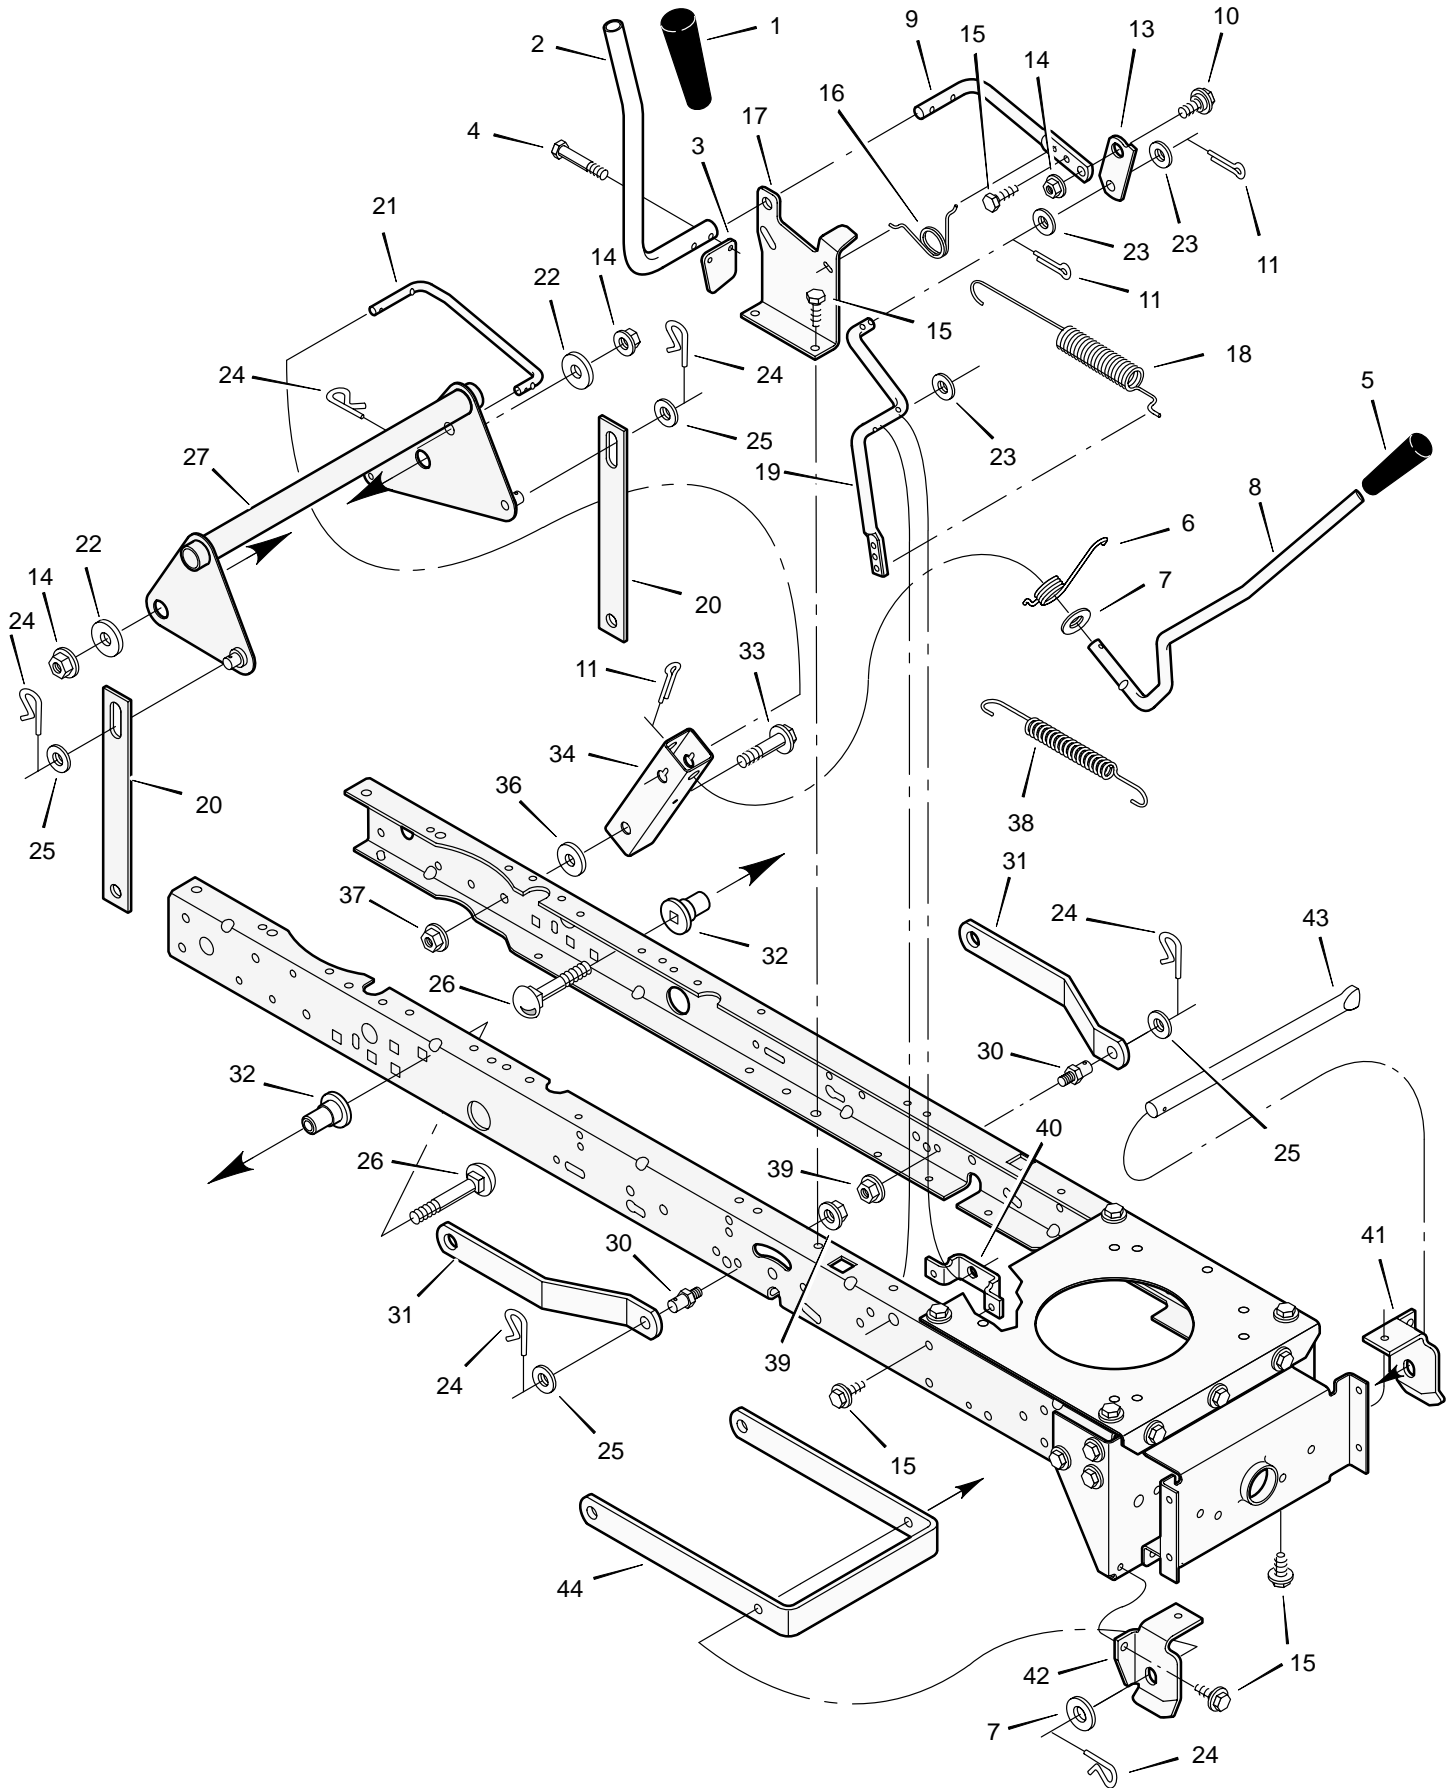

MODEL 40560x50D

REPAIR PARTS MOWER HOUSING SUSPENSION

MODEL 40560x50D

REPAIR PARTS MOWER HOUSING SUSPENSION

Key No.	Description	Part No.	Key No.	Description	Part No.
1	Grip	92698	22	Washer	17x168
2	Handle, PTO	94346 Z	23	Washer	17x57
3	Pad, Switch	94022 Z	24	Pin, Hair	31x4
4	Bolt	25x3	25	Washer	17x91
5	Grip	92697	26	Bolt, Carriage	2x85
6	Spring	166x40	27	Lever Assembly, Lift	690363E700
7	Washer	17x103	30	Pin	94067
8	Handle, Lift	690533	31	Bracket, Rear Suspension	94055E700
9	Lever, PTO	94017 Z	32	Spacer, Lifter	690151
10	Bolt, Shoulder	9x39	33	Bolt, Shoulder	9x53
11	Pin, Cotter	30x20	34	Bracket, Pivot	94015E700
13	Link, PTO	94004 Z	36	Washer	17x191
14	Nut, Flange	15x84	37	Nut, Flange	15x84
15	Screw	26x249	38	Spring	165x131
16	Spring	166x39	39	Nut, Flange	15x68
17	Bracket, PTO	94018E700	40	Bracket, PTO	94005E700
18	Spring	165x119	41	Hanger, Left Deck	94027E700
19	Crank, PTO	690394E700	42	Hanger, Right Deck	94026E700
20	Link, Lift	690212E700	43	Rod, Hanger	94158Z
21	Link, Lift Handle	690122E700	44	Bracket, Suspension	94058E700