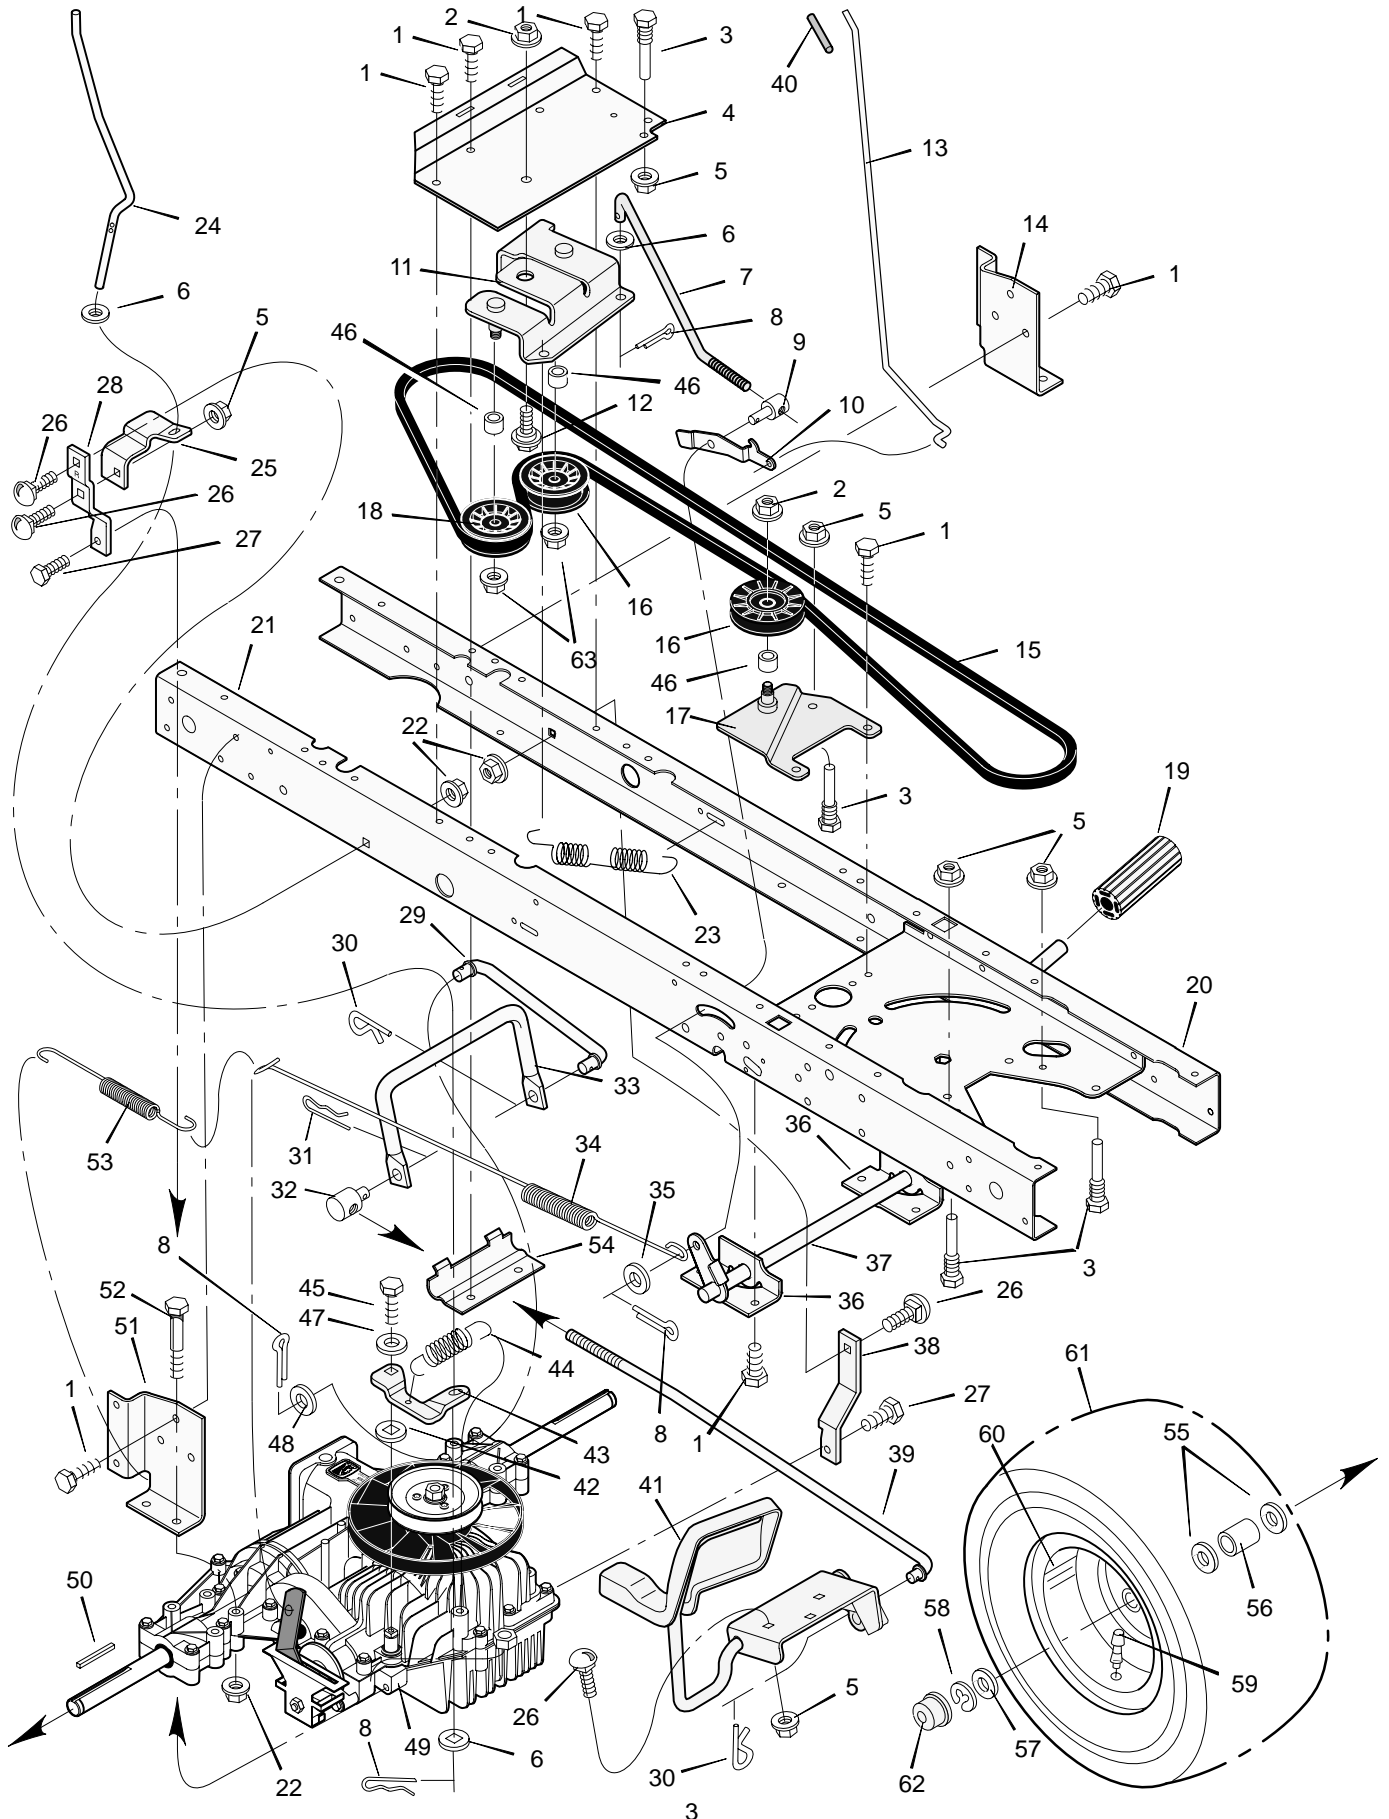

MODEL 40560x50D

REPAIR PARTS MOTION DRIVE

MODEL 40560x50D

REPAIR PARTS MOTION DRIVE

Key No.	Description	Part No.	Key No.	Description	Part No.
1	Screw	26x249	33	Rod, Yoke	94425E700
2	Nut, Flange	15x84	34	Spring, Extension	165x115
3	Guide, Belt	93349	35	Washer	17x169
4	Bracket, Idler	94431E700	36	Bracket, Pivot	1001117E700
5	Locknut	15x79	37	Lever, Clutch/Brake	94038E700
6	Washer	17x47 Z	38	Strap, Left Torque	94433E700
7	Rod, Clutch	94417 Z	39	Rod, Front Control	95226 Z
8	Pin, Cotter	30x20	40	Grip	91079
9	Adjuster	94815	41	Pedal, Speed Control	95121E700
10	Latch, Parking Brake	94045 Z	42	Washer	17x148
11	Bracket Assembly, Idler	94411 Z	43	Arm, Disconnect	94430 Z
12	Bolt, Shoulder	9x39	44	Spring	165x112
13	Rod, Parking Brake	95005 Z	45	Bolt	6x105
14	Bracket, Transaxle	94008E700	46	Spacer	690369
15	Belt	37x61	47	Washer	17x38
16	Pulley, Idler	690409	48	Washer	17x169
17	Arm Assembly, Idler	94409 Z	49	Transaxle * *	* *
18	Pulley, Idler	690410	50	Key, Square	21553
19	Pedal	21544	51	Bracket, Transaxle	94008E700
20	Frame, Left	690207E700	52	Bolt	1x155
21	Frame, Right	690206E700	53	Spring, Extension	165x92
22	Nut, Flange	15x88	54	Clamp, Transaxle	94434E700
23	Spring, Extension	165x142	55	Washer	17x160
24	Rod, Disconnect	94428 Z	56	Spacer	690554 Z
25	Bracket, Disconnect	94429E700	57	Washer	17x195
26	Bolt, Carriage	2x53	58	E-Ring	11x3
27	Screw	26x216	59	Valve Stem	24373
28	Strap, Right Torque	94432E700	60	Wheel & Tire Assembly	92294-601
29	Rod, Link	94426 Z	61	Tire *	24375
30	Pin, Hair	31x4	—	Tube	407049
31	Pin, Hair	31x6	62	Cap, Hub	94618
32	Nut, Adjuster	92132			

* When you order a tire, make sure to give the brand name of the tire so that the tread pattern on the tire will match.

** For information on Replacement Parts see the Central Parts Distributor in your area.