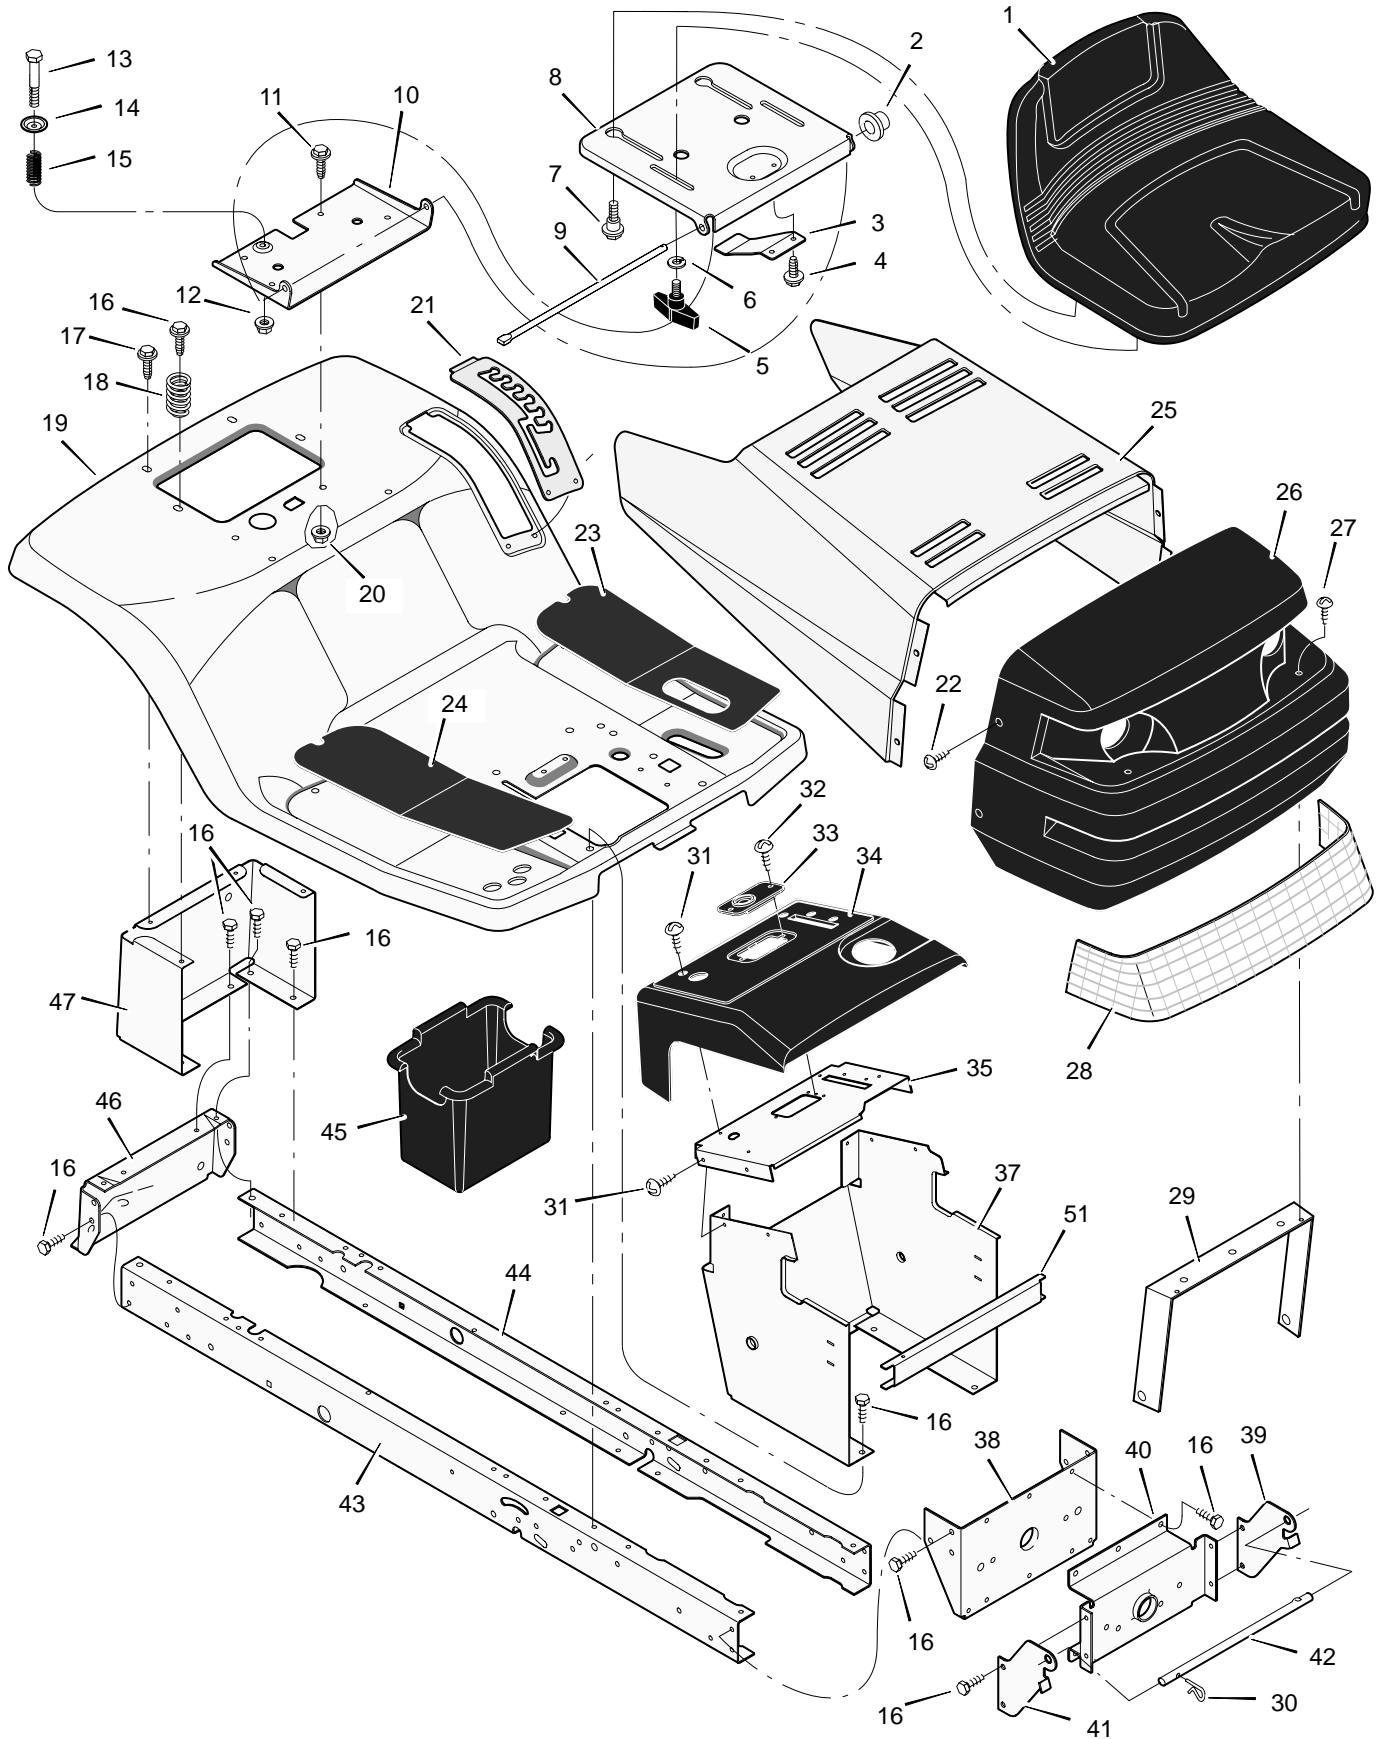

MODEL 40560x50D

REPAIR PARTS CHASSIS & HOOD

MODEL 40560x50D

REPAIR PARTS CHASSIS & HOOD

Key No.	Description	Part No.	Key No.	Description	Part No.
1	Seat	690567	26	Grille Assembly (Includes Lens)	94867E700
2	Cap, Push On	28x23	27	Screw	26x239
3	Spring	94057	28	Lens	92334
4	Screw	26x229	29	Brace, Grille	92448
5	Bolt, Wing	1001054	30	Pin, Hair	31x4
6	Washer	17x47 Z	31	Screw	26x270
7	Bolt, Shoulder	9x56	32	Screw	26x239
8	Support, Seat	94154E700	33	Bearing, Steering	94214
9	Rod, Pivot	94156 Z	34	Dash	95033E700
10	Bracket, Pivot	94153E700	35	Plate, Dash	94211E700
11	Bolt	1x45	36	Panel, Access	93007E700
12	Nut	15x89	37	Support, Dash	95323E700
13	Bolt, Shoulder	9x55	38	Bracket, Rear Hanger	94013E700
14	Washer	94155 Z	39	Support, Left Grille	690544E700
15	Spring	164x31	40	Axle, Hanger	94007E700
16	Screw	26x249	41	Support, Right Grille	690543E700
17	Screw	26x263	42	Rod, Pivot	92332 Z
18	Spring	164x30	43	Frame, Right	1001124E700
19	Deck, Seat	95122E245	44	Frame, Left	1001123E700
20	Nut	15x88	45	Container, Battery	690424
21	Plate, Index	94829E700	46	Plate, Hitch	1001002E700
23	Mat, Left	94371	47	Panel, Rear	690434E700
24	Mat, Right	94372	51	Channel	94215E700
25	Hood	92333E245	—	Book, Instruction	F-010733L