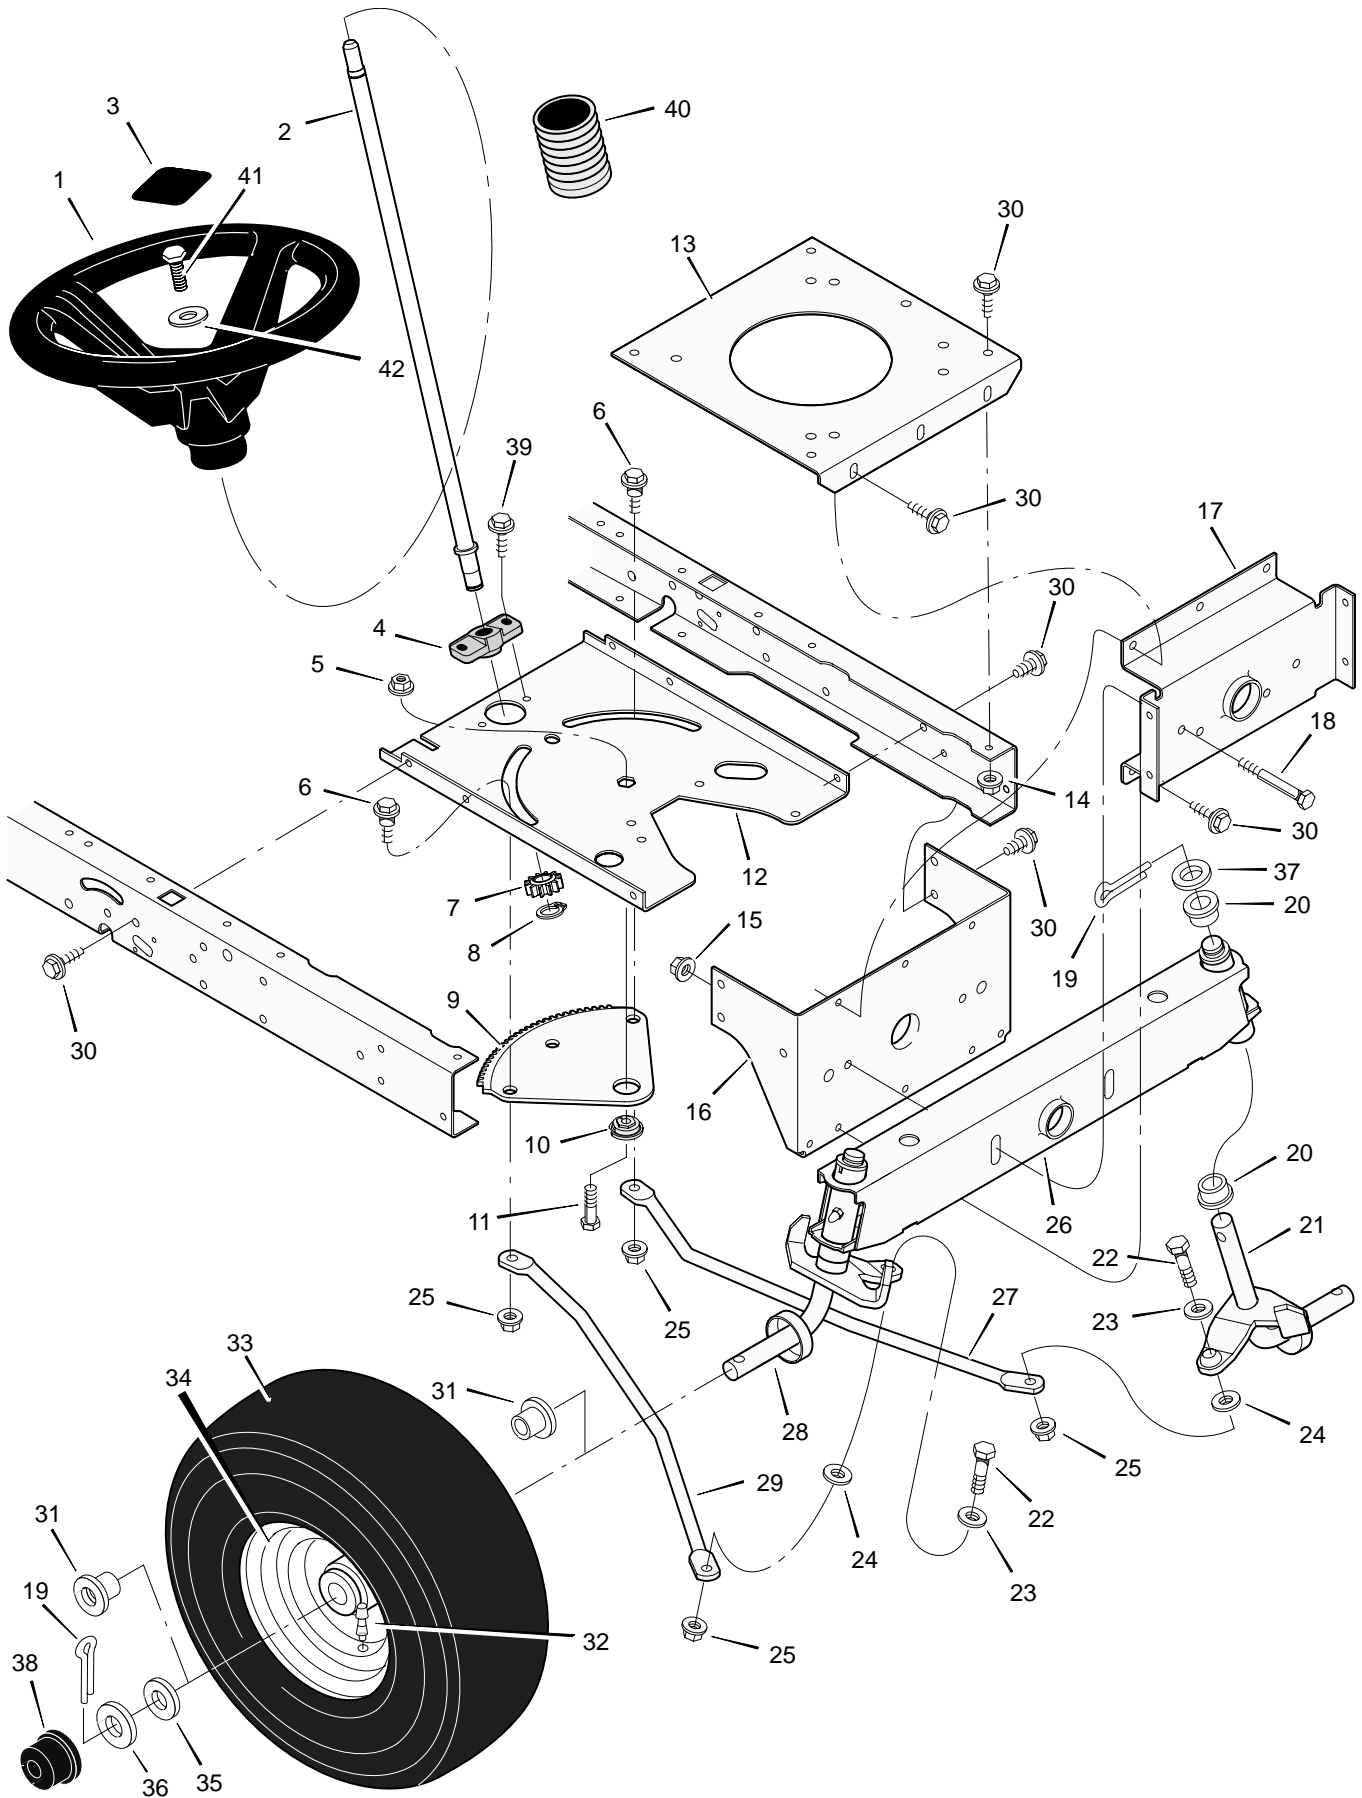

MODEL 40560x50D

REPAIR PARTS STEERING

MODEL 40560x50D

REPAIR PARTS STEERING

Key No.	Description	Part No.	Key No.	Description	Part No.
1	Wheel, Steering	95184	23	Washer	17x104
2	Post, Steering	690626	24	Washer	17x53 Z
3	Insert, Steering Wheel	711325	25	Nut, Flange	15x84
4	Bearing	94124	26	Axle Assembly	690210E700
5	Nut, Flange	15x111	27	Drag Link, Left	95329E700
6	Bolt, Shoulder	9x57	28	Spindle Assembly, Right	94575E700
7	Gear, Pinion	690183E700	29	Drag Link, Right	95328E700
8	Ring, Snap	11x25	30	Screw	26x249
9	Gear, Sector	94121E700	31	Bearing, Wheel	91334
10	Bearing	94123	32	Stem, Valve	24373
11	Bolt	1x84	33	Tire *	24380
12	Plate, Steering	1001121E700	—	Tube	407924
13	Plate, Engine	94006E700	34	Wheel and Tire Assembly	94581-601
14	Nut, Flange	15x88	35	Washer	17x195
15	Nut, Flange	15x118	36	Washer	17x192
16	Bracket, Hanger	94013E700	37	Washer	17x113
17	Axle, Hanger	94007E700	38	Hub Cap	94618
18	Bolt	1x146	39	Screw	26x267
19	Pin, Cotter	30x49	40	Bellows	54789
20	Bearing	690150	41	Bolt	25x3
21	Spindle Assembly, Left	94576E700	42	Washer	17x146
22	Bolt	1x111			

* When you order a tire, make sure to give the brand name of the tire so that the tread pattern on the tire will match.