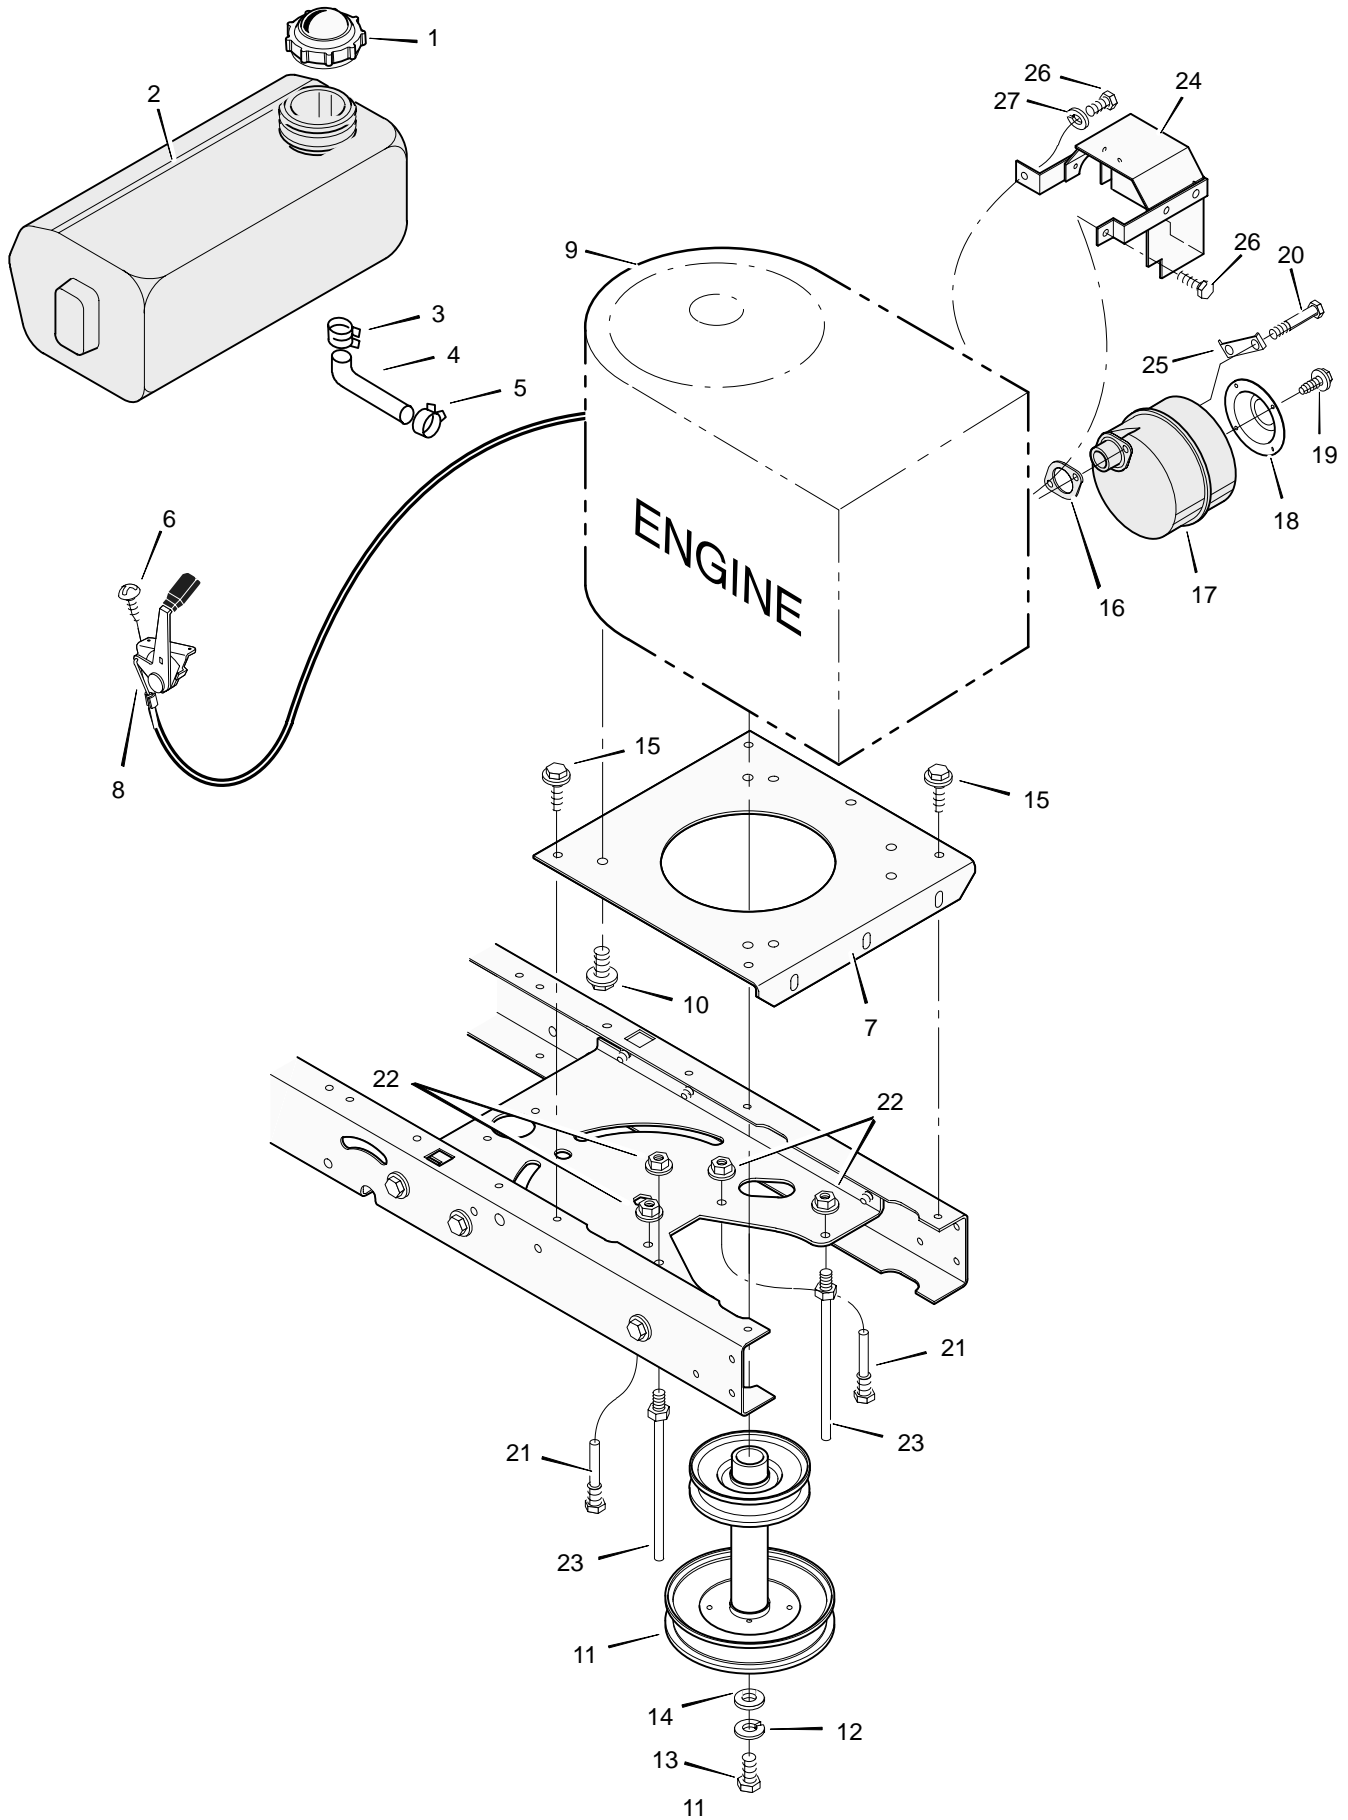

* Includes Key No. 17, 18, 30, 31, 32, 33, 45, 46, 47 and 51.

MODEL 405003x52A

REPAIR PARTS ENGINE MOUNT

MODEL 405003x52A

REPAIR PARTS ENGINE MOUNT

Key No.	Description	Part No.
1	Fuel Cap	092317
2	Fuel Tank	690263
3	Hose Clamp **	095197
4	Fuel Line (must cut to length) **	023717
5	Hose Clamp	095197
6	Screw	26x201
7	Plate, Engine	094006E700
8	Throttle Control	092371
9	Engine*	———
10	Bolt, Engine Mount	0025x7
11	Stack Pulley Assembly	690439 Z
12	Lockwasher	019x35
13	Bolt, Hex	01x140
14	Washer	018x32
15	Screw	26x249
16	Gasket	091309
17	Muffler	091271
18	Deflector, Muffler	094099 Z
19	Screw	26x208
20	Bolt, Hex	01x134
21	Guide, Belt	093349
22	Nut, Flange	015x79 Z
23	Guide, Belt	094066
24	Shield, Heat	690293
25	Lock, Screw	092378
26	Screw	26x263
27	Washer	018X32