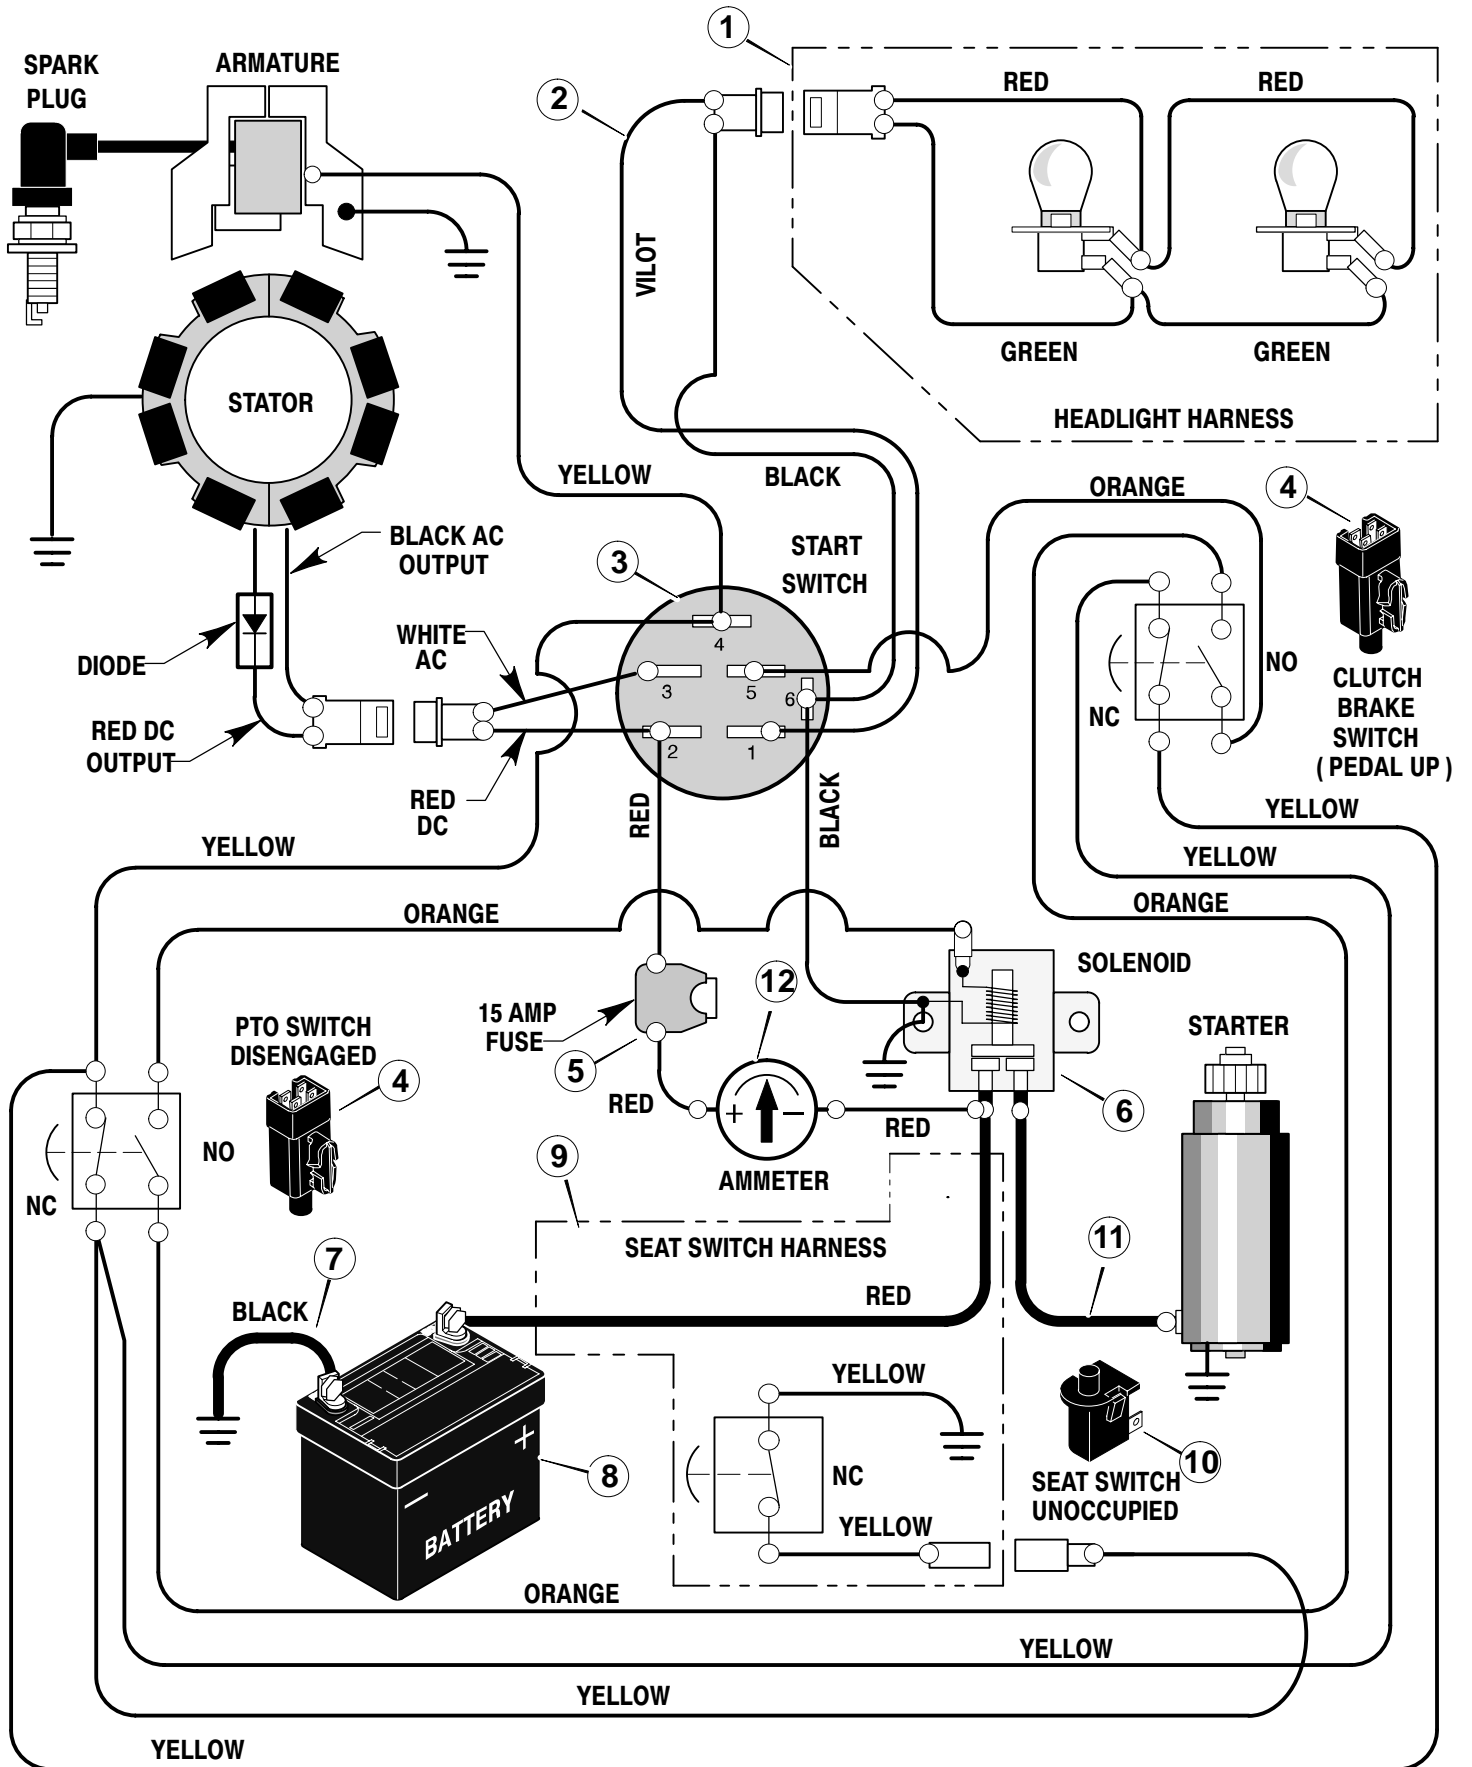

* Includes Key No. 17, 18, 30, 31, 32, 33, 45, 46, 47 and 51.

MODEL 405003x52A

REPAIR PARTS ENGINE MOUNT

MODEL 405003x52A

REPAIR PARTS ENGINE MOUNT

Key No.	Description	Part No.
1	Fuel Cap	092317
2	Fuel Tank	690263
3	Hose Clamp **	095197
4	Fuel Line (must cut to length) **	023717
5	Hose Clamp	095197
6	Screw	26x201
7	Plate, Engine	094006E700
8	Throttle Control	092371
9	Engine*	———
10	Bolt, Engine Mount	0025x7
11	Stack Pulley Assembly	690439 Z
12	Lockwasher	019x35
13	Bolt, Hex	01x140
14	Washer	018x32
15	Screw	26x249
16	Gasket	091309
17	Muffler	091271
18	Deflector, Muffler	094099 Z
19	Screw	26x208
20	Bolt, Hex	01x134
21	Guide, Belt	093349
22	Nut, Flange	015x79 Z
23	Guide, Belt	094066
24	Shield, Heat	690293
25	Lock, Screw	092378
26	Screw	26x263
27	Washer	018X32

MODEL 405003x52A

REPAIR PARTS ELECTRICAL SYSTEM

MODEL 405003x52A

REPAIR PARTS ELECTRICAL SYSTEM

Key No.	Description	Part No.
1	Harness, Light Wire	250x92
	Socket, Light	092372
	Bulb, Light	090084
2	Harness, Chassis Wire	250x86
3	Switch, Ignition	092377
	Key, Ignition	020729
	Nut, Hex	091489
	Cap, Ignition	091488
4	Switch, Limit	094136
5	Fuse	054212
	Holder, Fuse	407078
6	Solenoid	094613
	Screw, Mounting	26x229
	Locknut	15x116
7	Cable, Battery Ground	024x32
	Screw, Ground Cable	26x213
8	Battery	021075SE
	Bolt, Carriage	002x82
	Wingnut	014x79
	Boot, Battery –Positive	690604
9	Harness, Seat Switch Wire	250x67
10	Switch, Seat Sensor	094159
11	Cable	024x31