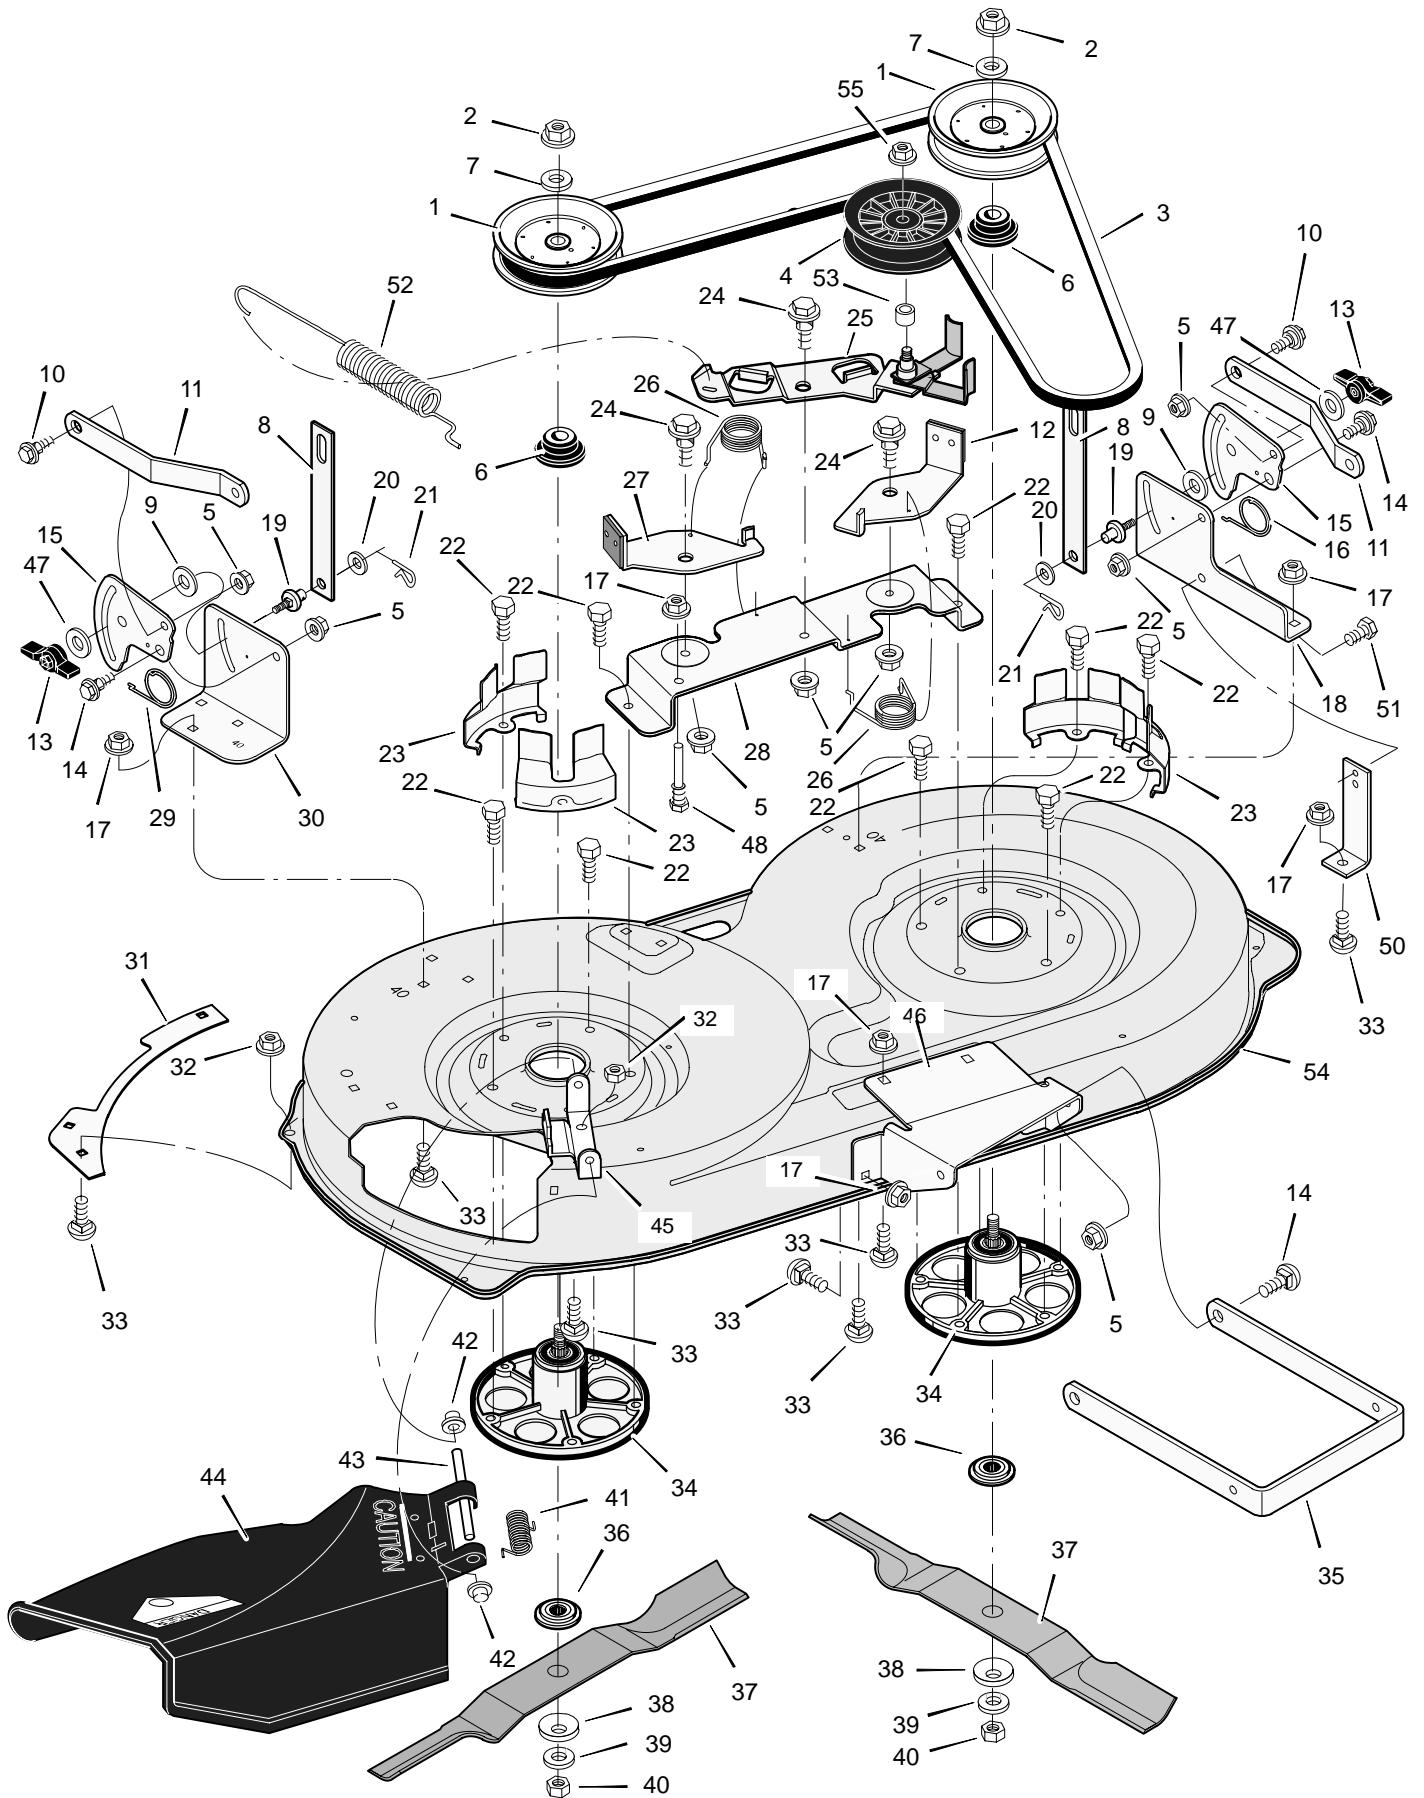

MODEL 405003x52A

REPAIR PARTS MOWER HOUSING

MODEL 405003x52A

REPAIR PARTS MOWER HOUSING

Key No.	Description	Part No.	Key No.	Description	Part No.
1	Pulley, Jackshaft	092851	29	Spring	166x42
2	Nut, Hex	15x121	30	Bracket, Suspension	094142E700
3	Belt, Mower Drive	037x62	31	Plate	091770E700
4	Pulley, Idler	690387	32	Nut, Flange	015x88
5	Nut, Flange	015x84	33	Bolt, Carriage	02x53
6	Spacer, Pulley	1001197	34	Mandrell	1001200
8	Link, Lift	690212E700	35	Bracket, Suspension	690539E700
9	Pad, Friction	094137	36	Adapter, Blade	690411
10	Bolt, Shoulder	009x52	37	Blade	1001428E701
11	Bracket, Suspension	094055E700	38	Washer	17x166
12	Pad Assembly, Left Brake	094049E700	39	Washer	17x165
13	Knob	094068	40	Nut	15x100
14	Bolt, Shoulder	009x51	41	Spring	166x4
15	Plate, Suspension	094128E700	42	Cap, Push On	028x23
16	Spring	166x43	43	Rod, Pivot	094957 Z
17	Nut, Flange	015x79	44	Deflector Assembly	094707
18	Bracket, Suspension	094143E700	45	Bracket, Deflector	094956E700
19	Pin, Hanger	095194	46	Bracket, Front Hanger	094144E700
20	Washer	017x91	47	Washer	017x45 Z
21	Pin, Cotter	0031x4	48	Guide, Belt	94781
22	Bolt	0025x7	50	Bracket, Support	094681E700
23	Cover, Pulley	094051E700	51	Screw	26x249
24	Bolt, Shoulder	009x39	52	Spring, Extension	165x119
25	Arm, Idler	690408E700	54	Housing, Blade *	094141E700
26	Spring	0166x41	55	Nut, Flange	015x98
27	Pad Assembly, Right Brake	094047E700	1-55	Complete Mower Housing Assembly	776001
28	Bracket Assembly, Brake	094145E700			

* Includes Key No. 17, 18, 30, 31, 32, 33, 45, 46, 47 and 51.