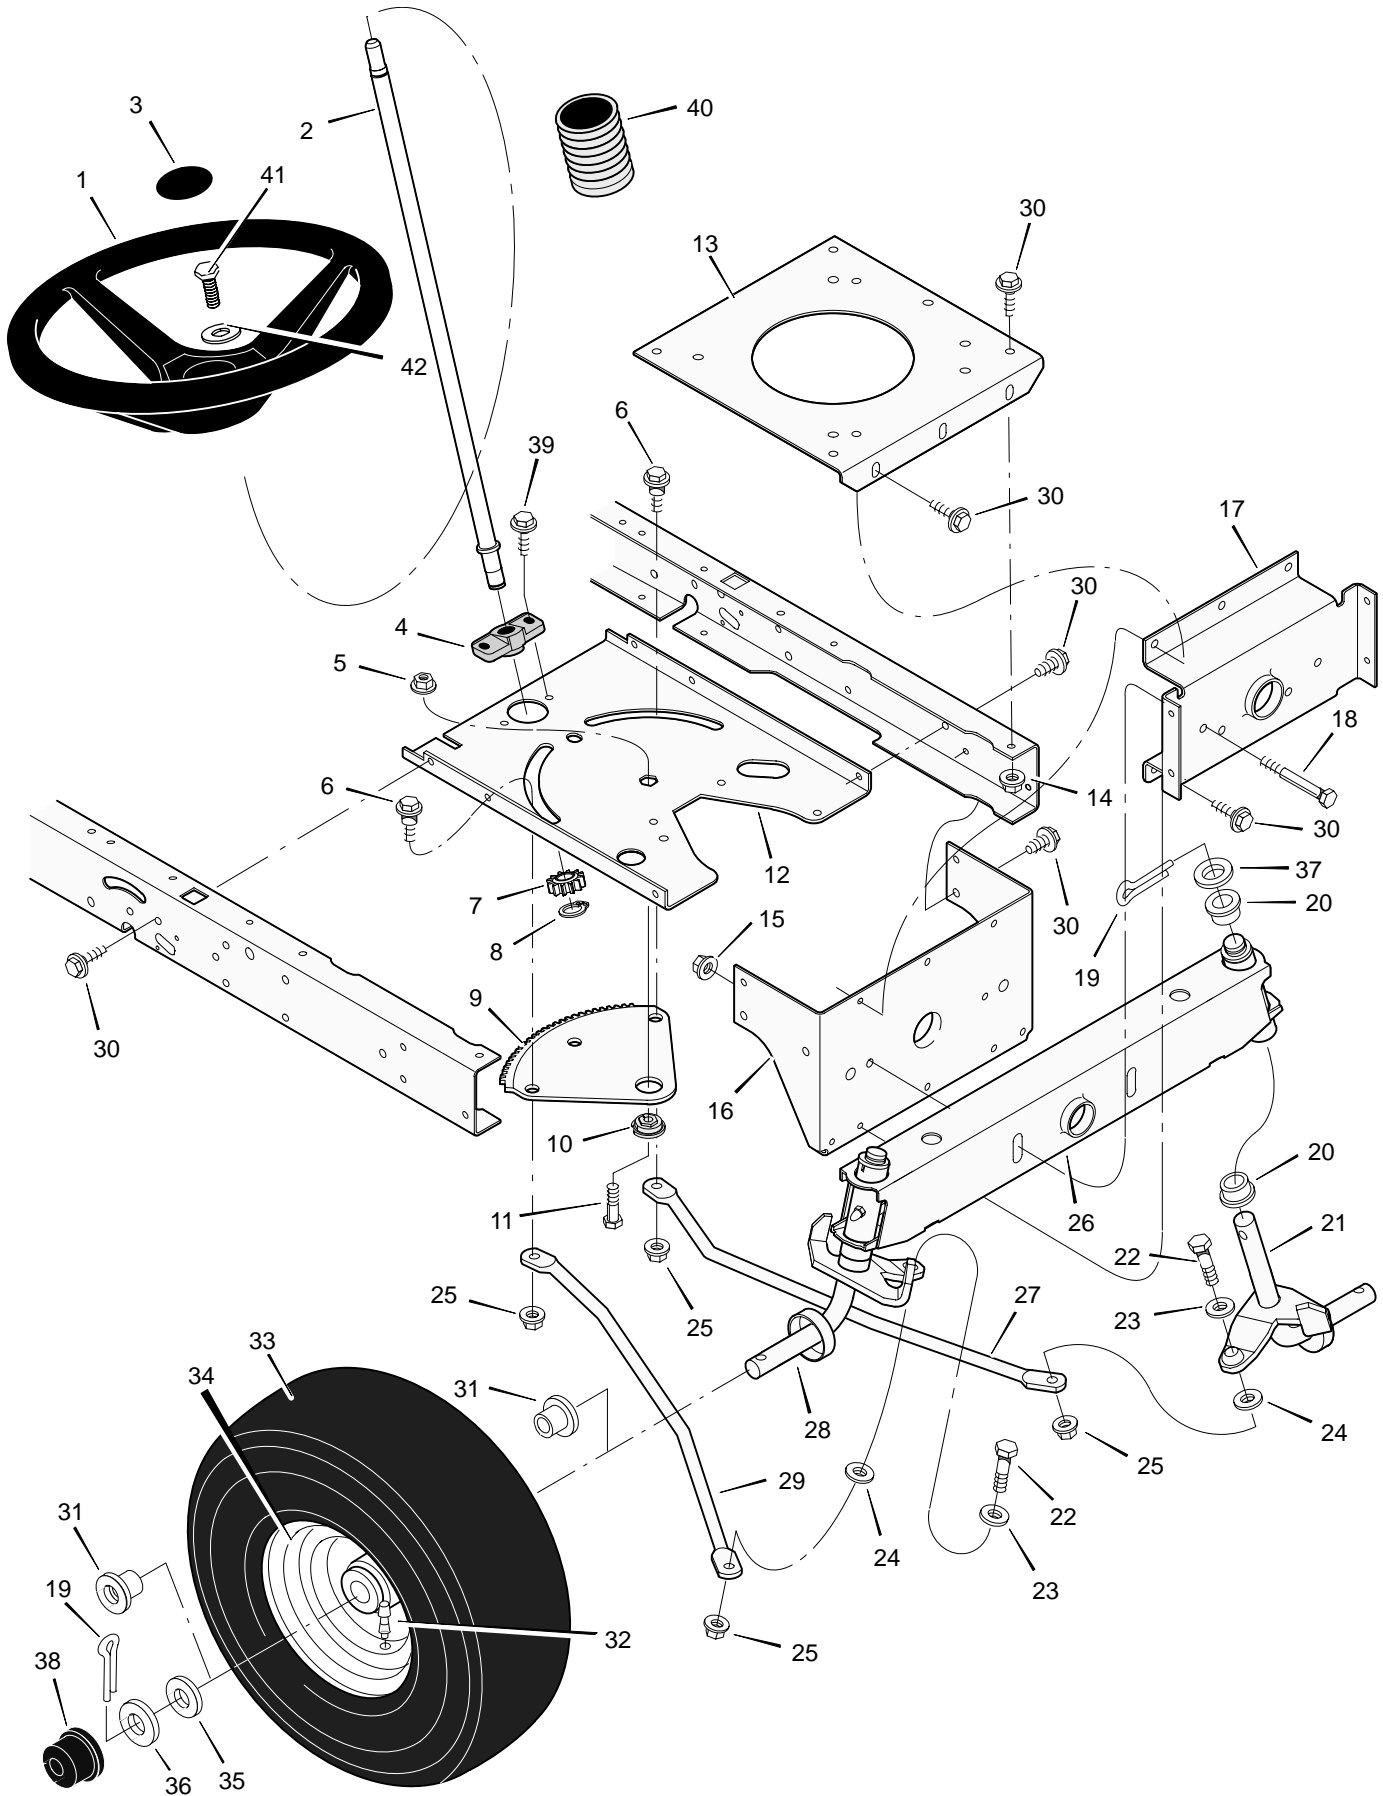

MODEL 405003x52A

REPAIR PARTS STEERING

MODEL 405003x52A

REPAIR PARTS STEERING

Key No.	Description	Part No.	Key No.	Description	Part No.
1	Wheel, Steering	095336	23	Washer	17x104
2	Post, Steering	690626	24	Washer	17x53 Z
3	Insert, Steering Wheel	095338	25	Nut, Flange	015x84
4	Bearing	094124	26	Axle Assembly	1001460E700
5	Nut, Flange	15x111	27	Drag Link, Left	095329E700
6	Bolt, Shoulder	009x57	28	Spindle Assembly, Right	094575E700
7	Gear, Pinion	690183E700	29	Drag Link, Right	095328E700
8	Ring, Snap	011x25	30	Screw	26x249
9	Gear, Sector	094121E700	31	Bearing, Wheel	091334
10	Bearing	094123	32	Stem, Valve	024373
11	Bolt	001x84	33	Tire *	024380
12	Plate, Steering	1001121E700	—	Tube	407924
13	Plate, Engine	094006E700	34	Wheel and Tire Assembly	094580–601
14	Nut, Flange	015x88	35	Washer	17x195
15	Nut, Flange	15x118	36	Washer	17x192
16	Bracket, Hanger	1001270E700	37	Washer	17x113
17	Axle, Hanger	094007E700	38	Hub Cap	094618
18	Bolt	01x146	39	Screw	26x267
19	Pin, Cotter	030x49	40	Bellows	054789
20	Bearing	690150	41	Bolt	0025x3
21	Spindle Assembly, Left	094576E700	42	Washer	17x146
22	Bolt	01x111			

* When you order a tire, make sure to give the brand name of the tire so that the tread pattern on the tire will match.