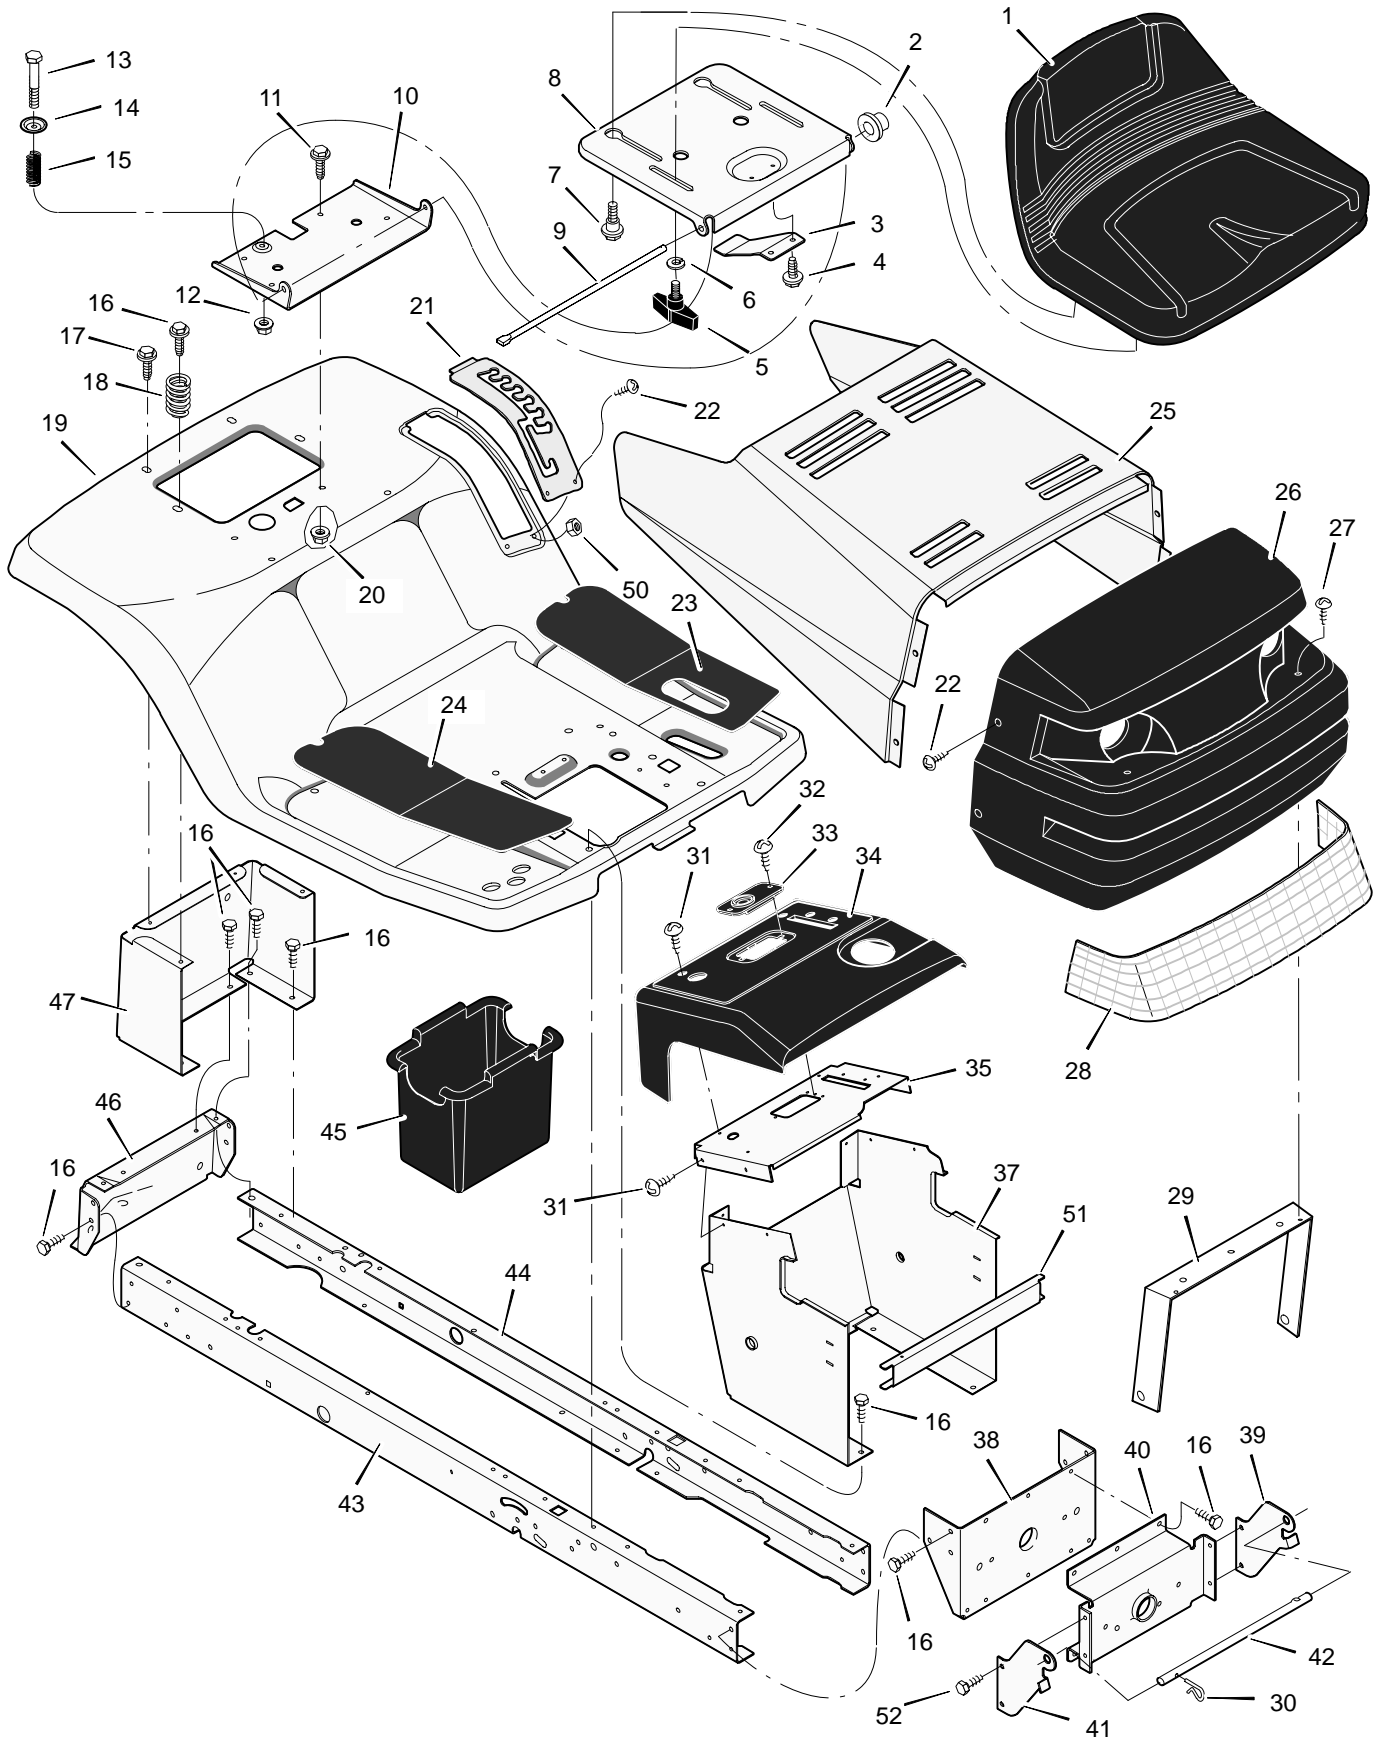

MODEL 405003x52A

REPAIR PARTS CHASSIS & HOOD

MODEL 405003x52A

REPAIR PARTS CHASSIS & HOOD

Key No.	Description	Part No.	Key No.	Description	Part No.
1	Seat	690567	27	Screw	26x239
2	Cap, Push On	028x23	28	Lens	092334
3	Spring	094057	29	Brace, Grille	092448
4	Screw	26x229	30	Pin, Hair	0031x4
5	Bolt, Wing	1001054	31	Screw	26x270
6	Washer	017x47 Z	32	Screw	26x239
7	Bolt, Shoulder	009x56	33	Bearing, Steering	094214
8	Support, Seat	094154E700	34	Dash	094216E700
9	Rod, Pivot	094156 Z	35	Plate, Dash	094211E700
10	Bracket, Pivot	094153E700	36	Panel, Access	093007E700
11	Bolt	001x45	37	Support, Dash	095323E700
12	Nut	015x89	38	Bracket, Rear Hanger	1001270E700
13	Bolt, Shoulder	009x55	39	Support, Left Grille	690544E700
14	Washer	094155 Z	40	Axle, Hanger	094007E700
15	Spring	164x31	41	Support, Right Grille	690543E700
16	Screw	26x249	42	Rod, Pivot	092332 Z
17	Screw	26x263	43	Frame, Right	1001268E701
18	Spring	164x30	44	Frame, Left	1001269E701
19	Deck, Seat	095249E020	45	Container, Battery	690424
20	Nut	015x88	46	Plate, Hitch	1001002E700
21	Plate, Index	094829E700	47	Panel, Rear	690434E700
23	Mat, Left	094371	50	Nut	015x81
24	Mat, Right	094372	51	Channel	094215E700
25	Hood	092333E020	52	Screw	26x277
26	Grille Assembly (Includes Lens)	092350	—	Book, Instruction	F-020742L