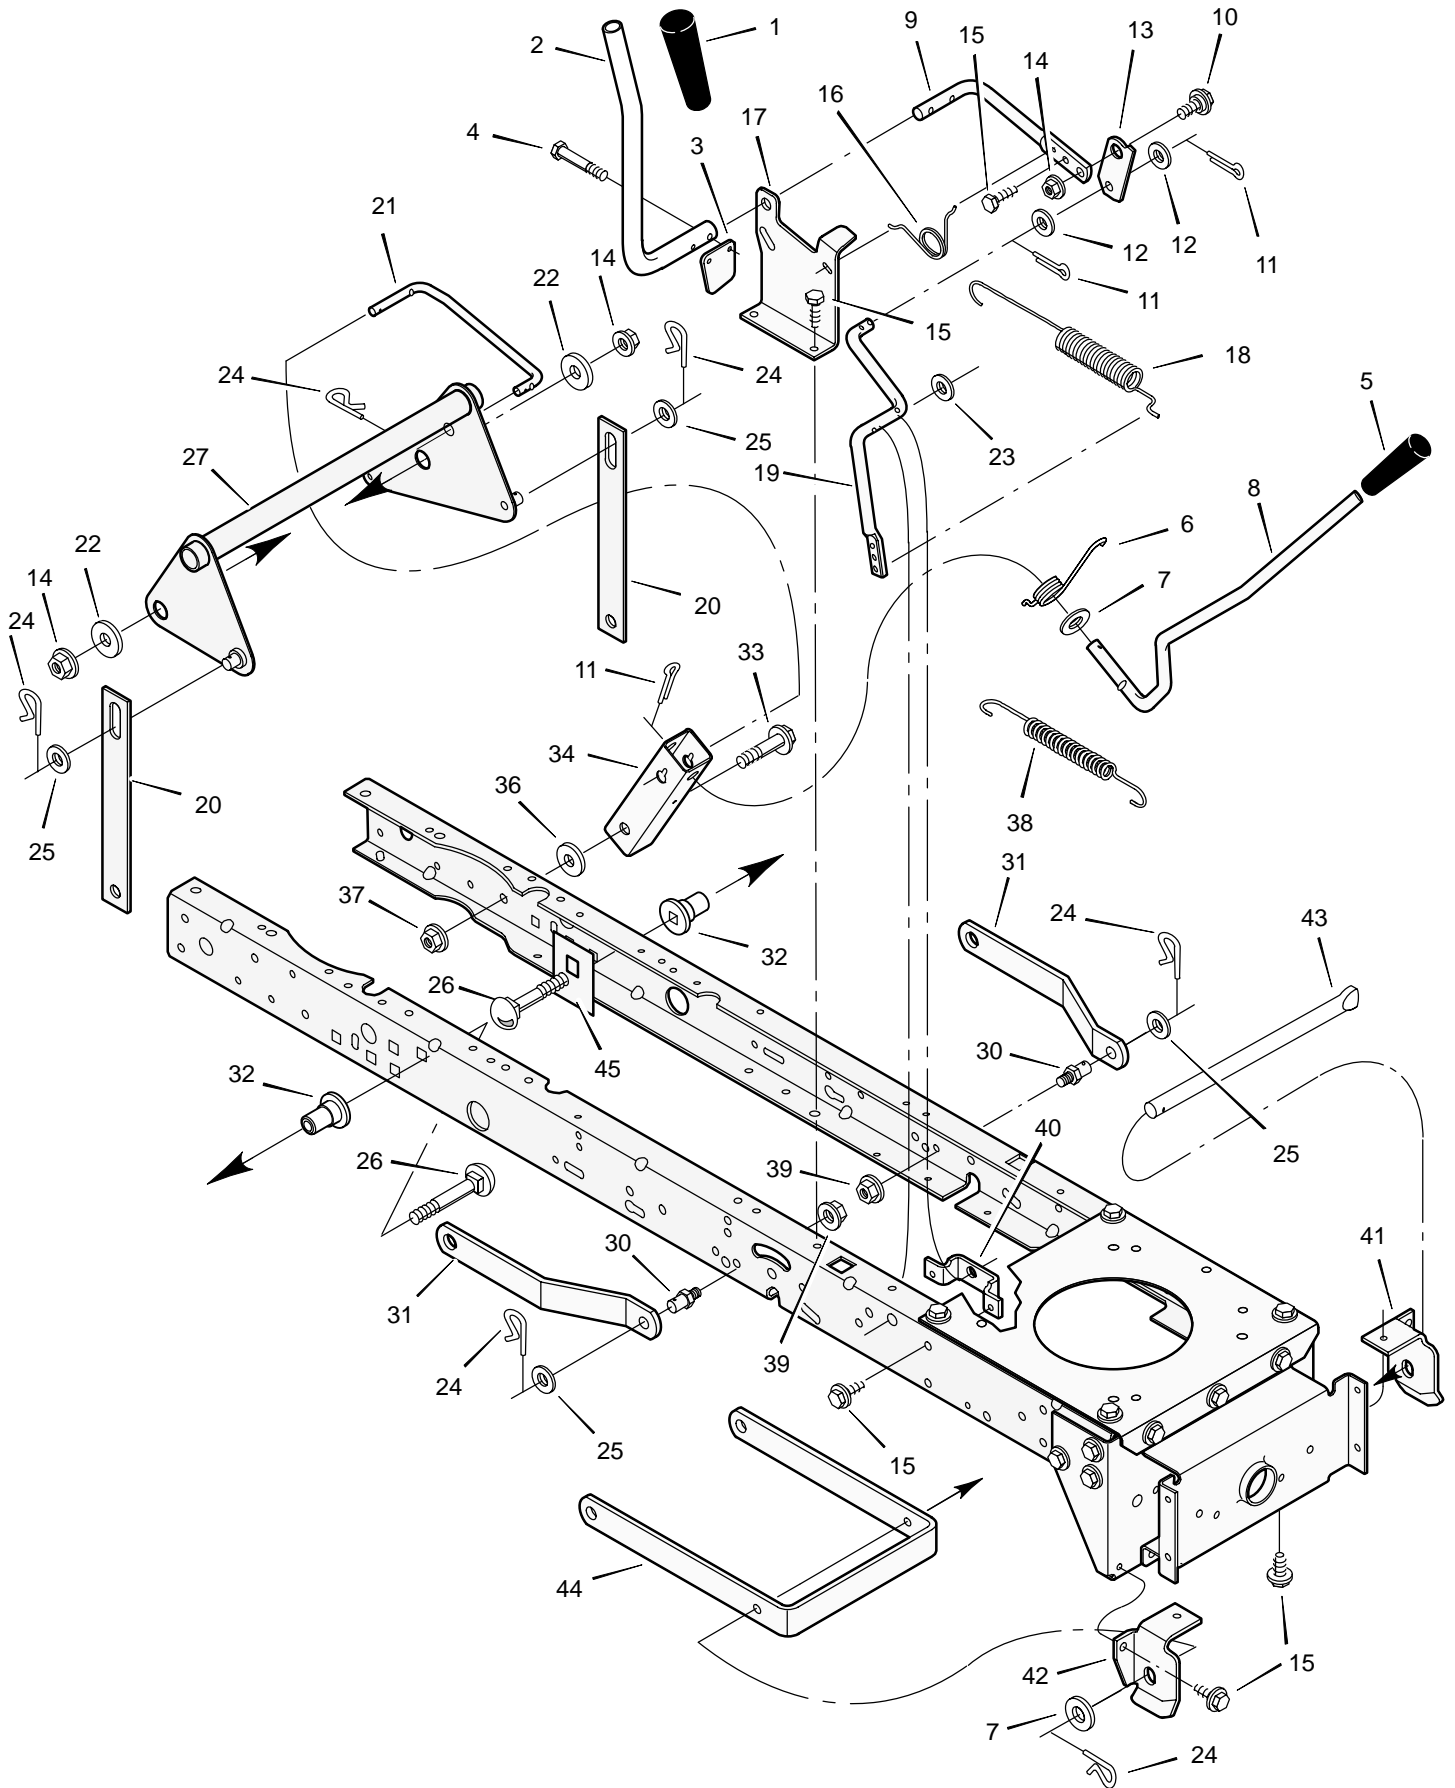

MODEL 405003x52A

REPAIR PARTS MOWER HOUSING SUSPENSION

MODEL 405003x52A

REPAIR PARTS MOWER HOUSING SUSPENSION

Key No.	Description	Part No.	Key No.	Description	Part No.
1	Grip	092698	23	Washer	017x57
2	Handle, PTO	094346 Z	24	Pin, Hair	0031x4
3	Pad, Switch	094022 Z	25	Washer	017x91
4	Bolt	0025x3	26	Bolt, Carriage	002x85
5	Grip	092697	27	Lever Assembly, Lift	1001111E700
6	Spring	166x40	30	Pin	094067
7	Washer	17x103	31	Bracket, Rear Suspension	094055E700
8	Handle, Lift	690533	32	Spacer, Lifter	690151
9	Lever, PTO	094017 Z	33	Bolt, Shoulder	009x53
10	Bolt, Shoulder	009x39	34	Bracket, Pivot	094015E700
11	Pin, Cotter	030x20	36	Washer	17x191
13	Link, PTO	094004 Z	37	Nut, Flange	015x84
14	Nut, Flange	015x84	38	Spring	165x131
15	Screw	26x249	39	Nut, Flange	015x68
16	Spring	166x39	40	Bracket, PTO	094005E700
17	Bracket, PTO	094018E700	41	Hanger, Left Deck	094027E700
18	Spring	165x119	42	Hanger, Right Deck	094026E700
19	Crank, PTO	690394E700	43	Rod, Hanger	094158 Z
20	Link, Lift	690212E700	44	Bracket, Suspension	690539E700
21	Link, Lift Handle	690122E700	45	Plate, Stiffening	1001098E700
22	Washer	17x168