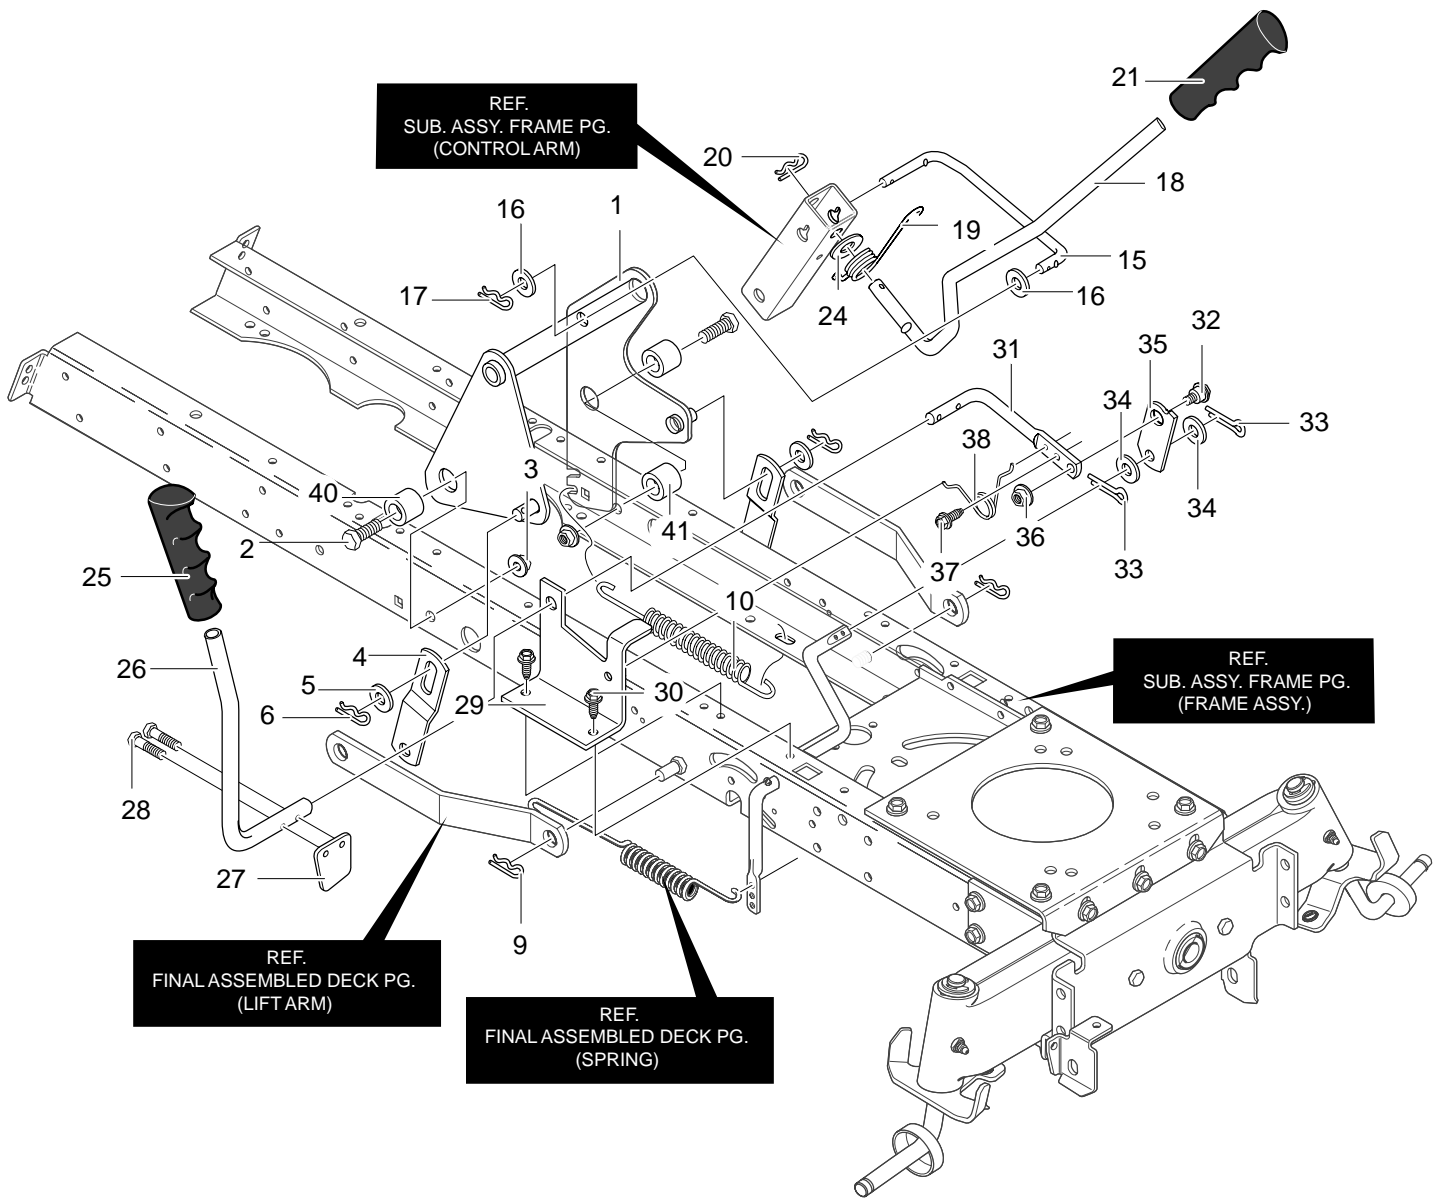

* Contact your nearest transaxle dealer for parts and service.

For information on Replacement Parts see the Central Parts Distributor in your area.

MODEL 40383x58C

REPAIR PARTS MOWER SUSPENSION ASSEMBLY

Key No.	Description	Part No.	Key No.	Description	Part No.
1	Assembly, Lift Arm	95233-821	25	Grip	94505
2	Screw, 1/2-13x1.50	711917	26	PTO Handle	690126
3	Nut, 1/2-13 Lock	711918	27	Paddle, Switch	95284
4	Bracket, Lift Link	94262-821	28	Screw, Thread Form	711621
5	Washer, Flat	711617	29	Bracket, PTO	94018-821
6	Hair Pin	711676	30	Screw, 5/16-18x.50	780055
9	Hair Pin	711676	31	Lever, PTO	95283
10	Spring, Extension	710235	32	Bolt, Shoulder 3/8-16	711613
15	Link-Lift Handle	711981	33	Hair Pin	711659
16	Washer, Flat	711617	34	Washer, Flat	711615
17	Hair Pin	711676	35	Link PTO	95282
18	Handle, Lift	690532	36	Nut, 3/8-16	711622
19	Torsion Spring	710111	37	Screw 5/16-18x.75	711606
20	Hair Pin	711676	38	Torsion Spring	710141
21	Grip, Lift	94506	40	Spacer	94309
24	Washer, Flat	711616	41	Spacer, Sleeve	56150