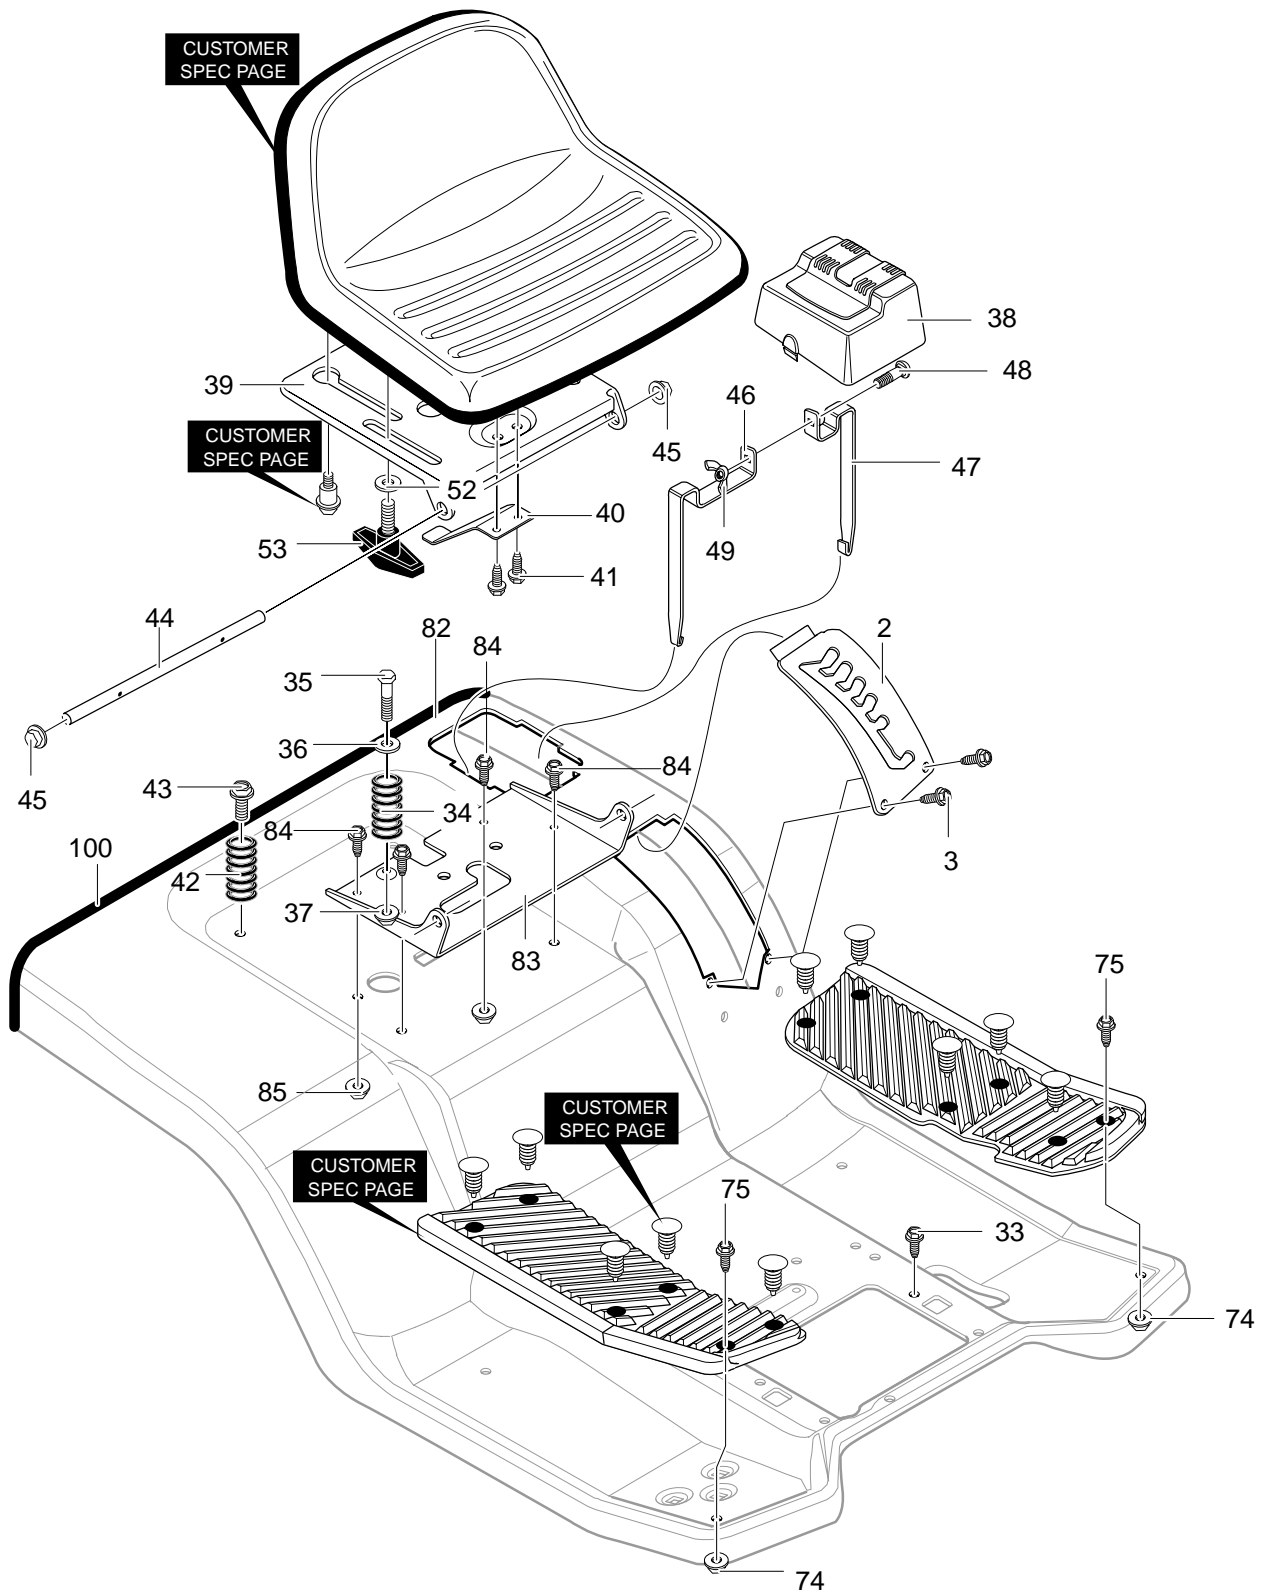

MODEL 40383x58C

REPAIR PARTS REAR CHASSIS ASSEMBLY

MODEL 40383x58C

REPAIR PARTS REAR CHASSIS ASSEMBLY

Key No.	Description	Part No.	Key No.	Description	Part No.
4	Assy., Back Plate/Battery	1001068-821	20-1	Chute Weld Asm. Upper	94350
4-1	Assy. Back Plate Flat	95162	20-2	Shield, Transaxle	95367
4-2	Battery Tray Assembly	94563	20-3	Screw, 1/4-20x.63	711642
4-3	Screw, 5/16-18x.50	180073	21	Screw, 5/16-18x.75	711606
4-4	Nut, 5/16-18 Hexwdfllk Whiz	45174	22	Bolt, Carriage 5/16-18x.75	340720
5	Weldment-Latch Lever	95359-821	23	Nut, 5/16-18	710026
6	Rod, Brace	690097	24	Middle Chute Assembly	94296-821
7	Nut, 3/8-16 Hwdfl Whiz-lock	711906	25	Shoulder Bolt	710440
8	Rod, Brace	94231	26	Flap, Chute	94264
9	Screw, 5/16-18x.75	711606	27	Fastener, Ratchet	309235
12	Screw, 5/16-18x.75	9357	28	Flatwasher	711617
13	Nut, 5/16-18 Hexwdfllk Whiz	710026	29	Pin, Hair	711682
14	Screw, 5/16-18x.75	711606	30	Bolt, Carriage 5/16-18x.75	340720
15	Nut, 5/16-18 Hexwdfllk Whiz	710026	31	Nut, 5/16-18	710026
16	Bracket, Flex Switch Mounting	690245	80	Tape, Double Sided Foam 3/4"	712009
17	Wire Clip, Adhesive	55939	81	Tape, Double Sided Foam 3/4"	712009
18	Flatwasher	711666	90	Screw, 1/4-20x.63	711642
19	Pad, Adhesive	318197	91	Cable Tie	57444
20	Asm., T/A Shield & Upper Chute	690102-821			