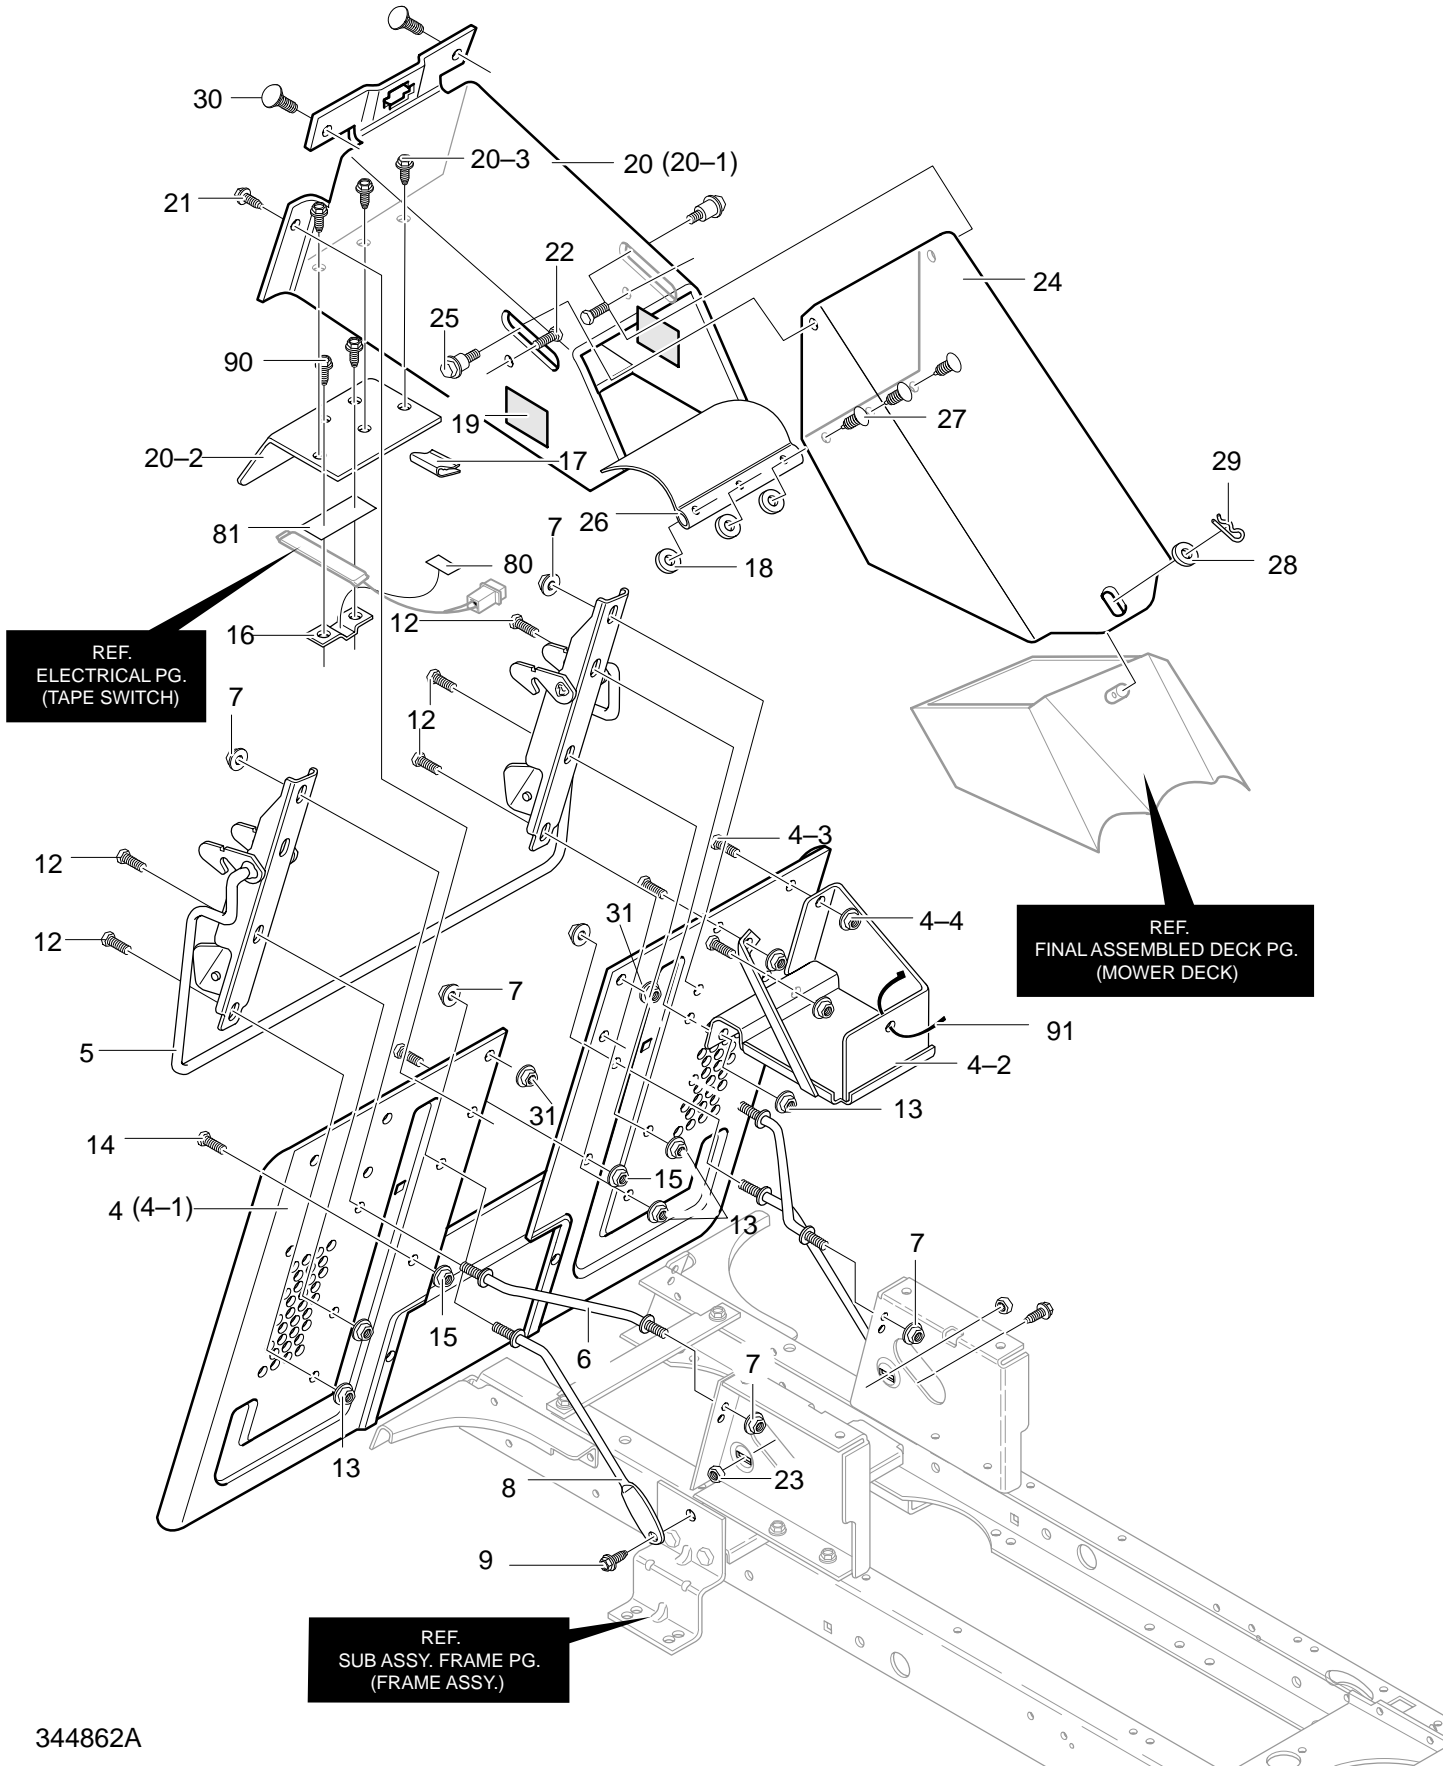

MODEL 40383x58C

REPAIR PARTS REAR CHASSIS ASSEMBLY

MODEL 40383x58C

REPAIR PARTS REAR CHASSIS ASSEMBLY

Key No.	Description	Part No.	Key No.	Description	Part No.
4	Assy., Back Plate/Battery	1001068-821	20-1	Chute Weld Asm. Upper	94350
4-1	Assy. Back Plate Flat	95162	20-2	Shield, Transaxle	95367
4-2	Battery Tray Assembly	94563	20-3	Screw, 1/4-20x.63	711642
4-3	Screw, 5/16-18x.50	180073	21	Screw, 5/16-18x.75	711606
4-4	Nut, 5/16-18 Hexwdfllk Whiz	45174	22	Bolt, Carriage 5/16-18x.75	340720
5	Weldment-Latch Lever	95359-821	23	Nut, 5/16-18	710026
6	Rod, Brace	690097	24	Middle Chute Assembly	94296-821
7	Nut, 3/8-16 Hwdfl Whiz-lock	711906	25	Shoulder Bolt	710440
8	Rod, Brace	94231	26	Flap, Chute	94264
9	Screw, 5/16-18x.75	711606	27	Fastener, Ratchet	309235
12	Screw, 5/16-18x.75	9357	28	Flatwasher	711617
13	Nut, 5/16-18 Hexwdfllk Whiz	710026	29	Pin, Hair	711682
14	Screw, 5/16-18x.75	711606	30	Bolt, Carriage 5/16-18x.75	340720
15	Nut, 5/16-18 Hexwdfllk Whiz	710026	31	Nut, 5/16-18	710026
16	Bracket, Flex Switch Mounting	690245	80	Tape, Double Sided Foam 3/4"	712009
17	Wire Clip, Adhesive	55939	81	Tape, Double Sided Foam 3/4"	712009
18	Flatwasher	711666	90	Screw, 1/4-20x.63	711642
19	Pad, Adhesive	318197	91	Cable Tie	57444
20	Asm., T/A Shield & Upper Chute	690102-821