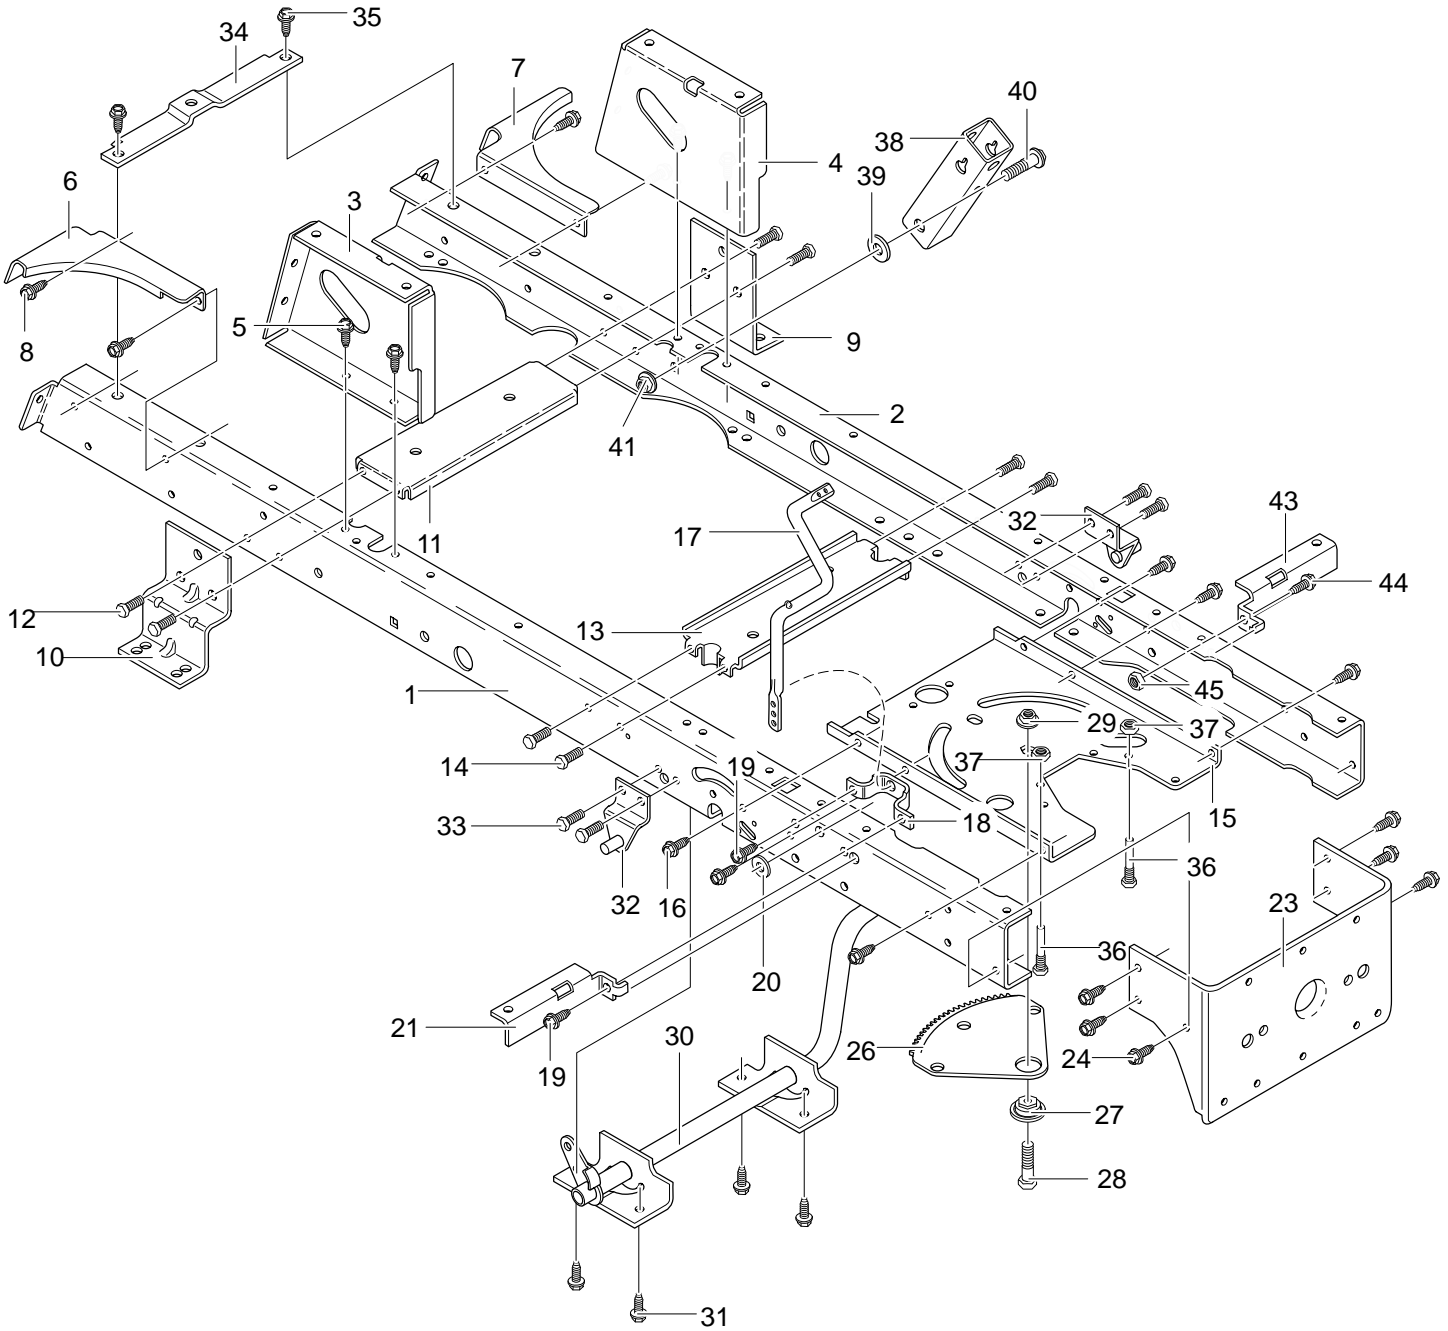

MODEL 40383x58C

REPAIR PARTS FRAME ASSEMBLY

343674A

MODEL 40383x58C

REPAIR PARTS FRAME ASSEMBLY

Key No.	Description	Part No.	Key No.	Description	Part No.
1	Frame, Rail RH	94564	23	Bracket, Hanger Rear	94013
2	Frame, Rail LH	94565	24	Screw, .312-18x.75	26X249
3	Support, Seat RH	94634	26	Gear, Sector	94121
4	Support, Seat LH	94633	27	Bearing, Sector Gear	94123
5	Screw, .312-18x.75	26X249	28	Screw, 5/16-18x1.00	001X84
6	Brace, BackPlate RH	94561	29	Nut, .31-18	15X115
7	Brace, BackPlate LH	94562	30	Clutch/Brake Pedal	94241
8	Screw, 5.312-18x.75	26X249	31	Screw, .312-18x.75	26X249
9	Bracket, Transaxle	94008	32	Bracket, Suspension Asm.	94285
10	Bracket, T/A RH-VST LH-MS	94234	33	Screw, .312-18x.75	26X249
11	Asm., Idler Mount Rear	94236	34	Brace, Rail	94566
12	Screw, .312-18x.75	26X249	35	Screw, .312-18x.75	26X249
13	Assy., Idler Mount, Front	94237	36	Zinc Screw Guide	93349
14	Screw, .312-18x.75	26X249	37	Nut, 5/16-18	015X79
15	Plate, Steering	690551	38	Bracket, Pivot	94015
16	Screw, .312-18x.75	26X249	39	Washer, Flat	845
17	Crank, PTO	690394	40	Bolt, Shoulder 3/8-16	009X53
18	Bracket, Bell Crank	94005	41	Nut, 3/8-16	015X84
19	Screw, .312-18x.75	26X249	43	Bracket, Seat Deck LH	690036
20	Washer, Flat	120395	44	Screw, .312-18x.75	26X249
21	Bracket, Seat Deck RH	690035	45	Nut, 5/16-18	015X79