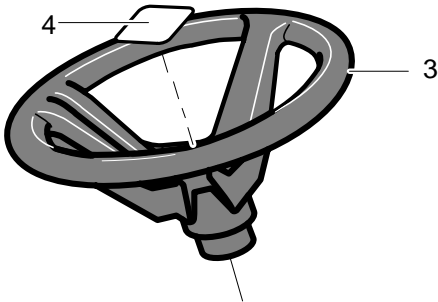

MODEL 40383x58C

REPAIR PARTS DECK ASSEMBLY

MODEL 40383x58C

REPAIR PARTS DECK ASSEMBLY

Key No.	Description	Part No.	Key No.	Description	Part No.
2	Assembly, Jackshaft Housing	94305	12	Washer, Bellville	710118
2-1	Housing, Jackshaft	94282	13	Flatwasher	710117
2-2	Bearing, Lower Jackshaft	92282	14	Nut, 9/16-18	711910
2-3	Bearing, Upper Jackshaft	92281	15	Screw, 3/8-16x1.00	711911
2-4	Spacer	90904	16	Pulley Cover	94288-821
3	Pulley, Deck	690020	44	Belt, V 46.5LG	710231
4	Jackshaft	91922	45	Belt, Deck	690071
5	Flatwasher	710117	46	Gauge Wheel	92683
6	Spacer	91903	47	Shoulder Bolt	711746
8	Nut, 9/16-18	711910	48	Flatwasher	711615
9	Adapter, Deck	94207	49	Nut, 3/8-16	711622
10	Blade, LH	690499	66	Circle Pin	711764
11	Blade, RH	690500	79	Rod, Belt Guide	95280

MODEL 40383x58C

REPAIR PARTS ELECTRICAL ASSEMBLY

Key No.	Description	Part No.	Key No.	Description	Part No.
1	Wire Harness	95378	14	Screw 1/4x.50	711619
2	Indicator Harness	690611	15	Nut, 1/4-20	711632
3	Rear Harness	95381	16	Ground Wire	95420
4	Wire Harness for Headlights	94103	17	Screw, 1/4x.50	711619
5	Bulb, Headlamp	52572	18	Seat Switch	94159
6	Cable Tie	57444	19	Battery 5 Plate	92739
7	Wire Clip, Adhesive	55939	20	Bolt, 1/4-20x.63	711680
8	Switch, Ignition	94762	21	Wing Nut	711636
10	Assy, Switch Double Pole Delta	690106	22	Battery Boot	335417
10-1	Switch, Double	320082	25	Flatwasher	711666
10-2	Boot, Switch	690074	27	Tape Switch	95330
10-3	Switch Cap	690075	28	Buzzer, For Bag Full	95391
11	Bulb, Indicator	57769	29	Wire, Lead Solenoid to Starter	711579
12	Switch, Limit	94136	—	15 Amp Fuse	302031
13	Solenoid	94613			