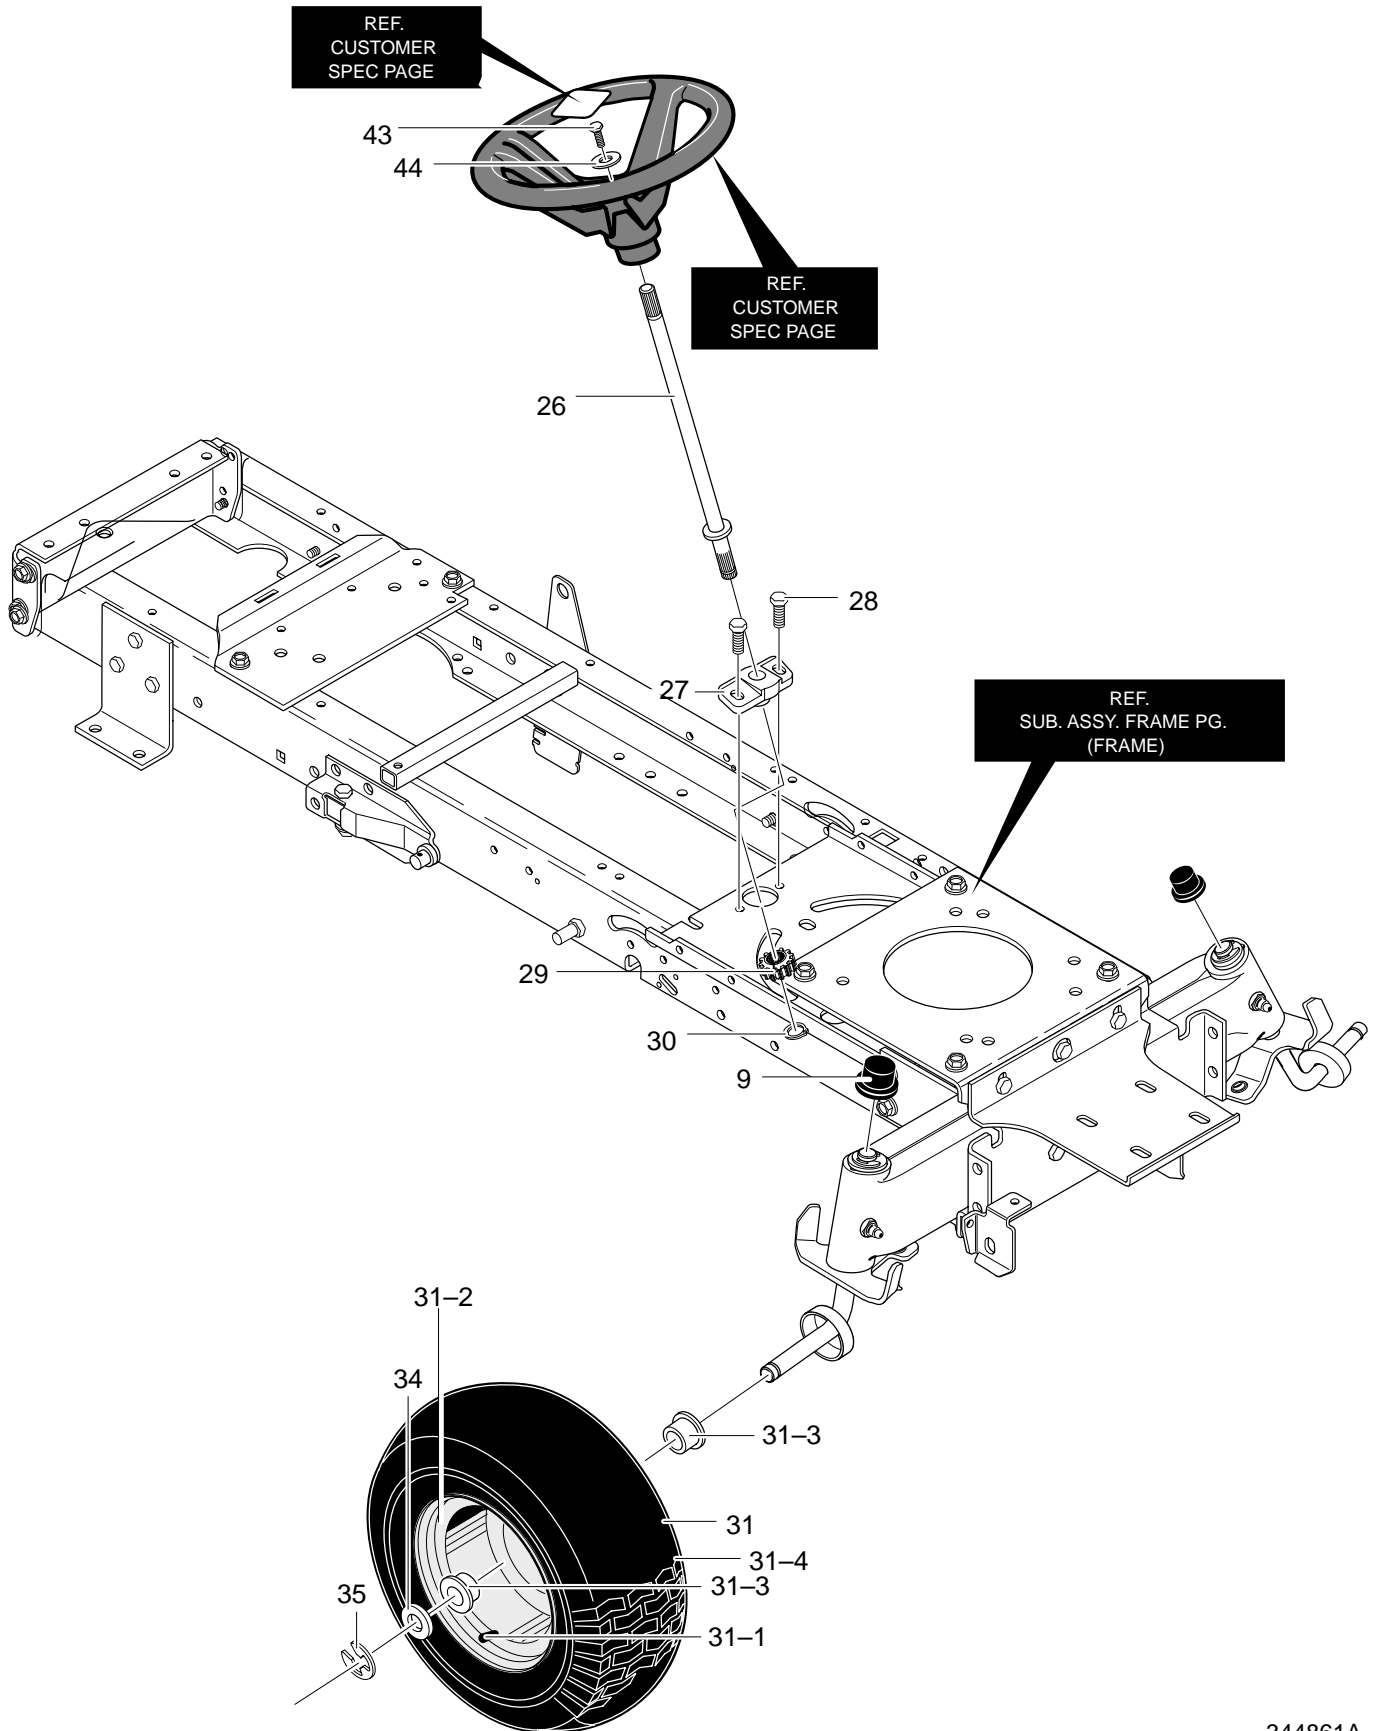

Key No.	Description	Part No.
9	Dust Hb Cap	94618
26	Shaft, Steering	94520
27	Bearing—Lower	94124
28	Screw, 5/16—18x.75	711606
29	Gear, Pinion	94122
30	Retaining Ring	710102
31	Tire & Rim	692641
31-1	Valve Stem	338512
31-2	Rim	338517
31-3	Bearing	338513
31-4	Tire	338514
34	Flatwasher	711758
35	E—Ring	0011x3
43	Screw, 1/4—20x.75	711719
44	Flatwasher	711663
—	Hub Cap	94618