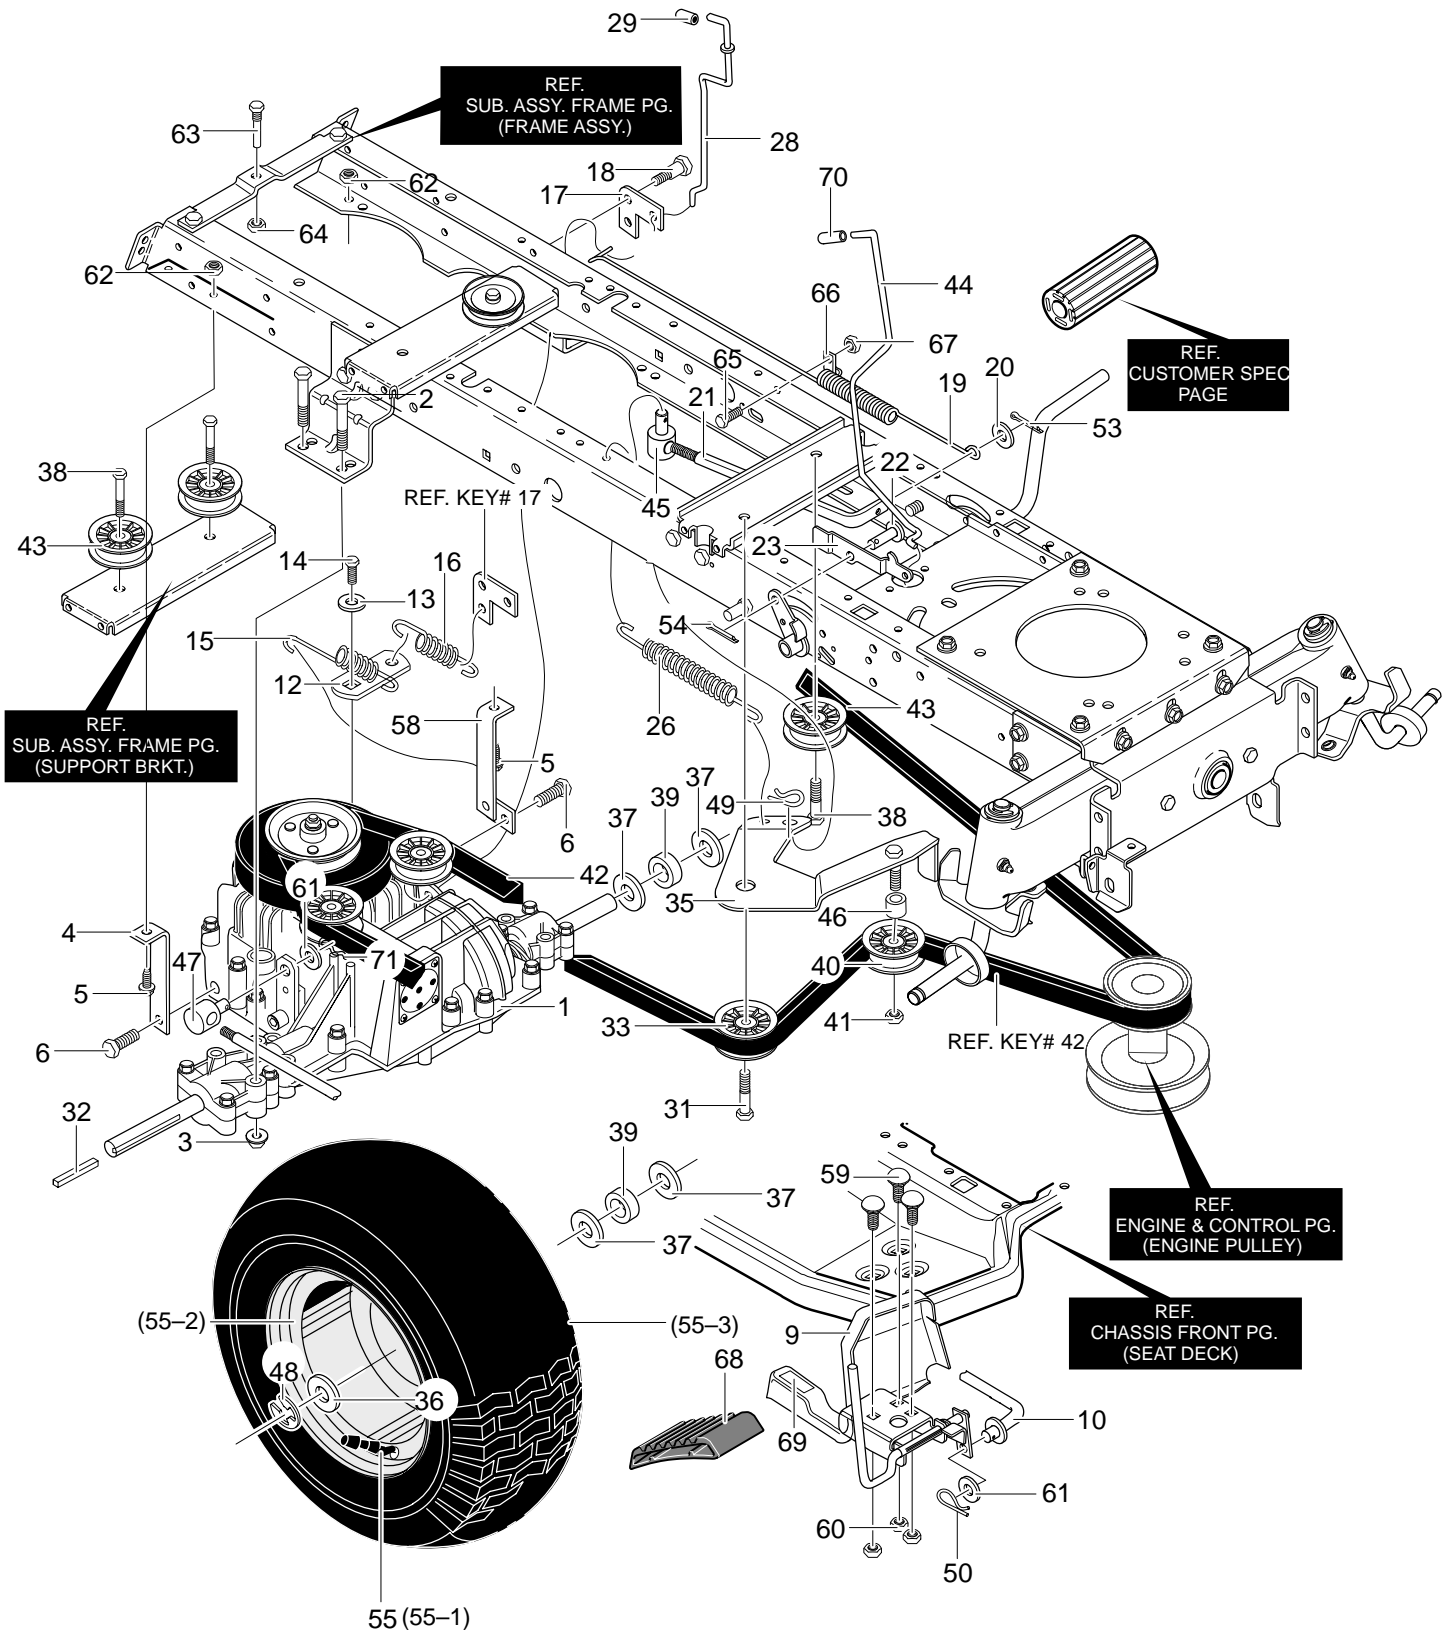

MODEL 40383x58C

REPAIR PARTS MOTION DRIVE

345010B

MODEL 40383x58C

REPAIR PARTS MOTION DRIVE

Key No.	Description	Part No.	Key No.	Description	Part No.
1	Transaxle, MST205	*	41	Nut, 3/8-16	711920
2	Screw, 5/16-18X2.50	711669	42	Belt, V 4L 112.75	94609
3	Nut, 5/16-18	711634	43	Pulley, Idler	1001065
4	Bracket, Stabilizer Hydro	94224-821	44	Park Brake control Rod	690046
5	Screw, 5/16-18x1.00	711893	45	Nut, 5/16-18 Adjusting	711898
6	Screw, 5/16-18x.75	710268	46	Spacer, 1/2 to 17mm	690369
9	Pedal Assy. Hydro	690134-821	47	Adjusting Nut, 1/2-13	711594
10	Rod, Foot Control	690018	48	E-Ring	710103
12	Bracket, Shift	323312	49	Pin, Hair	711659
13	Washer, Transaxle	711895	50	Pin, Hair	711676
14	Screw, 1/4-28x.750	01X145	53	Pin, Cotter	71081
15	Spring, Transaxle	94622	54	Pin, Cotter	71081
16	Spring	326780	55	Tire & Rim	692511
17	Bracket, Disconnect Lever	94621-821	55-1	Valve Stem	338512
18	Bolt, 5/16-18 HSH	711896	55-2	Rim	338524
19	Spring, Brake	95424	55-3	Tire	338525
20	Washer, Flat	711921	58	Asm., Weld Bracket, Stabilizer	94225-821
21	Rod, Clutch	690016	59	Bolt, Carriage 5/16-18x.75	711688
22	Pin, Clevis	711903	60	Nut, 5/16-18 Hexwdfllk Whiz	710026
23	Latch, Park Brake	95290	61	Flatwasher, .515x.88x.0	711894
26	Spring, Tension	711522	62	Nut, 5/16-18 Hexwdfllk	710026
28	Rod, Disconnect	690015	63	Screw Guide	711745
29	Grip, Hydro Disconnect	690032	64	Nut, 5/16-18 Hexwdfllk Whiz	710026
31	Screw, 3/8-16x1.25	711905	65	Screw, 1/4-20x.50	313686
32	Key, Square	52928	66	Retainer, Wire	711742
33	Pulley, Idler	1001065	67	Nut, 1/4-20 Wdfllwhiz-Lk	780285
35	Assy, Idler Arm Traction	94238-821	68	Pedal, Pad Sandpaper	94516
36	Washer, Flat	711758	69	Pad, Toe Sandpaper	93249
37	Washer, Flat	711904	70	Cap, Dump Valve Rod	335980
38	Screw, 3/8-16x1.25	711905	71	Hair Pin	711682
39	Spacer	95274	—	Hubcap	94618
40	Pulley, Idler	690409			

* Contact your nearest transaxle dealer for parts and service.

For information on Replacement Parts see the Central Parts Distributor in your area.