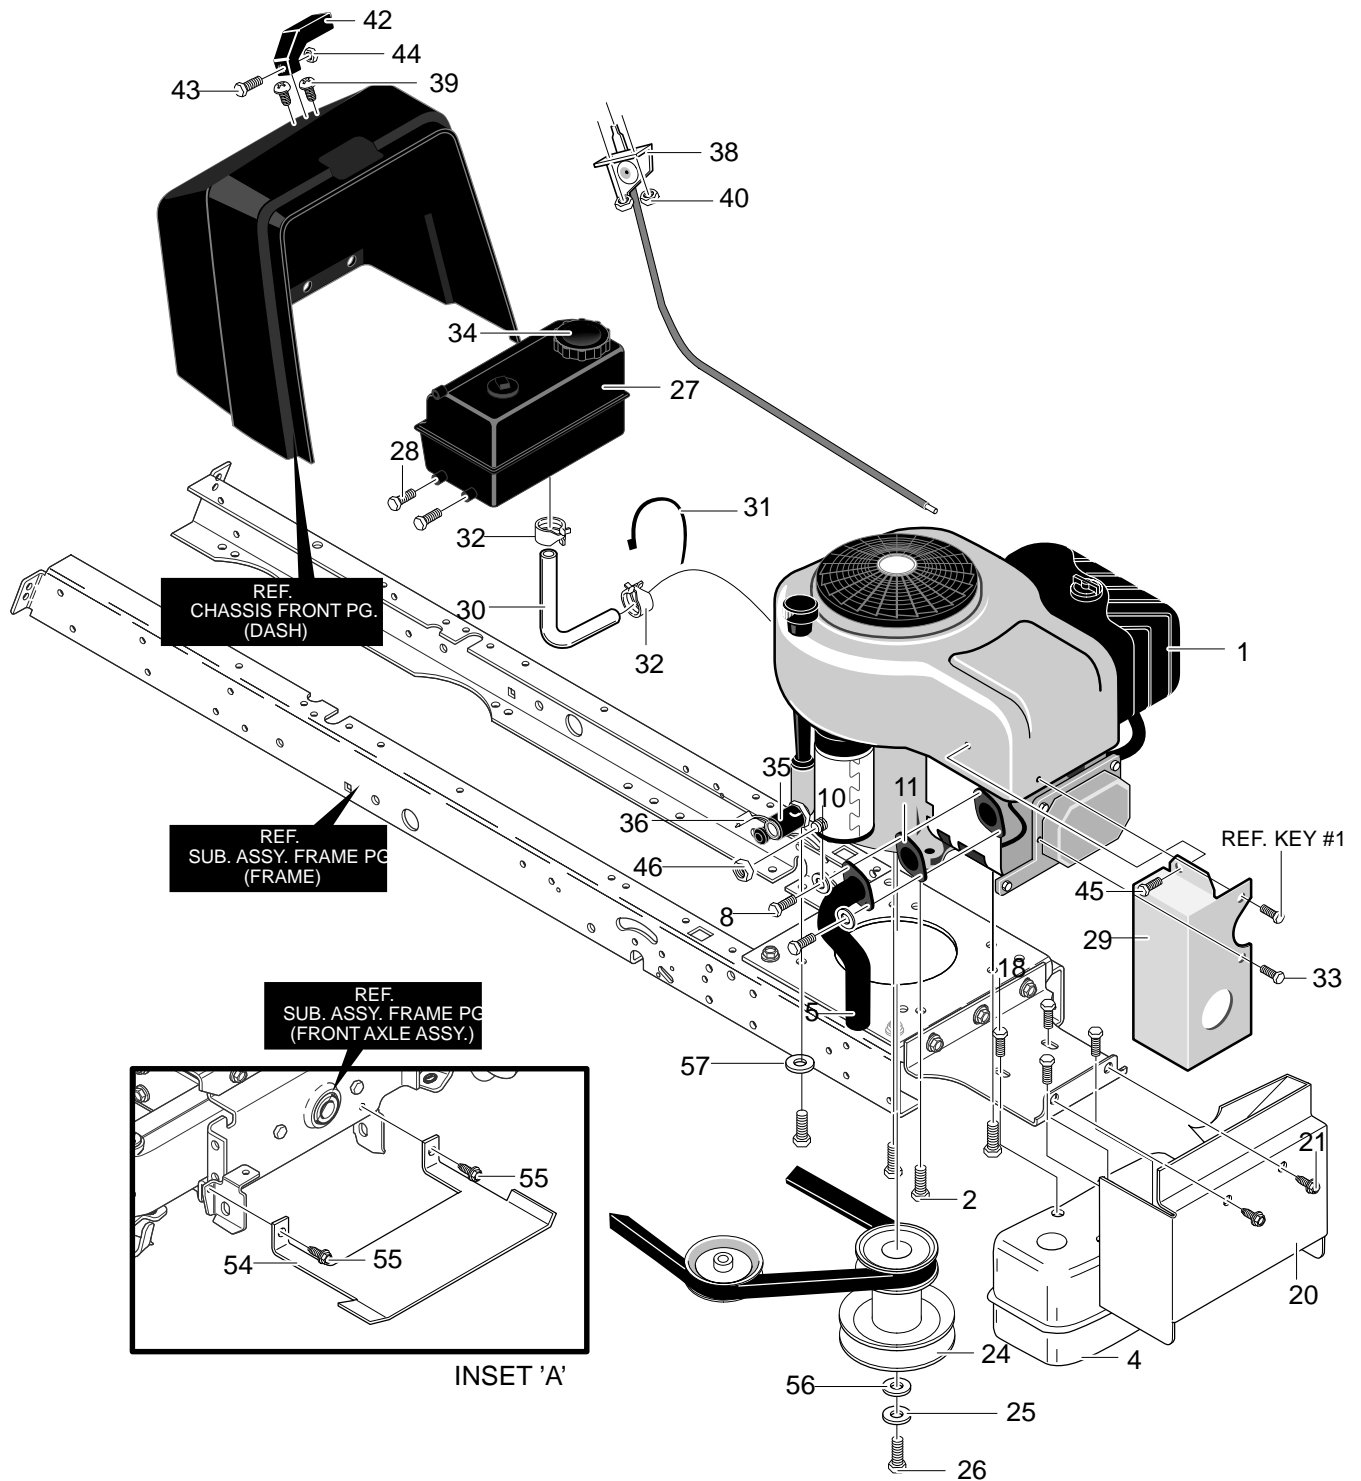

* Contact your nearest transaxle dealer for parts and service.

For information on Replacement Parts see the Central Parts Distributor in your area.

MODEL 40383x58C

REPAIR PARTS MOWER SUSPENSION ASSEMBLY

Key No.	Description	Part No.	Key No.	Description	Part No.
1	Assembly, Lift Arm	95233-821	25	Grip	94505
2	Screw, 1/2-13x1.50	711917	26	PTO Handle	690126
3	Nut, 1/2-13 Lock	711918	27	Paddle, Switch	95284
4	Bracket, Lift Link	94262-821	28	Screw, Thread Form	711621
5	Washer, Flat	711617	29	Bracket, PTO	94018-821
6	Hair Pin	711676	30	Screw, 5/16-18x.50	780055
9	Hair Pin	711676	31	Lever, PTO	95283
10	Spring, Extension	710235	32	Bolt, Shoulder 3/8-16	711613
15	Link-Lift Handle	711981	33	Hair Pin	711659
16	Washer, Flat	711617	34	Washer, Flat	711615
17	Hair Pin	711676	35	Link PTO	95282
18	Handle, Lift	690532	36	Nut, 3/8-16	711622
19	Torsion Spring	710111	37	Screw 5/16-18x.75	711606
20	Hair Pin	711676	38	Torsion Spring	710141
21	Grip, Lift	94506	40	Spacer	94309
24	Washer, Flat	711616	41	Spacer, Sleeve	56150