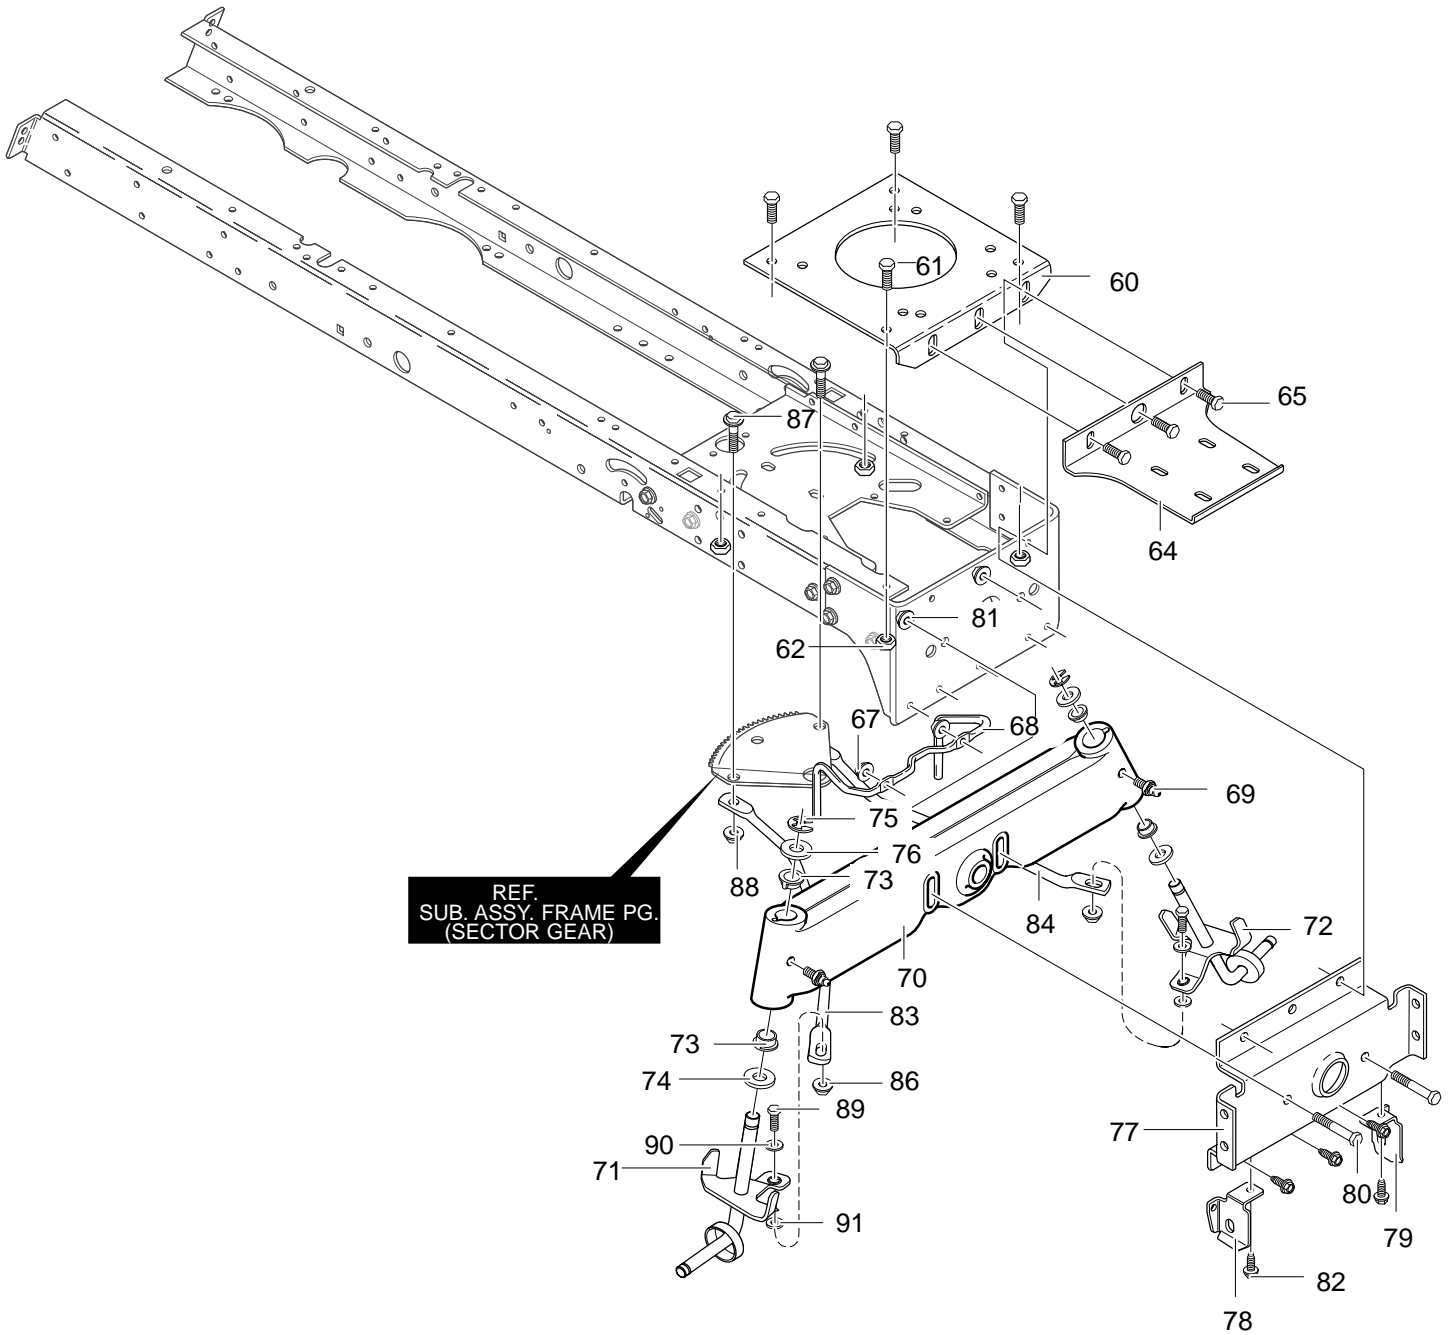

MODEL 40383x58C

REPAIR PARTS FRAME ASSEMBLY

343674A

MODEL 40383x58C

REPAIR PARTS FRAME ASSEMBLY

Key No.	Description	Part No.	Key No.	Description	Part No.
1	Frame, Rail RH	94564	23	Bracket, Hanger Rear	94013
2	Frame, Rail LH	94565	24	Screw, .312-18x.75	26X249
3	Support, Seat RH	94634	26	Gear, Sector	94121
4	Support, Seat LH	94633	27	Bearing, Sector Gear	94123
5	Screw, .312-18x.75	26X249	28	Screw, 5/16-18x1.00	001X84
6	Brace, BackPlate RH	94561	29	Nut, .31-18	15X115
7	Brace, BackPlate LH	94562	30	Clutch/Brake Pedal	94241
8	Screw, 5.312-18x.75	26X249	31	Screw, .312-18x.75	26X249
9	Bracket, Transaxle	94008	32	Bracket, Suspension Asm.	94285
10	Bracket, T/A RH-VST LH-MS	94234	33	Screw, .312-18x.75	26X249
11	Asm., Idler Mount Rear	94236	34	Brace, Rail	94566
12	Screw, .312-18x.75	26X249	35	Screw, .312-18x.75	26X249
13	Assy., Idler Mount, Front	94237	36	Zinc Screw Guide	93349
14	Screw, .312-18x.75	26X249	37	Nut, 5/16-18	015X79
15	Plate, Steering	690551	38	Bracket, Pivot	94015
16	Screw, .312-18x.75	26X249	39	Washer, Flat	845
17	Crank, PTO	690394	40	Bolt, Shoulder 3/8-16	009X53
18	Bracket, Bell Crank	94005	41	Nut, 3/8-16	015X84
19	Screw, .312-18x.75	26X249	43	Bracket, Seat Deck LH	690036
20	Washer, Flat	120395	44	Screw, .312-18x.75	26X249
21	Bracket, Seat Deck RH	690035	45	Nut, 5/16-18	015X79