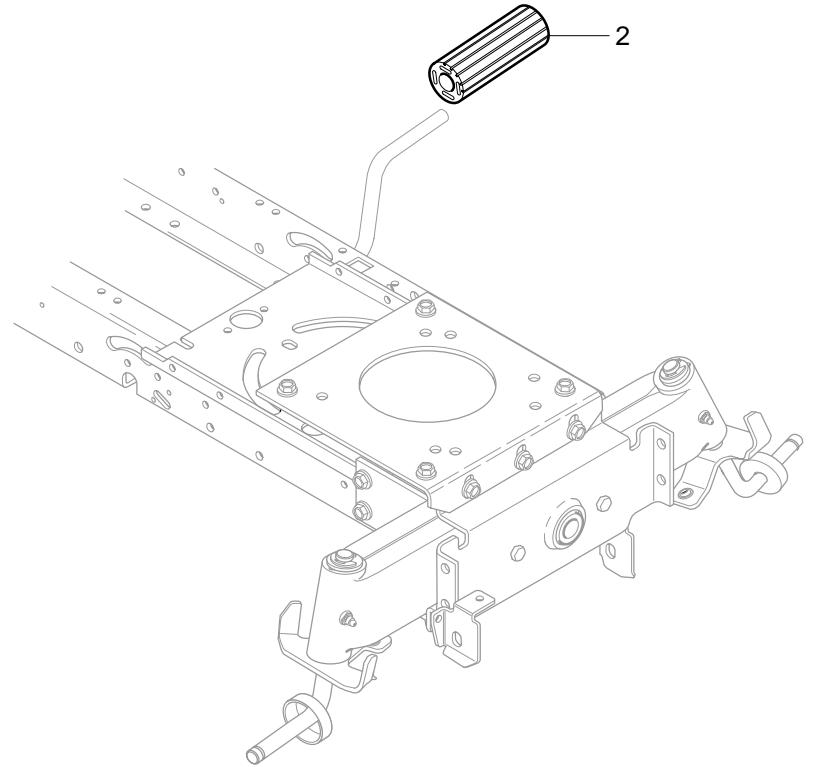

MODEL 40383x58C

REPAIR PARTS DECK ASSEMBLY

MODEL 40383x58C

REPAIR PARTS DECK ASSEMBLY

Key No.	Description	Part No.	Key No.	Description	Part No.
2	Assembly, Jackshaft Housing	94305	12	Washer, Bellville	710118
2-1	Housing, Jackshaft	94282	13	Flatwasher	710117
2-2	Bearing, Lower Jackshaft	92282	14	Nut, 9/16-18	711910
2-3	Bearing, Upper Jackshaft	92281	15	Screw, 3/8-16x1.00	711911
2-4	Spacer	90904	16	Pulley Cover	94288-821
3	Pulley, Deck	690020	44	Belt, V 46.5LG	710231
4	Jackshaft	91922	45	Belt, Deck	690071
5	Flatwasher	710117	46	Gauge Wheel	92683
6	Spacer	91903	47	Shoulder Bolt	711746
8	Nut, 9/16-18	711910	48	Flatwasher	711615
9	Adapter, Deck	94207	49	Nut, 3/8-16	711622
10	Blade, LH	690499	66	Circle Pin	711764
11	Blade, RH	690500	79	Rod, Belt Guide	95280

MODEL 40383x58C

REPAIR PARTS ELECTRICAL ASSEMBLY

Key No.	Description	Part No.	Key No.	Description	Part No.
1	Wire Harness	95378	14	Screw 1/4x.50	711619
2	Indicator Harness	690611	15	Nut, 1/4-20	711632
3	Rear Harness	95381	16	Ground Wire	95420
4	Wire Harness for Headlights	94103	17	Screw, 1/4x.50	711619
5	Bulb, Headlamp	52572	18	Seat Switch	94159
6	Cable Tie	57444	19	Battery 5 Plate	92739
7	Wire Clip, Adhesive	55939	20	Bolt, 1/4-20x.63	711680
8	Switch, Ignition	94762	21	Wing Nut	711636
10	Assy, Switch Double Pole Delta	690106	22	Battery Boot	335417
10-1	Switch, Double	320082	25	Flatwasher	711666
10-2	Boot, Switch	690074	27	Tape Switch	95330
10-3	Switch Cap	690075	28	Buzzer, For Bag Full	95391
11	Bulb, Indicator	57769	29	Wire, Lead Solenoid to Starter	711579
12	Switch, Limit	94136	—	15 Amp Fuse	302031
13	Solenoid	94613			