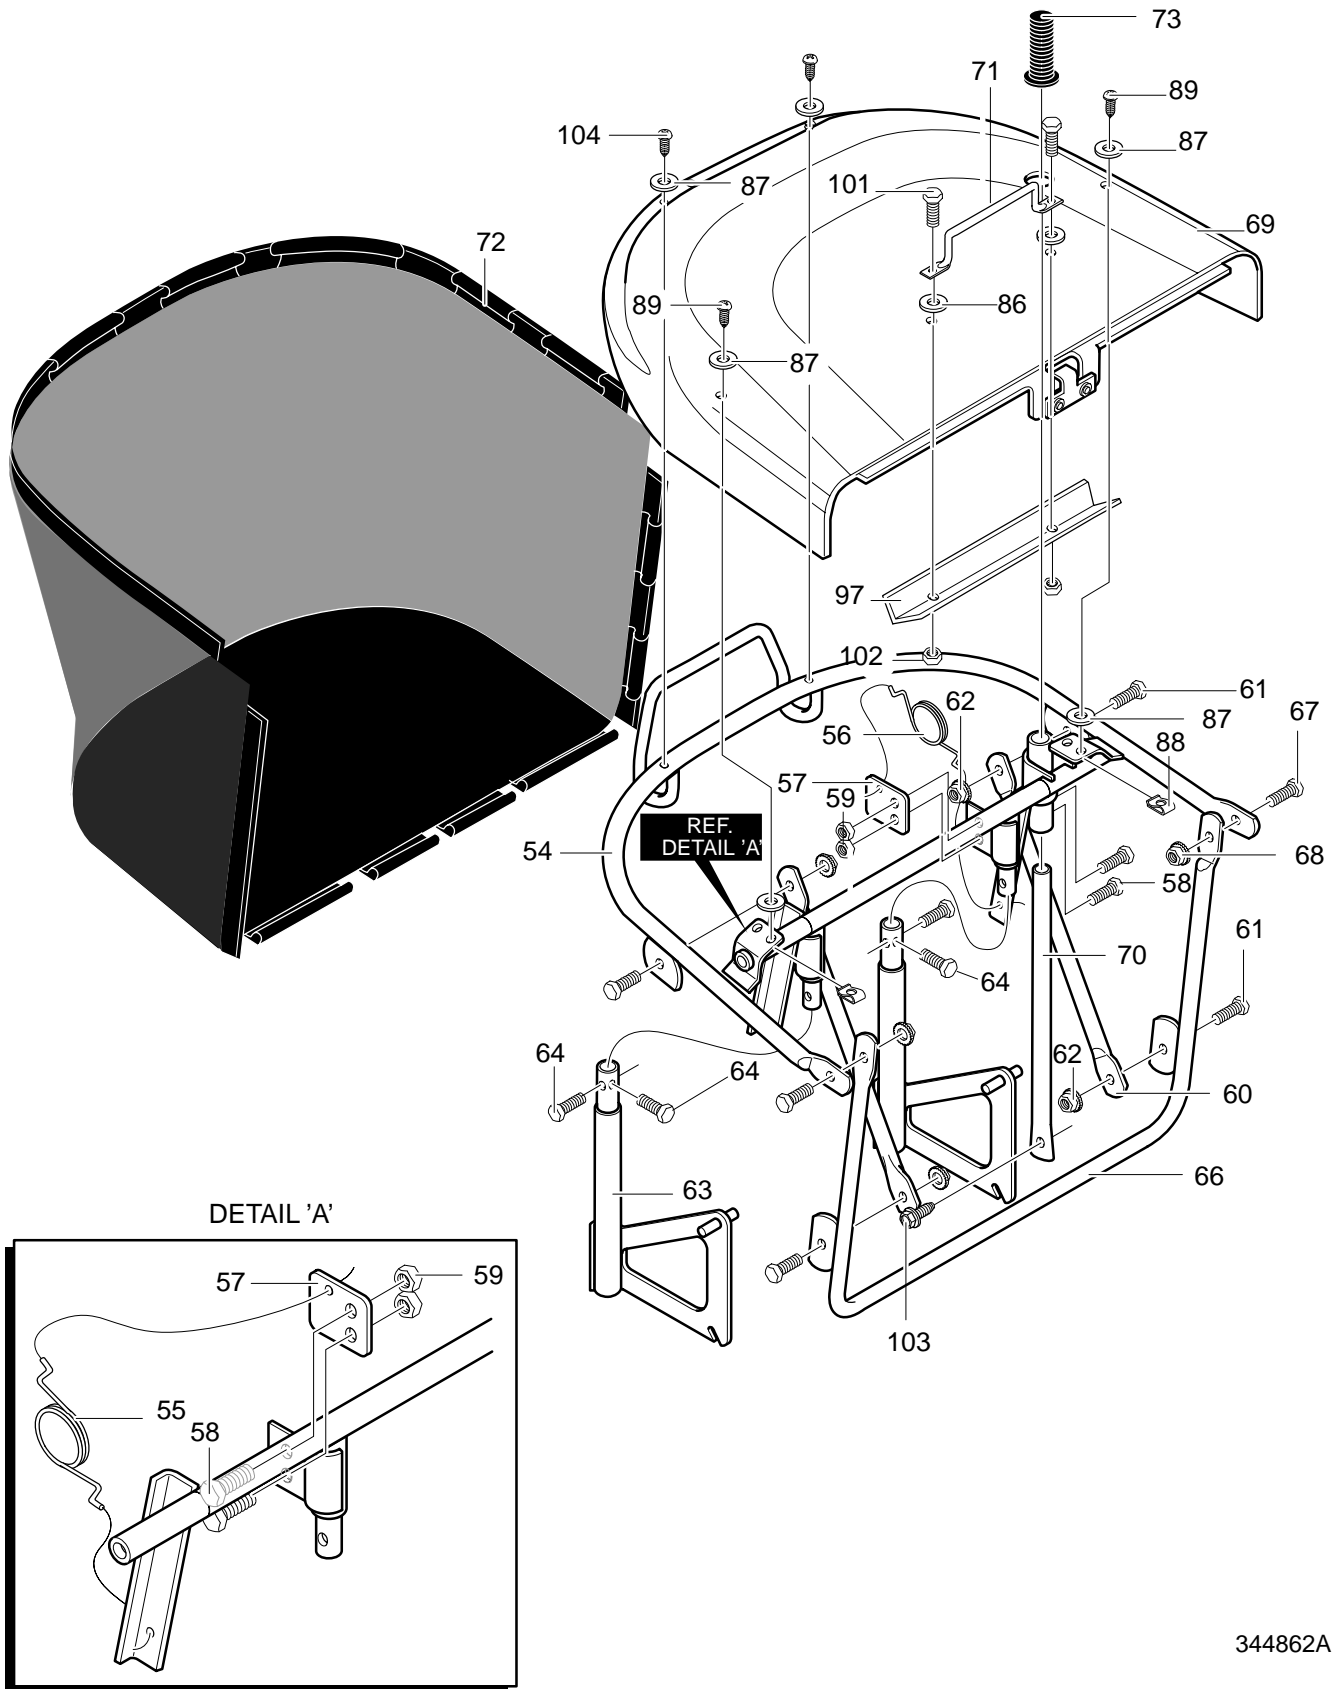

MODEL 40383x58C

REPAIR PARTS GRASS BAGGER ASSEMBLY

Key No.	Description	Part No.	Key No.	Description	Part No.
54	Asm. Weld Upper Frame	690044-821	69	Top Collector Assembly	94908-860
55	Spring, Torsion RH	690003	70	Handle, Dump Collector	690019
56	Spring, Torsion LH	690004	71	Handle, Reba Collector	690506-821
57	Bracket, Spring Collector	95339-821	72	Reba Collector Bag	95389
58	Screw, 1/4-20x.50	711909	73	Rubber Grip	94854
59	Nut, 1/4-20	303008	86	Washer	712129
60	Brace, Frame Collector	94850-821	87	Washer	711921
61	Screw, 1/4-20x.62	711909	88	Nut, 1/4-20 Tinnerman	578107
62	Nut, 1/4-20	303008	89	Screw, 1/4-20x.63	711674
63	Weld Asm. Support Collector	95343-821	97	Brace, Bagger	690010-821
64	Screw, 1/4-20x1.50	711653	101	Screw, 1/4-20x1.50	712068
66	Weld Asm. Front Frame Collect	95349-821	102	Nut, 1/4-20	711632
67	Screw, 1/4-20x.62	711909	103	Screw, #12x.50	711741
68	Nut, 1/4-20	711632	104	Screw, #12x.50	711741