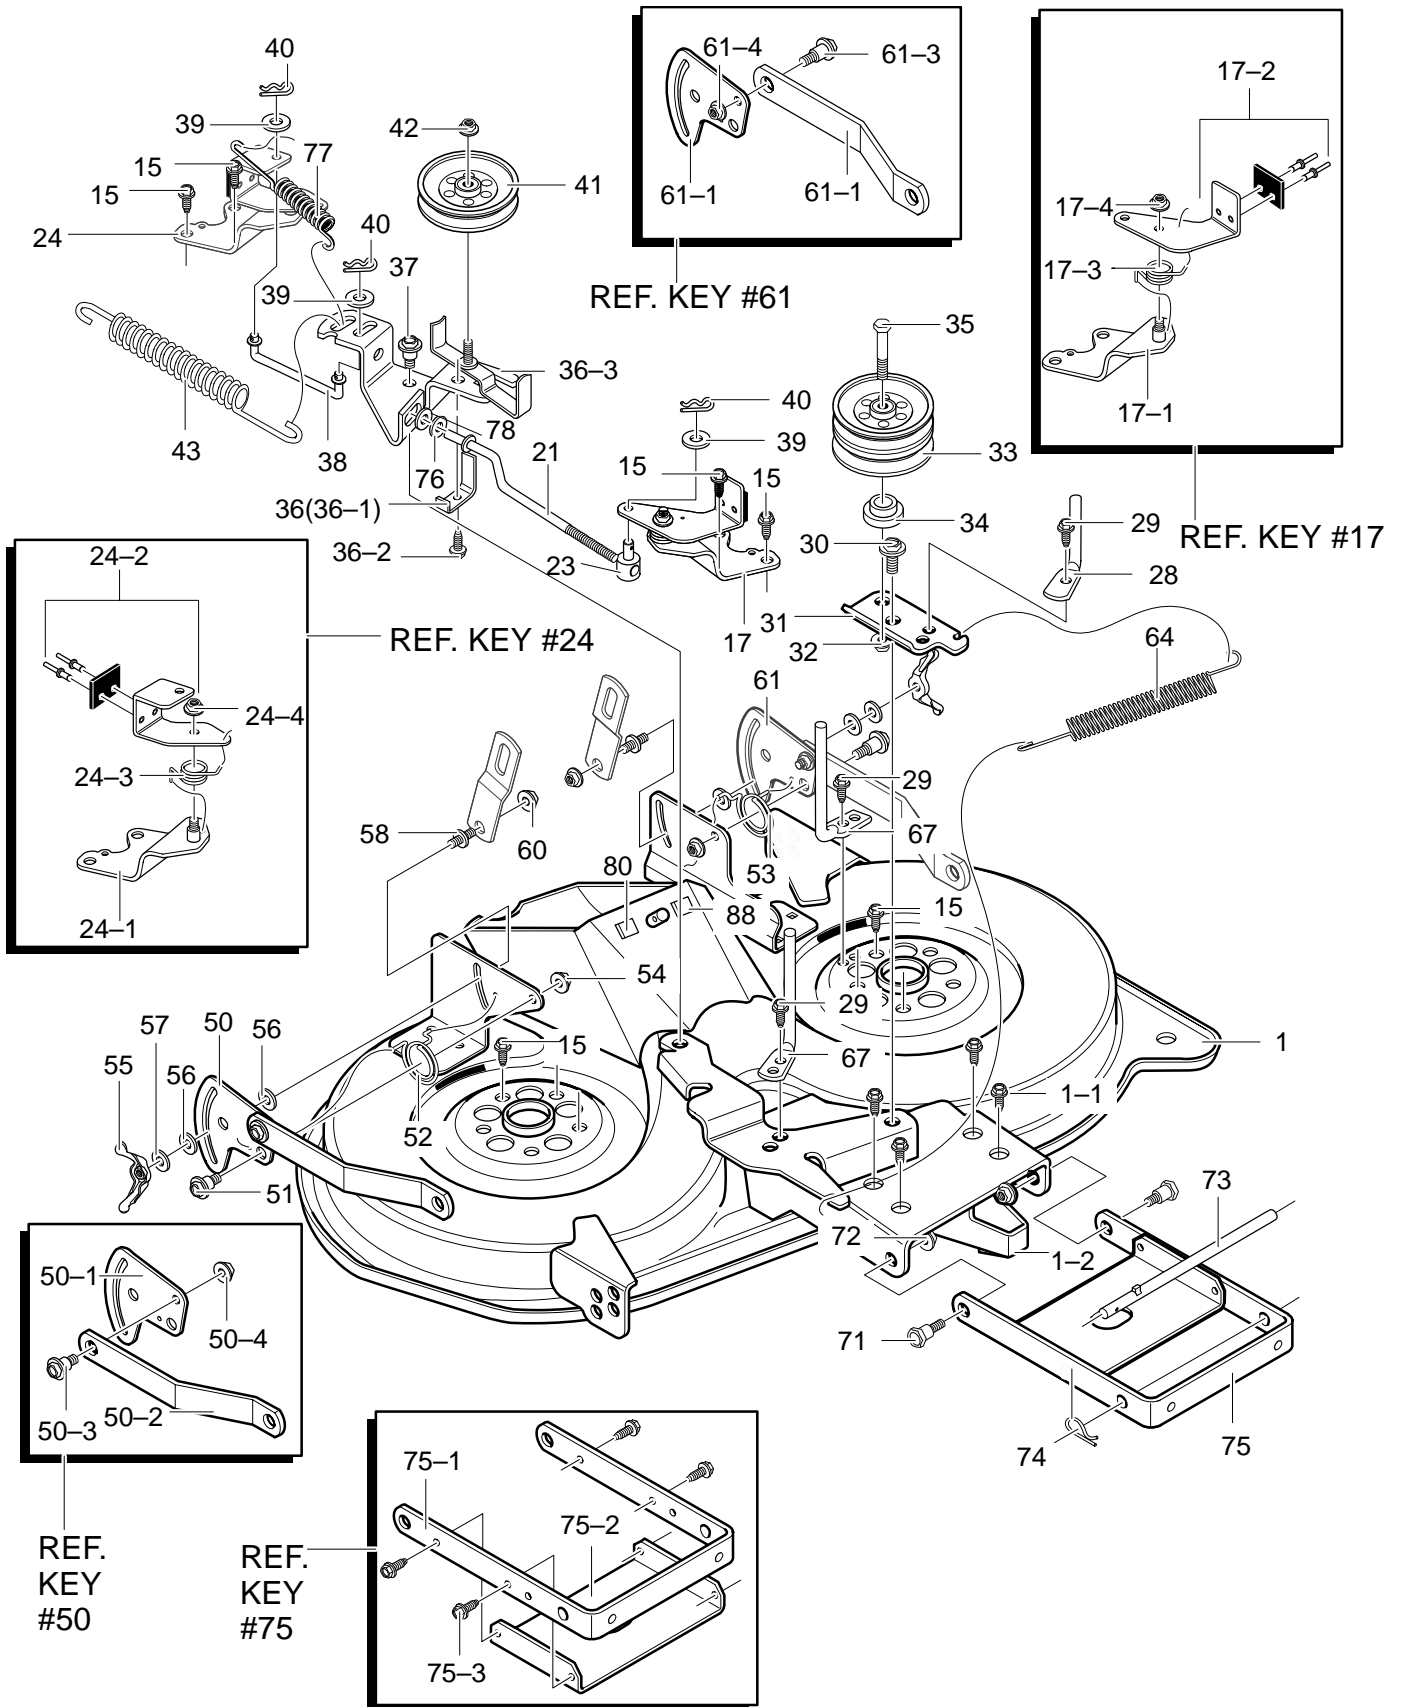

MODEL 40383x58C

REPAIR PARTS DECK ASSEMBLY

344276C

MODEL 40383x58C

REPAIR PARTS DECK ASSEMBLY

Key No.	Description	Part No.	Key No.	Description	Part No.
1	Housing, 40" Deck	690109-821	50-1	Plate-Suspension	94128
17	Brake Arm Assembly LH	94665-821	50-2	Suspension Bracket Rear	94055
17-1	Brake Support Assembly LH	94293	50-3	Bolt, Shoulder	710095
17-2	Brake Arm	94291	50-4	Nut, 3/8-16	710140
17-3	Spring, Torsion	710110	51	Bolt, Shoulder	711611
17-4	Nut, 5/16-18	710205	52	Spring, Torsion RH	710112
21	Link, Brake LH	690021	53	Spring, Torsion LH	710113
23	Nut, Adjusting	711591	54	Nut, 3/8-16	711622
24	Brake Arm Assembly RH	94664-821	55	Wingnut, 5/16-18	711600
24-1	Brake Support RH	94294	56	Pad, Friction	94137
24-2	Brake Arm RH	94292	57	Washer	711628
24-3	Spring, Torsion	710077	58	Pin, Hanger	711595
24-4	Nut, 5/16-18	710205	60	Nut, 3/8-16	711622
28	Belt Guide	711912	61	Assy., Plate Rear Sus Brkt., LH	690159-821
29	Screw, 5/16-18x.50	780055	61-1	Plate-Suspension	94128
30	Bolt, Shoulder	711613	61-2	Suspension Bracket, Rear	94055
31	Arm, Double Idler	94261-821	61-3	Bolt, Shoulder	710095
32	Nut, 3/8-16	711622	61-4	Nut, 3/8-16	710140
33	Pulley, Idler Double Vee	94279	64	Spring, Extension	710233
34	Spacer	94269	67	Belt Guide	690030
35	Screw, 3/8-16x3.00	711915	71	Shoulder Bolt	711611
36	Idler Arm Assembly	94973-821	72	Nut, 3/8-16	711622
36-1	Spring,-Belt Guide	94312	73	Rod, Hanger	95295
36-2	Screw, 1/4-20x.50	710264	74	Hair Pin	711676
36-3	Idler Arm	94298	75	Assembly, Bracket & Stiffener	690058-821
37	Bolt, Shoulder	711613	75-1	Bracket, Front Suspension	94058
38	Link, Brake RH	690023	75-2	Stiffener	95057
39	Washer, Flat	712480	75-3	Screw, 5/16-18x.75	710079
40	Hair Pin	711682	76	Flatwasher	583409
41	Pulley, Idler	690024	77	Spring, Extension	710658
42	Nut, 3/8-16	711622	78	Washer, Flat	712480
43	Spring, Extension	710234	80	Pad, Adhesive	318197
50	Assy, Plate,Rear Sus Bkt RH	690158-821