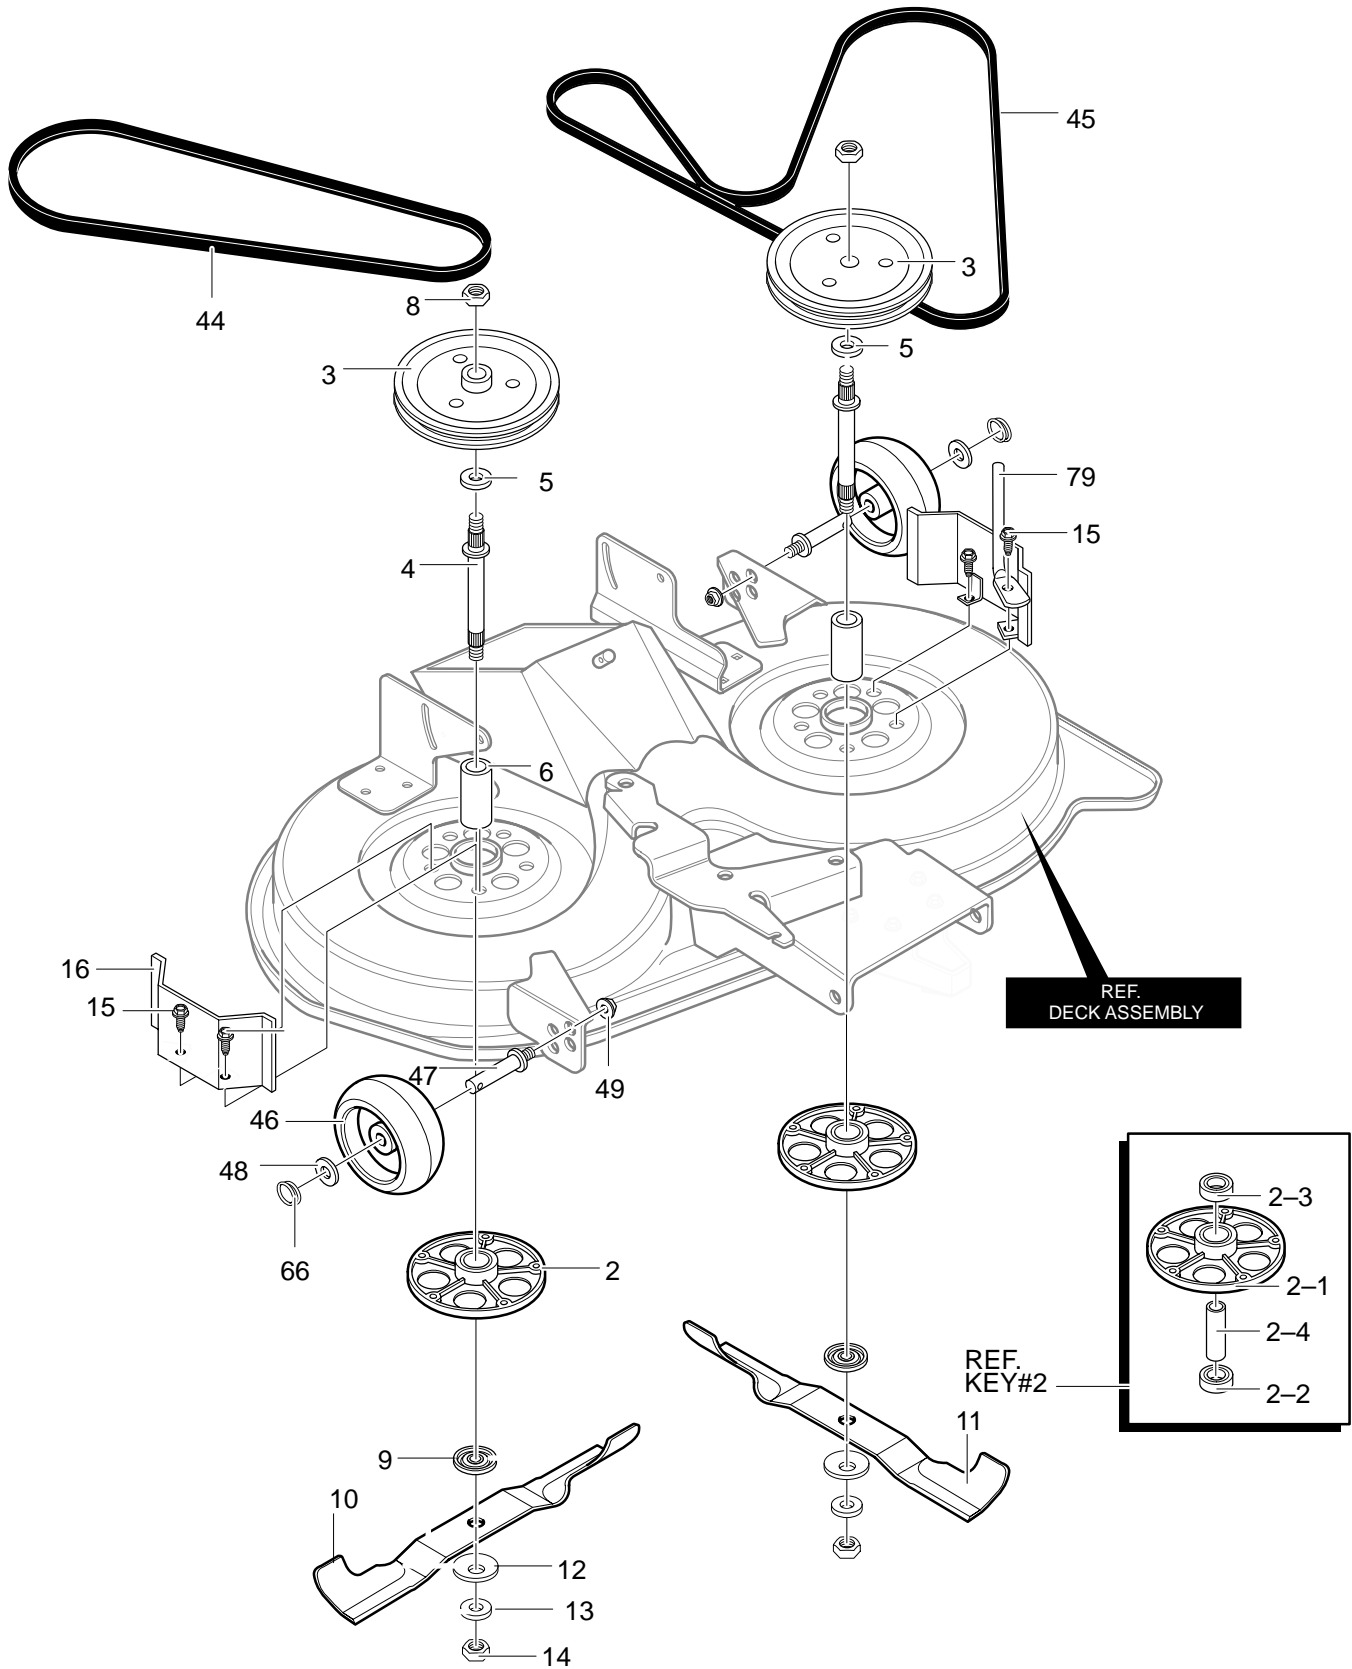

MODEL 40383x58C

REPAIR PARTS DECK ASSEMBLY

MODEL 40383x58C

REPAIR PARTS DECK ASSEMBLY

Key No.	Description	Part No.	Key No.	Description	Part No.
2	Assembly, Jackshaft Housing	94305	12	Washer, Bellville	710118
2-1	Housing, Jackshaft	94282	13	Flatwasher	710117
2-2	Bearing, Lower Jackshaft	92282	14	Nut, 9/16-18	711910
2-3	Bearing, Upper Jackshaft	92281	15	Screw, 3/8-16x1.00	711911
2-4	Spacer	90904	16	Pulley Cover	94288-821
3	Pulley, Deck	690020	44	Belt, V 46.5LG	710231
4	Jackshaft	91922	45	Belt, Deck	690071
5	Flatwasher	710117	46	Gauge Wheel	92683
6	Spacer	91903	47	Shoulder Bolt	711746
8	Nut, 9/16-18	711910	48	Flatwasher	711615
9	Adapter, Deck	94207	49	Nut, 3/8-16	711622
10	Blade, LH	690499	66	Circle Pin	711764
11	Blade, RH	690500	79	Rod, Belt Guide	95280