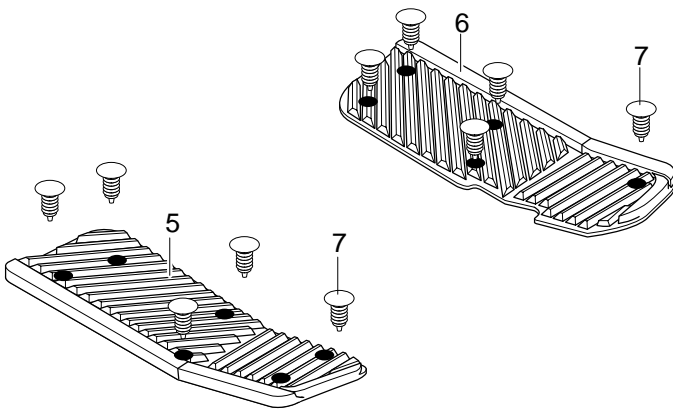

MODEL 40383x58C

REPAIR PARTS DECK ASSEMBLY

MODEL 40383x58C

REPAIR PARTS DECK ASSEMBLY

Key No.	Description	Part No.	Key No.	Description	Part No.
2	Assembly, Jackshaft Housing	94305	12	Washer, Bellville	710118
2-1	Housing, Jackshaft	94282	13	Flatwasher	710117
2-2	Bearing, Lower Jackshaft	92282	14	Nut, 9/16-18	711910
2-3	Bearing, Upper Jackshaft	92281	15	Screw, 3/8-16x1.00	711911
2-4	Spacer	90904	16	Pulley Cover	94288-821
3	Pulley, Deck	690020	44	Belt, V 46.5LG	710231
4	Jackshaft	91922	45	Belt, Deck	690071
5	Flatwasher	710117	46	Gauge Wheel	92683
6	Spacer	91903	47	Shoulder Bolt	711746
8	Nut, 9/16-18	711910	48	Flatwasher	711615
9	Adapter, Deck	94207	49	Nut, 3/8-16	711622
10	Blade, LH	690499	66	Circle Pin	711764
11	Blade, RH	690500	79	Rod, Belt Guide	95280

MODEL 40383x58C

REPAIR PARTS ELECTRICAL ASSEMBLY

Key No.	Description	Part No.	Key No.	Description	Part No.
1	Wire Harness	95378	14	Screw 1/4x.50	711619
2	Indicator Harness	690611	15	Nut, 1/4-20	711632
3	Rear Harness	95381	16	Ground Wire	95420
4	Wire Harness for Headlights	94103	17	Screw, 1/4x.50	711619
5	Bulb, Headlamp	52572	18	Seat Switch	94159
6	Cable Tie	57444	19	Battery 5 Plate	92739
7	Wire Clip, Adhesive	55939	20	Bolt, 1/4-20x.63	711680
8	Switch, Ignition	94762	21	Wing Nut	711636
10	Assy, Switch Double Pole Delta	690106	22	Battery Boot	335417
10-1	Switch, Double	320082	25	Flatwasher	711666
10-2	Boot, Switch	690074	27	Tape Switch	95330
10-3	Switch Cap	690075	28	Buzzer, For Bag Full	95391
11	Bulb, Indicator	57769	29	Wire, Lead Solenoid to Starter	711579
12	Switch, Limit	94136	—	15 Amp Fuse	302031
13	Solenoid	94613			