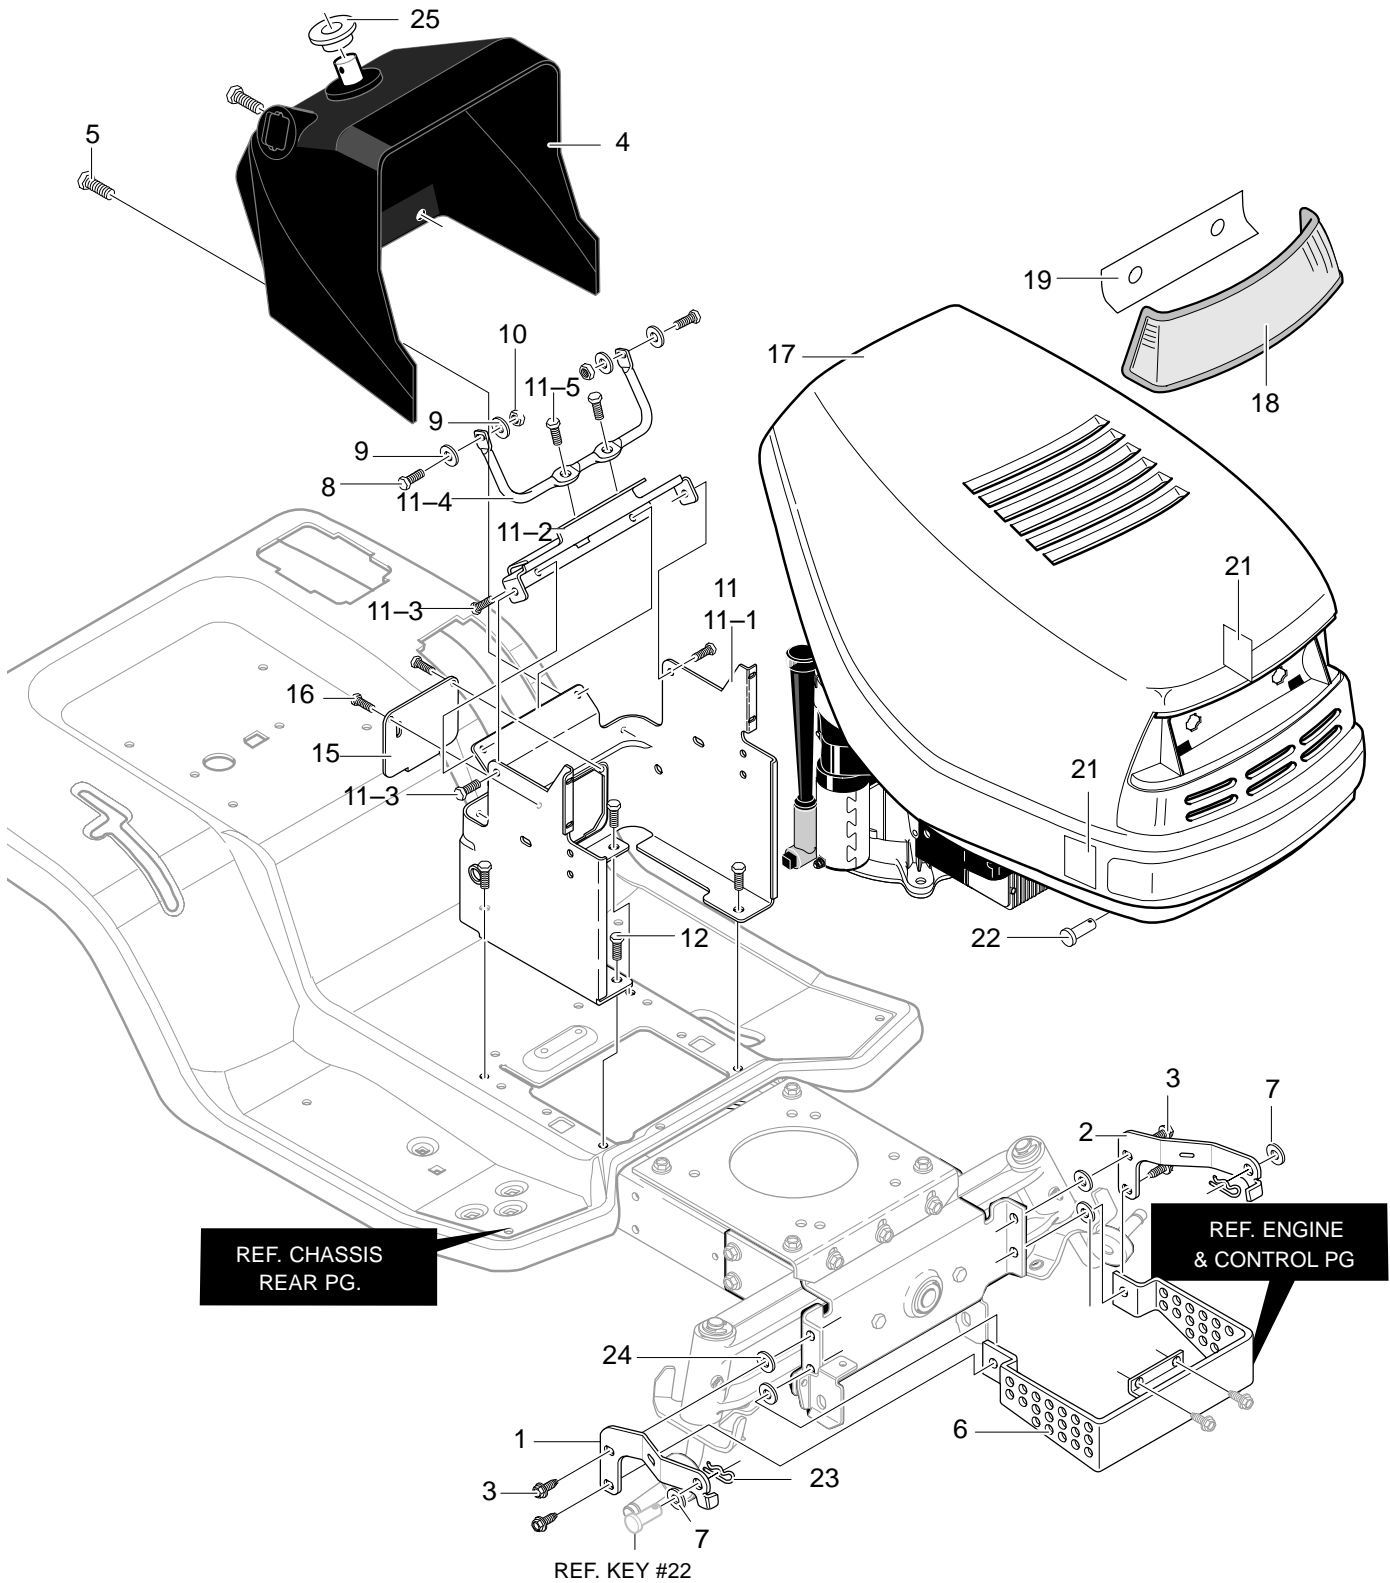

MODEL 40383x58C

REPAIR PARTS CHASSIS & HOOD ASSEMBLY

344695A

MODEL 40383x58C

REPAIR PARTS CHASSIS & HOOD ASSEMBLY

Key No.	Description	Part No.	Key No.	Description	Part No.
1	Bracket, Hood RH	95432-821	11-4	Rod, Dash Brace	95406
2	Bracket, Hood LH	95433-821	11-5	Screw, 1/4-20x.50	710264
3	Screw, 5/16-18x.75	711606	12	Screw, 10-24x.50	711606
4	Dash	690630	15	Panel, Access	95270-860
5	Screw, 1/4-14x.75	711762	16	Screw, 10-24x.50	711629
6	Heat Shield Guard	95195-821	17	Hood	328278
7	Washer, Flat Insulate	712480	18	Lens, Headlamp	302670
8	Screw, 1/4-20x.75	302628	19	Foil, Lens	308492
9	Washer, Flat .286x.63x.065	71067	21	Foil, Heat Reflector	301452
10	Nut, 1/4-20 Reghexctrlk	73826	22	Pin, Clevis	711856
11	Assembly, Lower Console	341569-860	23	Hair Pin	711682
11-1	Tower, Lower Dash	95425	24	Washer, Plastic	6711
11-2	Support, Steering	95426	25	Bushing, Steering Shaft	95404
11-3	Screw, 1/4-20x.50	710264	—	Instruction Book & Parts List	F-010723J