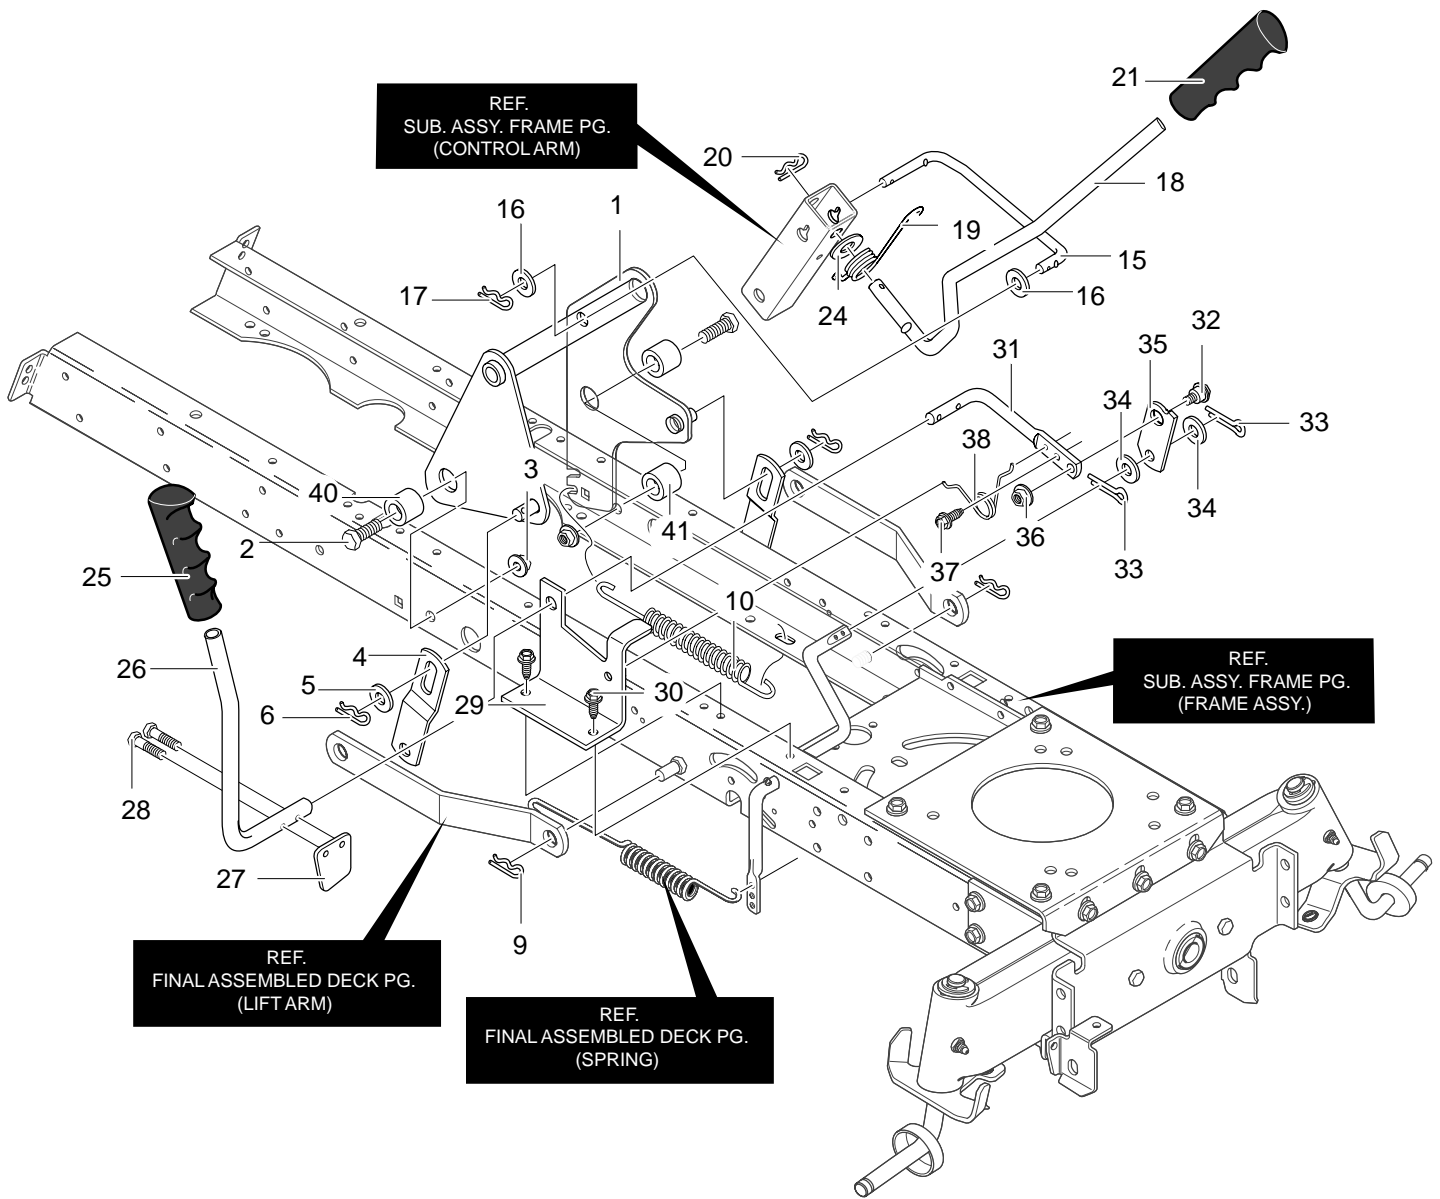

MODEL 40382x58C

REPAIR PARTS MOWER SUSPENSION ASSEMBLY

Key No.	Description	Part No.	Key No.	Description	Part No.
1	Assembly, Lift Arm	95233-821	25	Grip	94505
2	Screw, 1/2-13x1.50	711917	26	PTO Handle	690126
3	Nut, 1/2-13 Lock	711918	27	Paddle, Switch	95284
4	Bracket, Lift Link	94262-821	28	Screw, Thread Form	711621
5	Washer, Flat	711617	29	Bracket, PTO	94018-821
6	Hair Pin	711676	30	Screw, 5/16-18x.50	780055
9	Hair Pin	711676	31	Lever, PTO	95283
10	Spring, Extension	710235	32	Bolt, Shoulder 3/8-16	711613
15	Link-Lift Handle	711981	33	Hair Pin	711659
16	Washer, Flat	711617	34	Washer, Flat	711615
17	Hair Pin	711676	35	Link PTO	95282
18	Handle, Lift	690532	36	Nut, 3/8-16	711622
19	Torsion Spring	710111	37	Screw 5/16-18x.75	711606
20	Hair Pin	711676	38	Torsion Spring	710141
21	Grip, Lift	94506	40	Spacer	94309
24	Washer, Flat	711616	41	Spacer, Sleeve	56150