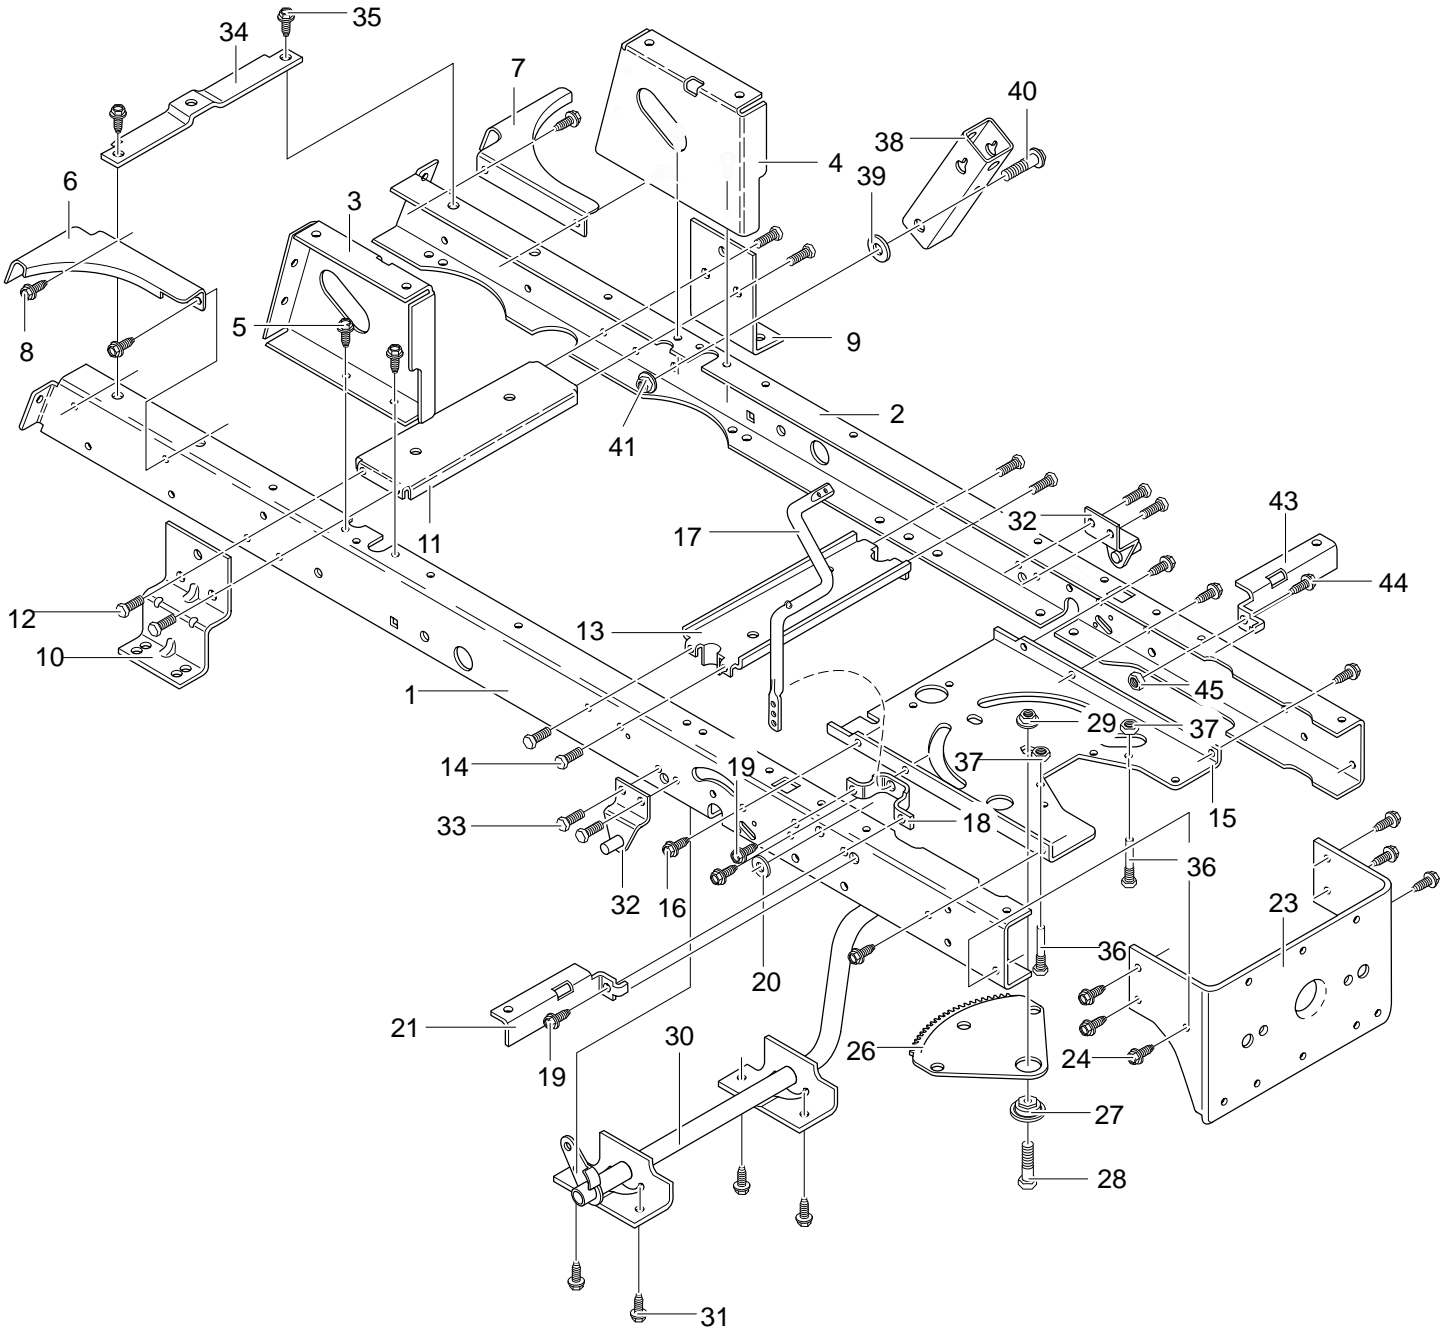

MODEL 40382x58C

REPAIR PARTS FRAME ASSEMBLY

343674A

MODEL 40382x58C

REPAIR PARTS FRAME ASSEMBLY

Key No.	Description	Part No.	Key No.	Description	Part No.
1	Frame, Rail RH	94564	23	Bracket, Hanger Rear	94013
2	Frame, Rail LH	94565	24	Screw, .312-18x.75	26X249
3	Support, Seat RH	94634	26	Gear, Sector	94121
4	Support, Seat LH	94633	27	Bearing, Sector Gear	94123
5	Screw, .312-18x.75	26X249	28	Screw, 5/16-18x1.00	001X84
6	Brace, BackPlate RH	94561	29	Nut, .31-18	15X115
7	Brace, BackPlate LH	94562	30	Clutch/Brake Pedal	94241
8	Screw, 5.312-18x.75	26X249	31	Screw, .312-18x.75	26X249
9	Bracket, Transaxle	94008	32	Bracket, Suspension Asm.	94285
10	Bracket, T/A RH-VST LH-MS	94234	33	Screw, .312-18x.75	26X249
11	Asm., Idler Mount Rear	94236	34	Brace, Rail	94566
12	Screw, .312-18x.75	26X249	35	Screw, .312-18x.75	26X249
13	Assy., Idler Mount, Front	94237	36	Zinc Screw Guide	93349
14	Screw, .312-18x.75	26X249	37	Nut, 5/16-18	015X79
15	Plate, Steering	690551	38	Bracket, Pivot	94015
16	Screw, .312-18x.75	26X249	39	Washer, Flat	845
17	Crank, PTO	690394	40	Bolt, Shoulder 3/8-16	009X53
18	Bracket, Bell Crank	94005	41	Nut, 3/8-16	015X84
19	Screw, .312-18x.75	26X249	43	Bracket, Seat Deck LH	690036
20	Washer, Flat	120395	44	Screw, .312-18x.75	26X249
21	Bracket, Seat Deck RH	690035	45	Nut, 5/16-18	015X79