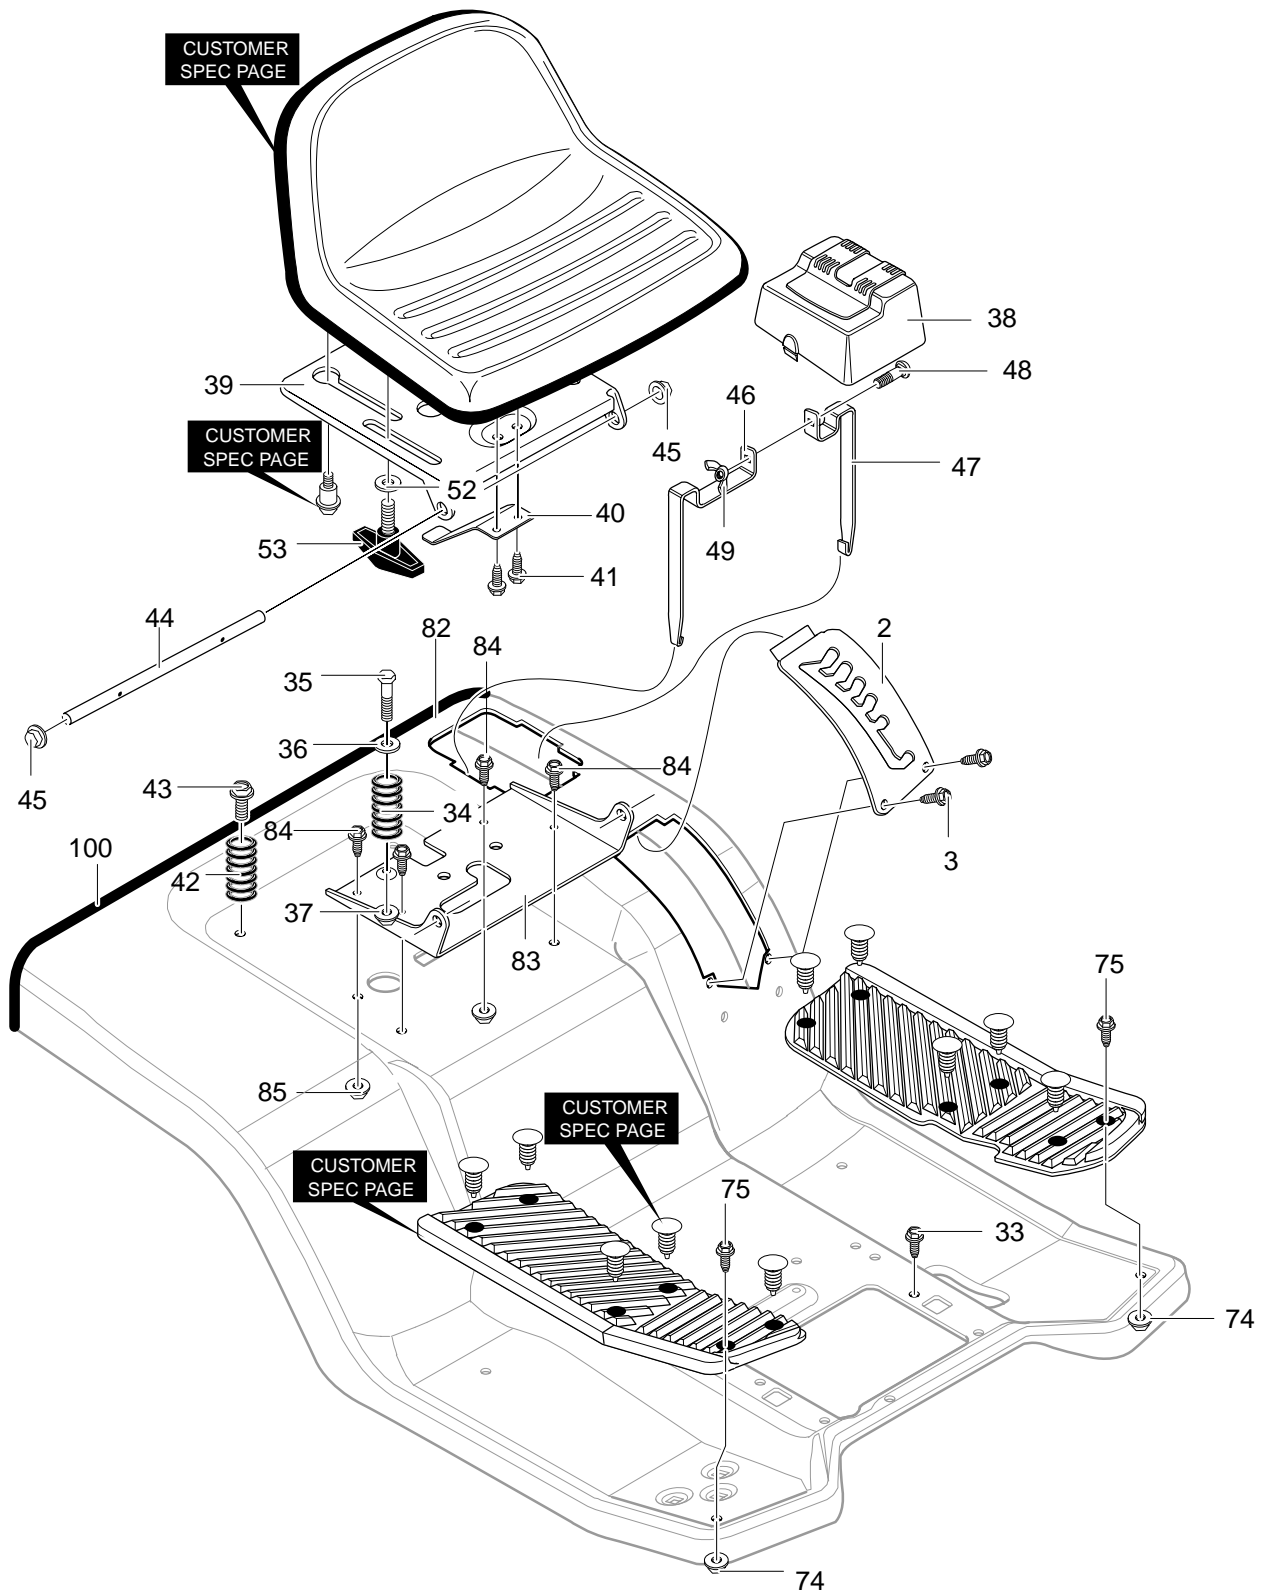

MODEL 40382x58C

REPAIR PARTS REAR CHASSIS ASSEMBLY

Key No.	Description	Part No.	Key No.	Description	Part No.
2	Plate, Lift Detent	95190-821	45	Nut, Push Cap	711627
3	Screw, #12x.50	711741	46	Battery Bracket, LH	95393-821
33	Screw, 5/16-18x.75	711606	47	Battery Bracket, RH	95394-821
34	Spring, Compression	710136-821	48	Bolt, Carriage 1/4-20x.63	711680
35	Shoulder Bolt 1/4-20	711610	49	Nut, Wing 1/4-20	711636
36	Zinc Washer Cup	95293	52	Washer, Flat	711644
37	Nut, 1/4-20 Centerlock	302635	53	Bolt, Wing 5/16-18x.50	711747
38	Cover, Battery	94200	74	Nut, 5/16-18	710026
39	Support, Seat	94154-898	75	Bolt, Carriage 5/16-18x.75	711891
40	Spring-Leaf	94057	82	Seat Deck Pedal	94311-898
41	Screw, 1/4-20x.50	711592	83	Bracket, Pivot Seat	94153-898
42	Spring, Compression	710109-821	84	Screw, 5/16-18x.75	711606
43	Screw, 5/16-18x.75	711606	85	Nut, 5/16-18	711634
44	Hinge Seat Pivot	95294	100	Trim 41.00 Inches	95105