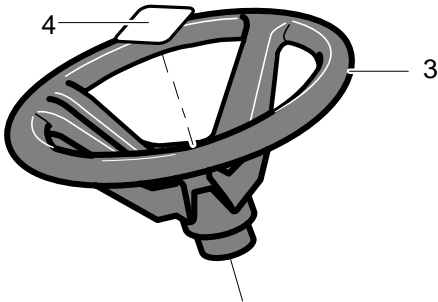

Key No.	Description	Part No.
1	Ignition Key	327349
2	Cover, Pedal Brake/Clutch	21544
3	Steering Wheel	95184
4	Insert, 4-Spoke	711325
5	Footrest Pad RH	95438
6	Footrest Pad LH	95437
7	Ratchet Fastener	311087
8	Seat	95444
9	Shoulder Bolt 5/16-18	711654