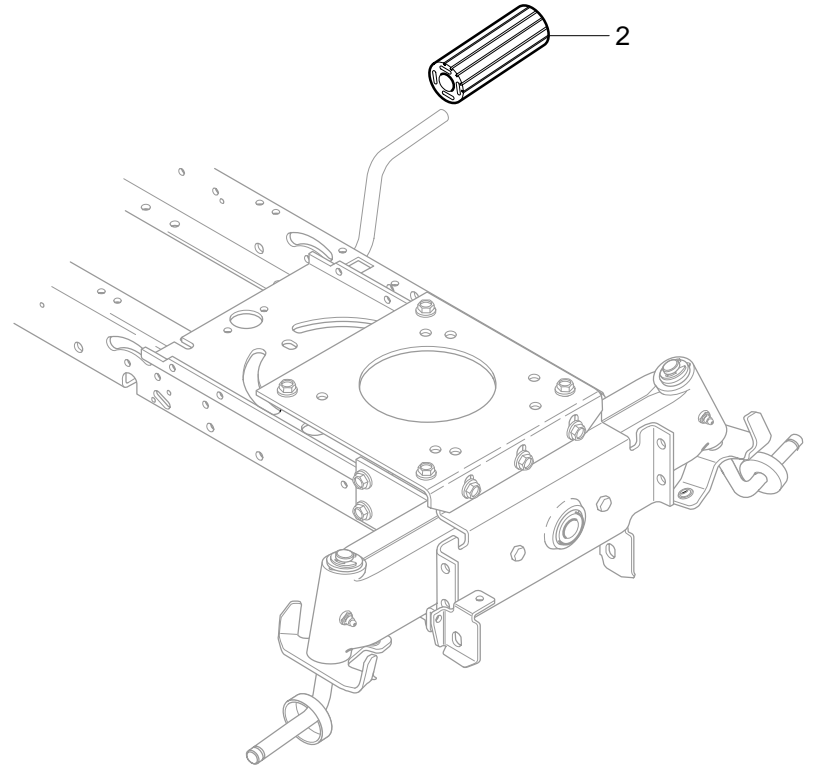

Key No.	Description	Part No.
1	Ignition Key	327349
2	Cover, Pedal Brake/Clutch	21544
3	Steering Wheel	95184
4	Insert, 4-Spoke	711325
5	Footrest Pad RH	95438
6	Footrest Pad LH	95437
7	Ratchet Fastener	311087
8	Seat	95444
9	Shoulder Bolt 5/16-18	711654