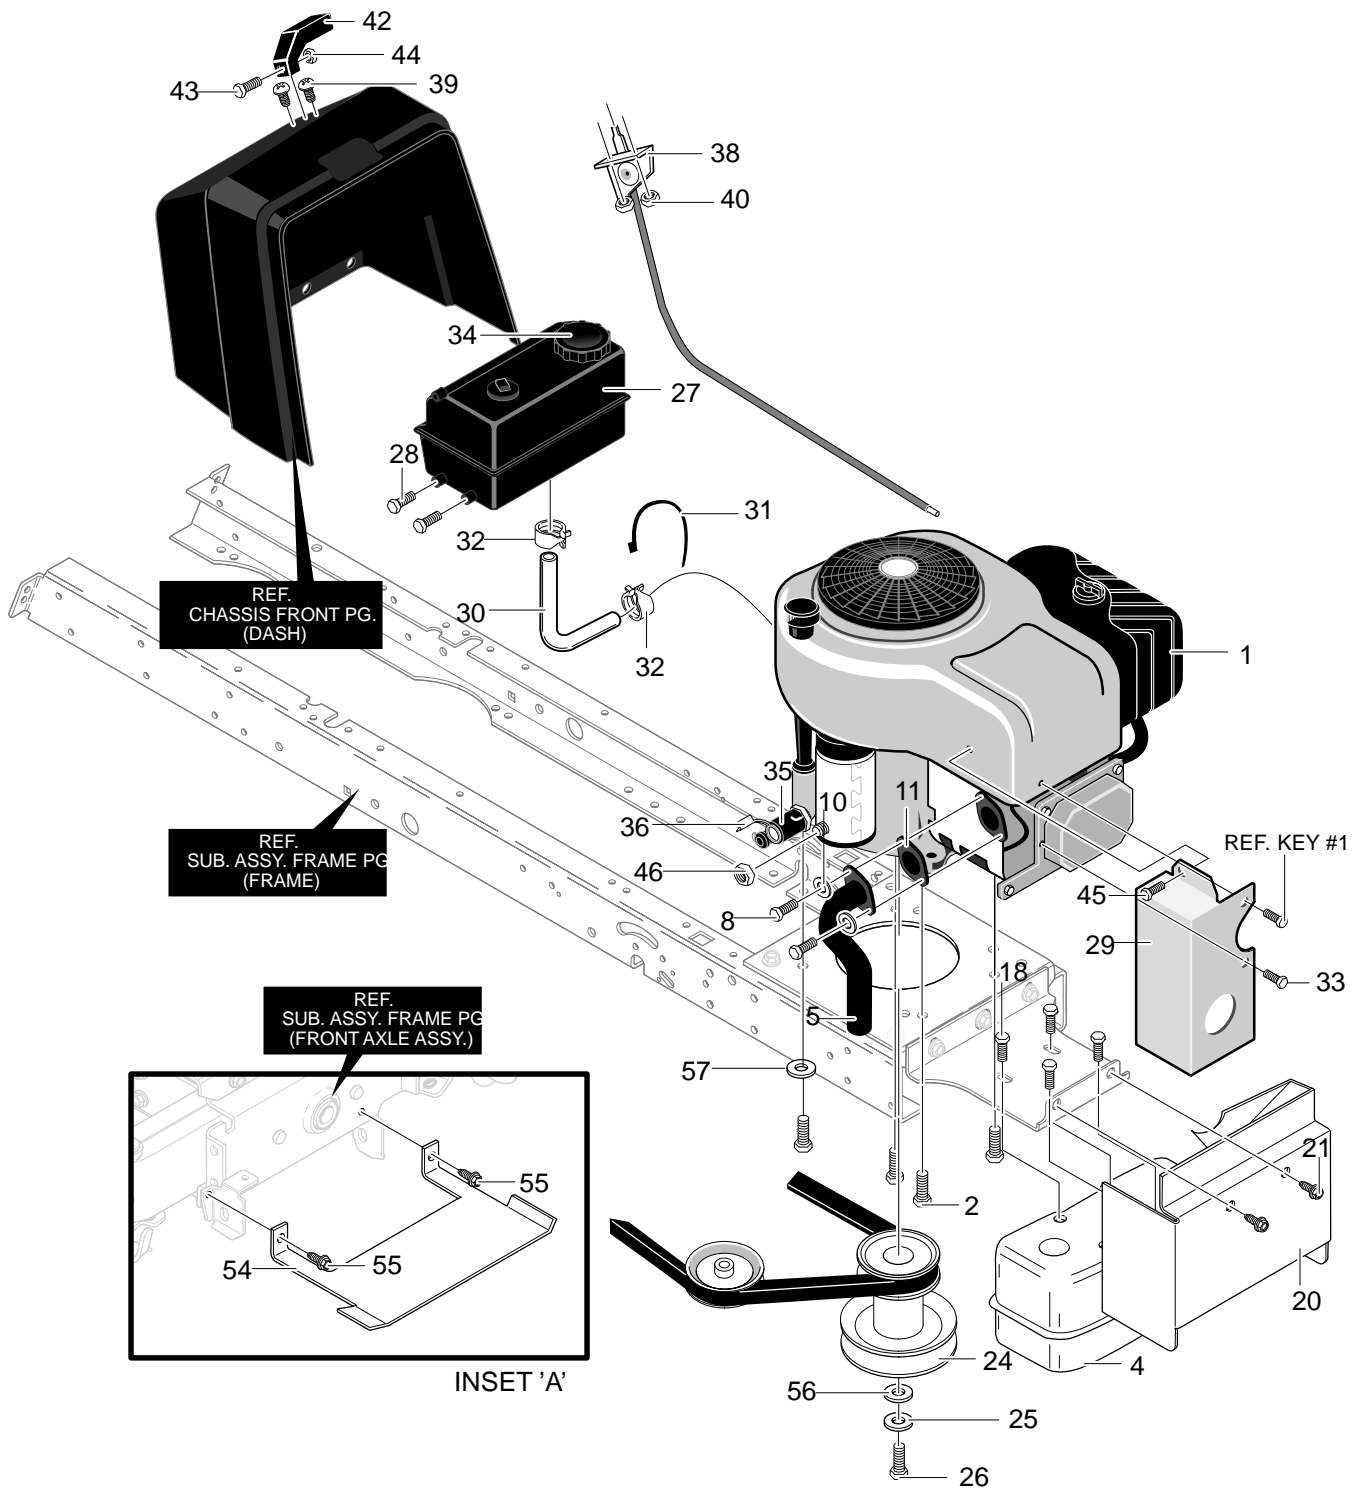

MODEL 40382x58C

REPAIR PARTS ENGINE AND CONTROL ASSEMBLY

Key No.	Description	Part No.	Key No.	Description	Part No.
1	15.5HP (See Engine Manual)	Engine	31	Cable Tie	57444
—	Clip, Speed	94951	32	Clamp, Fuel Clamp	336890
2	Engine Bolt	0025x7	33	Screw, 1/4–20x.50	711592
4	Muffler, Single Cyclinder	94654	34	Gas Cap	12501
5	Exhaust Tube	94657	35	Oil Drain Valve Assembly	325547
8	Screw, 5/16–18x.75	313676	36	Cap, Oil Drain Valve	327422
10	Washer, Hvsptlk	313679	38	Throttle Control	95370
11	Gasket, Muffler	91309	39	Screw, 10–24x.63	711755
18	Screw, 1/4–20x.63	711642	40	Nut, #10–24	711754
20	Heat Shield Lower Front	95439–821	42	Knob, Throttle Control	94931
21	Screw, 5/16–18x.75	711606	43	Screw, #8–32	711750
24	Stack Pulley	690456	44	Nut, #8–32	711748
25	Washer, Regsptlk	120383	45	Screw, 10–16x.50 Drill	711593
26	Screw, 7/16–20	1X169	46	Nut, 1/4–20	711601
27	Tank, Fuel 1.5 Gal.	309853	54	Shield, Anti–Dehydration	95192–821
28	Screw, 15tpx	711681	55	Screw, 5/16–18x.75	711606
29	Heat Shield, Side	333772–821	56	Flatwasher, .480x1.00	17x170
30	Gas line 12 Inches	42258	57	Washer, Exlk	711668