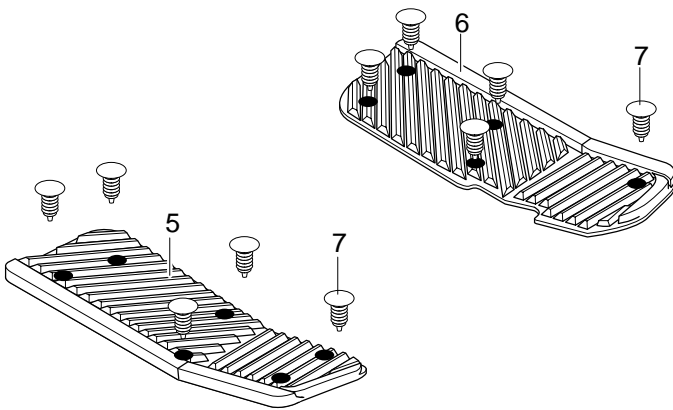

Key No.	Description	Part No.
1	Ignition Key	327349
2	Cover, Pedal Brake/Clutch	21544
3	Steering Wheel	95184
4	Insert, 4-Spoke	711325
5	Footrest Pad RH	95438
6	Footrest Pad LH	95437
7	Ratchet Fastener	311087
8	Seat	95444
9	Shoulder Bolt 5/16-18	711654