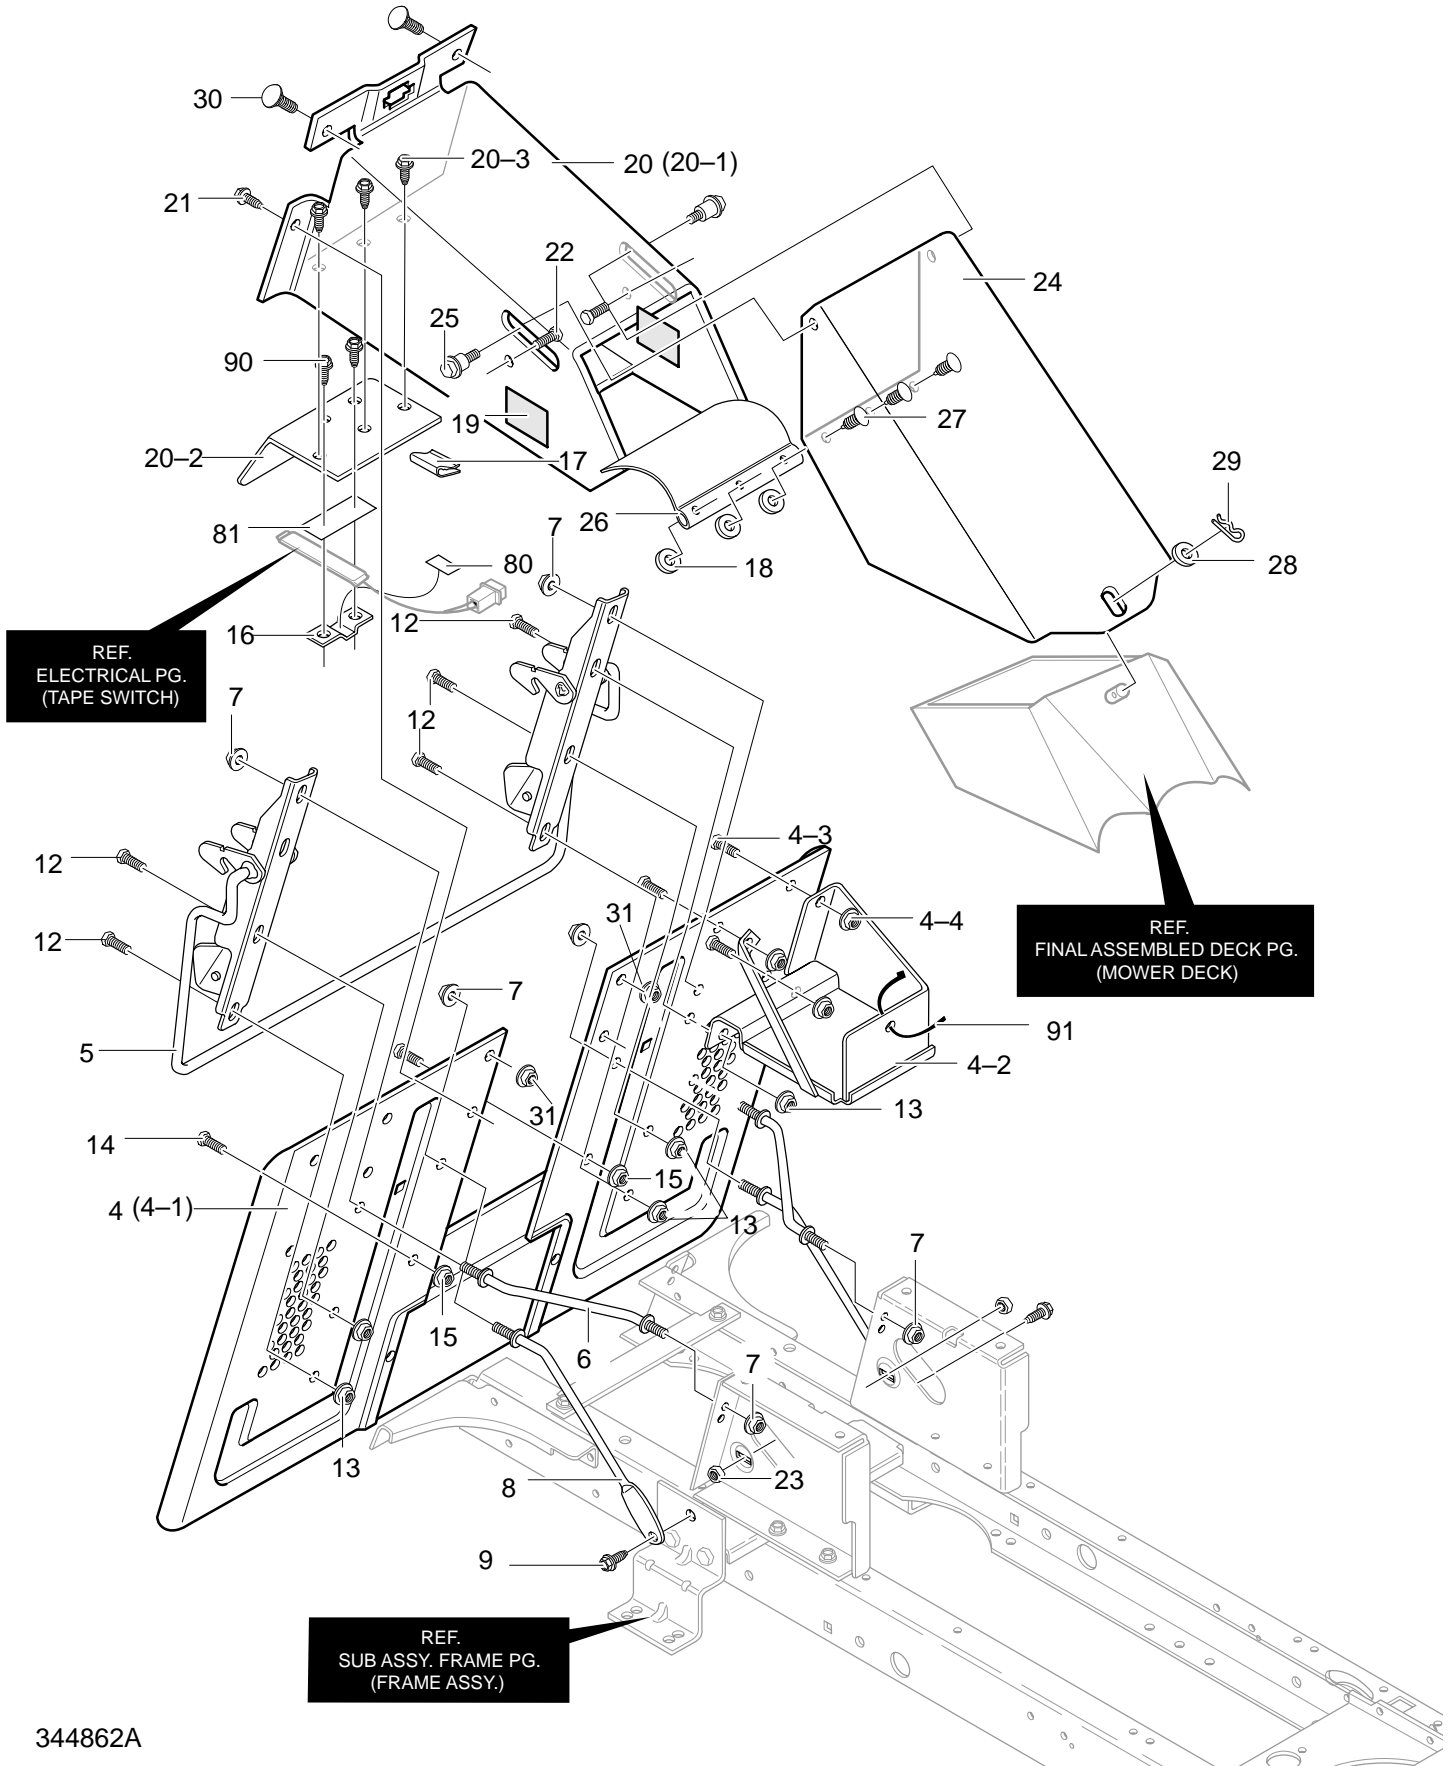

# MODEL 40382x58C

# REPAIR PARTS CHASSIS & HOOD ASSEMBLY

Key No.	Description	Part No.	Key No.	Description	Part No.
1	Bracket, Hood RH	95432-821	15	Panel, Access	95270-898
2	Bracket, Hood LH	95433-821	16	Screw, 10-24x.50	711629
3	Screw, 5/16-18x.75	711606	17	Hood	94950
4	Dash	690630	18	Lens, Headlamp	302670
5	Screw, 1/4-14x.75	711762	19	Foil, Lens	308492
6	Heat Shield Guard	95195-821	21	Foil, Heat Reflector	301452
7	Washer, Flat Insulate	712480	22	Pin, Clevis	711856
8	Screw, 1/4-20x.75	302628	23	Hair Pin	711682
9	Washer, Flat .286x.63x.065	71067	24	Washer, Plastic	6711
10	Nut, 1/4-20 Reghexctrlk	73826	25	Bushing, Steering Shaft	95404
11	Assembly, Lower Console	341569-898		Decal, Marathon LH Hood	710899
11-1	Tower, Lower Dash	95425		Decal, Marathon RH Hood	710900
11-2	Support, Steering	95426		Decal, Marathon 15.5	710897
11-3	Screw, 1/4-20x.50	710264		Decal, Hood Bumper Oleo Mac	710893
11-4	Rod, Dash Brace	95406		Decal, Console 15.5/102	710893
11-5	Screw, 1/4-20x.50	710264	—	Instruction Book & Parts List	F-010713J
12	Screw, 10-24x.50	711606			