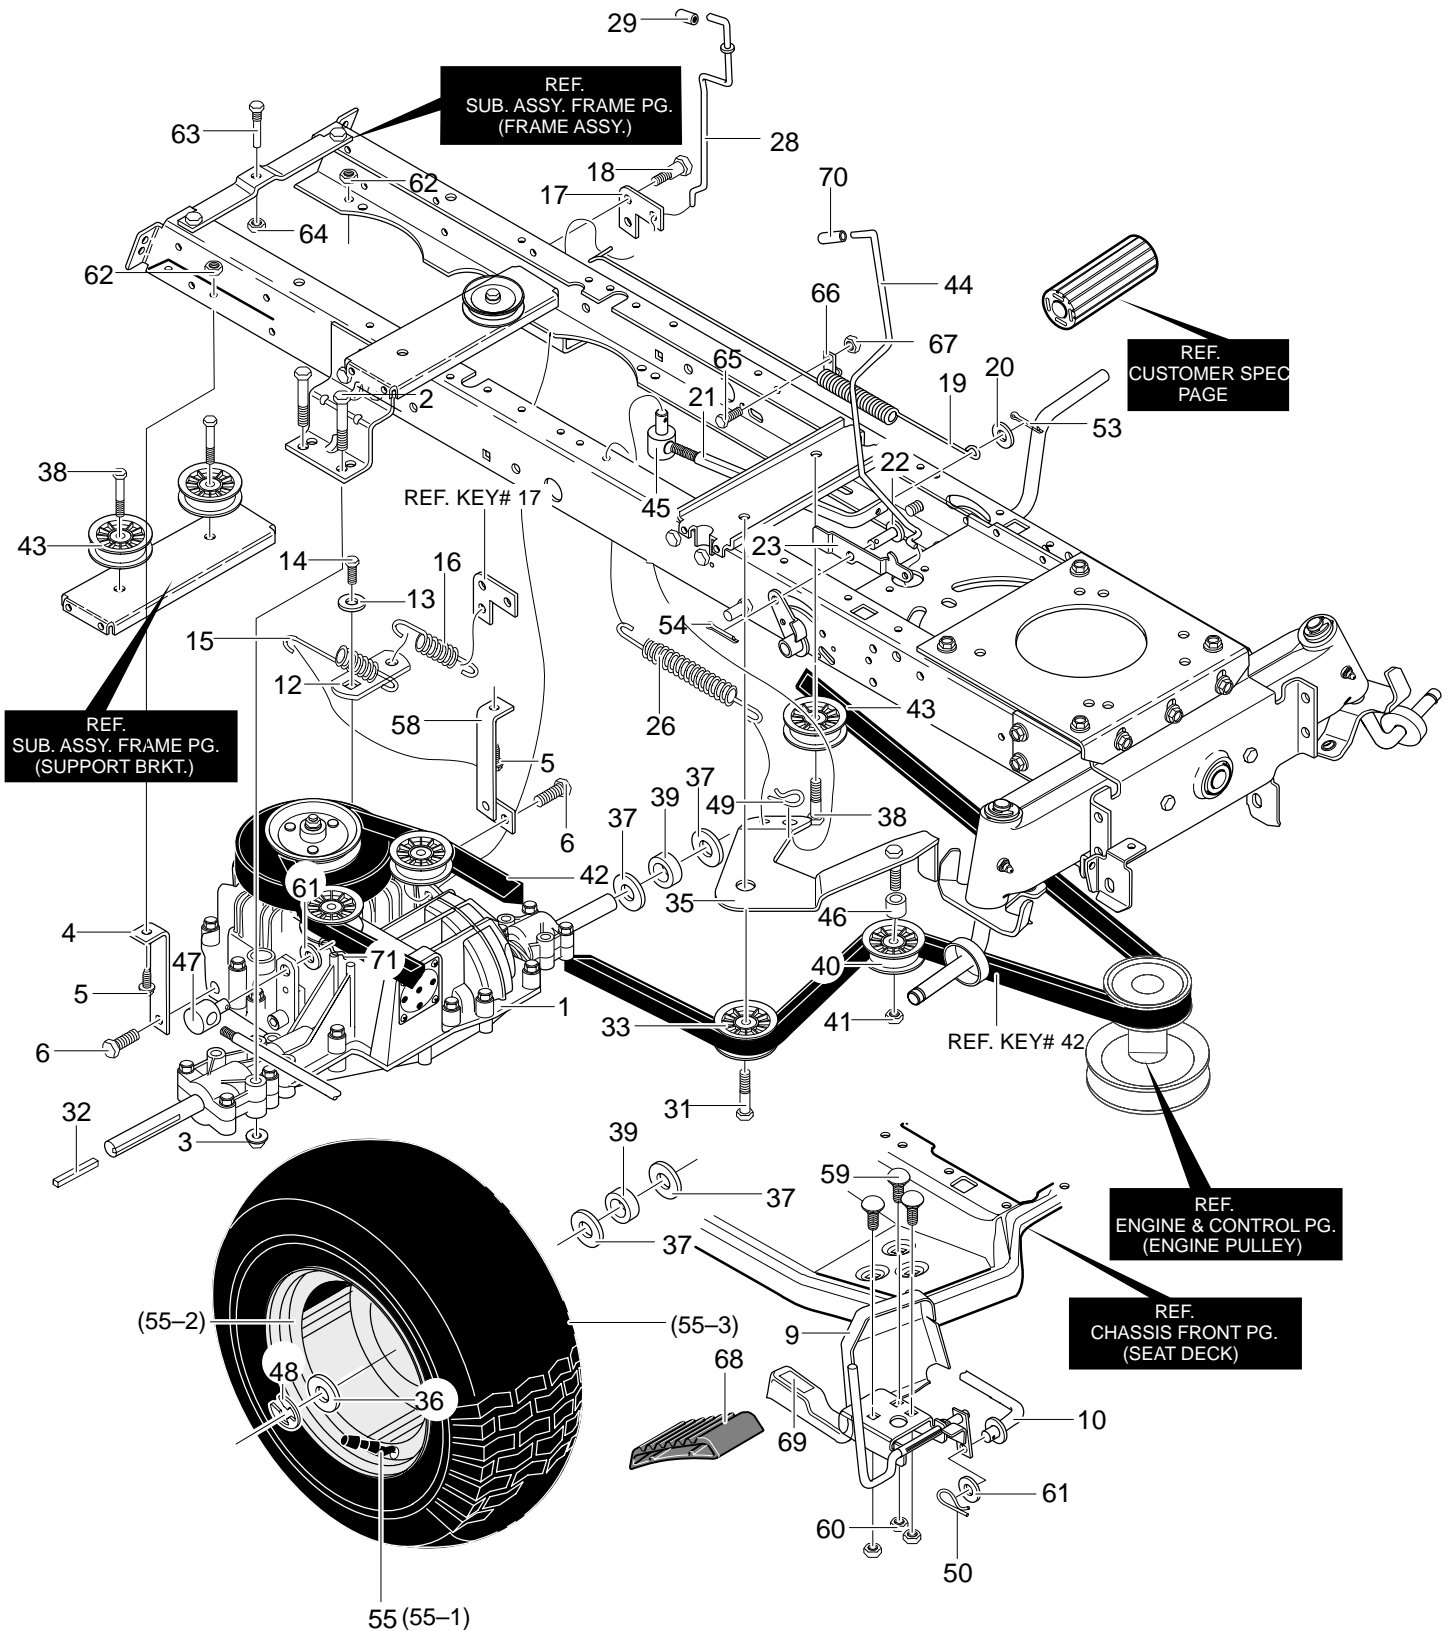

MODEL 40382x58C

REPAIR PARTS MOTION DRIVE

345010B

MODEL 40382x58C

REPAIR PARTS MOTION DRIVE

Key No.	Description	Part No.	Key No.	Description	Part No.
1	Transaxle, MST205	*	41	Nut, 3/8-16	711920
2	Screw, 5/16-18X2.50	711669	42	Belt, V 4L 112.75	94609
3	Nut, 5/16-18	711634	43	Pulley, Idler	1001065
4	Bracket, Stabilizer Hydro	94224-821	44	Park Brake control Rod	690046
5	Screw, 5/16-18x1.00	711893	45	Nut, 5/16-18 Adjusting	711898
6	Screw, 5/16-18x.75	710268	46	Spacer, 1/2 to 17mm	690369
9	Pedal Assy. Hydro	690134-821	47	Adjusting Nut, 1/2-13	711594
10	Rod, Foot Control	690018	48	E-Ring	0011x3
12	Bracket, Shift	323212	49	Pin, Hair	711659
13	Washer, Transaxle	711895	50	Pin, Hair	711676
14	Screw, 1/4-28x.750	01x145	53	Pin, Cotter	71081
15	Spring, Transaxle	94622	54	Pin, Cotter	71081
16	Spring	326780	55	Tire & Rim	692511
17	Bracket, Disconnect Lever	94621-821	55-1	Valve Stem	338512
18	Bolt, 5/16-18 HSH	711896	55-2	Rim	338524
19	Spring, Brake	95424	55-3	Tire	338525
20	Washer, Flat	711921	58	Asm., Weld Bracket, Stabilizer	94225-821
21	Rod, Clutch	690016	59	Bolt, Carriage 5/16-18x.75	711688
22	Pin, Clevis	711903	60	Nut, 5/16-18 Hexwdfllk Whiz	710026
23	Latch, Park Brake	95290	61	Flatwasher, .515x.88x.0	711894
26	Spring, Tension	711522	62	Nut, 5/16-18 Hexwdfllk	710026
28	Rod, Disconnect	690015	63	Screw Guide	711745
29	Grip, Hydro Disconnect	690032	64	Nut, 5/16-18 Hexwdfllk Whiz	710026
31	Screw, 3/8-16x1.25	711905	65	Screw, 1/4-20x.50	313686
32	Key, Square	52928	66	Retainer, Wire	711742
33	Pulley, Idler	1001065	67	Nut, 1/4-20 Wdfllwhiz-Lk	780285
35	Assy, Idler Arm Traction	94238-821	68	Pedal, Pad Sandpaper	94516
36	Washer, Flat	711758	69	Pad, Toe Sandpaper	93249
37	Washer, Flat	711904	70	Cap, Dump Valve Rod	335980
38	Screw, 3/8-16x1.25	711905	71	Hair Pin	711682
39	Spacer	95274	—	Hubcap	94618
40	Pulley, Idler	690409			

* Contact your nearest transaxle dealer for parts and service.

For information on Replacement Parts see the Central Parts Distributor in your area.