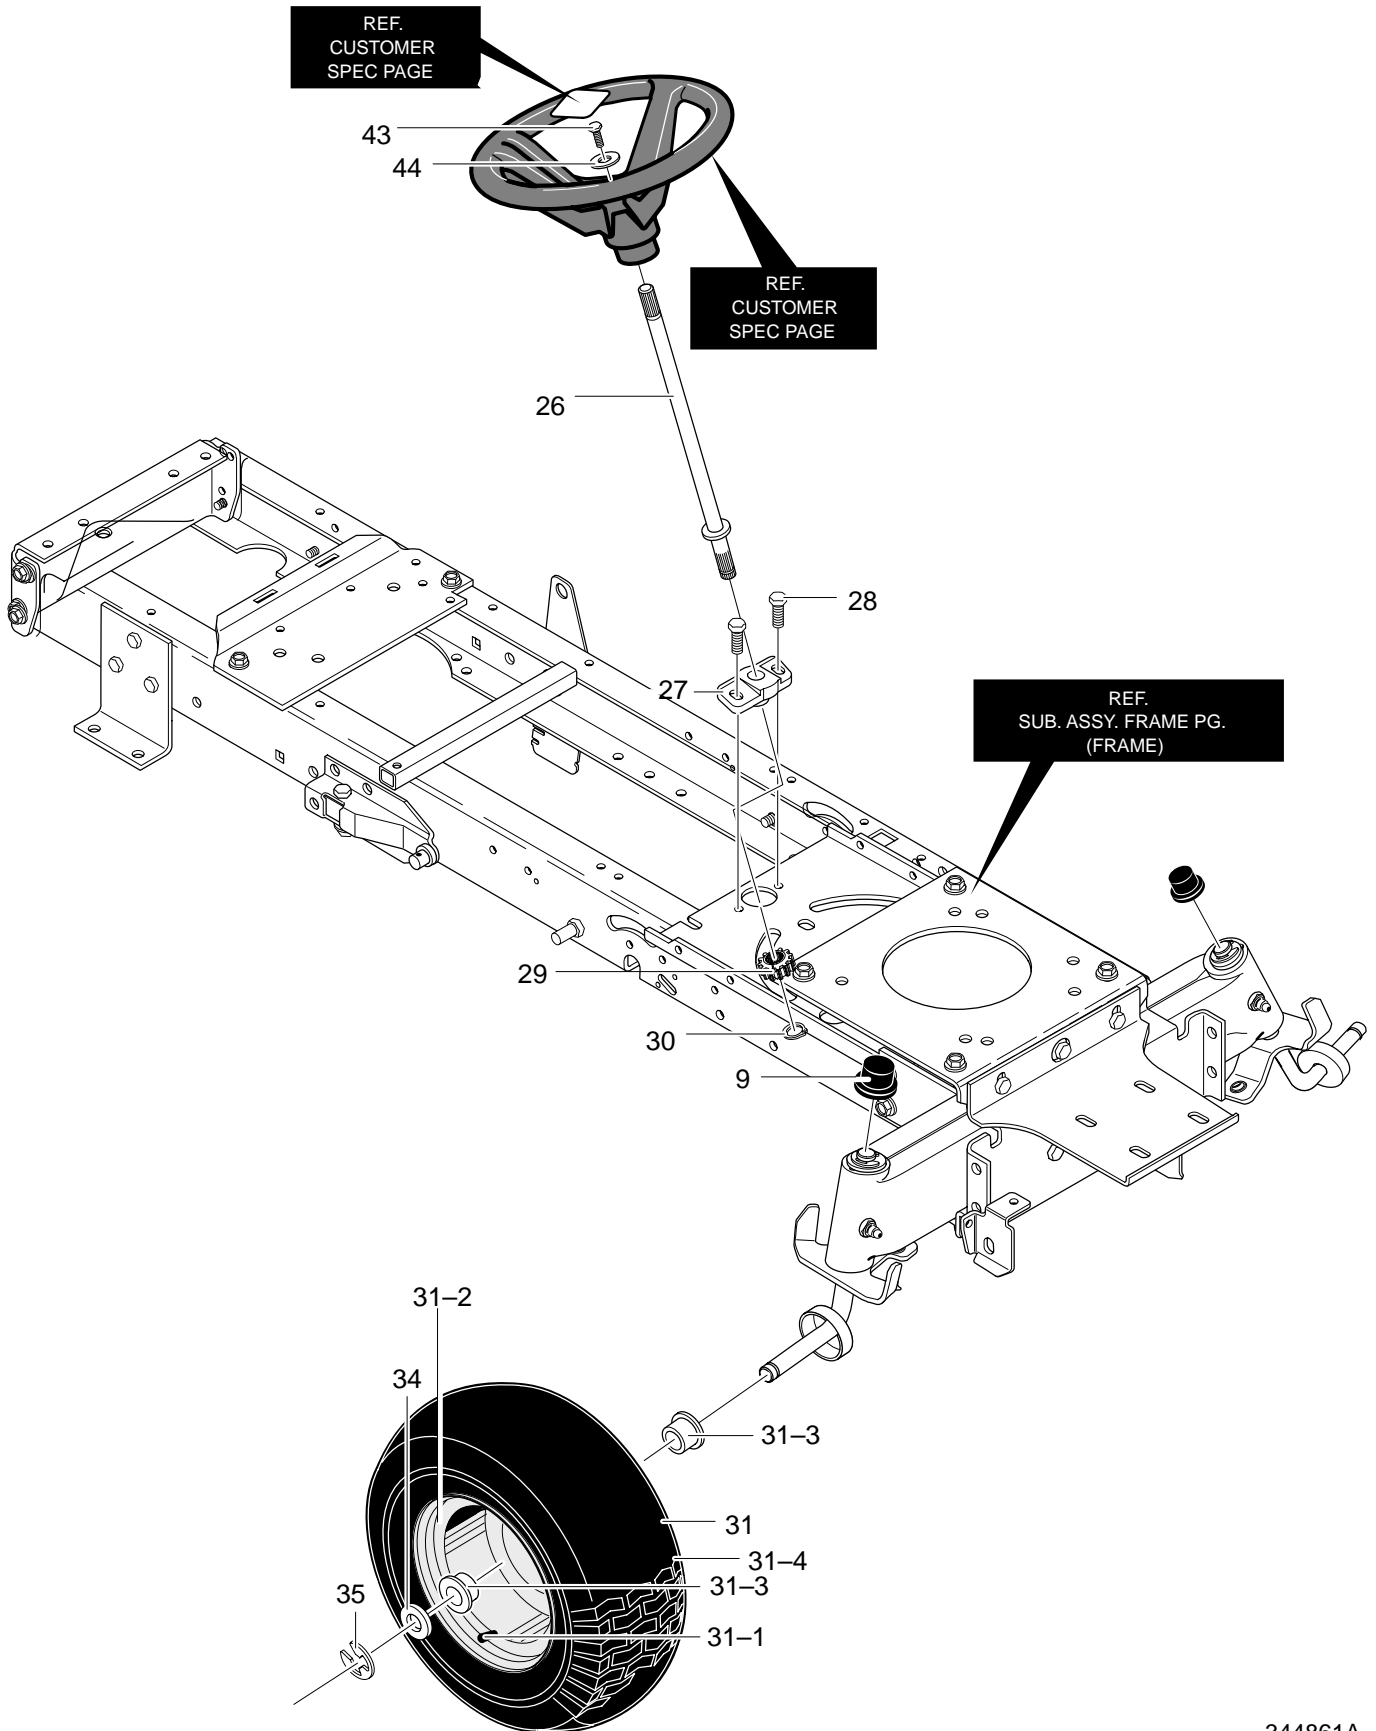

Key No.	Description	Part No.
9	Dust Hub Cap	94618
26	Shaft, Steering	94520
27	Bearing—Lower	94124
28	Screw, 5/16—18x.75	711606
29	Gear, Pinion	94122
30	Retaining Ring	710102
31	Tire & Rim	692641
31-1	Valve Stem	338512
31-2	Rim	338517
31-3	Bearing	338513
31-4	Tire	338514
34	Flatwasher	711758
35	E-Ring	0011x3
43	Screw, 1/4—20x.75	711719
44	Flatwasher	711663
—	Hub Cap	94618