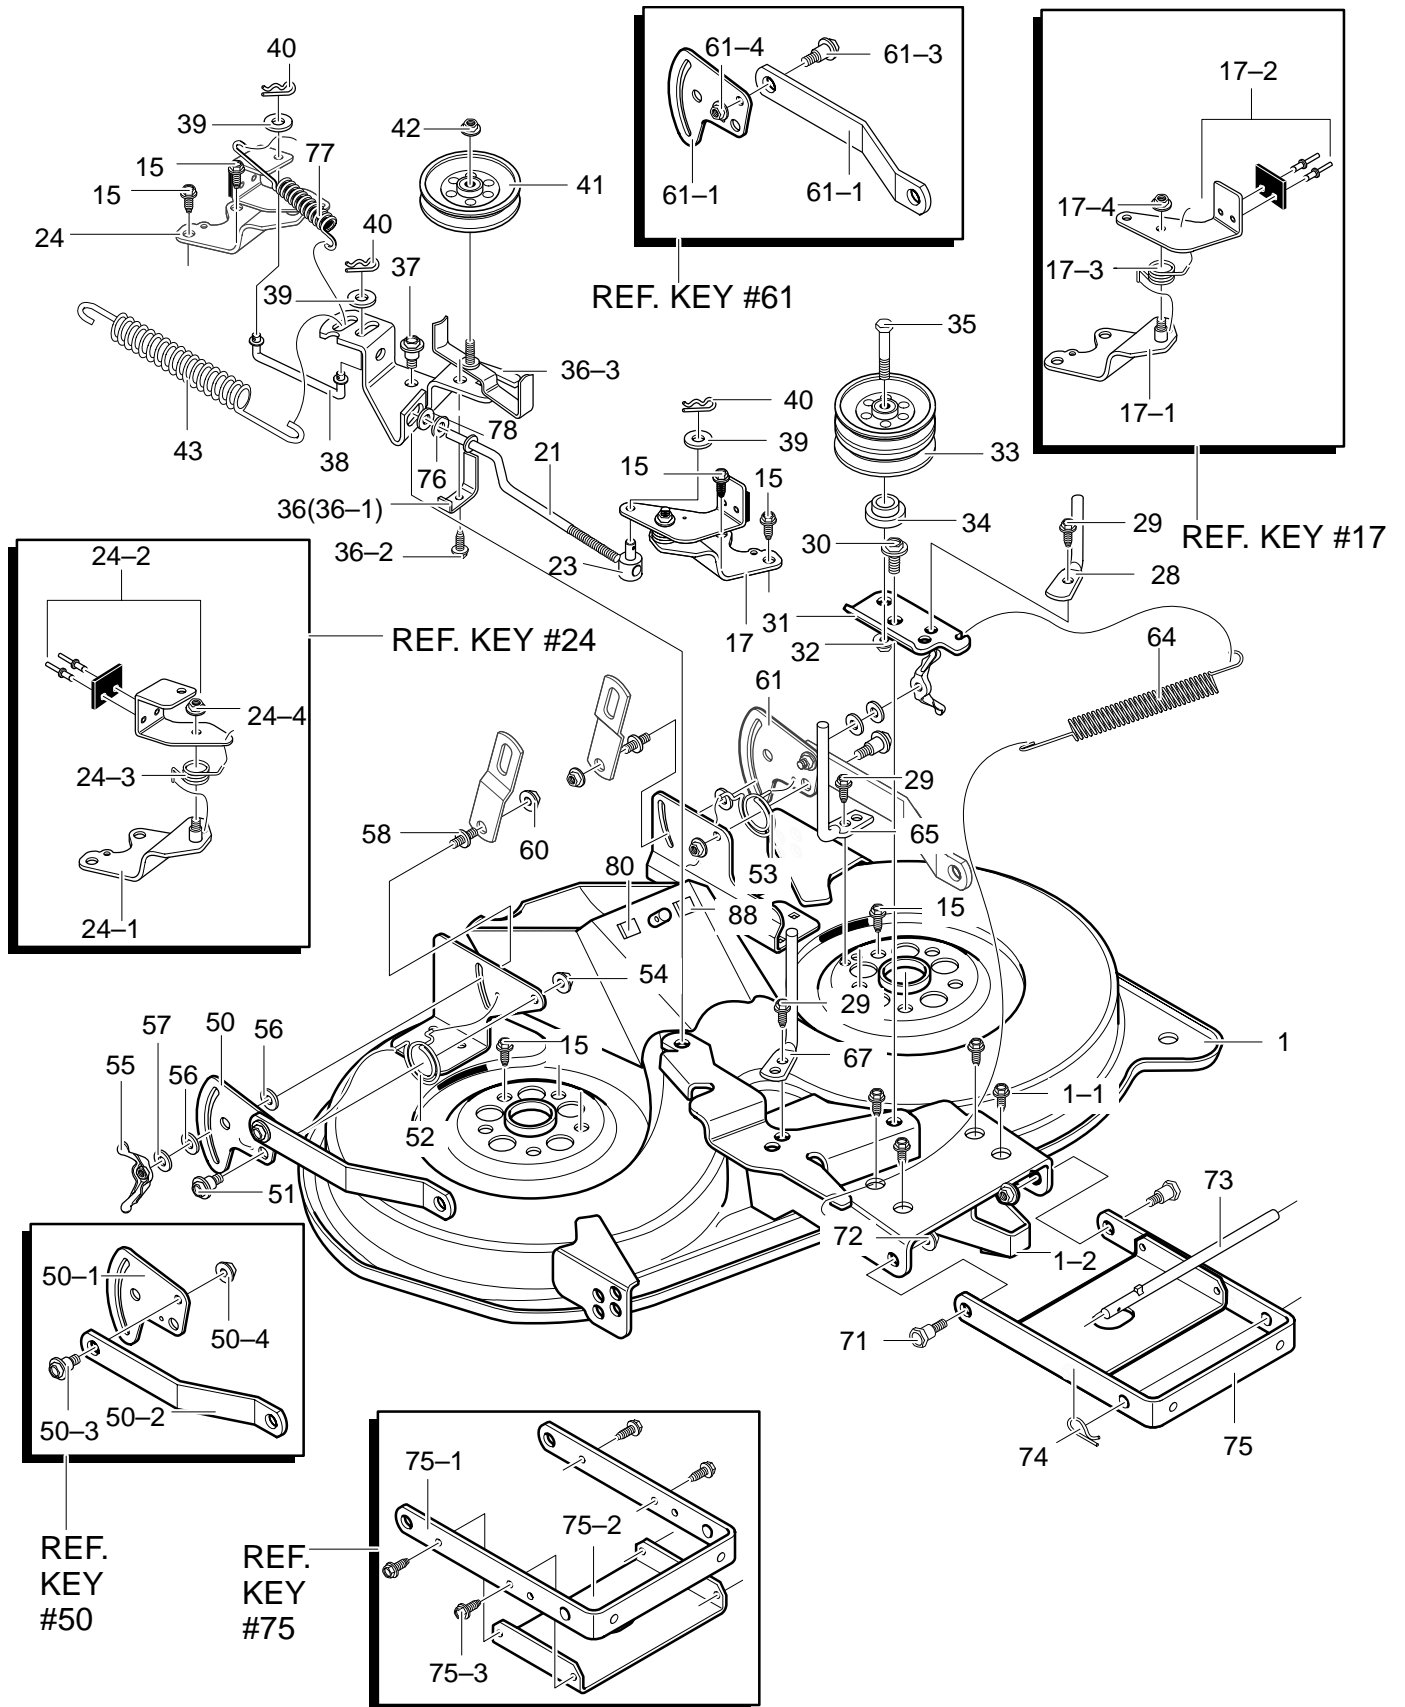

MODEL 40382x58C

REPAIR PARTS DECK ASSEMBLY

344276C

MODEL 40382x58C

REPAIR PARTS DECK ASSEMBLY

Key No.	Description	Part No.	Key No.	Description	Part No.
1	Housing, 40" Deck	690109-821	50-1	Plate-Suspension	94128
17	Brake Arm Assembly LH	94665-821	50-2	Suspension Bracket Rear	94055
17-1	Brake Support Assembly LH	94293	50-3	Bolt, Shoulder	710095
17-2	Brake Arm	94291	50-4	Nut, 3/8-16	710140
17-3	Spring, Torsion	710110	51	Bolt, Shoulder	711611
17-4	Nut, 5/16-18	710205	52	Spring, Torsion RH	710112
21	Link, Brake LH	690021	53	Spring, Torsion LH	710113
23	Nut, Adjusting	711591	54	Nut, 3/8-16	711622
24	Brake Arm Assembly RH	94664-821	55	Wingnut, 5/16-18	711600
24-1	Brake Support RH	94294	56	Pad, Friction	94137
24-2	Brake Arm RH	94292	57	Washer	711628
24-3	Spring, Torsion	710077	58	Pin, Hanger	711595
24-4	Nut, 5/16-18	710205	60	Nut, 3/8-16	711622
28	Belt Guide	711912	61	Assy., Plate Rear Sus Brkt., LH	690159-821
29	Screw, 5/16-18x.50	780055	61-1	Plate-Suspension	94128
30	Bolt, Shoulder	711613	61-2	Suspension Bracket, Rear	94055
31	Arm, Double Idler	94261-821	61-3	Bolt, Shoulder	710095
32	Nut, 3/8-16	711622	61-4	Nut, 3/8-16	710140
33	Pulley, Idler Double Vee	94279	64	Spring, Extension	710233
34	Spacer	94269	65	Belt Guide	711913
35	Screw, 3/8-16x3.00	711915	67	Belt Guide	690030
36	Idler Arm Assembly	94973-821	71	Shoulder Bolt	711611
36-1	Spring,-Belt Guide	94312	72	Nut, 3/8-16	711622
36-2	Screw, 1/4-20x.50	710264	73	Rod, Hanger	95295
36-3	Idler Arm	94298	74	Hair Pin	711676
37	Bolt, Shoulder	711613	75	Assembly, Bracket & Stiffener	690058-821
38	Link, Brake RH	690023	75-1	Bracket, Front Suspension	94058
39	Washer, Flat	712480	75-2	Stiffener	95057
40	Hair Pin	711682	75-3	Screw, 5/16-18x.75	710079
41	Pulley, Idler	690024	76	Flatwasher	583409
42	Nut, 3/8-16	711622	77	Spring, Extension	710658
43	Spring, Extension	710234	78	Washer, Flat	712480
50	Assy, Plate,Rear Sus Bkt RH	690158-821	80	Pad, Adhesive	318197