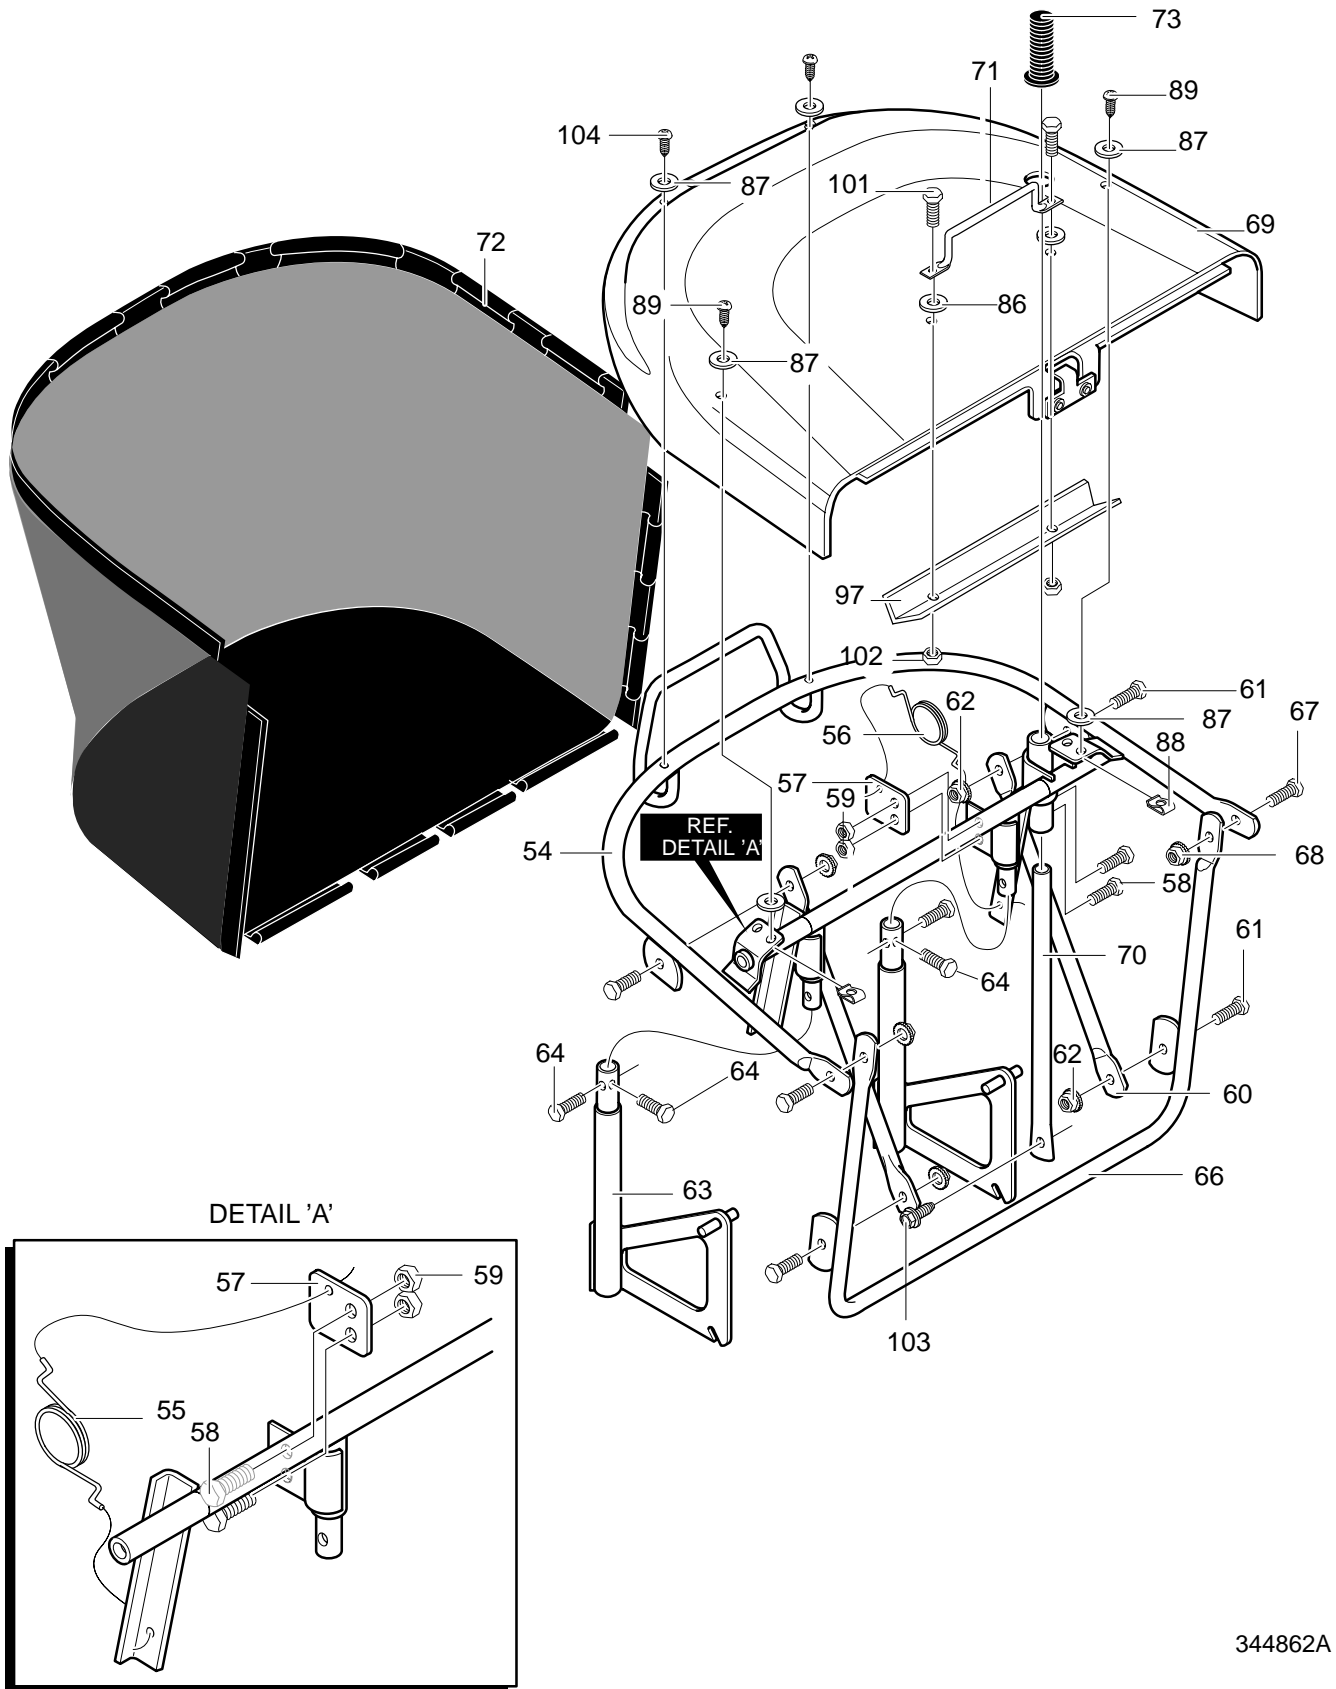

MODEL 40382x58C

REPAIR PARTS GRASS BAGGER ASSEMBLY

Key No.	Description	Part No.	Key No.	Description	Part No.
54	Asm. Weld Upper Frame	690044-821	69	Top Collector Assembly	94908-898
55	Spring, Torsion RH	690003	70	Handle, Dump Collector	690019
56	Spring, Torsion LH	690004	71	Handle, Reba Collector	690506-821
57	Bracket, Spring Collector	95339-821	72	Reba Collector Bag	95389
58	Screw	711909	73	Rubber Grip	94854
59	Nut, 1/4-20	303008	86	Washer	712129
60	Brace, Frame Collector	94850-821	87	Washer	711921
61	Screw, 1/4-20x.62	711909	88	Nut, 1/4-20 Tinnerman	578107
62	Nut, 1/4-20	303008	89	Screw, 1/4-20x.63	711674
63	Weld Asm. Support Collector	95343-821	97	Brace, Bagger	690010-821
64	Screw, 1/4-20x1.50	711653	101	Screw, 1/4-20x1.50	712068
66	Weld Asm. Front Frame Collect	95349-821	102	Nut, 1/4-20	711632
67	Screw, 1/4-20x.62	711909	103	Screw, #12x.50	711741
68	Nut, 1/4-20	711632	104	Screw, #12x.50	711741