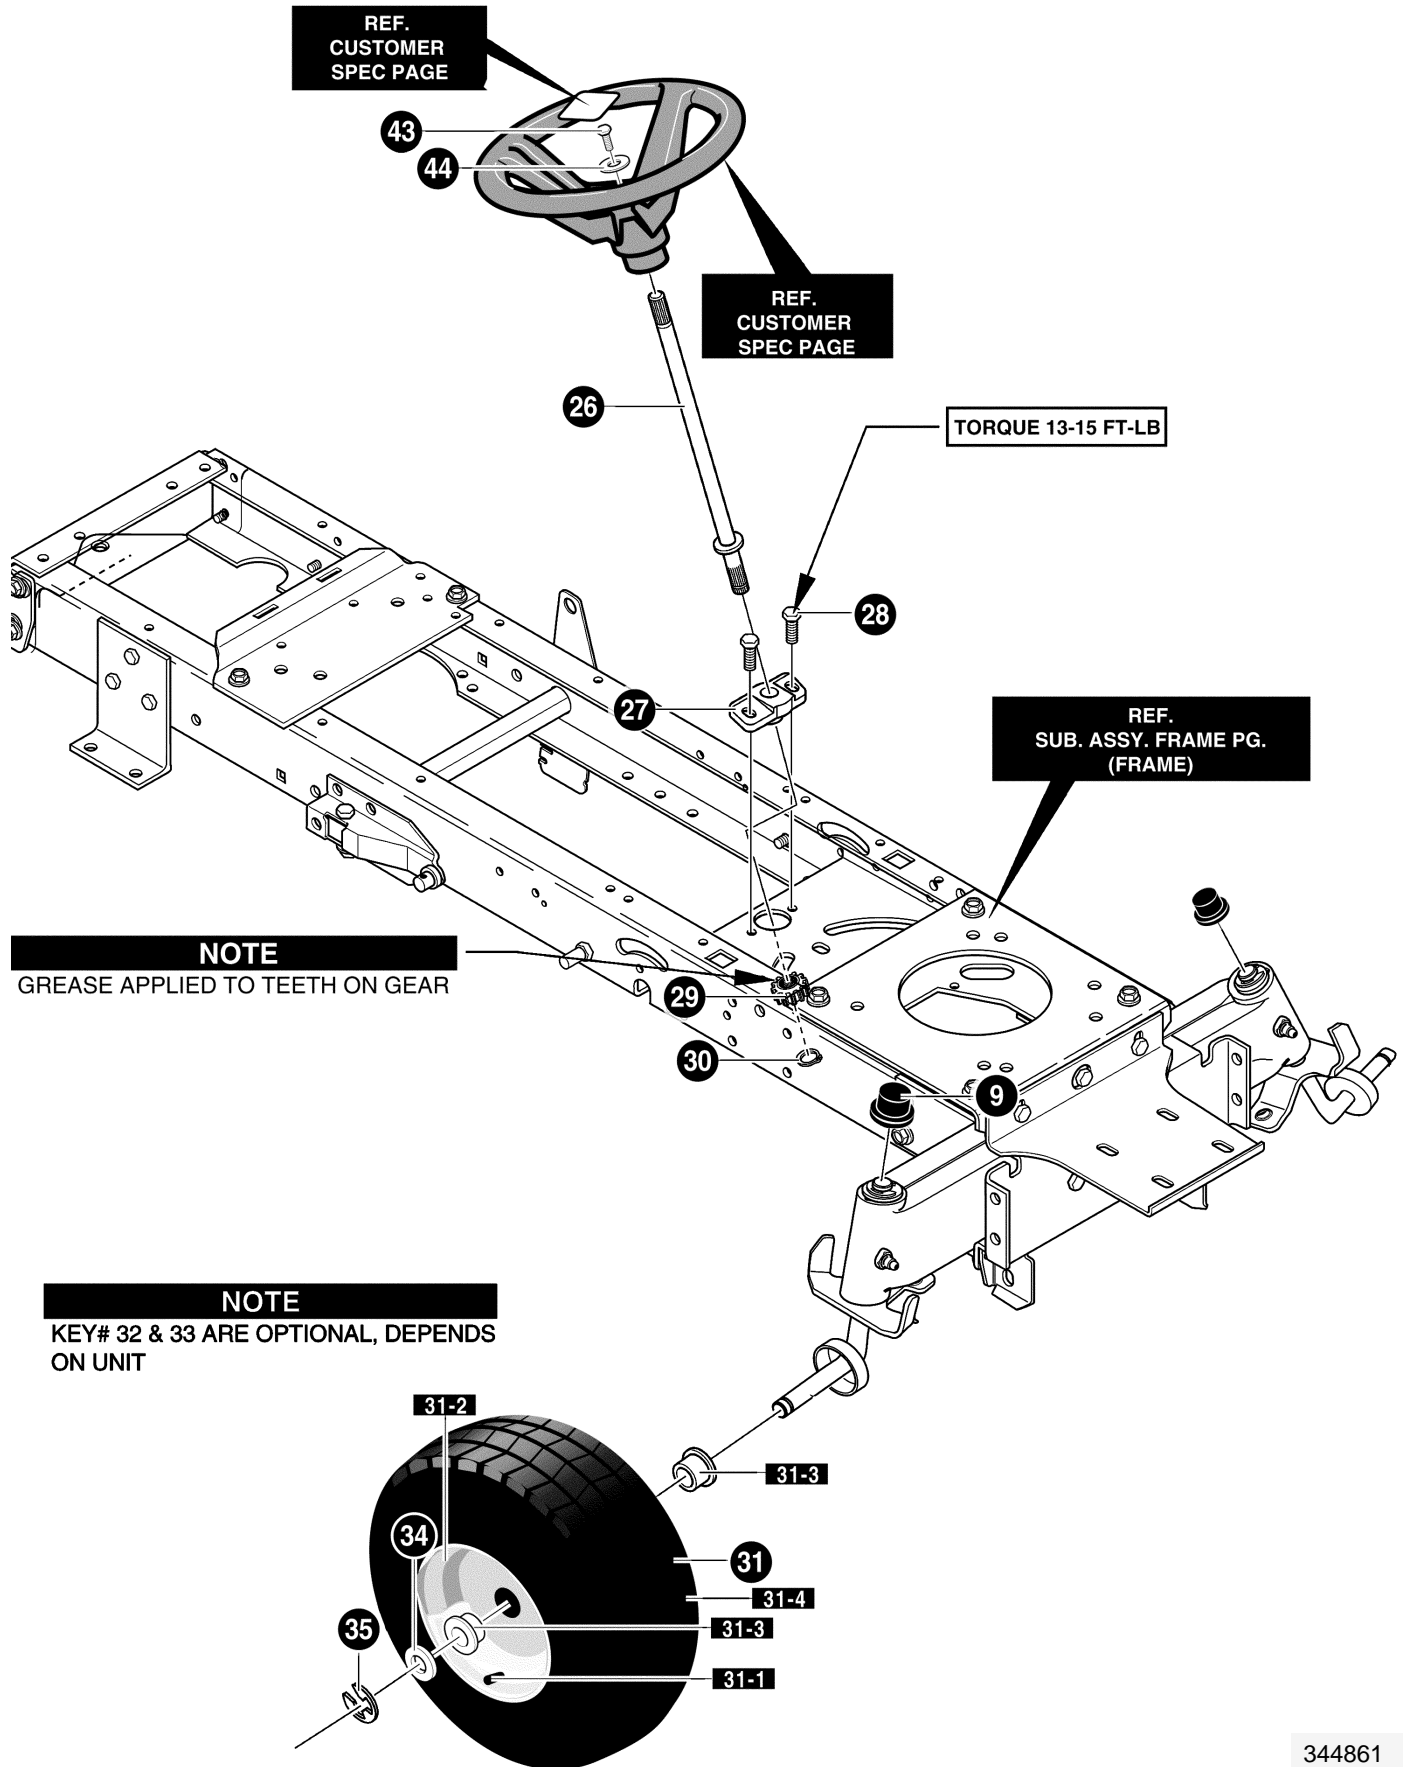

MODEL 40373x68A

REPAIR PARTS STEERING ASSEMBLY

Key No.	Description	Part No.
9	DUST HUB CAP	94618
26	SHAFT, STEERING BOLT ON	94520
27	BEARING--LOWER	94124
28	SCREW, 5/16--18X.75	711606
29	GEAR PINNION	94122
30	RING, RET E.	710102
31	TIRE & RIM 15X6.00-6	692641
31-1	VALVE STEM	338512
31-2	RIM	338517
31-3	BEARING	338513
31-4	TIRE 15X6.00-6	338514
34	WASHER, FLAT	711758
35	E-RING	11X3
43	SCREW, 1/4--20X.75	711719
44	FLATWASHER	711663