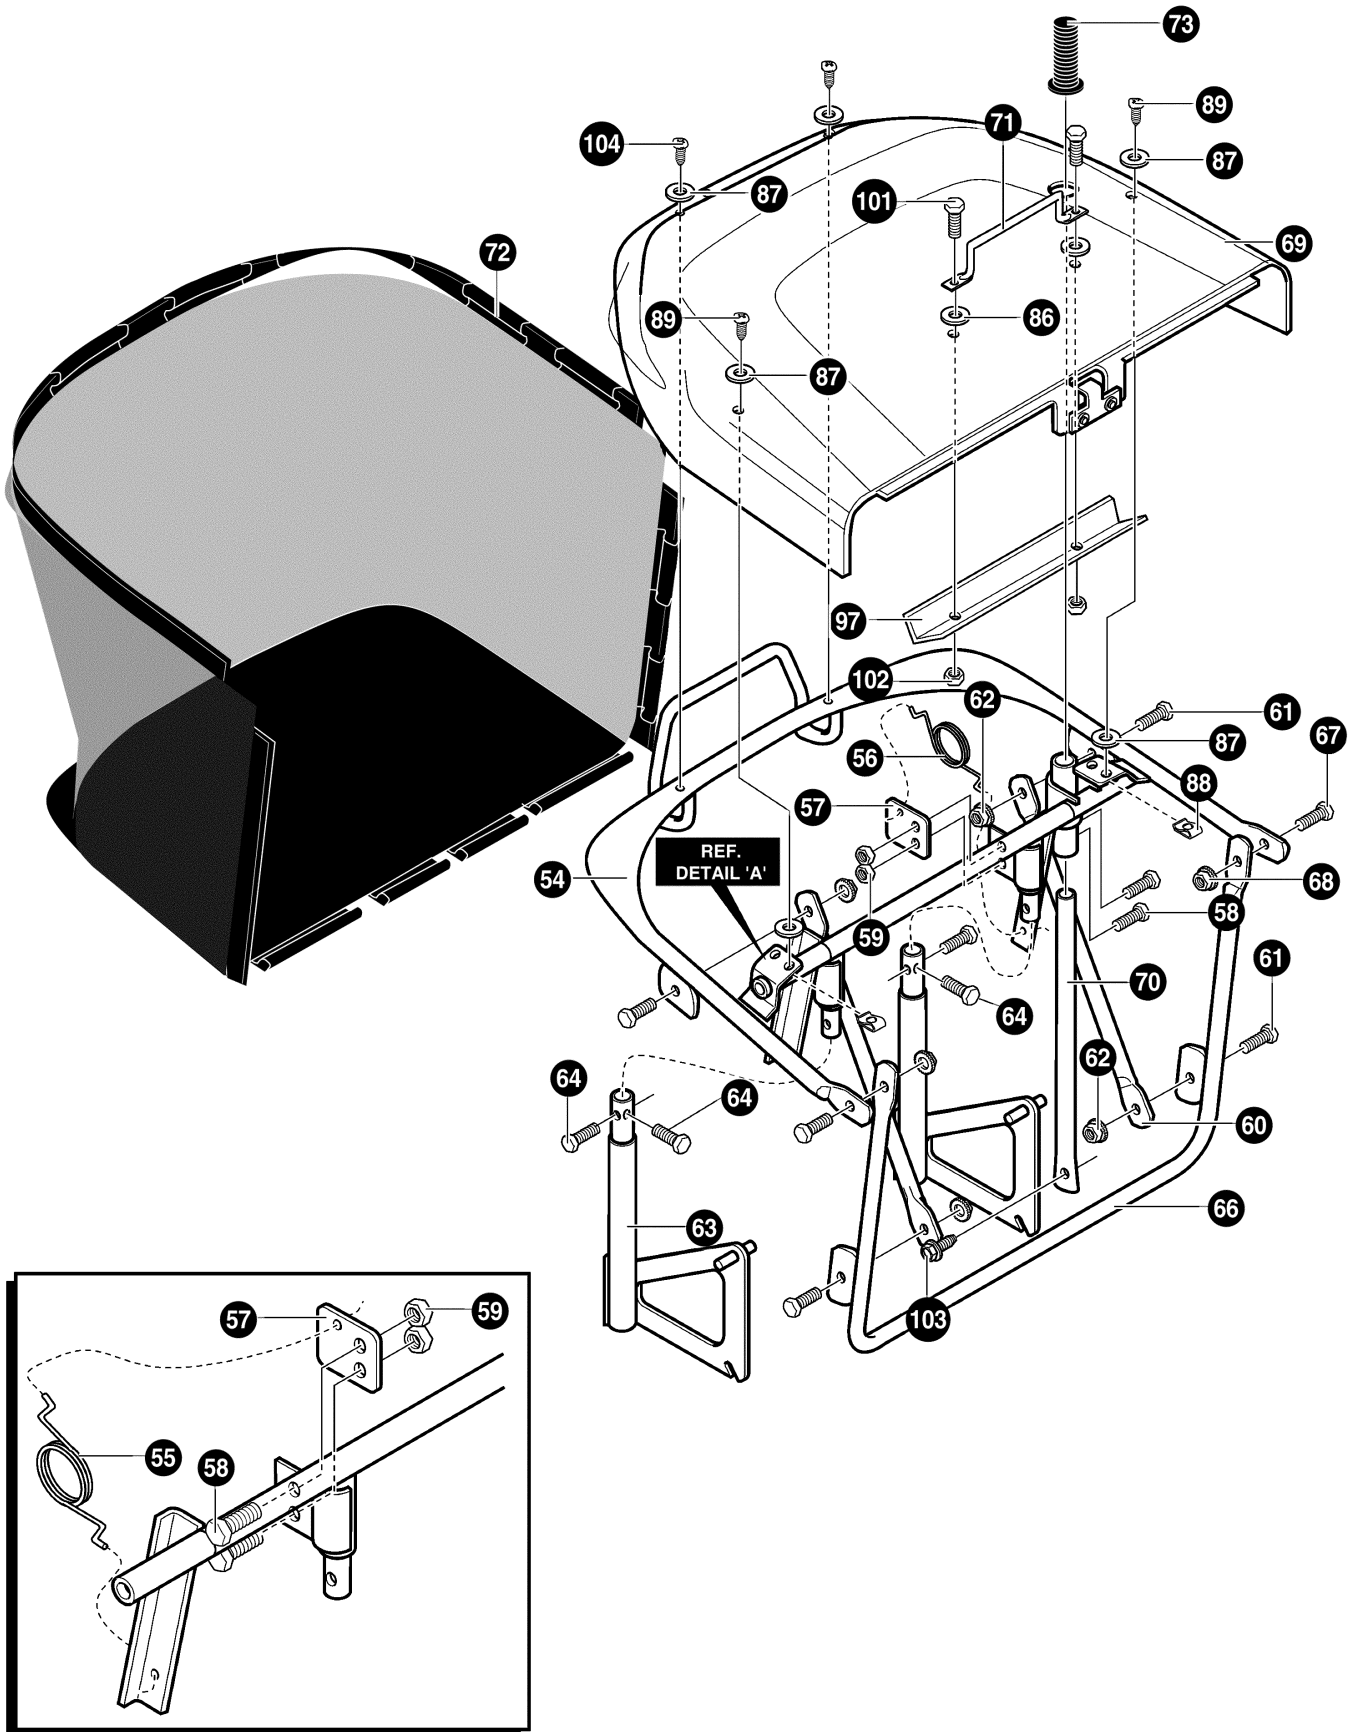

DETAIL 'A'

MODEL 40373x68A

REPAIR PARTS REAR BAGGER ASSEMBLY

Key No.	Description	Part No.
54	ASM. WLD- UPPER FRAME	690044-853
55	SPRING, TORSION RH BAG CLOSE	690003
56	SPRING, TORSION LH BAG CLOSE	690004
57	BRACKET, SPRING COLLECTOR	95339-853
58	SCREW, 1/4-20X.62	711909
59	NUT, 1/4-20	303008
60	BRACE, FRAME COLLECTOR	94850-853
61	SCREW, 1/4-20X.62	711909
62	NUT, 1/4-20	303008
63	ASM. SUPPORT COLLECTOR	95343-853
64	SCREW, 5/16-18X1.50	711653
66	ASM., FRONT FRAME COLLECT	95349-853
67	SCREW, 1/4-20X.62	711909
68	NUT, 1/4-20	711632
69	TOP COLLECTOR ASM.	94908-884
70	HANDLE, DUMP REBA COLLECTOR	690019
71	HANDLE, REBA COLLECTOR	690506-853
72	REBA COLLECTOR BAG	95389
73	RUBBER GRIP	94854
85	NUT, 5/16-18	711634
86	WASHER, .281X1.25X.06	712129
87	WASHER, FLAT	711921
88	NUT, 1/4-20 TINN U	578107
89	SCREW, 1/4-20X.63	711674
97	BRACE, BAGGER	690010-853
101	SCREW, 1/4-20X1.50	712068
102	NUT, 1/4-20	711632
103	SCREW, #12X.50	711741
104	SCREW, #12X.50	711741