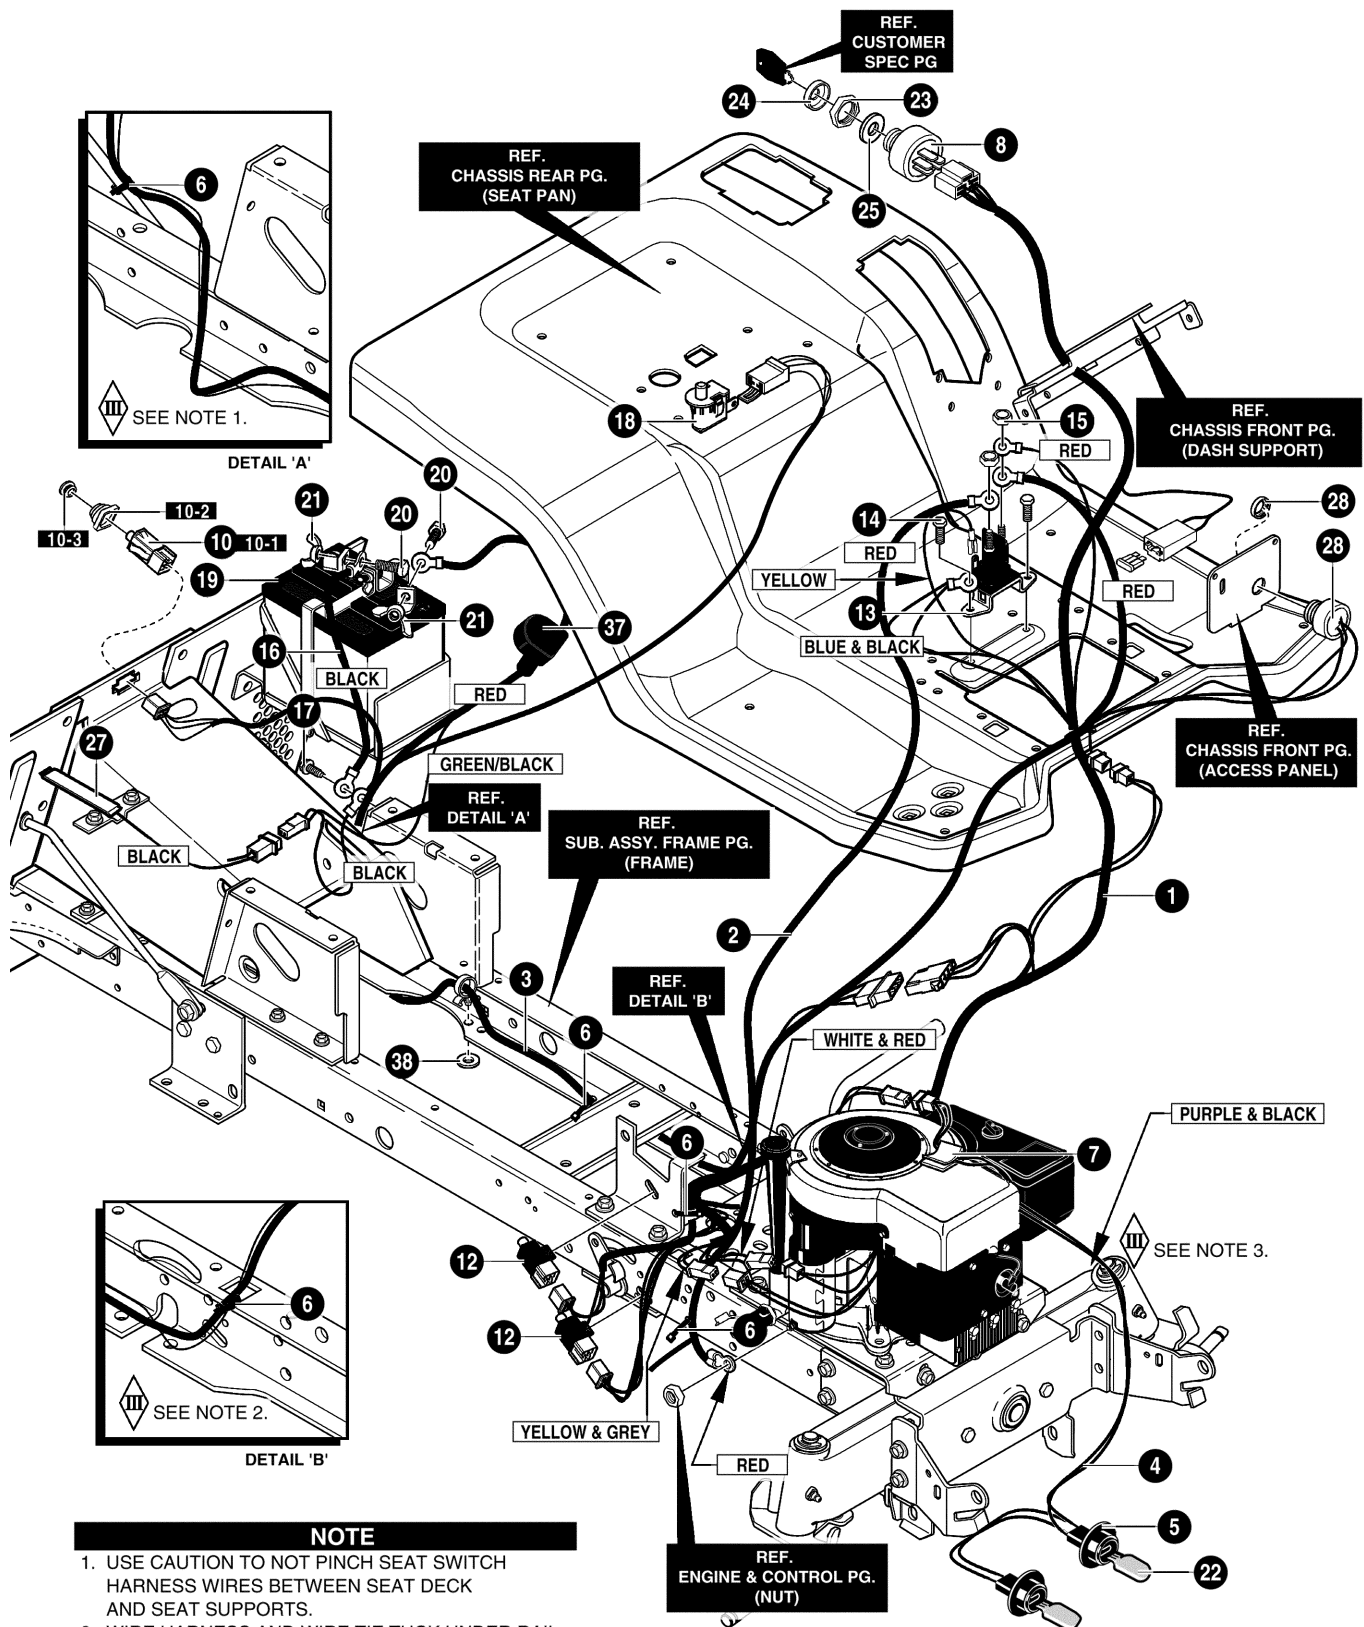

Key No.	Description	Part No.
1	HARNESS, WIRE	95380
2	WIRE, LEAD SOLENOID TO ST	711579
3	REAR HARNESS	95381
4	WIRE HARNESS FOR HEADLIGHTS	340513
5	SOCKET, LAMP	92372
6	TIE, CABLE BLACK	57444
7	WIRE CLIP, ADHESIVE	55939
8	SWITCH, IGNITION	94878
10	SWITCH, DOUBLE POLE DELTA	690106
12	SWITCH LIMIT	94136
13	SOLENOID	94613
14	SCREW	711619
15	NUT, 1/4-20	711632
16	WIRE, GROUND	95420
17	SCREW	711619
18	SWITCH, SEAT	94159
19	BATTERY 5 PLATE	92739
20	BOLT	711680
21	NUT, WING 1/4-20	711636
22	BULB, LIGHT	90084
23	NUT, 5/8ACME DELTA	327352
24	BOOT, IGN. SWITCH	300194
25	WASHER, REGINTLK	313683
27	TAPE, SWITCH	95330
28	BUZZER, FOR BAG FULL	95391
37	BOOT, BATTERY	690604
38	WASHER, FLAT	711666