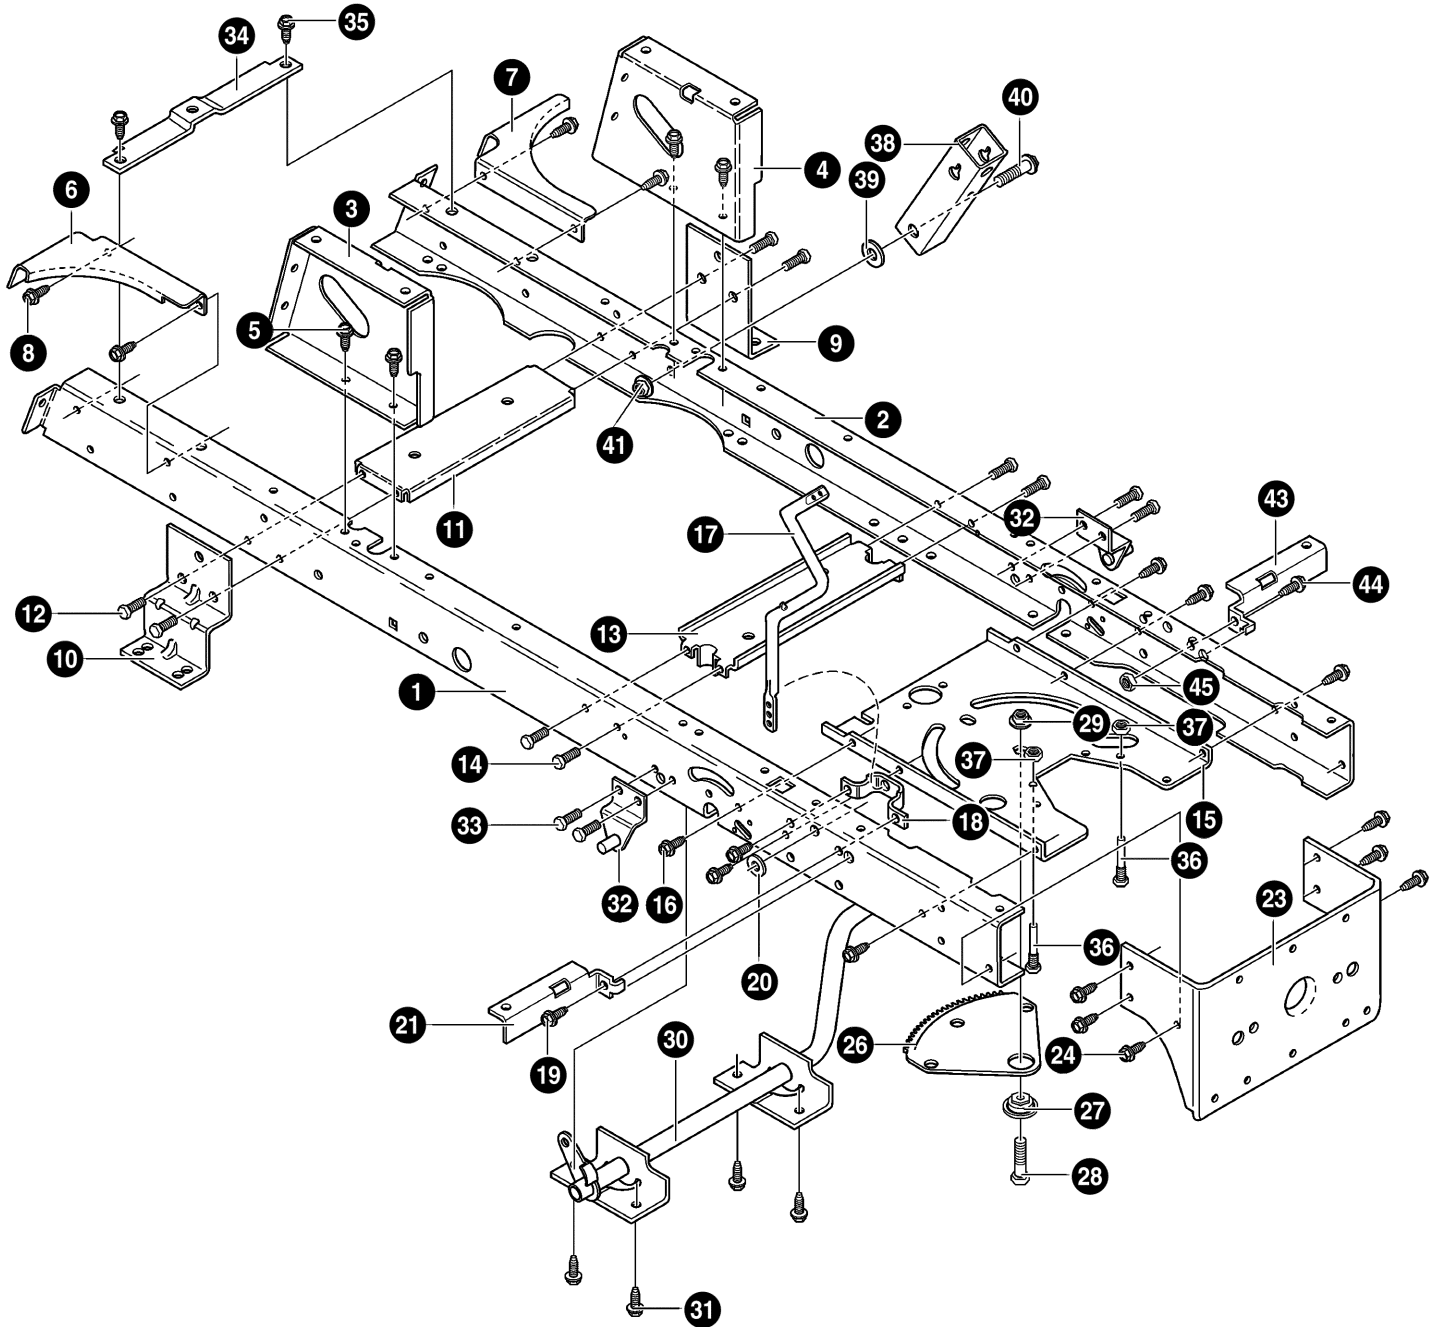

MODEL 40373x68A

REPAIR PARTS FRAME ASSEMBLY

Key No.	Description	Part No.
1	FRAME, RAIL RH	94564
2	FRAME, RAIL LH	94565
3	SUPPORT, SEAT RH	94634
4	SUPPORT, SEAT LH	94633
5	SCREW, 5/16-18X.75HHWATAP	710079
6	BRACE, BACKPLATE RH	94561
7	BRACE, BACKPLATE LH	94562
8	SCREW, 5/16-18X.75HHWATAP	710079
9	BRACKET, TRANSAXLE	94008
10	BRACKET, T/A RH-VST LH-MS	94234
11	ASM., IDLER MOUNT, REAR	94236
12	SCREW, 5/16-18X.75HHWATAP	710079
13	ASM. IDLER MOUNT FRONT	94237
14	SCREW, 5/16-18X.75HHWATAP	710079
15	PLATE, STEERING MOUNTING	690551
16	SCREW, 5/16-18X.75HHWATAP	710079
17	CRANK, PTO DRILLED	690394
18	BRACKET, BELL CRANK	94005
19	SCREW, 5/16-18X.75HHWATAP	710079
20	WASHER, FLAT .469X.92X.065	120395
21	BRACKET, SEAT DECK LH	690035
23	BRACKET HANGER REAR	94013
24	SCREW, 5/16-18X.75HHWATAP	710079
26	GEAR, SECTOR	94121
27	BEARING, SECTOR GEAR	94123
28	SCREW 5/16-18X1.00	710312
29	NUT, 5/16-18 HEXKEPS	710105
30	ASM., CLUTCH/BRAKE PEDAL STD.	94241
31	SCREW, 5/16-18X.75HHWATAP	710079
32	BRACKET, SUSPENSION ASM.	94285
33	SCREW, 5/16-18X.75HHWATAP	710079
34	BRACE, RAIL	94566
35	SCREW, 5/16-18X.75HHWATAP	710079
36	ZINC SCRW GUIDE 5/16-18	93349
37	NUT, 5/16-18 HEXWDFLLK WHIZ	710204
38	BRACKET, PIVOT	94015
39	WASHER, FLAT .390X1.25X.119	845
40	BOLT, .562X1.563 HSH 3/8-16	710000
41	NUT, 3/8-16 HWDFLLK MACK	710140
43	BRACKET, SEAT DECK LH	690036
44	SCREW, 5/16-18X.75HHWATAP	710079
45	NUT, 5/16-18 HEXWDFLLK WHIZ	710204