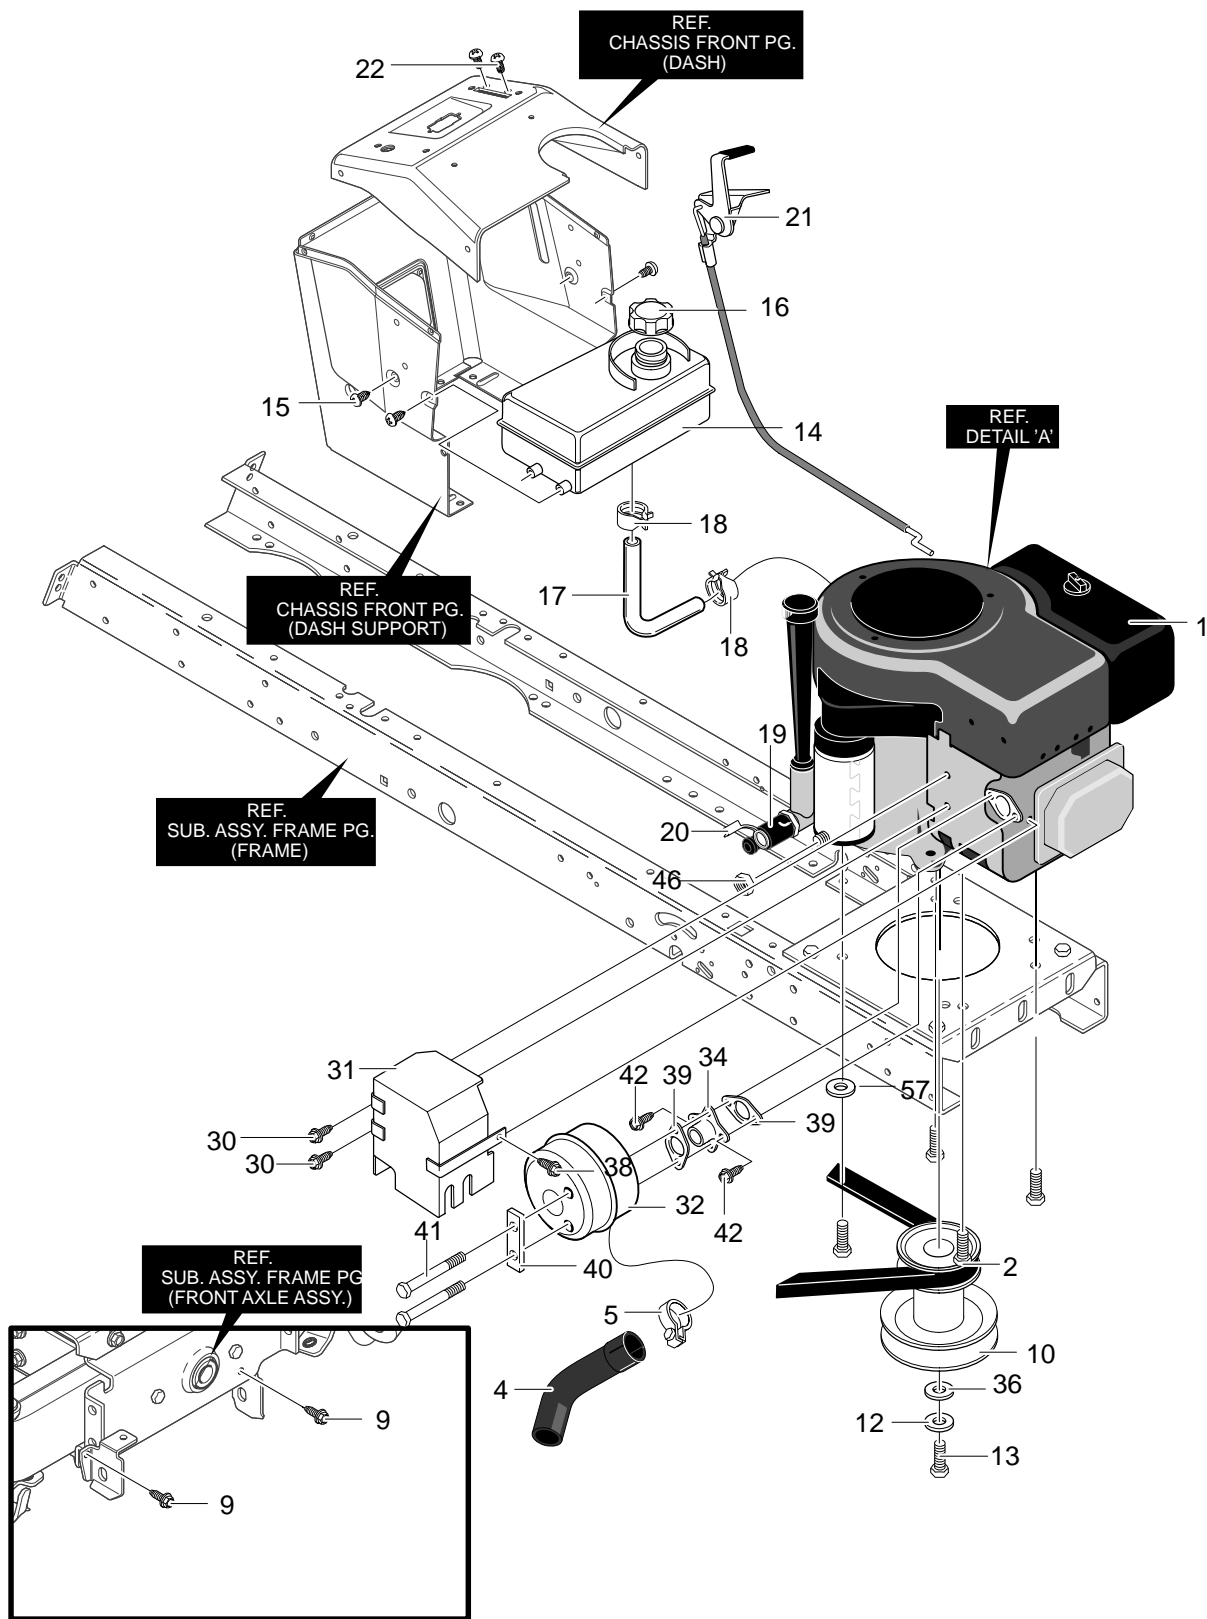

\* CONTACT YOUR NEAREST PEERLESS TRANSAXLE DEALER FOR PARTS AND SERVICE.

<b>Key No.</b>	<b>Description</b>	<b>Part No.</b>
1	ASM., LIFT ARM	95233-853
2	SCREW, 1/2-13X1.50	711917
3	NUT, 1/2-13 LOCK	711918
4	BRACKET, LIFT LINK	94262-853
5	WASHER, FLAT	711617
6	PIN, HAIR	711676
9	PIN, HAIR	711676
10	SPRING, EXTENSION	710235
15	LINK-LIFT HANDLE	711981
16	WASHER, FLAT	711617
17	PIN, HAIR	711676
18	ZINC HANDLE, LIFT	690532
19	TORSION SPRING	710111
20	PIN, HAIR	711676
21	GRIP, LIFT	94497
24	WASHER, FLAT	711616
25	GRIP, PTO 5/8"	94496
26	PTO HANDLE	712033
27	ZINC PADDLE, SWITCH	95284
28	SCREW, THD FORM	711621
29	BRACKET, PTO	94018-853
30	SCREW, 5/16-18X.50	780055
31	ZINC LEVER, PTO	95283
32	BOLT, .50X.75 HSH 3/8-16	711613
33	PIN, HAIR	711659
34	WASHER, FLAT	711615
35	ZINC LINK PTO	95282
36	NUT, 3/8-16 HWDFLLK MACK	711622
37	SCREW, 5/16-18X.75	711606
38	TORSION SPRING	710141
40	SPACER	94309
41	SPACER	56150