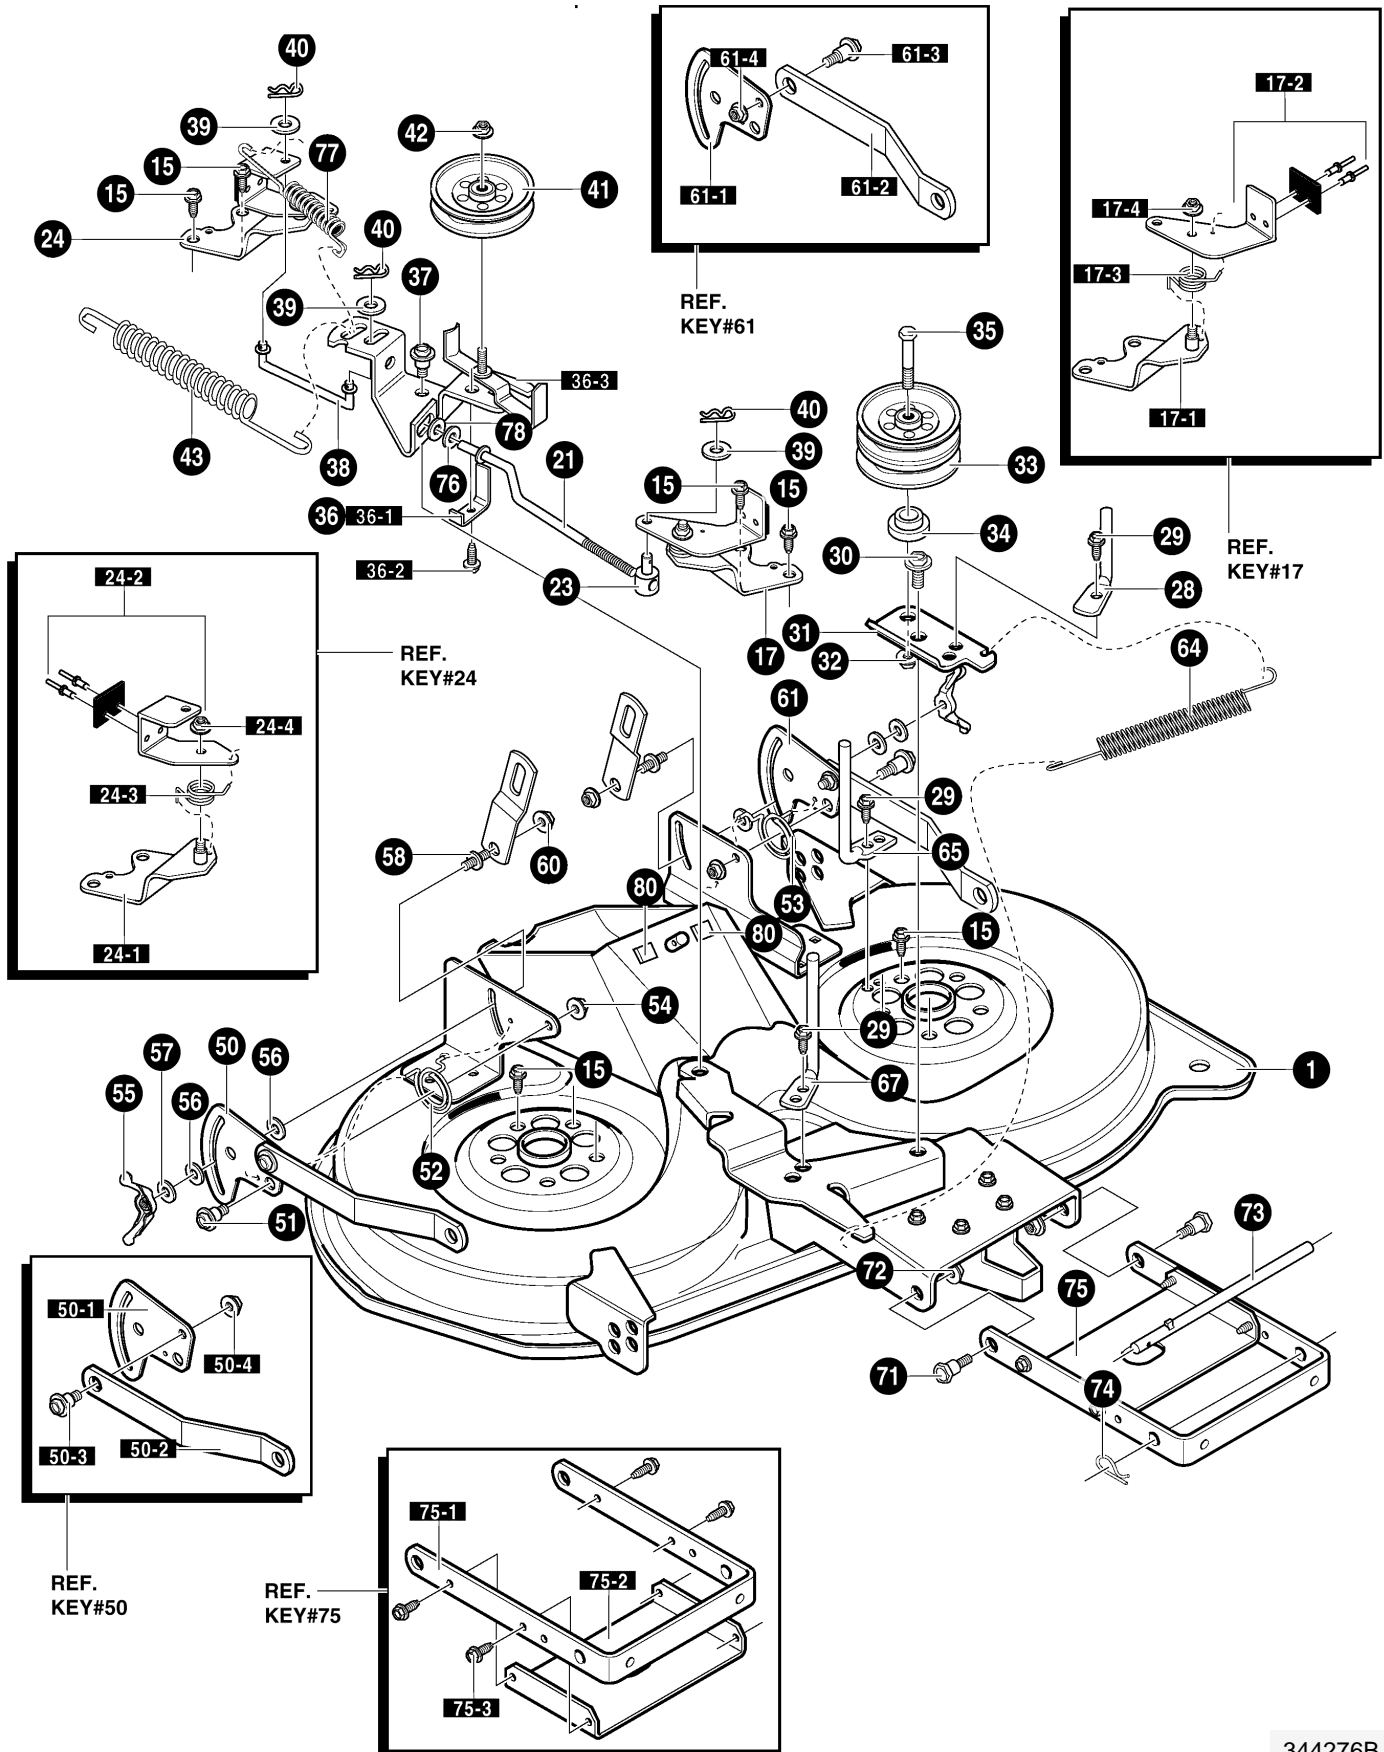

MODEL 40373x68A

REPAIR PARTS BLADE HOUSING ASSEMBLY

MODEL 40373x68A

REPAIR PARTS BLADE HOUSING ASSEMBLY

Key No.	Description	Part No.	Key No.	Description	Part No.
1	MOWER DECK REBA	690109-853	50-1	PLATE-SUSPENSION	94128
15	SCREW, 3/8-16X1.00	711911	50-2	SUSPENSION BRKT REAR	94055
17	BRAKE ARM ASSEMBLY LH	94665-853	50-3	BOLT, SHOULDER 3/8-16	710095
17-1	BRAKE SUPPORT ASSEMBLY LH	94293	50-4	NUT, 3/8-16	710140
17-2	BRAKE ARM ASSEMBLY LH	94291	51	BOLT, SHOULDER .375	711611
17-3	SPRING, TORSION	710110	52	SPRING, TORSION .68LG RH	710112
17-4	NUT, 5/16-18	710205	53	SPRING, TORSION .68LG LH	710113
21	LINK, BRAKE LH	690021	54	NUT, 3/8-16	711622
23	NUT, ADJUSTING	711591	55	WINGNUT	711600
24	BRAKE ARM ASSEMBLY RH	94664-853	56	PAD, FRICTION	94137
24-1	BRAKE SUPPORT ASSEMBLY RH	94294	57	WASHER	711628
24-2	BRAKE ARM ASSEMBLY RH	94292	58	PIN, HANGER	711595
24-3	SPRING, TORSION	710077	60	NUT, 3/8-16	711622
24-4	NUT, 5/16-18 WDFLLK	710205	61	ASM. PLATE, REAR SUS. BRKT LH	690159-853
28	BELT GUIDE	711912	61-1	PLATE - SUSPENSION	94128
29	SCREW, 5/16-18X.50	780055	61-2	SUSPENSION BRKT REAR	94055
30	BOLT, .50X.75 HSSH 3/8-16	711613	61-3	BOLT, SHOULDER 3/8-16	710095
31	ARM, DOUBLE IDLER	94261-853	61-4	NUT, 3/8-16	710140
32	NUT, 3/8-16	711622	64	SPRING, EXTENSION	710233
33	PULLEY, IDLER DOUBLE VEE	94279	65	GUIDE, BELT	711913
34	SPACER, DECK	94269	67	GUIDE, BELT	690030
35	SCREW, 3/8-16X3.00	711915	71	BOLT, SHOULDER .375	711611
36	IDLER ARM ASSY	94973-853	72	NUT, 3/8-16	711622
36-1	SPRING-BELT GUIDE	94312	73	ZINC ROD, HANGER	95295
36-2	SCREW 1/4-20X.50	710264	74	PIN, HAIR	711676
36-3	IDLER ARM ASSEMBLY	94298	75	SUB. ASM. BRKT & STIFFNER	690058-853
37	BOLT, .50X.75 HSSH 3/8-16	711613	75-1	BRACKET, FRONT SUSPENSION	94058
38	LINK, BRAKE RH	690023	75-2	STIFFENER, DECK	95057
39	WASHER, FLAT	712480	75-3	SCREW, 5/16-18X.75	710079
40	PIN, HAIR	711682	76	WASHER, FLAT	583409
41	PULLEY, V IDLER 4"	690024	77	SPRING, EXTENSION 1.94LG	710658
42	NUT, 3/8-16	711622	78	WASHER, FLAT INSULATE	712480
43	SPRING, EXTENSION	710234	80	PAD, ADHESIVE	318197
50	ASM. PLATE, REAR SUS. BRKT, RH	690158-853