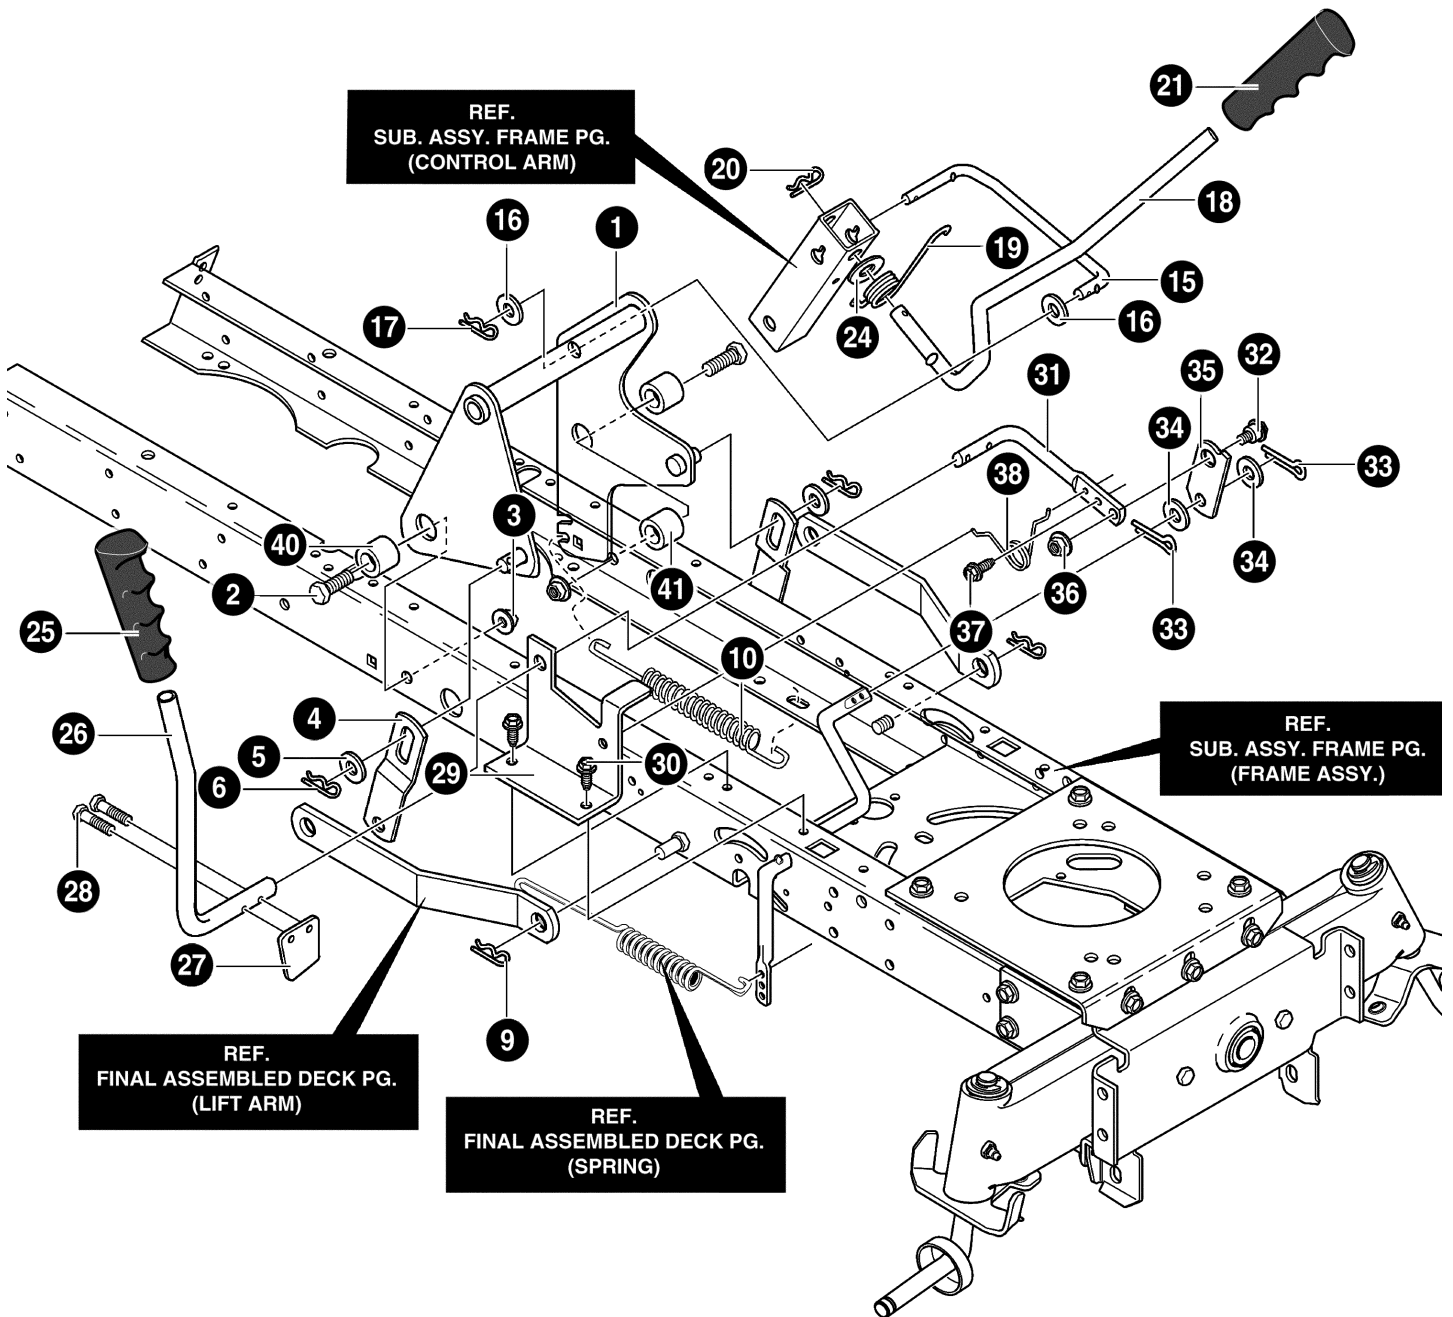

Key No.	Description	Part No.
1	ASM., LIFT ARM	95233-853
2	SCREW, 1/2-13X1.50	711917
3	NUT, 1/2-13 LOCK	711918
4	BRACKET, LIFT LINK	94262-853
5	WASHER, FLAT	711617
6	PIN, HAIR	711676
9	PIN, HAIR	711676
10	SPRING, EXTENSION	710235
15	LINK-LIFT HANDLE	711981
16	WASHER, FLAT	711617
17	PIN, HAIR	711676
18	ZINC HANDLE, LIFT	690532
19	TORSION SPRING	710111
20	PIN, HAIR	711676
21	GRIP, LIFT	94497
24	WASHER, FLAT	711616
25	GRIP, PTO 5/8"	94496
26	PTO HANDLE	712033
27	ZINC PADDLE, SWITCH	95284
28	SCREW, THD FORM	711621
29	BRACKET, PTO	94018-853
30	SCREW, 5/16-18X.50	780055
31	ZINC LEVER, PTO	95283
32	BOLT, .50X.75 HSH 3/8-16	711613
33	PIN, HAIR	711659
34	WASHER, FLAT	711615
35	ZINC LINK PTO	95282
36	NUT, 3/8-16 HWDFLLK MACK	711622
37	SCREW, 5/16-18X.75	711606
38	TORSION SPRING	710141
40	SPACER	94309
41	SPACER	56150