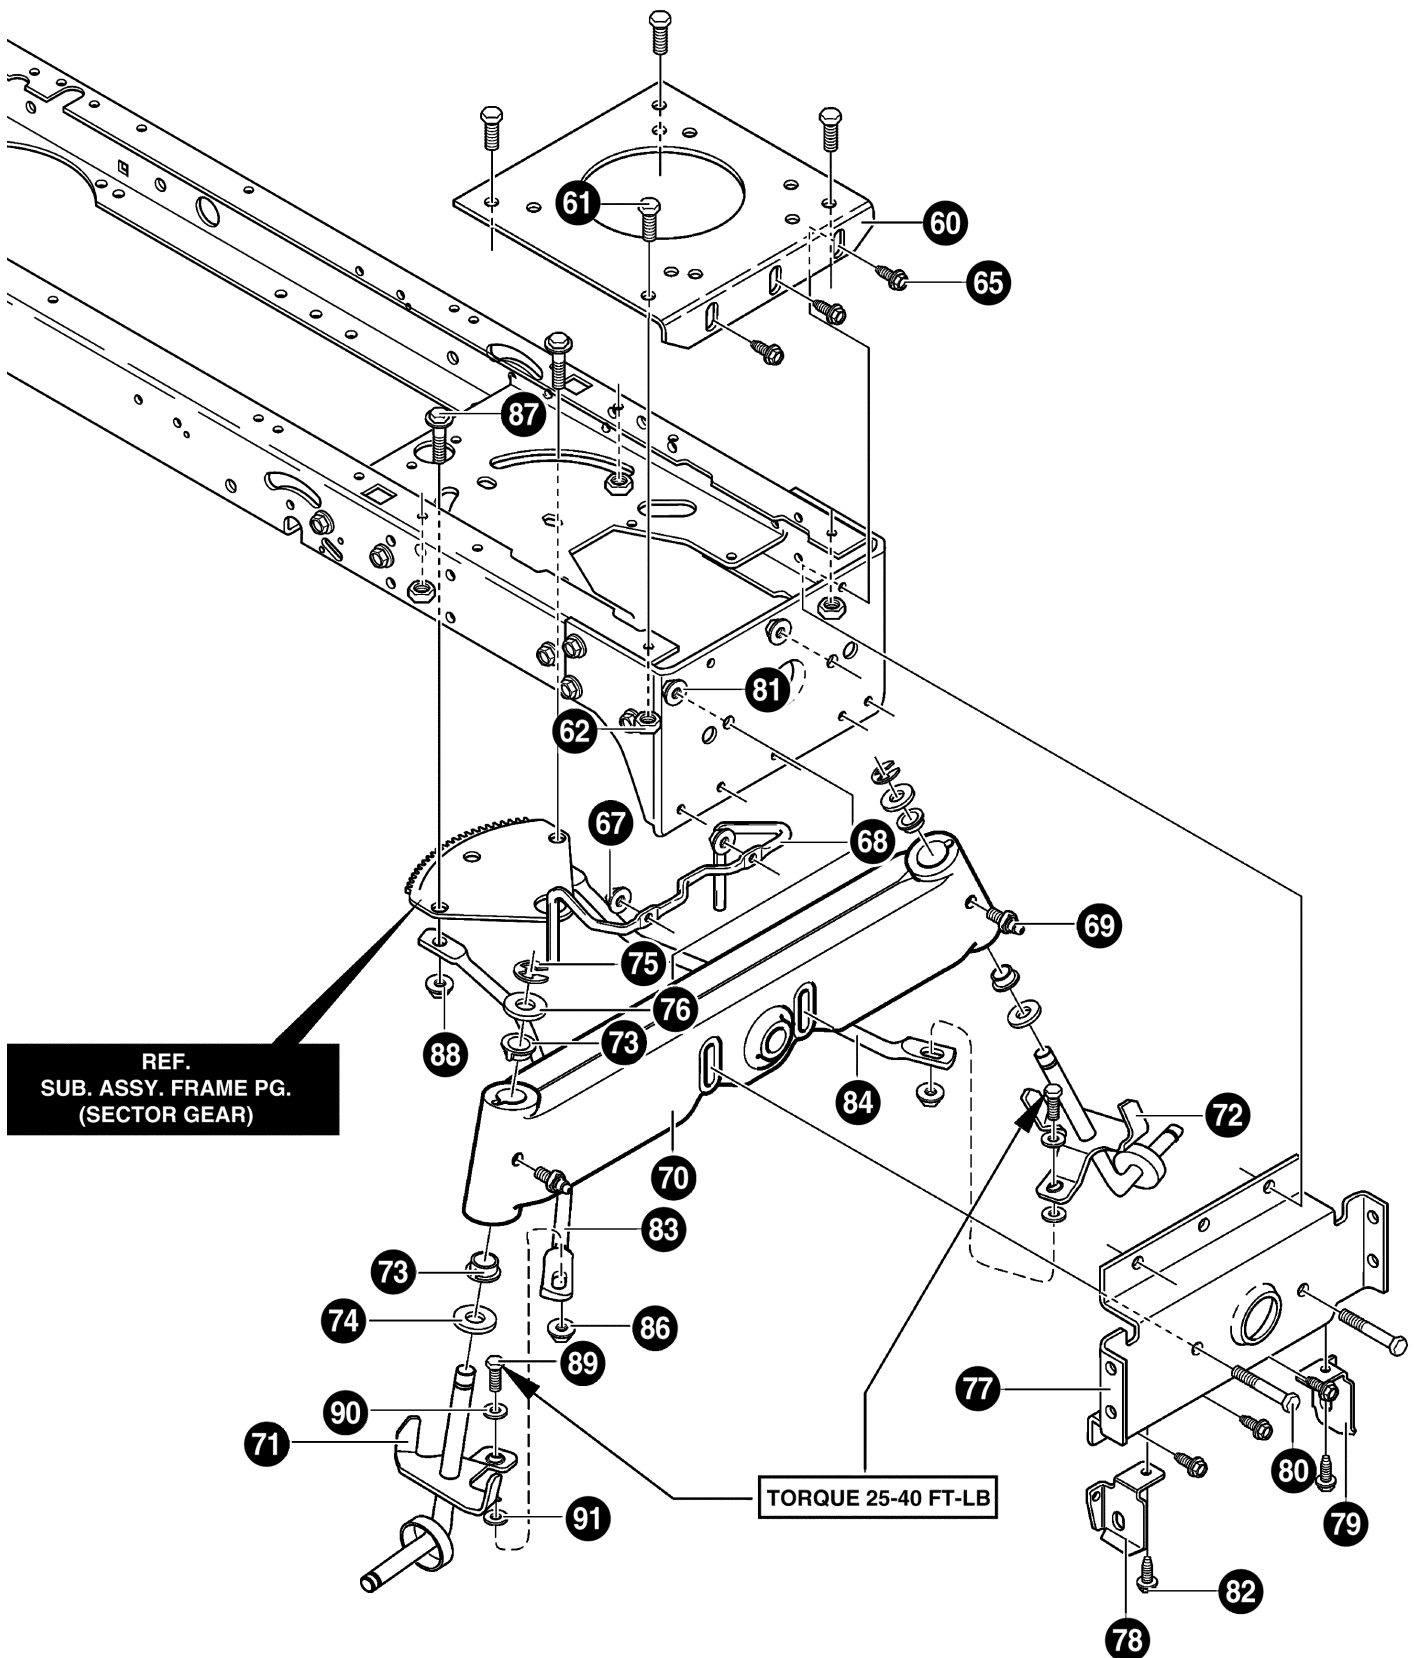

# REPAIR PARTS FRAME ASSEMBLY

Key No.	Description	Part No.
1	FRAME, RAIL RH	94564
2	FRAME, RAIL LH	94565
3	SUPPORT, SEAT RH	94634
4	SUPPORT, SEAT LH	94633
5	SCREW, 5/16-18X.75HHWATAP	710079
6	BRACE, BACKPLATE RH	94561
7	BRACE, BACKPLATE LH	94562
8	SCREW, 5/16-18X.75HHWATAP	710079
9	BRACKET, TRANSAXLE	94008
10	BRACKET, T/A RH-VST LH-MS	94234
11	ASM., IDLER MOUNT, REAR	94236
12	SCREW, 5/16-18X.75HHWATAP	710079
13	ASM. IDLER MOUNT FRONT	94237
14	SCREW, 5/16-18X.75HHWATAP	710079
15	PLATE, STEERING MOUNTING	690551
16	SCREW, 5/16-18X.75HHWATAP	710079
17	CRANK, PTO DRILLED	690394
18	BRACKET, BELL CRANK	94005
19	SCREW, 5/16-18X.75HHWATAP	710079
20	WASHER, FLAT .469X.92X.065	120395
21	BRACKET, SEAT DECK LH	690035
23	BRACKET HANGER REAR	94013
24	SCREW, 5/16-18X.75HHWATAP	710079
26	GEAR, SECTOR	94121
27	BEARING, SECTOR GEAR	94123
28	SCREW 5/16-18X1.00	710312
29	NUT, 5/16-18 HEXKEPS	710105
30	ASM., CLUTCH/BRAKE PEDAL STD.	94241
31	SCREW, 5/16-18X.75HHWATAP	710079
32	BRACKET, SUSPENSION ASM.	94285
33	SCREW, 5/16-18X.75HHWATAP	710079
34	BRACE, RAIL	94566
35	SCREW, 5/16-18X.75HHWATAP	710079
36	ZINC SCRW GUIDE 5/16-18	93349
37	NUT, 5/16-18 HEXWDFLLK WHIZ	710204
38	BRACKET, PIVOT	94015
39	WASHER, FLAT .390X1.25X.119	845
40	BOLT, .562X1.563 HSH 3/8-16	710000
41	NUT, 3/8-16 HWDFLLK MACK	710140
43	BRACKET, SEAT DECK LH	690036
44	SCREW, 5/16-18X.75HHWATAP	710079
45	NUT, 5/16-18 HEXWDFLLK WHIZ	710204