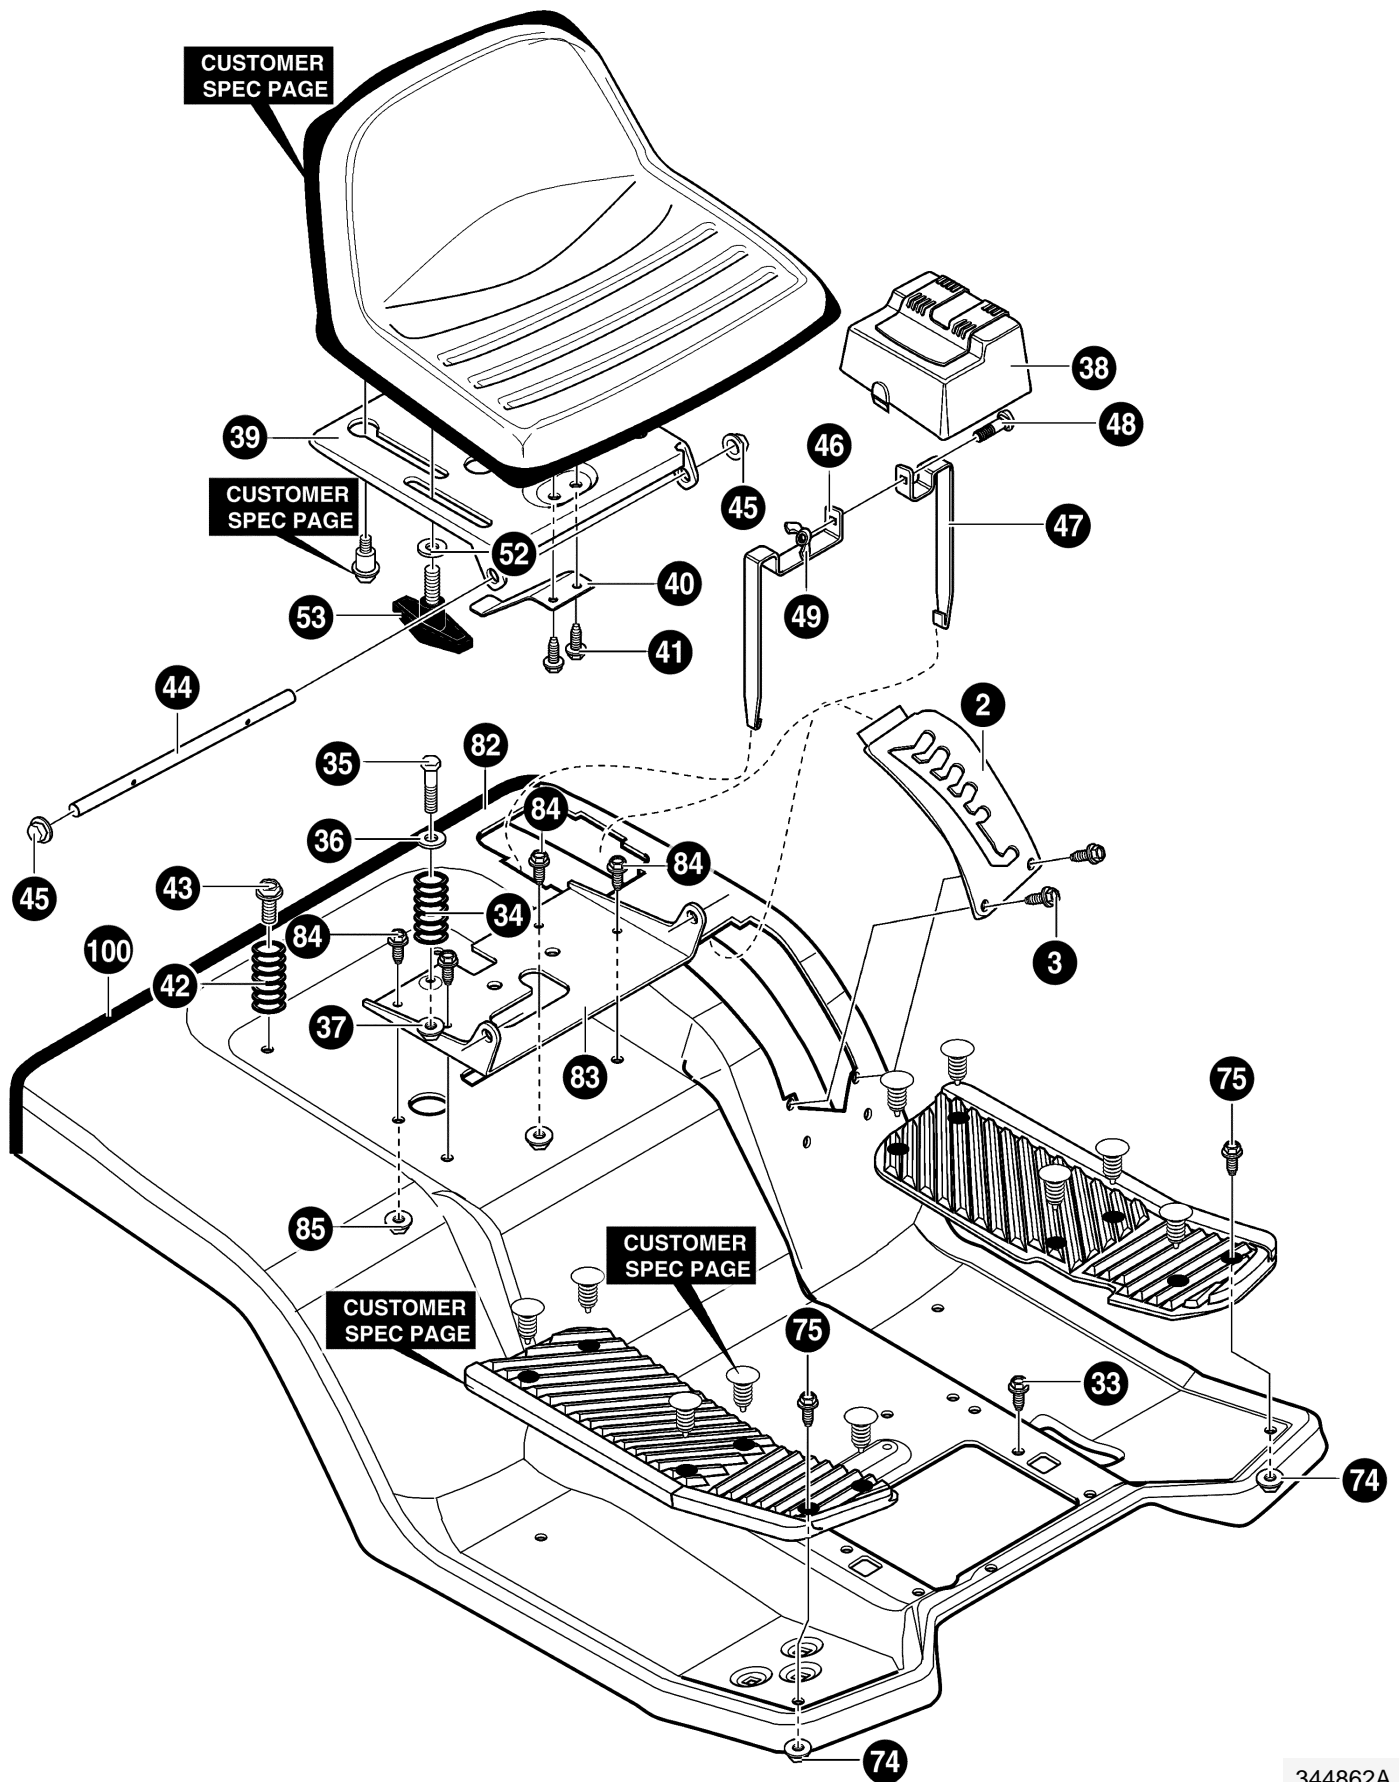

MODEL 40373x68A

REPAIR PARTS SEAT AND SEAT PAN

Key No.	Description	Part No.
2	PLATE-LIFT DETENT 5 POS, REBA	95190-853
3	SCREW, #12X.50	711741
34	SPRING, COMP. 4.57LGX1.17	710136-853
35	BOLT, SHOULD 1/4-20	711610
36	ZINC WASHER CUP	95293
37	NUT, CTRLK 1/4-20	302635
38	COVER, BATTERY	94200
39	SUPPORT, SEAT	94154-884
40	SPRING-LEAF	94057
41	SCREW, 1/4-20X.50	711592
42	SPRING, COMP 2.43LG	710109-853
43	SCREW, 5/16-18X.75	711606
44	ZINC HINGE SEAT PIVOT	95294
45	NUT, PUSH CAP .375	711627
46	BATTERY BRACKET L.H.	95393-853
47	BATTERY BRACKET R.H.	95394-853
48	BOLT, 1/4-20X.63 CARR.	711680
49	NUT, WING 1/4-20	711636
52	WASHER, FLAT .344X.62X.06	711644
53	BOLT, WING 5/160-18X.50	711747
74	NUT, 5/16-18 HEX	710026
75	BOLT, 5/16-18X.75 CARR.	711891
82	SEAT DECK PEDAL HYDRO	94311-884
83	BRACKET, SEAT PIVOT	94153-884
84	SCREW, 5/16-18X.75	711606
85	NUT, 5/16-18 HWDFLLK	711634
100	TRIM, STRIP	55021