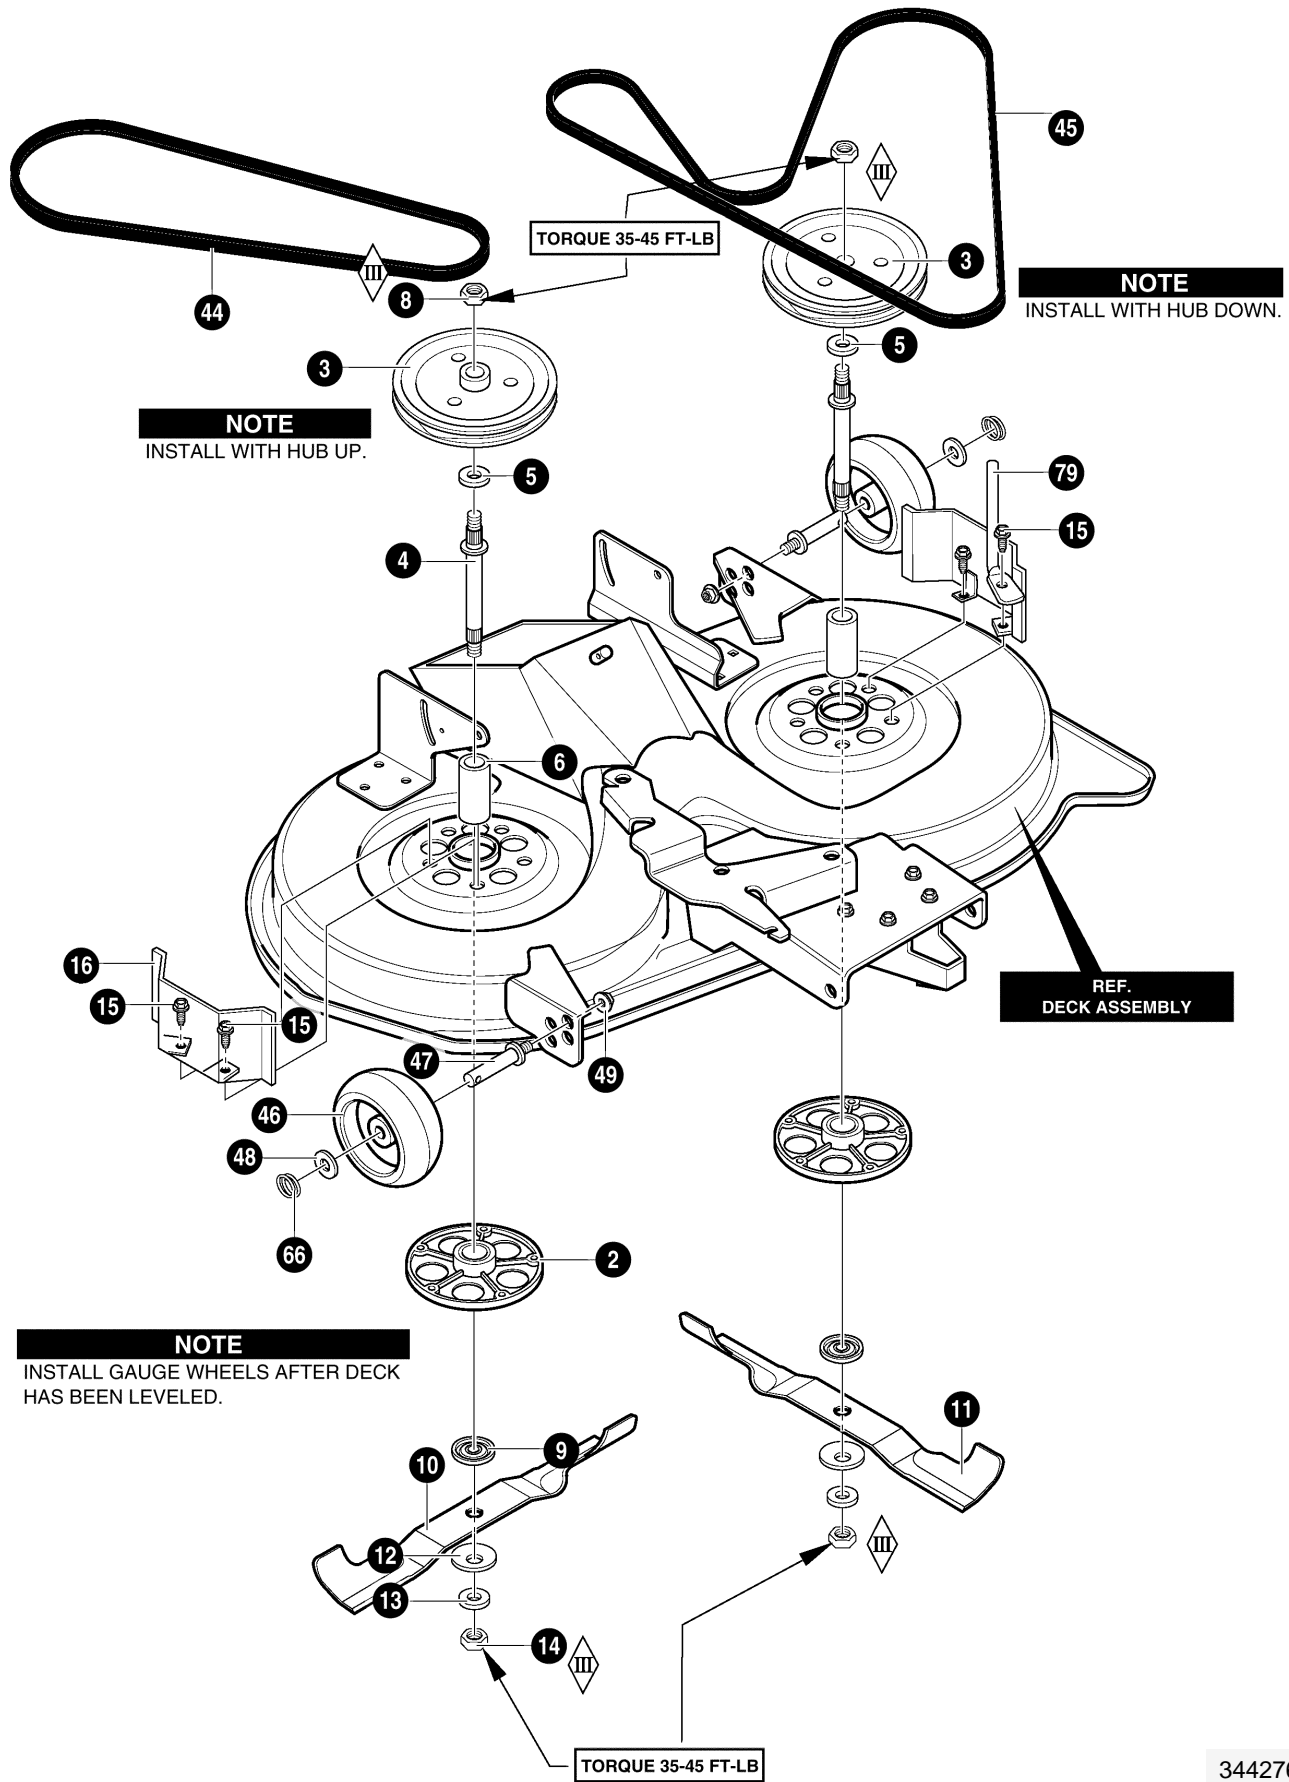

MODEL 40373x68A

REPAIR PARTS BLADE HOUSING ASSEMBLY

Key No.	Description	Part No.	Key No.	Description	Part No.
1	MOWER DECK REBA	690109-853	50-1	PLATE-SUSPENSION	94128
15	SCREW, 3/8-16X1.00	711911	50-2	SUSPENSION BRKT REAR	94055
17	BRAKE ARM ASSEMBLY LH	94665-853	50-3	BOLT, SHOULDER 3/8-16	710095
17-1	BRAKE SUPPORT ASSEMBLY LH	94293	50-4	NUT, 3/8-16	710140
17-2	BRAKE ARM ASSEMBLY LH	94291	51	BOLT, SHOULDER .375	711611
17-3	SPRING, TORSION	710110	52	SPRING, TORSION .68LG RH	710112
17-4	NUT, 5/16-18	710205	53	SPRING, TORSION .68LG LH	710113
21	LINK, BRAKE LH	690021	54	NUT, 3/8-16	711622
23	NUT, ADJUSTING	711591	55	WINGNUT	711600
24	BRAKE ARM ASSEMBLY RH	94664-853	56	PAD, FRICTION	94137
24-1	BRAKE SUPPORT ASSEMBLY RH	94294	57	WASHER	711628
24-2	BRAKE ARM ASSEMBLY RH	94292	58	PIN, HANGER	711595
24-3	SPRING, TORSION	710077	60	NUT, 3/8-16	711622
24-4	NUT, 5/16-18 WDFLLK	710205	61	ASM. PLATE, REAR SUS. BRKT LH	690159-853
28	BELT GUIDE	711912	61-1	PLATE - SUSPENSION	94128
29	SCREW, 5/16-18X.50	780055	61-2	SUSPENSION BRKT REAR	94055
30	BOLT, .50X.75 HSSH 3/8-16	711613	61-3	BOLT, SHOULDER 3/8-16	710095
31	ARM, DOUBLE IDLER	94261-853	61-4	NUT, 3/8-16	710140
32	NUT, 3/8-16	711622	64	SPRING, EXTENSION	710233
33	PULLEY, IDLER DOUBLE VEE	94279	65	GUIDE, BELT	711913
34	SPACER, DECK	94269	67	GUIDE, BELT	690030
35	SCREW, 3/8-16X3.00	711915	71	BOLT, SHOULDER .375	711611
36	IDLER ARM ASSY	94973-853	72	NUT, 3/8-16	711622
36-1	SPRING-BELT GUIDE	94312	73	ZINC ROD, HANGER	95295
36-2	SCREW 1/4-20X.50	710264	74	PIN, HAIR	711676
36-3	IDLER ARM ASSEMBLY	94298	75	SUB. ASM. BRKT & STIFFNER	690058-853
37	BOLT, .50X.75 HSSH 3/8-16	711613	75-1	BRACKET, FRONT SUSPENSION	94058
38	LINK, BRAKE RH	690023	75-2	STIFFENER, DECK	95057
39	WASHER, FLAT	712480	75-3	SCREW, 5/16-18X.75	710079
40	PIN, HAIR	711682	76	WASHER, FLAT	583409
41	PULLEY, V IDLER 4"	690024	77	SPRING, EXTENSION 1.94LG	710658
42	NUT, 3/8-16	711622	78	WASHER, FLAT INSULATE	712480
43	SPRING, EXTENSION	710234	80	PAD, ADHESIVE	318197
50	ASM. PLATE, REAR SUS. BRKT, RH	690158-853			

MODEL 40373x68A

REPAIR PARTS BLADES & BELTS