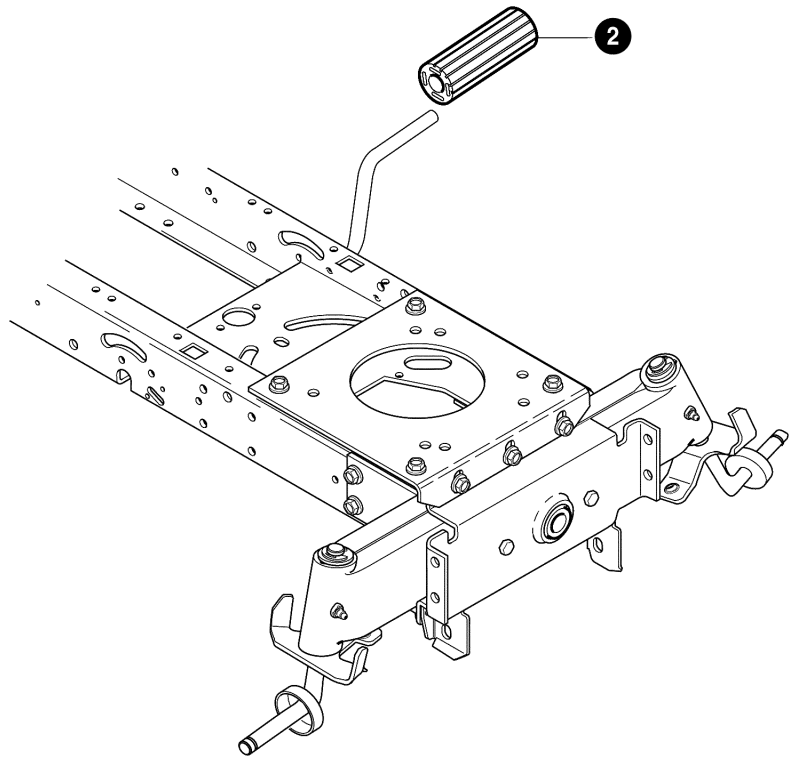

# REPAIR PARTS BLADES & BELTS

<b>Key No.</b>	<b>Description</b>	<b>Part No.</b>
2	ASM. JACKSHAFT HOUSING W/VENTS	94305
3	PULLEY, DECK	690020
4	JACKSHAFT	91922
5	WASHER, FLAT	17X165
6	SPACER	91903
8	NUT, 9/16-18 CTRLK	711910
9	ADAPTER, DECK/BLADE	94207
10	BLADE LH	690499
11	BLADE RH	690500
12	WASHER, BELLEVILLE	17X166
13	WASHER, FLAT	17X165
14	NUT, 9/16-18	711910
15	SCREW, 3/8-16X1.00	711911
16	PULLEY COVER	94288-853
44	BELT	710231
45	BELT, V	690071
46	WHEEL, GAUGE	92683
47	BOLT	711746
48	FLATWASHER	711615
49	NUT, 3/8-16	711622
66	CIRCLE PIN	711764
79	ZINC ROD BELT GUIDE	95280

<b>Key No.</b>	<b>Description</b>	<b>Part No.</b>
1	HARNESS, WIRE	95380
2	WIRE, LEAD SOLENOID TO ST	711579
3	REAR HARNESS	95381
4	WIRE HARNESS FOR HEADLIGHTS	340513
5	SOCKET, LAMP	92372
6	TIE, CABLE BLACK	57444
7	WIRE CLIP, ADHESIVE	55939
8	SWITCH, IGNITION	94878
10	SWITCH, DOUBLE POLE DELTA	690106
12	SWITCH LIMIT	94136
13	SOLENOID	94613
14	SCREW	711619
15	NUT, 1/4-20	711632
16	WIRE, GROUND	95420
17	SCREW	711619
18	SWITCH, SEAT	94159
19	BATTERY 5 PLATE	92739
20	BOLT	711680
21	NUT, WING 1/4-20	711636
22	BULB, LIGHT	90084
23	NUT, 5/8ACME DELTA	327352
24	BOOT, IGN. SWITCH	300194
25	WASHER, REGINTLK	313683
27	TAPE, SWITCH	95330
28	BUZZER, FOR BAG FULL	95391
37	BOOT, BATTERY	690604
38	WASHER, FLAT	711666