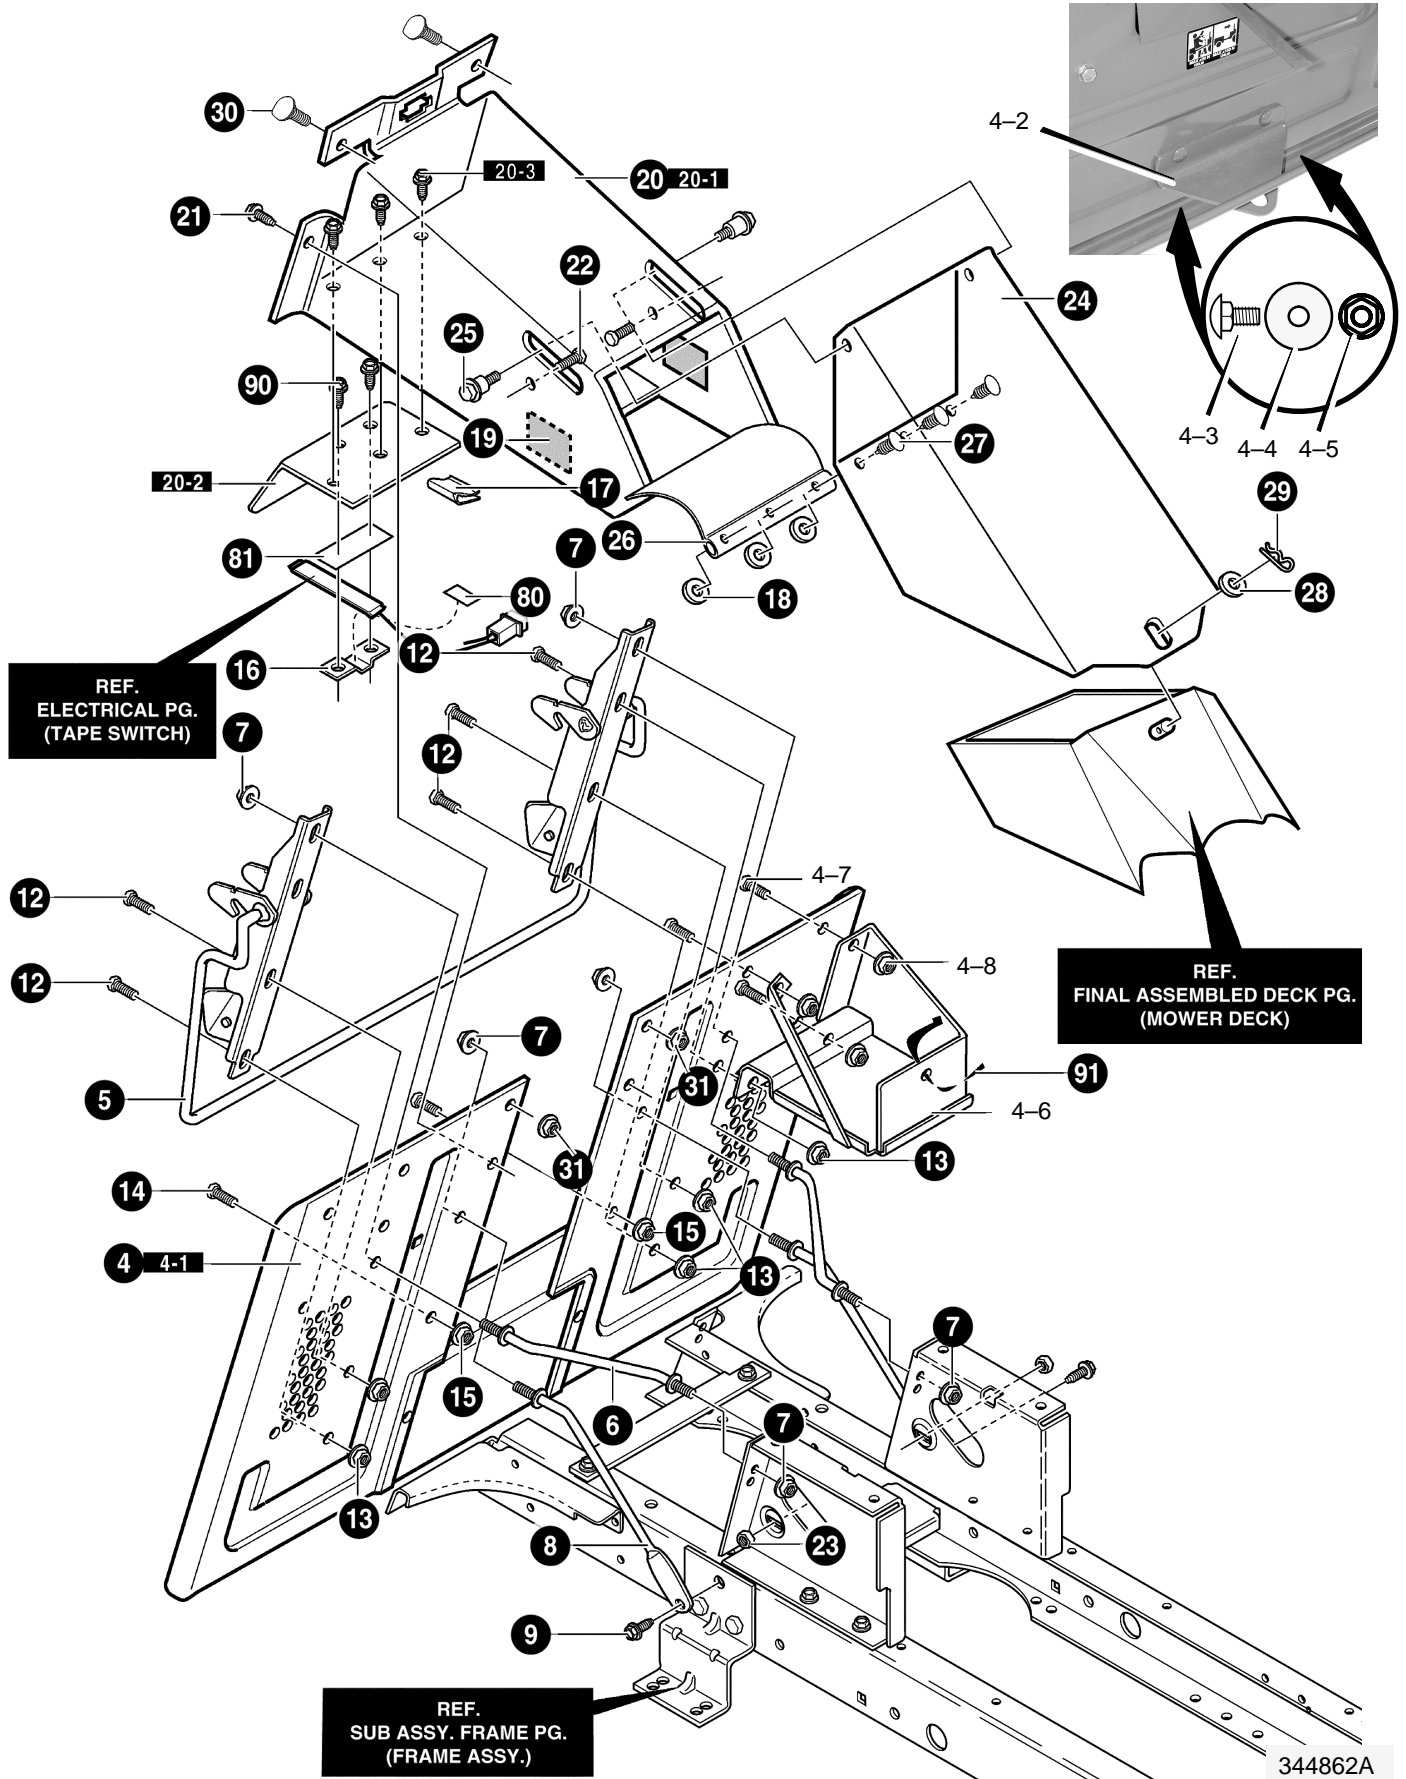

<b>Key No.</b>	<b>Description</b>	<b>Part No.</b>
1	Support, Grille RH	94082-853
2	Support, Grille LH	94083-853
3	Screw, 5/16-18x.75	711606
4	Dash	94074-884
5	Screw, 10-24x.500	711629
6	Steering Bracket	94075
7	Screw, 1/4-14x.50	710197
8	Accesss Panel	95366-884
9	Screw, 10-24x.500	711629
10	Dash Support	95318-884
11	Screw, 5/16-18x.75	711606
12	Hood	690608F-884
13	Grille	94079-884
14	Screw, 10-24x.500	711629
15	Lens, RH	94080
16	Lens, LH	94081
17	Reflector, Headlight	94807
18	Reflector, Headlight	94807
19	Bolt, Shoulder	711611
20	Nut, 3/8-16 Hwdfllk Whiz	711622
21	Bellows, Steering Post	92059
22	Bumper	94744
—	Instruction Book & Parts List	F-010770J

# MODEL 40373x68A