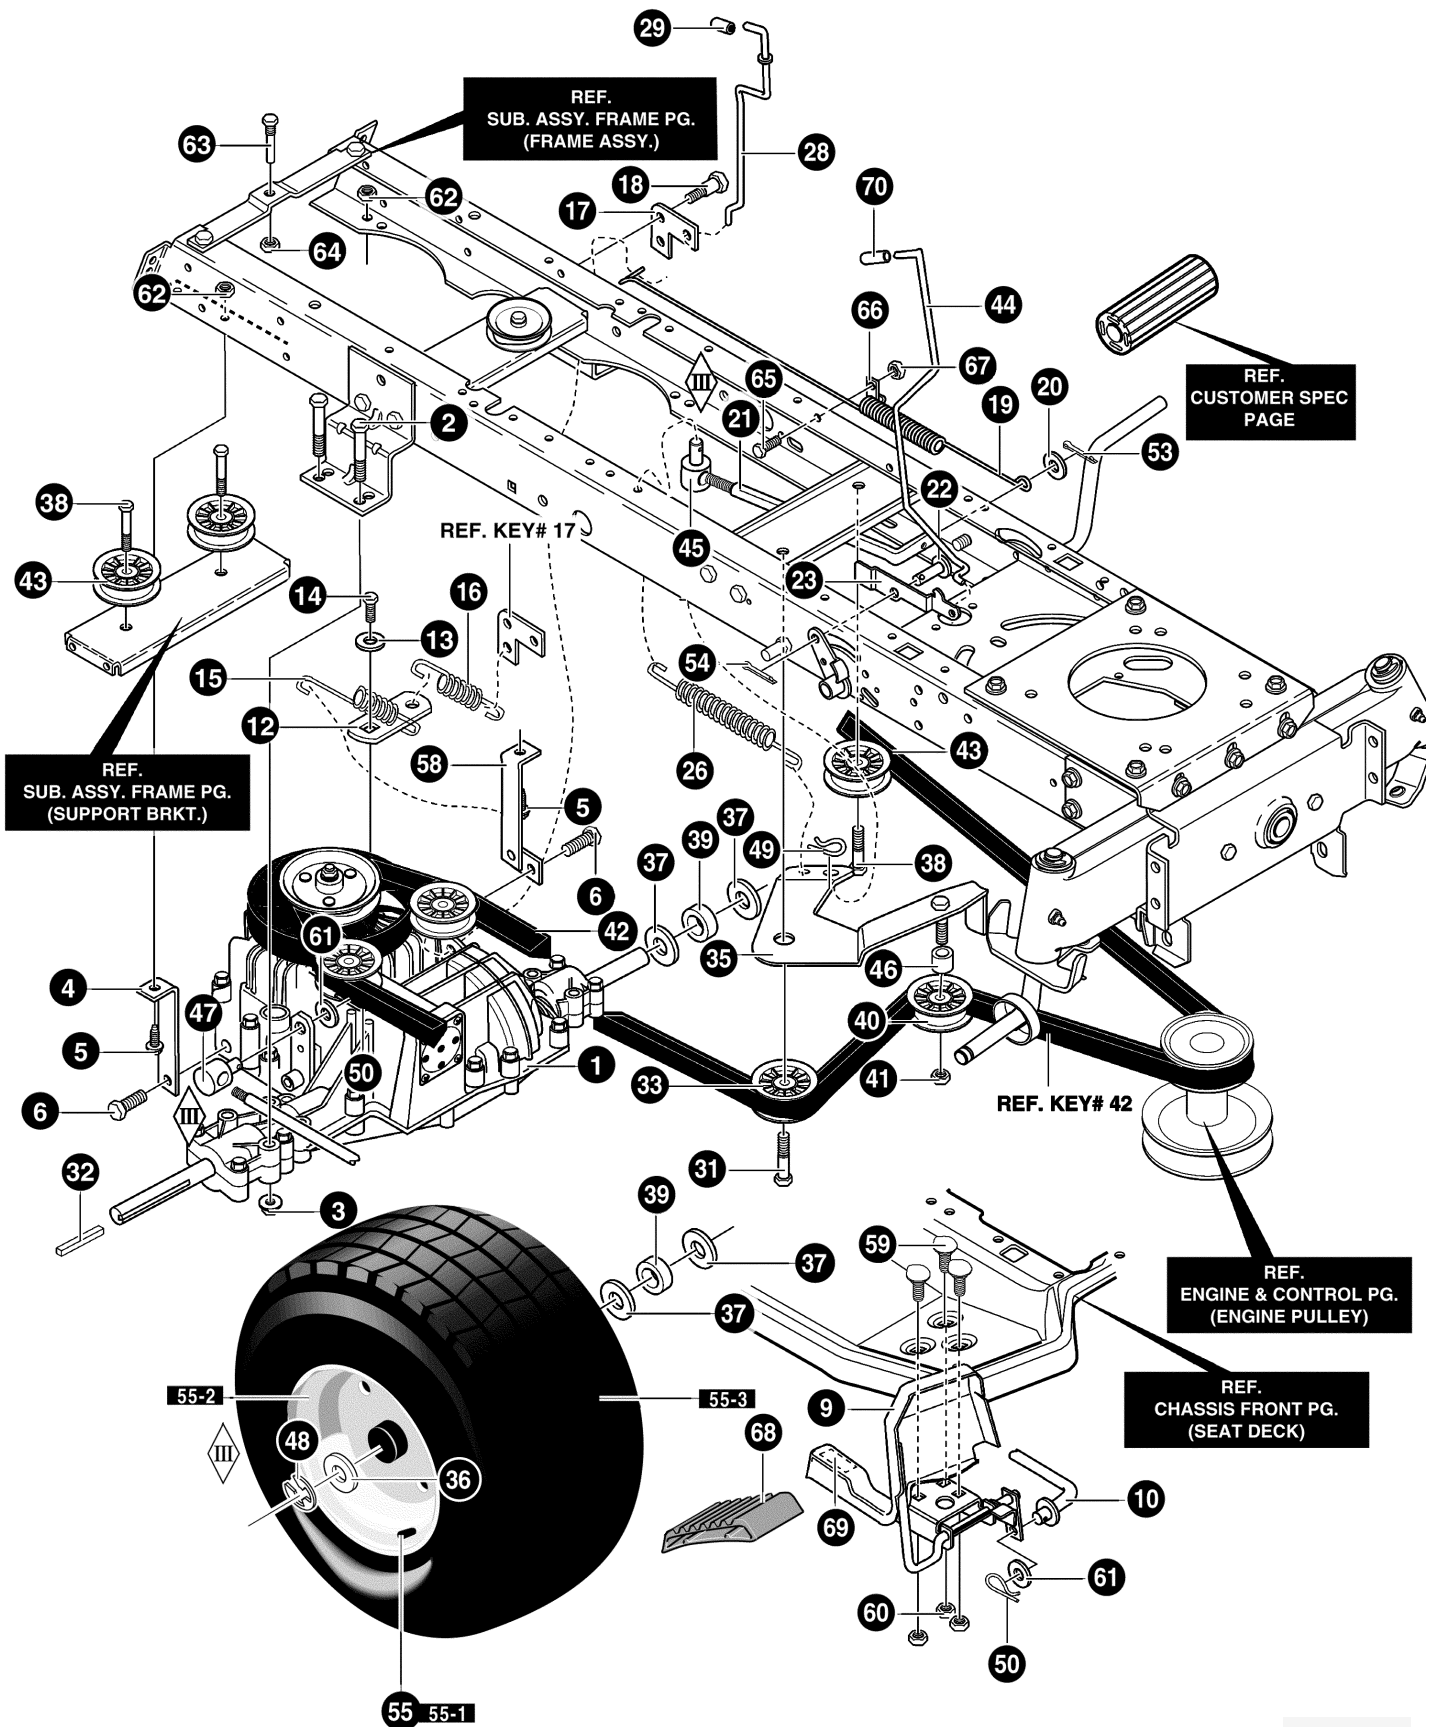

MODEL 40373x68A

REPAIR PARTS DRIVE ASSEMBLY

Key No.	Description	Part No.	Key No.	Description	Part No.
1	PEERLESS HYDRO MST206-512A	————	40	PULLEY, IDLER 2.75 DIA	690409
2	SCREW, 5/16-18X2.50	711669	41	NUT, 3/8-16	711920
3	NUT, 5/16-18	711634	42	BELT, V4L 112.75	94609
4	STABILIZER BRACKET	94224-853	43	PULLEY, IDLER	1001065
5	SCREW, 5/16-18X1.0	711893	44	PARK BRAKE CONTROL ROD	690047
6	SCREW, 5/16-18X.75	710268	45	SPACER 1/2 TO 17MM	690369
9	PEDAL ASSY. HYDRO	690134-853	46	ROD, SHIFT	690027
10	ROD, FOOT CONTROL	690018	47	ADJUST NUT 1/2-13	711594
12	BRKT, SHIFT	323212	48	E-RING	11X3
13	WASHER, TRANSAXLE	711895	49	PIN, HAIR	711659
14	SCREW, 1/4-28X.750	1X145	50	PIN, HAIR	711676
15	SPRING, TRANSAXLE	94622	53	COTTER PIN	71081
16	SPRING	326780	54	COTTER PIN	71081
17	BRACKET, DISCONNECT LEVER	94621-853	55	TIRE & RIM ASSY	692290
18	BOLT, HSH 5/16-18	711896	55-1	VALVE STEM	338512
19	SPRING, BRAKE	95424	55-2	RIM	338524
20	WASHER, FLAT	711921	55-3	TIRE 20X8X8	338526
21	ROD, CLUTCH	690016	58	ASM., BRACKET STABILIZER	94225-853
22	PIN, CLEVIS	711903	59	BOLT, 5/16-18X.75 CARR.	711688
23	ZINC LATCH, PARK BRAKE	95290	60	NUT, 5/16-18 HEX	710026
26	SPRING, TENSION	711522	61	WASHER, FLAT	711894
28	ROD, DISCONNECT CONTROL	690015	62	NUT, 5/16-18X.75	710026
29	GRIP, HYDRO DISCONNECT	690032	63	SCREW GUIDE	711745
31	SCREW, 3/8-16X1.25	711905	64	NUT, 5/16-18	710026
32	KEY, SQUARE	52928	65	SCREW, 1/4-20X.50	313686
33	PULLEY, IDLER V4L	1001065	66	WIRE RETAINER	711742
35	ASSY., IDLER ARM TRACTION	94238-848	67	NUT, 1/4-20	780285
36	WASHER, FLAT	711758	68	PEDAL, PAD SANDPAPER	93248
37	WASHER, FLAT .755ID	711904	69	PAD, TOE SANDPAPER	93249
38	SCREW, 3/8-16X1.25	711905	70	CAP, DUMP VALVE ROD	335980
39	SPACER .87X1.78	95274			

* CONTACT YOUR NEAREST PEERLESS TRANSAXLE DEALER FOR PARTS AND SERVICE.