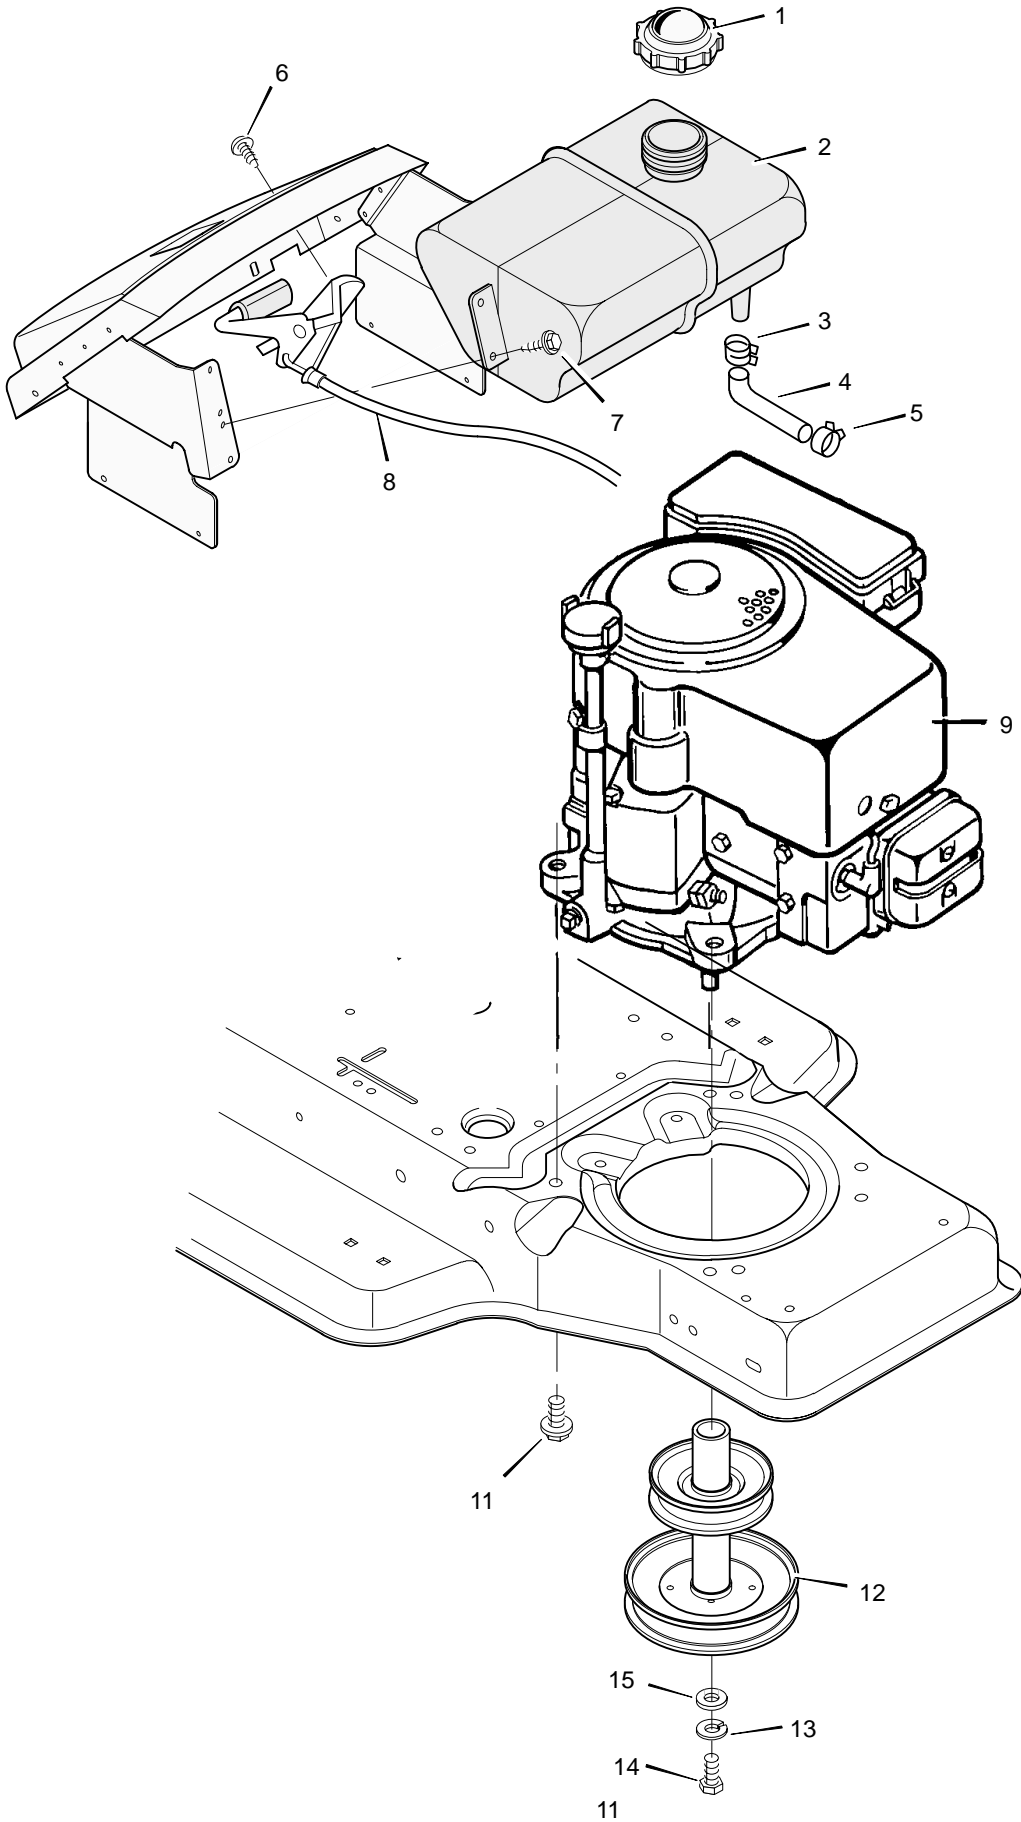

MODEL 38711x44A

REPAIR PARTS MOWER HOUSING

Key No.	Description	Part No.	Key No.	Description	Part No.
1	Nut, Hex	15x121	32	Bracket Assembly, Left Lifter	91813E700
3	Pulley, Jackshaft	92852	33	Spring, Extension	165x72
4	Locknut, Flange	15x84	34	Bracket, Pivot	91743E700
5	Spacer	92850	35	Plate	91770E700
6	Belt, Blade Drive	37x63	36	Washer	17x57
7	Pulley, Idler	690387	37	Bolt, Carriage	2x53
8	Pin, Cotter	30x20	38	Deflector Assembly, Chute	94707
9	Locknut, Flange	15x88	39	Spring, Torsion	166x4
10	Washer	17x46Z	40	Bracket, Hinge	94956E700
11	Brake Assembly, Right	92186E700	41	Bracket, Front Hanger	91793E700
12	Brake Assembly, Left	92187E700	42	Rod, Deflector	94957Z
13	Spring, Torsion	166x27	43	Cap, Push On	28x23
14	Bolt, Hex	25x7	44	Rod, Hanger	91739Z
15	Bracket Assembly, Brake	92072E700	45	Washer	17x124
16	Rod, Brake	91745Z	46	Hanger, Front	92119E700
17	Rod, Cross Link	92183Z	47	Spacer	690369
18	Pin, Hair	31x4	48	Nut, Flange	15x98
19	Nut, Adjustable	92131	49	Bolt, Hex	1x84
20	Rod, Adjuster	91748Z	50	Housing, Jackshaft	690222
21	Nut, Adjustable	21920	51	Jackshaft	92849
22	Link, Suspension	92064E700	52	Adapter, Blade	92466
23	Washer	17x103	53	Blade, 38" (2 required)	94913E701
24	Bracket Assembly, Right Lifter	92194E700	54	Washer, Belleville	17x166
25	Nut, Flange	15x79	55	Washer	17x165
26	Bracket, Pivot	92033E700	56	Nut, Hex	15x100
27	Bolt, Shoulder	9x39	58	Indicator, Plastic	92163
28	Arm Assembly, Idler	92032E700	59	Washer	17x48
29	Plate, Adjuster	91741E700	60	Housing, Blade (38")	91906E700
30	Cover, Pulley	91792E700	61	Bolt, Shoulder	9x42
31	Guide, Belt	91797E700	1-61	Complete Mower Housing Assembly	403228

MODEL 38711x44A

REPAIR PARTS ENGINE MOUNT