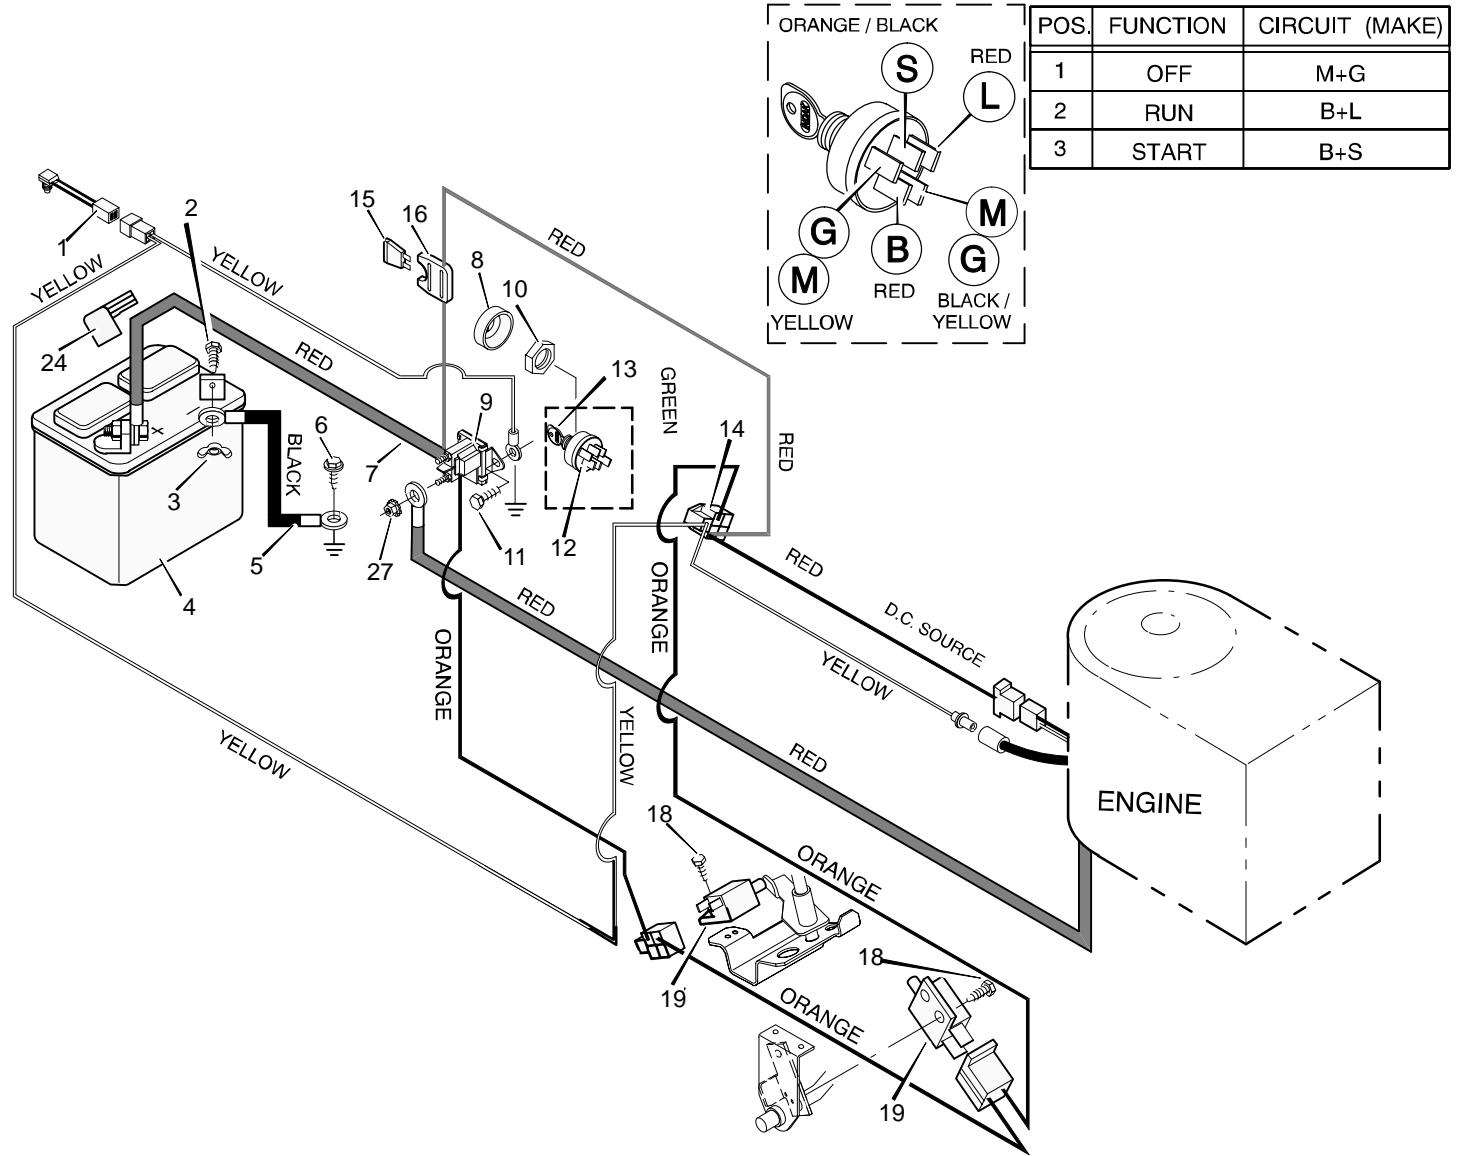

MODEL 38711x44A

REPAIR PARTS ENGINE MOUNT

Key No.	Description	Part No.
1	Fuel Cap	92317
2	Fuel Tank	91869
3	Hose Clamp	95197
4	Fuel Line	23715
5	Hose Clamp	95197
6	Screw	26x201
7	Screw	26x201
8	Throttle Control	91983
9	Engine*	—
11	Bolt, Engine Mount	25x7
12	Stack Pulley Assembly	690442
13	Lockwasher	19x35
14	Bolt, Hex	1x140
15	Washer	17x170

* Parts are available from an Authorized Service Center. See "Engines, Gasoline" or "Gasoline Engines" in the yellow pages of the telephone directory.

MODEL 38711x44A

REPAIR PARTS ELECTRICAL SYSTEM

Key No.	Description	Part No.
1	Switch, Seat Sensor	91031
2	Bolt	2x82
3	Wingnut	14x79
4	Battery	91414
5	Cable, Battery Ground	24x30
6	Screw	26x249
7	Cable, Red Battery	24x29
8	Cap, Ignition	91488
9	Solenoid	24285
10	Nut	91489

Key No.	Description	Part No.
11	Screw	26x214
12	Switch, Ignition	21064
13	Key, Ignition	20729
14	Harness, Chassis Wire	250x88
15	Fuse	54212
16	Holder, Fuse	407078
18	Screw	26x233
19	Switch, Clutch	24273
24	Cover, Terminal	54148
27	Locknut	15x116