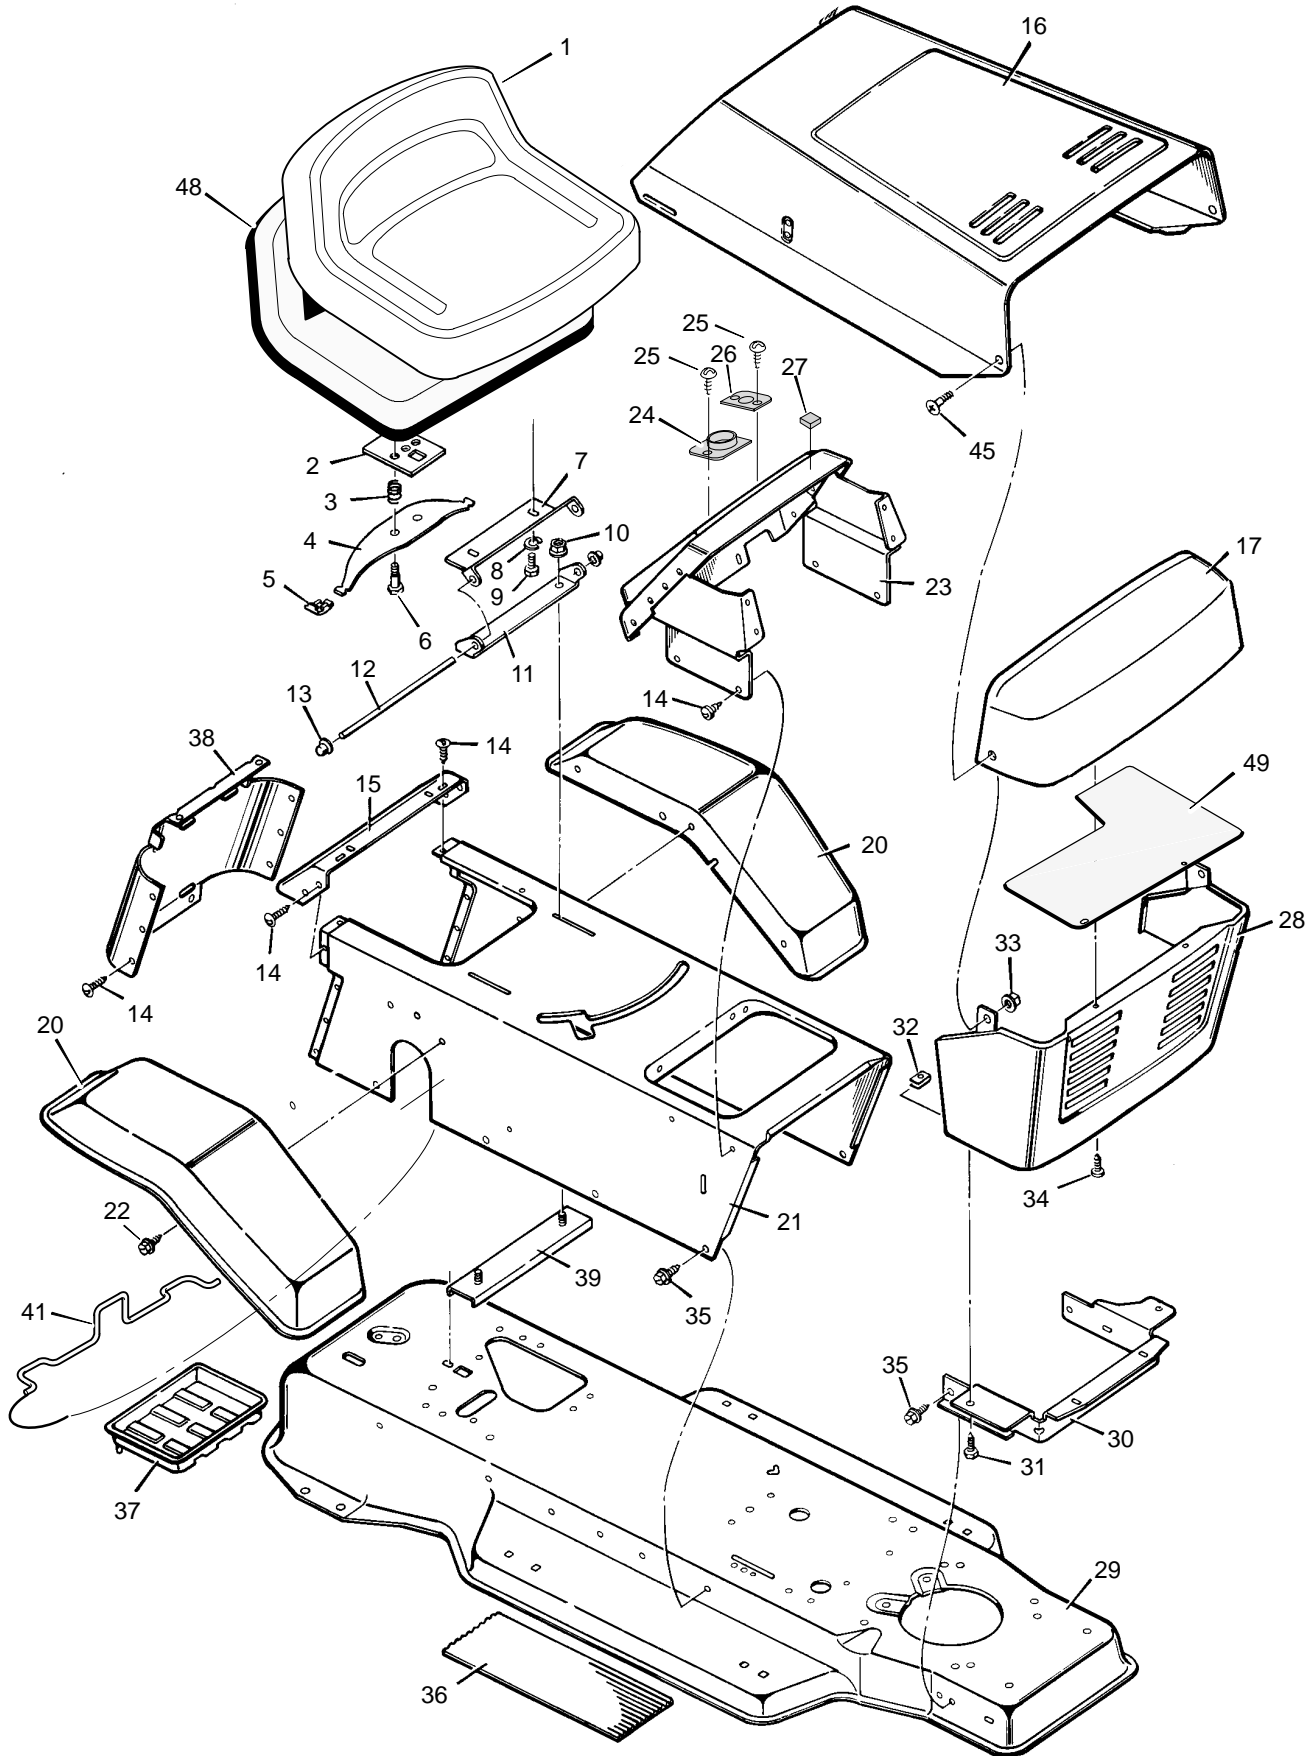

MODEL 38711x44A

REPAIR PARTS CHASSIS & HOOD

MODEL 38711x44A

REPAIR PARTS CHASSIS & HOOD

Key No.	Description	Part No.	Key No.	Description	Part No.
1	Seat	92387	24	Bearing, Steering	93135
2	Plate Assembly, Switch	91963Z	25	Screw	26x238
3	Spring, Compression	164x26	26	Bearing	93155
4	Spring, Seat	91964	27	Bumper	92444
5	Glide, Spring	91822	28	Grill, Lower	91722E549
6	Bolt, Shoulder	9x38	29	Frame Assembly	92815E549
7	Support, Seat	92334E700	30	Support, Grill	91723E700
8	Lockwasher	18x16	31	Screw	26x252
9	Bolt, Hex	1x45	32	U-Nut	28x57
10	Locknut, Flange	15x88	33	Locknut, Flange	15x84
11	Bracket, Pivot	91729E700	34	Fastener, Plastic	193x1
12	Rod, Pivot	91730 Z	35	Screw	26x249
13	Cap, Push On	28x23	36	Mat	94107
14	Screw, Tap	26x270	37	Tray, Battery	91895
15	Fender, Apron *	91724E549	38	Cap, Console *	92443E700
16	Hood	91852E549	39	Channel Assembly	91857E700
17	Grille, Upper	91736	41	Clamp, Battery	92725E700
20	Fender	91715E549	45	Bolt, Shoulder	9x58
21	Console Assembly	92727E549	48	Pan, Seat (with foam)	92357
22	Screw	26x263	49	Shield, Heat	94334
23	Dash Panel	93174E549	—	Instruction Book & Parts List	F-000797L