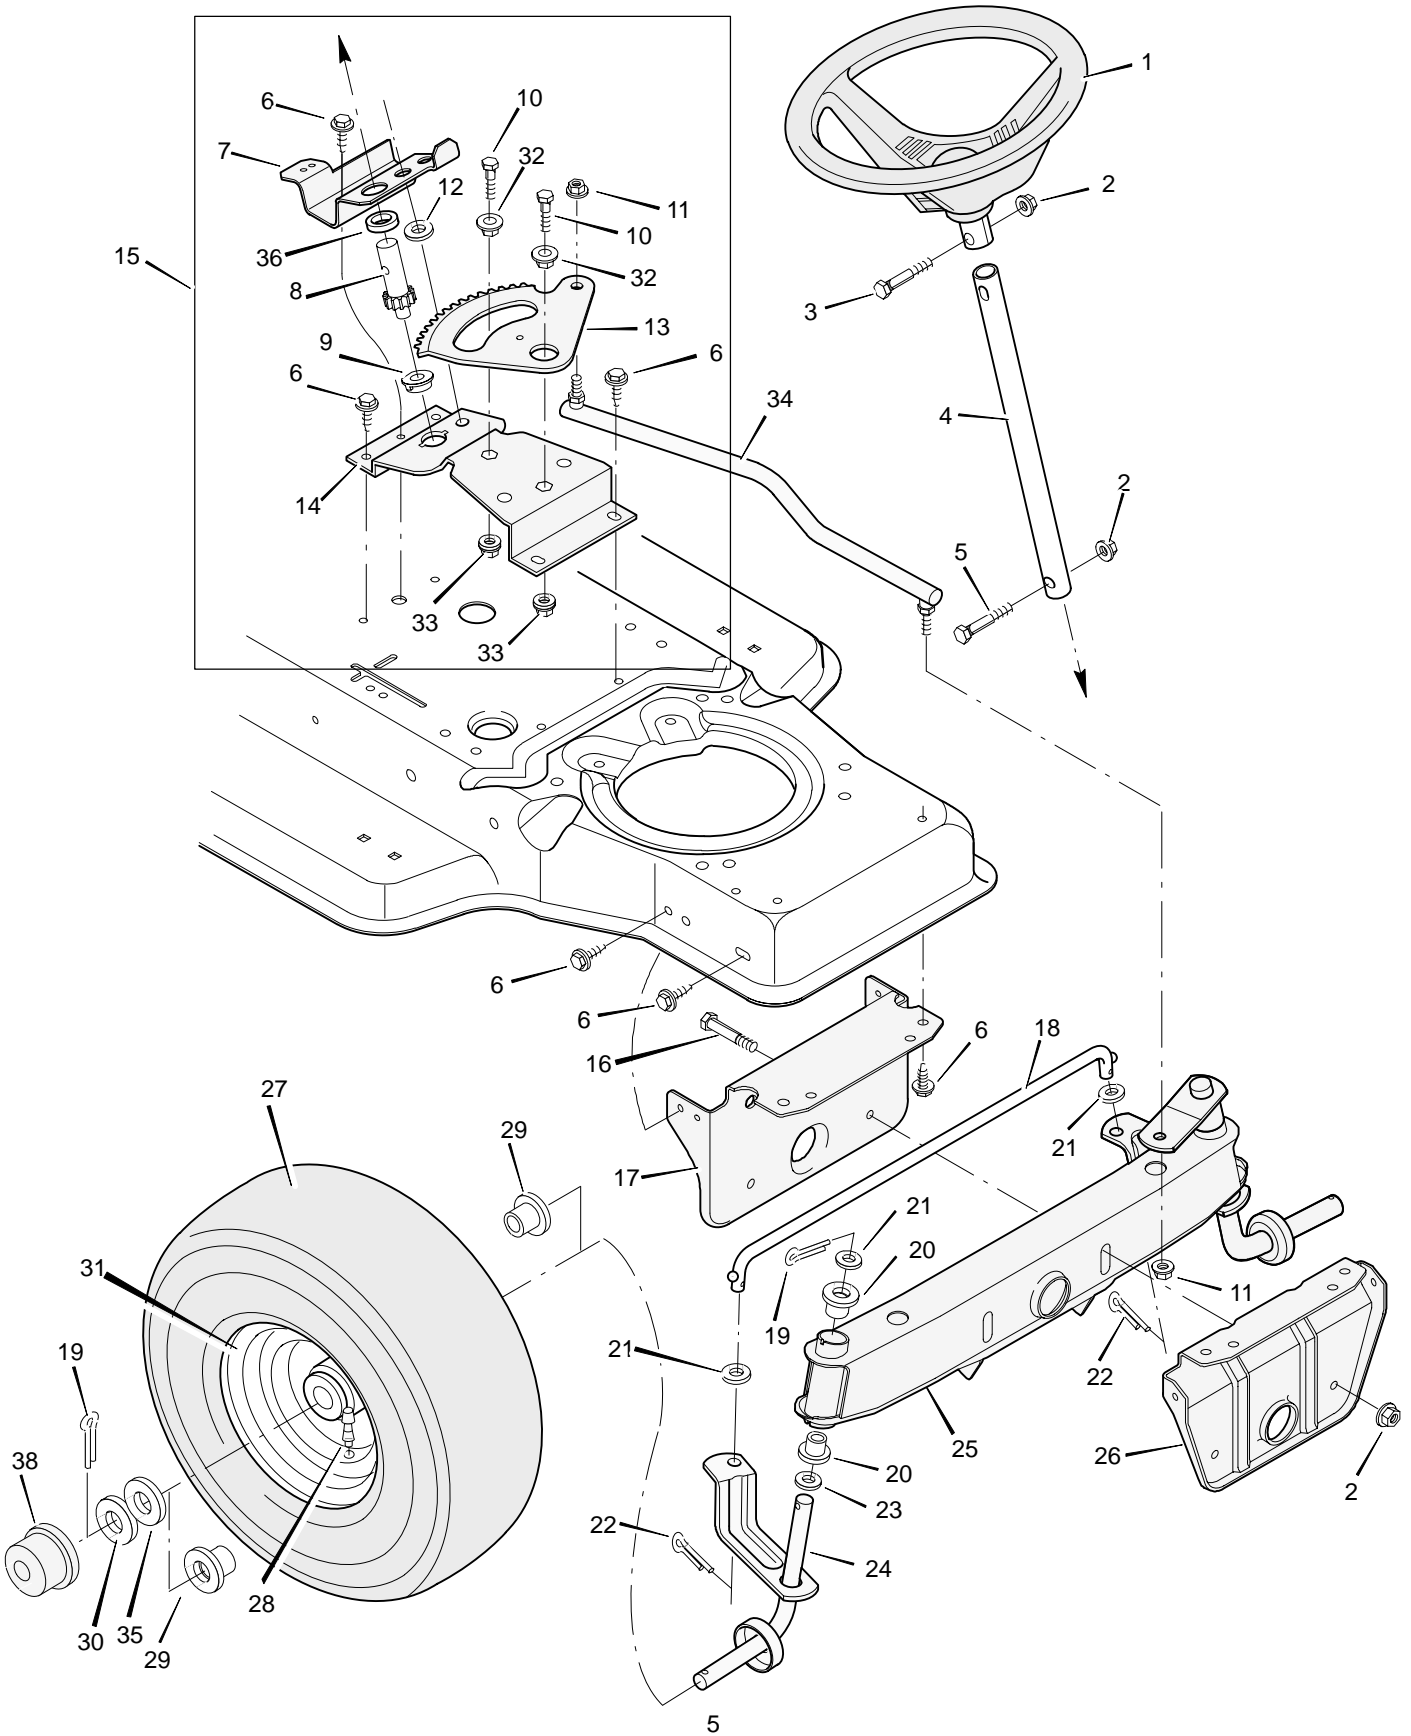

MODEL 38711x44A

REPAIR PARTS STEERING

MODEL 38711x44A

REPAIR PARTS STEERING

Key No.	Description	Part No.
1	Wheel, Steering	92078
2	Nut, Hex	15x118
3	Bolt, Hex	1x66
4	Post, Steering	91714 Z
5	Bolt, Hex	1x74
6	Screw	26x249
7	Bracket, Sector	91716E700
8	Gear, Pinion	92715
9	Bearing	92716
10	Bolt, Hex	1x84
11	Locknut, Flange	15x87
12	Spacer	92564
13	Gear, Sector	92316
14	Bracket, Sector	91708E700
15	Kit, Steering Gear	402075
16	Bolt, Hex	1x146
17	Support, Rear Axle	92529E700
18	Rod, Tie	90038E700
19	Pin, Cotter	30x49
20	Bearing	92527
21	Washer	17x57
22	Pin, Cotter	30x20
23	Washer	17x113
24	Spindle Assembly, Right	91828E700
25	Spindle Assembly, Axle & Left	92518E700
26	Support, Front Axle	92528E700
27	Tire*	91912
—	Tube	407047
28	Stem, Valve	24373
29	Bearing, Wheel	91334
30	Washer	17x195
31	Wheel & Tire Assembly	94578-601
32	Bearing	92097
33	Locknut, Flange	15x113
34	Link, Drag	91749E700
35	Washer	17x192
36	Spacer, Pinion Gear	92280
38	Hub Cap (Optional)	94618

* When you order a tire, make sure to give the brand name of the tire so that the tread pattern on the tire will match.