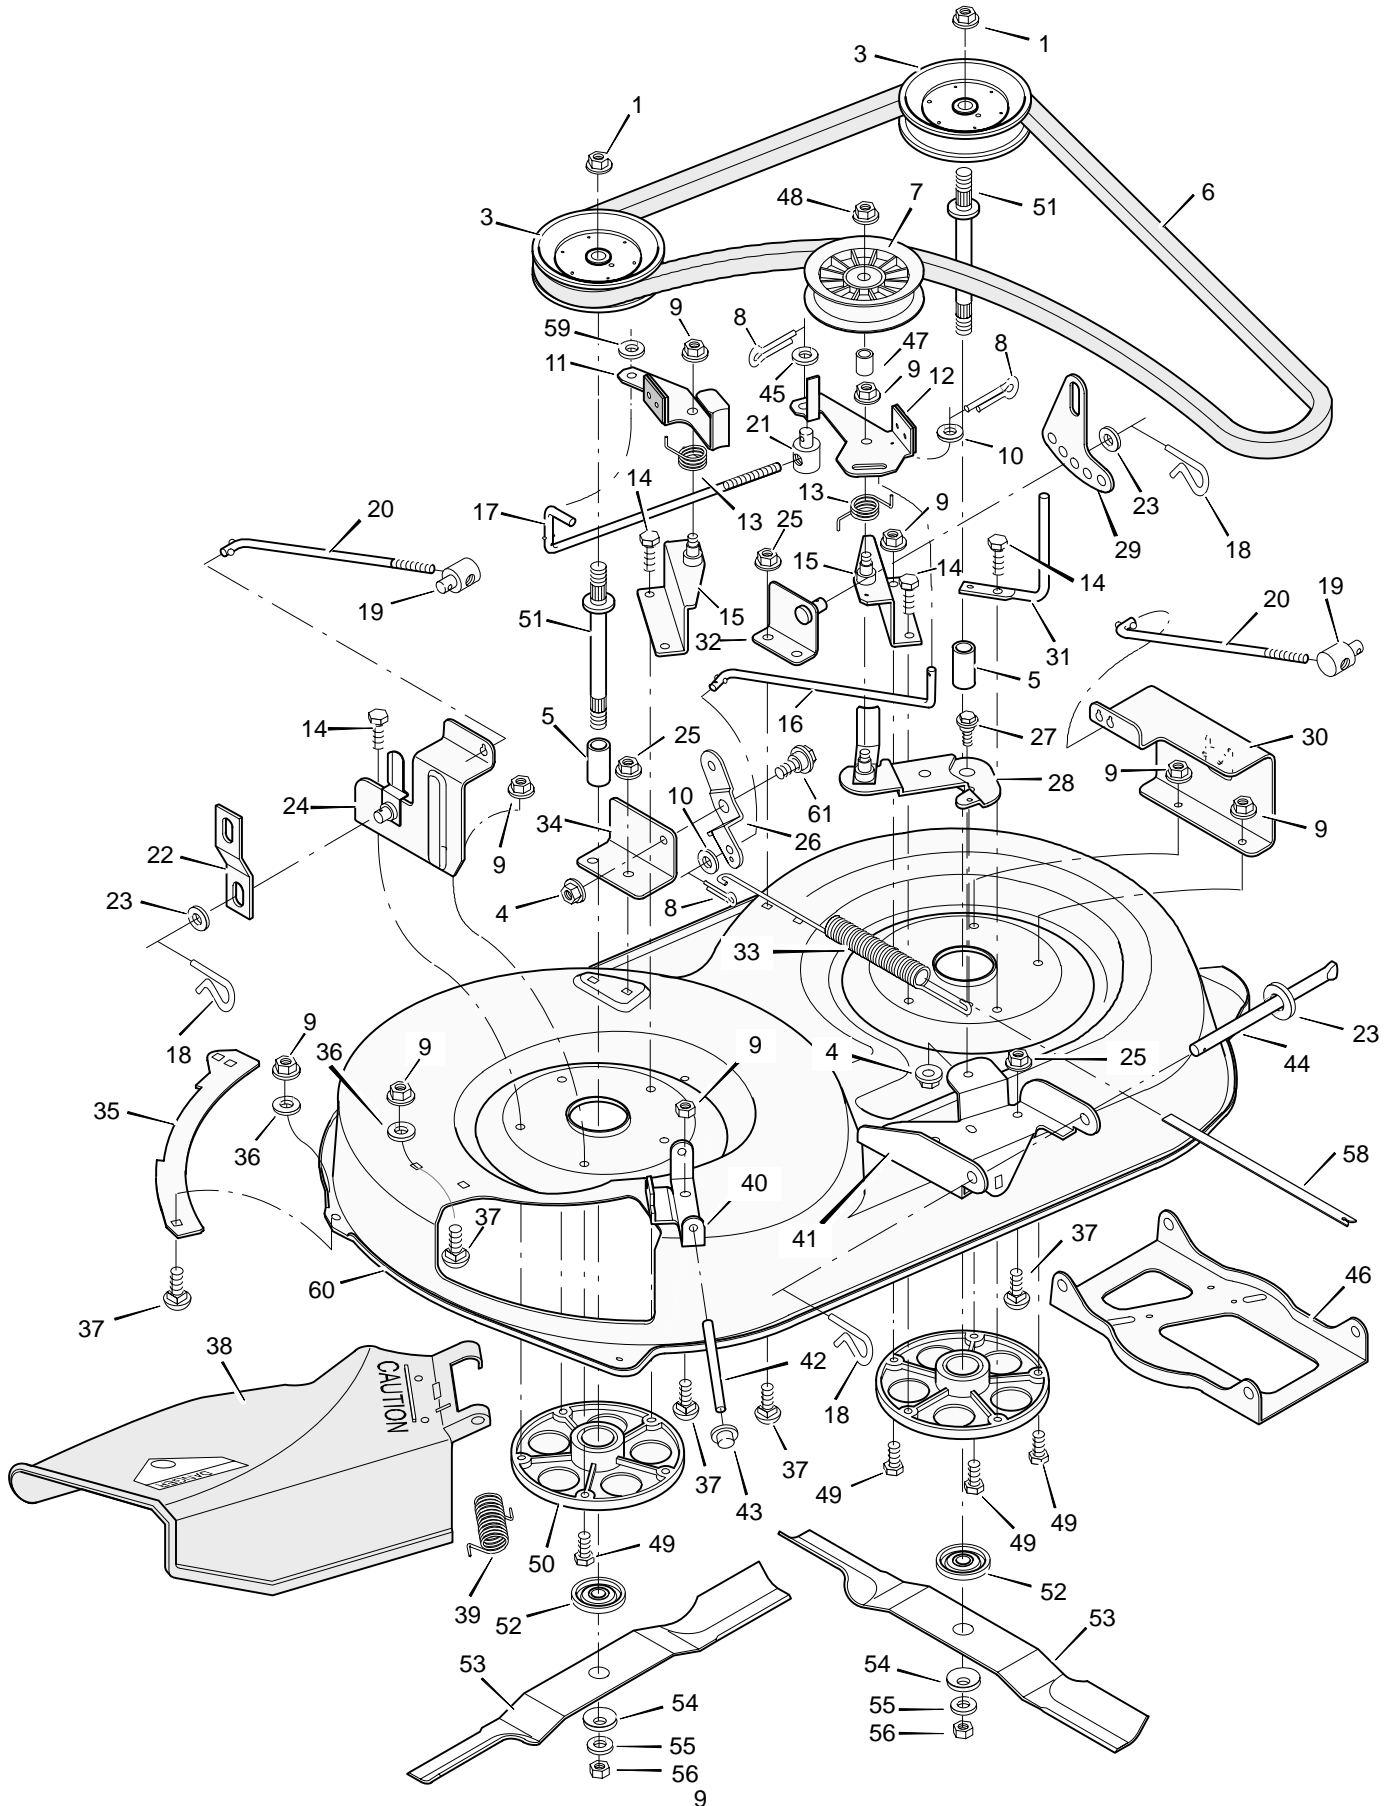

MODEL 38711x44A

REPAIR PARTS MOWER HOUSING

MODEL 38711x44A

REPAIR PARTS MOWER HOUSING

Key No.	Description	Part No.	Key No.	Description	Part No.
1	Nut, Hex	15x121	32	Bracket Assembly, Left Lifter	91813E700
3	Pulley, Jackshaft	92852	33	Spring, Extension	165x72
4	Locknut, Flange	15x84	34	Bracket, Pivot	91743E700
5	Spacer	92850	35	Plate	91770E700
6	Belt, Blade Drive	37x63	36	Washer	17x57
7	Pulley, Idler	690387	37	Bolt, Carriage	2x53
8	Pin, Cotter	30x20	38	Deflector Assembly, Chute	94707
9	Locknut, Flange	15x88	39	Spring, Torsion	166x4
10	Washer	17x46Z	40	Bracket, Hinge	94956E700
11	Brake Assembly, Right	92186E700	41	Bracket, Front Hanger	91793E700
12	Brake Assembly, Left	92187E700	42	Rod, Deflector	94957Z
13	Spring, Torsion	166x27	43	Cap, Push On	28x23
14	Bolt, Hex	25x7	44	Rod, Hanger	91739Z
15	Bracket Assembly, Brake	92072E700	45	Washer	17x124
16	Rod, Brake	91745Z	46	Hanger, Front	92119E700
17	Rod, Cross Link	92183Z	47	Spacer	690369
18	Pin, Hair	31x4	48	Nut, Flange	15x98
19	Nut, Adjustable	92131	49	Bolt, Hex	1x84
20	Rod, Adjuster	91748Z	50	Housing, Jackshaft	690222
21	Nut, Adjustable	21920	51	Jackshaft	92849
22	Link, Suspension	92064E700	52	Adapter, Blade	92466
23	Washer	17x103	53	Blade, 38" (2 required)	94913E701
24	Bracket Assembly, Right Lifter	92194E700	54	Washer, Belleville	17x166
25	Nut, Flange	15x79	55	Washer	17x165
26	Bracket, Pivot	92033E700	56	Nut, Hex	15x100
27	Bolt, Shoulder	9x39	58	Indicator, Plastic	92163
28	Arm Assembly, Idler	92032E700	59	Washer	17x48
29	Plate, Adjuster	91741E700	60	Housing, Blade (38")	91906E700
30	Cover, Pulley	91792E700	61	Bolt, Shoulder	9x42
31	Guide, Belt	91797E700	1-61	Complete Mower Housing Assembly	403228