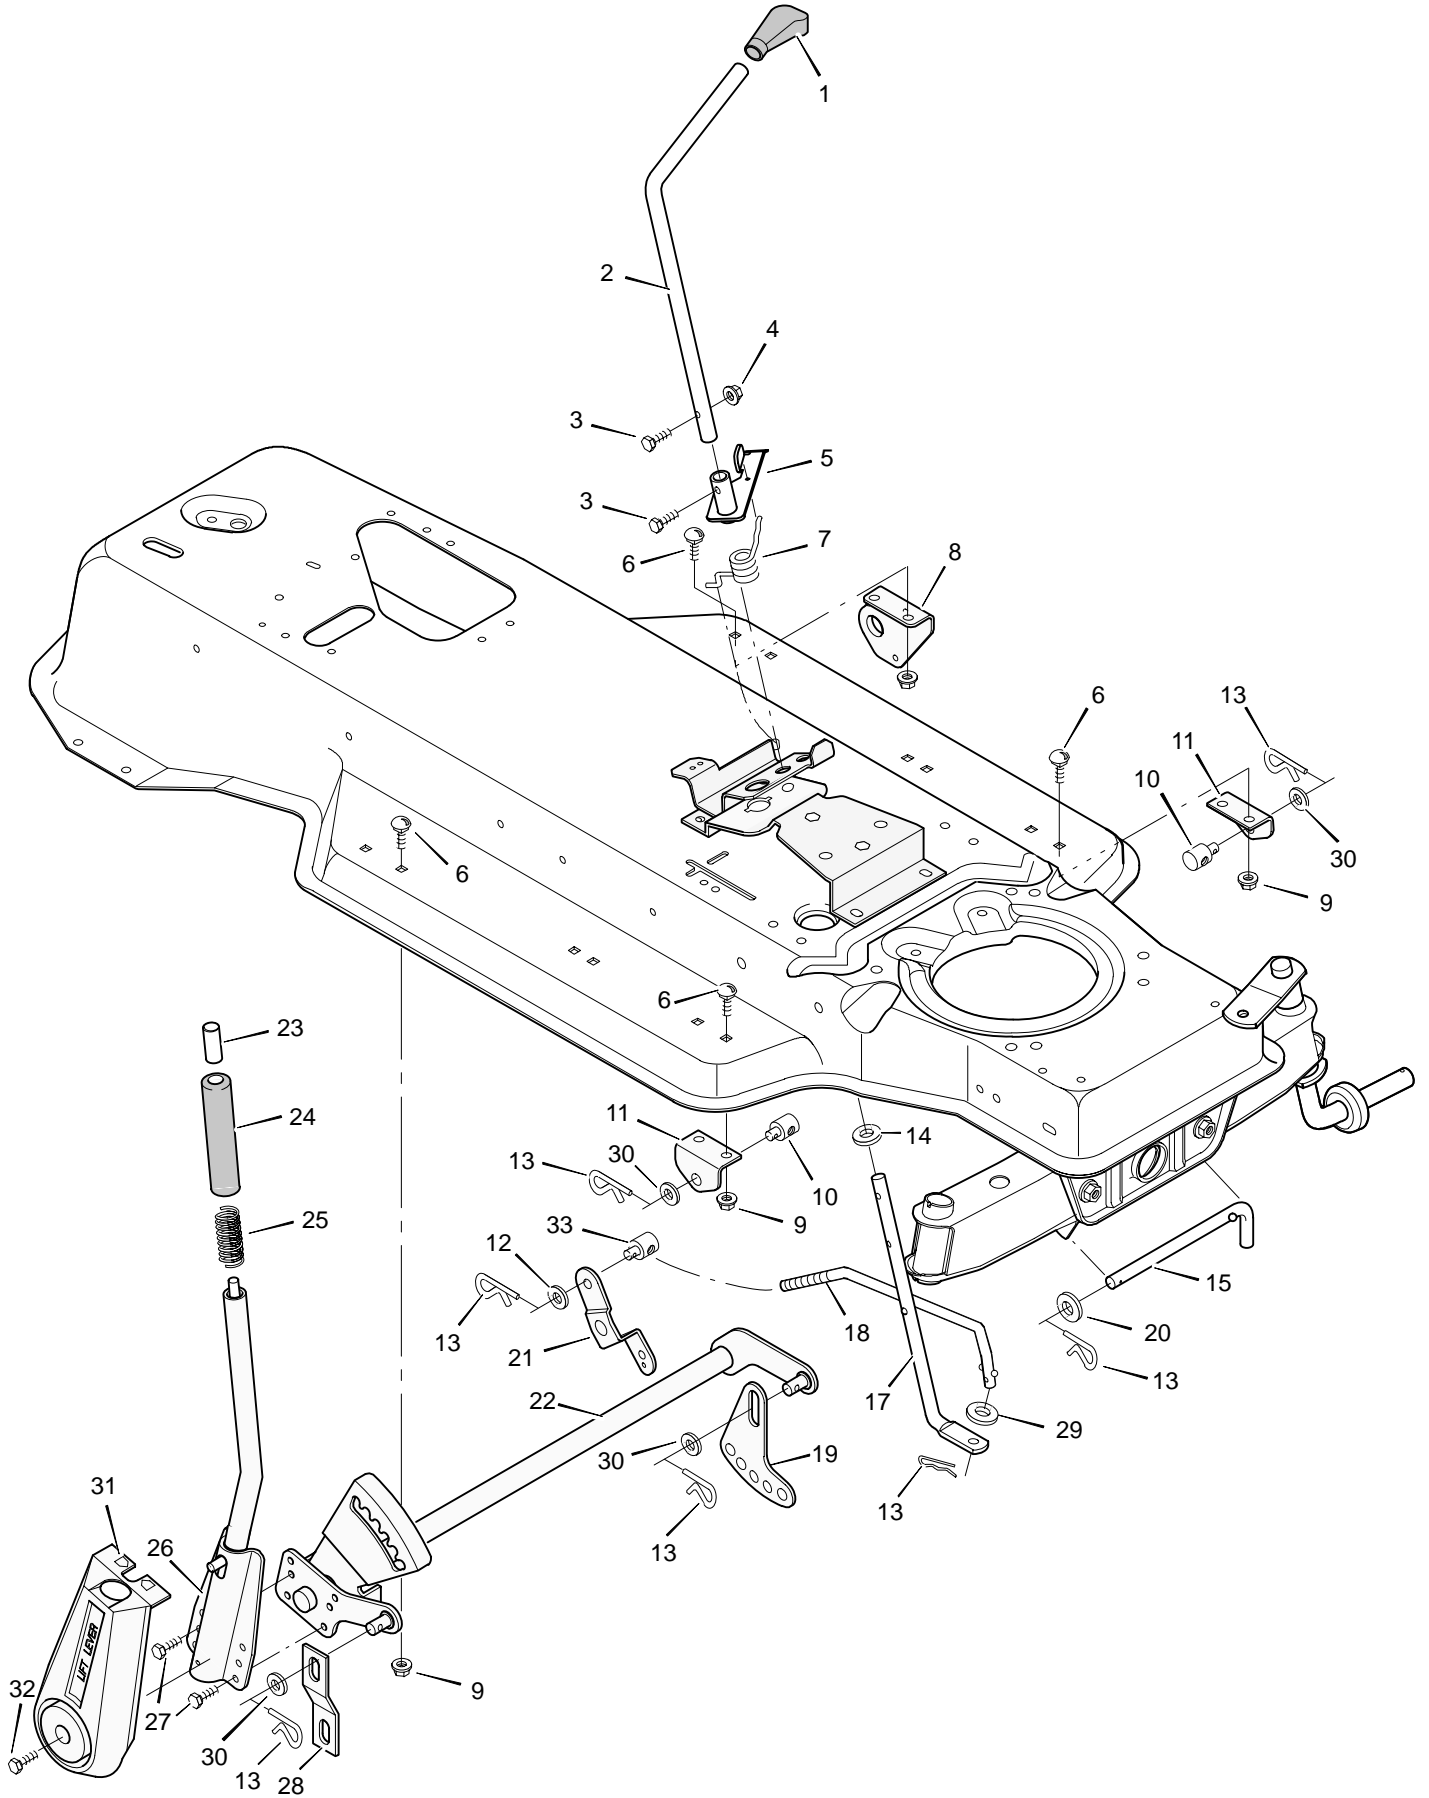

MODEL 38711x44A

REPAIR PARTS STEERING

Key No.	Description	Part No.
1	Wheel, Steering	92078
2	Nut, Hex	15x118
3	Bolt, Hex	1x66
4	Post, Steering	91714 Z
5	Bolt, Hex	1x74
6	Screw	26x249
7	Bracket, Sector	91716E700
8	Gear, Pinion	92715
9	Bearing	92716
10	Bolt, Hex	1x84
11	Locknut, Flange	15x87
12	Spacer	92564
13	Gear, Sector	92316
14	Bracket, Sector	91708E700
15	Kit, Steering Gear	402075
16	Bolt, Hex	1x146
17	Support, Rear Axle	92529E700
18	Rod, Tie	90038E700
19	Pin, Cotter	30x49
20	Bearing	92527
21	Washer	17x57
22	Pin, Cotter	30x20
23	Washer	17x113
24	Spindle Assembly, Right	91828E700
25	Spindle Assembly, Axle & Left	92518E700
26	Support, Front Axle	92528E700
27	Tire*	91912
—	Tube	407047
28	Stem, Valve	24373
29	Bearing, Wheel	91334
30	Washer	17x195
31	Wheel & Tire Assembly	94578-601
32	Bearing	92097
33	Locknut, Flange	15x113
34	Link, Drag	91749E700
35	Washer	17x192
36	Spacer, Pinion Gear	92280
38	Hub Cap (Optional)	94618

* When you order a tire, make sure to give the brand name of the tire so that the tread pattern on the tire will match.

MODEL 38711x44A

REPAIR PARTS MOWER HOUSING SUSPENSION