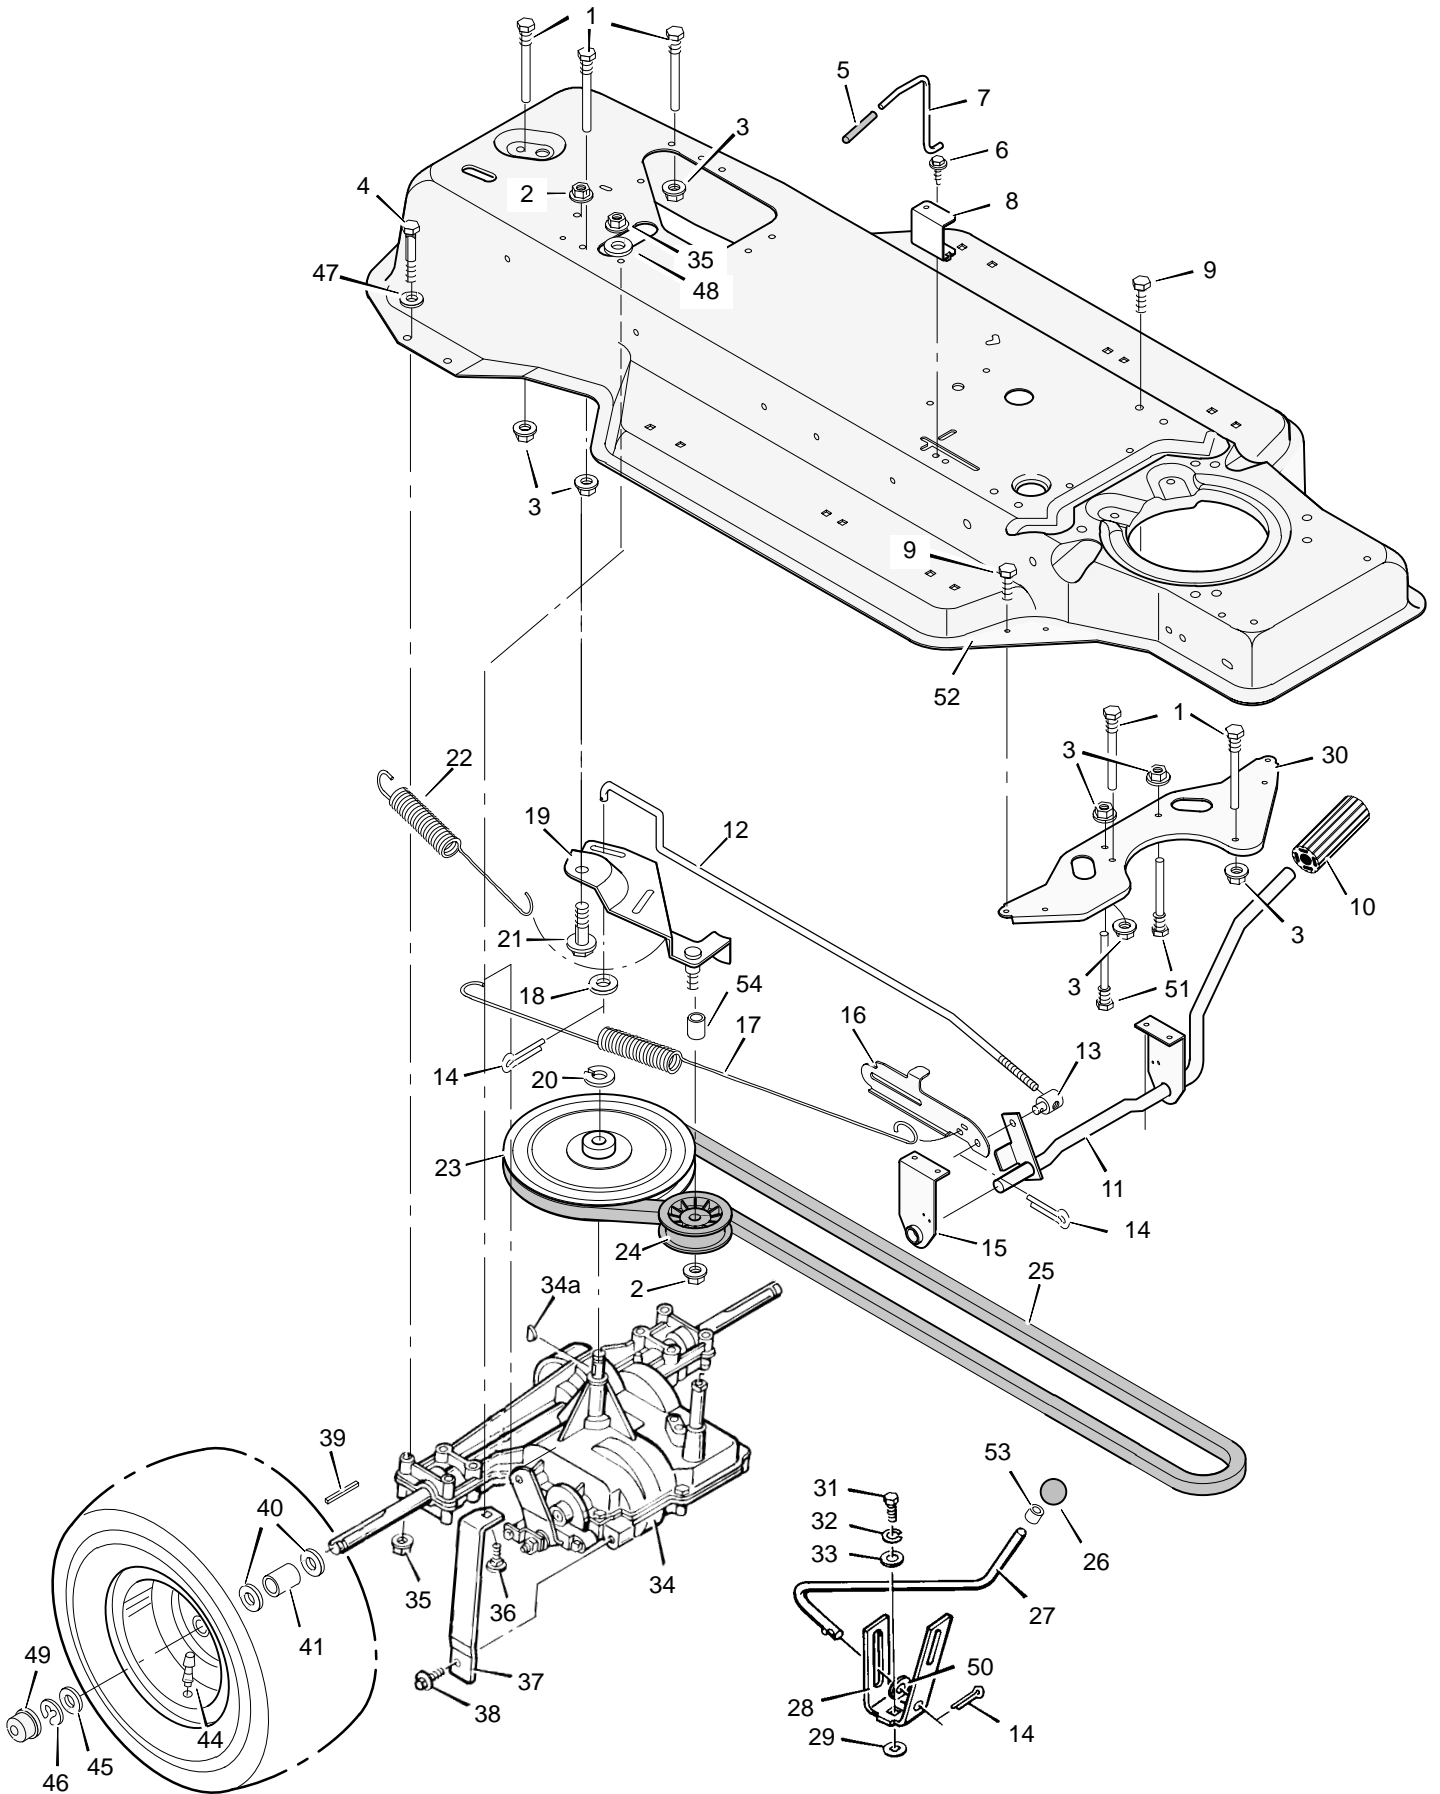

MODEL 38711x44A

REPAIR PARTS MOTION DRIVE

MODEL 38711x44A

REPAIR PARTS MOTION DRIVE

Key No.	Description	Part No.	Key No.	Description	Part No.
1	Guide, Belt	91754Z	29	Washer	17x148
2	Locknut, Flange	15x84	30	Plate, Belt Guide	92694E700
3	Nut, Flange	15x79Z	31	Bolt, Hex	6x105
4	Bolt, Hex	1x124	32	Lockwasher	17x38
5	Grip	91079	33	Washer	17x148
6	Screw	26x214	34	Transaxle – Peerless **	—
7	Rod, Control	91727E700	34a	Woodruff Key No. 9	20697
8	Guide, Bracket	91825E700	35	Nut, Flange	15x88
9	Screw	26x249	36	Bolt, Carriage	2x64
10	Clutch and Brake Pedal	21544	37	Support, Transaxle	91804E700
11	Lever Assembly	91862E700	38	Screw	26x216
12	Rod, Clutch	91808Z	39	Key, Square	21553
13	Nut, Adjustable	21920	40	Washer	17x160
14	Pin, Cotter	30x20	41	Spacer, Transaxle	690553Z
15	Bracket, Support	91713E700	42	Tire*	91923
16	Latch, Park Brake	91712Z	—	Tube	407049
17	Spring, Brake Extension	165x82	43	Wheel & Tire Assembly	92288–601
18	Washer	17x47	44	Stem, Valve	24373
19	Bracket Assembly, Idler	92737Z	45	Washer	17x195
20	Ring, Retainer	11x7	46	E–Ring	11x3
21	Bolt, Shoulder	9x39	47	Washer	17x146Z
22	Spring, Drive Extension	165x76	48	Washer	17x45
23	Pulley, Motion Drive	95094	49	Hub Cap	94618
24	Pulley, Backside Idler	690409	50	Washer	17x102
25	Belt, Motion Drive	37x61	51	Guide, Belt	20619
26	Knob, Shift Lever	91995	52	Frame Assembly	92815E245
27	Lever, Shift	91805Z	53	Ring, Tolerance	92008
28	Yoke, Shift	91806Z	54	Spacer	690369

* When you order a tire, make sure to give the brand name of the tire so that the tread pattern on the tire will match.

** For information on Replacement Parts see the Central Parts Distributor in your area.