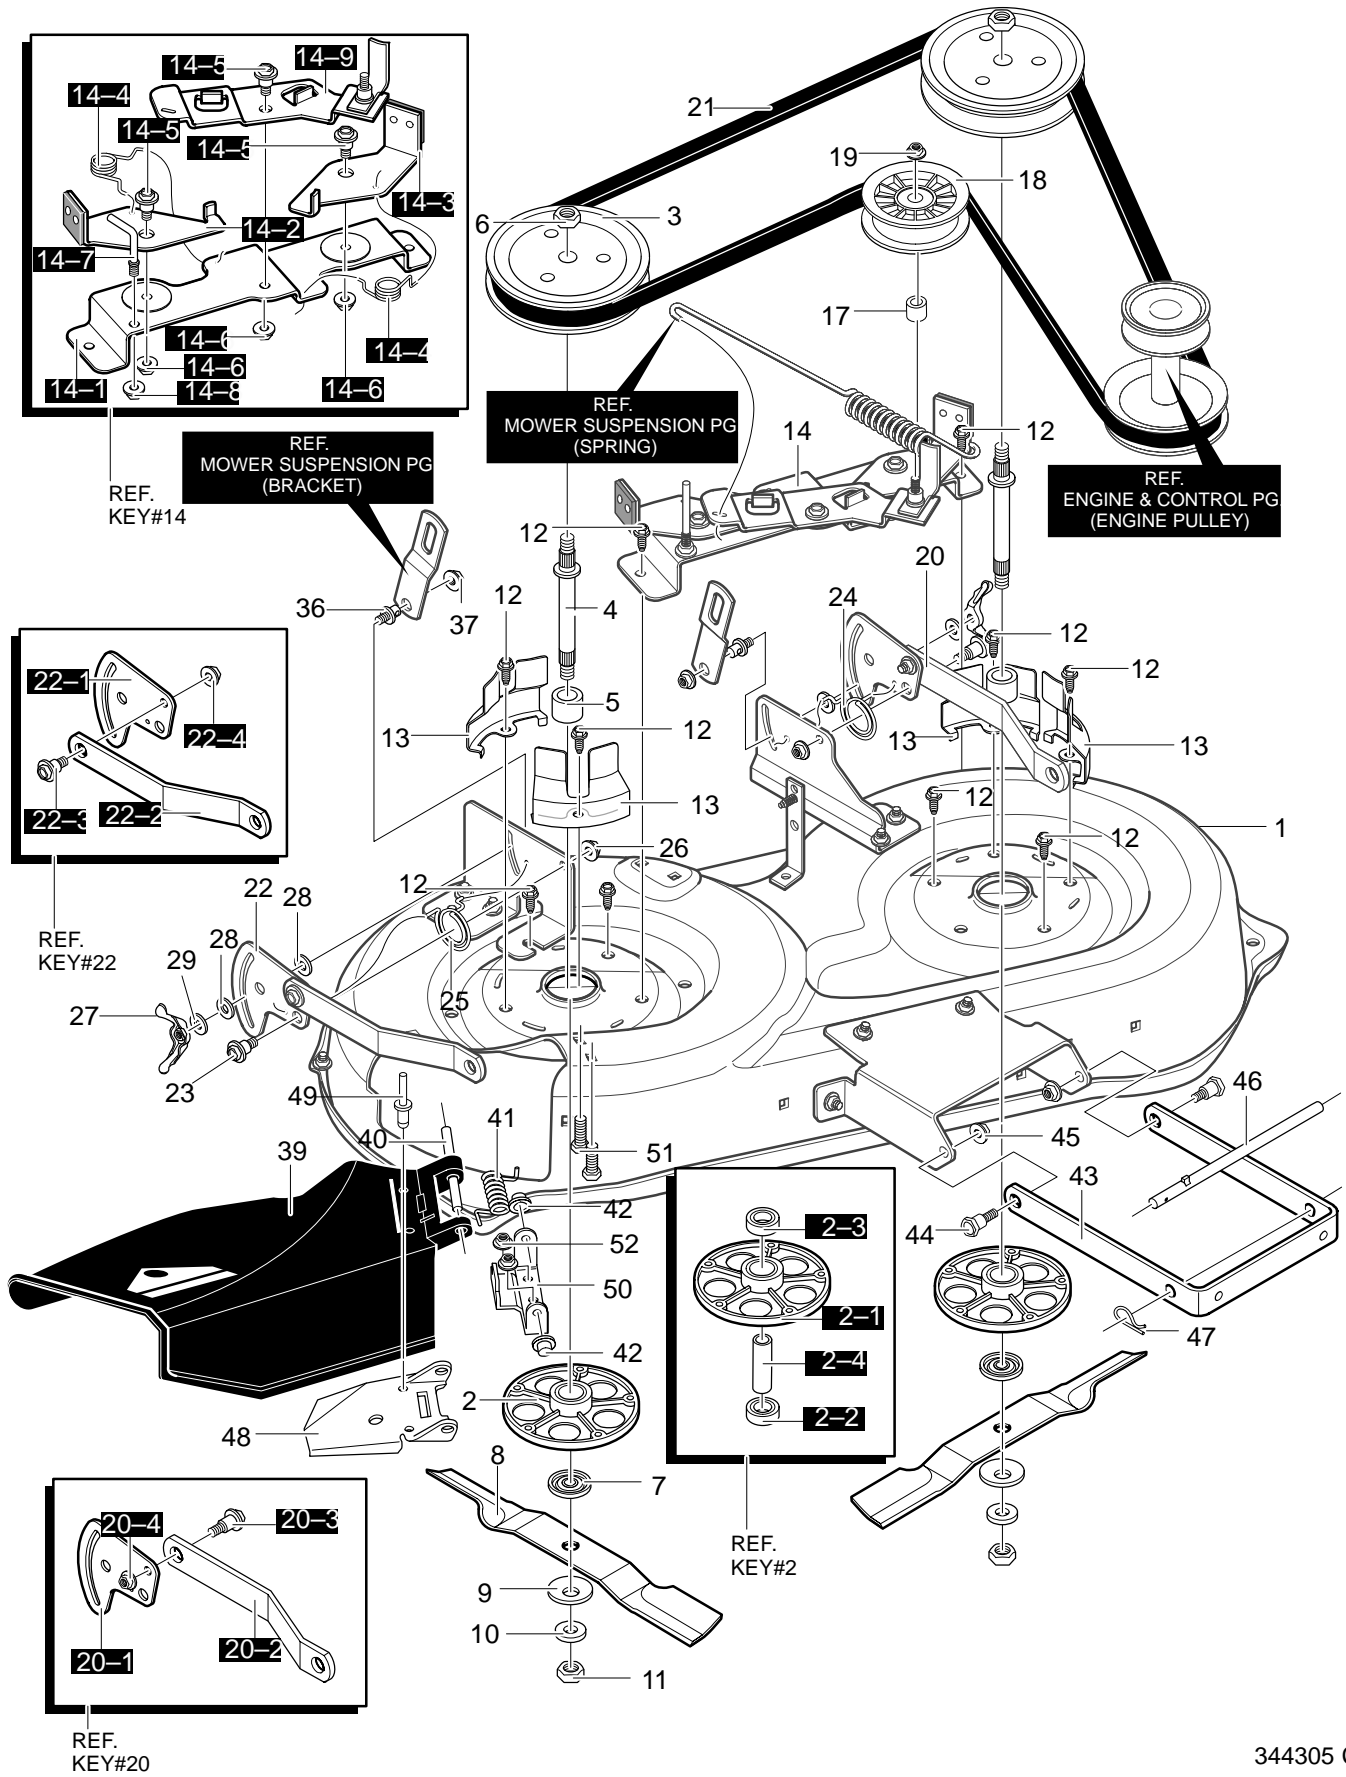

MODEL 38516x53A

REPAIR PARTS DECK ASSEMBLY

MODEL 38516x53A

REPAIR PARTS DECK ASSEMBLY

Key No.	Description	Part No.	Key No.	Description	Part No.
1	Mower Deck Assembly	94061-821	20-2	Suspension Bracket Rear	94055
2	Jackshaft Assembly	690222	20-3	Bolt, Shoulder	710095
2-1	Jackshaft Housing	94388	20-4	Nut, 3/8-16	710140
2-2	Bearing, Upper	92281	21	Belt, Barback CI 84.24	710193
2-3	Bearing, Lower	92282	22	Assy, Plate,Rear Sus Bkt RH	690158-821
2-4	Spacer	90904	22-1	Plate-Suspension	94128
3	Pulley, Quill	690174	22-2	Suspension Bracket Rear	94055
4	Jackshaft	94129	22-3	Bolt, Shoulder	710095
5	Spacer	94130	22-4	Nut, 3/8-16	710140
6	Nut, 9/16-18	711626	23	Bolt, Shoulder	711611
7	Adapter, Blade	1001035	24	Spring, Torsion LH	710113
8	Blade, 38 inches	94913	25	Spring, Torsion RH	710112
9	Washer	17x166	26	Nut, 3/8-16	711622
10	Flat washer	17x165	27	Wingnut, 5/16-18	711600
11	Nut, .56-18 Regular	15x100	28	Pad, Friction	94137
12	Engine Bolt 3/8x1.25	0025x7	29	Washer	711628
13	Cover, Segment Belt Guide	94051-821	36	Pin, Hanger	711595
14	Asm. Brake with Support	94691-821	37	Nut, 3/8-16	711622
14-1	Bracket, Brake Mtg	94059	39	Deflector Chute	94687
14-2	Assy, Brake RH	94047	40	Asm., Bracket Idler	95303
14-3	Assy, Brake LH	94048	41	Spring, Torsion	710194
14-4	Torsion Spring	710227	42	Nut, Push Cap	711627
14-5	Bolt, Shoulder 3/8-16	710098	43	Bracket, Frt Suspension	94058-821
14-6	Nut, 3/8-16 Mack	710140	44	Shoulder Bolt	711611
14-7	Screw-Guide	94781	45	Nut, 3/8-16 Wdfllk Mack	711622
14-8	Nut, 5/16-18 Hex	710204	46	Rod, Hanger	95295
14-9	Assy., Idler Arm	94177	47	Hair Pin	711676
17	Spacer, 1/2 to 17MM	690369	48	Deflector Support	94686-821
18	Idler Pulley	690451	49	Rivet- Semi	711624
19	Nut, 3/8-16 Hwdflk Mack	711920	50	Bracket, Chute Attach	94956-821
20	Asm., Plate Rear Sus. Brkt LH	690159-821	51	Carr. Bolt, 5/16-18x.63	711661
20-1	Plate-Suspension	94128	52	Nut, 5/16-18 Wdfllk	711634