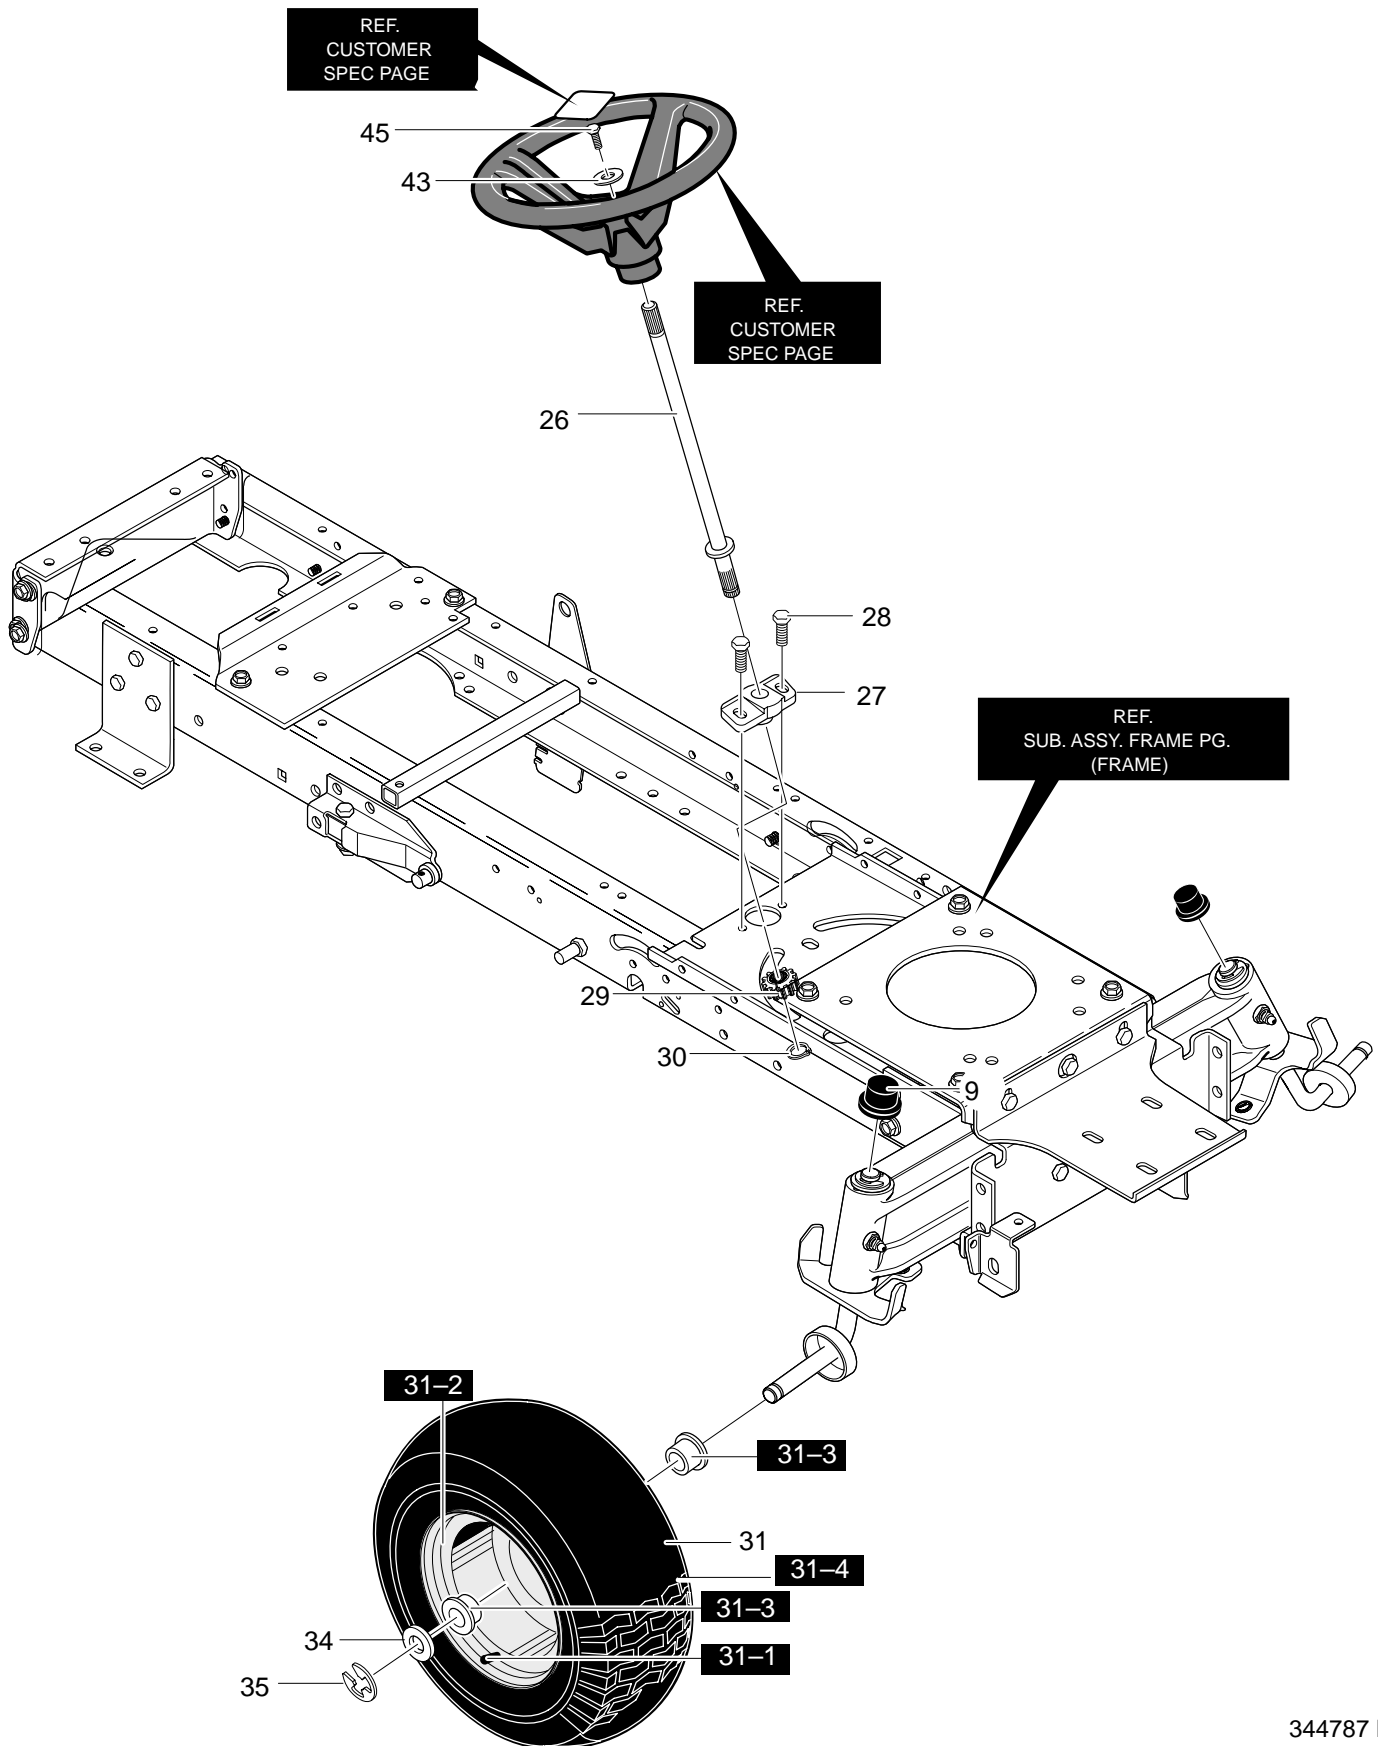

MODEL 38516x53A

REPAIR PARTS STEERING

Key No.	Description	Part No.
9	Dust Hub Cap	094618
26	Shaft, Steering	94520
27	Bearing—Lower	94124
28	Screw, 5/16—18x.75	711606
29	Gear, Pinion	94122
30	Retaining Ring	710102
31	Tire & Rim	690049
31-1	Valve Stem	338512
31-2	Rim	338517
31-3	Bearing	338513
31-4	Tire	338516
34	Flatwasher	711758
35	E-Ring	0011X3
43	Flat washer	711720
45	Screw 1/4—20x.75	711719
—	Hub Cap	094618