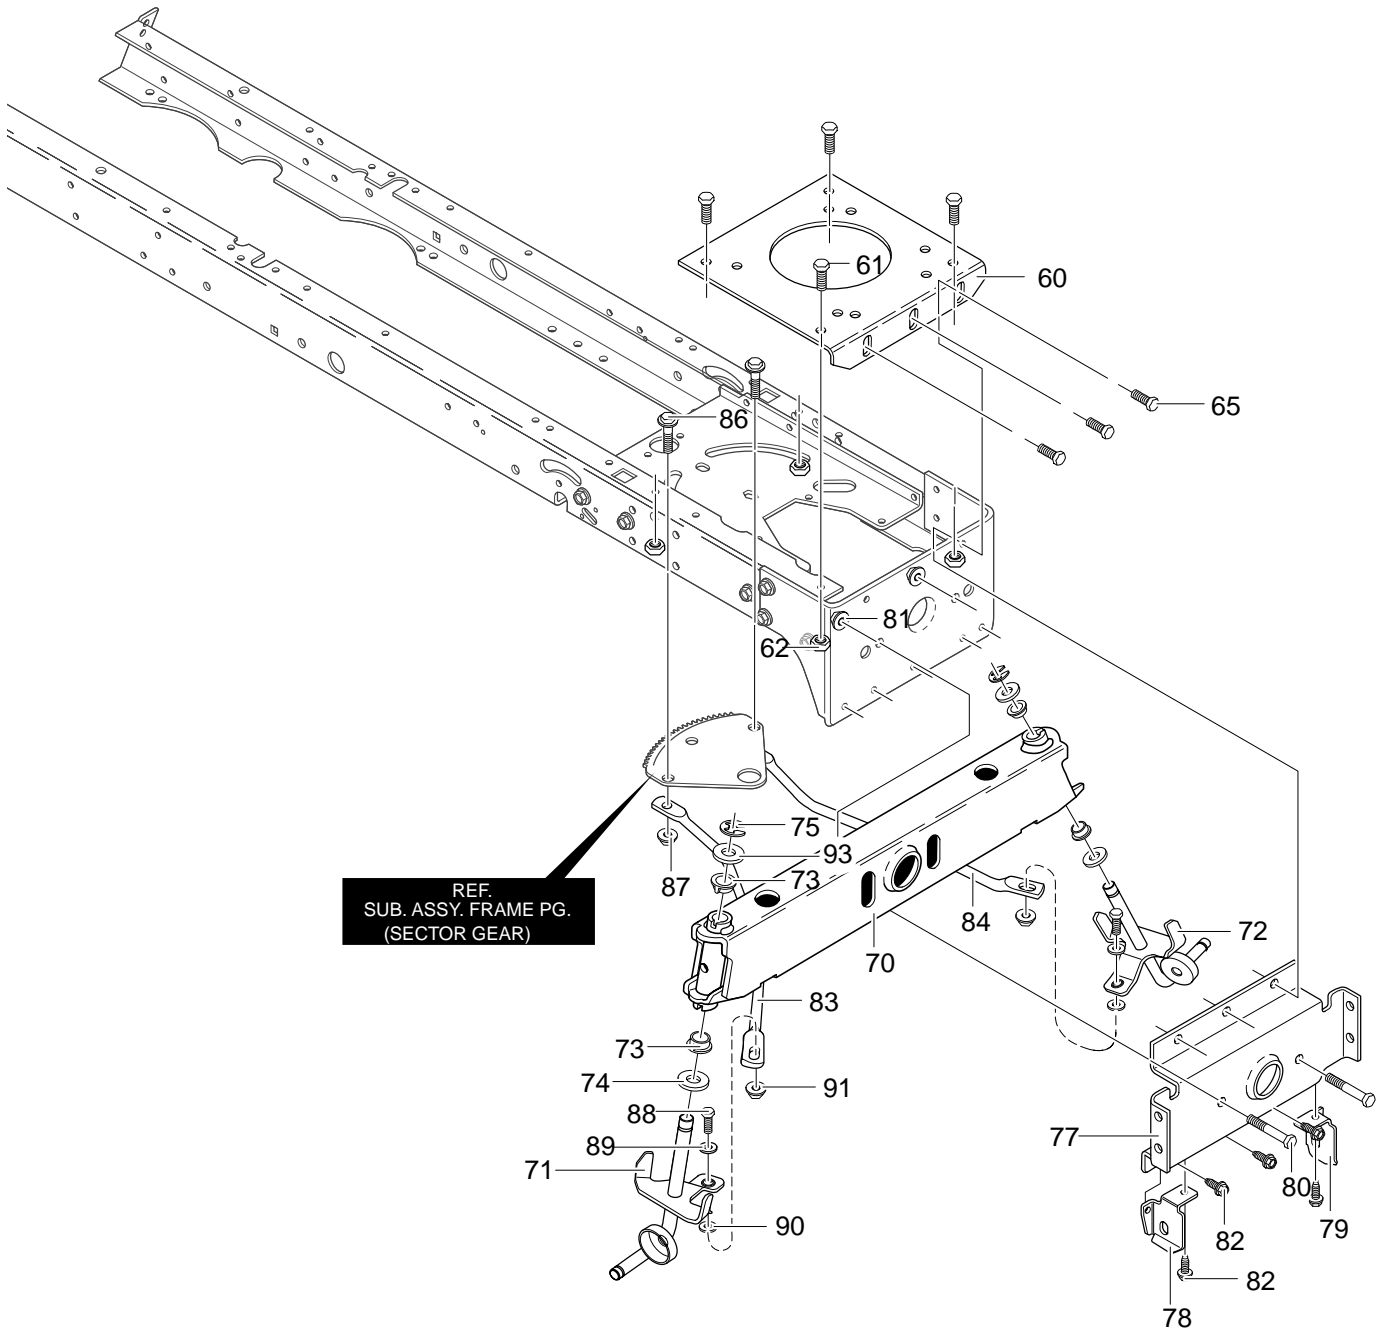

# MODEL 38516x53A

# REPAIR PARTS CHASSIS & HOOD ASSEMBLY

<b>Key No.</b>	<b>Description</b>	<b>Part No.</b>	<b>Key No.</b>	<b>Description</b>	<b>Part No.</b>
1	BRACKET, RIGHT GRILLE	690543-853	11	SCREW	711606
2	BRACKET, LEFT GRILLE	690544-853	13	HOOD	94972-819
3	SCREW	711606	14	ASSEMBLY, GRILLE	92367
4	DASH	94842	15	SCREW	711679
5	SCREW	711629	16	ROD, HOOD PIVOT	690093
6	BEARING	94214	17	PIN, HAIR	711676
7	SCREW	711762	18	BELLOWS, STEERING	054789
8	PLATE, DASH PANEL	94211-819	20	ACCESS PANEL	93007-819
9	SCREW	711629	21	SCREW	711629
19	WASHER	712063	22	PAD, ADHESIVE	318197
10	LOWER CONSOLE SUPPORT	690104-819	—	BOOK, INSTRUCTION	F-000800J

# REPAIR PARTS REAR CHASSIS ASSEMBLY

Key No.	Description	Part No.	Key No.	Description	Part No.
1	Seat Deck, Small	95249-819	15	Nut, 1/4-20	711643
4	Battery Container	690424	16	Comp. Spring	710109-821
5	Screw, 1/4-20x.63	711642	17	Screw, 5/16-18x.75	711606
6	Plate, Lift Detent	94829-821	20	Wing Bolt 5/16-18x.50	711747
8	Screw, 10-24x.500	711629	21	Flat washer	711644
9	Seat Support	94154-819	22	Spring-Leaf	94057
10	Hinge Seat Pivot	95294	23	Screw, 1/4-20x.50	711592
11	Push Cap Nut	711627	24	Pivot Seat Bracket	94153-819
12	Comp. Spring	710136-821	25	Screw, 5/16-18x.75	711606
13	Shoulder Bolt, 1/4-20	711610	26	Nut, 5/16-18 Wdfllk	711634
14	Washer Cup	95293	35	Nut, #10-24 Locknut	711842