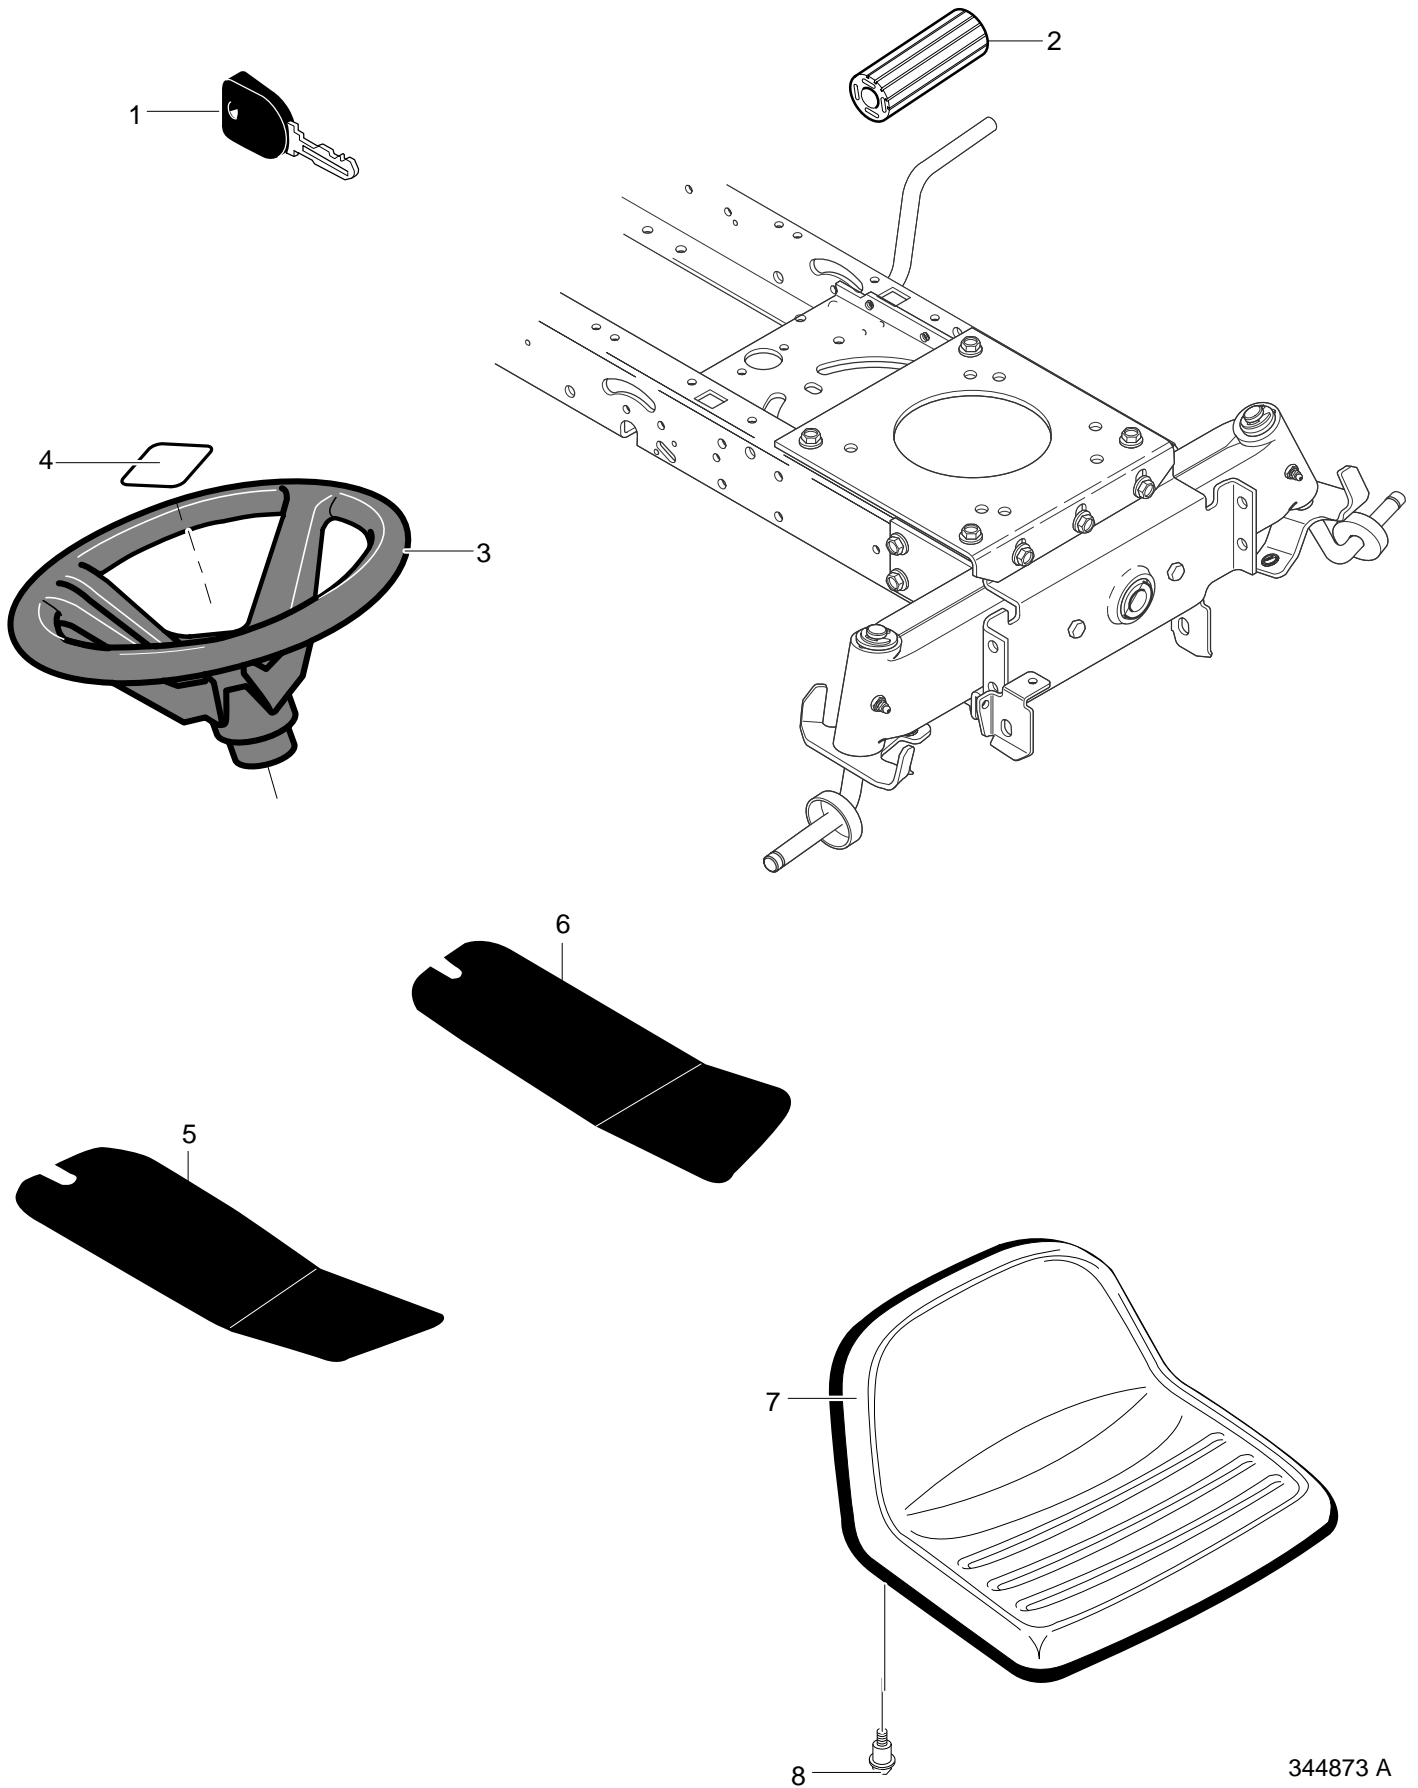

MODEL 38516x53A

REPAIR PARTS ELECTRICAL ASSEMBLY

Key No.	Description	Part No.	Key No.	Description	Part No.
1	HARNESS	250X86	13	SOLENOID	94613
2	BULB, LIGHT	90084	14	SCREW	711619
3	WIRE HARNESS, REAR	340530	15	NUT	711632
4	WIRE HARNESS, HEADLIGHTS	340513	16	WIRE, GROUND	710228
5	SOCKET, LAMP	92372	17	SCREW	711760
6	TIE, CABLE	57444	18	SWITCH, SEAT	94159
6	TIE, CABLE	57444	19	BATTERY	92739
7	WIRE CLIP, ADHESIVE	55939	20	BOLT	711680
8	SWITCH, IGNITION	92377	21	WINGNUT	711636
10	NUT	091489	22	BOOT, BATTERY	335417
11	BOOT, SWITCH	091488	25	WASHER	313683
12	SWITCH, LIMIT	94136	26	WIRE, SOLENOID	711579

MODEL 38516x53A

REPAIR PARTS CUSTOMER SPEC