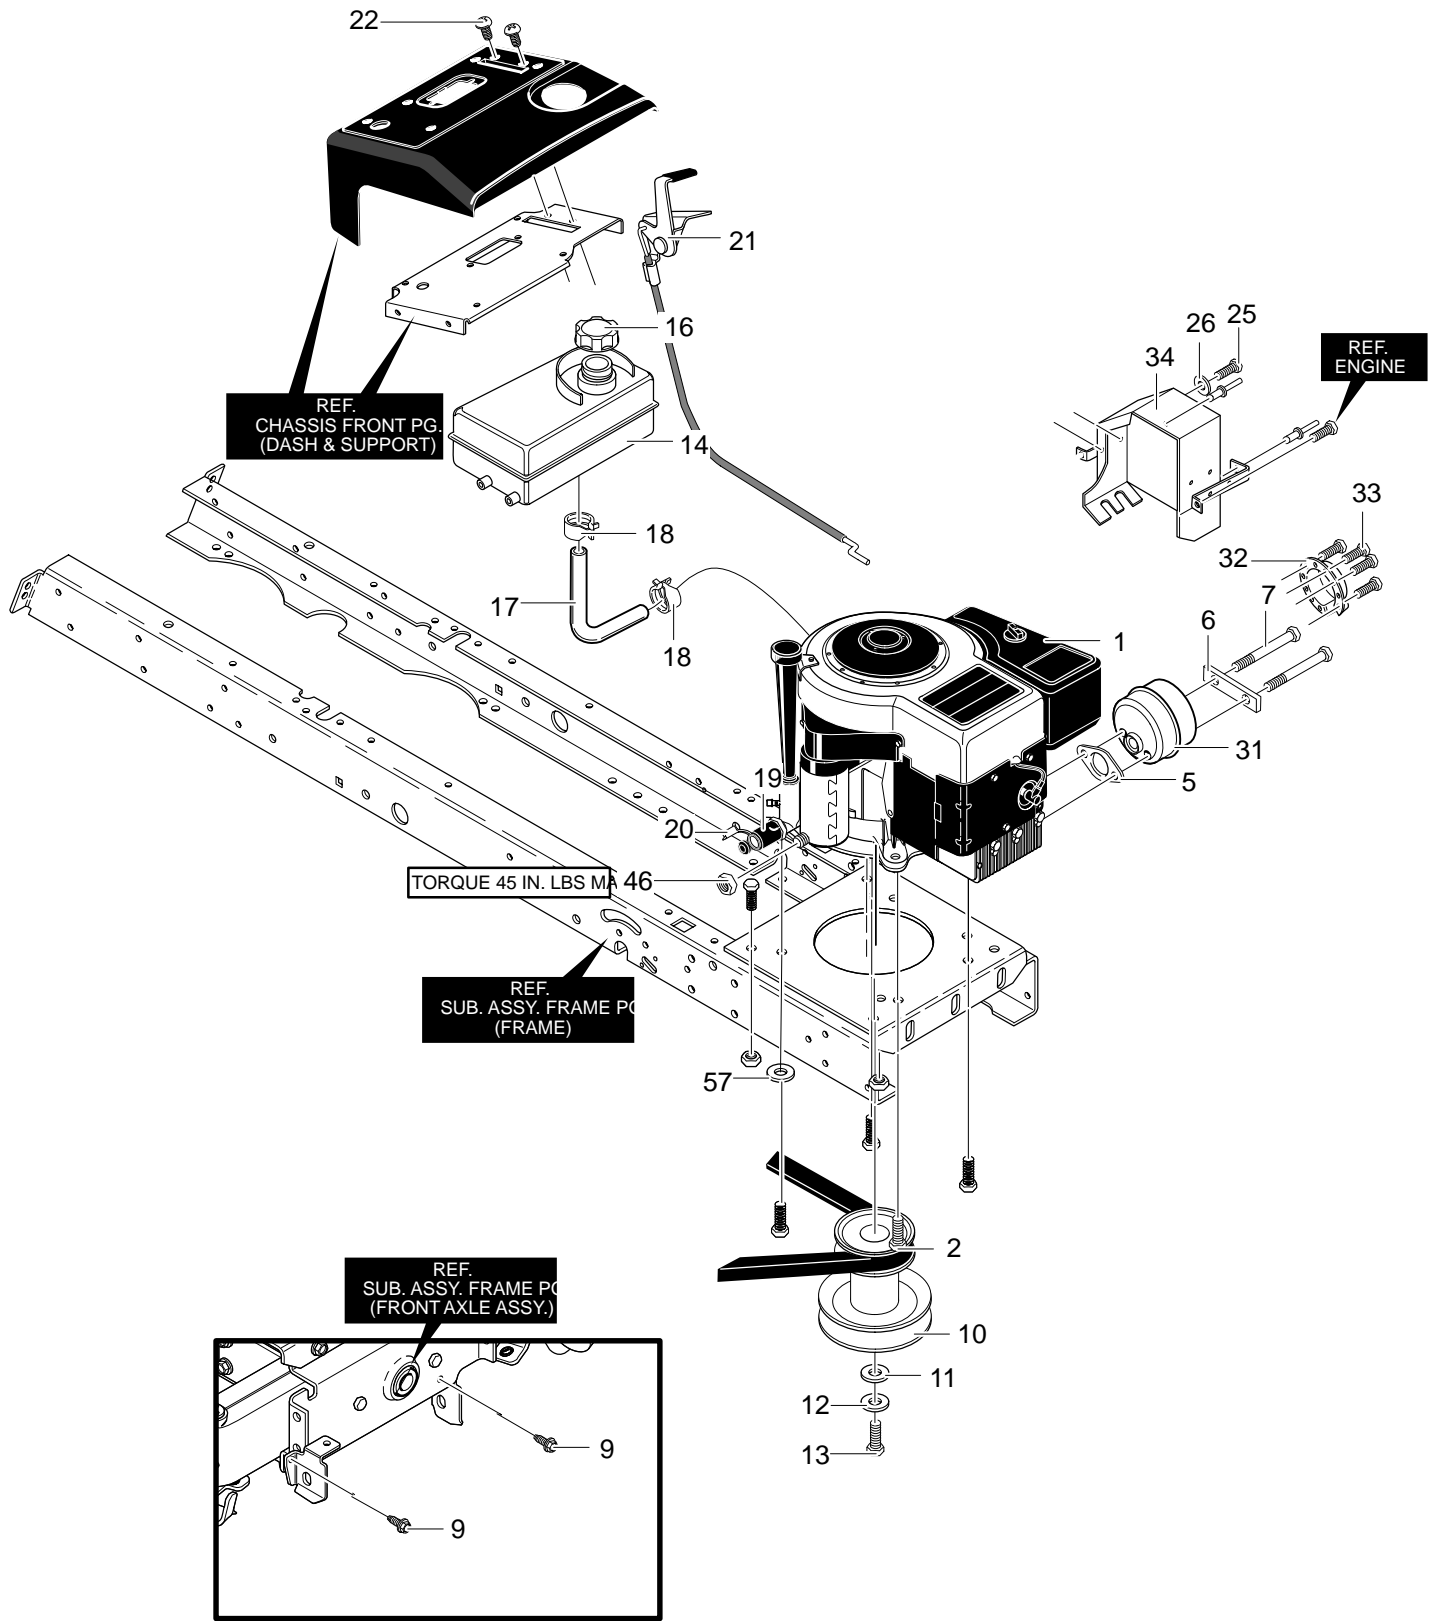

MODEL 38516x53A

REPAIR PARTS ENGINE AND CONTROL ASSEMBLY

Key No.	Description	Part No.	Key No.	Description	Part No.
1	ENGINE	—	19	OIL DRAIN VALVE ASSEMBLY	325547
2	BOLT	0025X7	20	CAP, OIL DRAIN VALVE	327422
5	GASKET, MUFFLER	91309	21	CONTROL, THROTTLE	94361
6	BRACKET, LOCK	92378	22	SCREW	711637
7	SCREW	712065	25	SCREW	711592
9	SCREW	711606	26	WASHER	710249
10	PULLEY, STACK	690448	31	MUFFLER	91271
12	WASHER	120383	32	DEFLECTOR, EXHAUST	23740
13	BOLT	1X169	33	SCREW	712070
14	TANK, FUEL	92342	34	SHIELD, HEAT	94877
16	FUEL CAP	92317	46	NUT	711601
17	TUBING, GAS	47452	56	WASHER	17X170
18	CLAMP, FUEL LINE	336890	57	WASHER	711668