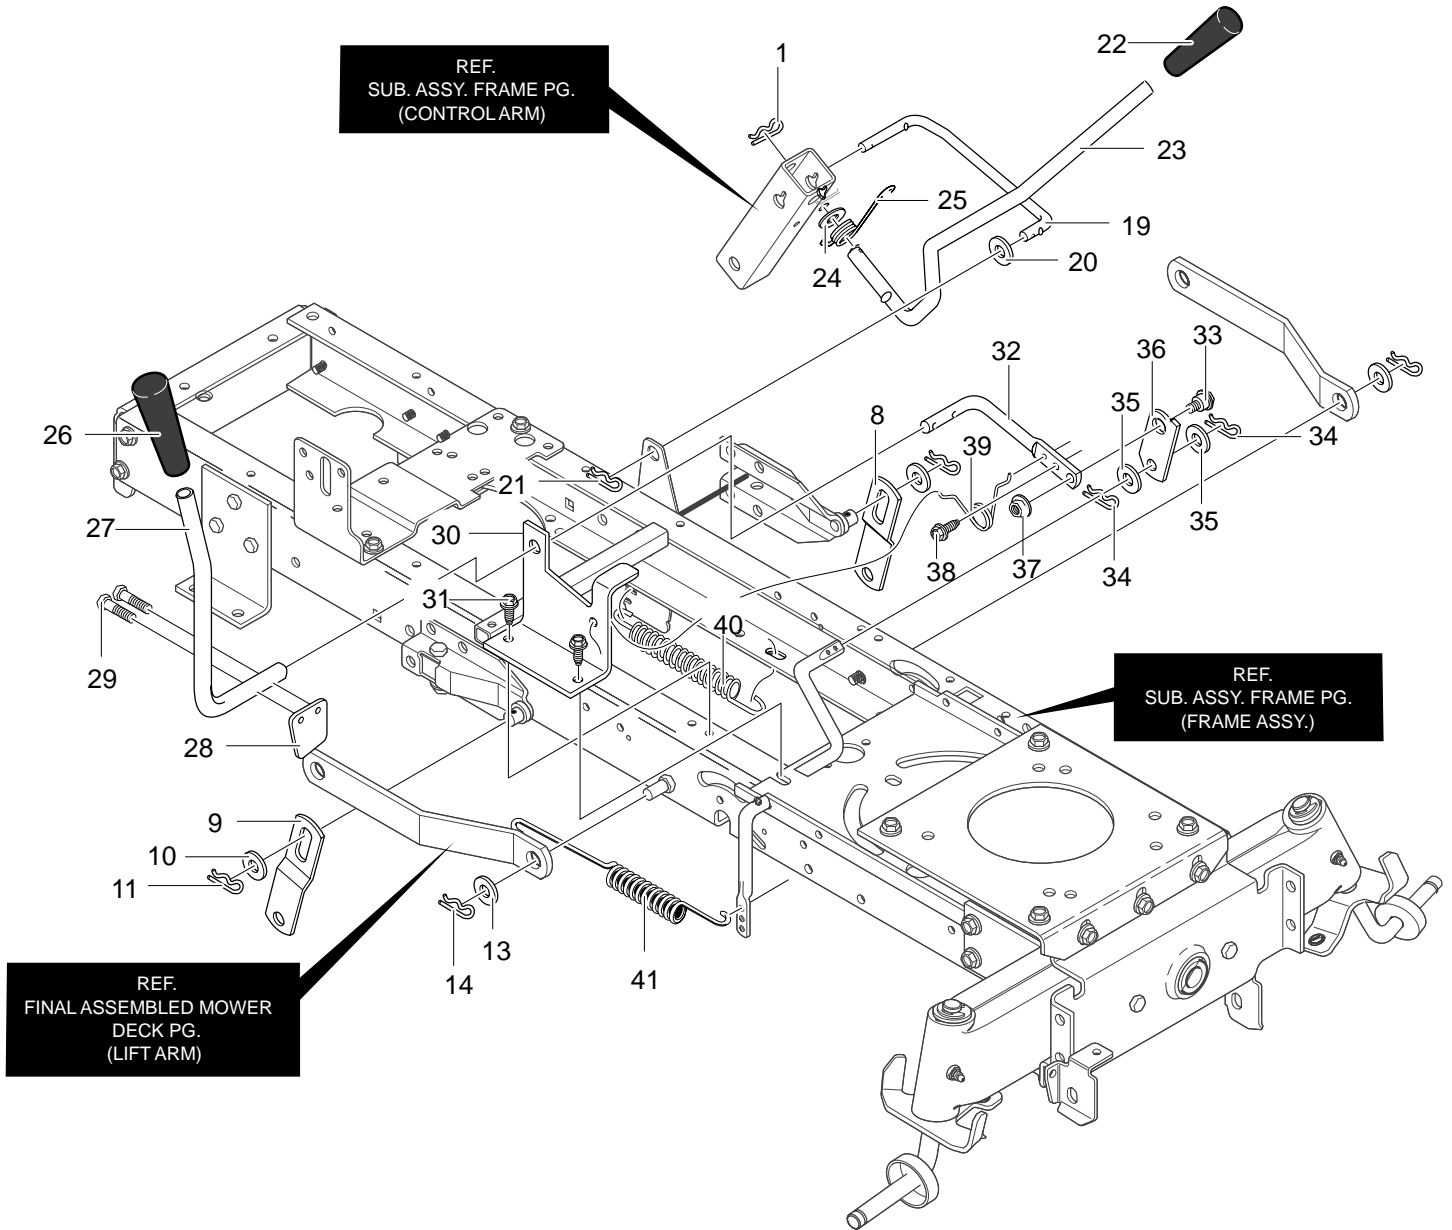

MODEL 38516x53A

REPAIR PARTS MOWER SUSPENSION ASSEMBLY

Key No.	Description	Part No.	Key No.	Description	Part No.
1	Hair Pin	711676	27	PTO Handle	690126
8	Link, Lift LH	94611-821	28	Paddle Switch	95284
9	Link, Lift RH	94053-821	29	Screw, Thd Form	711621
10	Flat washer	711617	30	Bracket, PTO	94018-821
11	Hair Pin	711676	31	Screw, 5/16-18x.50	26x277
13	Flat washer	711617	32	Lever, PTO	95283
14	Hair Pin	711676	33	Bolt, Shoulder 3/8-16	711613
19	Link, Lift Handle	95285	34	Hair Pin	711659
20	Flat washer	711617	35	Washer, Flat	711615
21	Hair Pin	711676	36	Link PTO	95282
22	Grip	92697	37	Nut, 3/8-16	711622
23	Handle, Lift	690532	38	Screw, 5/16-18x.75	711606
24	Washer, Flat	711616	39	Torsion Spring	710141
25	Torsion Spring	710111	40	Spacer	165x117
26	Grip	92698	41	Spring, Extension	165x118