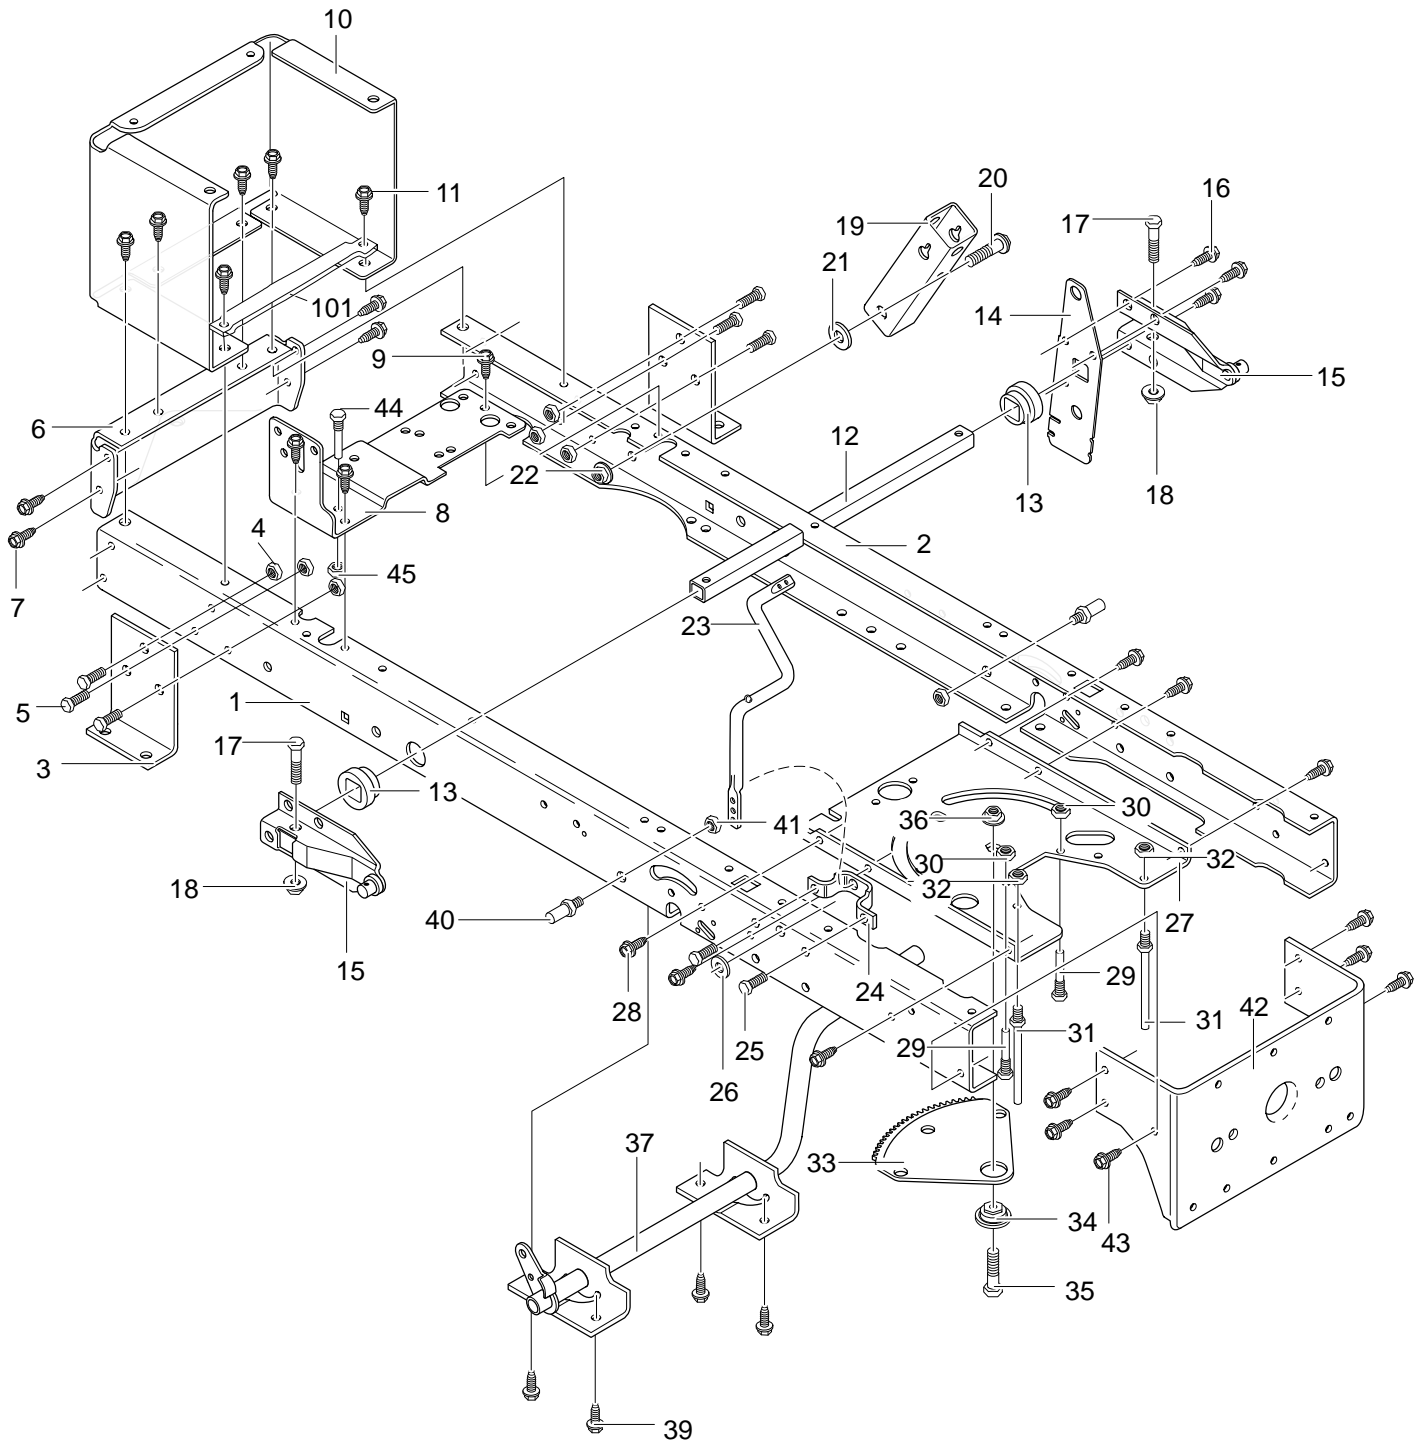

MODEL 38516x53A

REPAIR PARTS FRAME ASSEMBLY

345378

MODEL 38516x53A

REPAIR PARTS FRAME ASSEMBLY

Key No.	Description	Part No.	Key No.	Description	Part No.
60	Engine Plate	94006	79	Hanger, Deck LH	94027
61	Screw, .312-18x.75	26x249	80	Screw, 5/16-24X2.75	01x146
62	Nut, 5/16-18	015X88	81	Nut, .32-24 Flangelock	15x118
65	Screw, .312-18x.75	26x249	82	Screw, .5/16-24X2.75	26x249
70	Axle, Cast Machined	690210	83	Drag Link, RH	95328
71	Spindle, RH	94178	84	Drag Link, LH	95329
72	Spindle, LH	94179	86	Shoulder Bolt	009x57
73	Bearing, Spindle	690150	87	Nut, 3/8-16	015x84
74	Washer, .766IDx1.62ID	17x113	88	Screw, 3/8-16x1.50	01x111
75	E-Ring	0011x3	89	Flatwasher	17x104
77	Hanger, Axle	94007	90	Flatwasher	017x53
78	Hanger, Deck RH	94026	91	Nut, 3/8-16	015x84