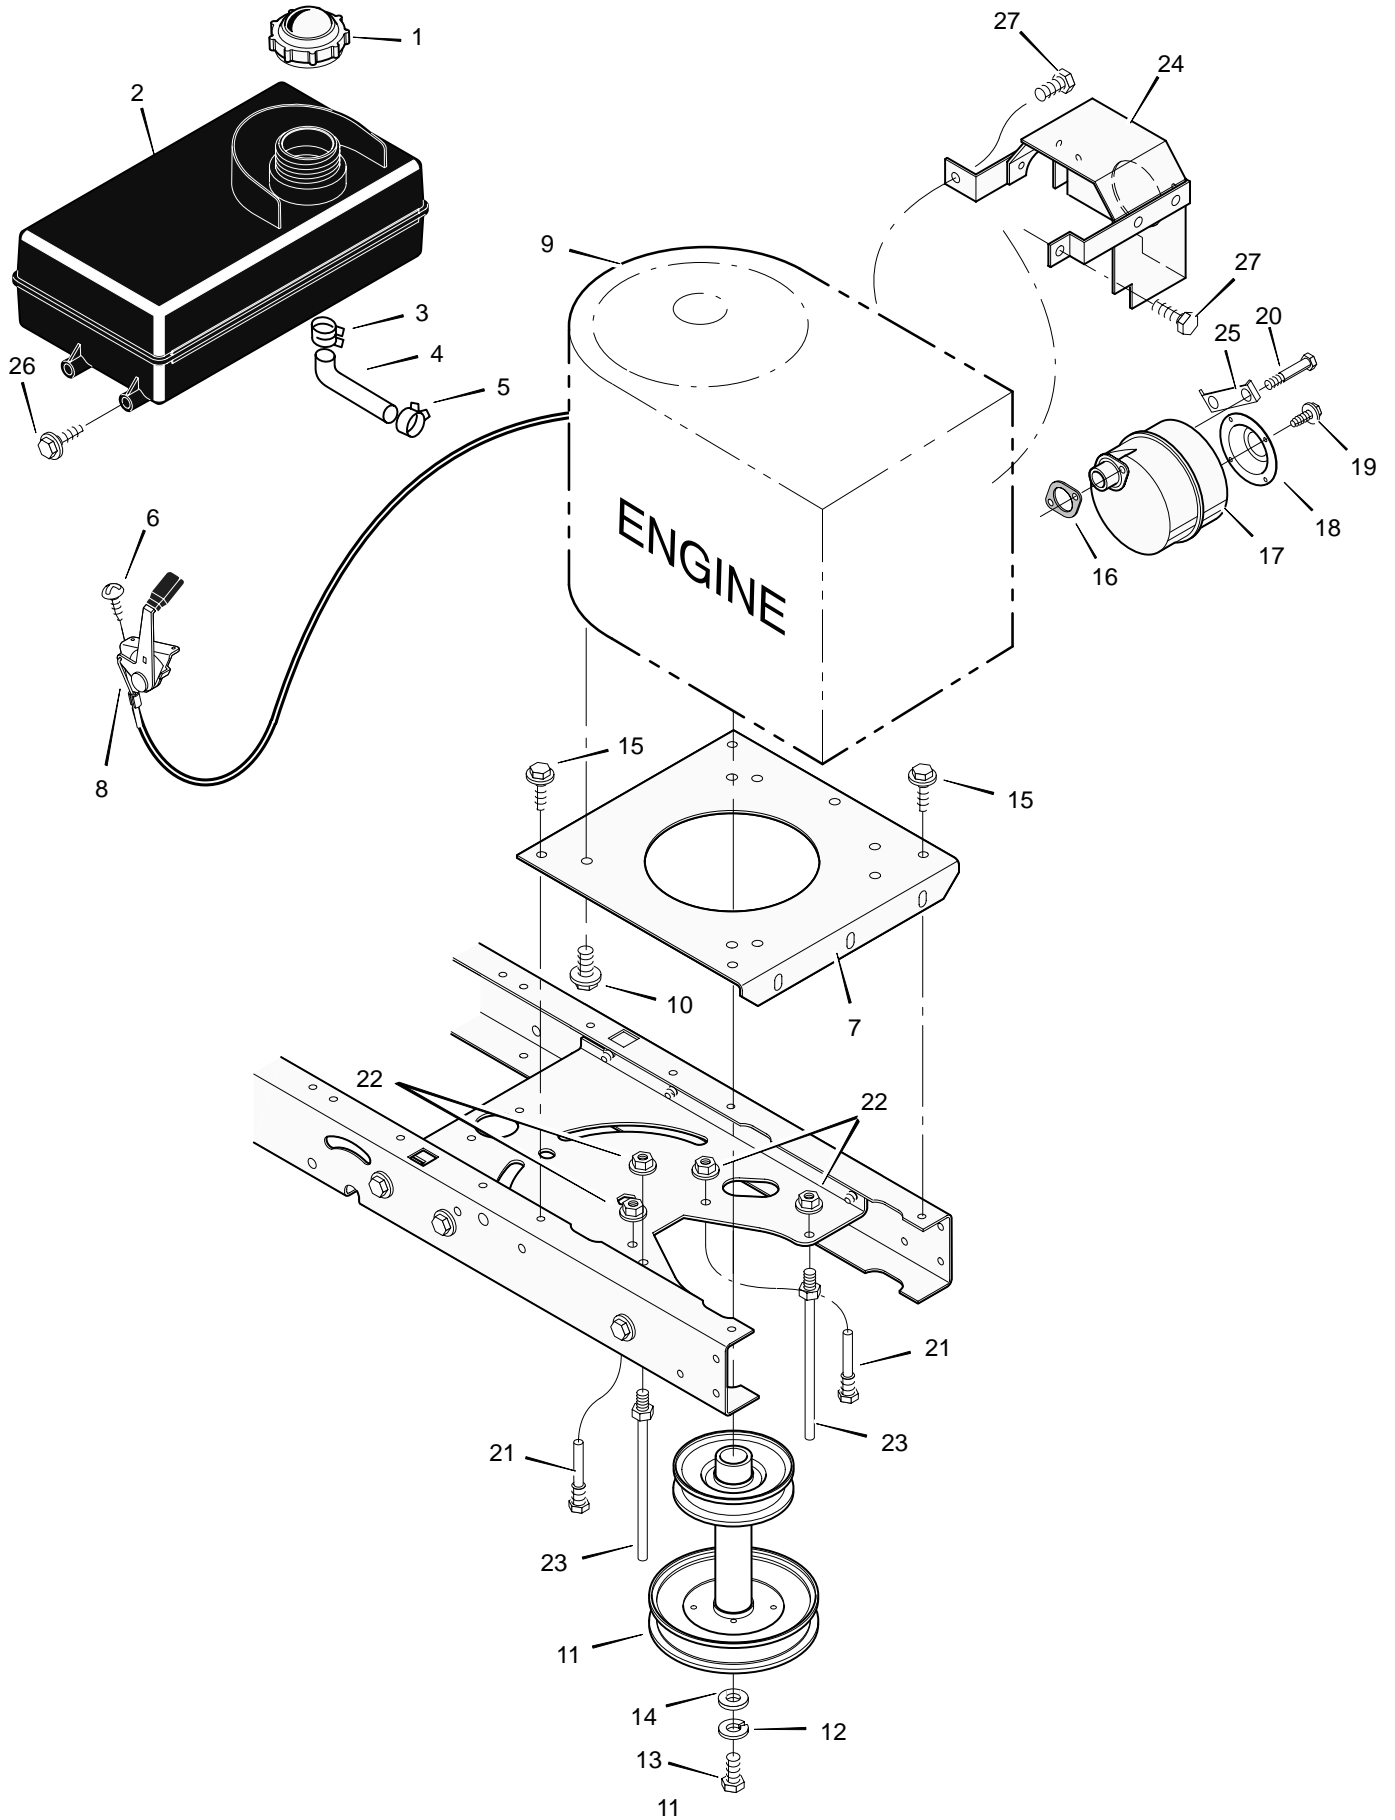

MODEL 38502x98D

REPAIR PARTS ENGINE MOUNT

MODEL 38502x98D

REPAIR PARTS ENGINE MOUNT

Key No.	Description	Part No.
1	Fuel Cap	92317
2	Fuel Tank	94073
3	Hose Clamp	95197
4	Fuel Line	23717
5	Hose Clamp	95197
6	Screw	26x201
7	Plate, Engine	94006E700
8	Throttle Control	91989
9	Engine*	_____
10	Bolt, Engine Mount	25x7
11	Stack Pulley Assembly	690439 Z
12	Lockwasher	19x35
13	Bolt, Hex	1x140
14	Washer	17x170
15	Screw	26x249
16	Gasket	91309
17	Muffler	91271
18	Deflector, Muffler	94099 Z
19	Screw	26x208
20	Bolt, Hex	1x134
21	Guide, Belt	93349
22	Nut, Flange	15x79Z
23	Guide, Belt	94066
24	Shield, Heat	94320SE
25	Lock, Screw	92378
26	Screw	26x253
27	Screw	26x263

* Parts are available from an engine Authorized Service Center. See "Engines, Gasoline" or "Gasoline Engines" in the yellow pages of the telephone directory.