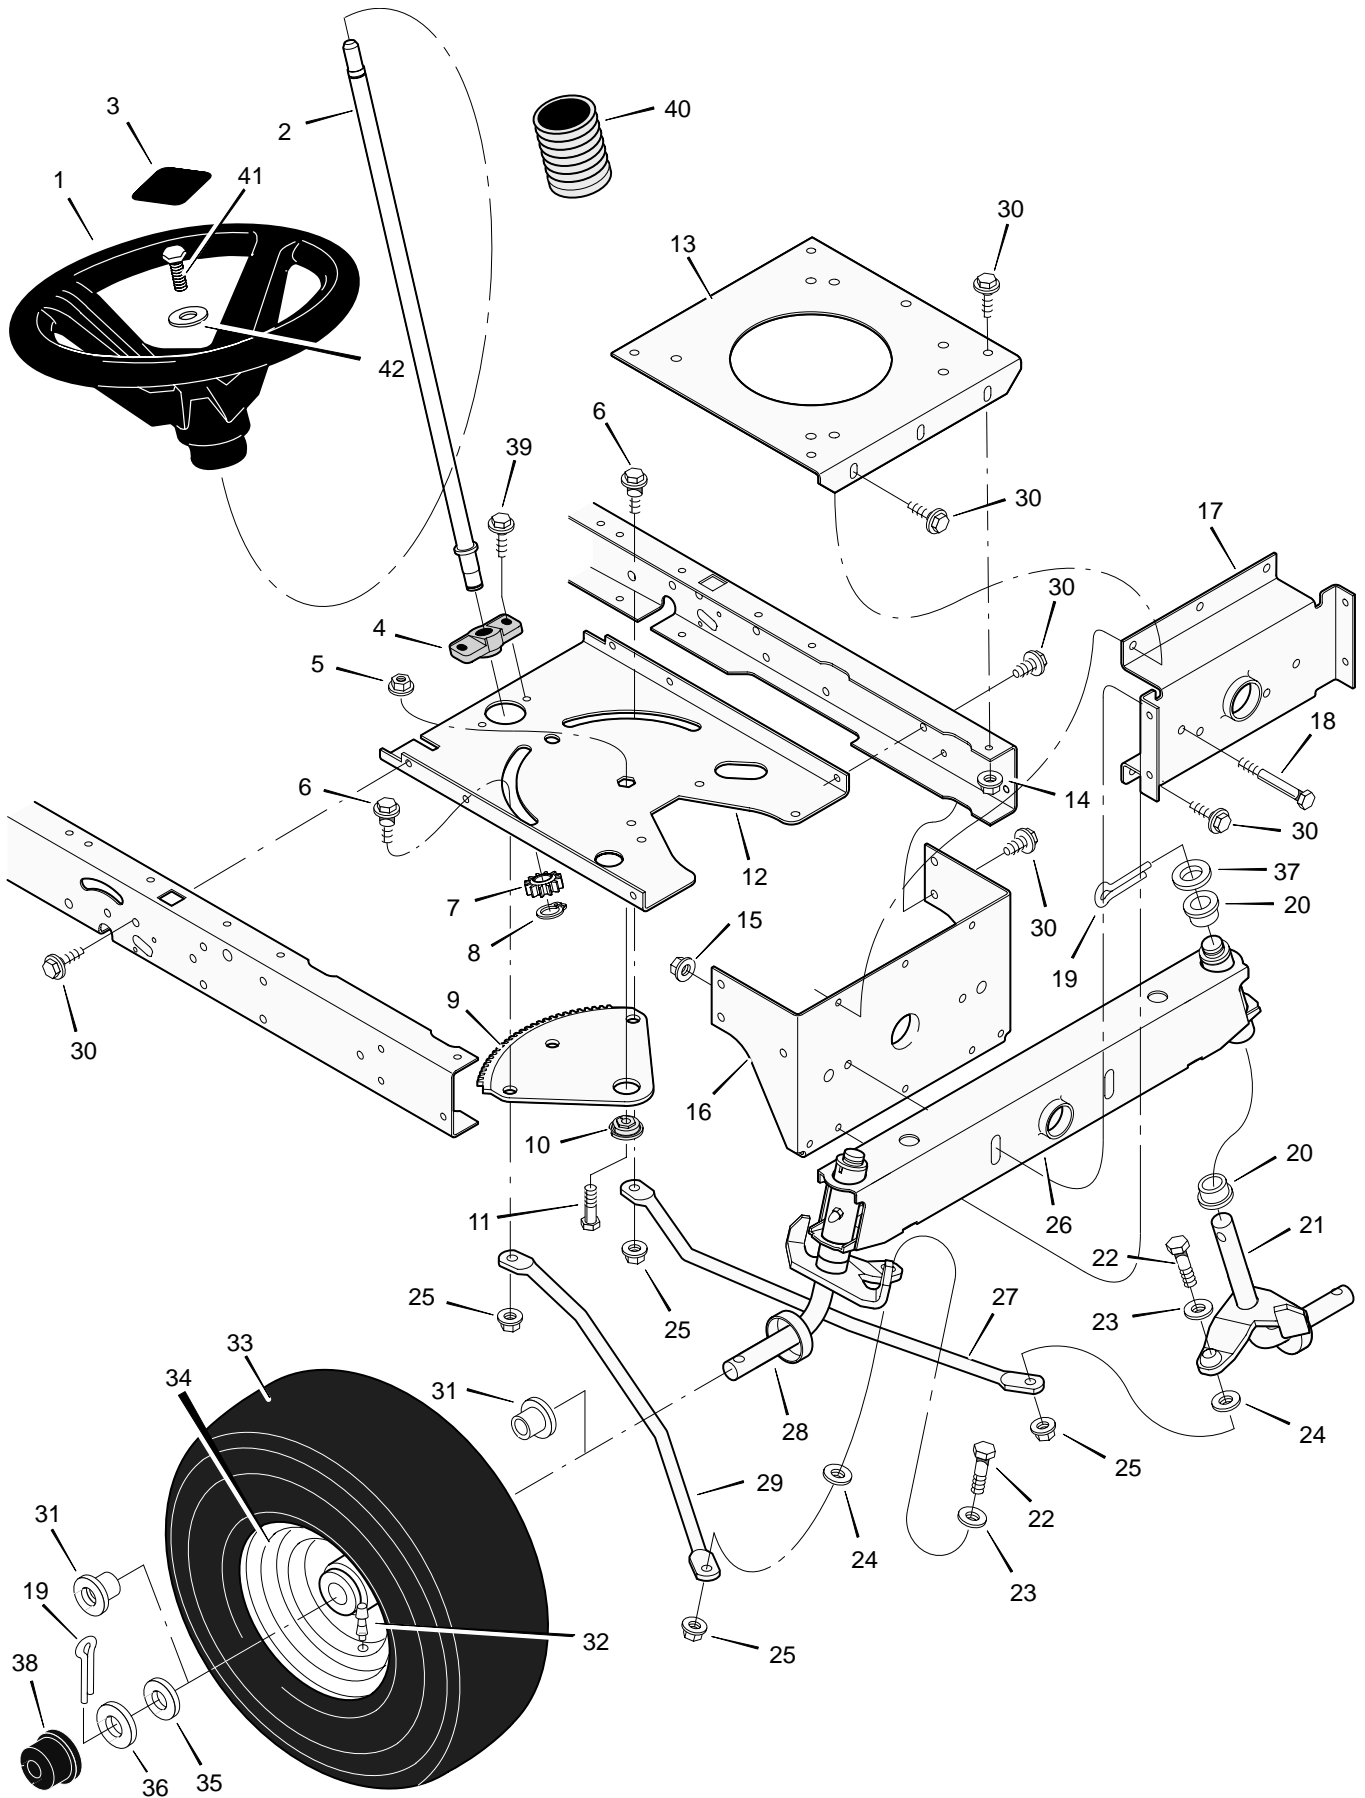

MODEL 38502x98D

REPAIR PARTS STEERING

MODEL 38502x98D

REPAIR PARTS STEERING

Key No.	Description	Part No.	Key No.	Description	Part No.
1	Wheel, Steering	95336	23	Washer	17x104
2	Post, Steering	690625	24	Washer	17x53 Z
3	Insert, Steering Wheel	95338	25	Nut, Flange	15x84
4	Bearing	94124	26	Axle Assembly	690210E700
5	Nut, Flange	15x111	27	Drag Link, Left	95329E700
6	Bolt, Shoulder	9x57	28	Spindle Assembly, Right	94575E700
7	Gear, Pinion	690183E700	29	Drag Link, Right	95328E700
8	Ring, Snap	11x25	30	Screw	26x249
9	Gear, Sector	94121E700	31	Bearing, Wheel	91334
10	Bearing	94123	32	Stem, Valve	24373
11	Bolt	1x84	33	Tire *	91923
12	Plate, Steering	1001121E700	—	Tube	407924
13	Plate, Engine	94006E700	34	Wheel and Tire Assembly	94578-601
14	Nut, Flange	15x88	35	Washer	17x195
15	Nut, Flange	15x118	36	Washer	17x192
16	Bracket, Hanger	94013E700	37	Washer	17x113
17	Axle, Hanger	94007E700	38	Hub Cap	94618
18	Bolt	1x146	39	Screw	26x267
19	Pin, Cotter	30x49	40	Bellows	92059
20	Bearing	690150	41	Bolt	25x3
21	Spindle Assembly, Left	94576E700	42	Washer	17x146
22	Bolt	1x111			

* When you order a tire, make sure to give the brand name of the tire so that the tread pattern on the tire will match.