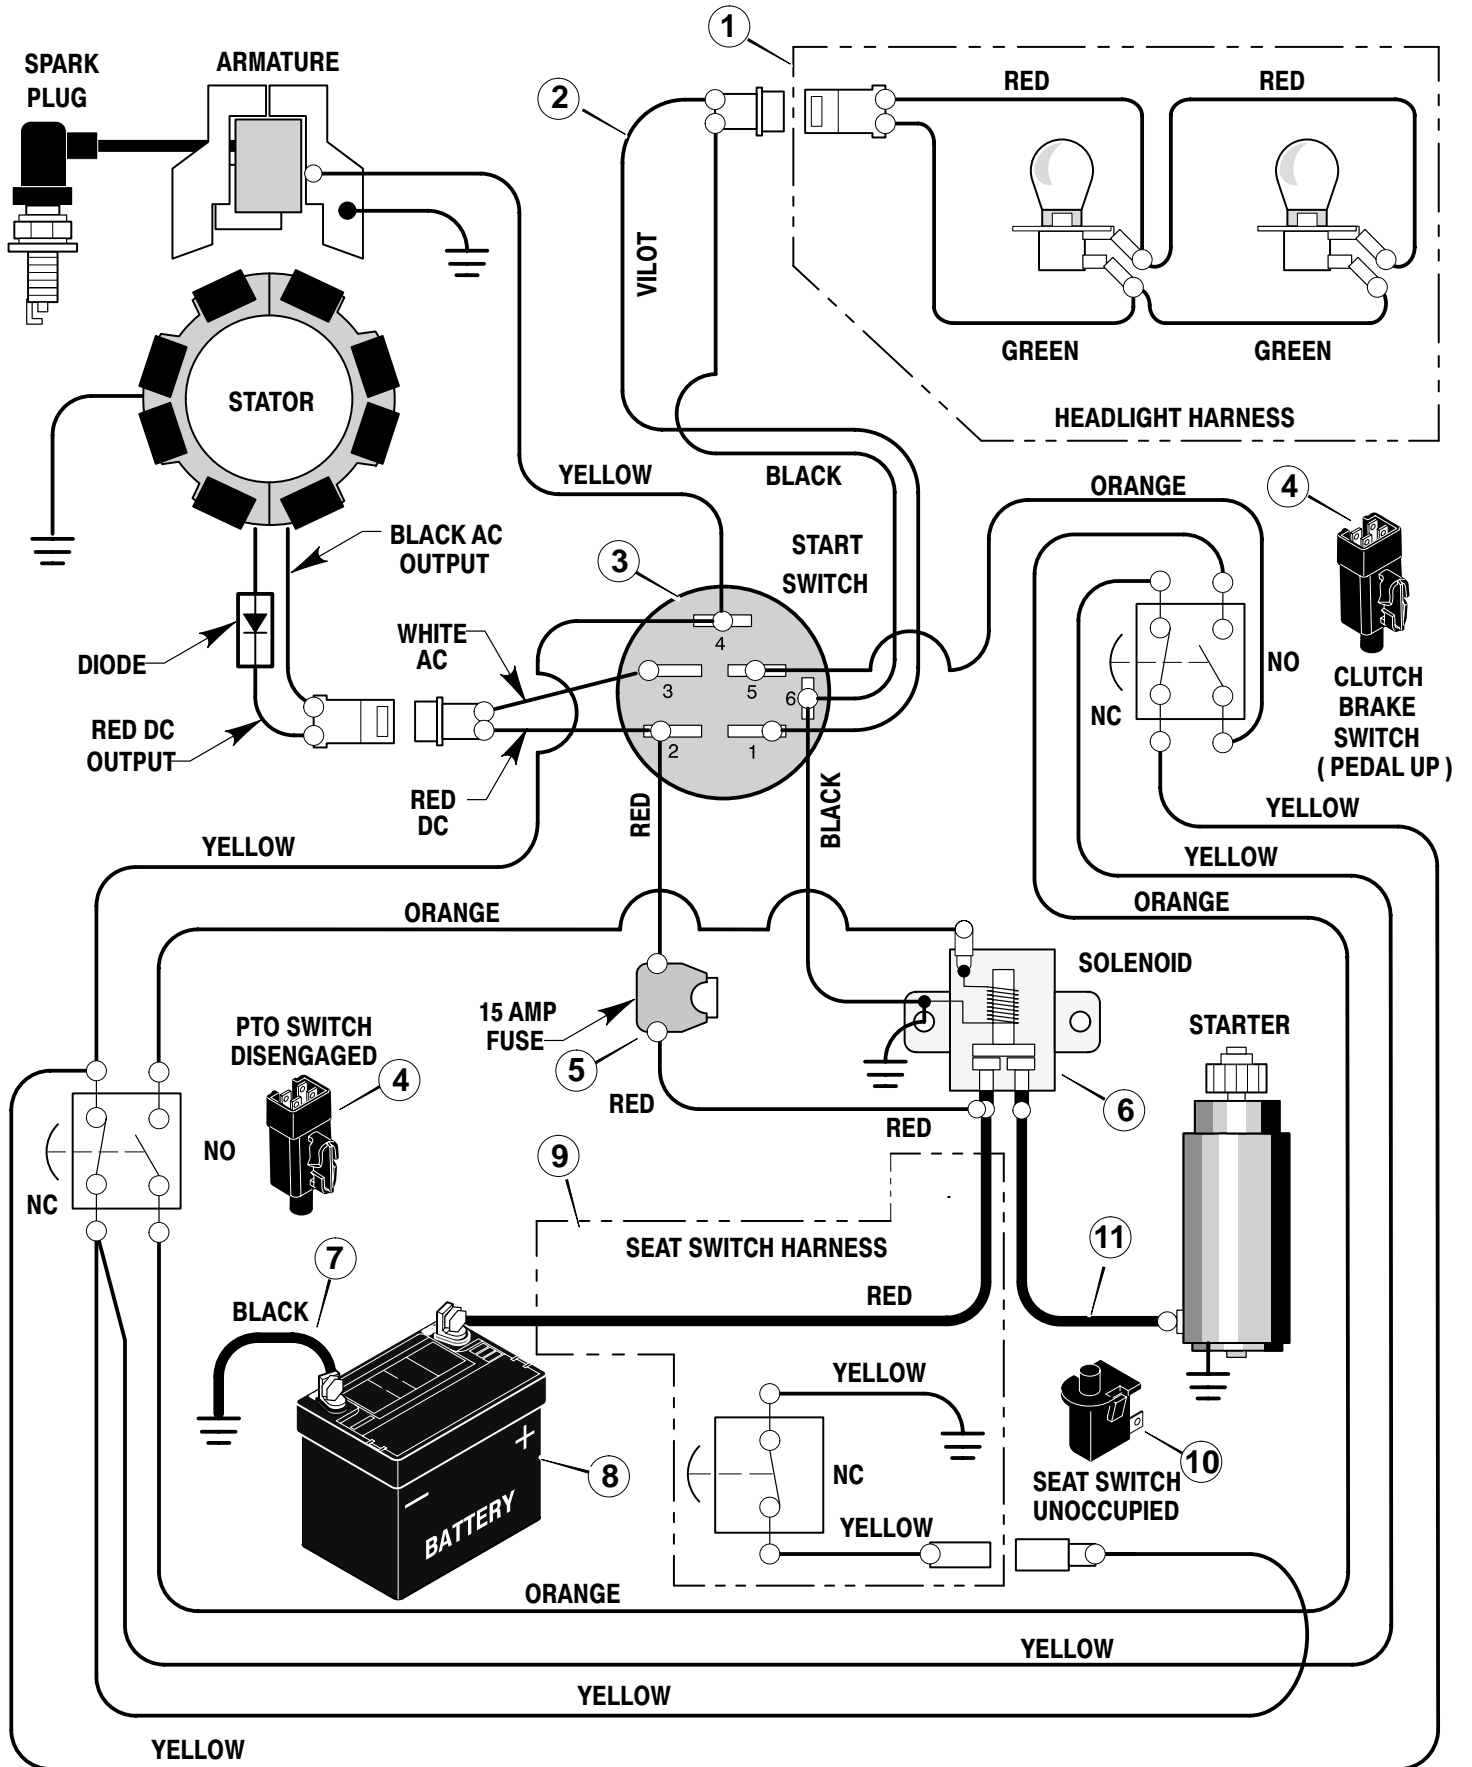

* Includes Key No. 17, 18, 30, 31, 32, 33, 45, 46, 47 and 51.

MODEL 38502x98D

REPAIR PARTS ENGINE MOUNT

MODEL 38502x98D

REPAIR PARTS ENGINE MOUNT

Key No.	Description	Part No.
1	Fuel Cap	92317
2	Fuel Tank	94073
3	Hose Clamp	95197
4	Fuel Line	23717
5	Hose Clamp	95197
6	Screw	26x201
7	Plate, Engine	94006E700
8	Throttle Control	91989
9	Engine*	_____
10	Bolt, Engine Mount	25x7
11	Stack Pulley Assembly	690439 Z
12	Lockwasher	19x35
13	Bolt, Hex	1x140
14	Washer	17x170
15	Screw	26x249
16	Gasket	91309
17	Muffler	91271
18	Deflector, Muffler	94099 Z
19	Screw	26x208
20	Bolt, Hex	1x134
21	Guide, Belt	93349
22	Nut, Flange	15x79Z
23	Guide, Belt	94066
24	Shield, Heat	94320SE
25	Lock, Screw	92378
26	Screw	26x253
27	Screw	26x263

MODEL 38502x98D

REPAIR PARTS ELECTRICAL SYSTEM

Key No.	Description	Part No.
1	Harness, Light Wire	250x92
	Socket, Light	92372
	Bulb, Light	90084
2	Harness, Chassis Wire	250x86
3	Switch, Ignition	92377
	Key, Ignition	20729
	Nut, Hex	91489
	Cap, Ignition	91488
4	Switch, Limit	94136
5	Fuse	54212
	Holder, Fuse	407078
6	Solenoid	94613
	Screw, Mounting	26x229
	Locknut	15x116
7	Cable, Battery Ground	24x32
	Screw, Ground Cable	26x213
8	Battery	21075
	Bolt, Carriage	2x82
	Wingnut	14x79
9	Harness, Seat Switch Wire	250x67
10	Switch, Seat Sensor	94159
11	Cable	24x31