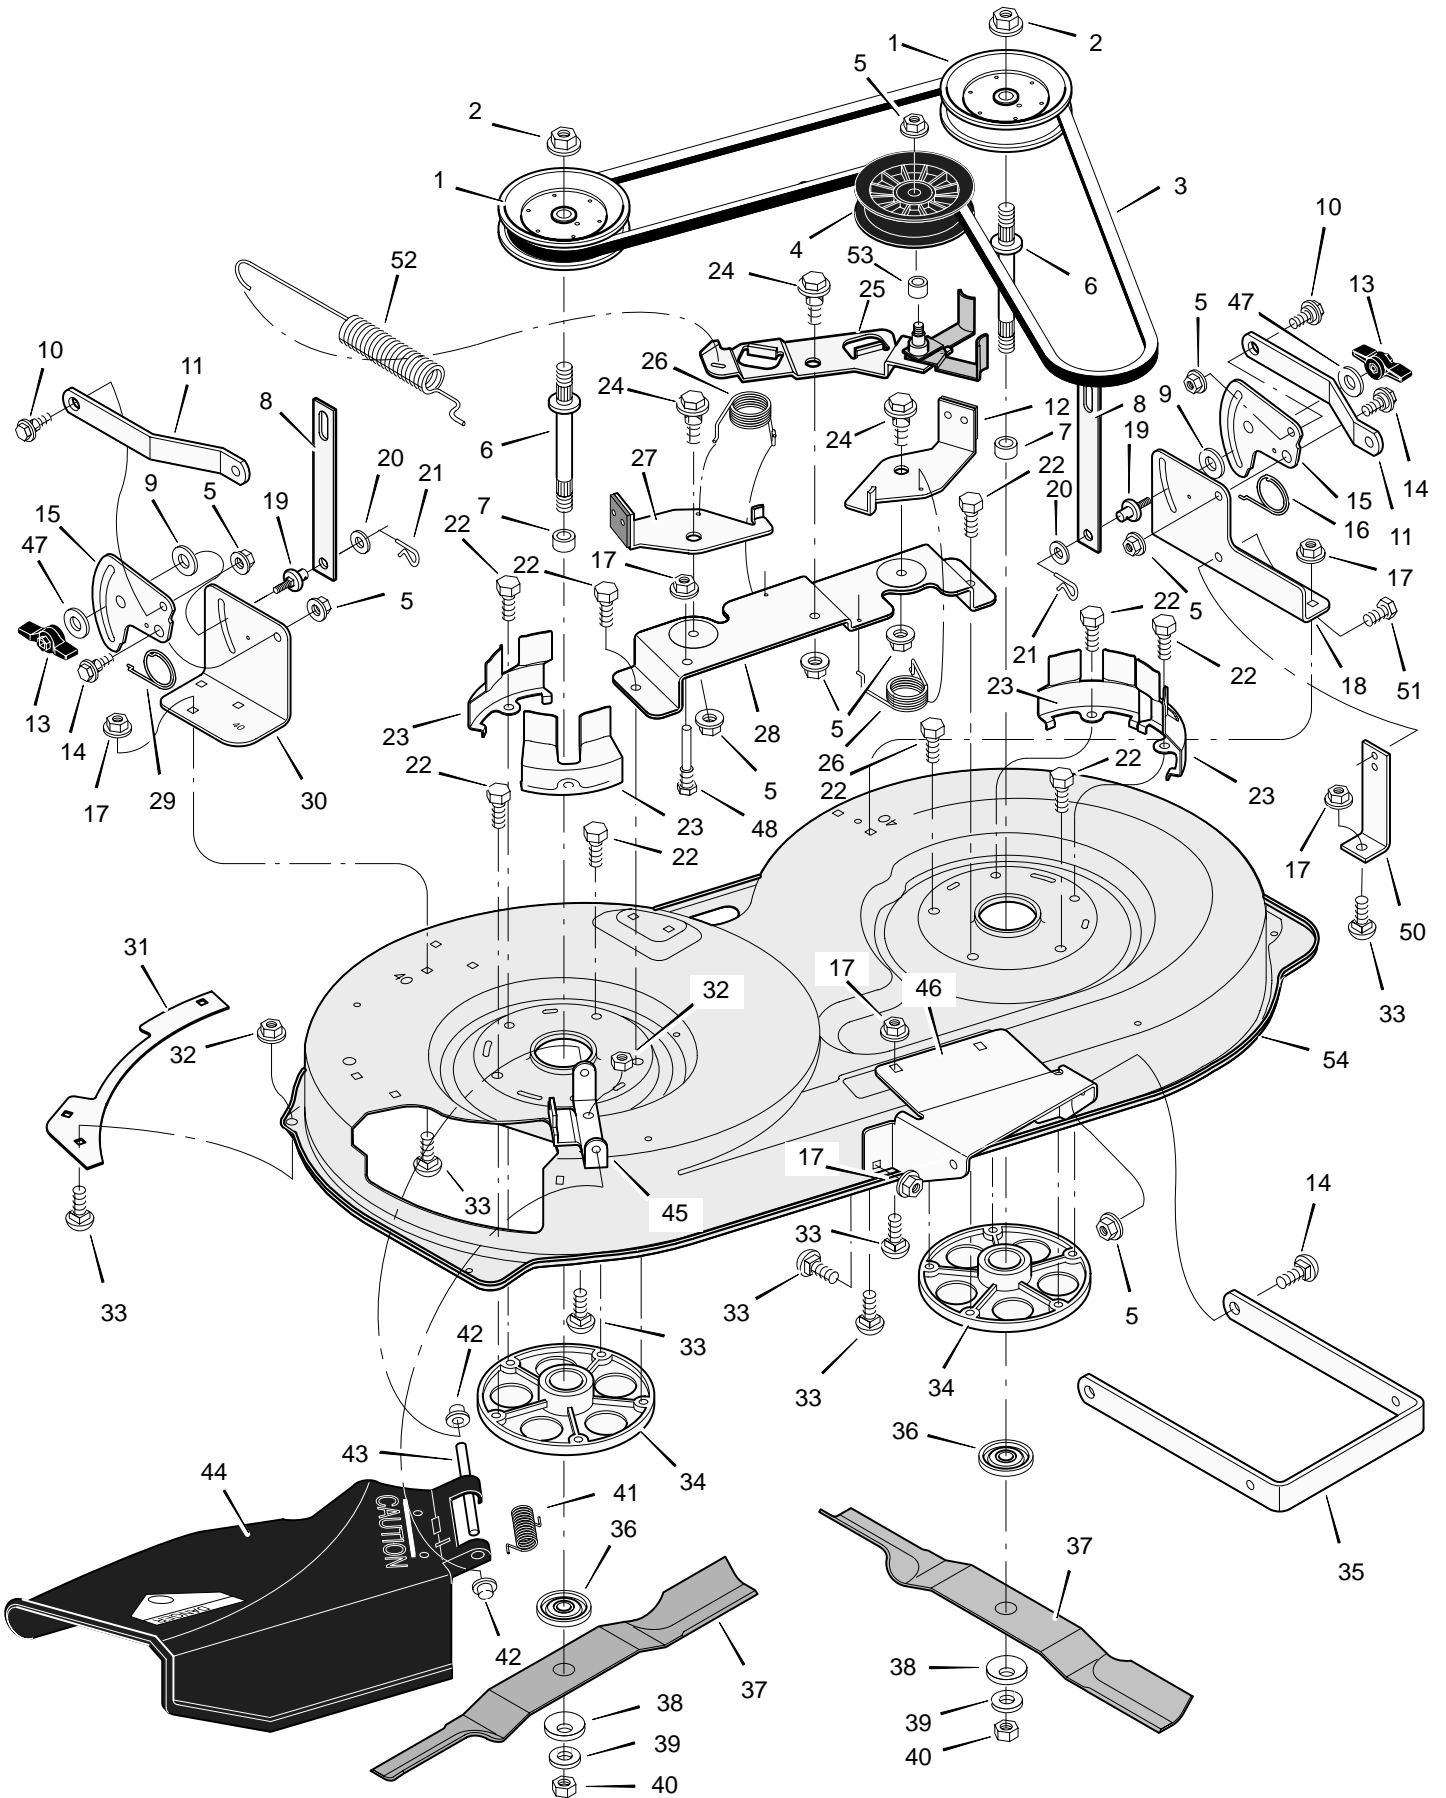

MODEL 38502x98D

REPAIR PARTS MOWER HOUSING

MODEL 38502x98D

REPAIR PARTS MOWER HOUSING

Key No.	Description	Part No.	Key No.	Description	Part No.
1	Pulley, Jackshaft	92852	28	Bracket Assembly, Brake	94059E700
2	Nut, Hex	15x121	29	Spring	166x42
3	Belt, Mower Drive	37x86	30	Bracket, Right Suspension	94052E700
4	Pulley, Idler	91801	31	Plate	91770E700
5	Nut, Flange	15x84	32	Nut, Flange	15x88
6	Jackshaft	94129	33	Bolt, Carriage	2x53
7	Spacer	94130	34	Mandrel	90905
8	Link, Lift	690212E700	35	Bracket, Suspension	94058E700
9	Pad, Friction	94137	36	Adapter, Blade	1001035
10	Bolt, Shoulder	9x52	37	Blade	94913E701
11	Bracket, Suspension	94055E700	38	Washer	17x166
12	Pad Assembly, Left Brake	94049E700	39	Washer	17x165
13	Knob	94068	40	Nut	15x100
14	Bolt, Shoulder	9x51	41	Spring	166x4
15	Plate, Suspension	94128E700	42	Cap, Push On	28x23
16	Spring	166x43	43	Rod, Pivot	94957 Z
17	Nut, Flange	15x79	44	Deflector Assembly	94707
18	Bracket, Suspension	94054E700	45	Bracket, Deflector	94956E700
19	Pin, Hanger	95194	46	Bracket, Front Hanger	94062E700
20	Washer	17x103	47	Washer	17x45 Z
21	Pin, Cotter	31x4	48	Guide, Belt	94781
22	Bolt	25x7	50	Bracket, Support	94681E700
23	Cover, Pulley	94051E700	51	Screw	26x249
24	Bolt, Shoulder	9x39	52	Spring, Extension	165x118
25	Arm, Idler	690408	53	Spacer	690369
26	Spring	166x41	54	Housing, Blade *	94061E700
27	Pad Assembly, Right Brake	94047E700	1-54	Complete Mower Housing Assembly	776000

* Includes Key No. 17, 18, 30, 31, 32, 33, 45, 46, 47 and 51.