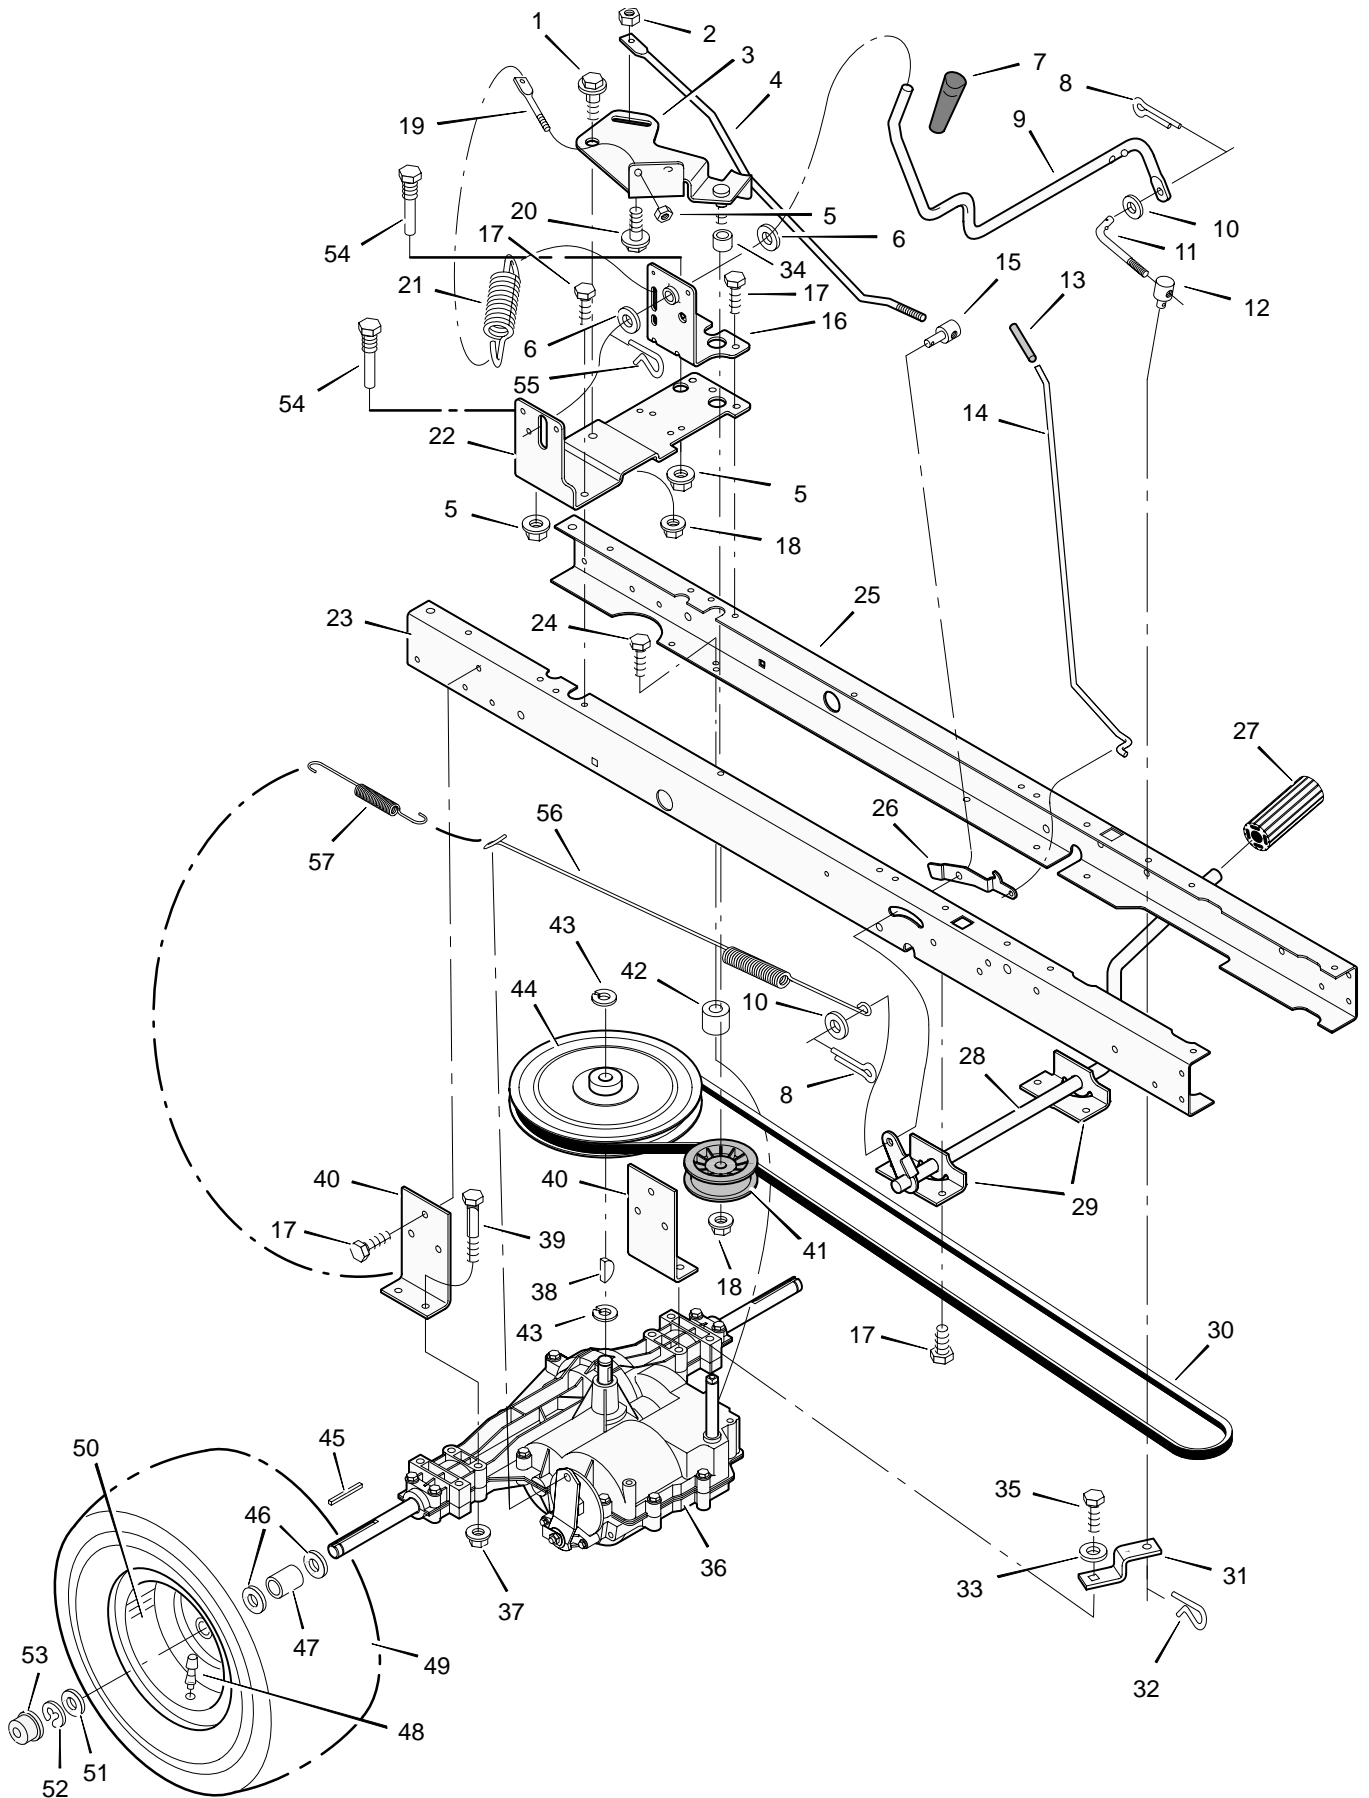

MODEL 38502x98D

REPAIR PARTS MOTION DRIVE

MODEL 38502x98D

REPAIR PARTS MOTION DRIVE

Key No.	Description	Part No.	Key No.	Description	Part No.
1	Bolt, Shoulder	9x39	30	Belt, Motion Drive	37x87
2	Nut, Hex	15x89	31	Yoke, Shift	94031Z
3	Arm, Idler	690173 Z	32	Pin, Hair	31x6
4	Rod, Clutch	94041 Z	33	Washer	17x148
5	Nut	15x79	34	Spacer	690369
6	Washer	17x102	35	Bolt	6x105
7	Grip	92697	36	Transaxle **	—
8	Pin, Cotter	30x20	37	Nut	15x88
9	Lever, Shift	94043 Z	38	Key, Woodruff	20697
10	Washer	17x47 Z	39	Bolt	1x155
11	Link, Shift	94044 Z	40	Bracket, Transaxle	94008E700
12	Nut, Adjuster	21920	41	Pulley	690409
13	Grip	91079	42	Spacer	94132
14	Rod, Parking Brake	95005 Z	43	E-Ring	11x7
15	Nut, Adjuster	94815	44	Pulley, Drive	95094
16	Bracket, Shift	94034E700	45	Key, Square	21553
17	Screw	26x249	46	Washer	17x160
18	Nut	15x84	47	Spacer, Transaxle	690554 Z
19	Mount, Stud Spring	94042 Z	48	Stem, Valve	24373
20	Bolt, Shoulder	9x54	49	Tire *	91923
21	Spring, Extension	165x116	—	Tube	407049
22	Bracket, Shifter	690166E700	50	Wheel & Tire Assembly	92288-601
23	Frame, Right	1001124E700	51	Washer	17x195
24	Screw	25x12	52	E-Ring	11x3
25	Frame, Left	1001123E700	53	Hub Cap	94618
26	Latch, Parking Brake	94045 Z	54	Guide, Belt	93349
27	Pedal	21544	55	Pin, Hair	31x4
28	Lever, Brake/Clutch	94038E700	56	Spring, Extension	165x115
29	Bracket, Pedal	1001117E700	57	Spring, Extension	165x92