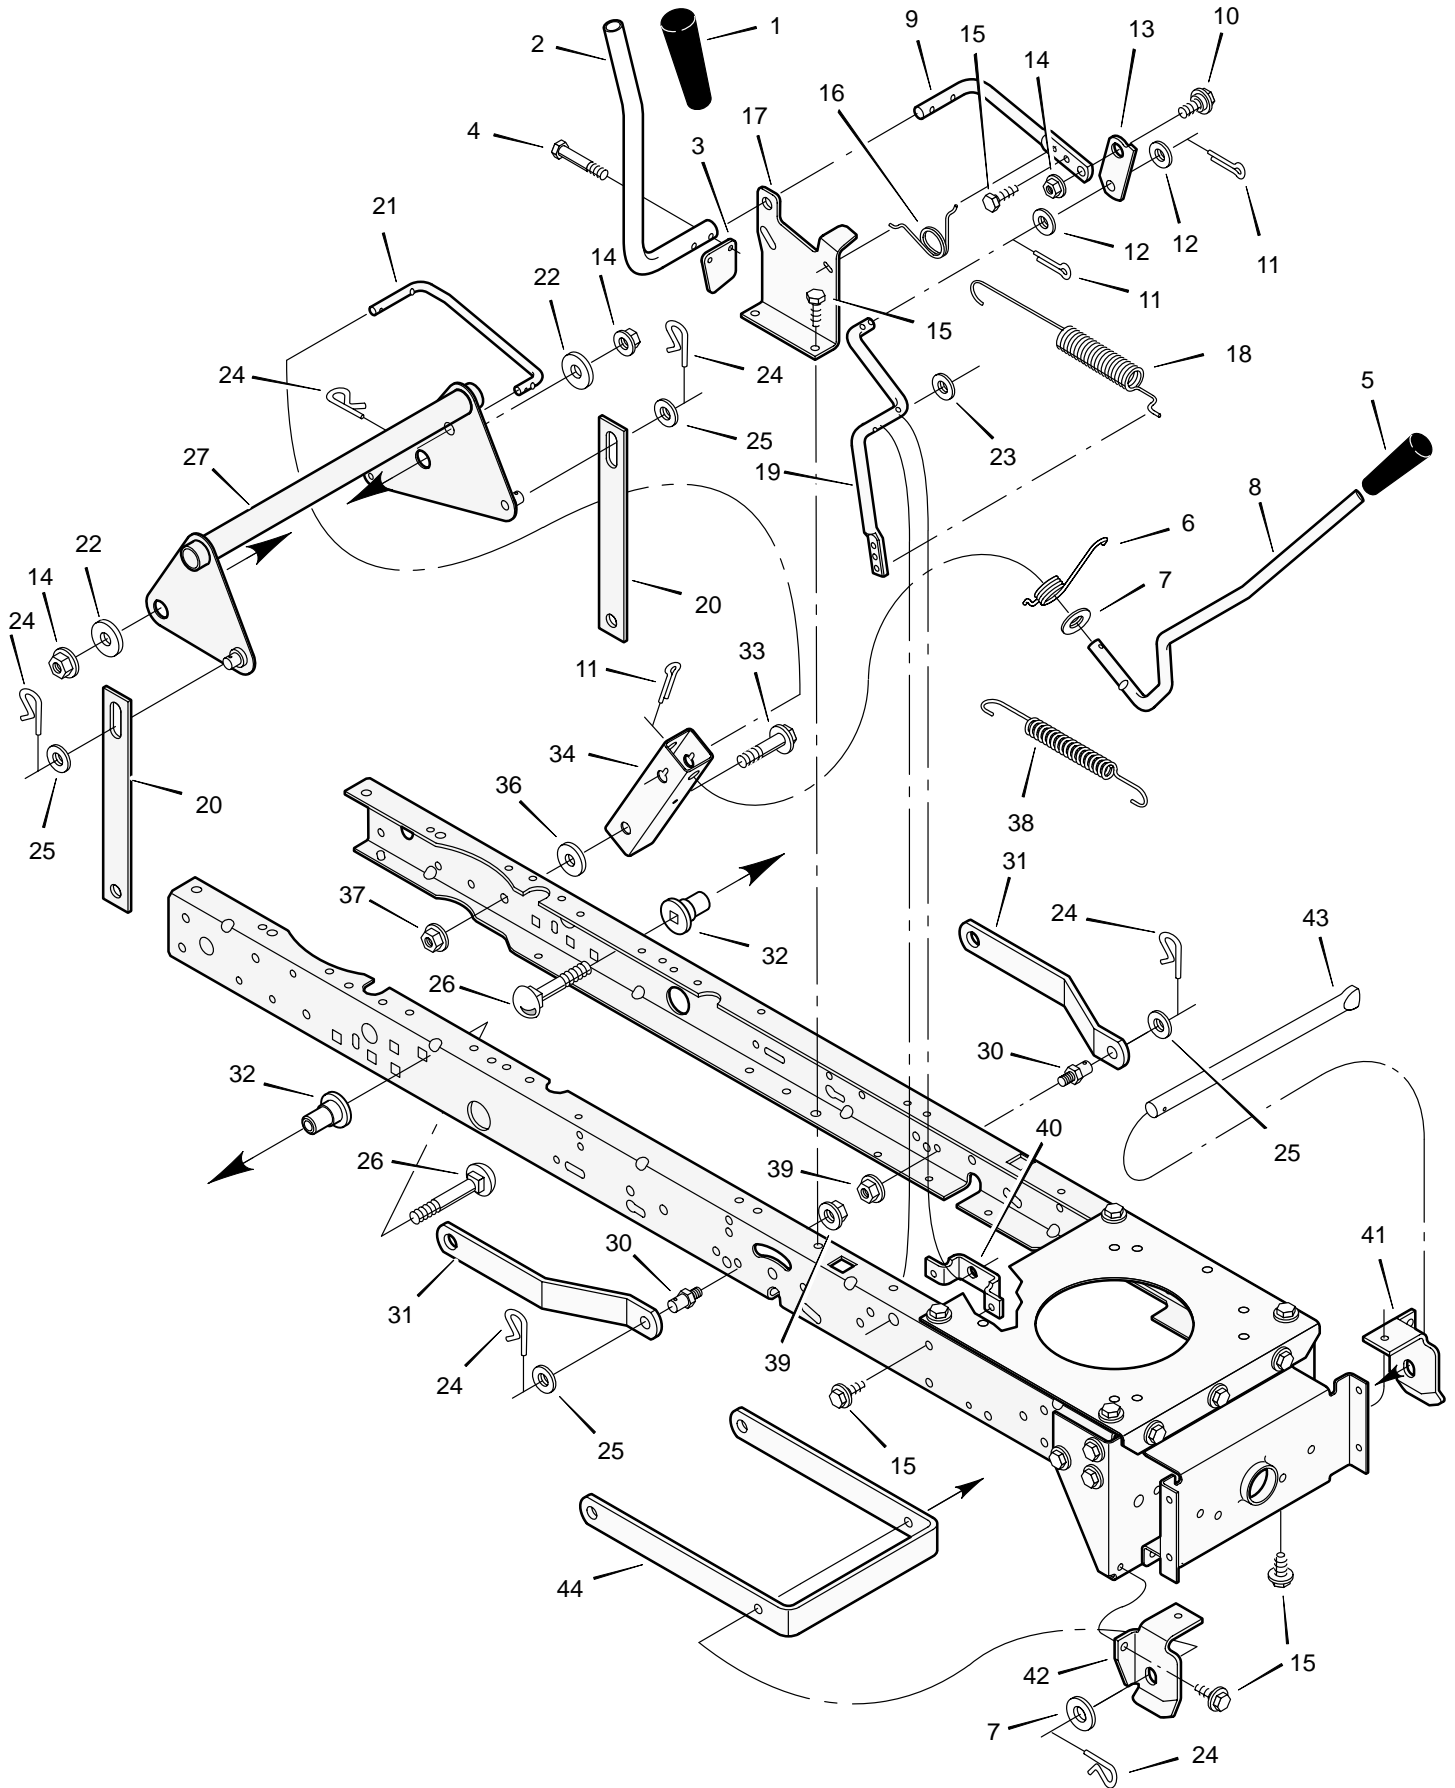

MODEL 38502x98D

REPAIR PARTS MOWER HOUSING SUSPENSION

MODEL 38502x98D

REPAIR PARTS MOWER HOUSING SUSPENSION

Key No.	Description	Part No.	Key No.	Description	Part No.
1	Grip	92698	22	Washer	17x168
2	Handle, PTO	94157 Z	23	Washer	17x57
3	Pad, Switch	94022 Z	24	Pin, Hair	31x4
4	Bolt	25x3	25	Washer	17x91
5	Grip	92697	26	Bolt, Carriage	2x85
6	Spring	166x40	27	Lever Assembly, Lift	690363E700
7	Washer	17x103	30	Pin	94067
8	Handle, Lift	690533	31	Bracket, Rear Suspension	94055E700
9	Lever, PTO	94017 Z	32	Spacer, Lifter	690151
10	Bolt, Shoulder	9x39	33	Bolt, Shoulder	9x53
11	Pin, Cotter	30x20	34	Bracket, Pivot	94015E700
12	Washer	17x102	36	Washer	17x191
13	Link, PTO	94004 Z	37	Nut, Flange	15x84
14	Nut, Flange	15x84	38	Spring	165x131
15	Screw	26x249	39	Nut, Flange	15x68
16	Spring	166x39	40	Bracket, PTO	94005E700
17	Bracket, PTO	94018E700	41	Hanger, Left Deck	94027E700
18	Spring	165x118	42	Hanger, Right Deck	94026E700
19	Crank, PTO	690394E700	43	Rod, Hanger	94158Z
20	Link, Lift	690212E700	44	Bracket, Suspension	94058E700
21	Link, Lift Handle	690122E700