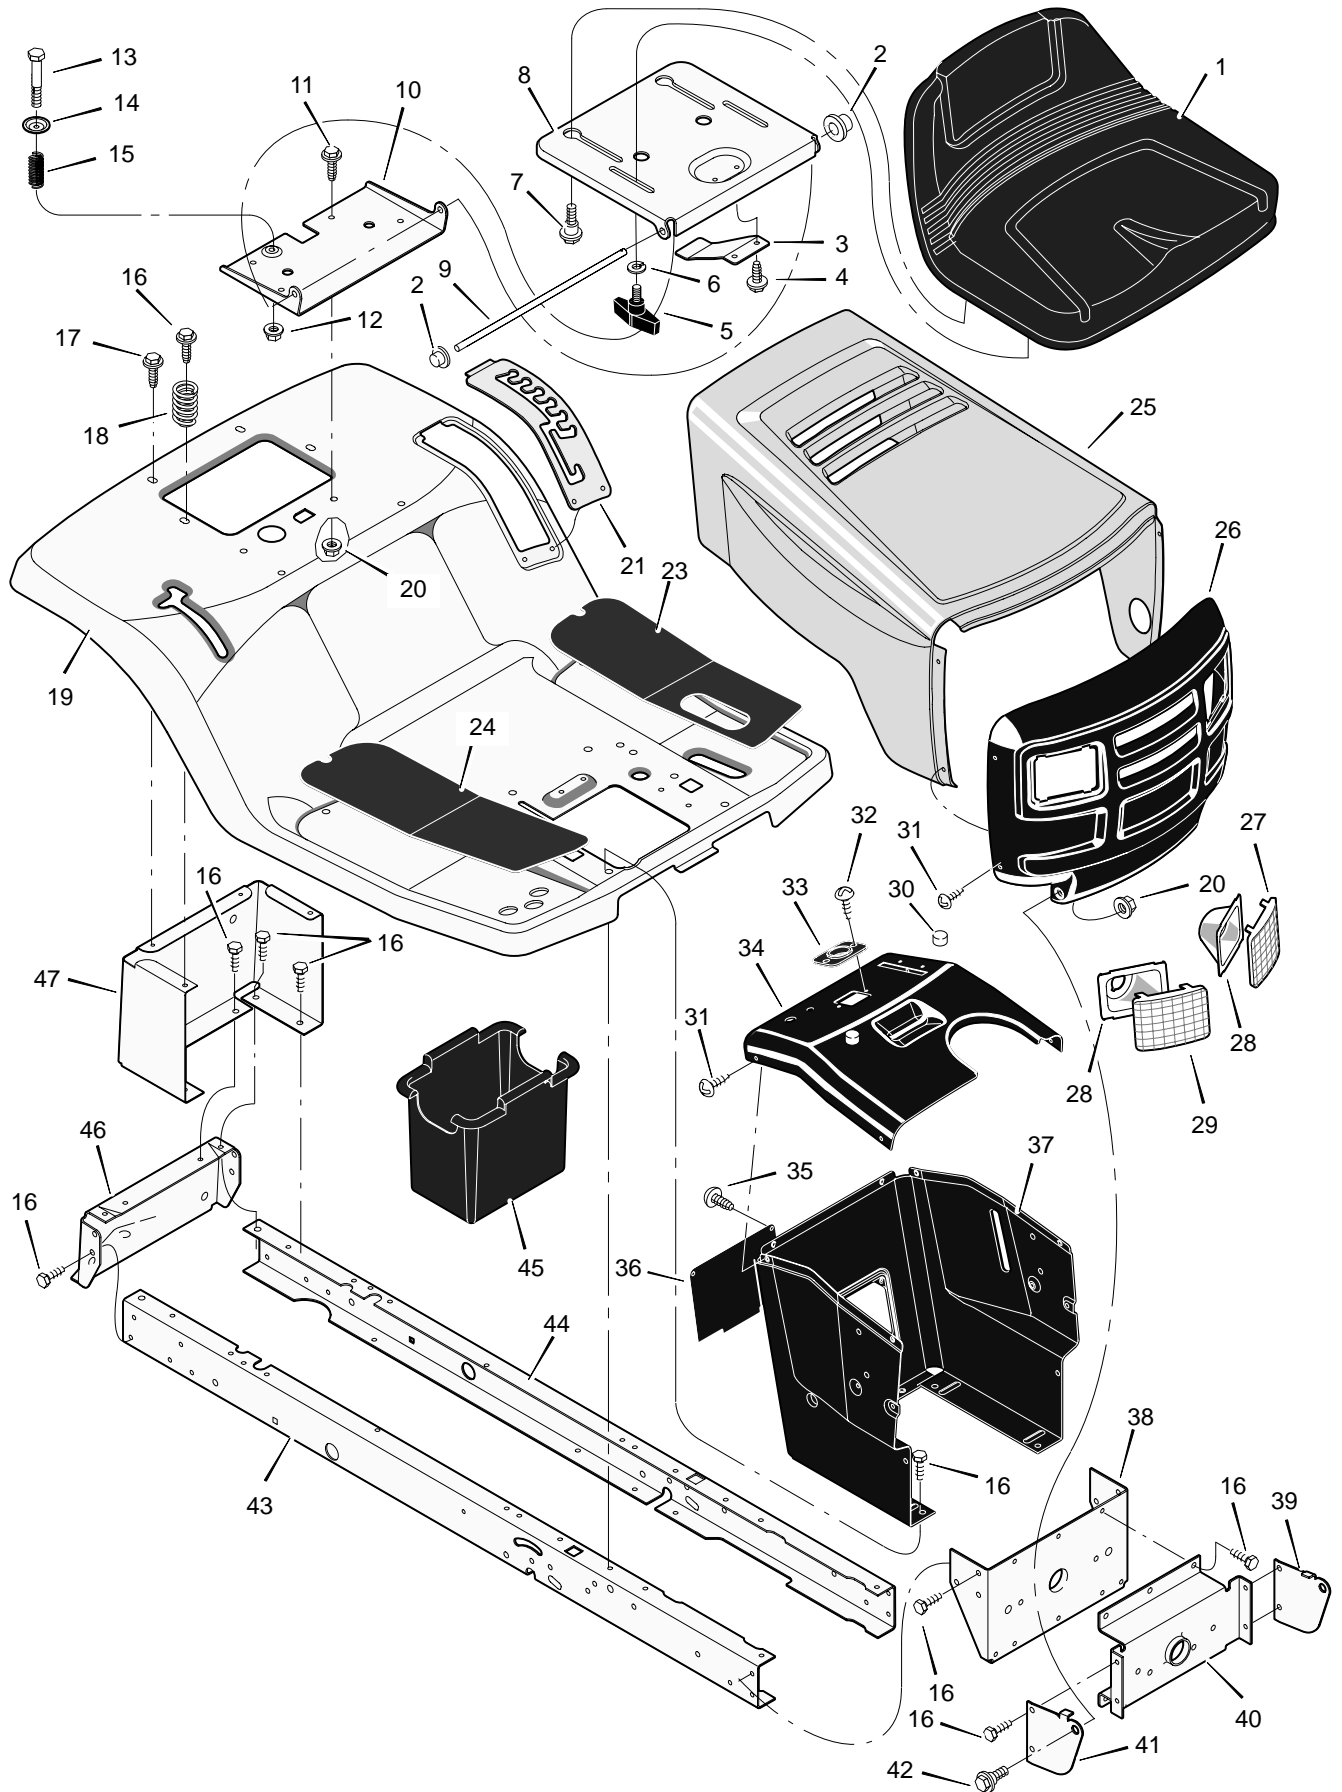

MODEL 38502x98D

REPAIR PARTS CHASSIS & HOOD

MODEL 38502x98D

REPAIR PARTS CHASSIS & HOOD

Key No.	Description	Part No.	Key No.	Description	Part No.
1	Seat	690566	25	Hood	690608E245
2	Cap, Push On	28x23	26	Grille	94079E700
3	Spring	94057	27	Lens, Left	94081
4	Screw	26x229	28	Bezel	94807 Z
5	Bolt, Wing	1001054	29	Lens, Right	94080
6	Washer	17x47Z	31	Screw	26x270
7	Bolt, Shoulder	9x56	32	Screw	26x239
8	Support, Seat	94154E700	33	Bearing, Steering	94075
9	Rod, Pivot	94156 Z	34	Dash	94074E700
10	Bracket, Pivot	94153E700	35	Screw	26x270
11	Bolt	1x45	36	Panel, Access	93007E700
12	Nut	15x89	37	Support, Dash	95318E700
13	Bolt, Shoulder	9x55	38	Bracket, Rear Hanger	94013E700
14	Washer	94155Z	39	Support, Left Grille	94083E700
15	Spring	164x31	40	Axle, Hanger	94007E700
16	Screw	26x249	41	Support, Right Grille	94082E700
17	Screw	26x263	42	Bolt, Shoulder	9x51
18	Spring	164x30	43	Frame, Right	1001124E700
19	Deck, Seat	95249E245	44	Frame, Left	1001123E700
20	Nut	15x88	45	Container, Battery	690424
21	Plate, Index	94829E700	46	Plate, Hitch	1001002E700
23	Mat, Left	94999	47	Panel, Rear	690434E700
24	Mat, Right	94998	—	Instruction Book & Parts List	F-010743L