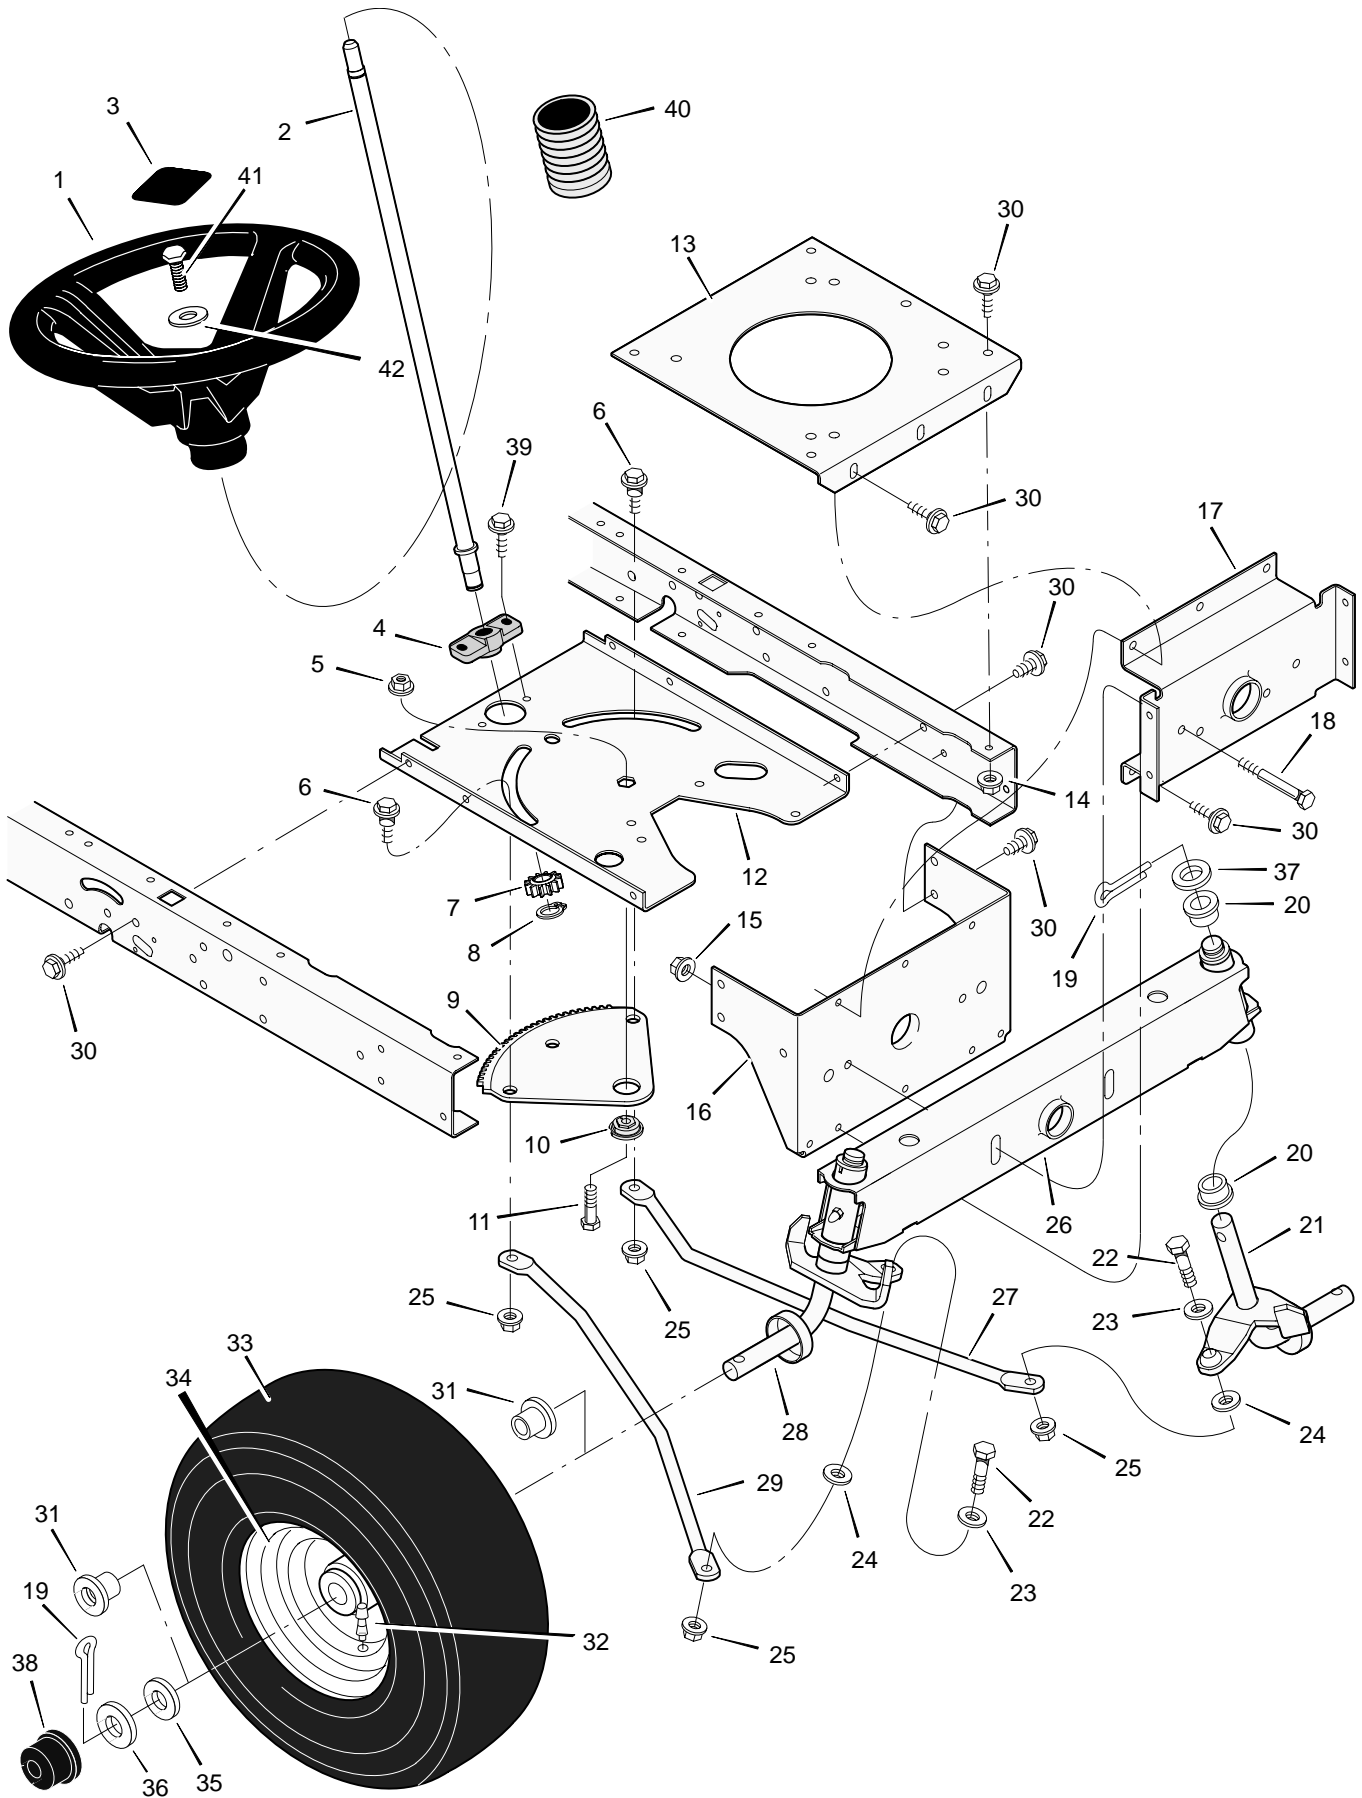

MODEL 38502x51E

REPAIR PARTS STEERING

MODEL 38502x51E

REPAIR PARTS STEERING

Key No.	Description	Part No.	Key No.	Description	Part No.
1	Wheel, Steering	95336	23	Washer	17x104
2	Post, Steering	690625	24	Washer	17x53 Z
3	Insert, Steering Wheel	95338	25	Nut, Flange	15x84
4	Bearing	94124	26	Axle Assembly	690210E700
5	Nut, Flange	15x111	27	Drag Link, Left	95329E700
6	Bolt, Shoulder	9x57	28	Spindle Assembly, Right	94575E700
7	Gear, Pinion	690183E700	29	Drag Link, Right	95328E700
8	Ring, Snap	11x25	30	Screw	26x249
9	Gear, Sector	94121E700	31	Bearing, Wheel	91334
10	Bearing	94123	32	Stem, Valve	24373
11	Bolt	1x84	33	Tire *	91923
12	Plate, Steering	1001121E700	—	Tube	407924
13	Plate, Engine	94006E700	34	Wheel and Tire Assembly	94578-601
14	Nut, Flange	15x88	35	Washer	17x195
15	Nut, Flange	15x118	36	Washer	17x192
16	Bracket, Hanger	94013E700	37	Washer	17x113
17	Axle, Hanger	94007E700	38	Hub Cap	94618
18	Bolt	1x146	39	Screw	26x267
19	Pin, Cotter	30x49	40	Bellows	92059
20	Bearing	690150	41	Bolt	25x3
21	Spindle Assembly, Left	94576E700	42	Washer	17x146
22	Bolt	1x111			

* When you order a tire, make sure to give the brand name of the tire so that the tread pattern on the tire will match.