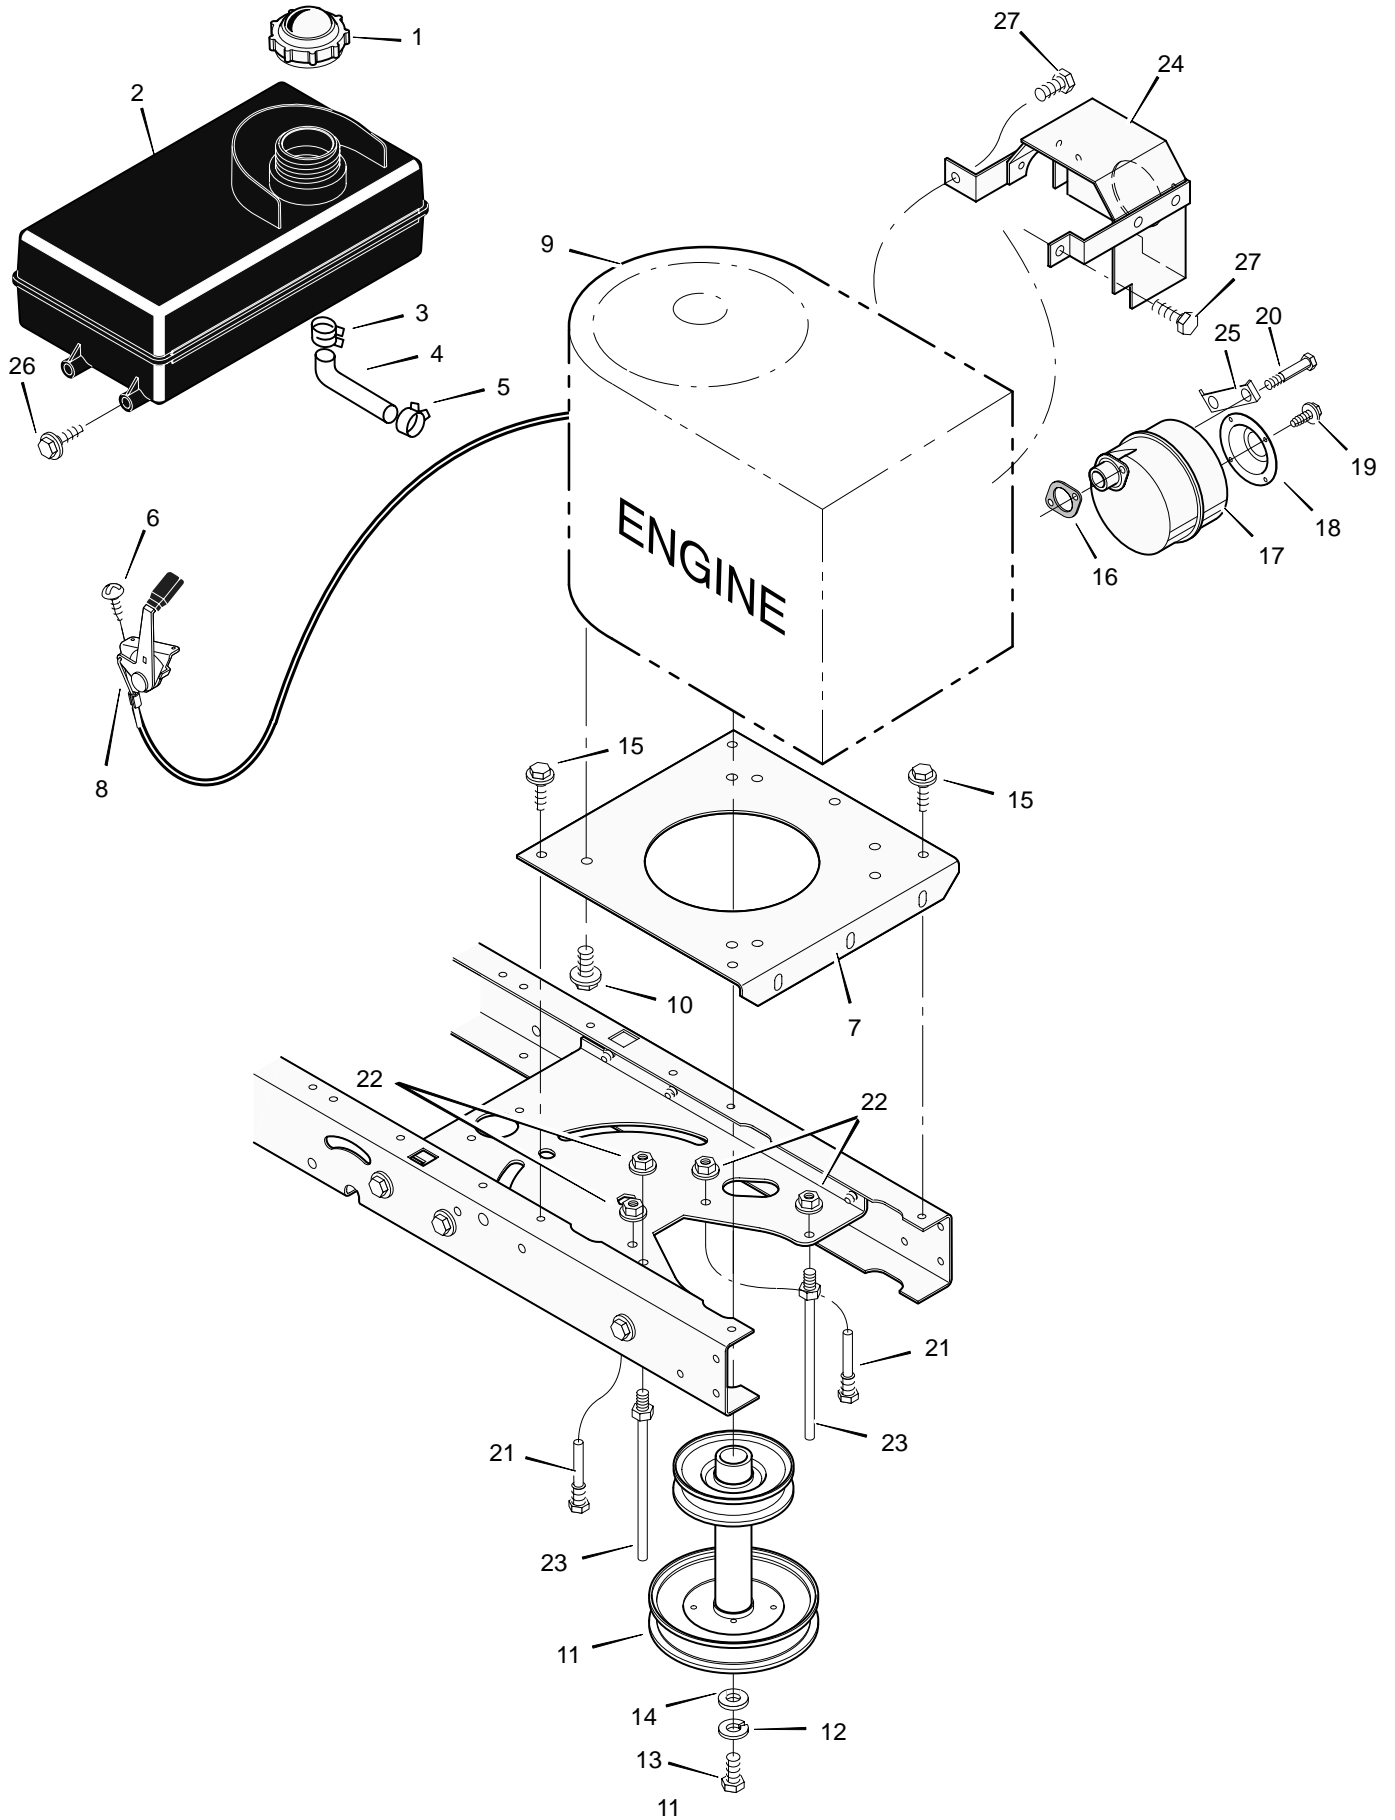

MODEL 38502x51E

REPAIR PARTS ENGINE MOUNT

MODEL 38502x51E

REPAIR PARTS ENGINE MOUNT

Key No.	Description	Part No.
1	Fuel Cap	92317
2	Fuel Tank	94073
3	Hose Clamp	95197
4	Fuel Line	23717
5	Hose Clamp	95197
6	Screw	26x201
7	Plate, Engine	94006E700
8	Throttle Control	91989
9	Engine*	———
10	Bolt, Engine Mount	25x7
11	Stack Pulley Assembly	690439 Z
12	Lockwasher	19x35
13	Bolt, Hex	1x140
14	Washer	17x170
15	Screw	26x249
16	Gasket	91309
17	Muffler	91271
18	Deflector, Muffler	94099 Z
19	Screw	26x208
20	Bolt, Hex	1x134
21	Guide, Belt	93349
22	Nut, Flange	15x79Z
23	Guide, Belt	94066
24	Shield, Heat	94320SE
25	Lock, Screw	92378
26	Screw	26x253
27	Screw	26x263

* Parts are available from an engine Authorized Service Center. See "Engines, Gasoline" or "Gasoline Engines" in the yellow pages of the telephone directory.