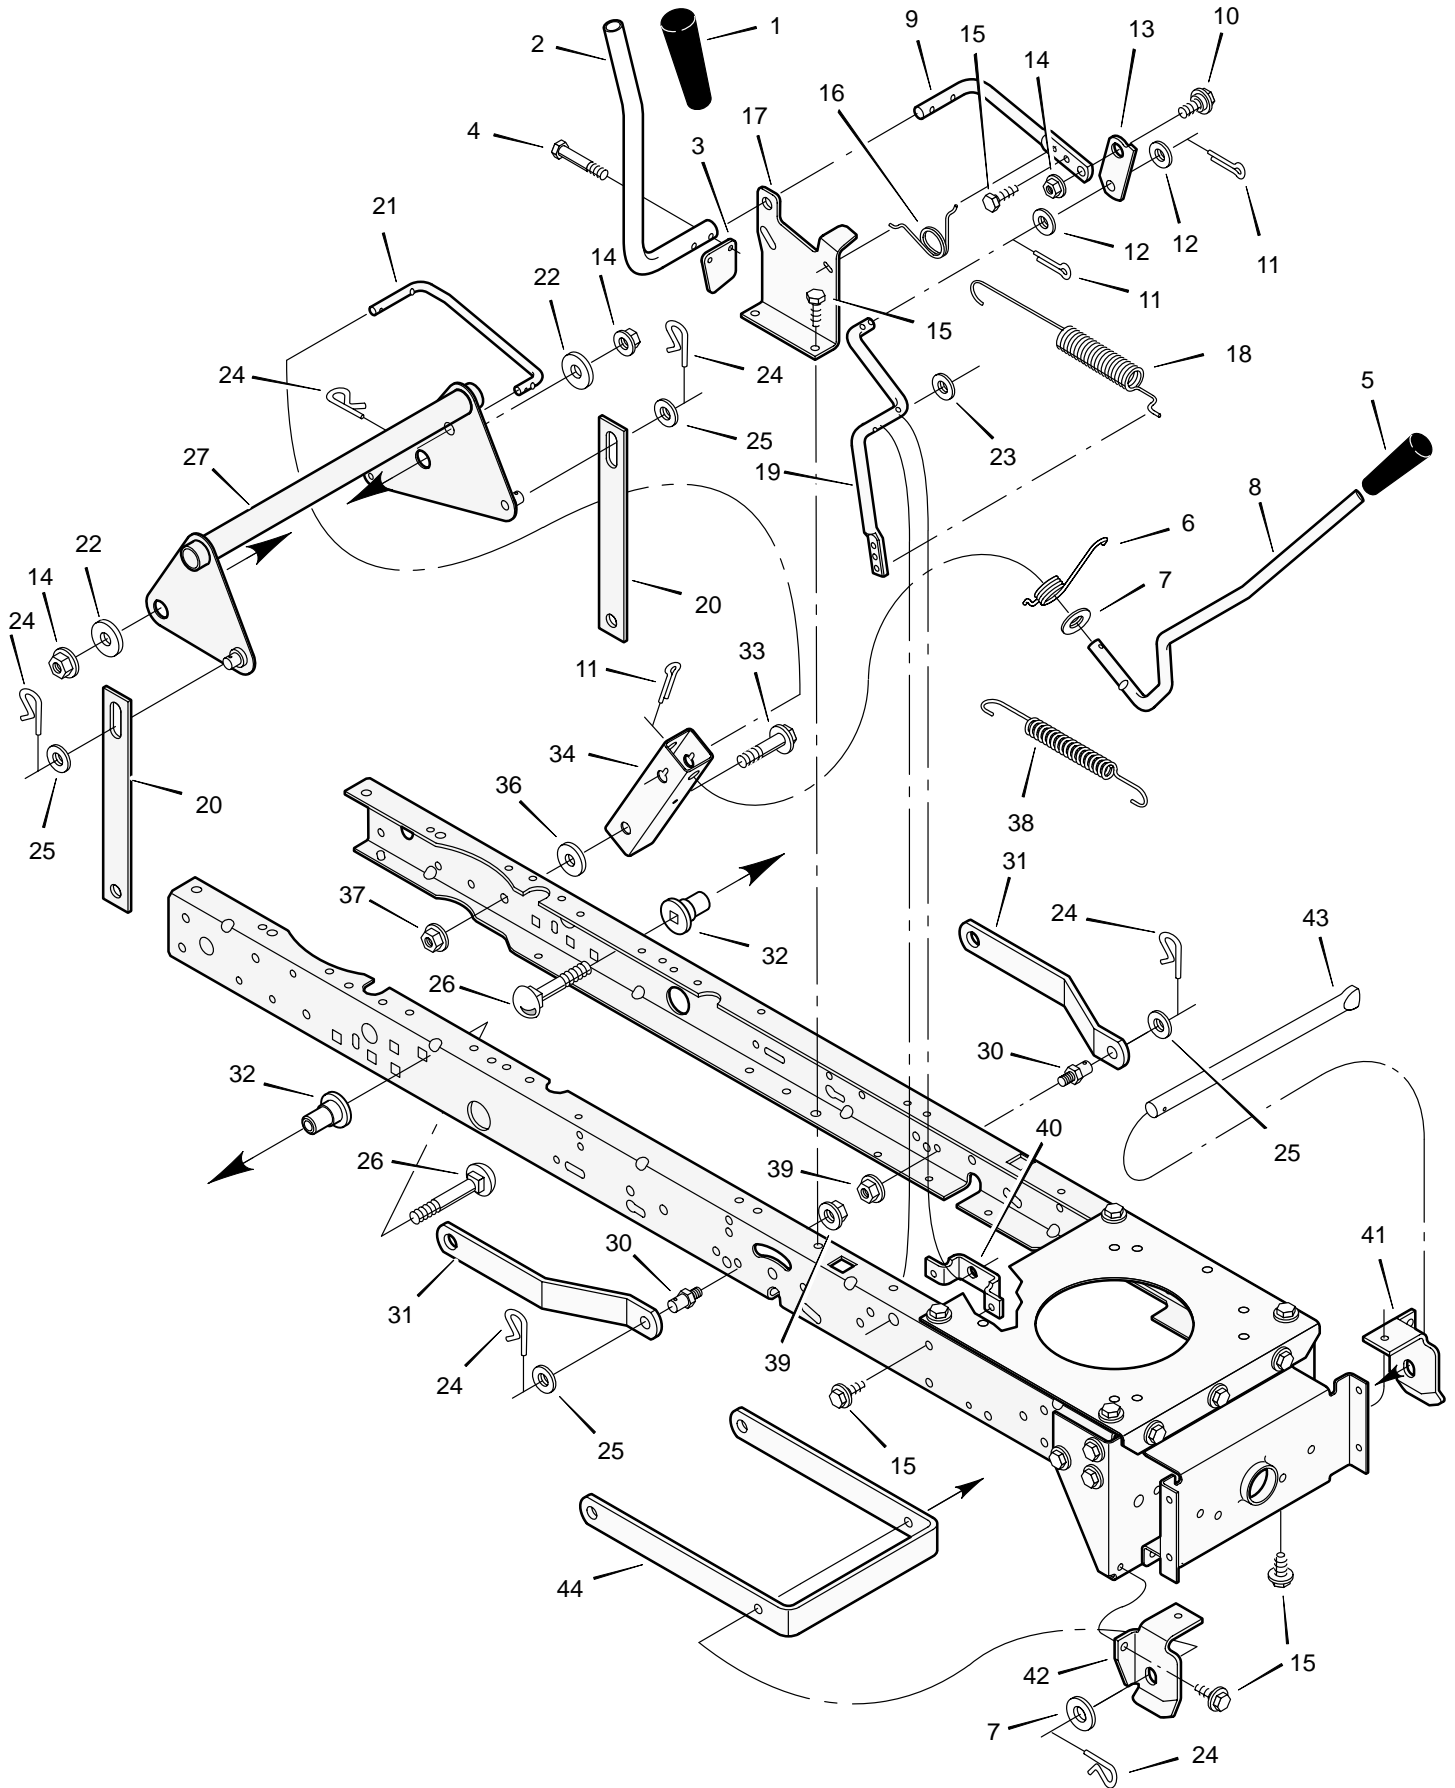

MODEL 38502x51E

REPAIR PARTS MOWER HOUSING SUSPENSION

MODEL 38502x51E

REPAIR PARTS MOWER HOUSING SUSPENSION

Key No.	Description	Part No.	Key No.	Description	Part No.
1	Grip	92698	22	Washer	17x168
2	Handle, PTO	94157 Z	23	Washer	17x57
3	Pad, Switch	94022 Z	24	Pin, Hair	31x4
4	Bolt	25x3	25	Washer	17x91
5	Grip	92697	26	Bolt, Carriage	2x85
6	Spring	166x40	27	Lever Assembly, Lift	690363E700
7	Washer	17x103	30	Pin	94067
8	Handle, Lift	690533	31	Bracket, Rear Suspension	94055E700
9	Lever, PTO	94017 Z	32	Spacer, Lifter	690151
10	Bolt, Shoulder	9x39	33	Bolt, Shoulder	9x53
11	Pin, Cotter	30x20	34	Bracket, Pivot	94015E700
12	Washer	17x102	36	Washer	17x191
13	Link, PTO	94004 Z	37	Nut, Flange	15x84
14	Nut, Flange	15x84	38	Spring	165x131
15	Screw	26x249	39	Nut, Flange	15x68
16	Spring	166x39	40	Bracket, PTO	94005E700
17	Bracket, PTO	94018E700	41	Hanger, Left Deck	94027E700
18	Spring	165x118	42	Hanger, Right Deck	94026E700
19	Crank, PTO	690394E700	43	Rod, Hanger	94158Z
20	Link, Lift	690212E700	44	Bracket, Suspension	94058E700
21	Link, Lift Handle	690122E700