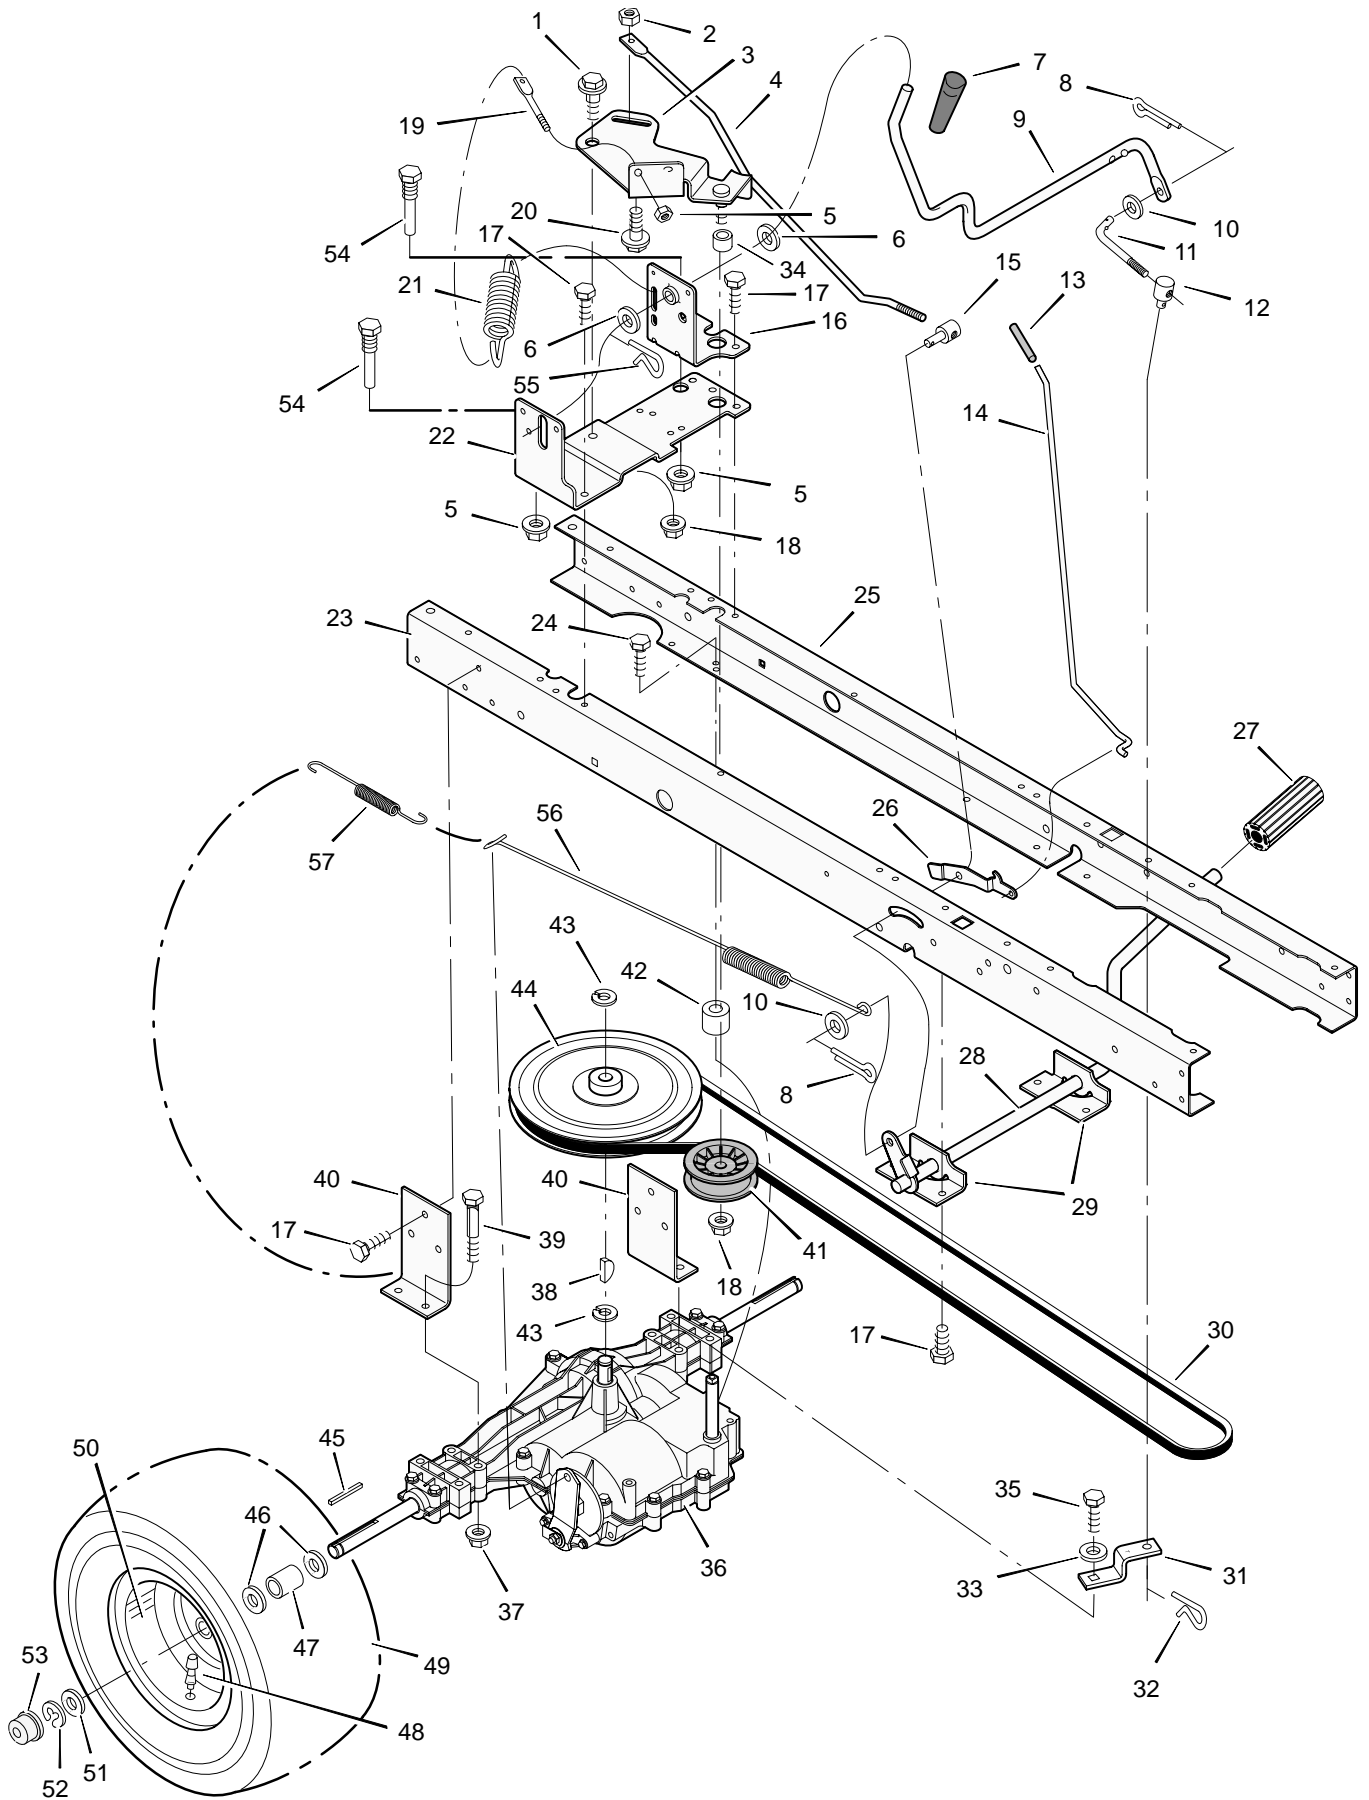

MODEL 38502x51E

REPAIR PARTS MOTION DRIVE

MODEL 38502x51E

REPAIR PARTS MOTION DRIVE

Key No.	Description	Part No.	Key No.	Description	Part No.
1	Bolt, Shoulder	9x39	30	Belt, Motion Drive	37x87
2	Nut, Hex	15x89	31	Yoke, Shift	94031Z
3	Arm, Idler	690173 Z	32	Pin, Hair	31x6
4	Rod, Clutch	94041 Z	33	Washer	17x148
5	Nut	15x79	34	Spacer	690369
6	Washer	17x102	35	Bolt	6x105
7	Grip	92697	36	Transaxle **	—
8	Pin, Cotter	30x20	37	Nut	15x88
9	Lever, Shift	94043 Z	38	Key, Woodruff	20697
10	Washer	17x47 Z	39	Bolt	1x155
11	Link, Shift	94044 Z	40	Bracket, Transaxle	94008E700
12	Nut, Adjuster	21920	41	Pulley	690409
13	Grip	91079	42	Spacer	94132
14	Rod, Parking Brake	1001245 Z	43	E-Ring	11x7
15	Nut, Adjuster	94815	44	Pulley, Drive	95094
16	Bracket, Shift	94034E700	45	Key, Square	21553
17	Screw	26x249	46	Washer	17x160
18	Nut	15x84	47	Spacer, Transaxle	690554 Z
19	Mount, Stud Spring	94042 Z	48	Stem, Valve	24373
20	Bolt, Shoulder	9x54	49	Tire *	91923
21	Spring, Extension	165x116	—	Tube	407049
22	Bracket, Shifter	690166E700	50	Wheel & Tire Assembly	92288-601
23	Frame, Right	1001124E700	51	Washer	17x195
24	Screw	25x12	52	E-Ring	11x3
25	Frame, Left	1001123E700	53	Hub Cap	94618
26	Latch, Parking Brake	94045 Z	54	Guide, Belt	93349
27	Pedal	21544	55	Pin, Hair	31x4
28	Lever, Brake/Clutch	94038E700	56	Spring, Extension	165x115
29	Bracket, Pedal	1001117E700	57	Spring, Extension	165x92