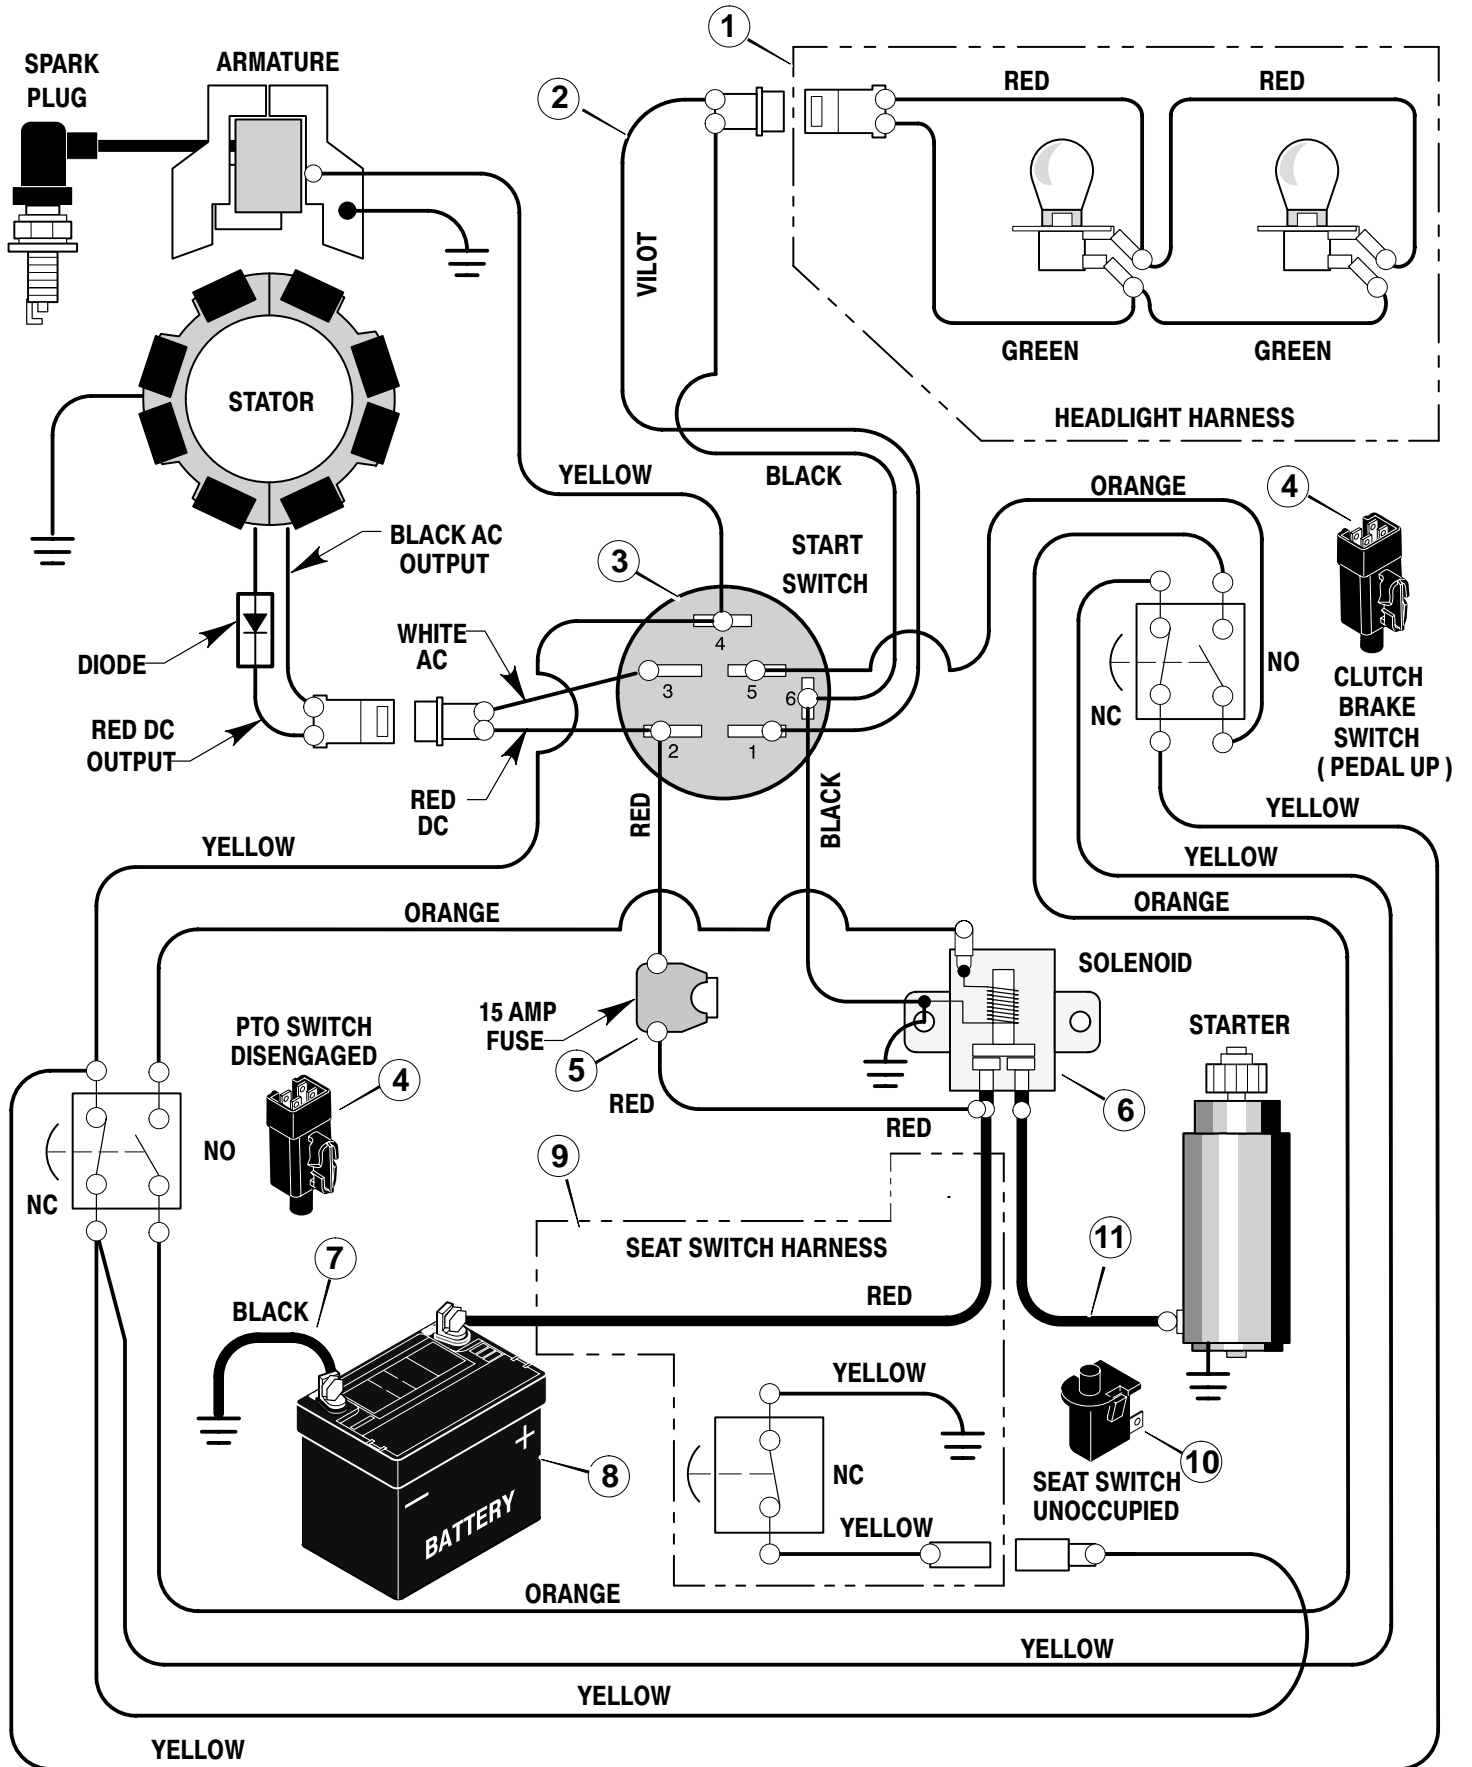

* Includes Key No. 17, 18, 30, 31, 32, 33, 45, 46, 47 and 51.

MODEL 38502x51E

REPAIR PARTS ENGINE MOUNT

MODEL 38502x51E

REPAIR PARTS ENGINE MOUNT

Key No.	Description	Part No.
1	Fuel Cap	92317
2	Fuel Tank	94073
3	Hose Clamp	95197
4	Fuel Line	23717
5	Hose Clamp	95197
6	Screw	26x201
7	Plate, Engine	94006E700
8	Throttle Control	91989
9	Engine*	———
10	Bolt, Engine Mount	25x7
11	Stack Pulley Assembly	690439 Z
12	Lockwasher	19x35
13	Bolt, Hex	1x140
14	Washer	17x170
15	Screw	26x249
16	Gasket	91309
17	Muffler	91271
18	Deflector, Muffler	94099 Z
19	Screw	26x208
20	Bolt, Hex	1x134
21	Guide, Belt	93349
22	Nut, Flange	15x79Z
23	Guide, Belt	94066
24	Shield, Heat	94320SE
25	Lock, Screw	92378
26	Screw	26x253
27	Screw	26x263

MODEL 38502x51E

REPAIR PARTS ELECTRICAL SYSTEM

Key No.	Description	Part No.
1	Harness, Light Wire	250x92
	Socket, Light	92372
	Bulb, Light	90084
2	Harness, Chassis Wire	250x86
3	Switch, Ignition	92377
	Key, Ignition	20729
	Nut, Hex	91489
	Cap, Ignition	91488
4	Switch, Limit	94136
5	Fuse	54212
	Holder, Fuse	407078
6	Solenoid	94613
	Screw, Mounting	26x229
	Locknut	15x116
7	Cable, Battery Ground	24x32
	Screw, Ground Cable	26x213
8	Battery	21075
	Bolt, Carriage	2x82
	Wingnut	14x79
9	Harness, Seat Switch Wire	250x67
10	Switch, Seat Sensor	94159
11	Cable	24x31