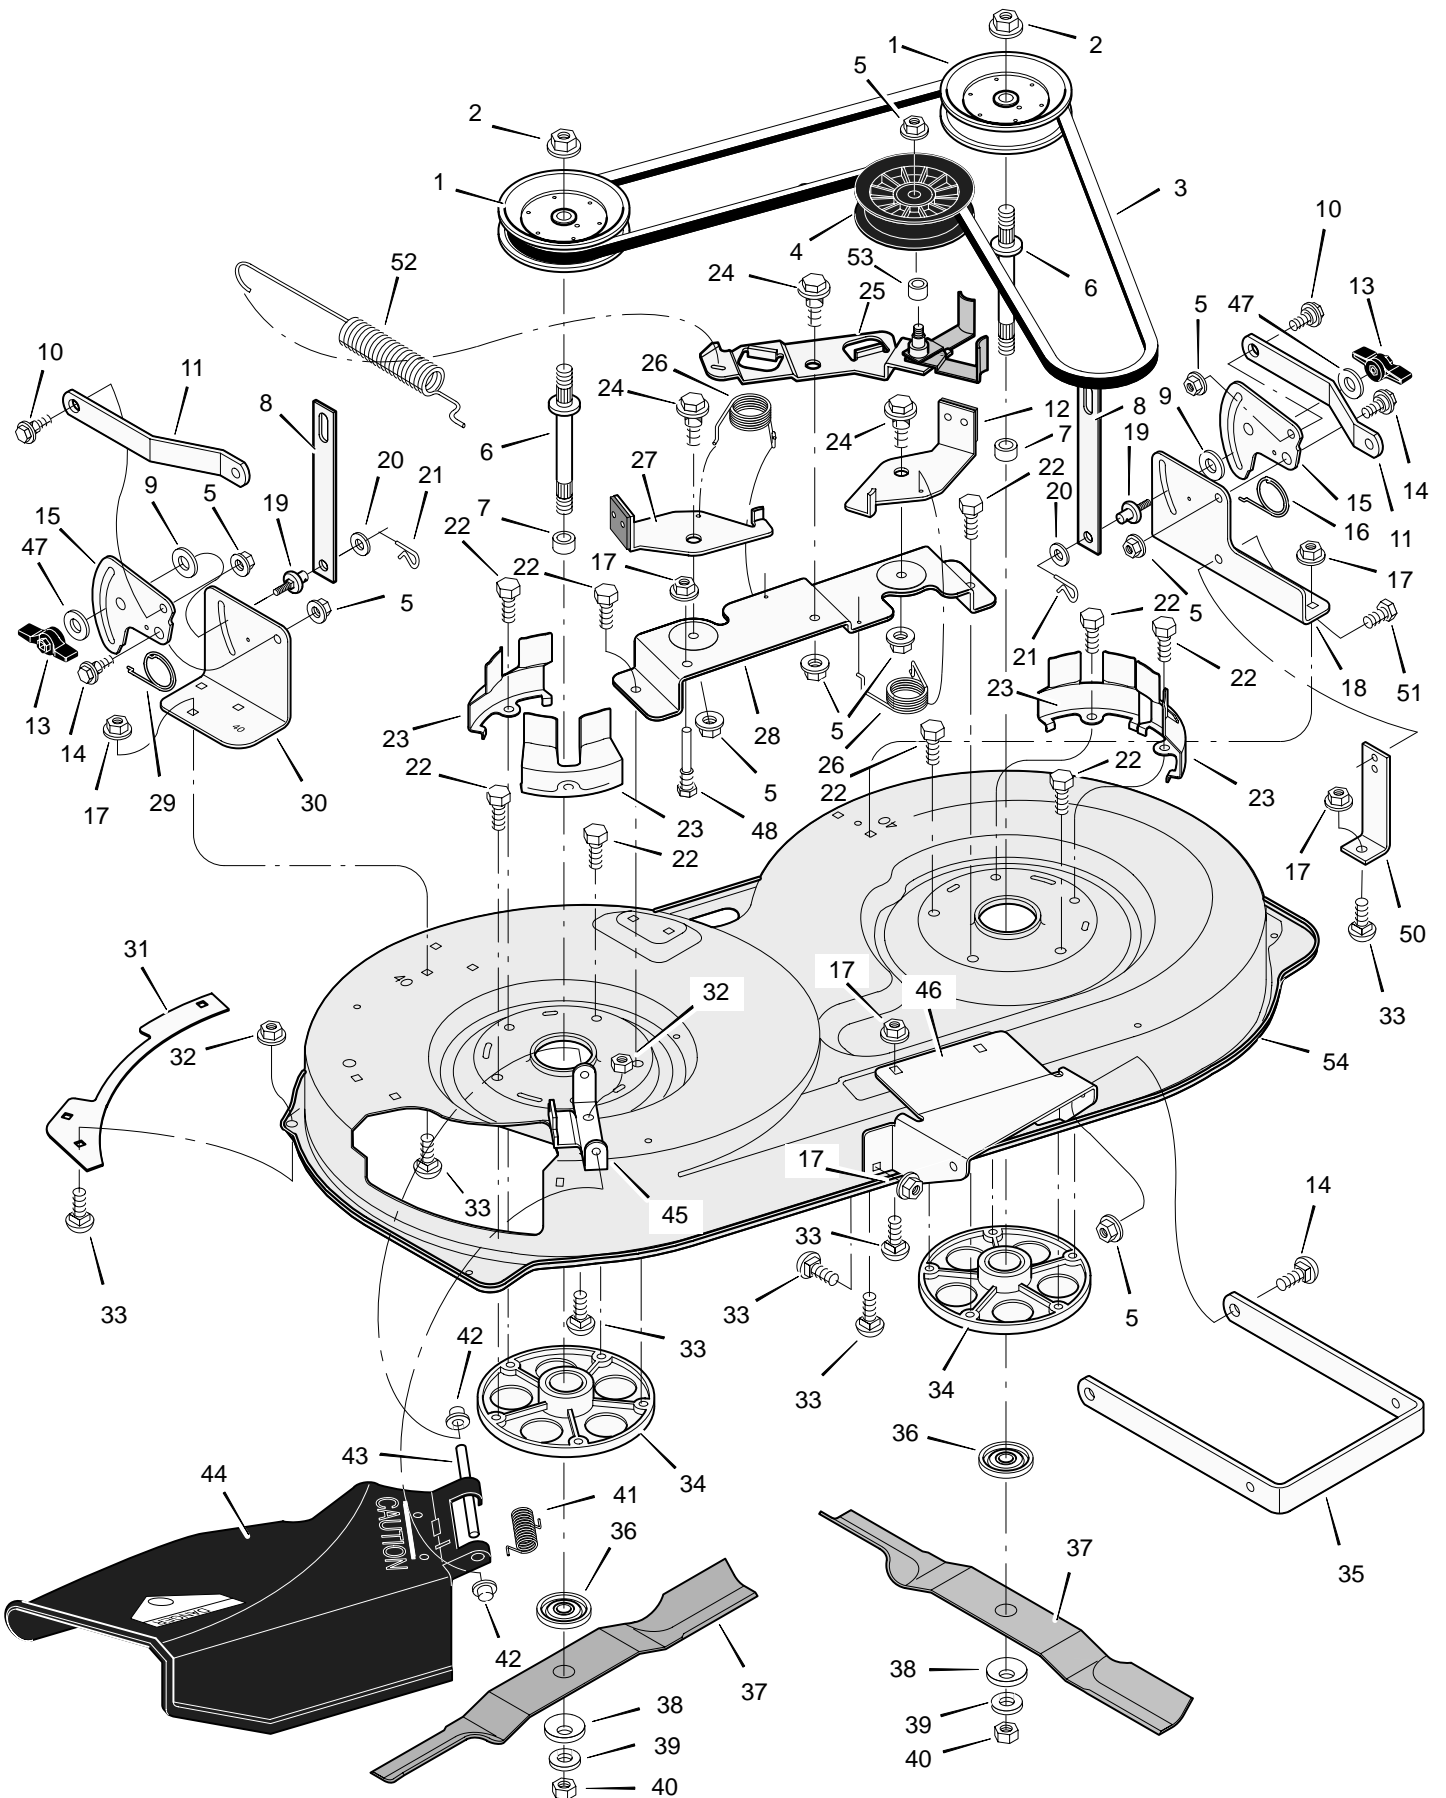

MODEL 38502x51E

REPAIR PARTS MOWER HOUSING

MODEL 38502x51E

REPAIR PARTS MOWER HOUSING

Key No.	Description	Part No.	Key No.	Description	Part No.
1	Pulley, Jackshaft	92852	28	Bracket Assembly, Brake	94059E700
2	Nut, Hex	15x121	29	Spring	166x42
3	Belt, Mower Drive	37x86	30	Bracket, Right Suspension	94052E700
4	Pulley, Idler	91801	31	Plate	91770E700
5	Nut, Flange	15x84	32	Nut, Flange	15x88
6	Jackshaft	94129	33	Bolt, Carriage	2x53
7	Spacer	94130	34	Mandrel	90905
8	Link, Lift	690212E700	35	Bracket, Suspension	94058E700
9	Pad, Friction	94137	36	Adapter, Blade	1001035
10	Bolt, Shoulder	9x52	37	Blade	94913E701
11	Bracket, Suspension	94055E700	38	Washer	17x166
12	Pad Assembly, Left Brake	94049E700	39	Washer	17x165
13	Knob	94068	40	Nut	15x100
14	Bolt, Shoulder	9x51	41	Spring	166x4
15	Plate, Suspension	94128E700	42	Cap, Push On	28x23
16	Spring	166x43	43	Rod, Pivot	94957 Z
17	Nut, Flange	15x79	44	Deflector Assembly	94707
18	Bracket, Suspension	94054E700	45	Bracket, Deflector	94956E700
19	Pin, Hanger	95194	46	Bracket, Front Hanger	94062E700
20	Washer	17x103	47	Washer	17x45 Z
21	Pin, Cotter	31x4	48	Guide, Belt	94781
22	Bolt	25x7	50	Bracket, Support	94681E700
23	Cover, Pulley	94051E700	51	Screw	26x249
24	Bolt, Shoulder	9x39	52	Spring, Extension	165x118
25	Arm, Idler	690408	53	Spacer	690369
26	Spring	166x41	54	Housing, Blade *	94061E700
27	Pad Assembly, Right Brake	94047E700	1-54	Complete Mower Housing Assembly	776000

* Includes Key No. 17, 18, 30, 31, 32, 33, 45, 46, 47 and 51.