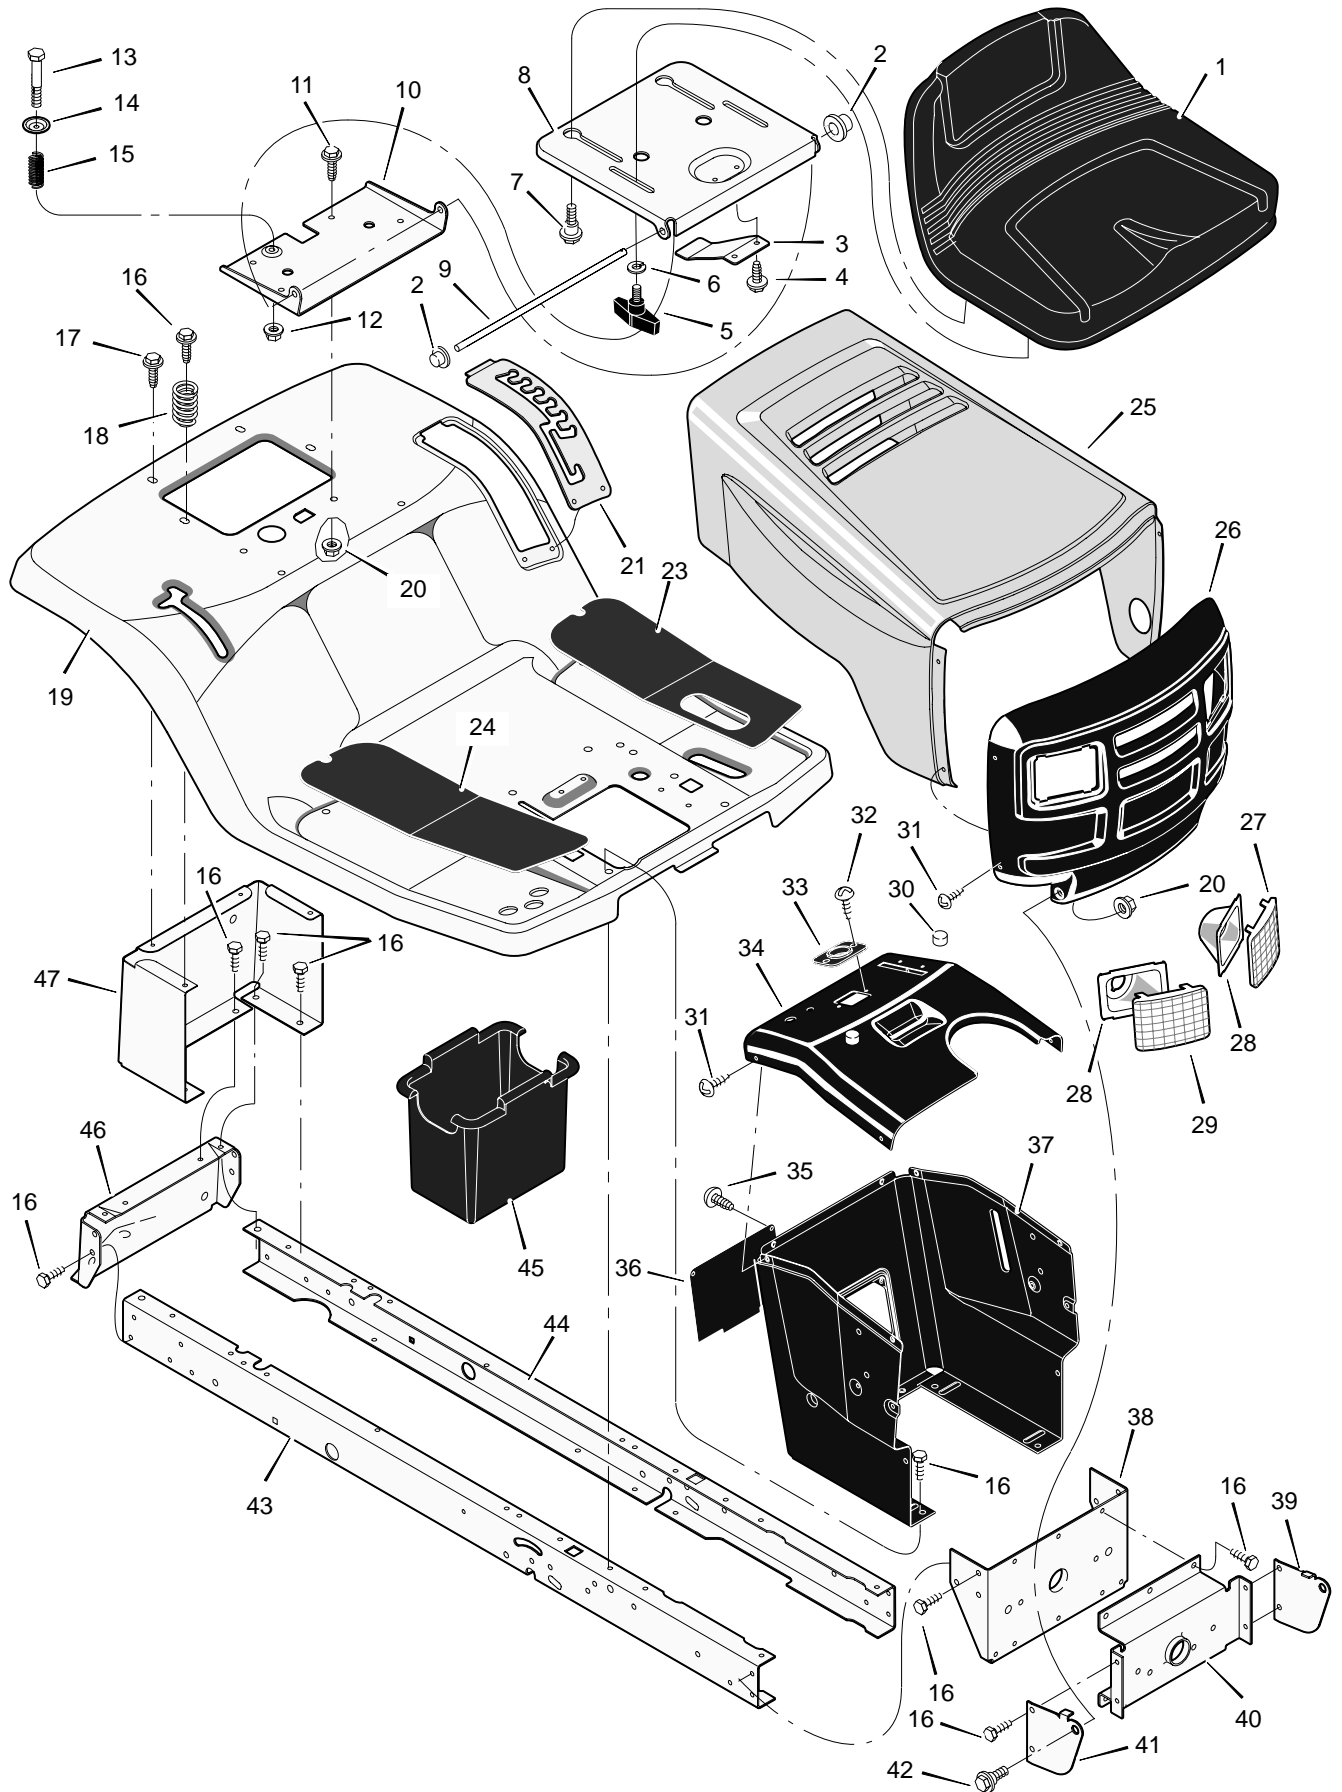

MODEL 38502x51E

REPAIR PARTS CHASSIS & HOOD

MODEL 38502x51E

REPAIR PARTS CHASSIS & HOOD

Key No.	Description	Part No.	Key No.	Description	Part No.
1	Seat	690566	25	Hood	690608E245
2	Cap, Push On	28x23	26	Grille	94079E700
3	Spring	94057	27	Lens, Left	94081
4	Screw	26x229	28	Bezel	94807 Z
5	Bolt, Wing	1001054	29	Lens, Right	94080
6	Washer	17x47Z	31	Screw	26x270
7	Bolt, Shoulder	9x56	32	Screw	26x239
8	Support, Seat	94154E700	33	Bearing, Steering	94075
9	Rod, Pivot	94156 Z	34	Dash	94074E700
10	Bracket, Pivot	94153E700	35	Screw	26x270
11	Bolt	1x45	36	Panel, Access	93007E700
12	Nut	15x89	37	Support, Dash	95318E700
13	Bolt, Shoulder	9x55	38	Bracket, Rear Hanger	94013E700
14	Washer	94155Z	39	Support, Left Grille	94083E700
15	Spring	164x31	40	Axle, Hanger	94007E700
16	Screw	26x249	41	Support, Right Grille	94082E700
17	Screw	26x263	42	Bolt, Shoulder	9x51
18	Spring	164x30	43	Frame, Right	1001124E700
19	Deck, Seat	95249E245	44	Frame, Left	1001123E700
20	Nut	15x88	45	Container, Battery	690424
21	Plate, Index	94829E700	46	Plate, Hitch	1001002E700
23	Mat, Left	94999	47	Panel, Rear	690434E700
24	Mat, Right	94998	—	Instruction Book & Parts List	F-010768L