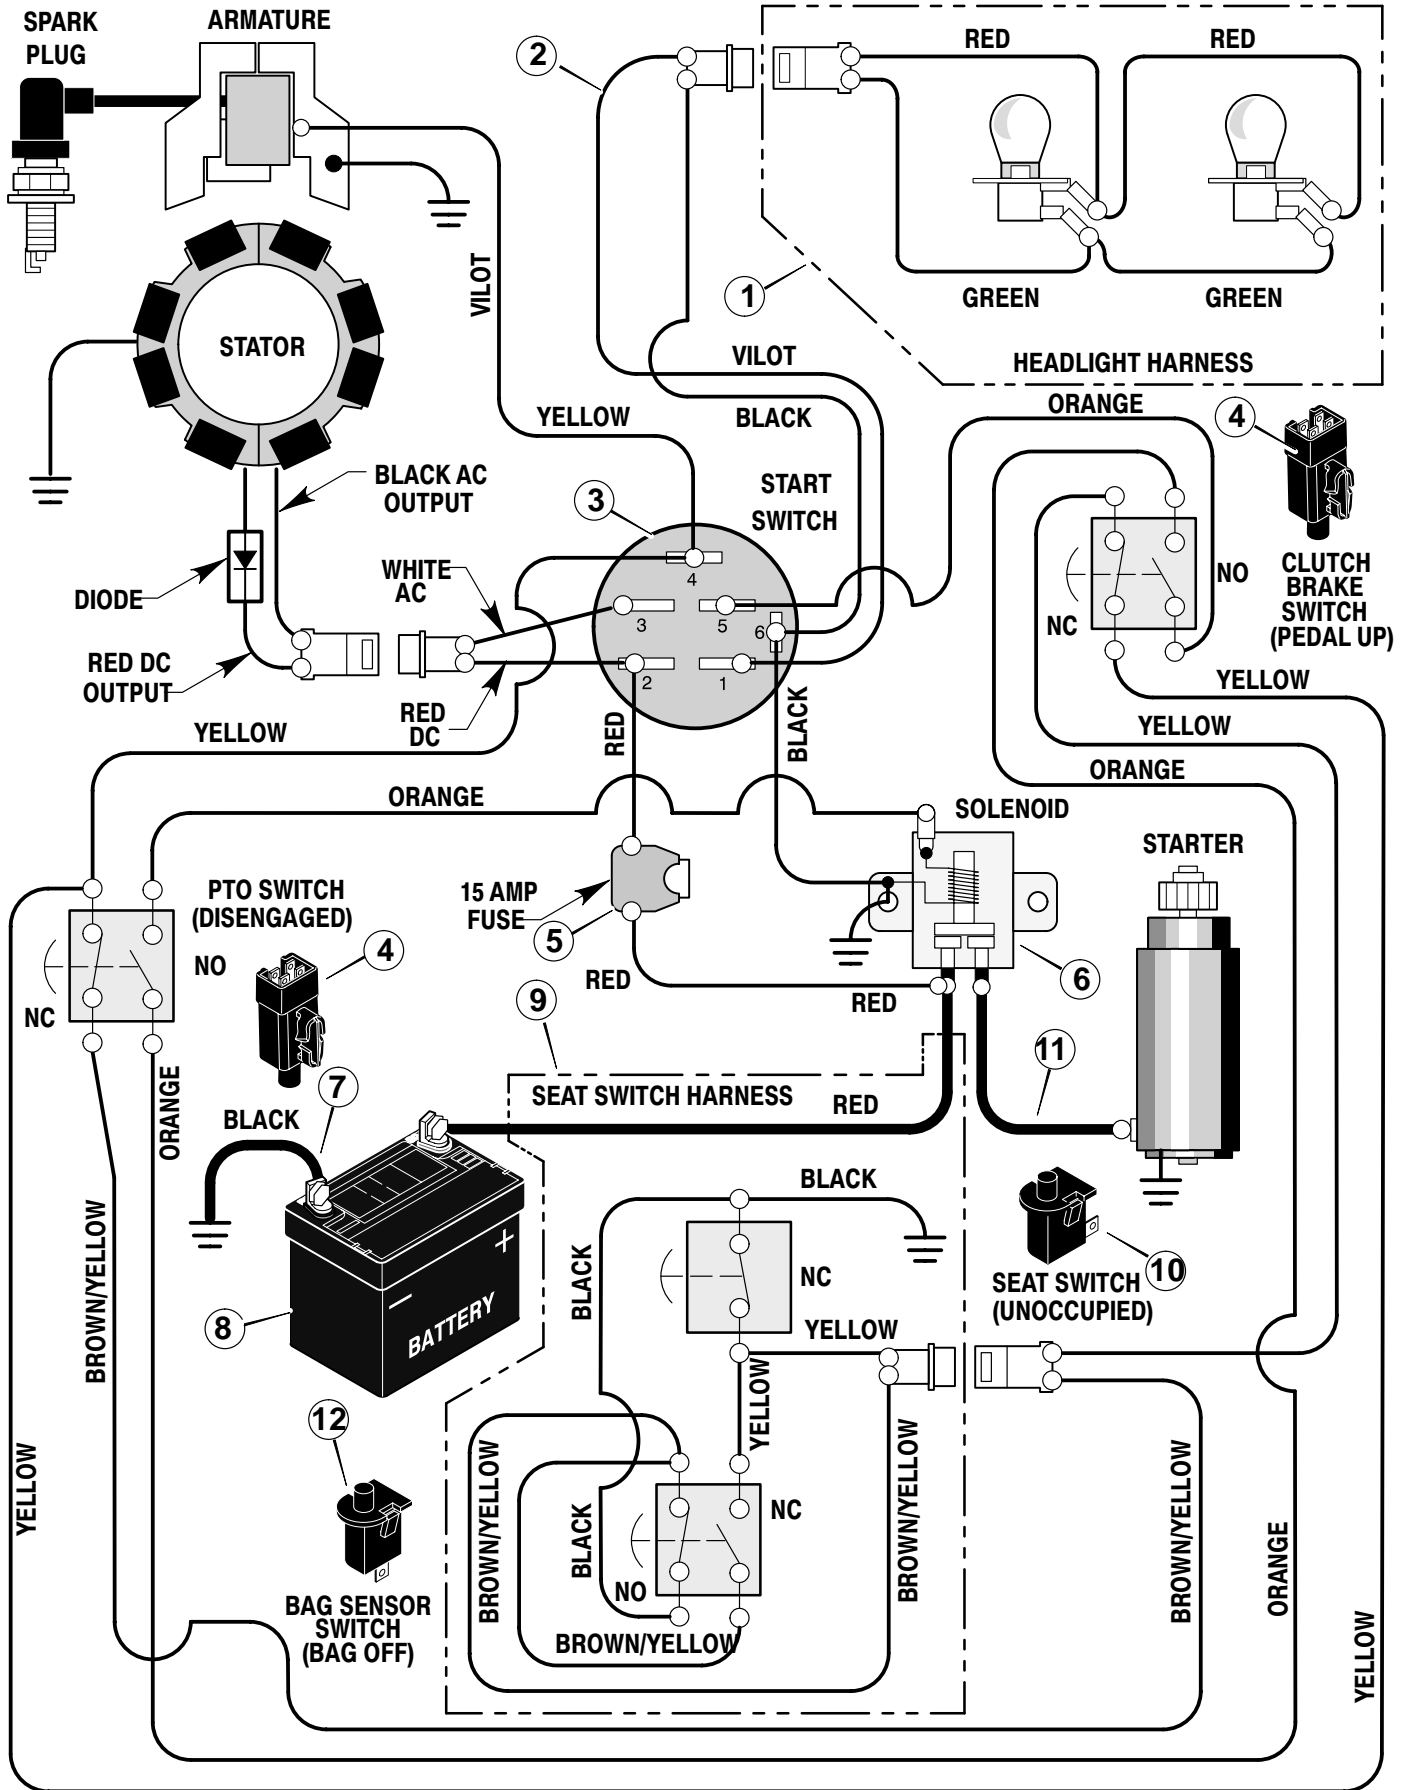

MODEL 31201x98C

REPAIR PARTS ENGINE MOUNT

MODEL 31201x98C

REPAIR PARTS ENGINE MOUNT

Key No.	Description	Part No.
1	Fuel Cap	92317
2	Fuel Tank	94073
3	Hose Clamp	95197
4	Fuel Line	23717
5	Hose Clamp	95197
6	Screw	26x201
7	Plate, Engine	94006E700
8	Throttle Control	91989
9	Engine	—
10	Bolt, Engine Mount	25x7
11	Stack Pulley Assembly	690439 Z
12	Lockwasher	19x35
13	Bolt, Hex	1x140
14	Washer	17x170
15	Screw	26x249
16	Gasket	91309
17	Muffler	91271
18	Deflector, Muffler	94099Z
19	Screw	26x208
20	Bolt, Hex	1x134
21	Guide, Belt	93349
22	Nut, Flange	15x79 Z
23	Guide, Belt	94066
24	Shield, Heat	91277
26	Screw	26x253
25	Spacer	93077

MODEL 31201x98C

REPAIR PARTS ELECTRICAL SYSTEM

MODEL 31201x98C

REPAIR PARTS ELECTRICAL SYSTEM

Key No.	Description	Part No.
1	Harness, Light Wire	250x92
	Socket, Light	92372
	Bulb, Light	90084
2	Harness, Chassis Wire	250x93
3	Switch, Ignition	92377
	Key, Ignition	20729
	Nut, Hex	91489
	Cap, Ignition	91488
4	Switch, Limit	94136
5	Fuse	54212
	Holder, Fuse	407078
6	Solenoid	94613
	Screw, Mounting	26x229
	Locknut	15x116
7	Cable, Battery Ground	24x32
	Screw, Ground Cable	26x213
8	Battery	21075
	Bolt, Carriage	2x82
	Wingnut	14x79
9	Harness, Seat Switch Wire	250x94
10	Switch, Seat Sensor	94159
11	Cable	24x31
12	Switch, Bag Sensor	690106