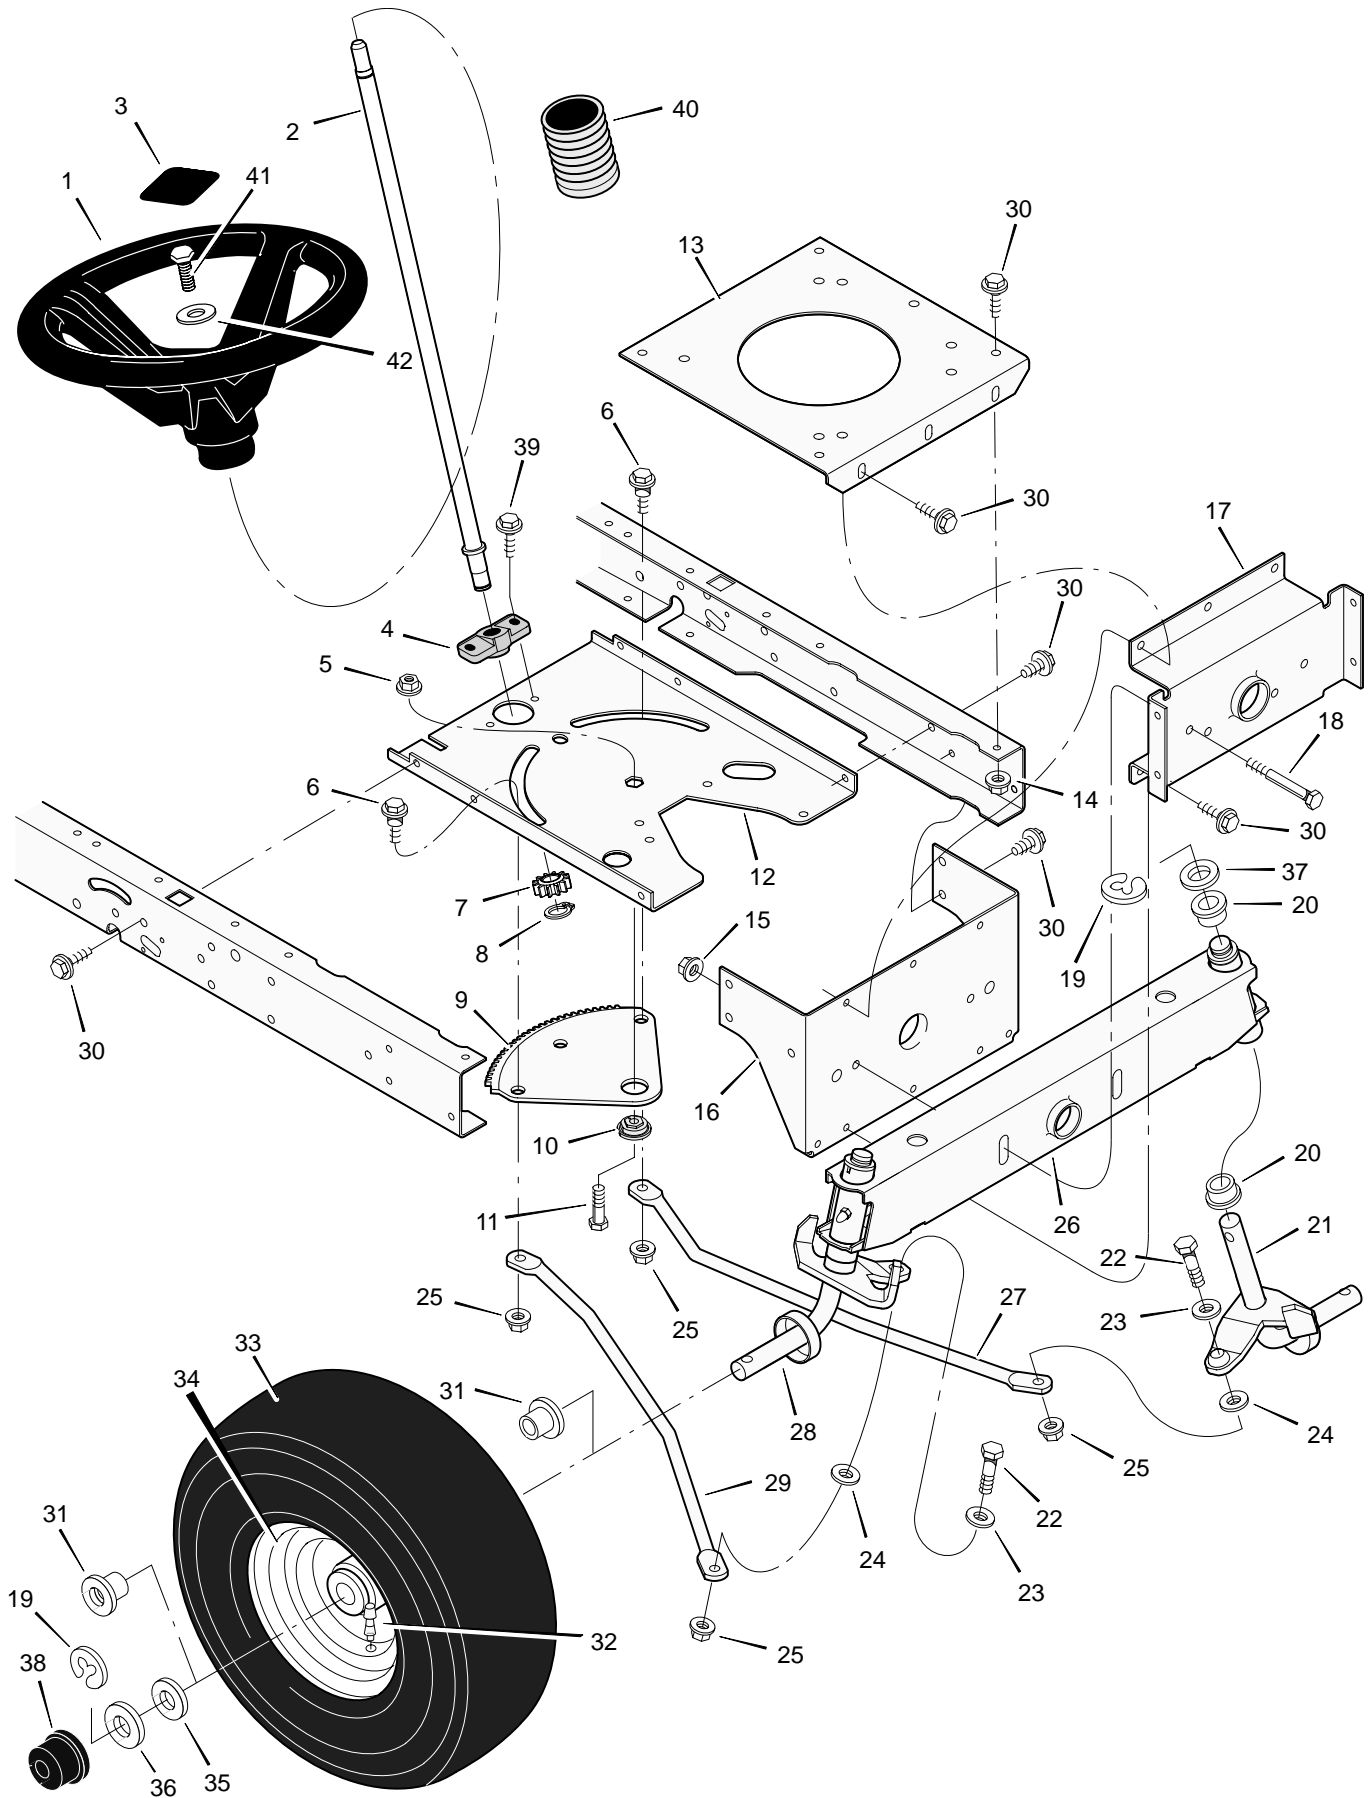

MODEL 31201x98C

REPAIR PARTS STEERING

MODEL 31201x98C

REPAIR PARTS STEERING

Key No.	Description	Part No.	Key No.	Description	Part No.
1	Wheel, Steering	95336	23	Washer	17x104
2	Post, Steering	690625	24	Washer	17x53 Z
3	Insert, Steering Wheel	95338	25	Nut, Flange	15x84
4	Bearing	94124	26	Axle Assembly	690210E700
5	Nut, Flange	15x111	27	Drag Link, Left	95329E700
6	Bolt, Shoulder	9x57	28	Spindle Assembly, Right	95182E700
7	Gear, Pinion	690183E700	29	Drag Link, Right	95328E700
8	Ring, Snap	11x25	30	Screw	26x249
9	Gear, Sector	94121E700	31	Bearing, Wheel	91334
10	Bearing	94123	32	Stem, Valve	24373
11	Bolt	1x84	33	Tire *	90594
12	Plate, Steering	1001121E700	—	Tube	407046
13	Plate, Engine	94006E700	34	Wheel and Tire Assembly	690377-601
14	Nut, Flange	15x88	35	Washer	17x195
15	Nut, Flange	15x118	36	Washer	17x113
16	Bracket, Hanger	94013E700	37	Washer	17x83
17	Axle, Hanger	94007E700	38	Hub Cap	94618
18	Bolt	1x146	39	Screw	26x267
19	E-ring	11x3	40	Bellows	92059
20	Bearing	690150	41	Bolt	25x3
21	Spindle Assembly, Left	95183E700	42	Washer	17x146
22	Bolt	1x111			

* When you order a tire, make sure to give the brand name of the tire so that the tread pattern on the tire will match.