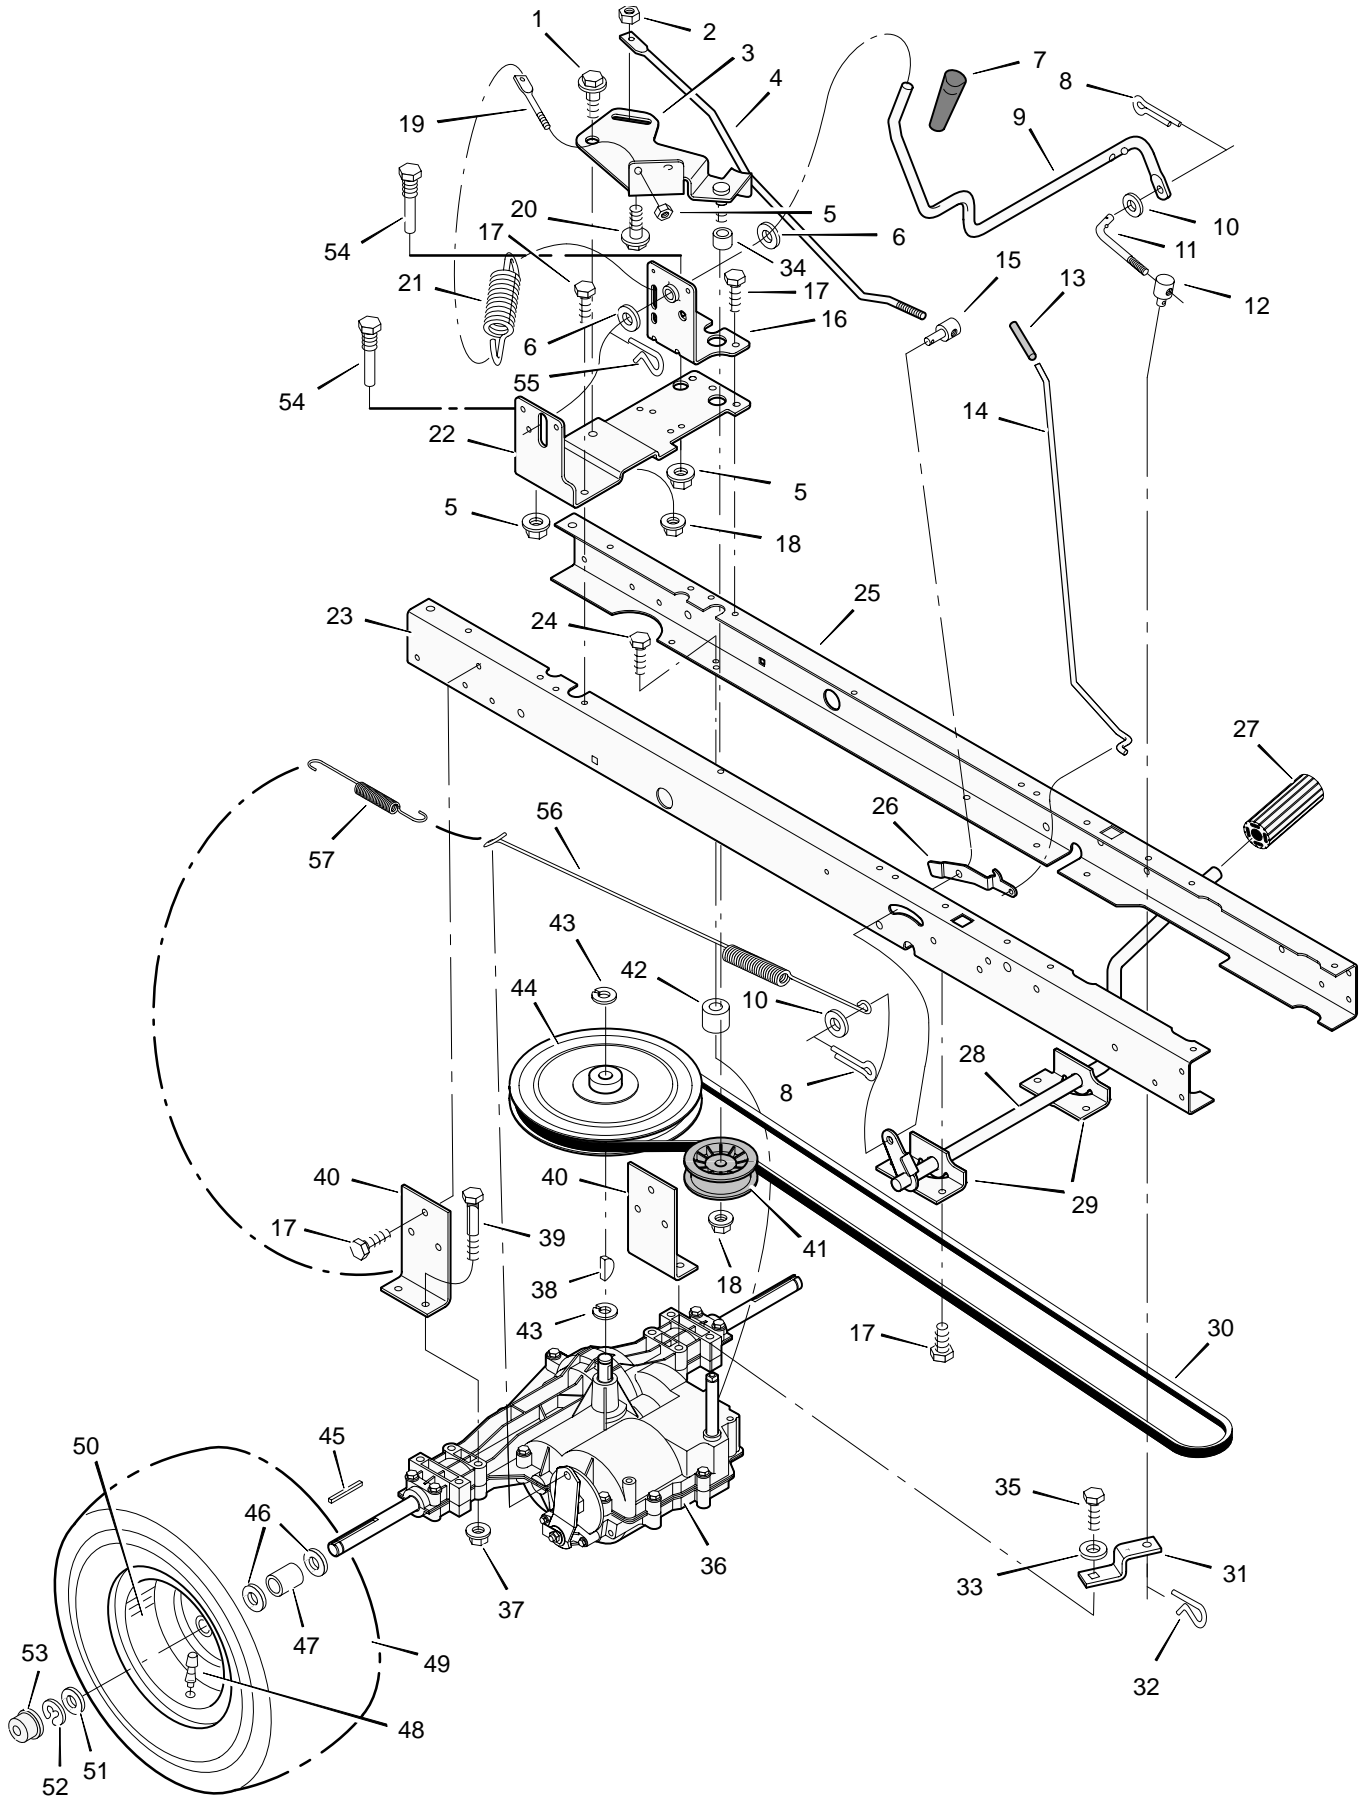

MODEL 31201x98C

REPAIR PARTS MOTION DRIVE

MODEL 31201x98C

REPAIR PARTS MOTION DRIVE

Key No.	Description	Part No.	Key No.	Description	Part No.
1	Bolt, Shoulder	9x39	30	Belt, Motion Drive	37x87
2	Nut, Hex	15x89	31	Yoke, Shift	94031Z
3	Arm, Idler	690273	32	Pin, Hair	31x6
4	Rod, Clutch	94041 Z	33	Washer	17x148
5	Nut	15x79	34	Spacer	690369
6	Washer	17x102	35	Bolt	6x105
7	Grip	92697	36	Transaxle	—
8	Pin, Cotter	30x20	37	Nut	15x88
9	Lever, Shift	94043 Z	38	Key, Woodruff	20697
10	Washer	17x47	39	Bolt	1x155
11	Link, Shift	94044 Z	40	Bracket, Transaxle	94008E700
12	Nut, Adjuster	21920	41	Pulley	690409
13	Grip	91079	42	Spacer	94132
14	Rod, Parking Brake	94152 Z	43	E-Ring	11x7
15	Nut, Adjuster	94815	44	Pulley, Drive	95094
16	Bracket, Shift	94034E700	45	Key, Square	21553
17	Screw	26x249	46	Washer	17x160
18	Nut	15x84	47	Spacer, Transaxle	690554 Z
19	Mount, Stud Spring	94042 Z	48	Stem, Valve	24373
20	Bolt, Shoulder	9x54	49	Tire *	776114
21	Spring, Extension	165x116	—	Tube	407049
22	Bracket, Shifter	690166E700	50	Wheel & Tire Assembly	690376-601
23	Frame, Right	1001124E700	51	Washer	17x195
24	Screw	25x12	52	E-Ring	11x3
25	Frame, Left	1001123E700	53	Hub Cap	94618
26	Latch, Parking Brake	94045 Z	54	Guide, Belt	93349
27	Pedal	21544	55	Pin, Hair	31x4
28	Lever, Brake/Clutch	94038E700	56	Spring, Extension	165x141
29	Bracket, Pedal	1001117E700	57	Spring, Extension	165x92