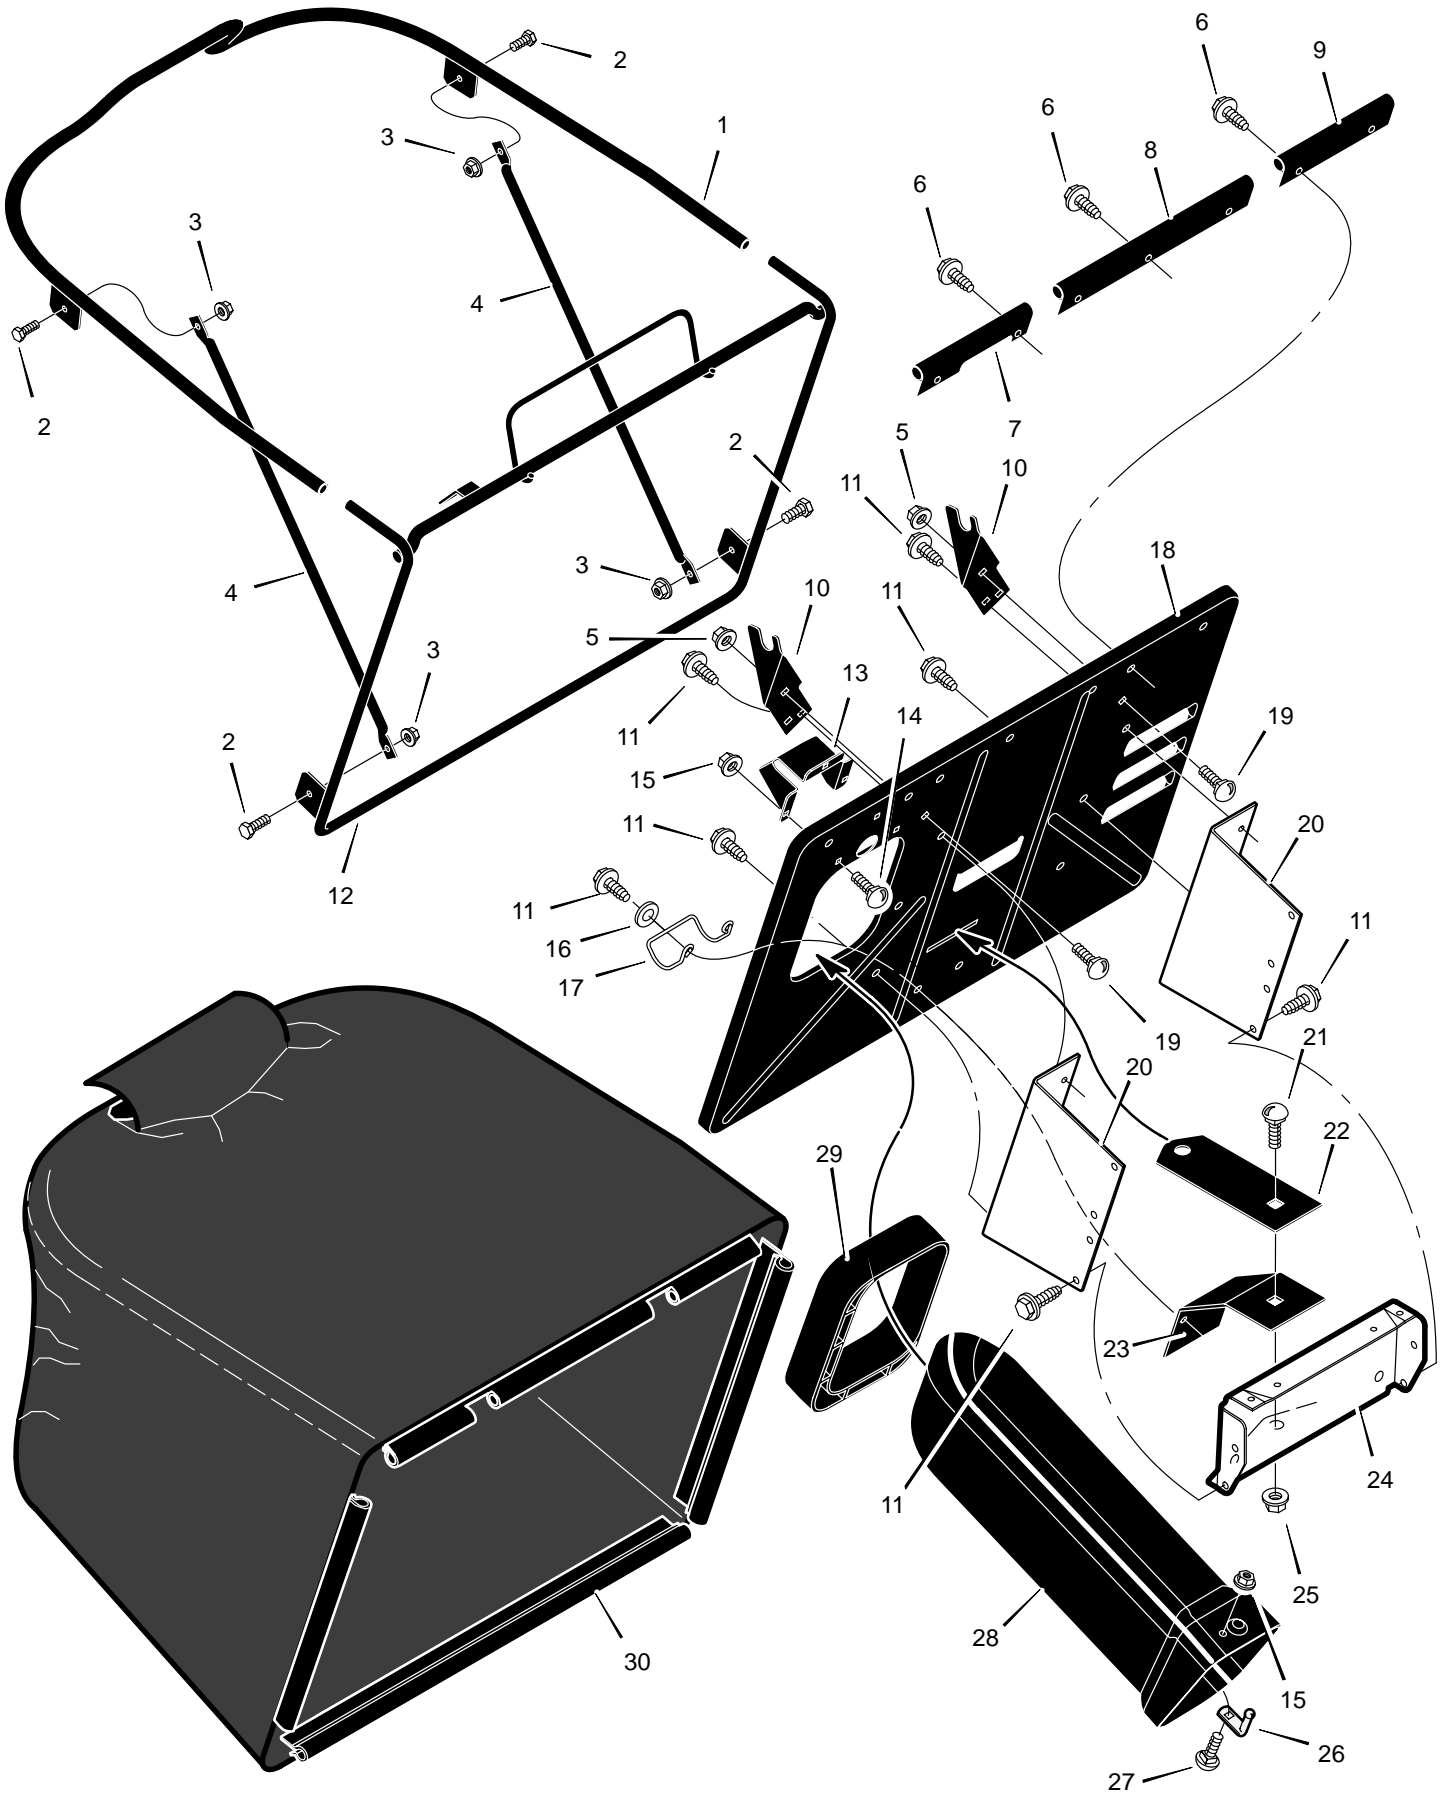

MODEL 31201x98C

REPAIR PARTS GRASS BAGGER

MODEL 31201x98C

REPAIR PARTS GRASS BAGGER

Key No.	Description	Part No.	Key No.	Description	Part No.
1	Tube, Top	690404	16	Washer	17x185
2	Bolt	1x94	17	Latch, Spring	690402
3	Nut	15x116	18	Pan, Rear	690362E700
4	Strut, Bag	690433	19	Bolt, Carriage	2x53
5	Nut, Flange	15x79	20	Bracket, Bagger Mounting	690355E700
6	Fastener, Panel	193x1	21	Screw	1x127
7	Seal, Bag (Right End)	690491	22	Plate, Hitch	1001000E700
8	Seal, Bag (Center)	690492	23	Bracket, Lower Mounting	1001001E700
9	Seal, Bag (Left End)	690493	24	Plate, Hitch	1001002E700
10	Hinge	690356E700	25	Nut	15x41
11	Screw	26x249	26	Pin, Latch	54563
12	Assembly, Bag Frame	690403	27	Bolt, Carriage	2x39
13	Bracket, Switch	690400E700	28	Tube, Connecting	690368
14	Bolt, Carriage	2x82	29	Grommet, Extension Tube	690429
15	Nut, Flange	15x89	30	Bag, Grass	690438