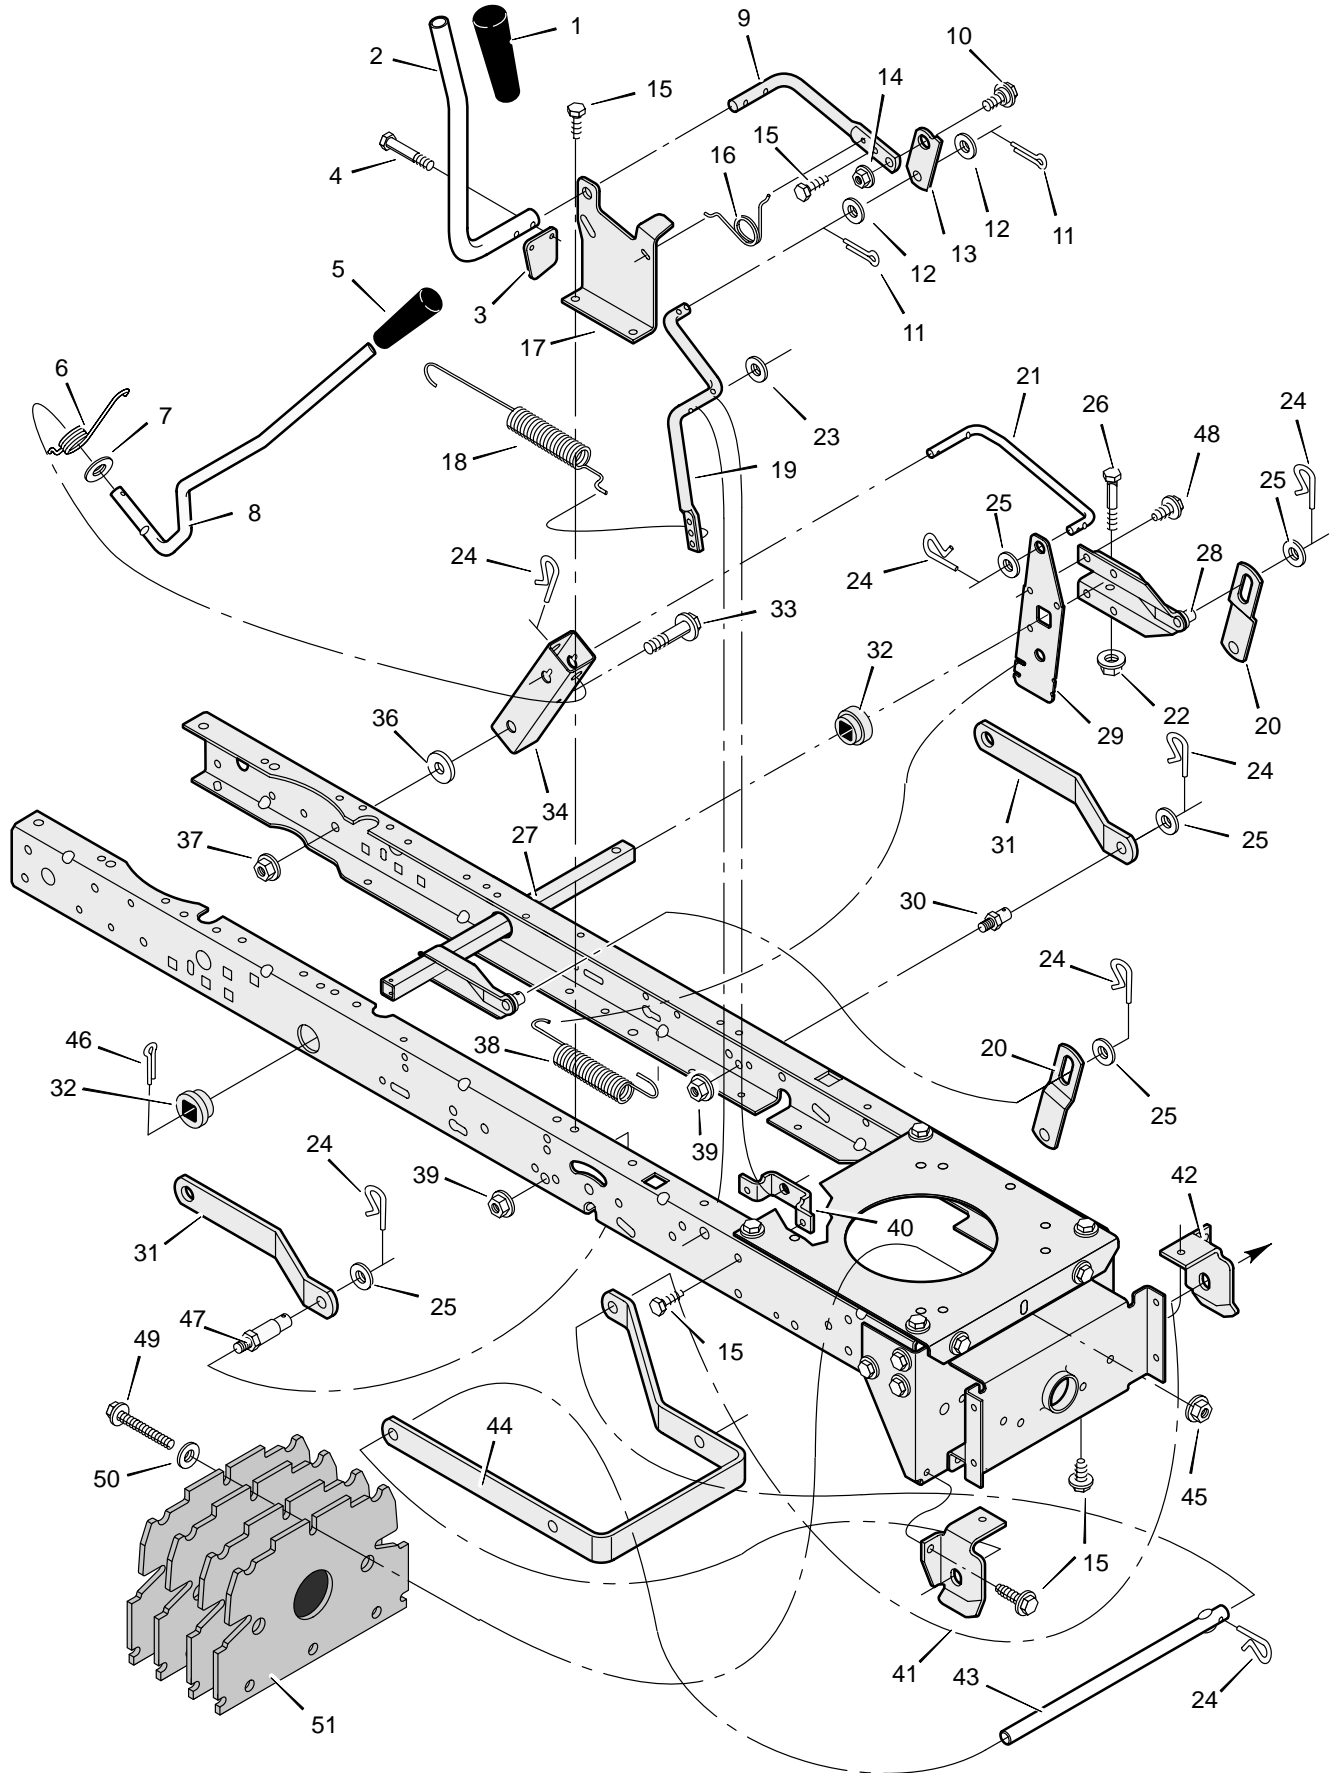

MODEL 31201x98C

REPAIR PARTS MOWER HOUSING SUSPENSION

MODEL 31201x98C

REPAIR PARTS MOWER HOUSING SUSPENSION

Key No.	Description	Part No.	Key No.	Description	Part No.
1	Grip	92698	26	Bolt, Hex	1x74
2	Handle, PTO	94157 Z	27	Arm Assembly, Right Lift	690386E700
3	Pad, Switch	94022 Z	28	Arm, Right Lift	94180E700
4	Bolt	25x3	29	Plate, Lift Arm	94030E700
5	Grip	92697	30	Pin	94067
6	Spring	166x40	31	Bracket, Rear Suspension	94055E700
7	Washer	17x103	32	Bushing, Lift Tube	94065
8	Handle, Lift	690533	33	Bolt, Shoulder	9x53
9	Lever, PTO	94017 Z	34	Bracket, Pivot	94015E700
10	Bolt, Shoulder	9x39	36	Washer	17x191
11	Pin, Cotter	30x20	37	Nut, Flange	15x84
12	Washer	17x102	38	Spring	165x117
13	Link, PTO	94004 Z	39	Nut, Flange	15x68
14	Nut, Flange	15x84	40	Bracket, PTO	94005E700
15	Screw	26x249	41	Hanger, Right Deck	94026E700
16	Spring	166x39	42	Hanger, Left Deck	94027E700
17	Bracket, PTO	94018E700	43	Rod, Hanger	94158Z
18	Spring	165x116	44	Hanger, Front	690381E700
19	Crank, PTO	690394E700	45	Nut, Flange	15x89
20	Link, Lift	94053E700	46	Pin, Cotter	30x49
21	Link, Lift Handle	94028E700	47	Pin, Threaded Shoulder	690382
22	Nut, Flange	15x118	48	Screw	26x49
23	Washer	17x57	49	Bolt, Hex	1x106
24	Pin, Hair	31x4	50	Washer	17x38
25	Washer	17x91	51	Plate, Weight	690370E700