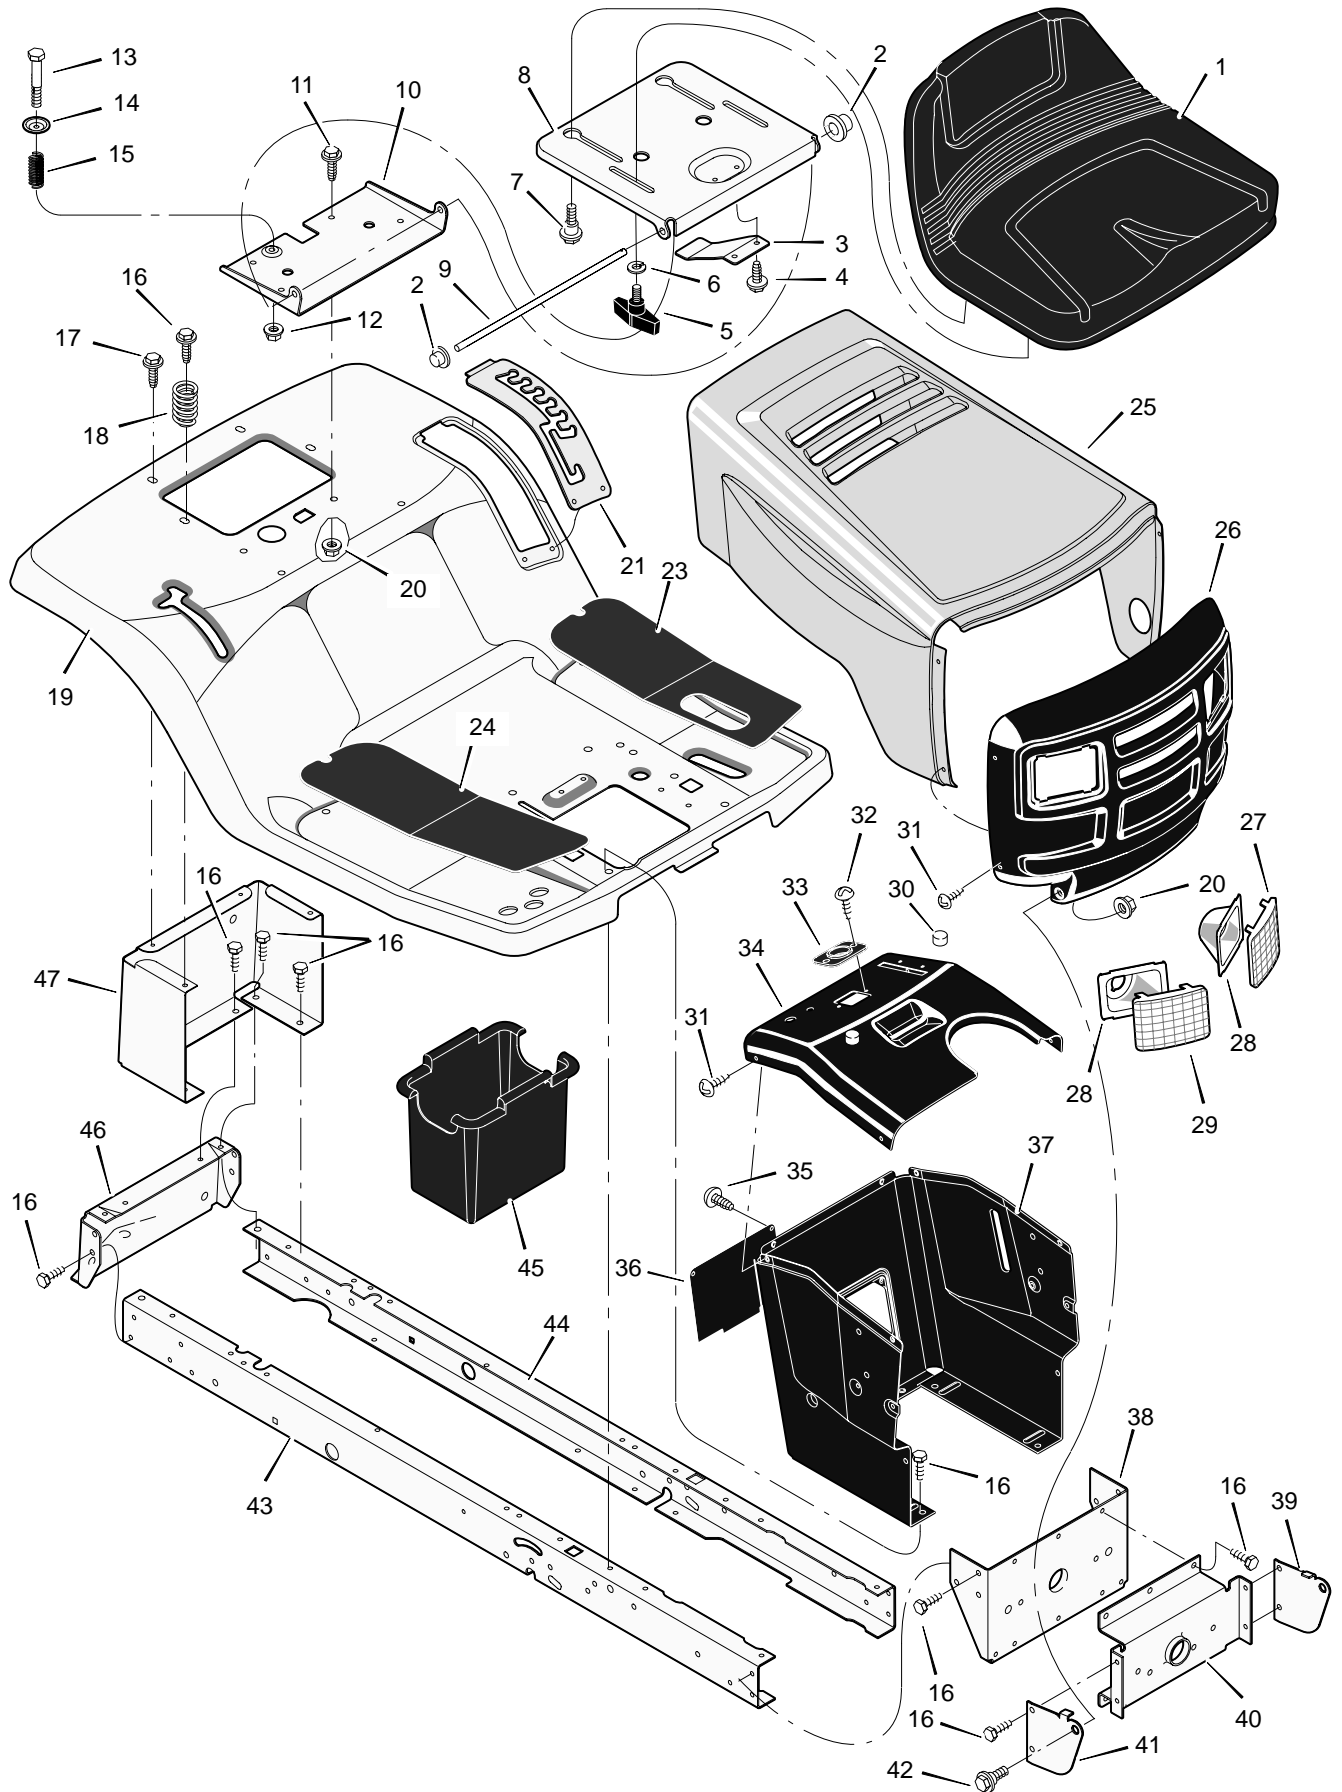

MODEL 31201x98C

REPAIR PARTS CHASSIS & HOOD

MODEL 31201x98C

REPAIR PARTS CHASSIS & HOOD

Key No.	Description	Part No.	Key No.	Description	Part No.
1	Seat	690566	25	Hood	690608E245
2	Cap, Push On	28x23	26	Grille	94079E700
3	Spring	94057	27	Lens, Left	94081
4	Screw	26x229	28	Bezel	94807 Z
5	Bolt, Wing	1001054	29	Lens, Right	94080
6	Washer	17x47	31	Screw	26x270
7	Bolt, Shoulder	9x56	32	Screw	26x239
8	Support, Seat	94154E700	33	Bearing, Steering	94075
9	Rod, Pivot	94156 Z	34	Dash	94074E700
10	Bracket, Pivot	94153E700	35	Screw	26x250
11	Bolt	1x45	36	Panel, Access	93007E700
12	Nut	15x89	37	Support, Dash	95318E700
13	Bolt, Shoulder	9x55	38	Bracket, Rear Hanger	94013E700
14	Washer	94155Z	39	Support, Left Grille	94083E700
15	Spring	164x31	40	Axle, Hanger	94007E700
16	Screw	26x249	41	Support, Right Grille	94082E700
17	Screw	26x263	42	Bolt, Shoulder	9x51
18	Spring	164x30	43	Frame, Right	1001124E700
19	Deck, Seat	95249E245	44	Frame, Left	1001123E700
20	Nut	15x88	45	Container, Battery	690424
21	Plate, Index	94151E700	46	Plate, Hitch	1001002E700
23	Mat, Left	94999	47	Panel, Rear	690434E700
24	Mat, Right	94998	—	Instruction Book & Parts List	F-010742L