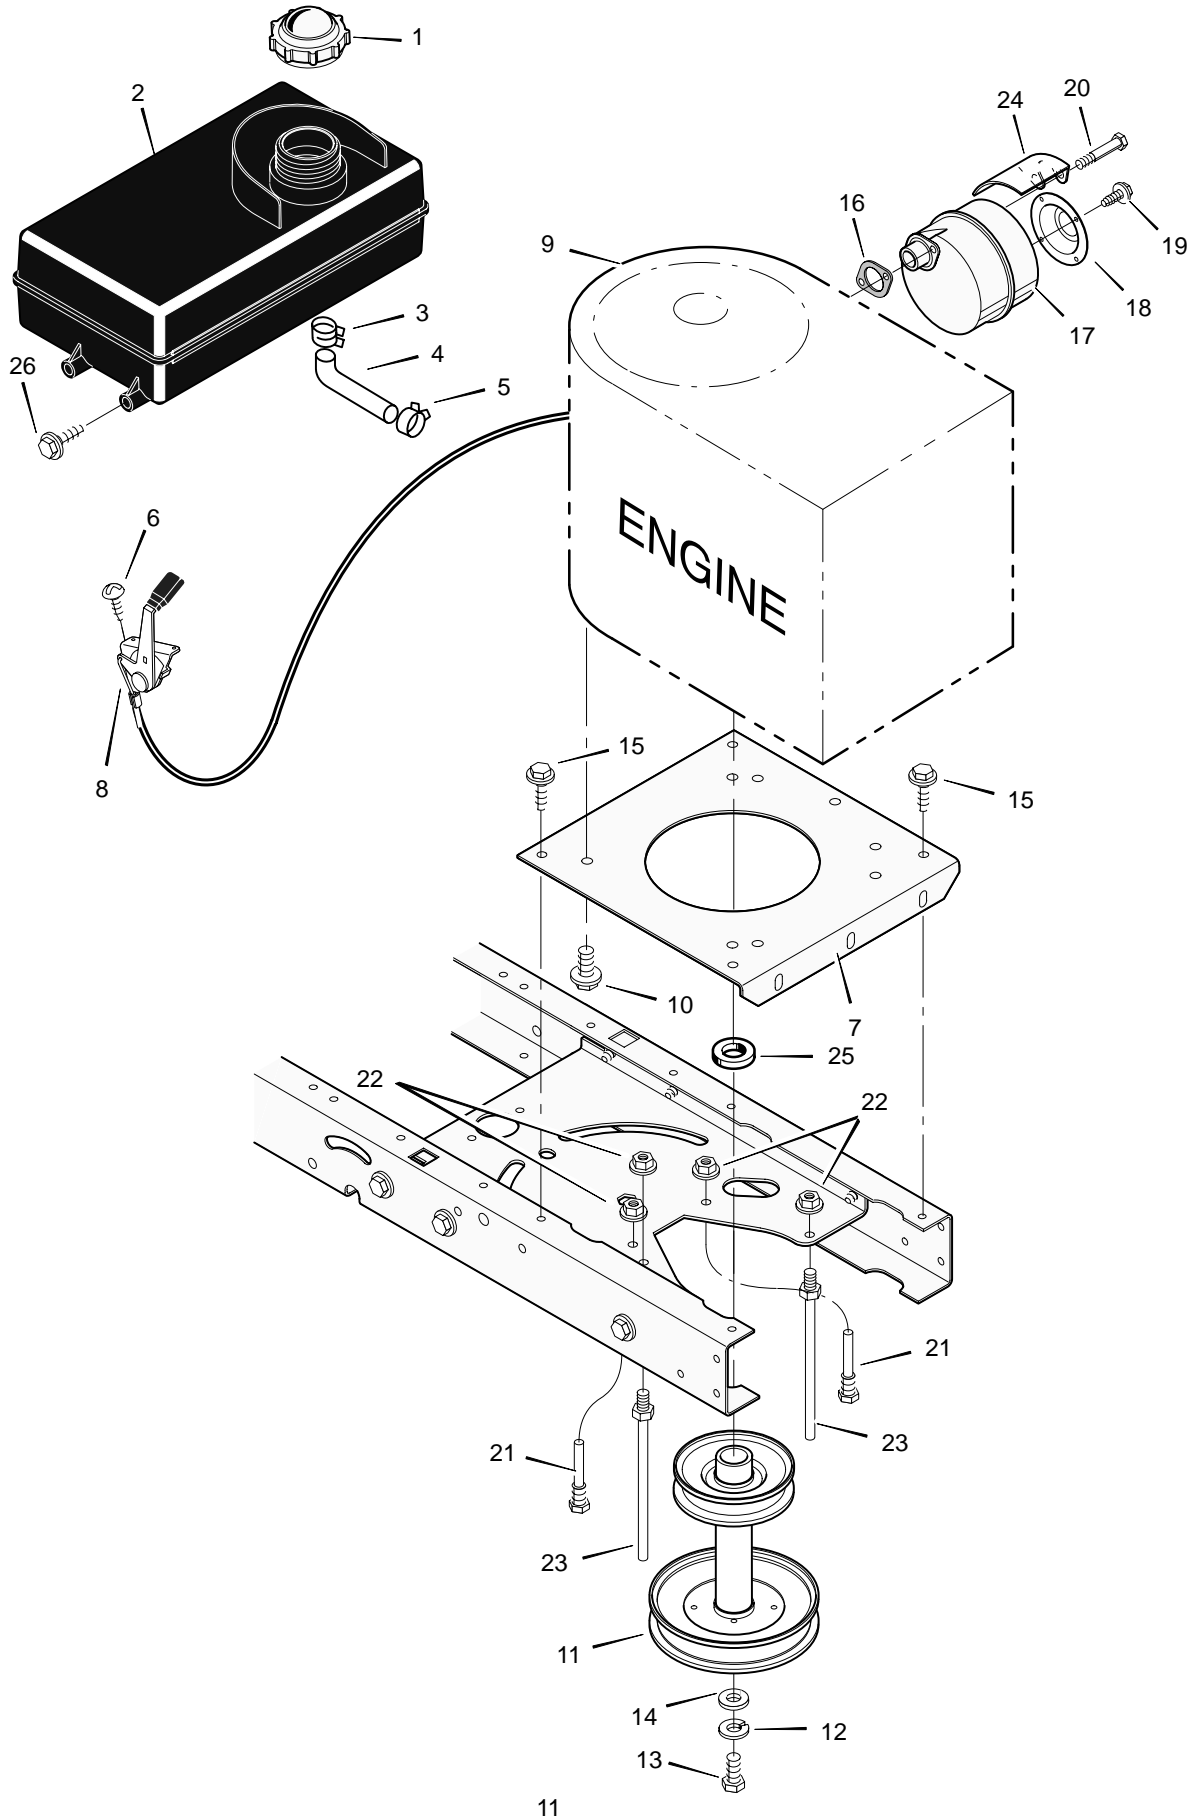

MODEL 31201x98C

REPAIR PARTS ENGINE MOUNT

MODEL 31201x98C

REPAIR PARTS ENGINE MOUNT

Key No.	Description	Part No.
1	Fuel Cap	92317
2	Fuel Tank	94073
3	Hose Clamp	95197
4	Fuel Line	23717
5	Hose Clamp	95197
6	Screw	26x201
7	Plate, Engine	94006E700
8	Throttle Control	91989
9	Engine	—
10	Bolt, Engine Mount	25x7
11	Stack Pulley Assembly	690439 Z
12	Lockwasher	19x35
13	Bolt, Hex	1x140
14	Washer	17x170
15	Screw	26x249
16	Gasket	91309
17	Muffler	91271
18	Deflector, Muffler	94099Z
19	Screw	26x208
20	Bolt, Hex	1x134
21	Guide, Belt	93349
22	Nut, Flange	15x79 Z
23	Guide, Belt	94066
24	Shield, Heat	91277
26	Screw	26x253
25	Spacer	93077