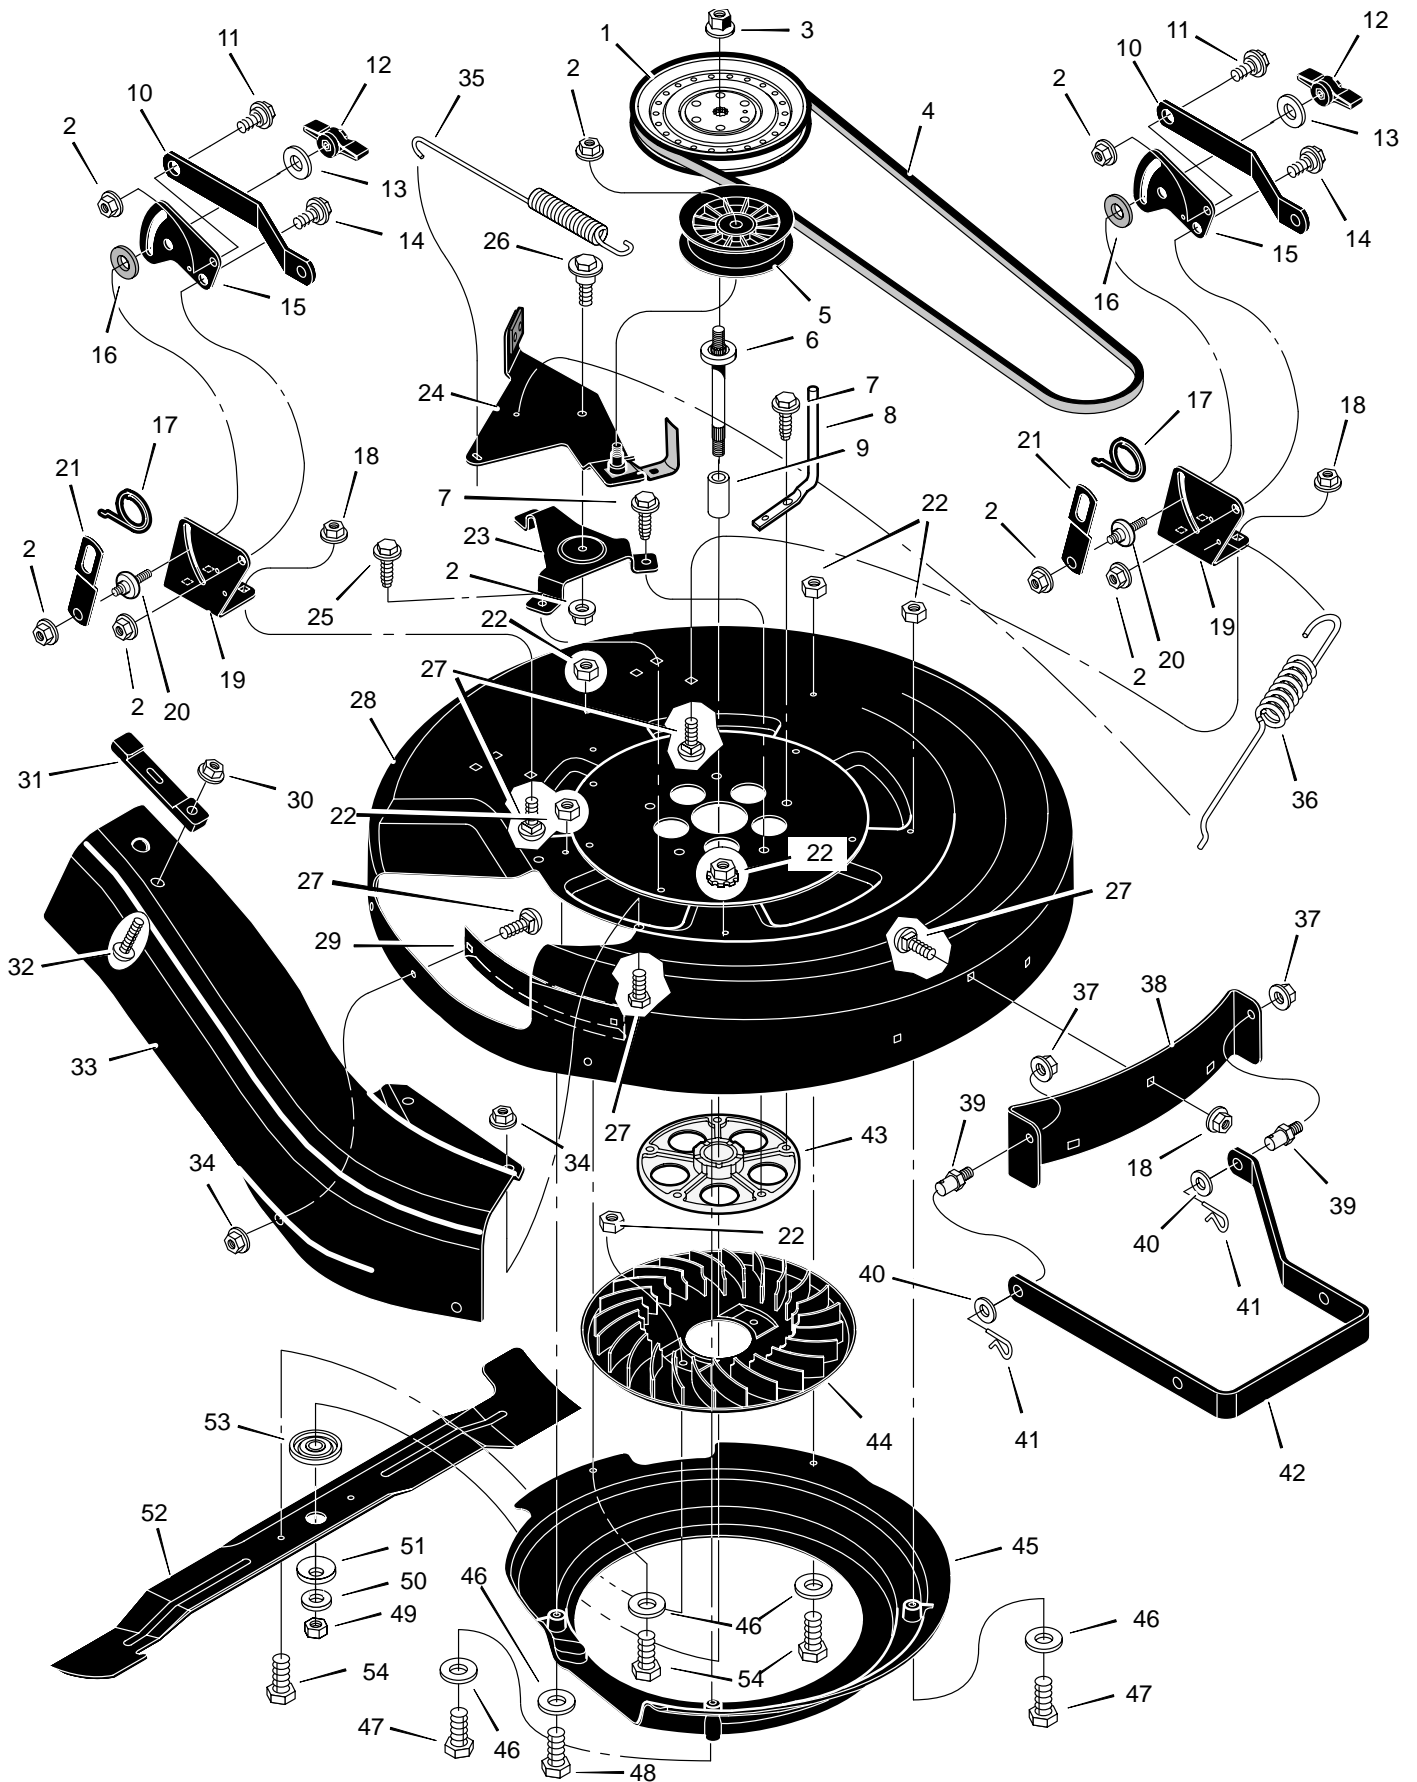

MODEL 31201x98C

REPAIR PARTS MOWER HOUSING

MODEL 31201x98C

REPAIR PARTS MOWER HOUSING

Key No.	Description	Part No.	Key No.	Description	Part No.
1	Pulley	690432	29	Baffle	690399E700
2	Nut, Flange	15x84	30	Nut, Flange	15x89
3	Nut	15x121	31	Strap, Rubber	54695
4	Belt, Blade	37x74	32	Screw	1x139
5	Pulley, Idler	690387	33	Extension, Chute	690367
6	Mandrel	94129	34	Nut	15x79
7	Screw	25x7	35	Spring, PTO	165x118
8	Guide, Belt	92424	36	Spring, Extension	165x140
9	Spacer	94130	37	Nut, Flange	15x84
10	Bracket, Rear Suspension	94055E700	38	Bracket, Front Deck	690380E700
11	Bolt, Shoulder	9x52	39	Pin, Threaded Shoulder	94067
12	Knob	94068	40	Washer	17x91
13	Washer	17x45	41	Pin, Hair	31x4
14	Bolt, Shoulder	9x51	42	Hanger, Front	690381E700
15	Plate, Suspension	690379E700	43	Housing, Jackshaft	94305
16	Pad, Friction	94137	44	Fan, Assist	690359
17	Spring	166x43	45	Housing, Fan	690360
18	Nut, Flange	15x79	46	Washer	17x37
19	Bracket, Rear Deck	690378E700	47	Bolt	1x94
20	Pin, Hanger	95194	48	Bolt	1x90
21	Link, Lift	94053	49	Nut	15x100
22	Nut	15x116	50	Washer	17x165
23	Bracket, Idler Arm	690427E700	51	Washer, Belleville	17x166
24	Assembly, Idler Arm & Pad	690647	52	Blade	690398E701
25	Screw	26x249	53	Adapter, Blade	1001035
26	Bolt, Shoulder	9x39	54	Bolt	1x121
27	Bolt, Carriage	2x64	1-54	Blade Housing, Complete	776110
28	Housing, Blade	690530E700