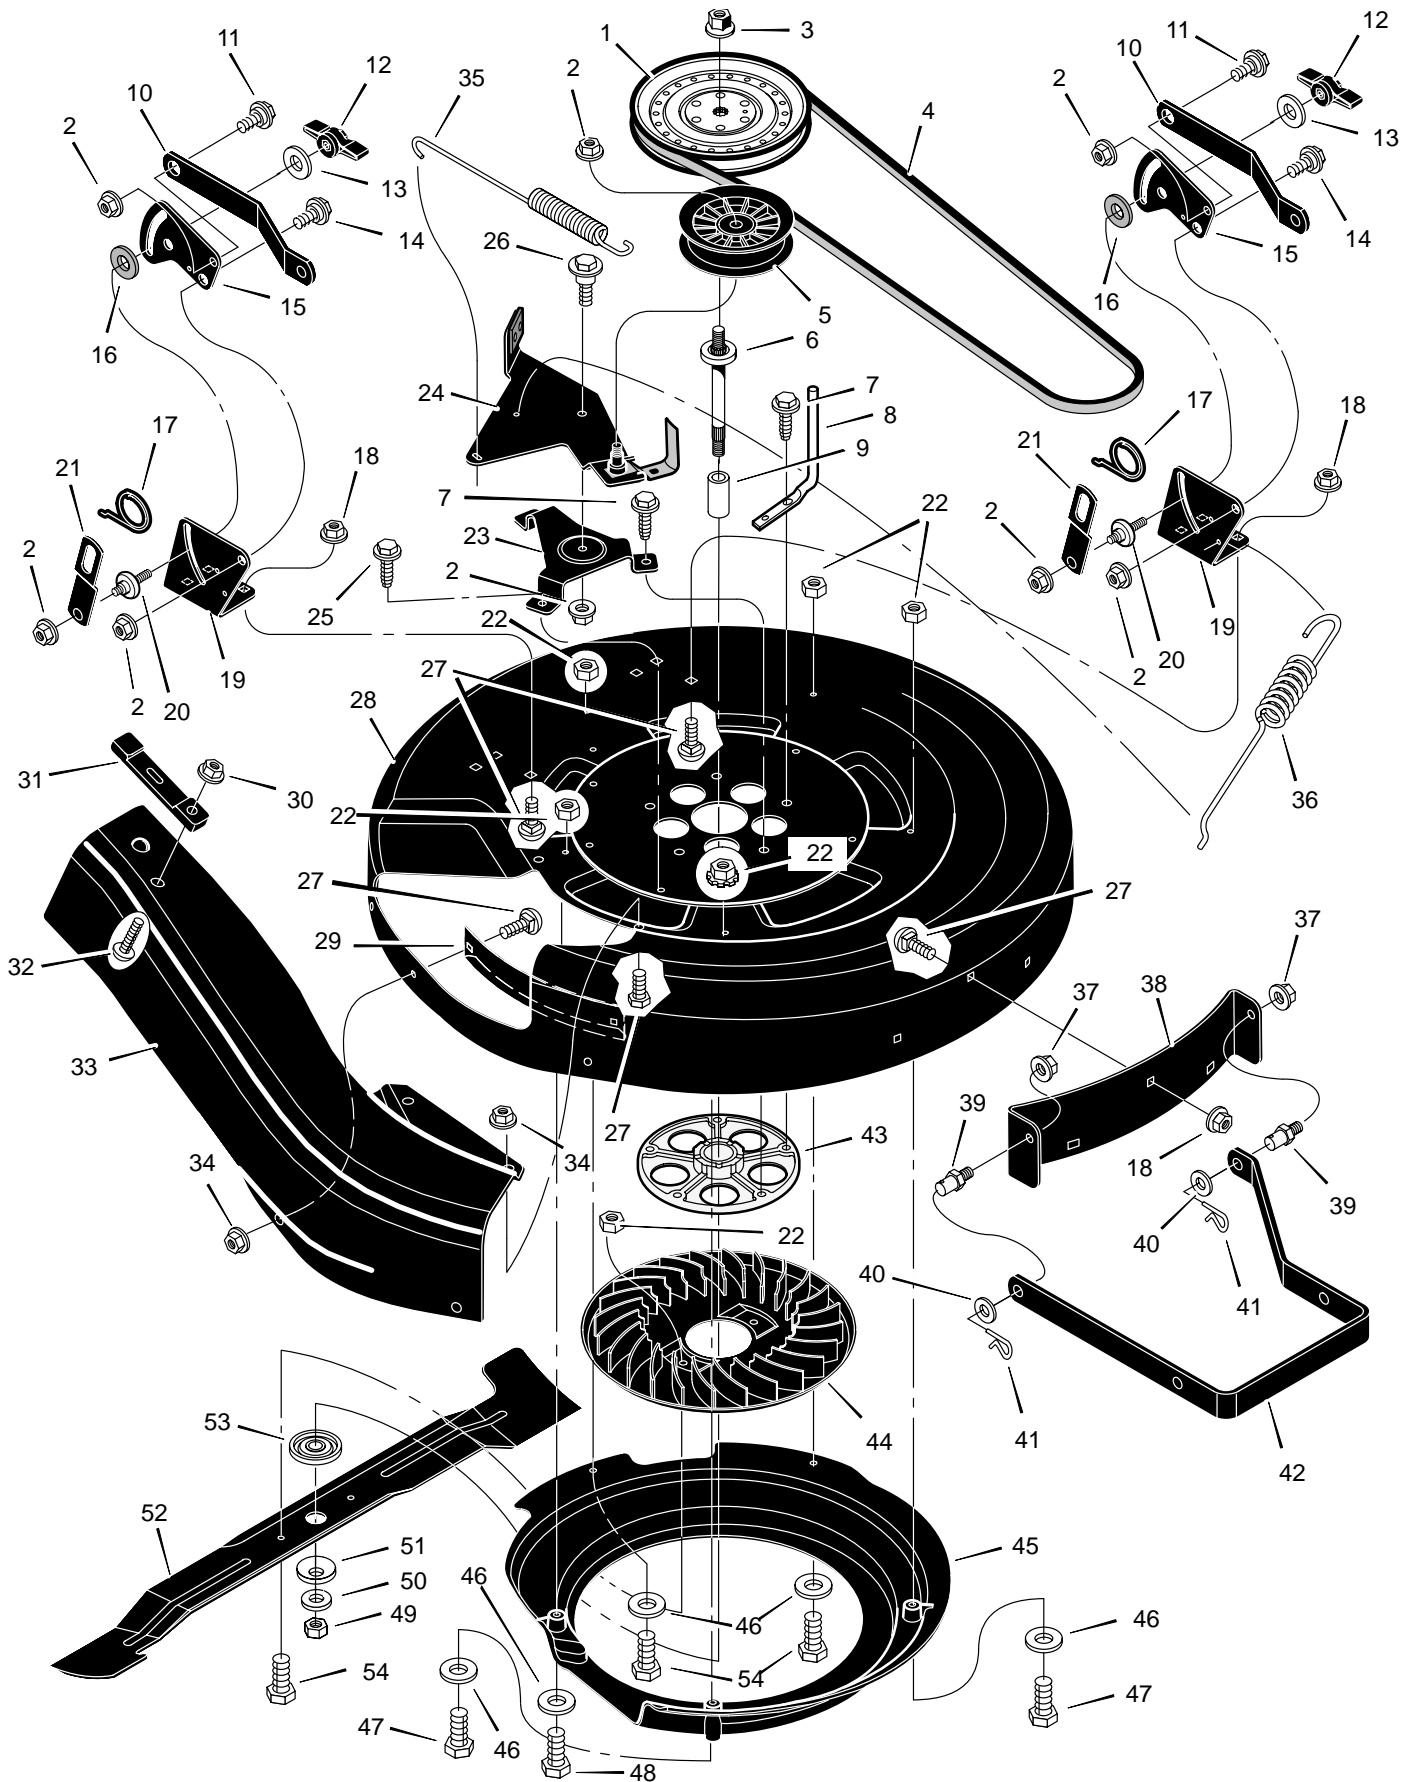

MODEL 31201x51C

REPAIR PARTS MOWER HOUSING

MODEL 31201x51C

REPAIR PARTS MOWER HOUSING

Key No.	Description	Part No.	Key No.	Description	Part No.
1	Pulley	690432	29	Baffle	690399E700
2	Nut, Flange	15x84	30	Nut, Flange	15x89
3	Nut	15x121	31	Strap, Rubber	54695
4	Belt, Blade	37x74	32	Screw	1x139
5	Pulley, Idler	690387	33	Extension, Chute	690367
6	Mandrel	94129	34	Nut	15x79
7	Screw	25x7	35	Spring, PTO	165x118
8	Guide, Belt	92424	36	Spring, Extension	165x140
9	Spacer	94130	37	Nut, Flange	15x84
10	Bracket, Rear Suspension	94055E700	38	Bracket, Front Deck	690380E700
11	Bolt, Shoulder	9x52	39	Pin, Threaded Shoulder	94067
12	Knob	94068	40	Washer	17x91
13	Washer	17x45	41	Pin, Hair	31x4
14	Bolt, Shoulder	9x51	42	Hanger, Front	690381E700
15	Plate, Suspension	690379E700	43	Housing, Jackshaft	94305
16	Pad, Friction	94137	44	Fan, Assist	690359
17	Spring	166x43	45	Housing, Fan	690360
18	Nut, Flange	15x79	46	Washer	17x37
19	Bracket, Rear Deck	690378E700	47	Bolt	1x94
20	Pin, Hanger	95194	48	Bolt	1x90
21	Link, Lift	94053	49	Nut	15x100
22	Nut	15x116	50	Washer	17x165
23	Bracket, Idler Arm	690427E700	51	Washer, Belleville	17x166
24	Assembly, Idler Arm & Pad	690647	52	Blade	690398E701
25	Screw	26x249	53	Adapter, Blade	92466
26	Bolt, Shoulder	9x39	54	Bolt	1x121
27	Bolt, Carriage	2x64	1-54	Blade Housing, Complete	776110
28	Housing, Blade	690530E700