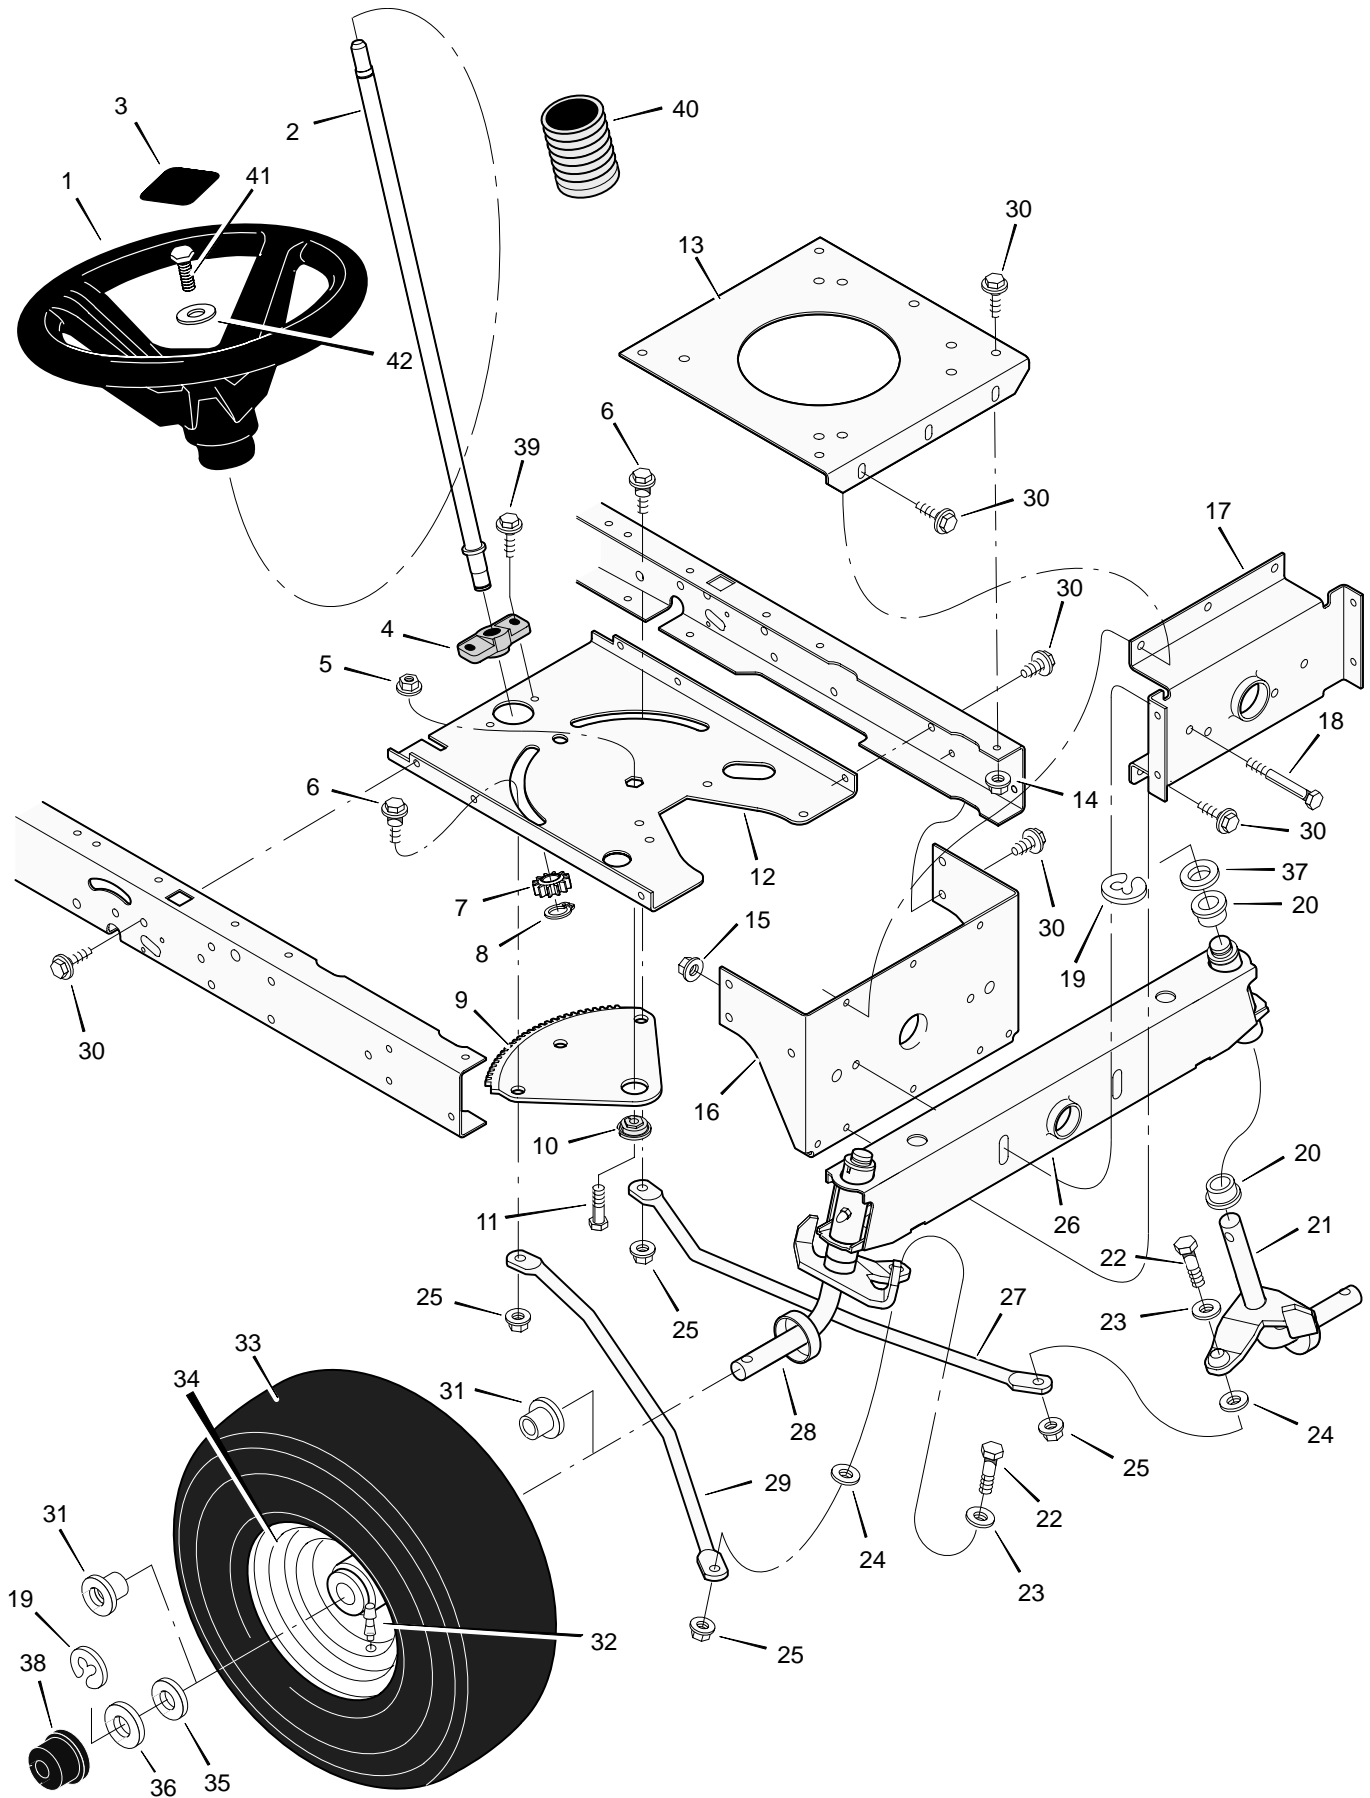

MODEL 31201x51C

REPAIR PARTS STEERING

MODEL 31201x51C

REPAIR PARTS STEERING

Key No.	Description	Part No.	Key No.	Description	Part No.
1	Wheel, Steering	95336	23	Washer	17x104
2	Post, Steering	690625	24	Washer	17x53 Z
3	Insert, Steering Wheel	95338	25	Nut, Flange	15x84
4	Bearing	94124	26	Axle Assembly	690210E700
5	Nut, Flange	15x111	27	Drag Link, Left	95329E700
6	Bolt, Shoulder	9x57	28	Spindle Assembly, Right	95182E700
7	Gear, Pinion	690183E700	29	Drag Link, Right	95328E700
8	Ring, Snap	11x25	30	Screw	26x249
9	Gear, Sector	94121E700	31	Bearing, Wheel	91334
10	Bearing	94123	32	Stem, Valve	24373
11	Bolt	1x84	33	Tire *	90594
12	Plate, Steering	1001121E700	—	Tube	407046
13	Plate, Engine	94006E700	34	Wheel and Tire Assembly	690377-601
14	Nut, Flange	15x88	35	Washer	17x195
15	Nut, Flange	15x118	36	Washer	17x113
16	Bracket, Hanger	94013E700	37	Washer	17x83
17	Axle, Hanger	94007E700	38	Hub Cap	94618
18	Bolt	1x146	39	Screw	26x267
19	E-ring	11x3	40	Bellows	92059
20	Bearing	690150	41	Bolt	25x3
21	Spindle Assembly, Left	95183E700	42	Washer	17x146
22	Bolt	1x111			

* When you order a tire, make sure to give the brand name of the tire so that the tread pattern on the tire will match.