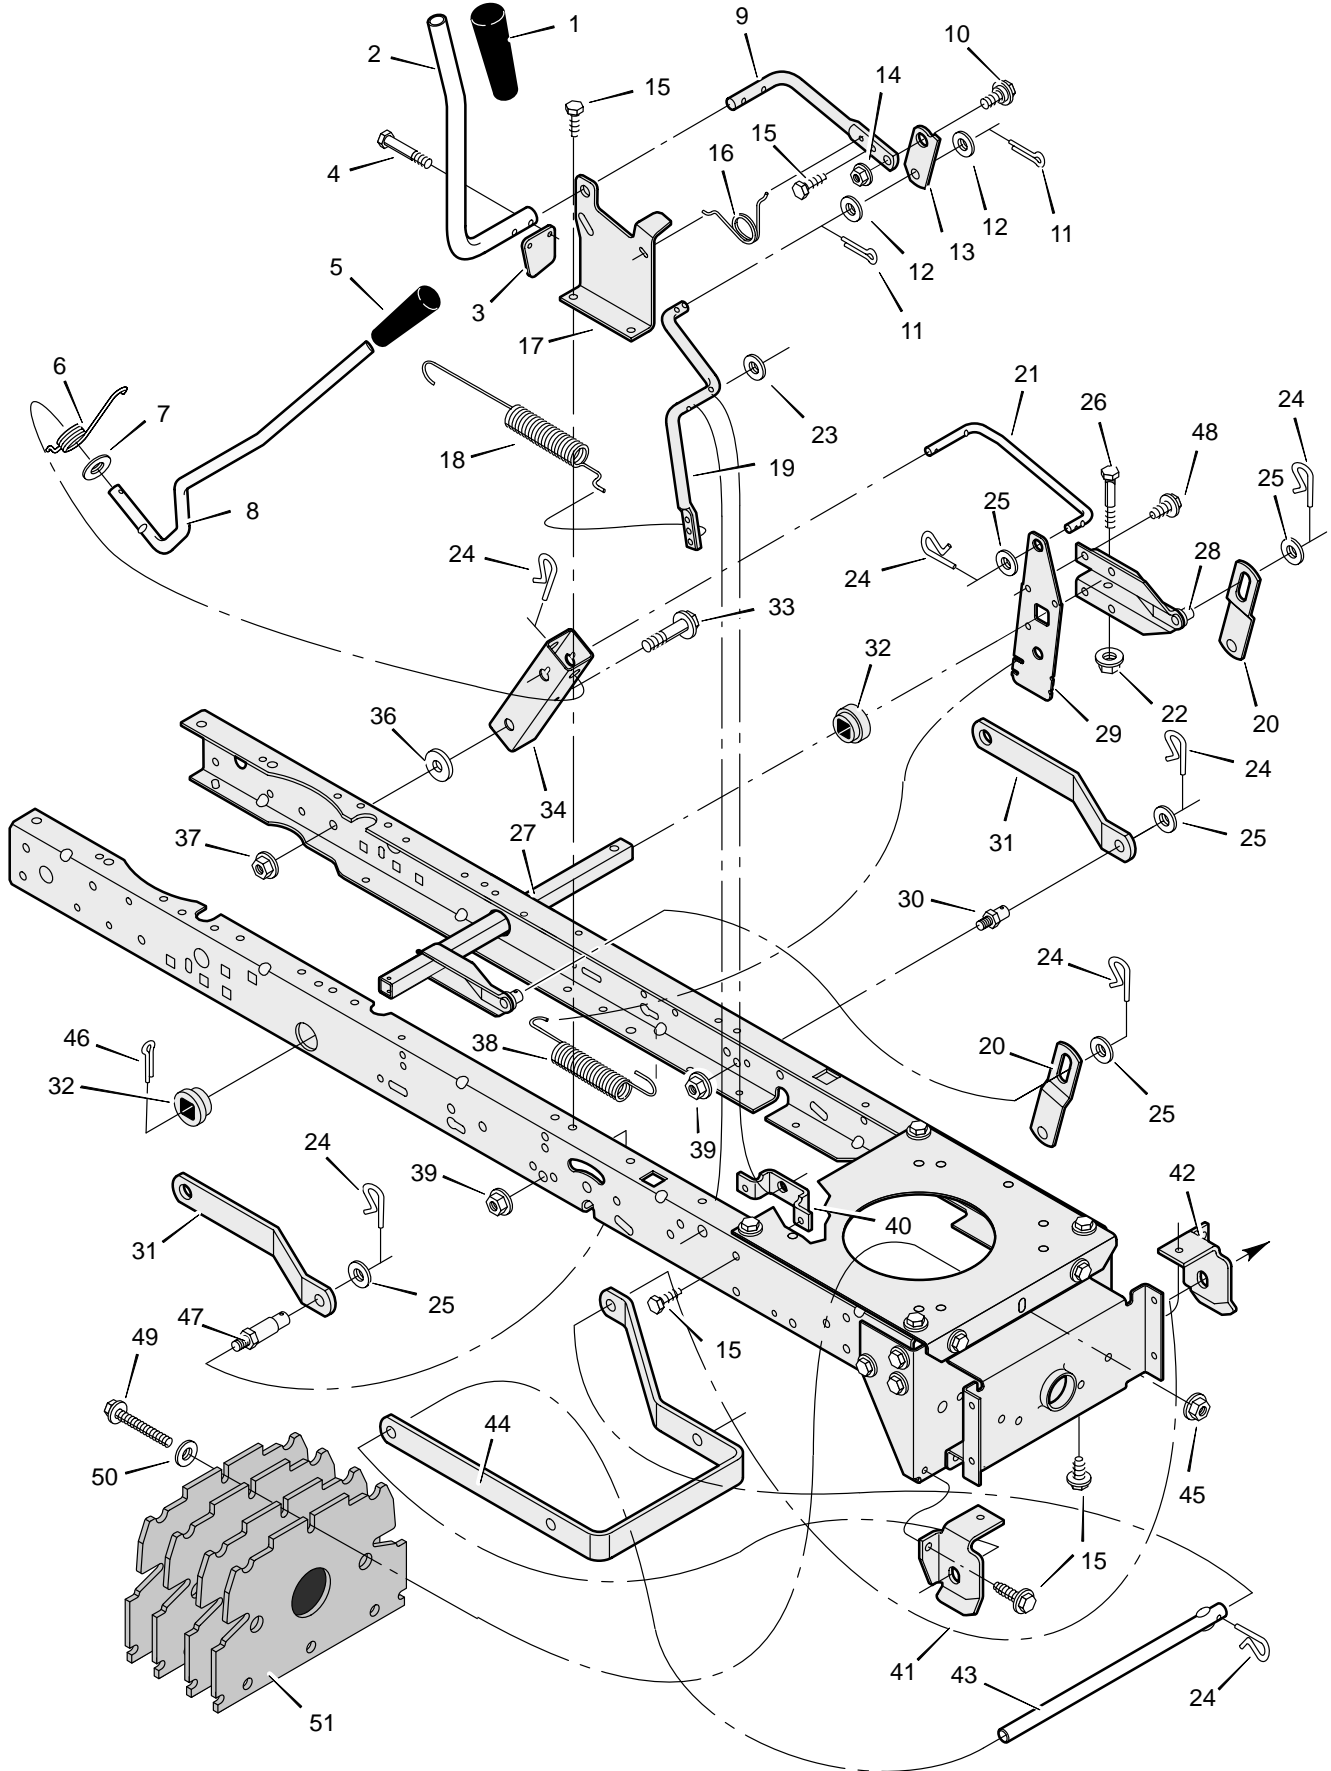

MODEL 31201x51C

REPAIR PARTS MOWER HOUSING SUSPENSION

MODEL 31201x51C

REPAIR PARTS MOWER HOUSING SUSPENSION

Key No.	Description	Part No.	Key No.	Description	Part No.
1	Grip	92698	26	Bolt, Hex	1x74
2	Handle, PTO	94157 Z	27	Arm Assembly, Right Lift	690386E700
3	Pad, Switch	94022 Z	28	Arm, Right Lift	94180E700
4	Bolt	25x3	29	Plate, Lift Arm	94030E700
5	Grip	92697	30	Pin	94067
6	Spring	166x40	31	Bracket, Rear Suspension	94055E700
7	Washer	17x103	32	Bushing, Lift Tube	94065
8	Handle, Lift	690533	33	Bolt, Shoulder	9x53
9	Lever, PTO	94017 Z	34	Bracket, Pivot	94015E700
10	Bolt, Shoulder	9x39	36	Washer	17x191
11	Pin, Cotter	30x20	37	Nut, Flange	15x84
12	Washer	17x102	38	Spring	165x117
13	Link, PTO	94004 Z	39	Nut, Flange	15x68
14	Nut, Flange	15x84	40	Bracket, PTO	94005E700
15	Screw	26x249	41	Hanger, Right Deck	94026E700
16	Spring	166x39	42	Hanger, Left Deck	94027E700
17	Bracket, PTO	94018E700	43	Rod, Hanger	94158Z
18	Spring	165x116	44	Hanger, Front	690381E700
19	Crank, PTO	690394E700	45	Nut, Flange	15x89
20	Link, Lift	94053E700	46	Pin, Cotter	30x49
21	Link, Lift Handle	94028E700	47	Pin, Threaded Shoulder	690382
22	Nut, Flange	15x118	48	Screw	26x49
23	Washer	17x57	49	Bolt, Hex	1x106
24	Pin, Hair	31x4	50	Washer	17x38
25	Washer	17x91	51	Plate, Weight	690370E700