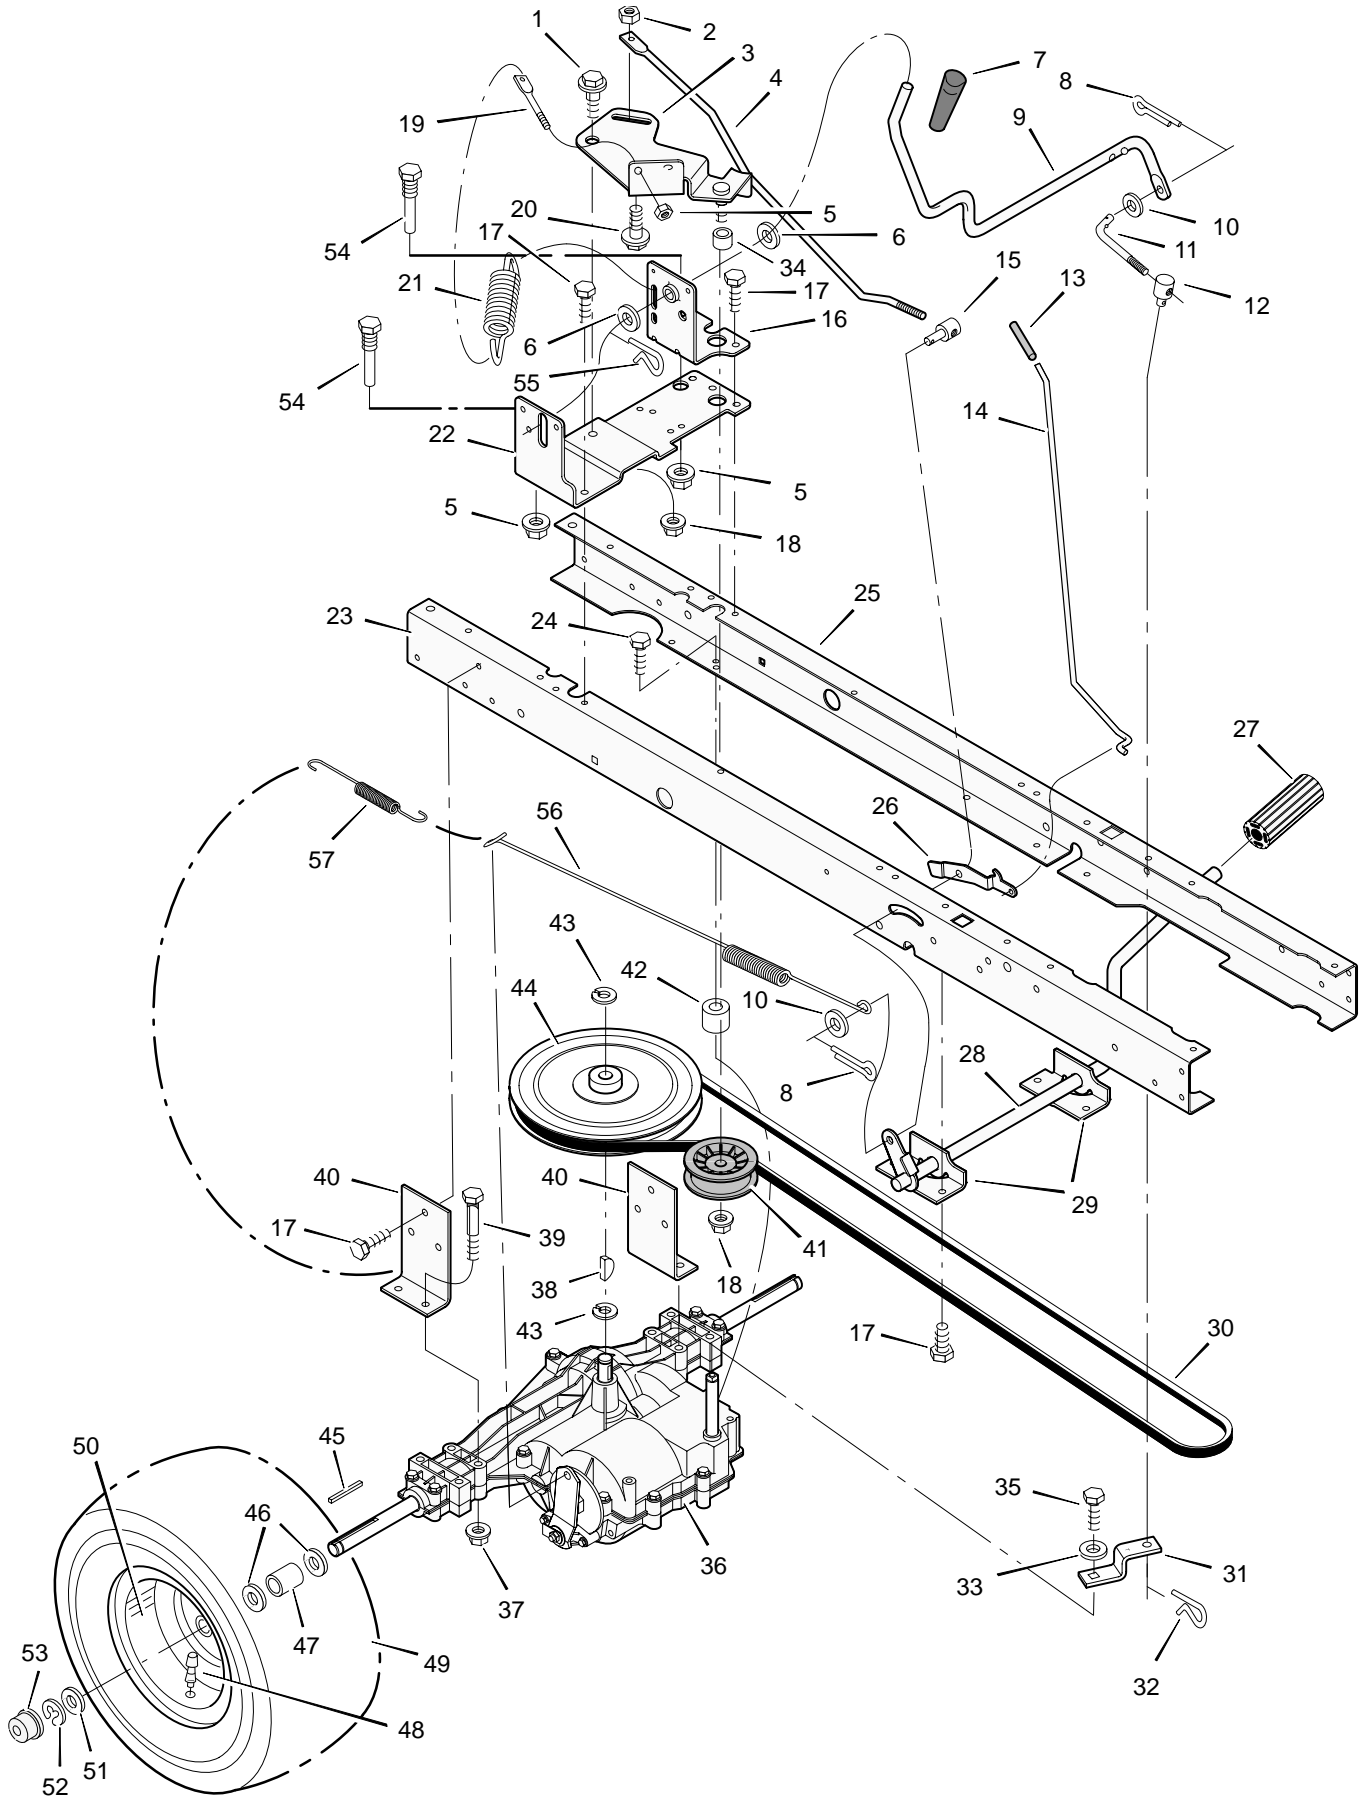

MODEL 31201x51C

REPAIR PARTS MOTION DRIVE

MODEL 31201x51C

REPAIR PARTS MOTION DRIVE

Key No.	Description	Part No.	Key No.	Description	Part No.
1	Bolt, Shoulder	9x39	30	Belt, Motion Drive	37x87
2	Nut, Hex	15x89	31	Yoke, Shift	94031Z
3	Arm, Idler	690273	32	Pin, Hair	31x6
4	Rod, Clutch	94041 Z	33	Washer	17x148
5	Nut	15x79	34	Spacer	690369
6	Washer	17x102	35	Bolt	6x105
7	Grip	92697	36	Transaxle	—
8	Pin, Cotter	30x20	37	Nut	15x88
9	Lever, Shift	94043 Z	38	Key, Woodruff	20697
10	Washer	17x47	39	Bolt	1x155
11	Link, Shift	94044 Z	40	Bracket, Transaxle	94008E700
12	Nut, Adjuster	21920	41	Pulley	690409
13	Grip	91079	42	Spacer	94132
14	Rod, Parking Brake	94152 Z	43	E-Ring	11x7
15	Nut, Adjuster	94815	44	Pulley, Drive	95094
16	Bracket, Shift	94034E700	45	Key, Square	21553
17	Screw	26x249	46	Washer	17x160
18	Nut	15x84	47	Spacer, Transaxle	690554 Z
19	Mount, Stud Spring	94042 Z	48	Stem, Valve	24373
20	Bolt, Shoulder	9x54	49	Tire *	776114
21	Spring, Extension	165x116	—	Tube	407049
22	Bracket, Shifter	690166E700	50	Wheel & Tire Assembly	690376-601
23	Frame, Right	690206E700	51	Washer	17x195
24	Screw	25x12	52	E-Ring	11x3
25	Frame, Left	690207E700	53	Hub Cap	94618
26	Latch, Parking Brake	94045 Z	54	Guide, Belt	93349
27	Pedal	21544	55	Pin, Hair	31x4
28	Lever, Brake/Clutch	94038E700	56	Spring, Extension	165x141
29	Bracket, Pedal	1001117E700	57	Spring, Extension	165x92

* When you order a tire, make sure to give the brand name of the tire so that the tread pattern on the tire will match.