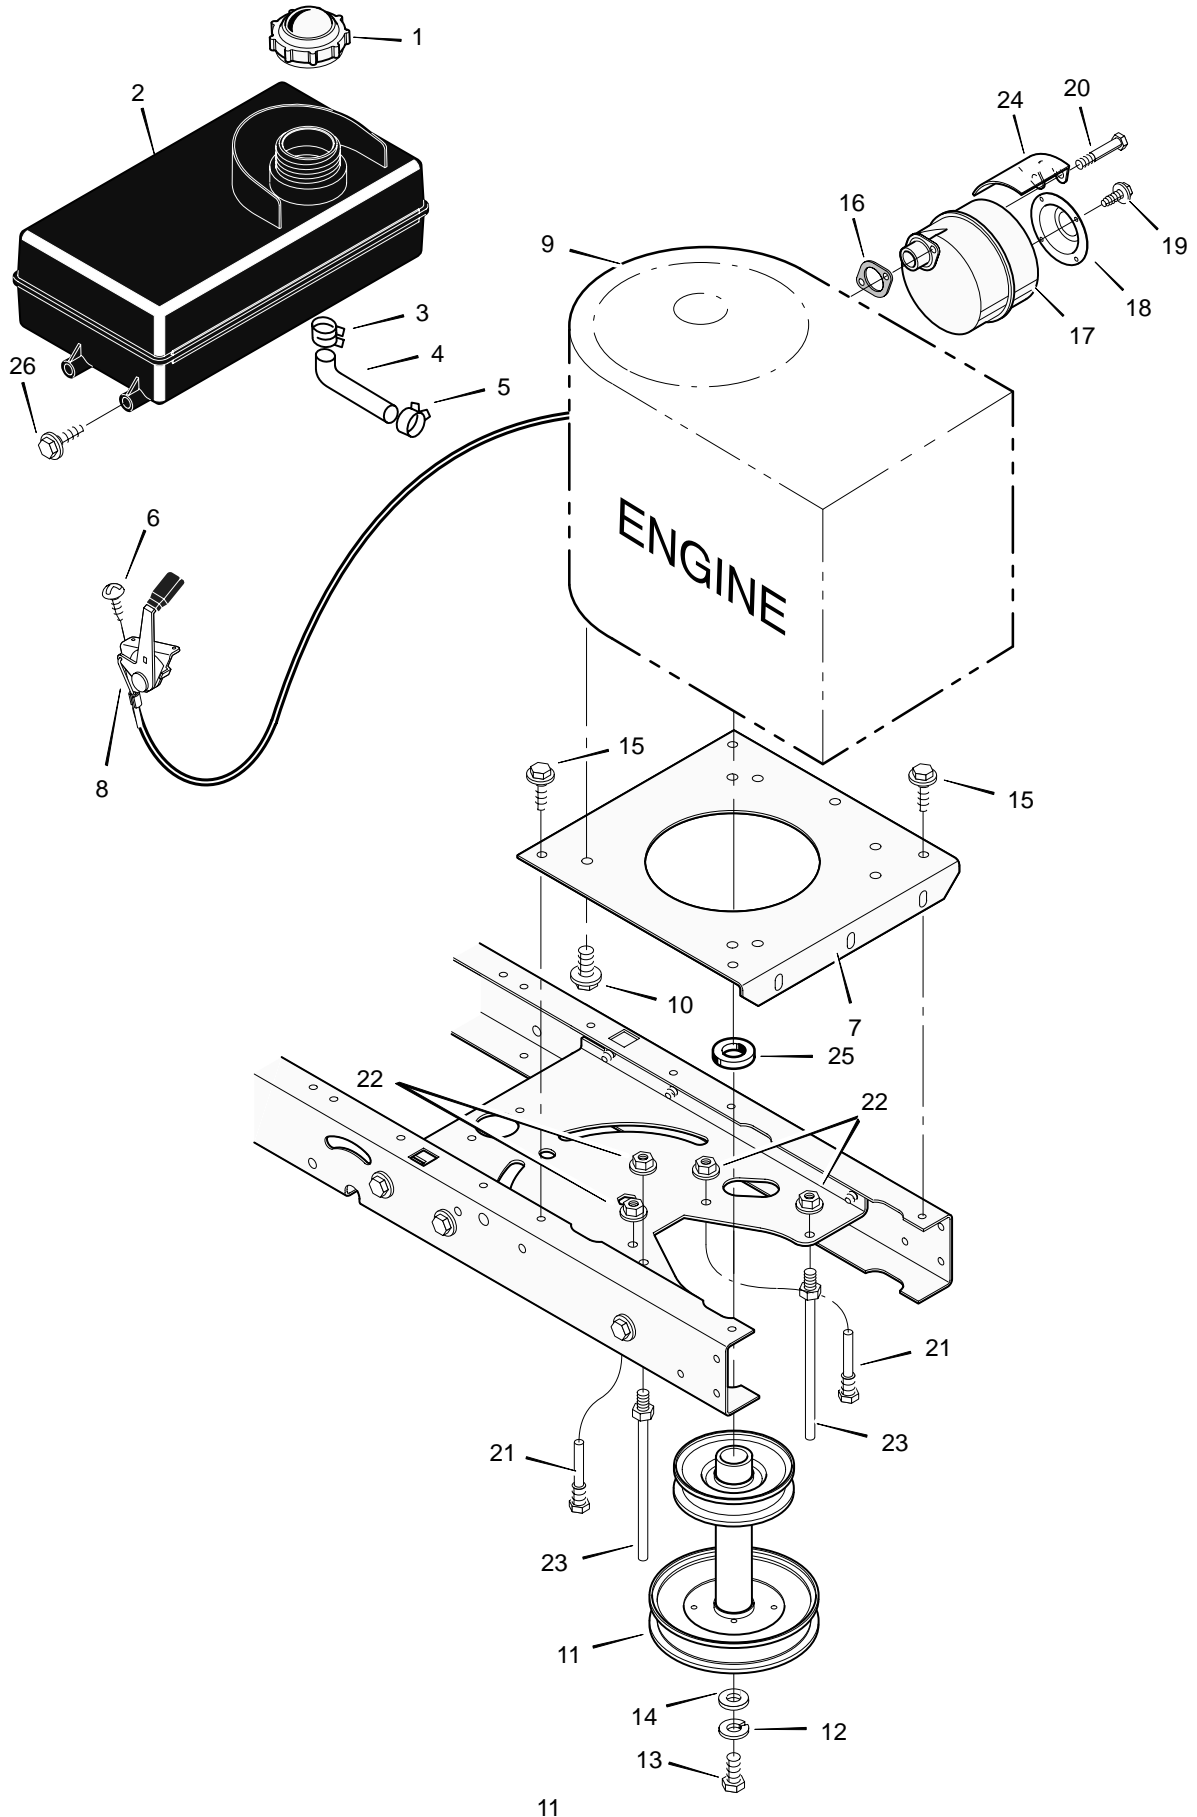

MODEL 31201x51C

REPAIR PARTS ENGINE MOUNT

MODEL 31201x51C

REPAIR PARTS ENGINE MOUNT

Key No.	Description	Part No.
1	Fuel Cap	92317
2	Fuel Tank	94073
3	Hose Clamp	95197
4	Fuel Line	23717
5	Hose Clamp	95197
6	Screw	26x201
7	Plate, Engine	94006E700
8	Throttle Control	91989
9	Engine	—
10	Bolt, Engine Mount	25x7
11	Stack Pulley Assembly	690439 Z
12	Lockwasher	19x35
13	Bolt, Hex	1x140
14	Washer	17x170
15	Screw	26x249
16	Gasket	91309
17	Muffler	91271
18	Deflector, Muffler	94099Z
19	Screw	26x208
20	Bolt, Hex	1x134
21	Guide, Belt	93349
22	Nut, Flange	15x79 Z
23	Guide, Belt	94066
24	Shield, Heat	91277
26	Screw	26x253
25	Spacer	93077