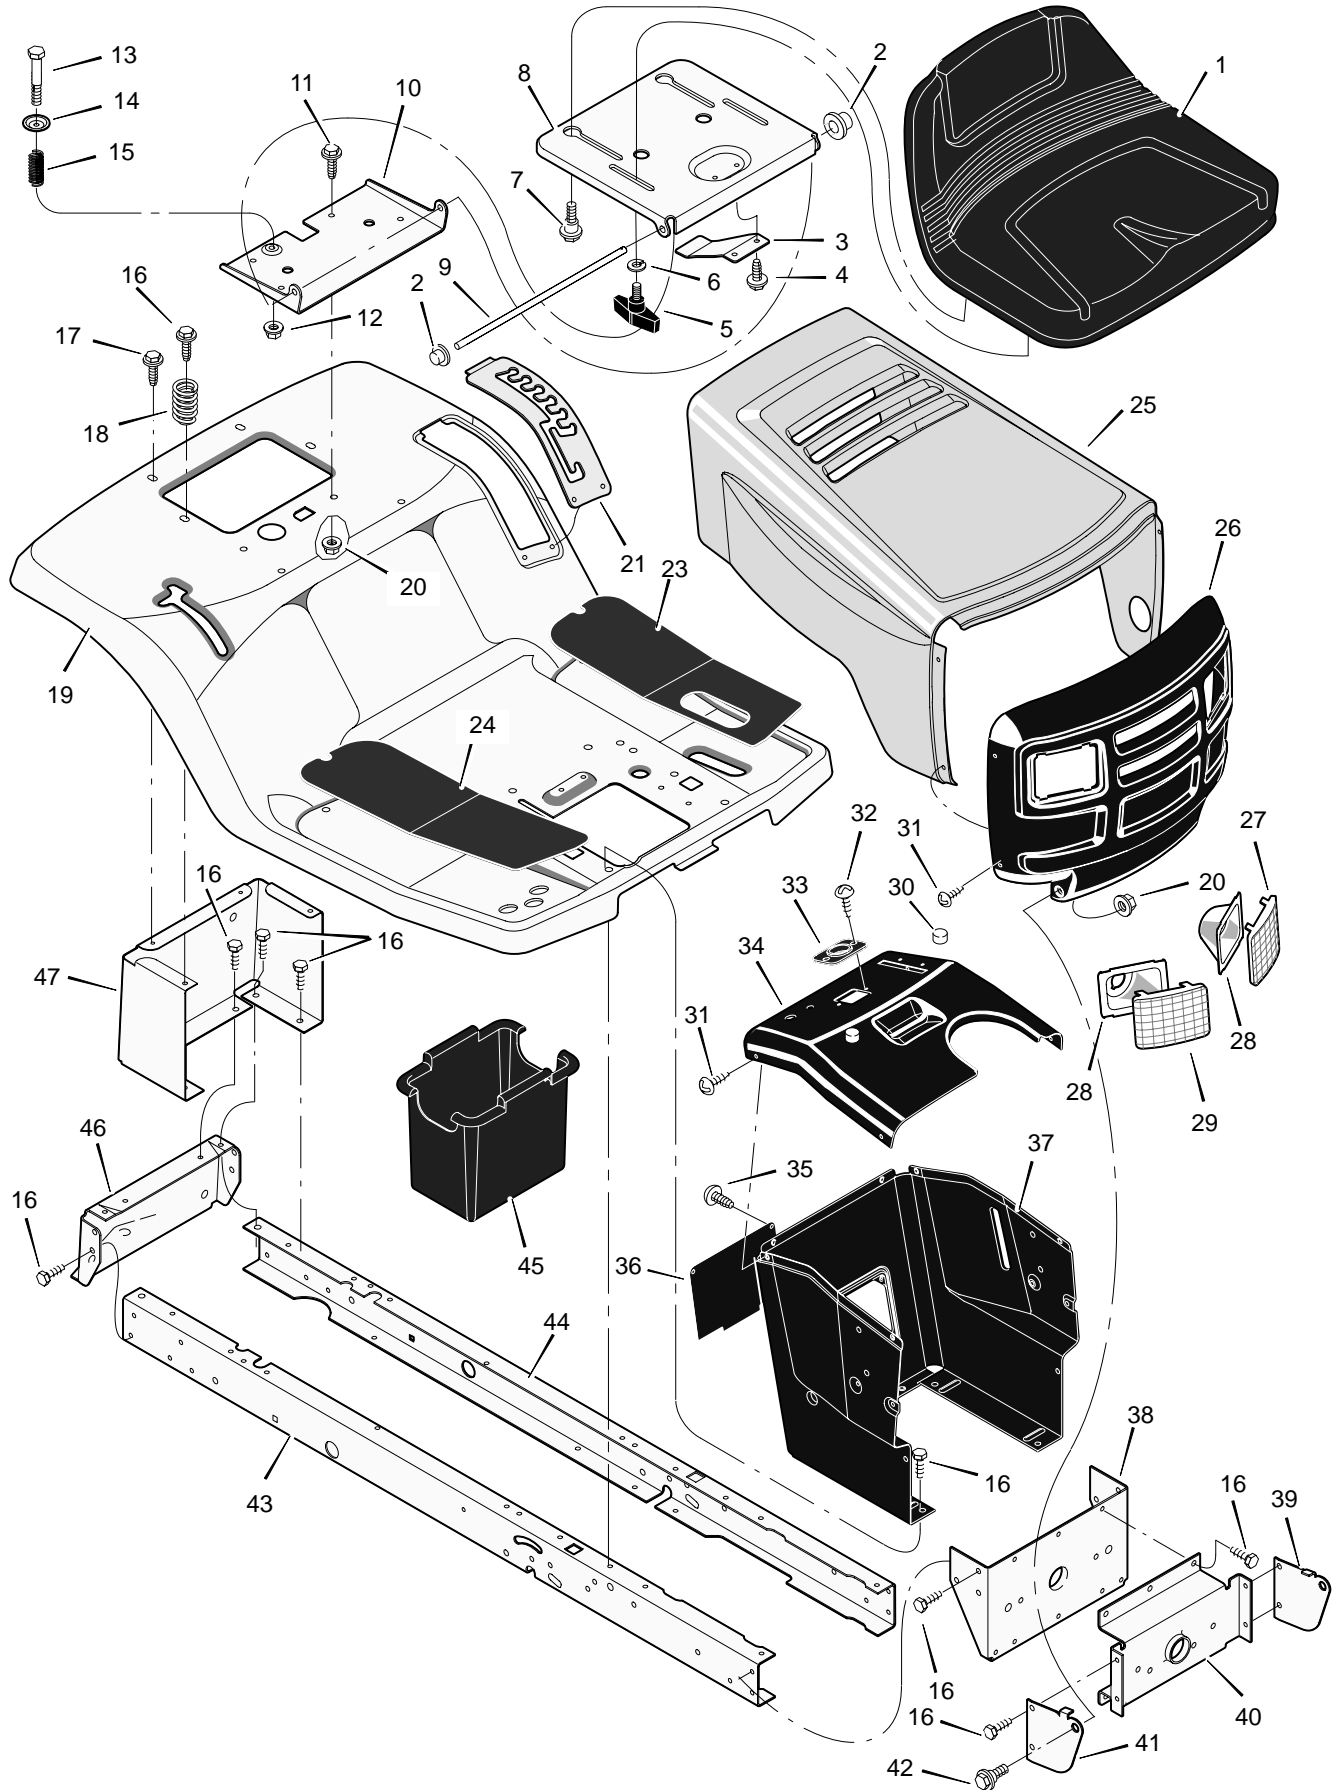

MODEL 31201x51C

REPAIR PARTS CHASSIS & HOOD

MODEL 31201x51C

REPAIR PARTS CHASSIS & HOOD

Key No.	Description	Part No.	Key No.	Description	Part No.
1	Seat	690566	25	Hood	690608E245
2	Cap, Push On	28x23	26	Grille	94079E700
3	Spring	94057	27	Lens, Left	94081
4	Screw	26x229	28	Bezel	94807 Z
5	Bolt, Wing	1001054	29	Lens, Right	94080
6	Washer	17x47	31	Screw	26x270
7	Bolt, Shoulder	9x56	32	Screw	26x239
8	Support, Seat	94154E700	33	Bearing, Steering	94075
9	Rod, Pivot	94156 Z	34	Dash	94074E700
10	Bracket, Pivot	94153E700	35	Screw	26x250
11	Bolt	1x45	36	Panel, Access	93007E700
12	Nut	15x89	37	Support, Dash	95318E700
13	Bolt, Shoulder	9x55	38	Bracket, Rear Hanger	94013E700
14	Washer	94155Z	39	Support, Left Grille	94083E700
15	Spring	164x31	40	Axle, Hanger	94007E700
16	Screw	26x249	41	Support, Right Grille	94082E700
17	Screw	26x263	42	Bolt, Shoulder	9x51
18	Spring	164x30	43	Frame, Right	1001124E700
19	Deck, Seat	95249E245	44	Frame, Left	1001123E700
20	Nut	15x88	45	Container, Battery	690424
21	Plate, Index	94151E700	46	Plate, Hitch	1001002E700
23	Mat, Left	94999	47	Panel, Rear	690434E700
24	Mat, Right	94998	—	Instruction Book & Parts List	F-010717L