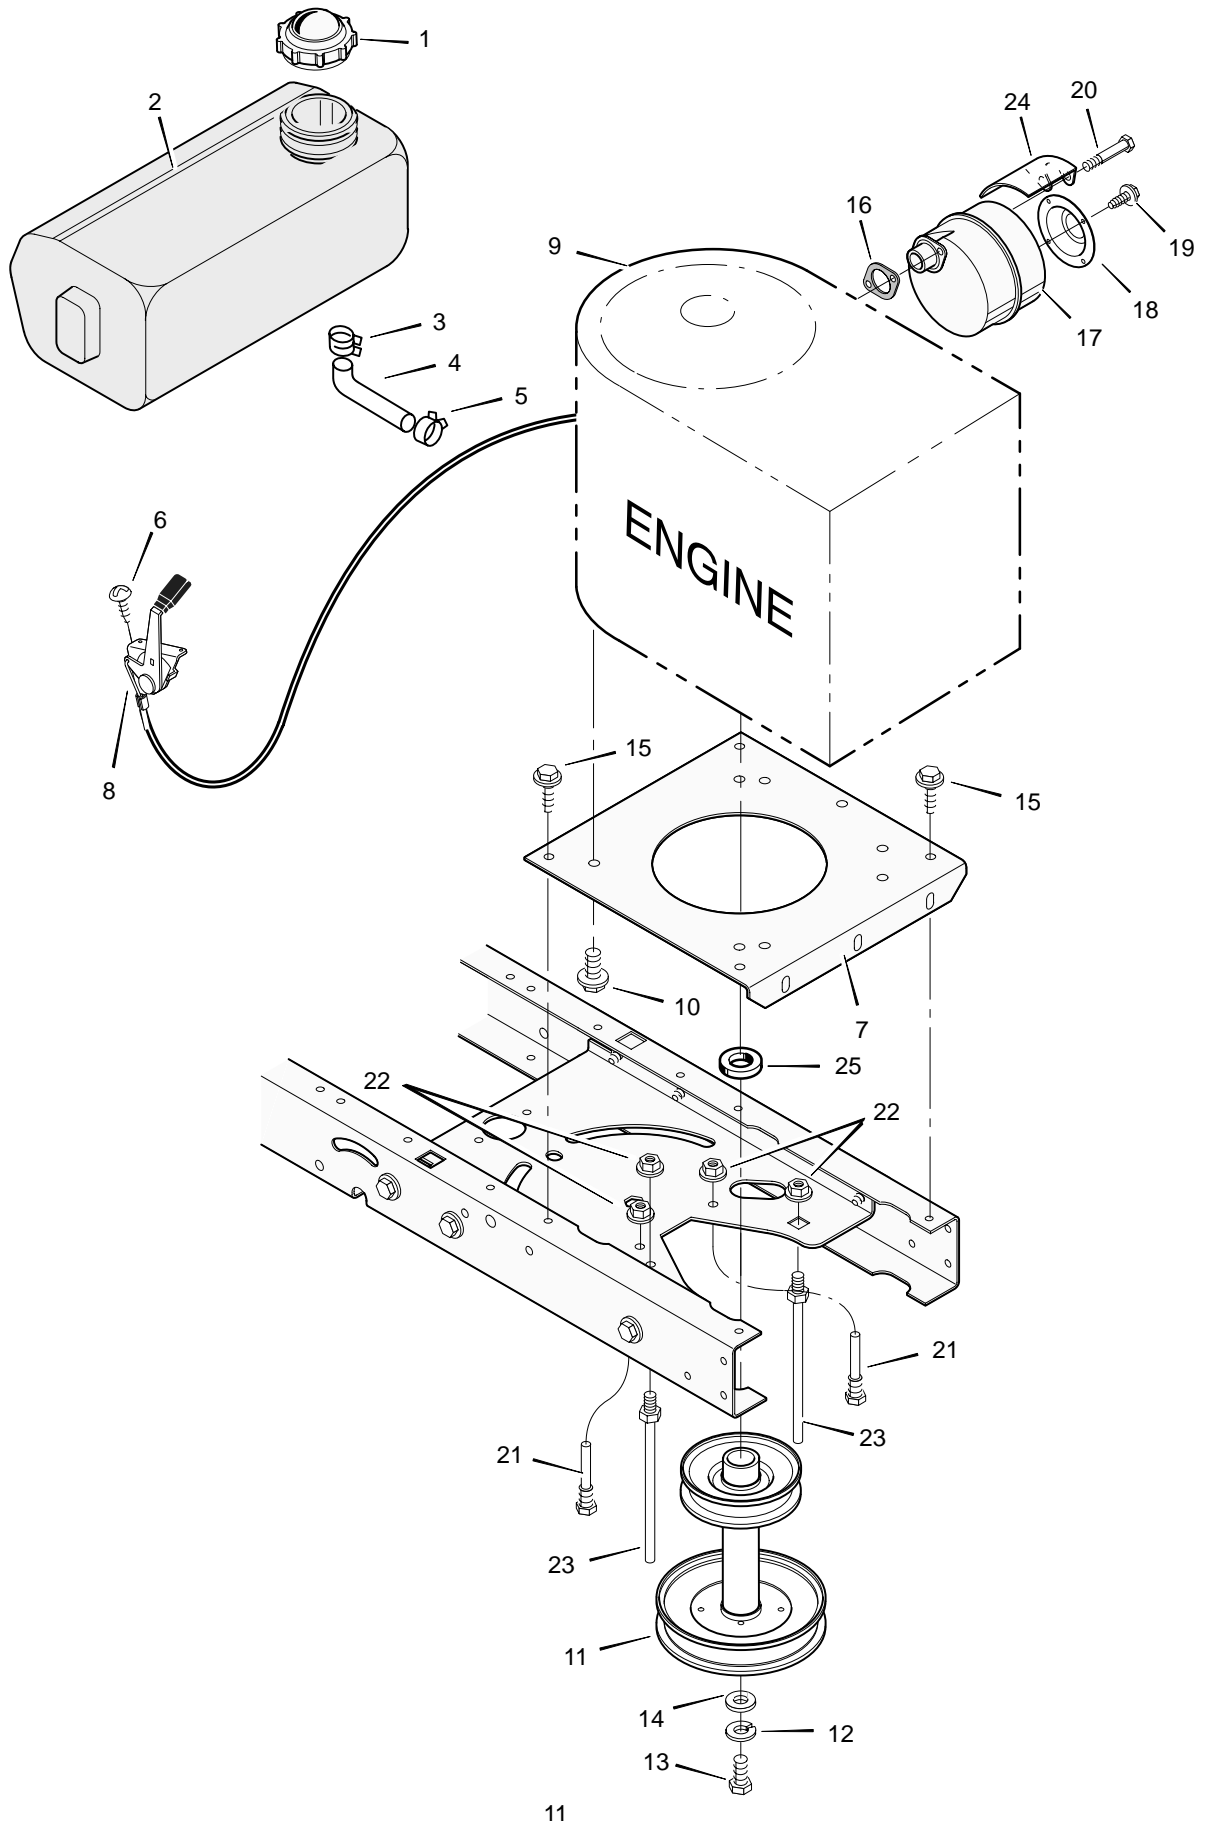

MODEL 31200x50C

REPAIR PARTS MOWER HOUSING

MODEL 31200x50C

REPAIR PARTS MOWER HOUSING

Key No.	Description	Part No.	Key No.	Description	Part No.
1	Pulley	690432	29	Baffle	690399E700
2	Nut, Flange	15x84	30	Nut, Flange	15x89
3	Nut	15x121	31	Strap, Rubber	54695
4	Belt, Blade	37x74	32	Screw	1x139
5	Pulley, Idler	690387	33	Extension, Chute	690367
6	Mandrel	94129	34	Nut	15x79
7	Screw	25x7	35	Spring, PTO	165x118
8	Guide, Belt	92424	36	Spring, Extension	165x140
9	Spacer	94130	37	Nut, Flange	15x84
10	Bracket, Rear Suspension	94055E700	38	Bracket, Front Deck	690380E700
11	Bolt, Shoulder	9x52	39	Pin, Threaded Shoulder	94067
12	Knob	94068	40	Washer	17x91
13	Washer	17x45	41	Pin, Hair	31x4
14	Bolt, Shoulder	9x51	42	Hanger, Front	690381E700
15	Plate, Suspension	690379E700	43	Housing, Jackshaft	94305
16	Pad, Friction	94137	44	Fan, Assist	690359
17	Spring	166x43	45	Housing, Fan	690360
18	Nut, Flange	15x79	46	Washer	17x37
19	Bracket, Rear Deck	690378E700	47	Bolt	1x94
20	Pin, Hanger	95194	48	Bolt	1x90
21	Link, Lift	94053	49	Nut	15x100
22	Nut	15x116	50	Washer	17x165
23	Bracket, Idler Arm	690427E700	51	Washer, Belleville	17x166
24	Assembly, Idler Arm & Pad	690647	52	Blade	690398E701
25	Screw	26x249	53	Adapter, Blade	92466
26	Bolt, Shoulder	9x39	54	Bolt	1x121
27	Bolt, Carriage	2x64	1-54	Blade Housing, Complete	776110
28	Housing, Blade	690530E700			

MODEL 31200x50C

REPAIR PARTS ENGINE MOUNT

Key No.	Description	Part No.
1	Fuel Cap	92317
2	Fuel Tank	92342
3	Hose Clamp	95197
4	Fuel Line	23717
5	Hose Clamp	95197
6	Screw	26x201
7	Plate, Engine	94006E700
8	Throttle Control	92371
9	Engine	—
10	Bolt, Engine Mount	25x7
11	Stack Pulley Assembly	690439 Z
12	Lockwasher	19x35
13	Bolt, Hex	1x140
14	Washer	17x170
15	Screw	26x249
16	Gasket	91309
17	Muffler	91271
18	Deflector, Muffler	94099 Z
19	Screw	26x208
20	Bolt, Hex	1x134
21	Guide, Belt	93349
22	Nut, Flange	15x79 Z
23	Guide, Belt	94066
24	Shield, Heat	690293
25	Spacer	93077