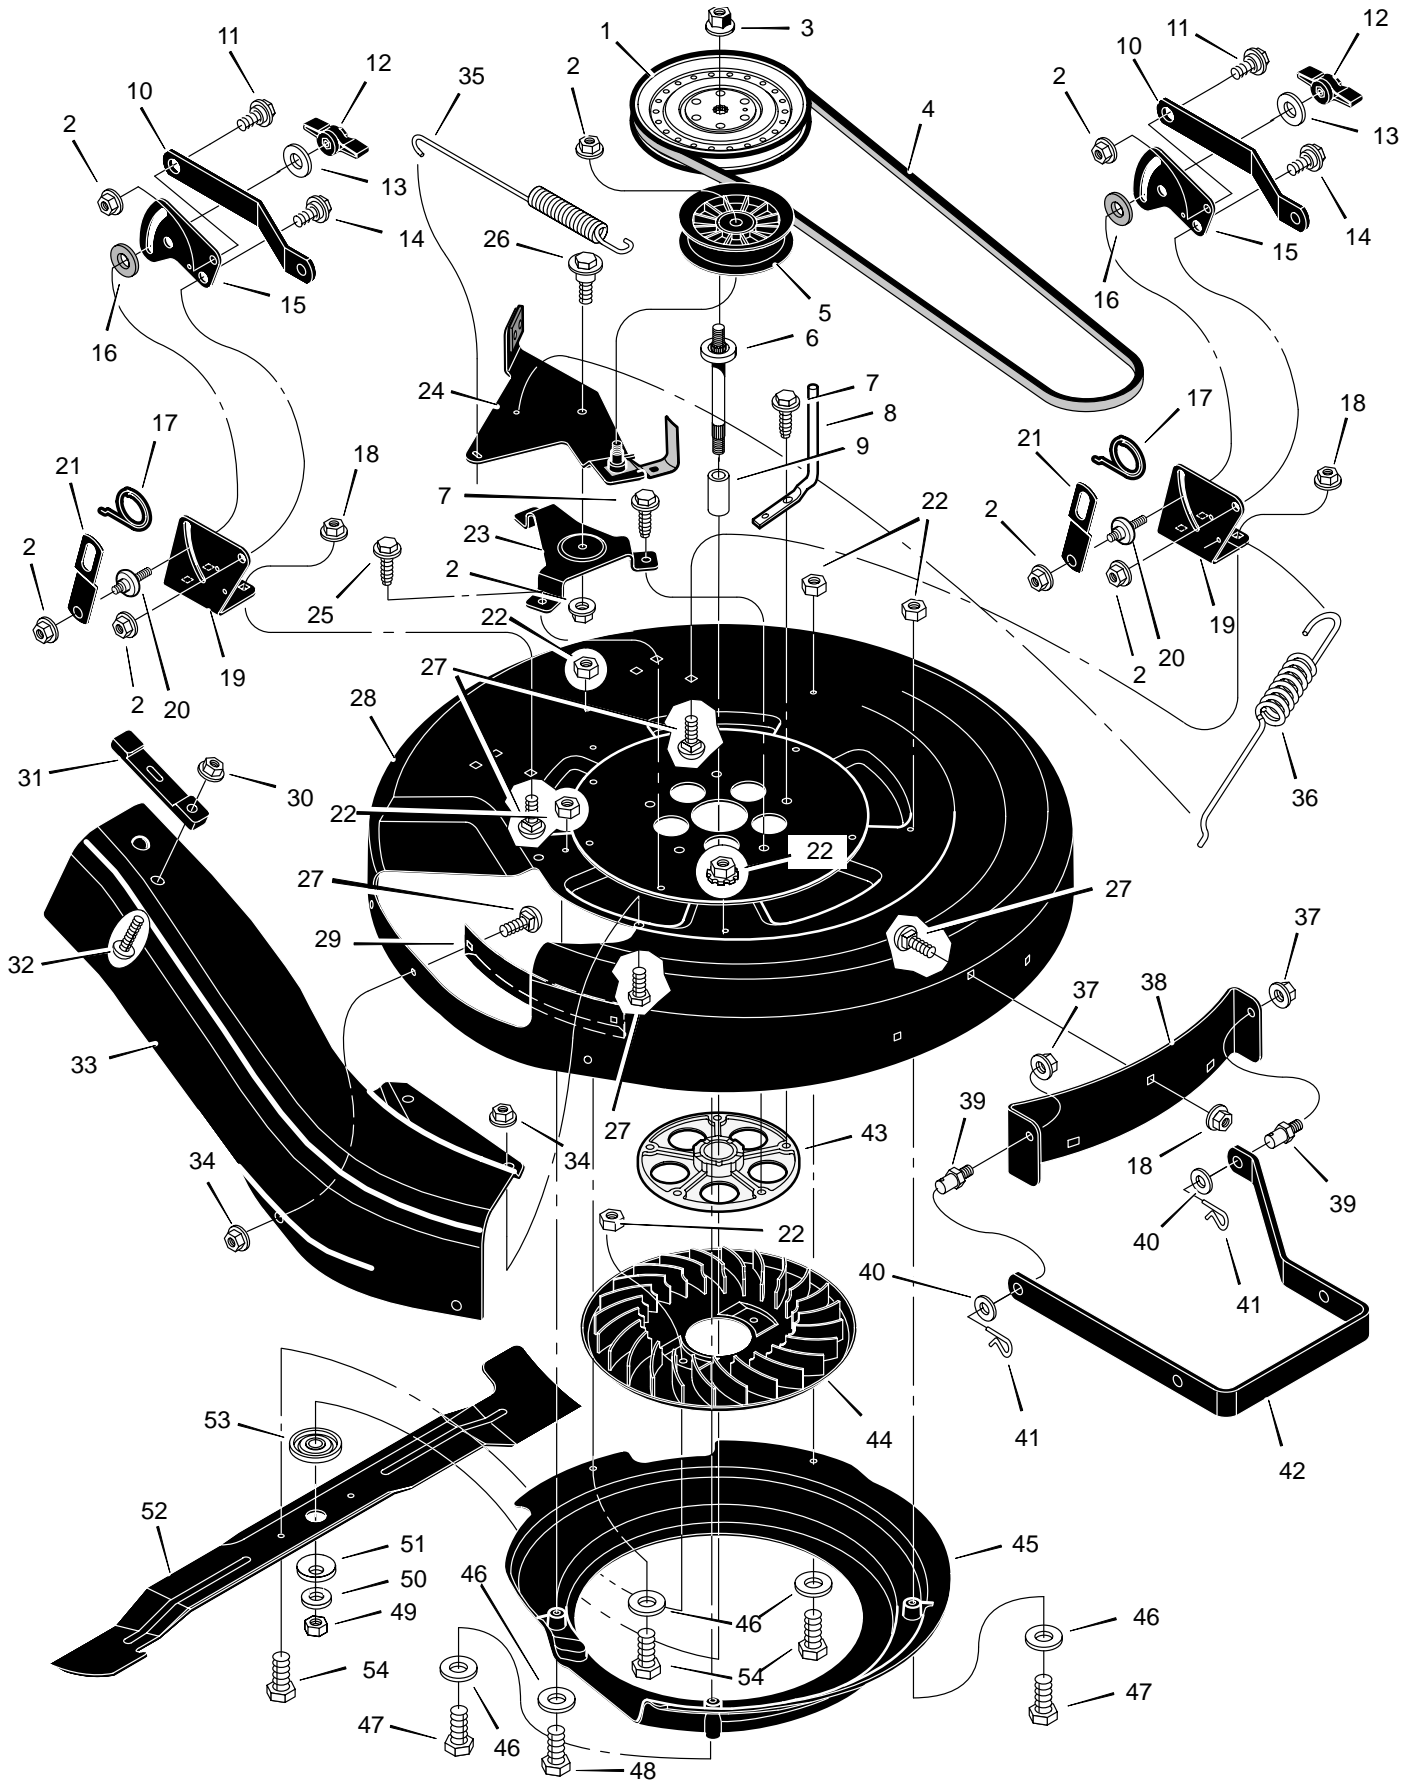

MODEL 31200x50C

REPAIR PARTS MOWER HOUSING

MODEL 31200x50C

REPAIR PARTS MOWER HOUSING

Key No.	Description	Part No.	Key No.	Description	Part No.
1	Pulley	690432	29	Baffle	690399E700
2	Nut, Flange	15x84	30	Nut, Flange	15x89
3	Nut	15x121	31	Strap, Rubber	54695
4	Belt, Blade	37x74	32	Screw	1x139
5	Pulley, Idler	690387	33	Extension, Chute	690367
6	Mandrel	94129	34	Nut	15x79
7	Screw	25x7	35	Spring, PTO	165x118
8	Guide, Belt	92424	36	Spring, Extension	165x140
9	Spacer	94130	37	Nut, Flange	15x84
10	Bracket, Rear Suspension	94055E700	38	Bracket, Front Deck	690380E700
11	Bolt, Shoulder	9x52	39	Pin, Threaded Shoulder	94067
12	Knob	94068	40	Washer	17x91
13	Washer	17x45	41	Pin, Hair	31x4
14	Bolt, Shoulder	9x51	42	Hanger, Front	690381E700
15	Plate, Suspension	690379E700	43	Housing, Jackshaft	94305
16	Pad, Friction	94137	44	Fan, Assist	690359
17	Spring	166x43	45	Housing, Fan	690360
18	Nut, Flange	15x79	46	Washer	17x37
19	Bracket, Rear Deck	690378E700	47	Bolt	1x94
20	Pin, Hanger	95194	48	Bolt	1x90
21	Link, Lift	94053	49	Nut	15x100
22	Nut	15x116	50	Washer	17x165
23	Bracket, Idler Arm	690427E700	51	Washer, Belleville	17x166
24	Assembly, Idler Arm & Pad	690647	52	Blade	690398E701
25	Screw	26x249	53	Adapter, Blade	92466
26	Bolt, Shoulder	9x39	54	Bolt	1x121
27	Bolt, Carriage	2x64	1-54	Blade Housing, Complete	776110
28	Housing, Blade	690530E700