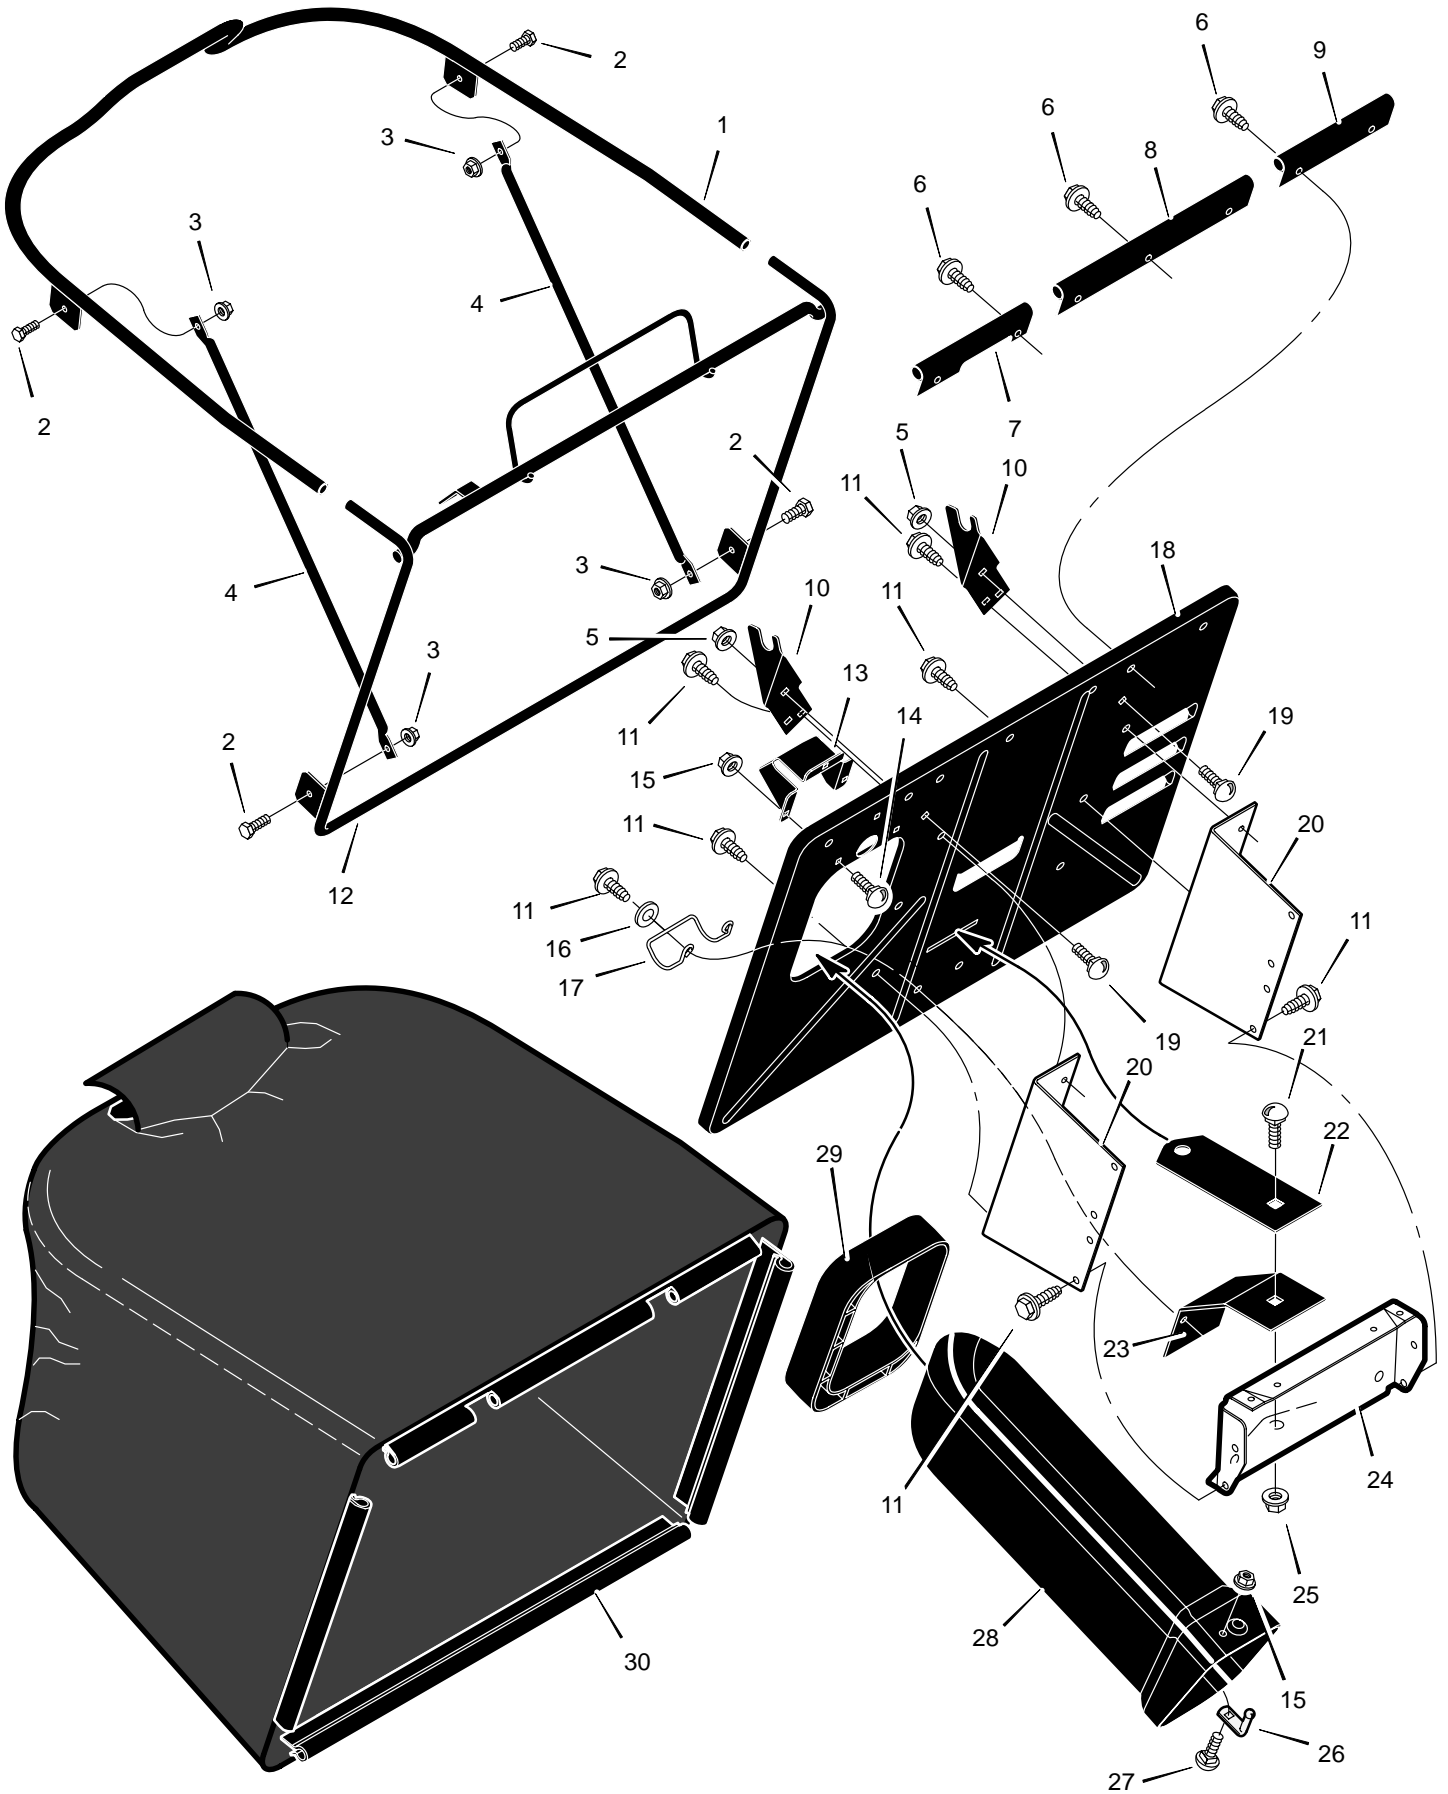

MODEL 31200x50C

REPAIR PARTS GRASS BAGGER

MODEL 31200x50C

REPAIR PARTS GRASS BAGGER

Key No.	Description	Part No.	Key No.	Description	Part No.
1	Tube, Top	690404	16	Washer	17x185
2	Bolt	1x121	17	Latch, Spring	690402
3	Nut	15x116	18	Pan, Rear	690362E700
4	Strut, Bag	690433	19	Bolt, Carriage	2x53
5	Nut, Flange	15x79	20	Bracket, Bagger Mounting	690355E700
6	Fastener, Panel	193x1	21	Screw	1x127
7	Seal, Bag (Right End)	690491	22	Plate, Hitch	1001000E700
8	Seal, Bag (Center)	690492	23	Bracket, Lower Mounting	1001001E700
9	Seal, Bag (Left End)	690493	24	Plate, Hitch	1001002E700
10	Hinge	690356E700	25	Nut	15x41
11	Screw	26x249	26	Pin, Latch	54563
12	Assembly, Bag Frame	690403	27	Bolt, Carriage	2x39
13	Bracket, Switch	690400E700	28	Tube, Connecting	690368
14	Bolt, Carriage	2x82	29	Grommet, Extension Tube	690429
15	Nut, Flange	15x89	30	Bag, Grass	690438