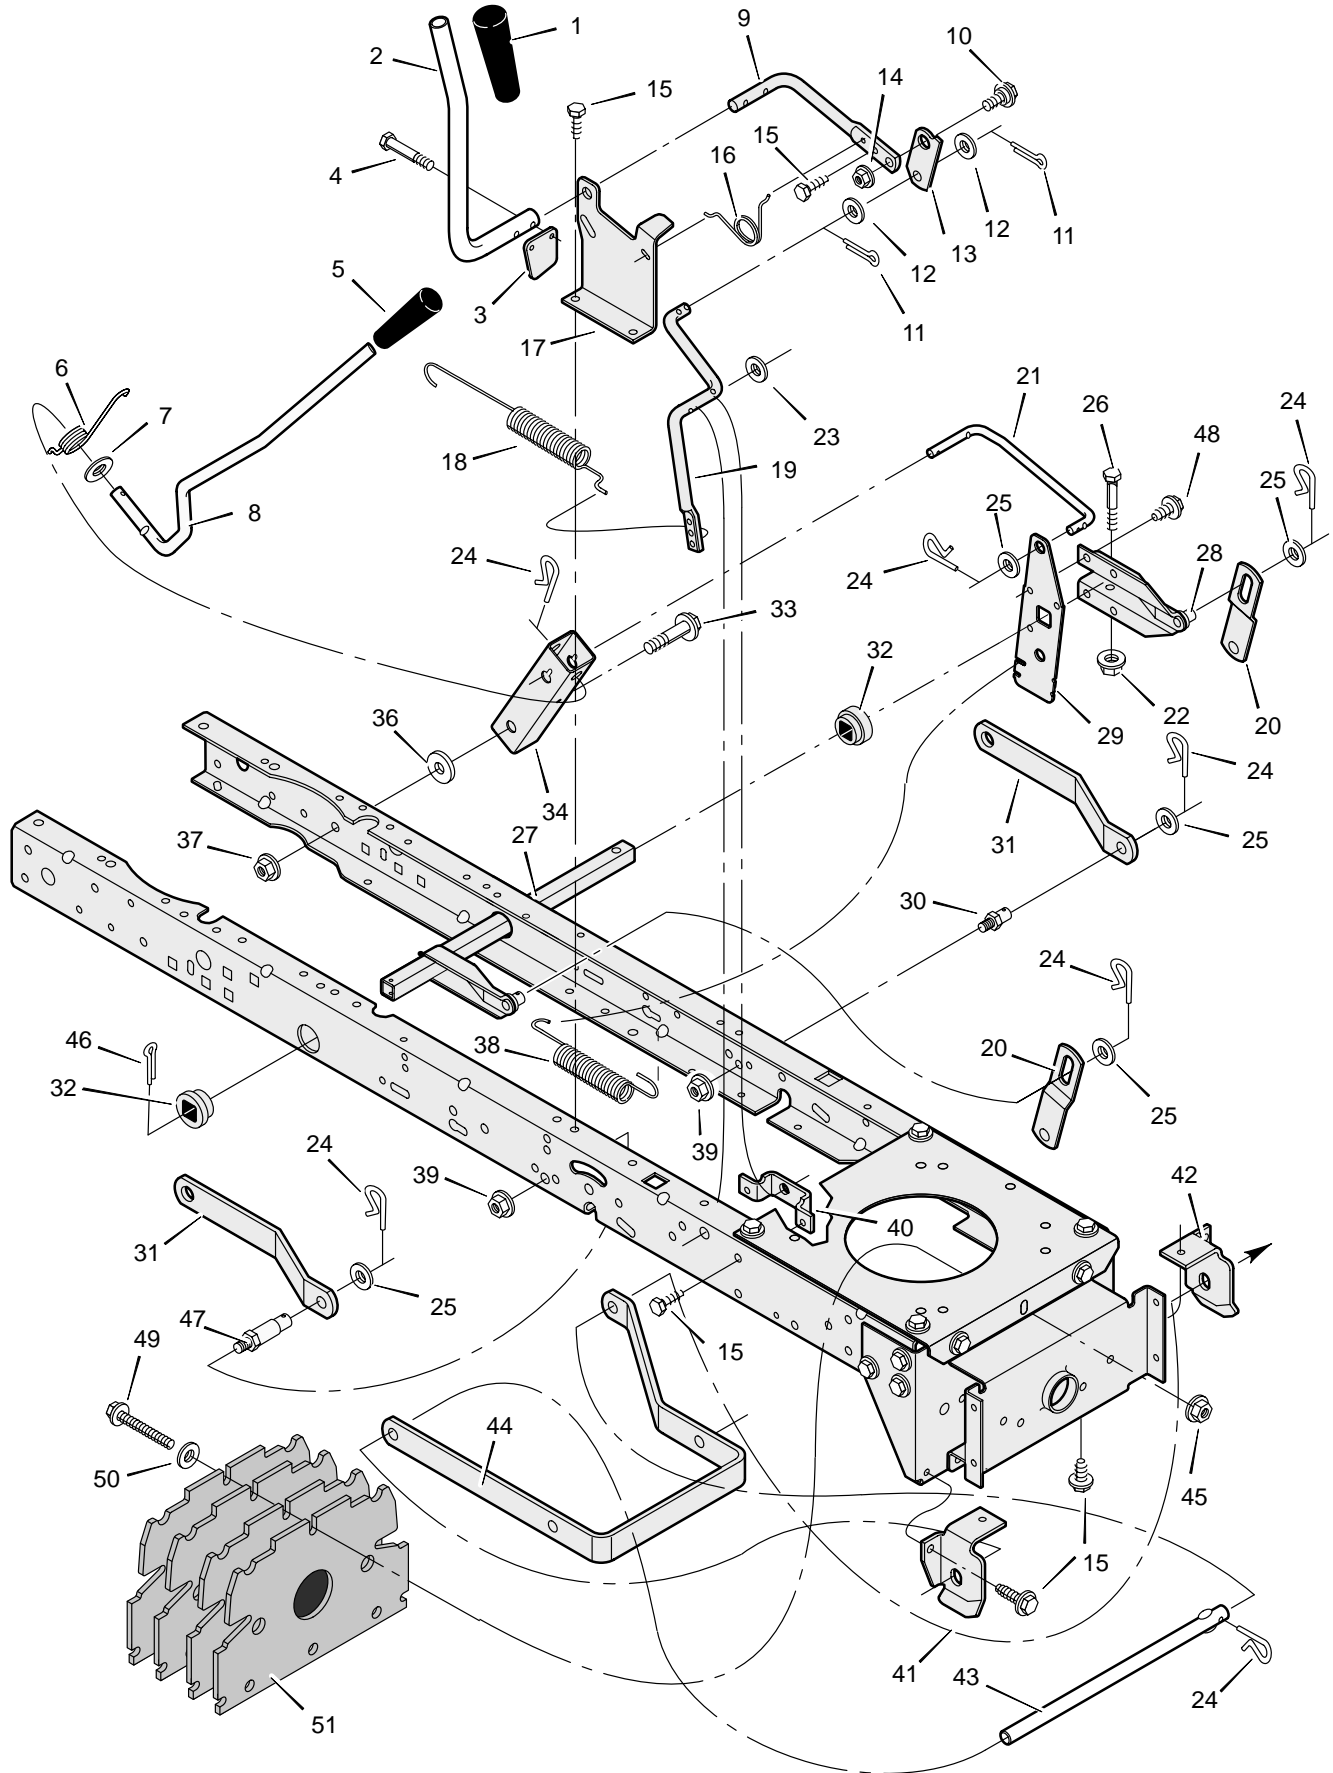

MODEL 31200x50C

REPAIR PARTS MOWER HOUSING SUSPENSION

MODEL 31200x50C

REPAIR PARTS MOWER HOUSING SUSPENSION

Key No.	Description	Part No.	Key No.	Description	Part No.
1	Grip	92698	26	Bolt, Hex	1x74
2	Handle, PTO	94346 Z	27	Arm Assembly, Right Lift	690386E700
3	Pad, Switch	94022 Z	28	Arm, Right Lift	94180E700
4	Bolt	25x3	29	Plate, Lift Arm	94030E700
5	Grip	92697	30	Pin	94067
6	Spring	166x40	31	Bracket, Rear Suspension	94055E700
7	Washer	17x103	32	Bushing, Lift Tube	94065
8	Handle, Lift	690533	33	Bolt, Shoulder	9x53
9	Lever, PTO	94017 Z	34	Bracket, Pivot	94015E700
10	Bolt, Shoulder	9x39	36	Washer	17x191
11	Pin, Cotter	30x20	37	Nut, Flange	15x84
12	Washer	17x102	38	Spring	165x117
13	Link, PTO	94004 Z	39	Nut, Flange	15x68
14	Nut, Flange	15x84	40	Bracket, PTO	94005E700
15	Screw	26x249	41	Hanger, Right Deck	94026E700
16	Spring	166x39	42	Hanger, Left Deck	94027E700
17	Bracket, PTO	94018E700	43	Rod, Hanger	94158Z
18	Spring	165x116	44	Hanger, Front	690381E700
19	Crank, PTO	690394E700	45	Nut, Flange	15x89
20	Link, Lift	94053E700	46	Pin, Cotter	30x49
21	Link, Lift Handle	94028E700	47	Pin, Threaded Shoulder	690382
22	Nut, Flange	15x118	48	Screw	26x49
23	Washer	17x57	49	Bolt, Hex	1x106
24	Pin, Hair	31x4	50	Washer	17x38
25	Washer	17x91	51	Plate, Weight	690370E700