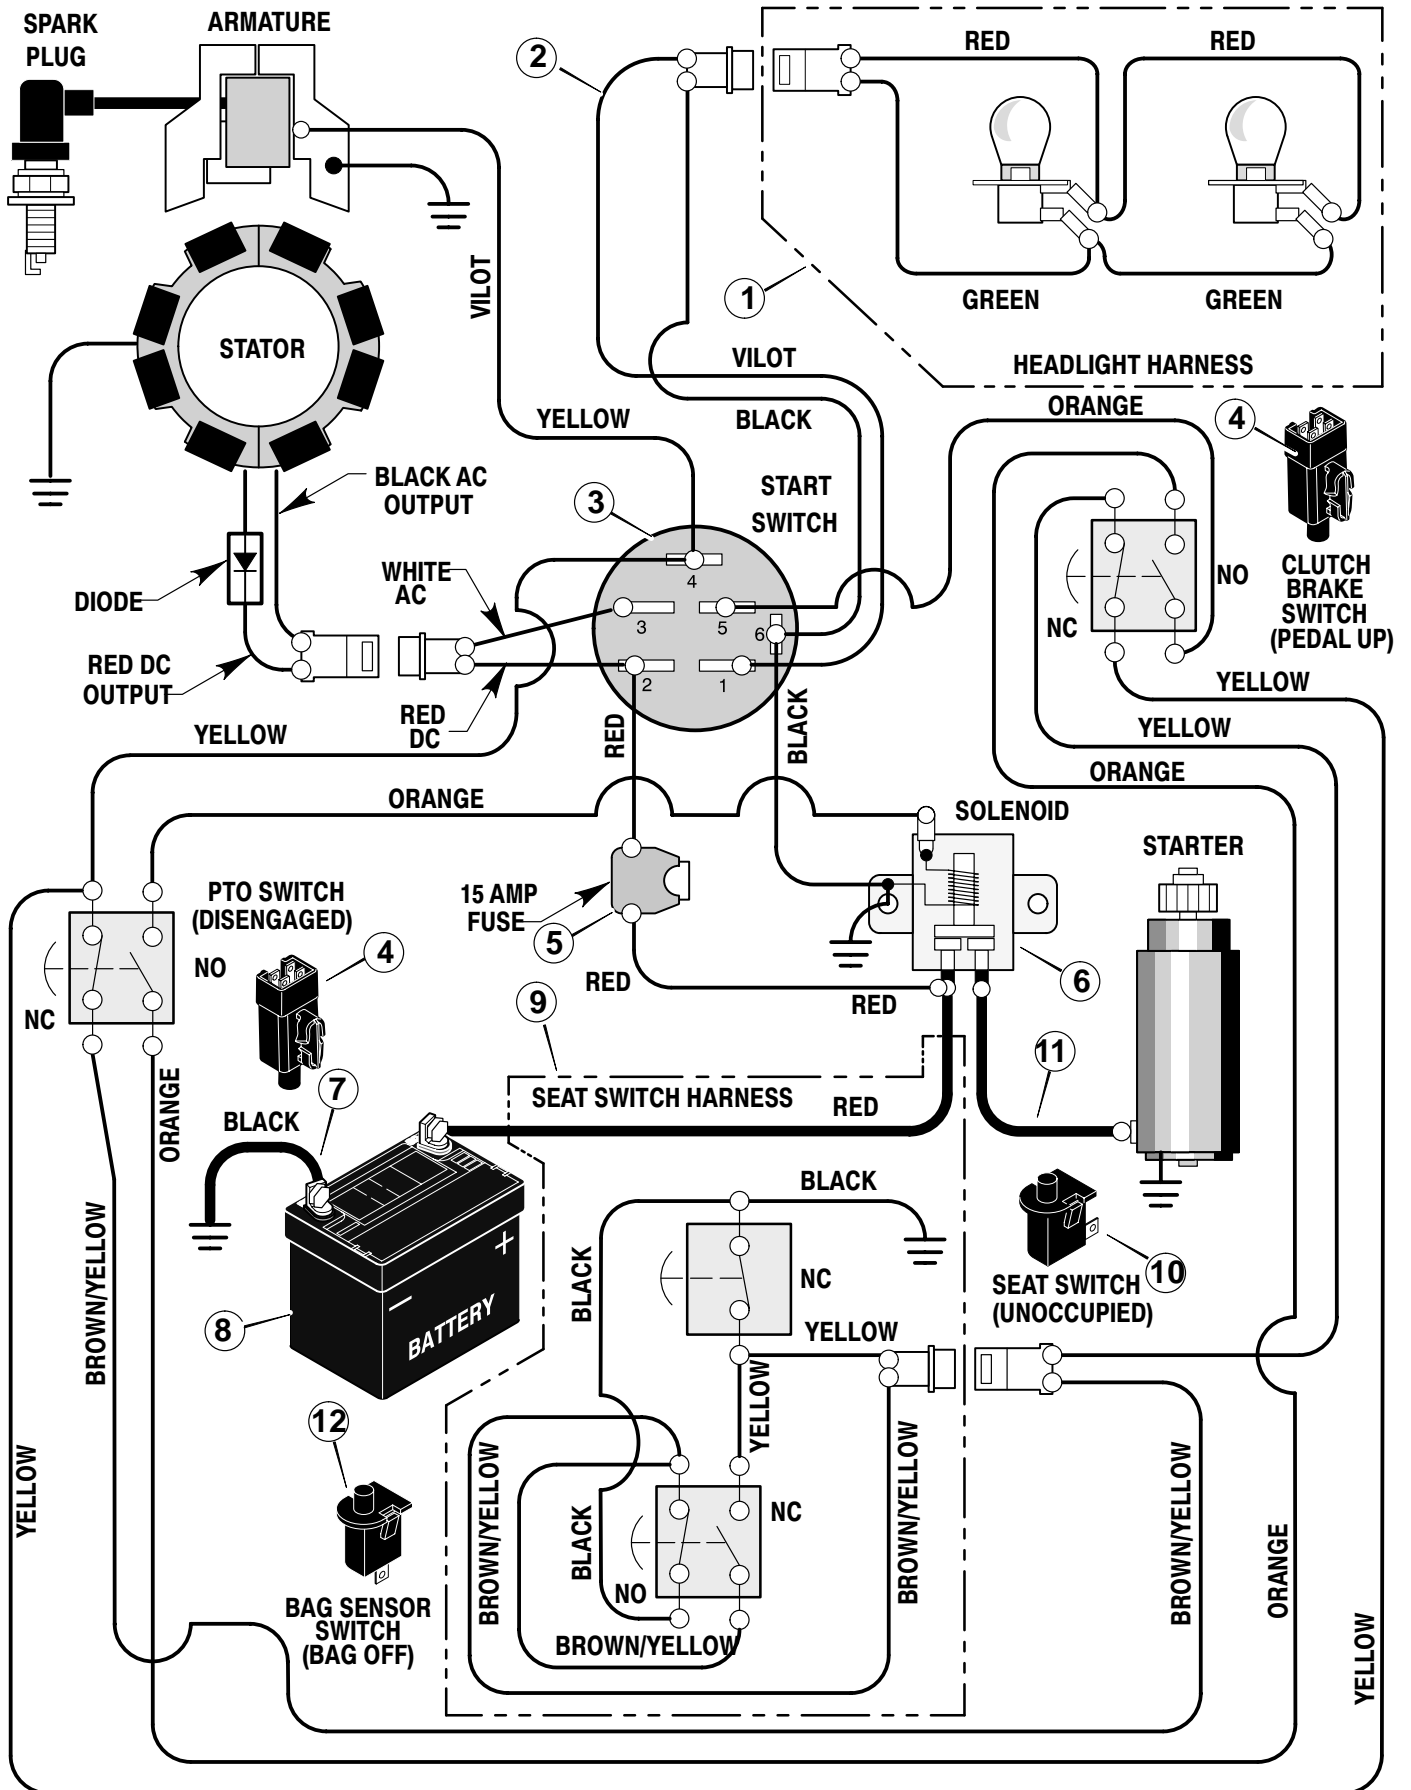

MODEL 31200x50C

REPAIR PARTS ENGINE MOUNT

Key No.	Description	Part No.
1	Fuel Cap	92317
2	Fuel Tank	92342
3	Hose Clamp	95197
4	Fuel Line	23717
5	Hose Clamp	95197
6	Screw	26x201
7	Plate, Engine	94006E700
8	Throttle Control	92371
9	Engine	—
10	Bolt, Engine Mount	25x7
11	Stack Pulley Assembly	690439 Z
12	Lockwasher	19x35
13	Bolt, Hex	1x140
14	Washer	17x170
15	Screw	26x249
16	Gasket	91309
17	Muffler	91271
18	Deflector, Muffler	94099 Z
19	Screw	26x208
20	Bolt, Hex	1x134
21	Guide, Belt	93349
22	Nut, Flange	15x79 Z
23	Guide, Belt	94066
24	Shield, Heat	690293
25	Spacer	93077

MODEL 31200x50C

REPAIR PARTS ELECTRICAL SYSTEM

MODEL 31200x50C

REPAIR PARTS ELECTRICAL SYSTEM

Key No.	Description	Part No.
1	Harness, Light Wire	250x92
	Socket, Light	92372
	Bulb, Light	90084
2	Harness, Chassis Wire	250x93
3	Switch, Ignition	92377
	Key, Ignition	20729
	Nut, Hex	91489
	Cap, Ignition	91488
4	Switch, Limit	94136
5	Fuse	54212
	Holder, Fuse	407078
6	Solenoid	94613
	Screw, Mounting	26x229
	Locknut	15x116
7	Cable, Battery Ground	24x32
	Screw, Ground Cable	26x213
8	Battery	21075
	Bolt, Carriage	2x82
	Wingnut	14x79
9	Harness, Seat Switch Wire	250x94
10	Switch, Seat Sensor	94159
11	Cable	24x31
12	Switch, Bag Sensor	690106