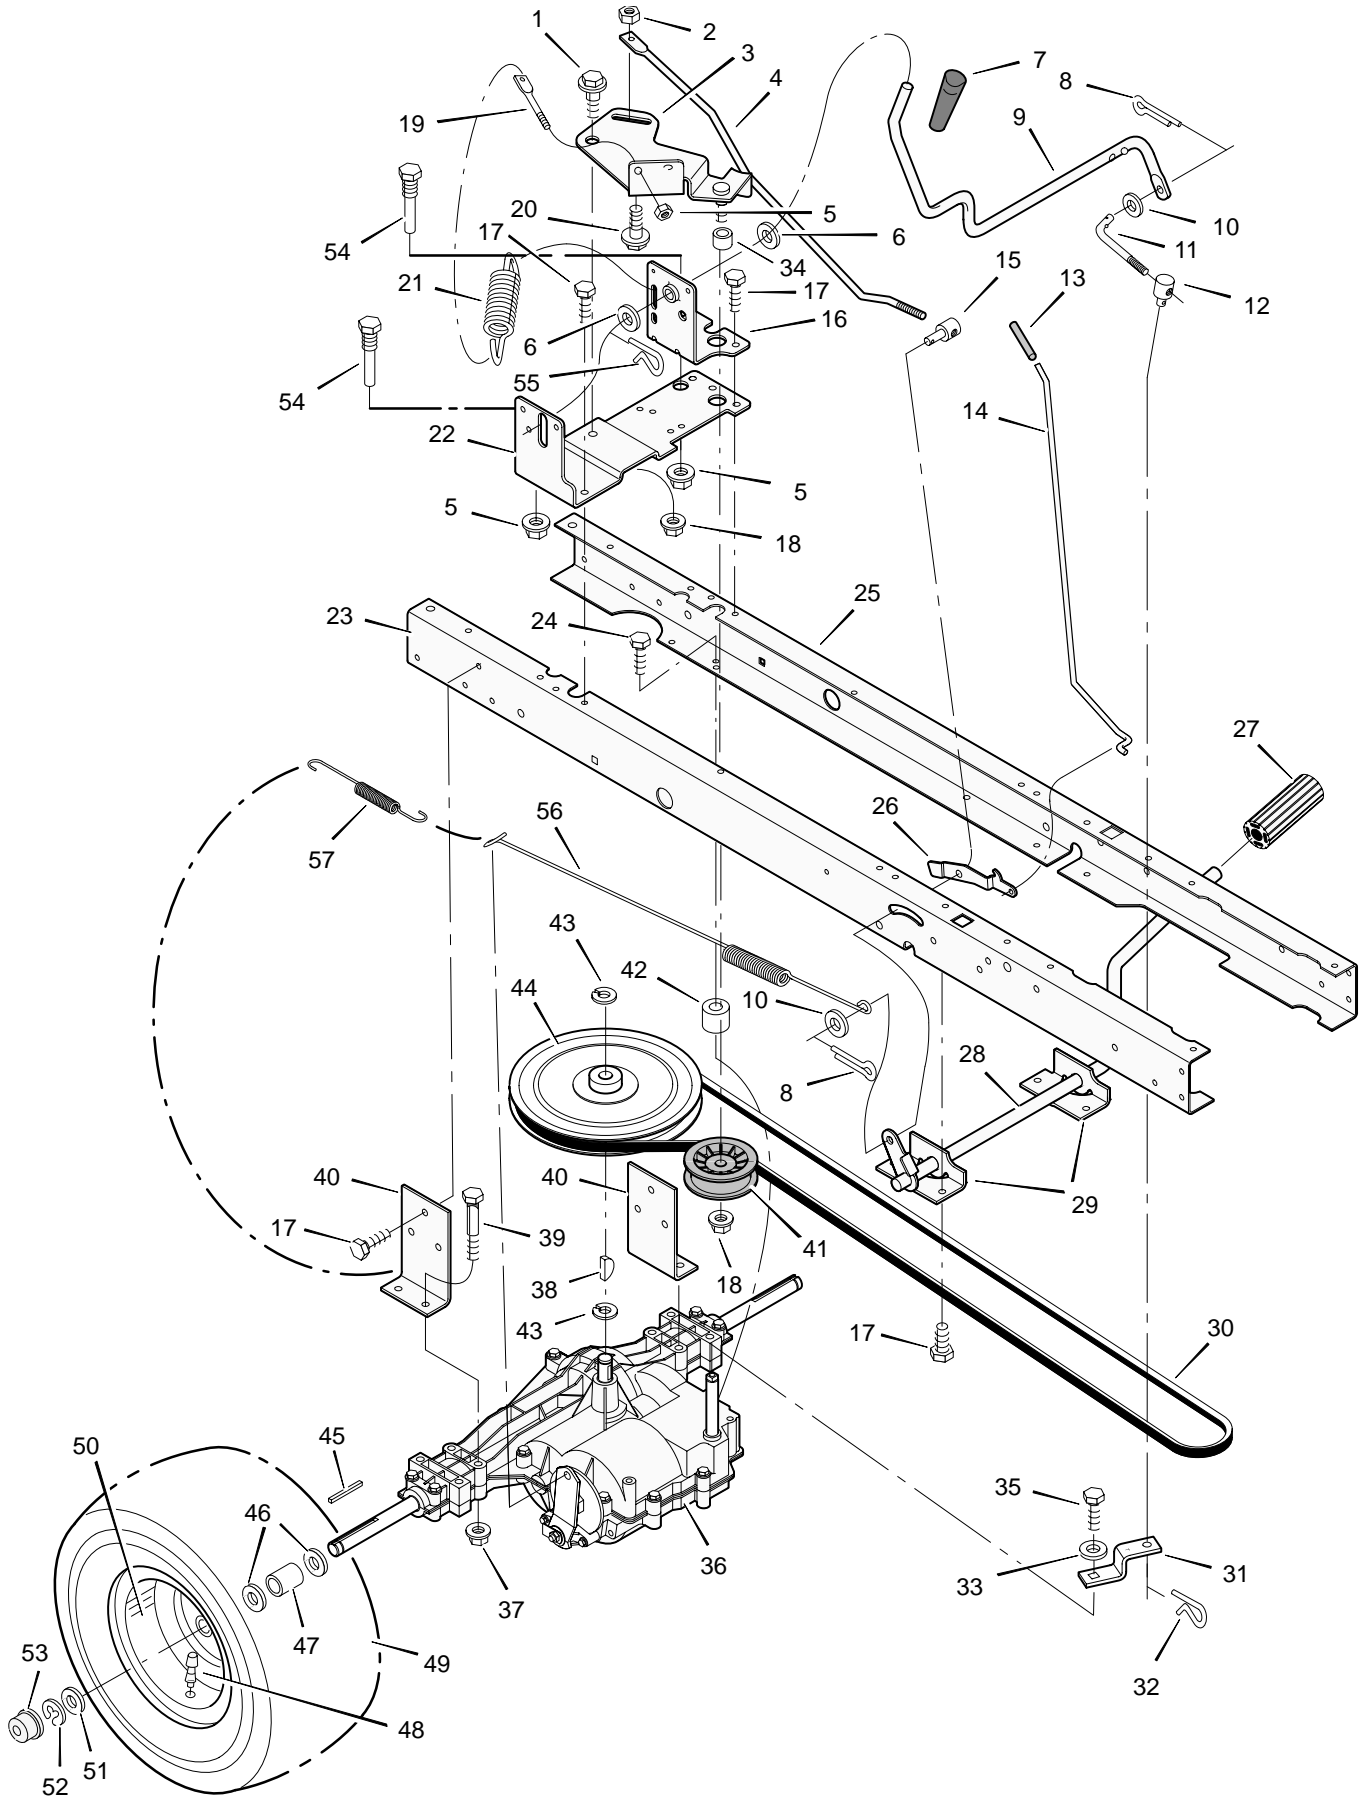

MODEL 31200x50C

REPAIR PARTS MOTION DRIVE

MODEL 31200x50C

REPAIR PARTS MOTION DRIVE

Key No.	Description	Part No.	Key No.	Description	Part No.
1	Bolt, Shoulder	9x39	30	Belt, Motion Drive	37x87
2	Nut, Hex	15x89	31	Yoke, Shift	94031Z
3	Arm, Idler	690273	32	Pin, Hair	31x6
4	Rod, Clutch	94041 Z	33	Washer	17x148
5	Nut	15x79	34	Spacer	690369
6	Washer	17x102	35	Bolt	6x105
7	Grip	92697	36	Transaxle	—
8	Pin, Cotter	30x20	37	Nut	15x88
9	Lever, Shift	94043 Z	38	Key, Woodruff	20697
10	Washer	17x47	39	Bolt	1x155
11	Link, Shift	94044 Z	40	Bracket, Transaxle	94008E700
12	Nut, Adjuster	21920	41	Pulley	690409
13	Grip	91079	42	Spacer	94132
14	Rod, Parking Brake	95005 Z	43	E-Ring	11x7
15	Nut, Adjuster	94815	44	Pulley, Drive	95094
16	Bracket, Shift	94034E700	45	Key, Square	21553
17	Screw	26x249	46	Washer	17x160
18	Nut	15x84	47	Spacer, Transaxle	690554 Z
19	Mount, Stud Spring	94042 Z	48	Stem, Valve	24373
20	Bolt, Shoulder	9x54	49	Tire *	776114
21	Spring, Extension	165x116	—	Tube	407049
22	Bracket, Shifter	690166E700	50	Wheel & Tire Assembly	690376-601
23	Frame, Right	1001124E700	51	Washer	17x195
24	Screw	25x12	52	E-Ring	11x3
25	Frame, Left	1001123E700	53	Hub Cap	94618
26	Latch, Parking Brake	94045 Z	54	Guide, Belt	93349
27	Pedal	21544	55	Pin, Hair	31x4
28	Lever, Brake/Clutch	94038E700	56	Spring, Extension	165x141
29	Bracket, Pedal	1001117E700	57	Spring, Extension	165x92