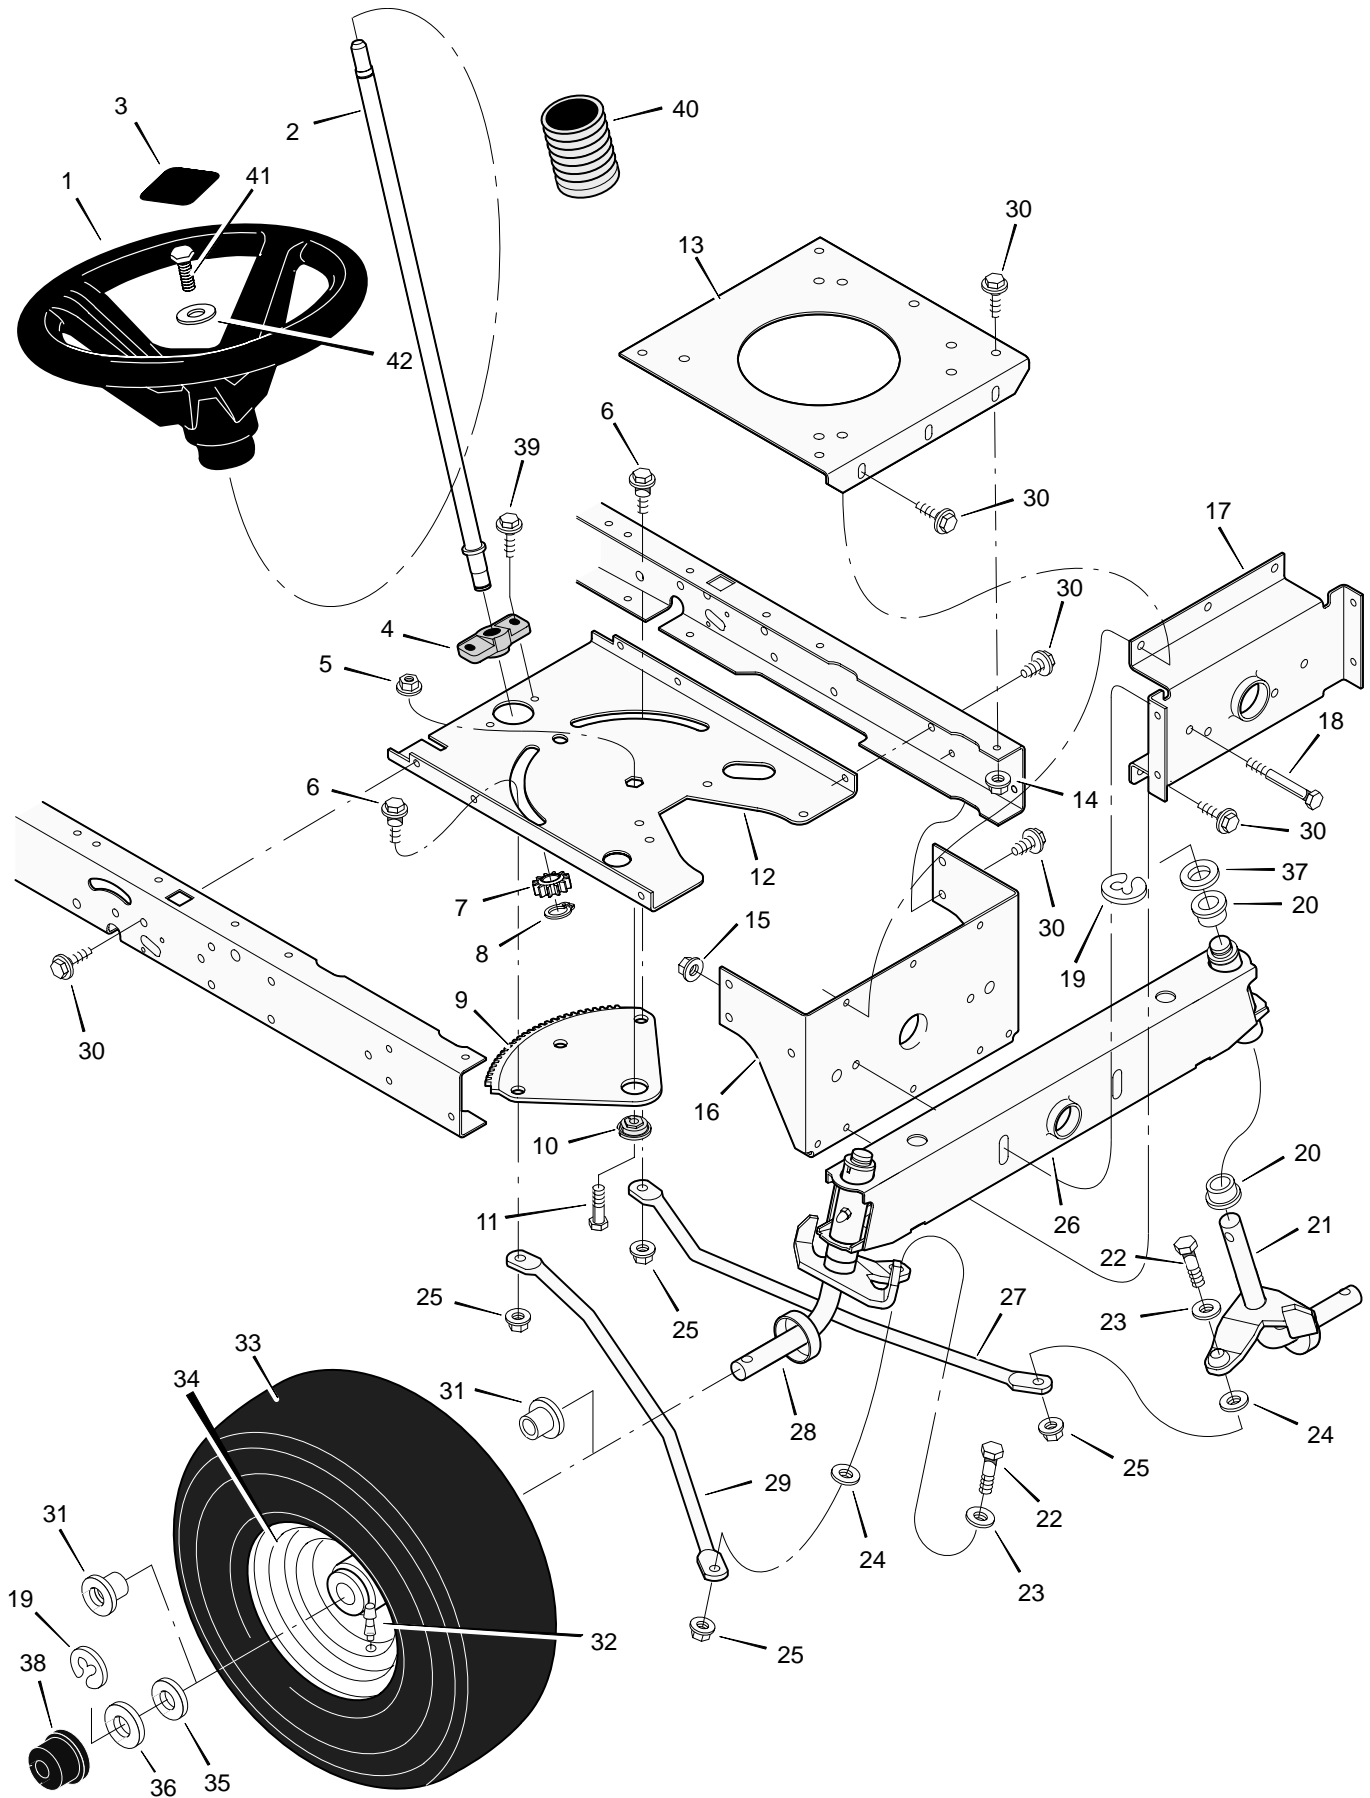

MODEL 31200x50C

REPAIR PARTS STEERING

MODEL 31200x50C

REPAIR PARTS STEERING

Key No.	Description	Part No.	Key No.	Description	Part No.
1	Wheel, Steering	95184	23	Washer	17x104
2	Post, Steering	690626	24	Washer	17x53 Z
3	Insert, Steering Wheel	711325	25	Nut, Flange	15x84
4	Bearing	94124	26	Axle Assembly	690210E700
5	Nut, Flange	15x111	27	Drag Link, Left	95329E700
6	Bolt, Shoulder	9x57	28	Spindle Assembly, Right	95182E700
7	Gear, Pinion	690183E700	29	Drag Link, Right	95328E700
8	Ring, Snap	11x25	30	Screw	26x249
9	Gear, Sector	94121E700	31	Bearing, Wheel	91334
10	Bearing	94123	32	Stem, Valve	24373
11	Bolt	1x84	33	Tire *	90594
12	Plate, Steering	1001121E700	—	Tube	407046
13	Plate, Engine	94006E700	34	Wheel and Tire Assembly	690377-601
14	Nut, Flange	15x88	35	Washer	17x195
15	Nut, Flange	15x118	36	Washer	17x113
16	Bracket, Hanger	94013E700	37	Washer	17x83
17	Axle, Hanger	94007E700	38	Hub Cap	94618
18	Bolt	1x146	39	Screw	26x267
19	E-ring	11x3	40	Bellows	92059
20	Bearing	690150	41	Bolt	25x3
21	Spindle Assembly, Left	95183E700	42	Washer	17x146
22	Bolt	1x111			

* When you order a tire, make sure to give the brand name of the tire so that the tread pattern on the tire will match.