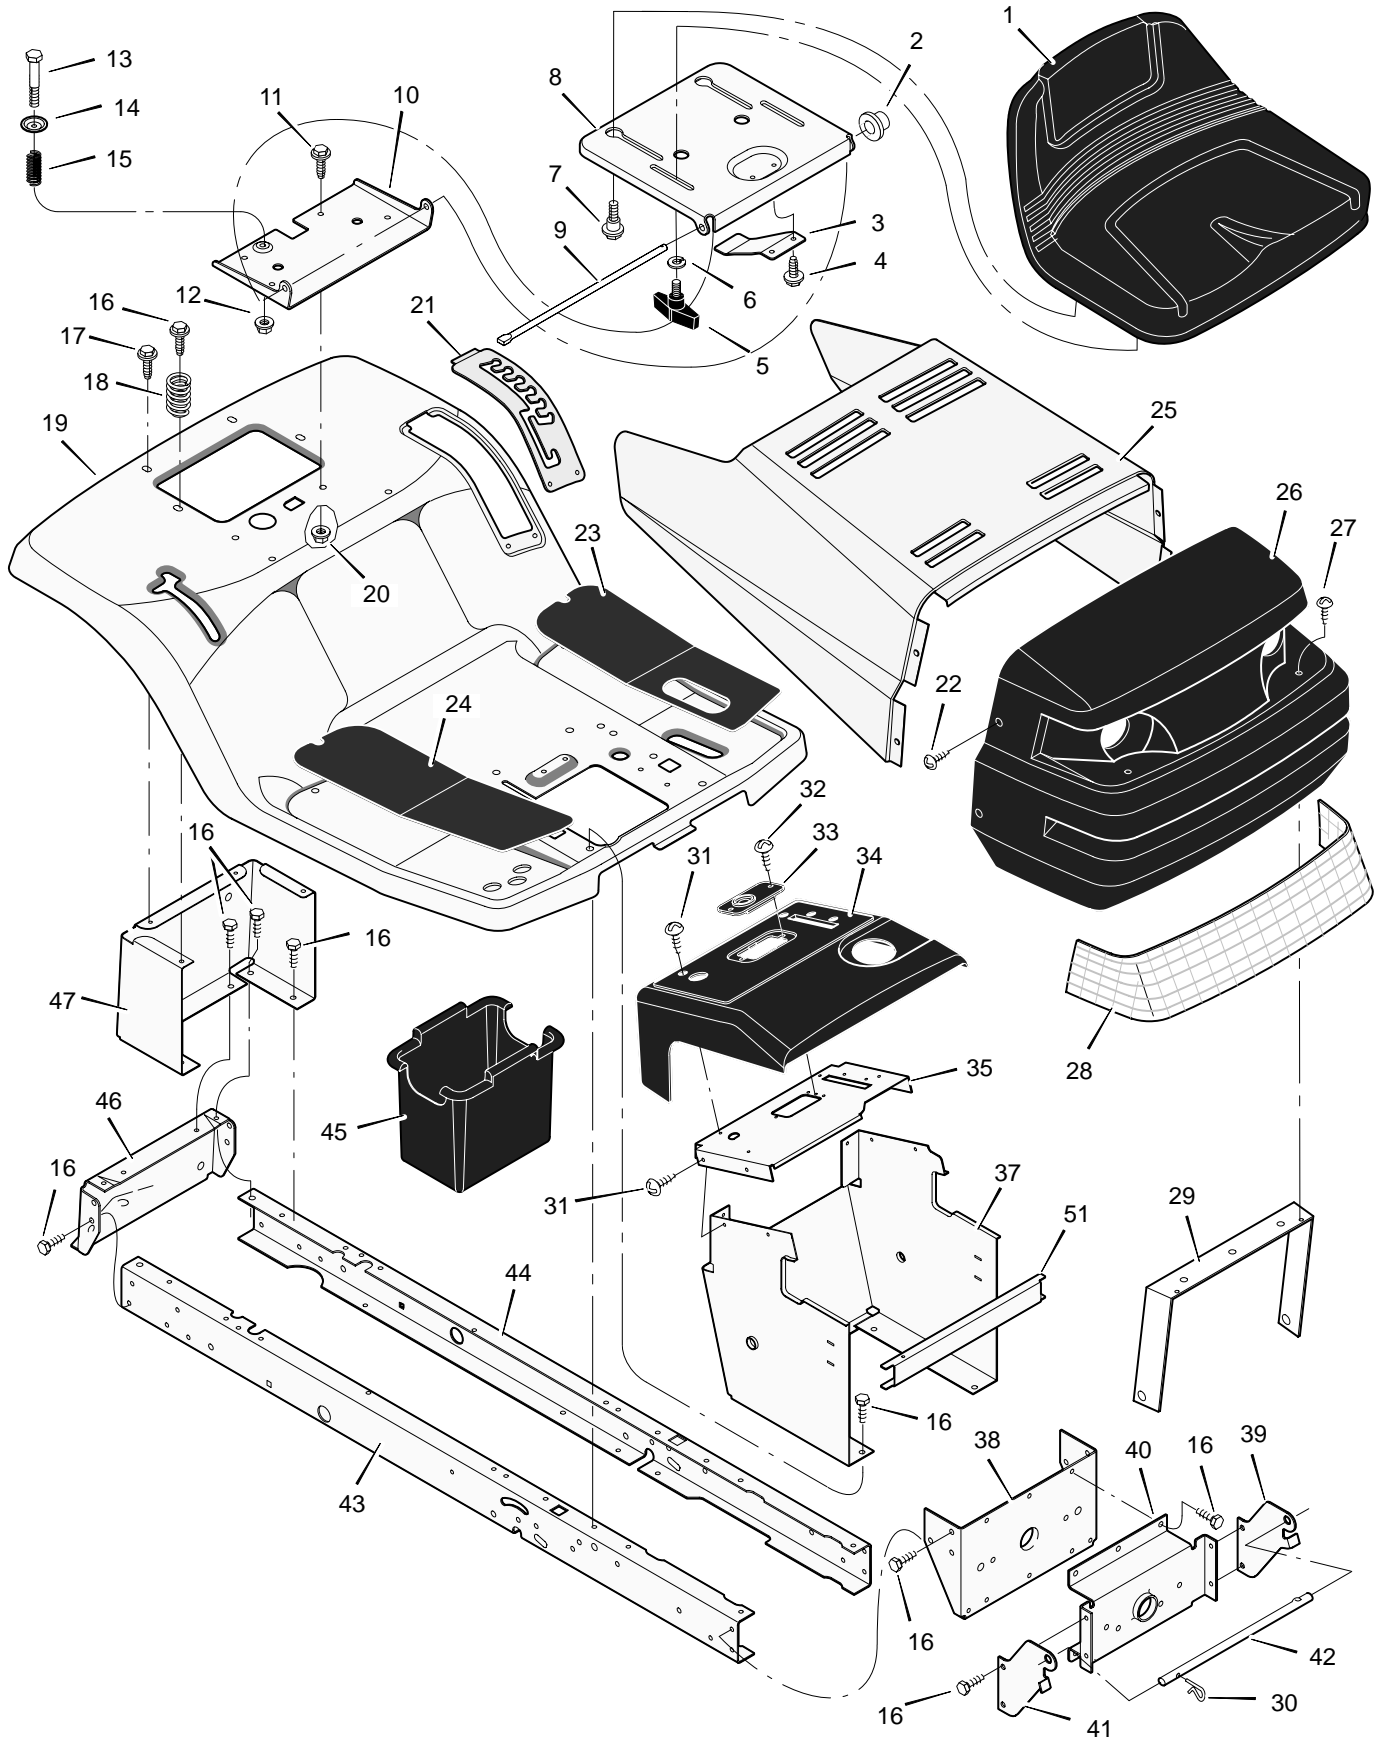

MODEL 31200x50C

REPAIR PARTS CHASSIS & HOOD

MODEL 31200x50C

REPAIR PARTS CHASSIS & HOOD

Key No.	Description	Part No.	Key No.	Description	Part No.
1	Seat	690567	26	Grille Assembly (Includes Lens)	94867E700
2	Cap, Push On	28x23	27	Screw	26x239
3	Spring	94057	28	Lens	92344
4	Screw	26x229	29	Brace, Grille	92448
5	Bolt, Wing	1001054	30	Pin, Hair	31x4
6	Washer	17x47	31	Screw	26x270
7	Bolt, Shoulder	9x56	32	Screw	26x239
8	Support, Seat	94154E700	33	Bearing, Steering	94214
9	Rod, Pivot	94156 Z	34	Dash	95033E717
10	Bracket, Pivot	94153E700	35	Plate, Dash	94211E700
11	Bolt	1x45	36	Panel, Access	93007E700
12	Nut	15x89	37	Support, Dash	95323E700
13	Bolt, Shoulder	9x55	38	Bracket, Rear Hanger	94013E700
14	Washer	94155 Z	39	Support, Left Grille	690544E700
15	Spring	164x31	40	Axle, Hanger	94007E700
16	Screw	26x249	41	Support, Right Grille	690543E700
17	Screw	26x263	42	Rod, Pivot	92332 Z
18	Spring	164x30	43	Frame, Right	1001124E700
19	Deck, Seat	95249E245	44	Frame, Left	1001123E700
20	Nut	15x88	45	Container, Battery	690424
21	Plate, Index	94151E700	46	Plate, Hitch	1001002E700
22	Screw	9x47	47	Panel, Rear	690434E700
23	Mat, Left	94371	51	Channel	94215E700
24	Mat, Right	94372	—	Instruction Book and Parts List	F-010716L
25	Hood	92333E245			