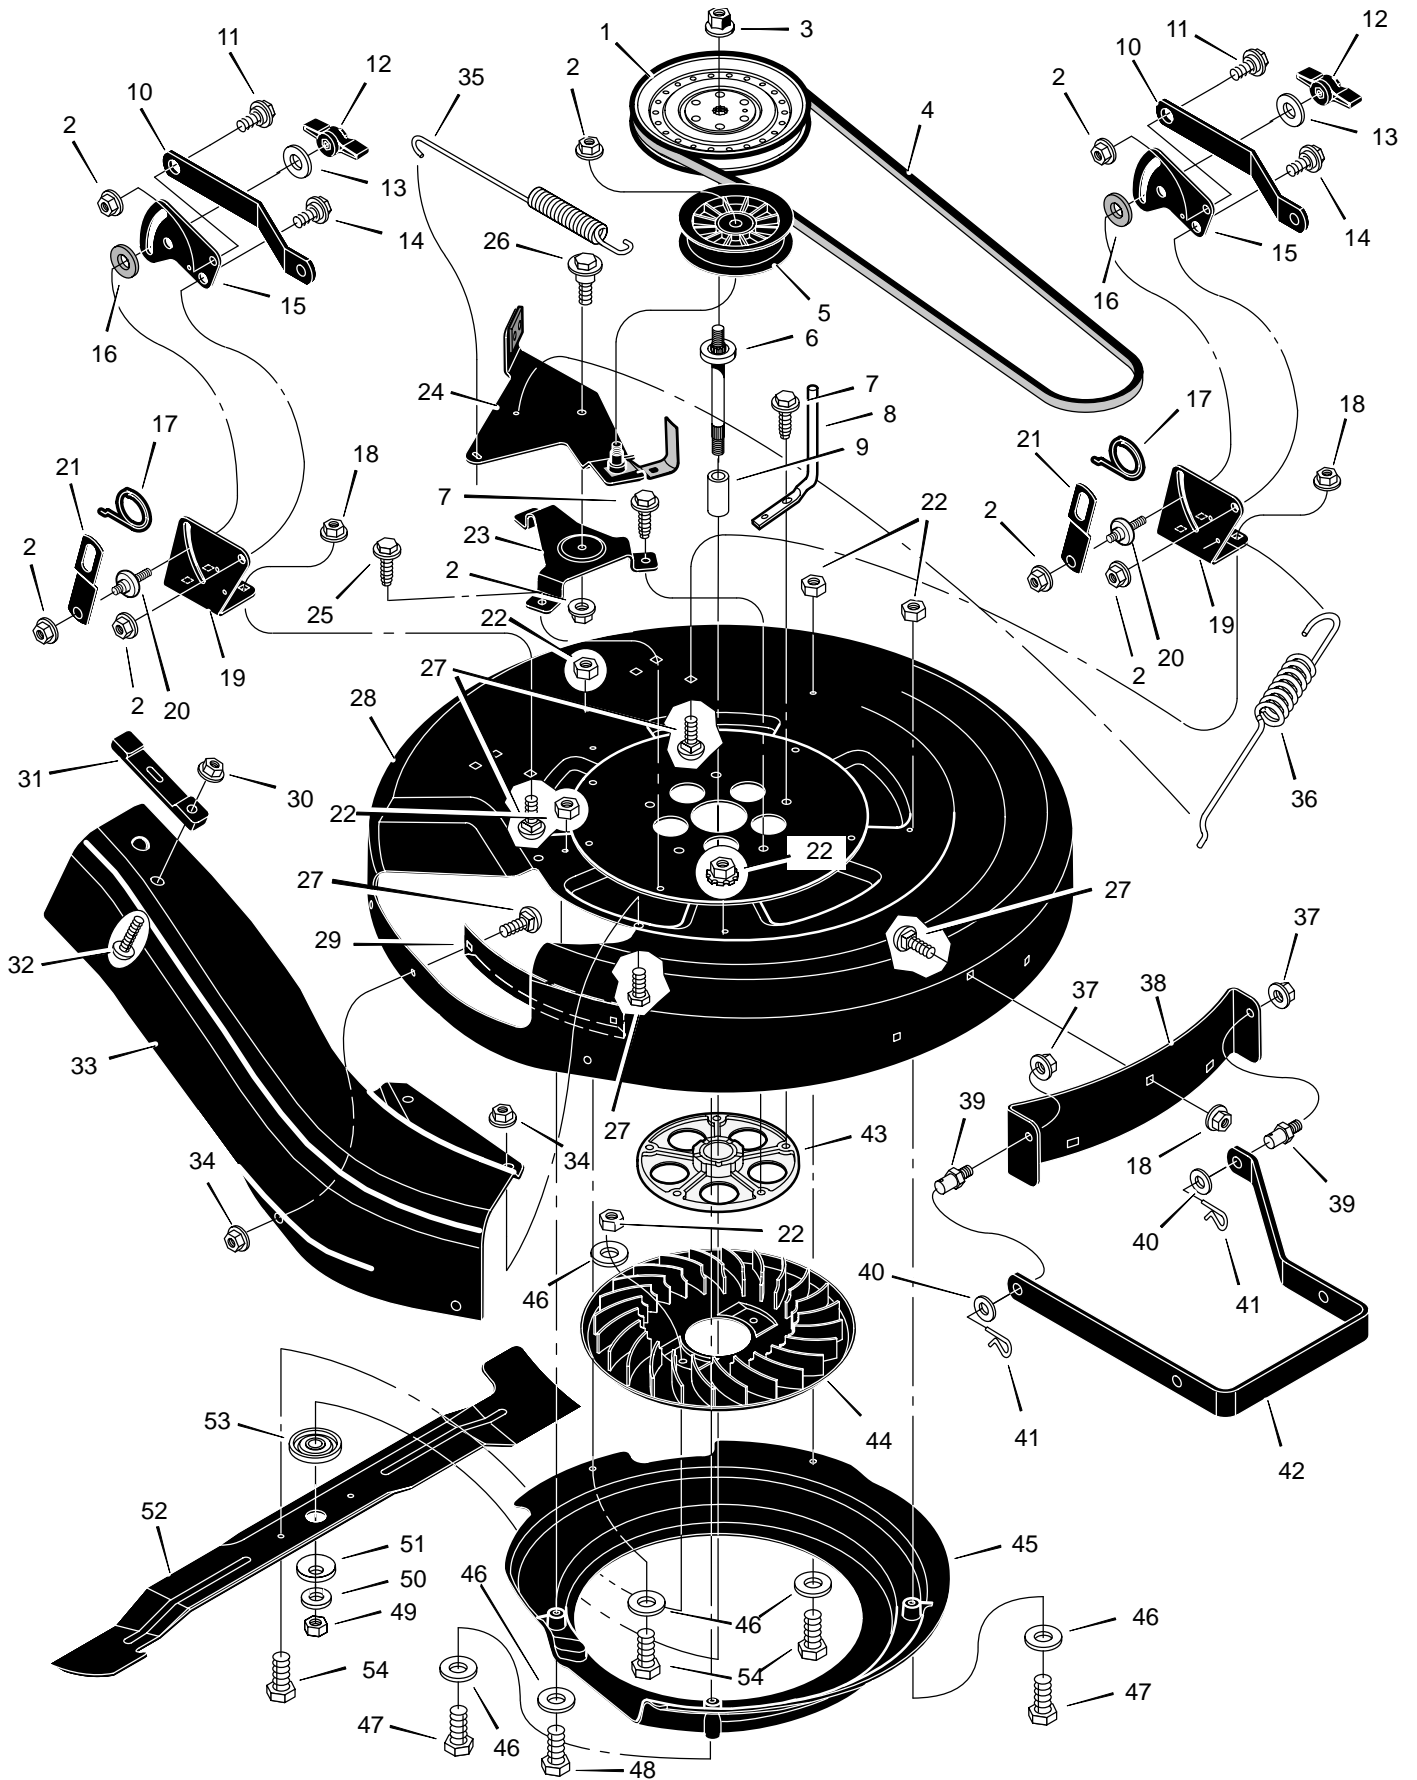

MODEL 312000x98A

REPAIR PARTS MOWER HOUSING

MODEL 312000x98A

REPAIR PARTS MOWER HOUSING

Key No.	Description	Part No.	Key No.	Description	Part No.
1	Pulley	690432	29	Baffle	690399E700
2	Nut, Flange	015x84	30	Nut, Flange	015x89
3	Nut	15x121	31	Strap, Rubber	054695
4	Belt, Blade	037x74	32	Screw	01x139
5	Pulley, Idler	690387	33	Extension, Chute	690367
6	Mandrel	094129	34	Nut	015x79
7	Screw	0025x7	35	Spring, PTO	165x118
8	Guide, Belt	092424	36	Spring, Extension	165x140
9	Spacer	094130	37	Nut, Flange	15x84
10	Bracket, Rear Suspension	094055E700	38	Bracket, Front Deck	690380E700
11	Bolt, Shoulder	009x52	39	Pin, Threaded Shoulder	094067
12	Knob	094068	40	Washer	017x91
13	Washer	017x45	41	Pin, Hair	0031x4
14	Bolt, Shoulder	009x51	42	Hanger, Front	690381E700
15	Plate, Suspension	690379E700	43	Housing, Jackshaft	094305
16	Pad, Friction	094137	44	Fan, Assist	690359
17	Spring	166x43	45	Housing, Fan	690360
18	Nut, Flange	015x79	46	Washer	017x37 Z
19	Bracket, Rear Deck	690378E700	47	Bolt	001x71
20	Pin, Hanger	095194	48	Bolt	01x106
21	Link, Lift	094053	49	Nut	15x100
22	Nut	15x116	50	Washer	17x165
23	Bracket, Idler Arm	690427E700	51	Washer, Belleville	17x166
24	Assembly, Idler Arm & Pad	690647	52	Blade	690398E701
25	Screw	26x249	53	Adapter, Blade	092466
26	Bolt, Shoulder	009x39	54	Bolt	01x121
27	Bolt, Carriage	002x64	1-54	Blade Housing, Complete	776110
28	Housing, Blade	690596