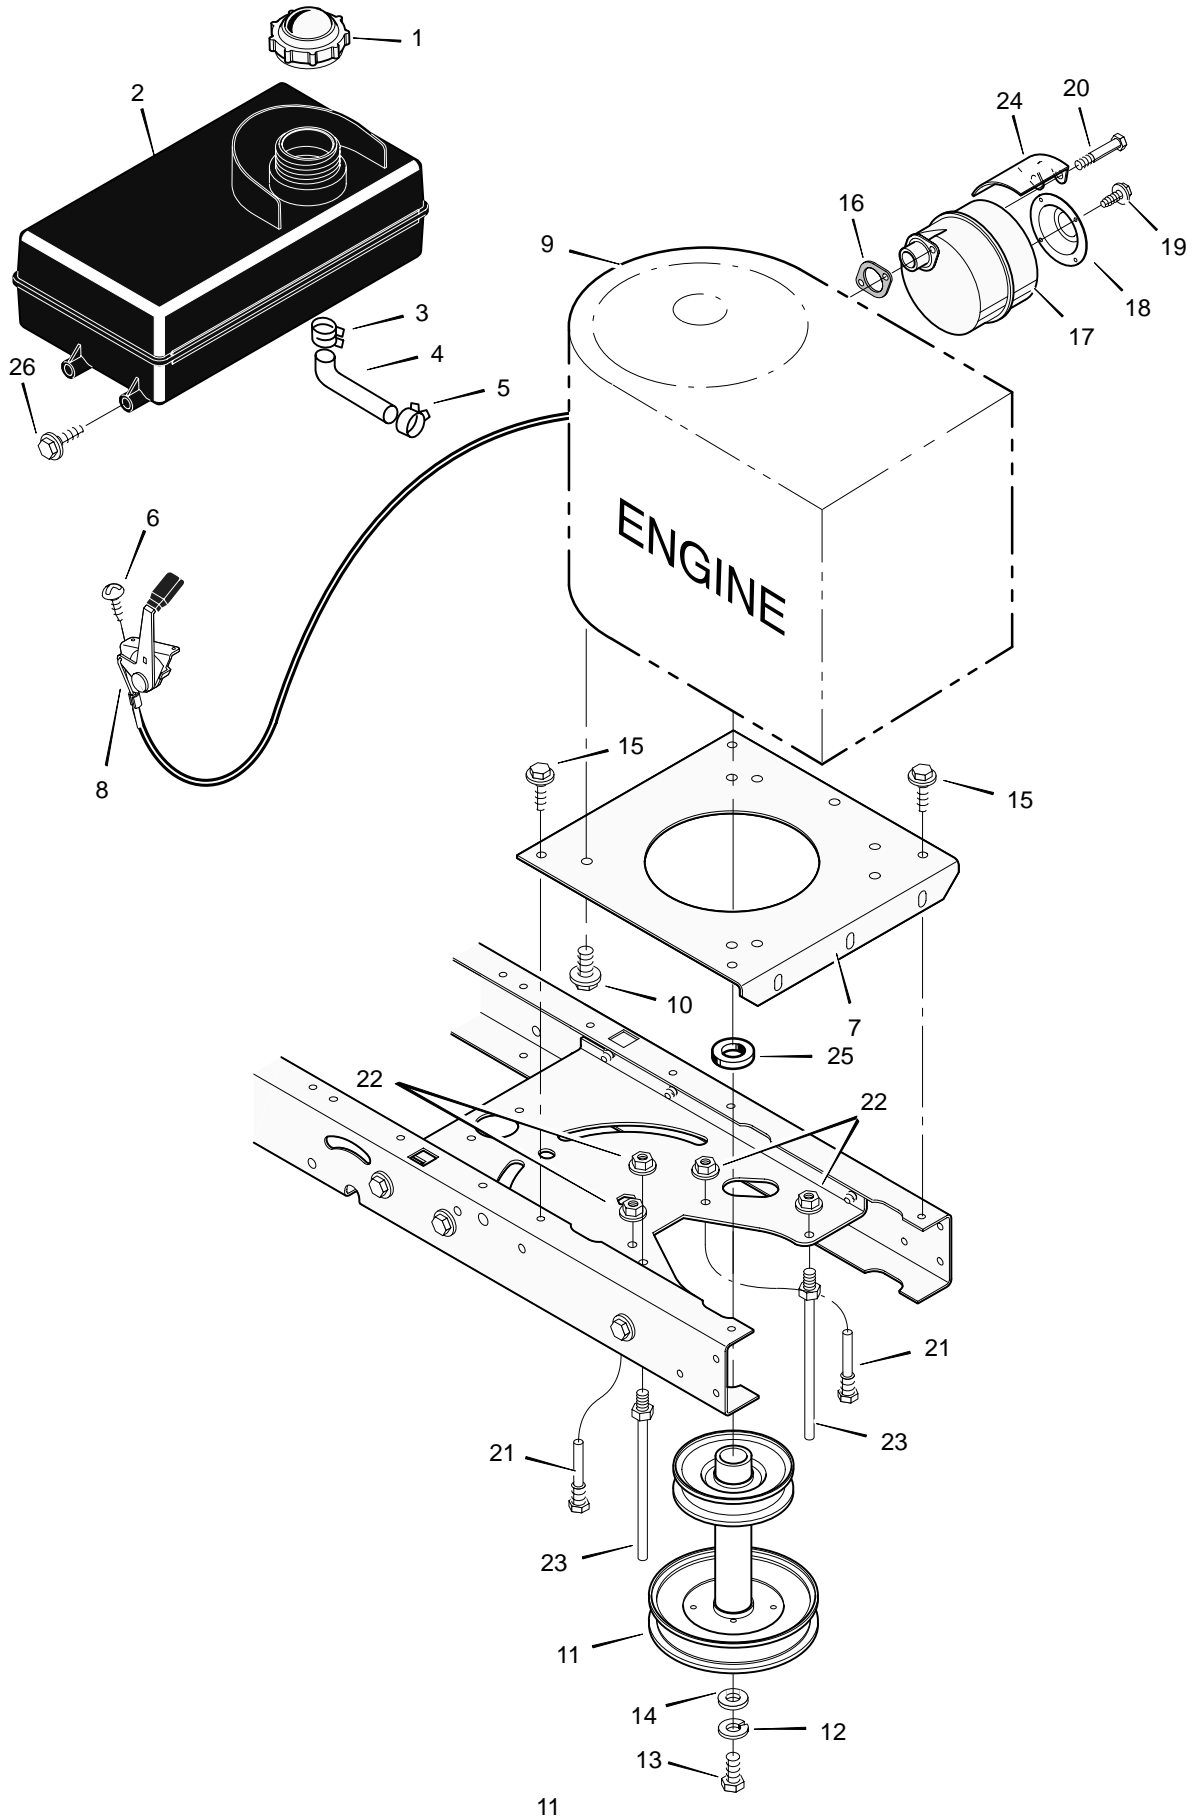

MODEL 312000x98A

REPAIR PARTS ENGINE MOUNT

MODEL 312000x98A

REPAIR PARTS ENGINE MOUNT

Key No.	Description	Part No.
1	Fuel Cap	092317
2	Fuel Tank	094073
3	Hose Clamp	095197
4	Fuel Line	023717
5	Hose Clamp	095197
6	Screw	26x201
7	Plate, Engine	094006E700
8	Throttle Control	091989
9	Engine	—
10	Bolt, Engine Mount	0025x7
11	Stack Pulley Assembly	690439 Z
12	Lockwasher	019x35
13	Bolt, Hex	1x140
14	Washer	17x170
15	Screw	26x249
16	Gasket	091309
17	Muffler	091271
18	Deflector, Muffler	1001350
19	Screw	26x208
20	Bolt, Hex	01x134
21	Guide, Belt	094384
22	Nut, Flange	015x79 Z
23	Guide, Belt	094066
24	Shield, Heat	091277
26	Screw	26x253
25	Spacer	093077