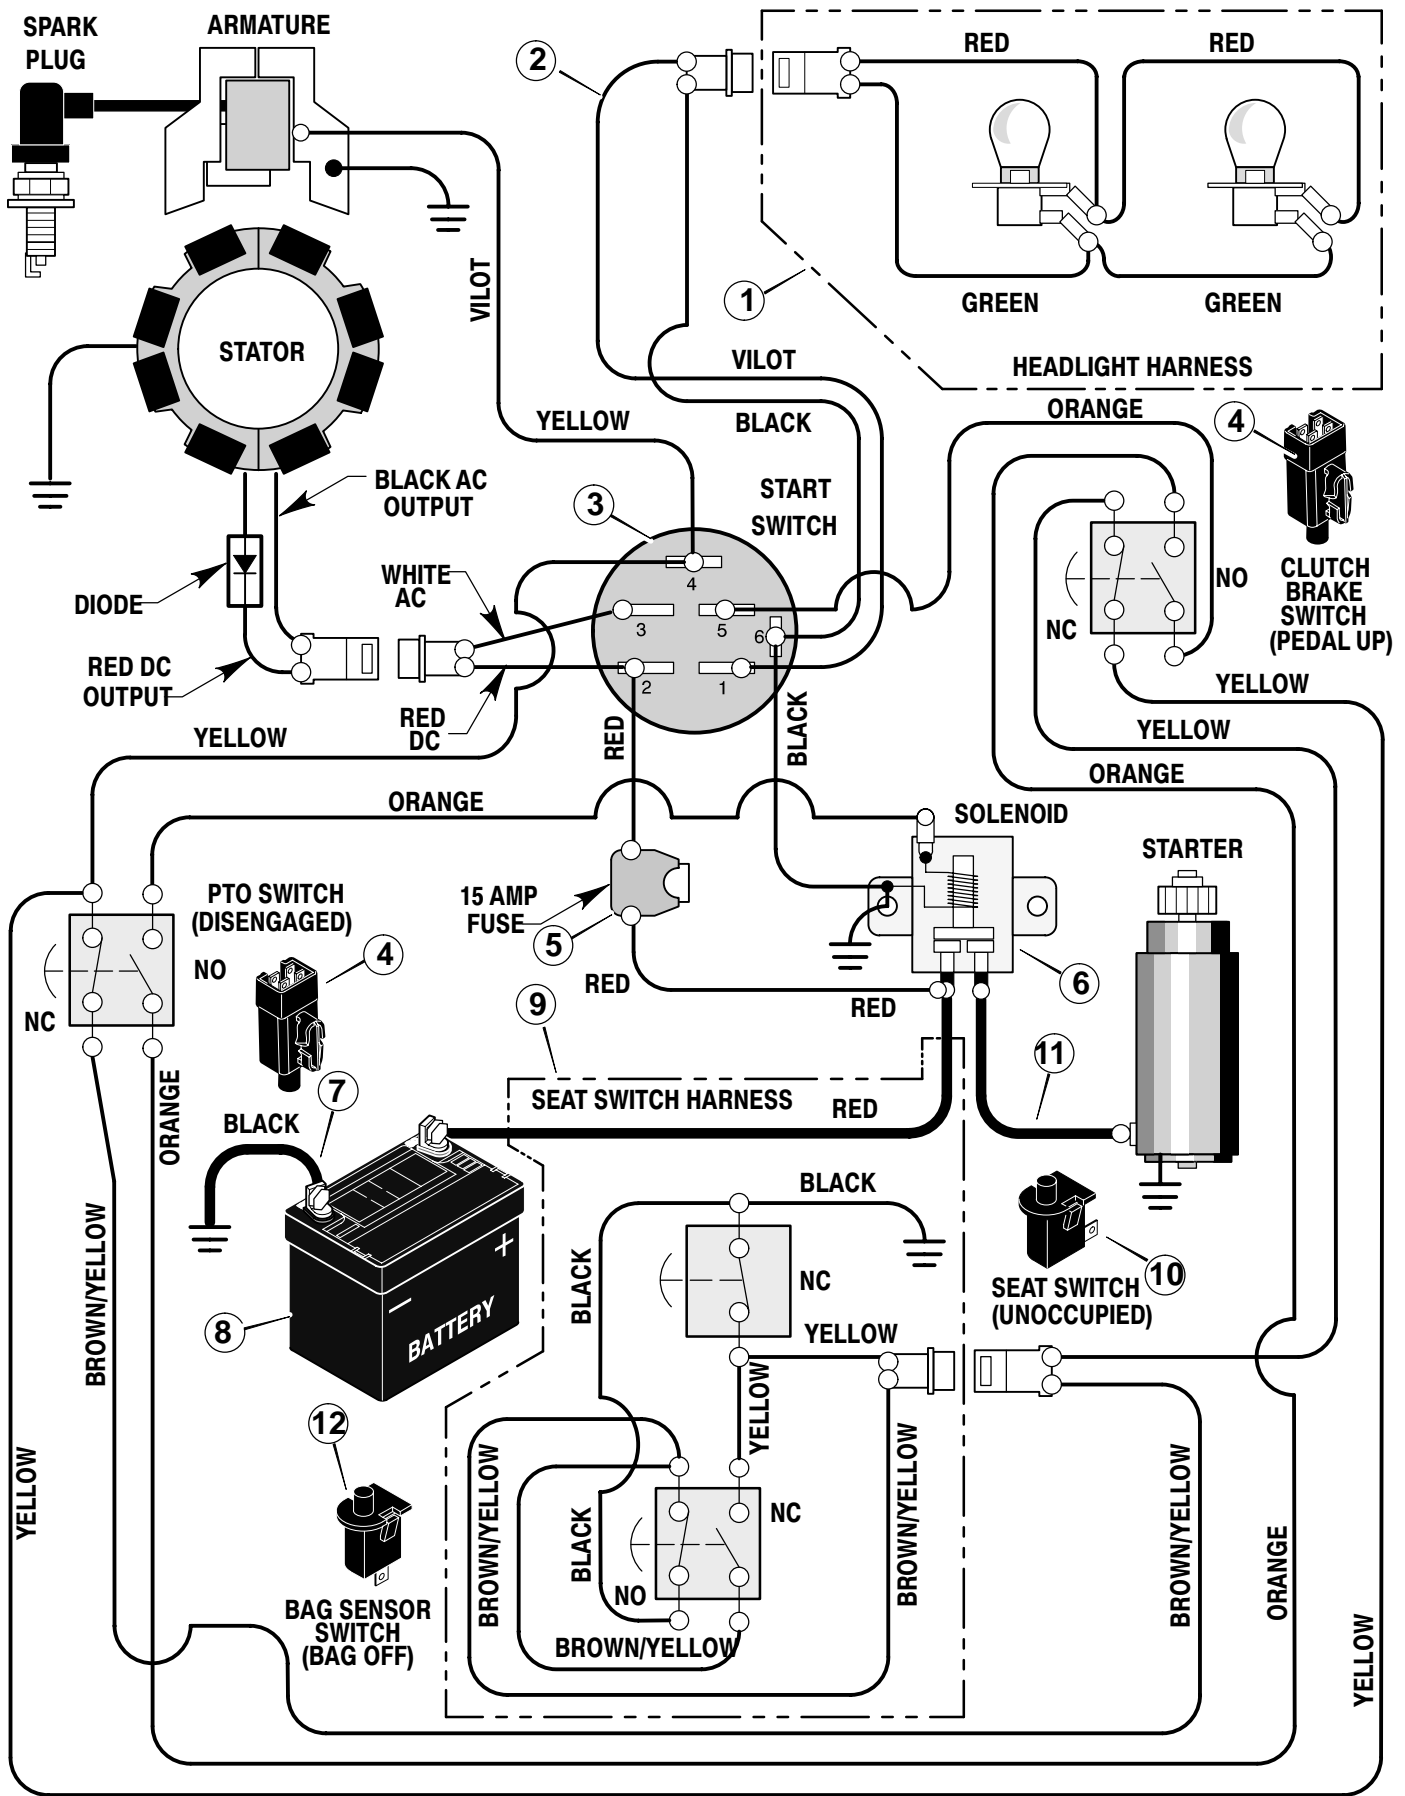

MODEL 312000x98A

REPAIR PARTS ENGINE MOUNT

MODEL 312000x98A

REPAIR PARTS ENGINE MOUNT

Key No.	Description	Part No.
1	Fuel Cap	092317
2	Fuel Tank	094073
3	Hose Clamp	095197
4	Fuel Line	023717
5	Hose Clamp	095197
6	Screw	26x201
7	Plate, Engine	094006E700
8	Throttle Control	091989
9	Engine	—
10	Bolt, Engine Mount	0025x7
11	Stack Pulley Assembly	690439 Z
12	Lockwasher	019x35
13	Bolt, Hex	1x140
14	Washer	17x170
15	Screw	26x249
16	Gasket	091309
17	Muffler	091271
18	Deflector, Muffler	1001350
19	Screw	26x208
20	Bolt, Hex	01x134
21	Guide, Belt	094384
22	Nut, Flange	015x79 Z
23	Guide, Belt	094066
24	Shield, Heat	091277
26	Screw	26x253
25	Spacer	093077

MODEL 312000x98A

REPAIR PARTS ELECTRICAL SYSTEM

MODEL 312000x98A

REPAIR PARTS ELECTRICAL SYSTEM

Key No.	Description	Part No.
1	Harness, Light Wire	250x92
	Socket, Light	092372
	Bulb, Light	090084
2	Harness, Chassis Wire	250x93
3	Switch, Ignition	092377
	Key, Ignition	200729
	Nut, Hex	091489
	Cap, Ignition	091488
4	Switch, Limit	094136
5	Fuse	054212
	Holder, Fuse	407078
6	Solenoid	094613
	Screw, Mounting	026x229
	Locknut	15x116
7	Cable, Battery Ground	024x32
	Screw, Ground Cable	26x213
8	Battery	021075
	Bolt, Carriage	002x82
	Wingnut	14x79
9	Harness, Seat Switch Wire	250x94
10	Switch, Seat Sensor	094159
11	Cable	024x31
12	Switch, Bag Sensor	0690106