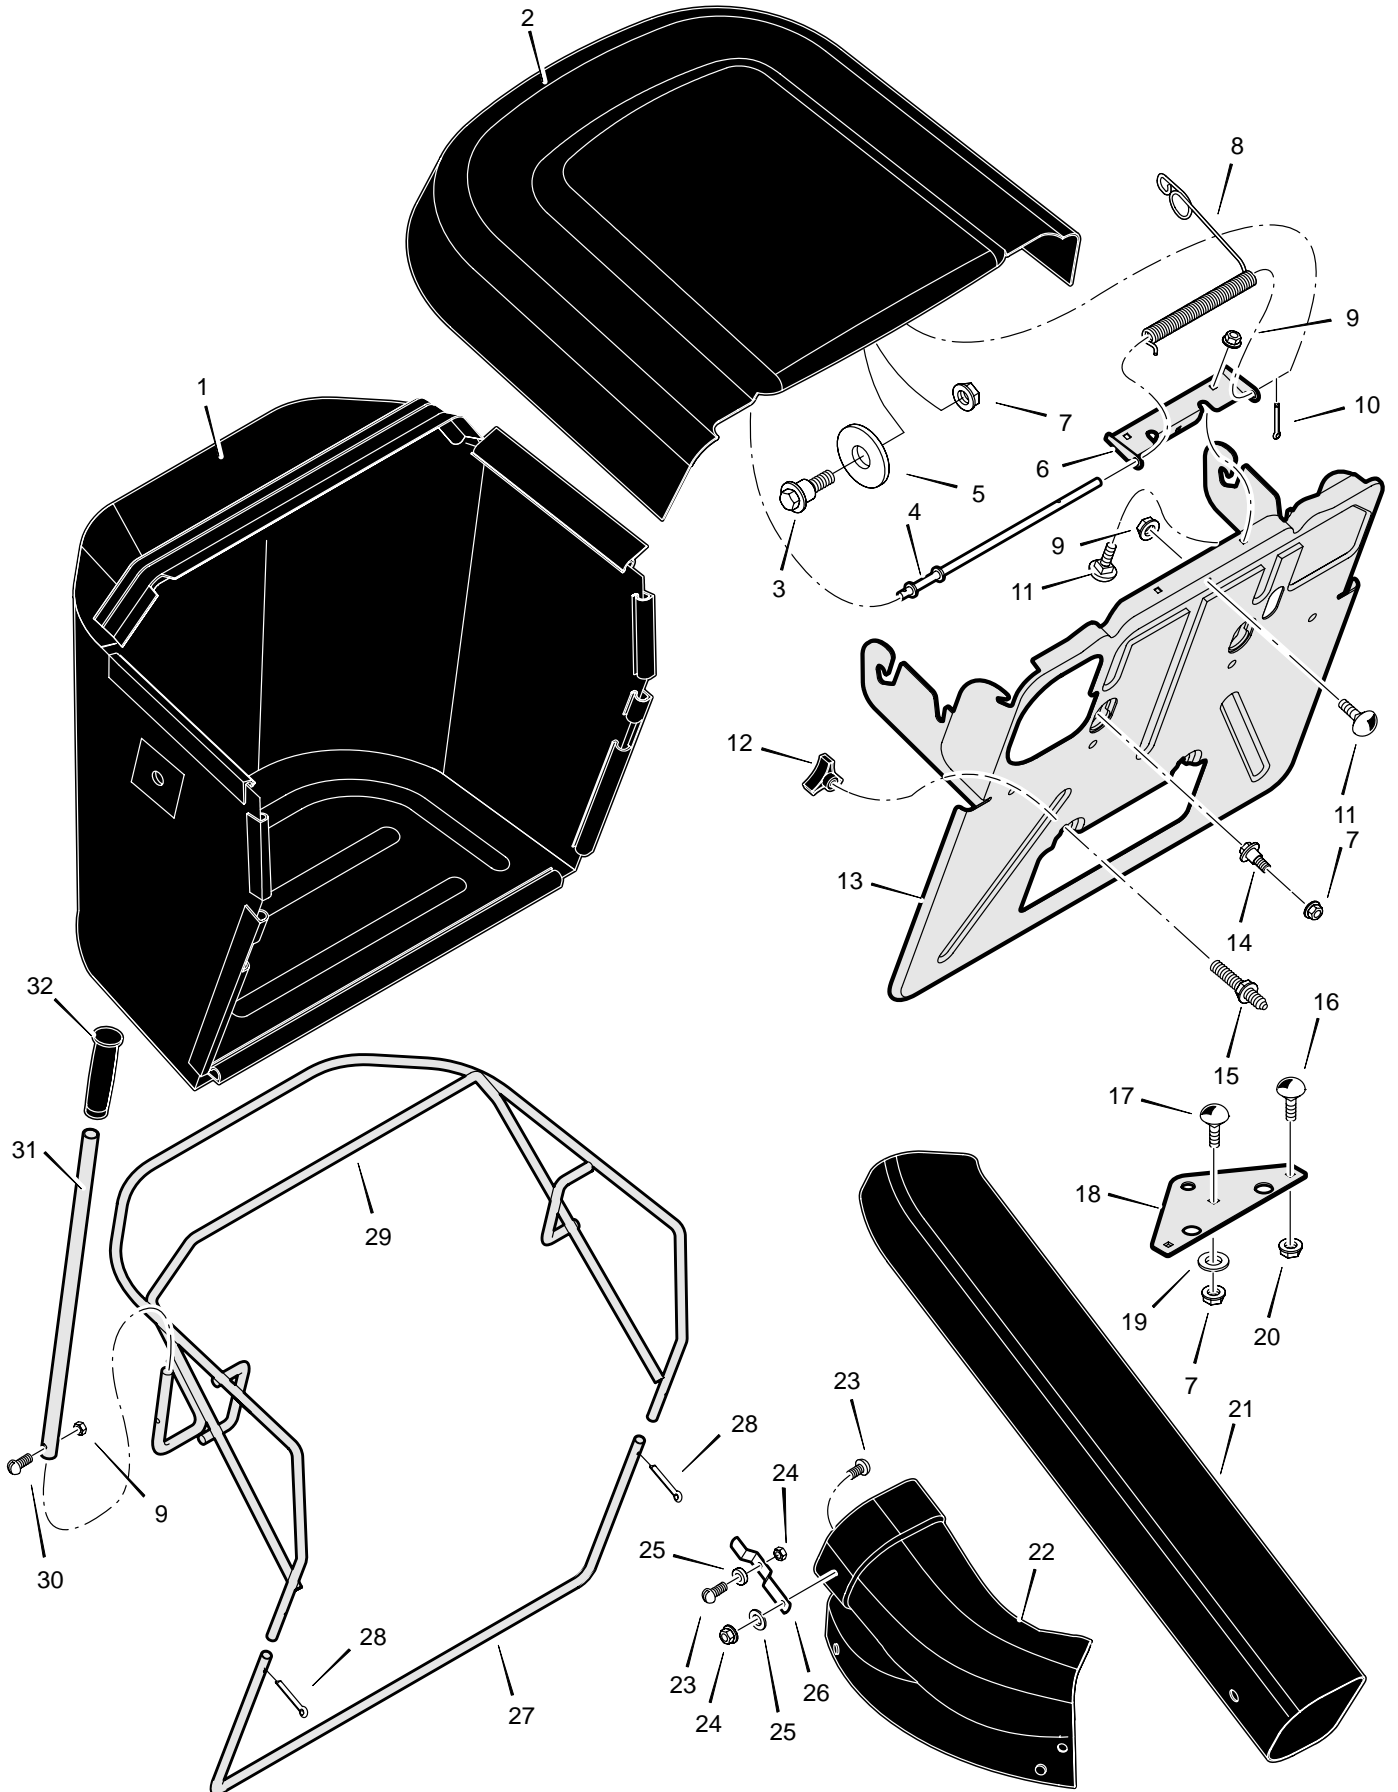

MODEL 309012x51A

REPAIR PARTS GRASS BAGGER

MODEL 309012x51A

REPAIR PARTS GRASS BAGGER

Key No.	Description	Part No.	Key No.	Description	Part No.
1	Bag, Cloth	1401173	17	Bolt, Carriage	2x57
2	Cover, Bag	1401083	18	Bracket, Hitch Extension	1401178-853
3	Bolt, Shoulder	9x13	19	Washer	17x104
4	Rod, Bag Lid	1401168	20	Nut	15x88
5	Washer	17x152	21	Tube, Connecting	1401089
6	Hinge, Bag Top	1401190-853	22	Tube, Extension	1401088
7	Nut	15x84	23	Bolt	6x91
8	Spring, Torsion	166x47	24	Wingnut	14x77
9	Nut	15x89	25	Washer	712440
10	Pin, Cotter	30x20	26	Spring, Leaf	1401175
11	Bolt, Carriage	2x82	27	Tube, Bag Frame	1401155-853
12	Knob	740227	28	Pin, Cotter	30x35
13	Assembly, Bag Plate & Hanger	1401182-853	29	Frame, Bag	1401167-853
14	Bolt, Shoulder	9x70	30	Bolt	1x94
15	Stud, Double End	6x110	31	Lever, Dump	1401141-853
16	Bolt, Carriage	2x53	32	Grip	1401176