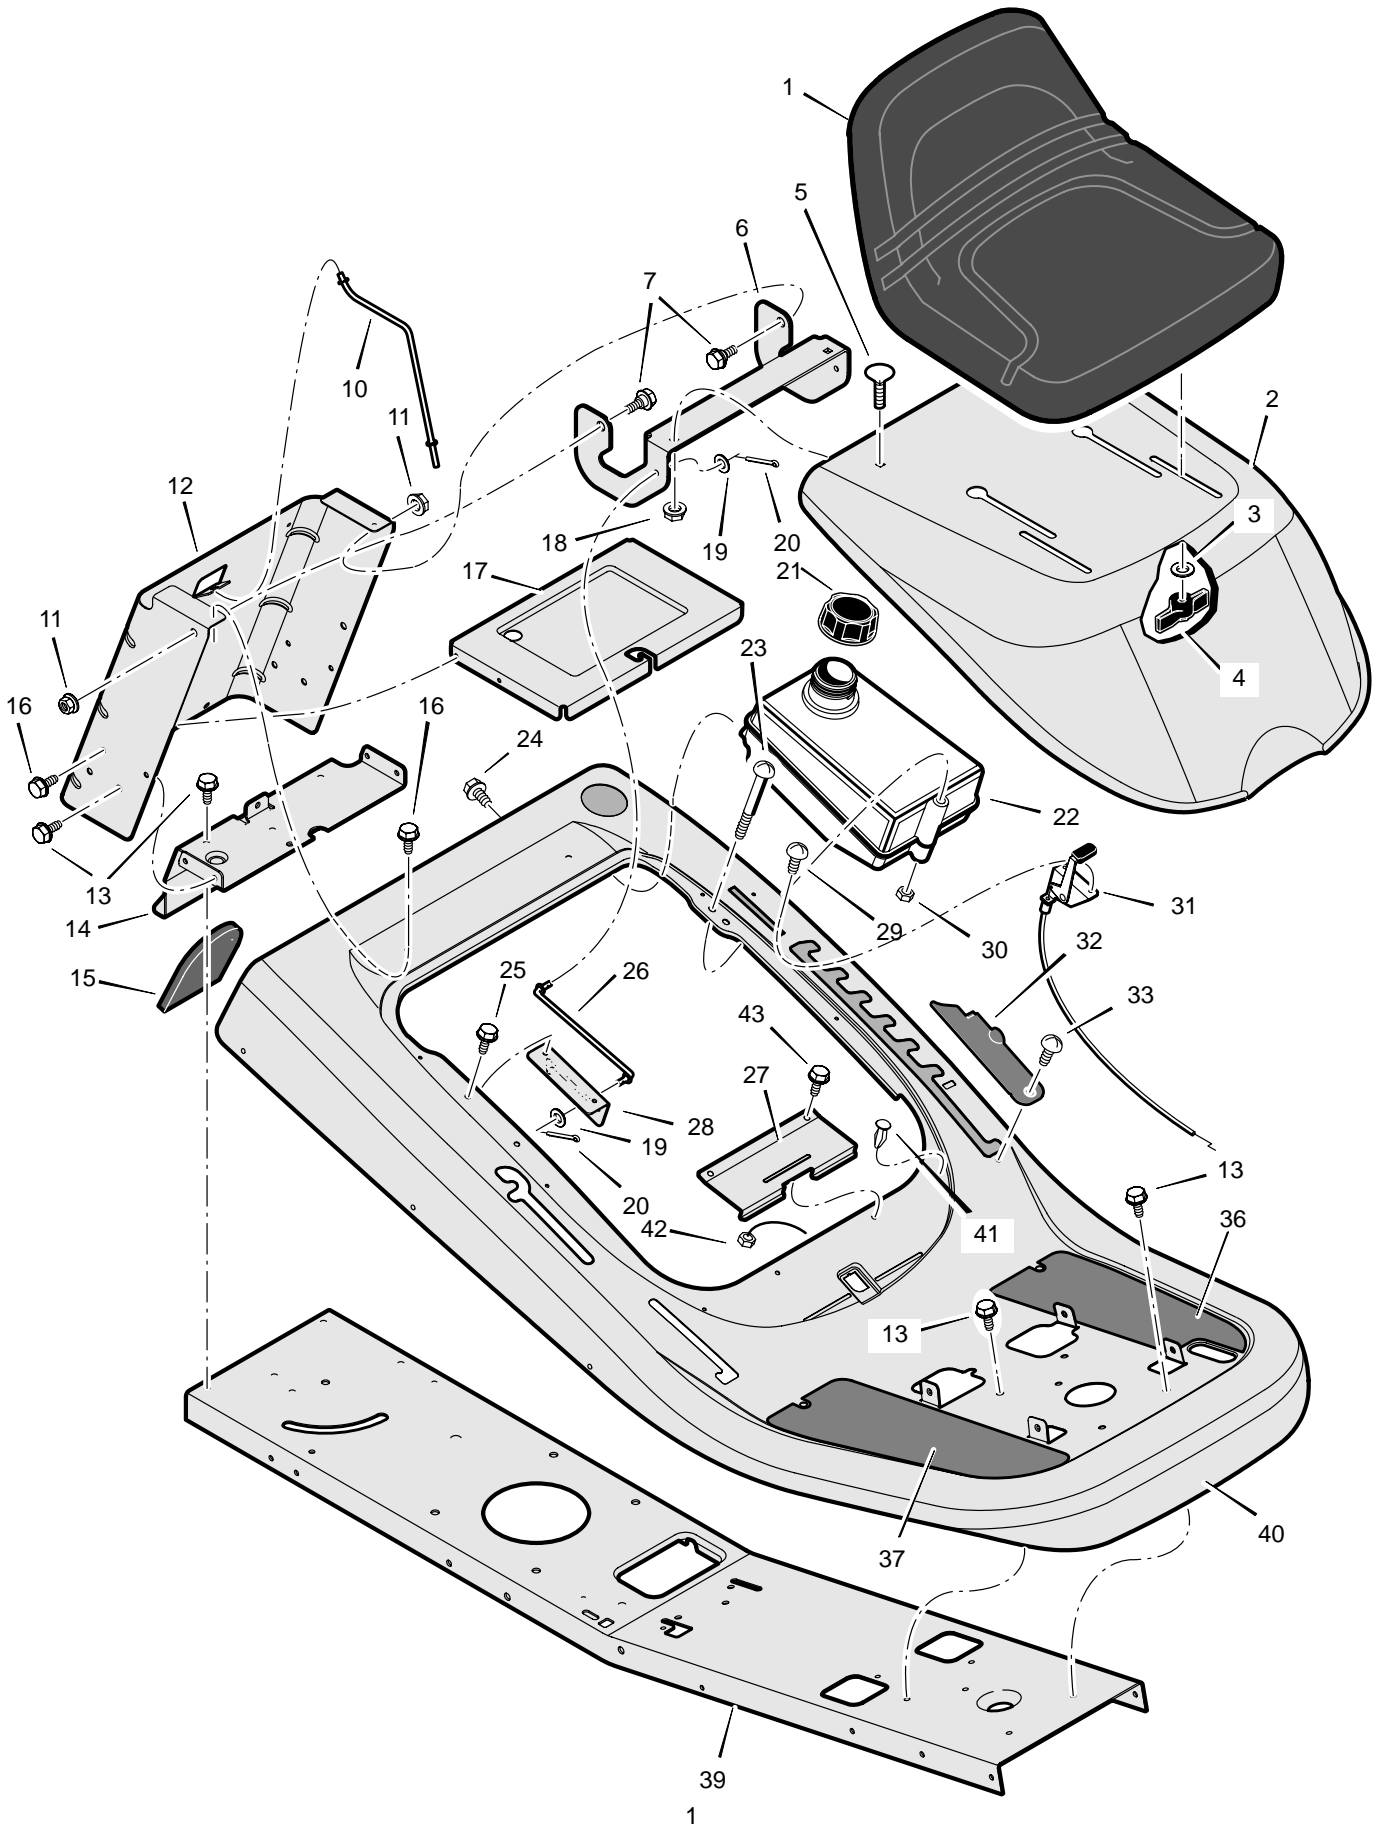

MODEL 309012x51A

REPAIR PARTS CHASSIS & HOOD

MODEL 309012x51A

REPAIR PARTS CHASSIS & HOOD

Key No.	Description	Part No.	Key No.	Description	Part No.
1	Seat	690566	23	Screw	6x111
2	Hood	1401027E200	24	Screw	710246
3	Washer	17x47	25	Screw	710197
4	Bolt, Wing	1001054	26	Rod, Hood Prop	1401110
5	Bolt, Carriage	2x53	27	Spring, Seat Deck	1401041E200
6	Bracket, Hinge	1401036	28	Bracket, Prop Rod	1401056E200
7	Bolt, Shoulder	9x29	29	Screw	26x201
10	Rod, Battery	1401113	30	Nut, NY-Lock	15x116
11	Nut, Flange	15x84	31	Control, Throttle	1401169
12	Plate, Rear	1401025E200	32	Cover, Detent	1401084
13	Screw	26x249	33	Bolt, Shoulder	9x47
14	Plate, Hitch	1401050E200	36	Footmat, Left	1401145
15	Cover	1401086	37	Footmat, Right	1401144
16	Screw	26x263	39	Frame	1401029E200
17	Tray, Battery	1401076E200	40	Deck, Seat	1401026E200
18	Nut, Flange	15x79	41	Bumper	94744
19	Washer	17x47	42	Nut	782585
20	Pin, Cotter	30x20	43	Screw	25x2
21	Cap, Fuel Tank	92317	--	Book, Instruction	F-010603J
22	Tank, Fuel	1401071			