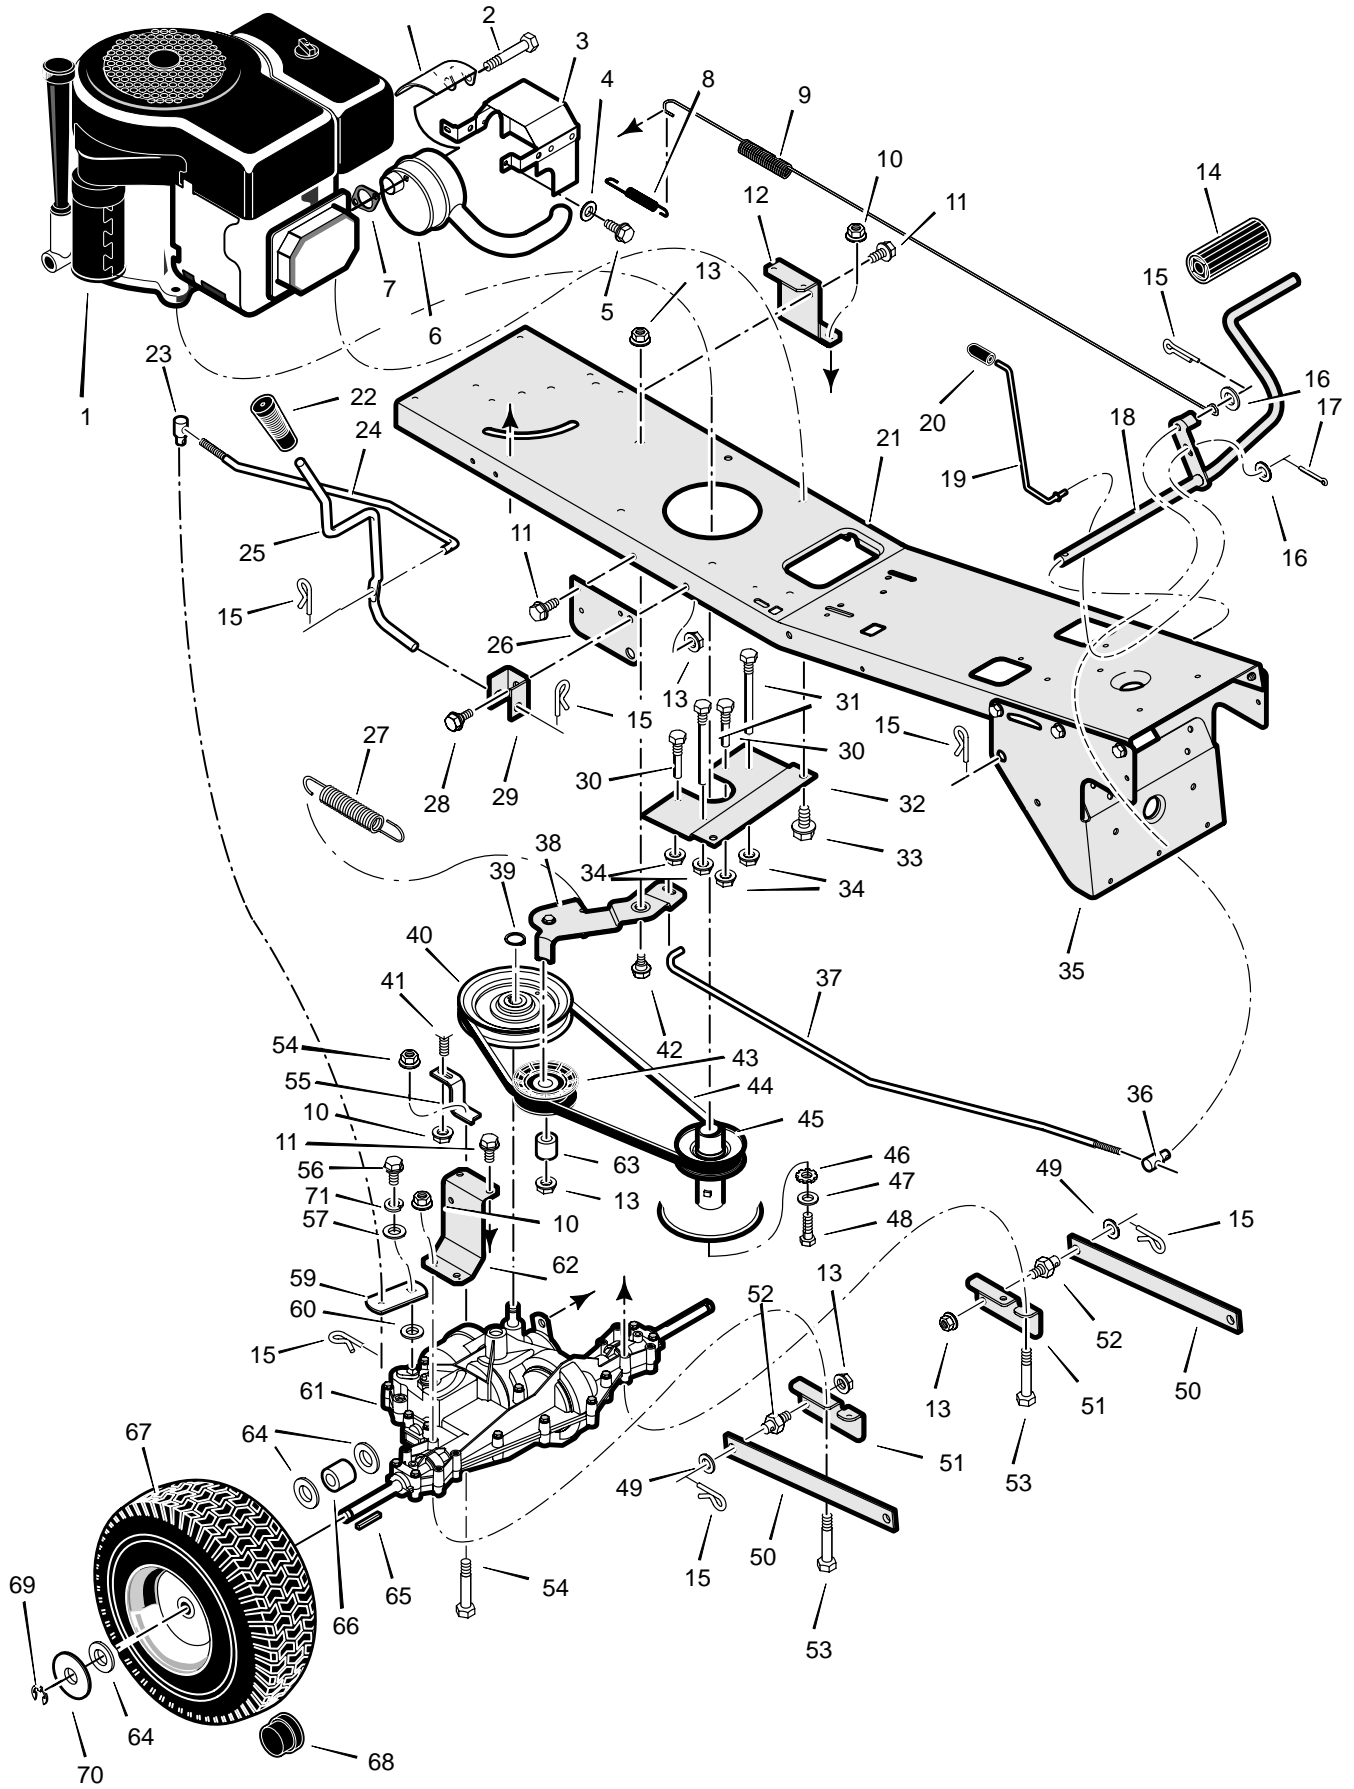

MODEL 309012x51A

REPAIR PARTS MOTION DRIVE

MODEL 309012x51A

REPAIR PARTS MOTION DRIVE

Key No.	Description	Part No.	Key No.	Description	Part No.
1	Engine, Briggs & Stratton	1401154	36	Nut, Adjusting	94815
2	Bolt, Hex – Muffler	1x118	37	Rod, Clutch	1401078
3	Shield Assembly, Heat	1401152	38	Clutch Arm Assembly	1401128
4	Lockwasher	18x32	39	Ring, Retainer	11x7
5	Screw	25x2	40	Pulley, Drive	1401077
6	Muffler	1401153	41	Bolt, Carriage	2x53
7	Gasket, Muffler	91309	42	Bolt, Shoulder	9x39
8	Spring, Extension	165x75	43	Pulley, Idler	690410
9	Spring, Extension	165x148	44	Belt, Motion Drive	37x110
10	Nut	15x88	45	Pulley, Split Stack	1401066
11	Screw	26x249	46	Washer, Star	19x35
12	Bracket, Transaxle –Left	1401042	47	Washer	17x170
13	Nut, Flange	15x84	48	Bolt, Hex	1x140
14	Cover, Pedal	21544	49	Washer	17x102
15	Pin, Cotter	30x20	50	Arm, Rear	1401031
16	Washer	17x53	51	Bracket, Rear Hanger	1401039
17	Pin, Cotter	30x20	52	Pin, Threaded Shoulder	94067
18	Pedal Assembly	1401127E200	53	Bolt, Hex	1x155
19	Rod, Parking Brake	1401112	54	Bolt	180087
20	Grip, Parking Brake Rod	91079	55	Bracket, Torque Reactor	1401051
21	Frame	1401029E200	56	Screw	1x145
22	Grip, Shift Lever	92697	57	Washer, Shift Yoke	710657
23	Nut, Adjusting	1401148	59	Yoke, Shift	1401093
24	Link, Shift	1401122	60	Washer	17x148
25	Lever, Shift	1401111	61	Transaxle, Peerless	1401091
26	Bracket, Lift Pivot	1401032	62	Bracket, Transaxle	1401042
27	Spring, Extension	165x147	63	Spacer	690369
28	Bolt, Shoulder	9x39	64	Washer	17x160
29	Bracket, Pivot	1401043	65	Key, Square	56534
30	Guide, Belt –Short	1401104	66	Spacer, Rear Wheel	1401103
31	Guide, Belt –Long	1401105	67	Wheel, Rear –15”	1401120
32	Plate, Belt Guide	1401057	68	Cap, Hub	94618
33	Bolt	25x7	69	E–Ring	11x3
34	Nut, Flange	15x79	70	Washer	17x195
35	Bracket, Support	1401059	71	Lockwasher, Split	18x32

* When you order a tire, make sure to give the brand name of the tire so that the tread pattern on the tire will match.

** For information on Replacement Parts see the Central Parts Distributor in your area.