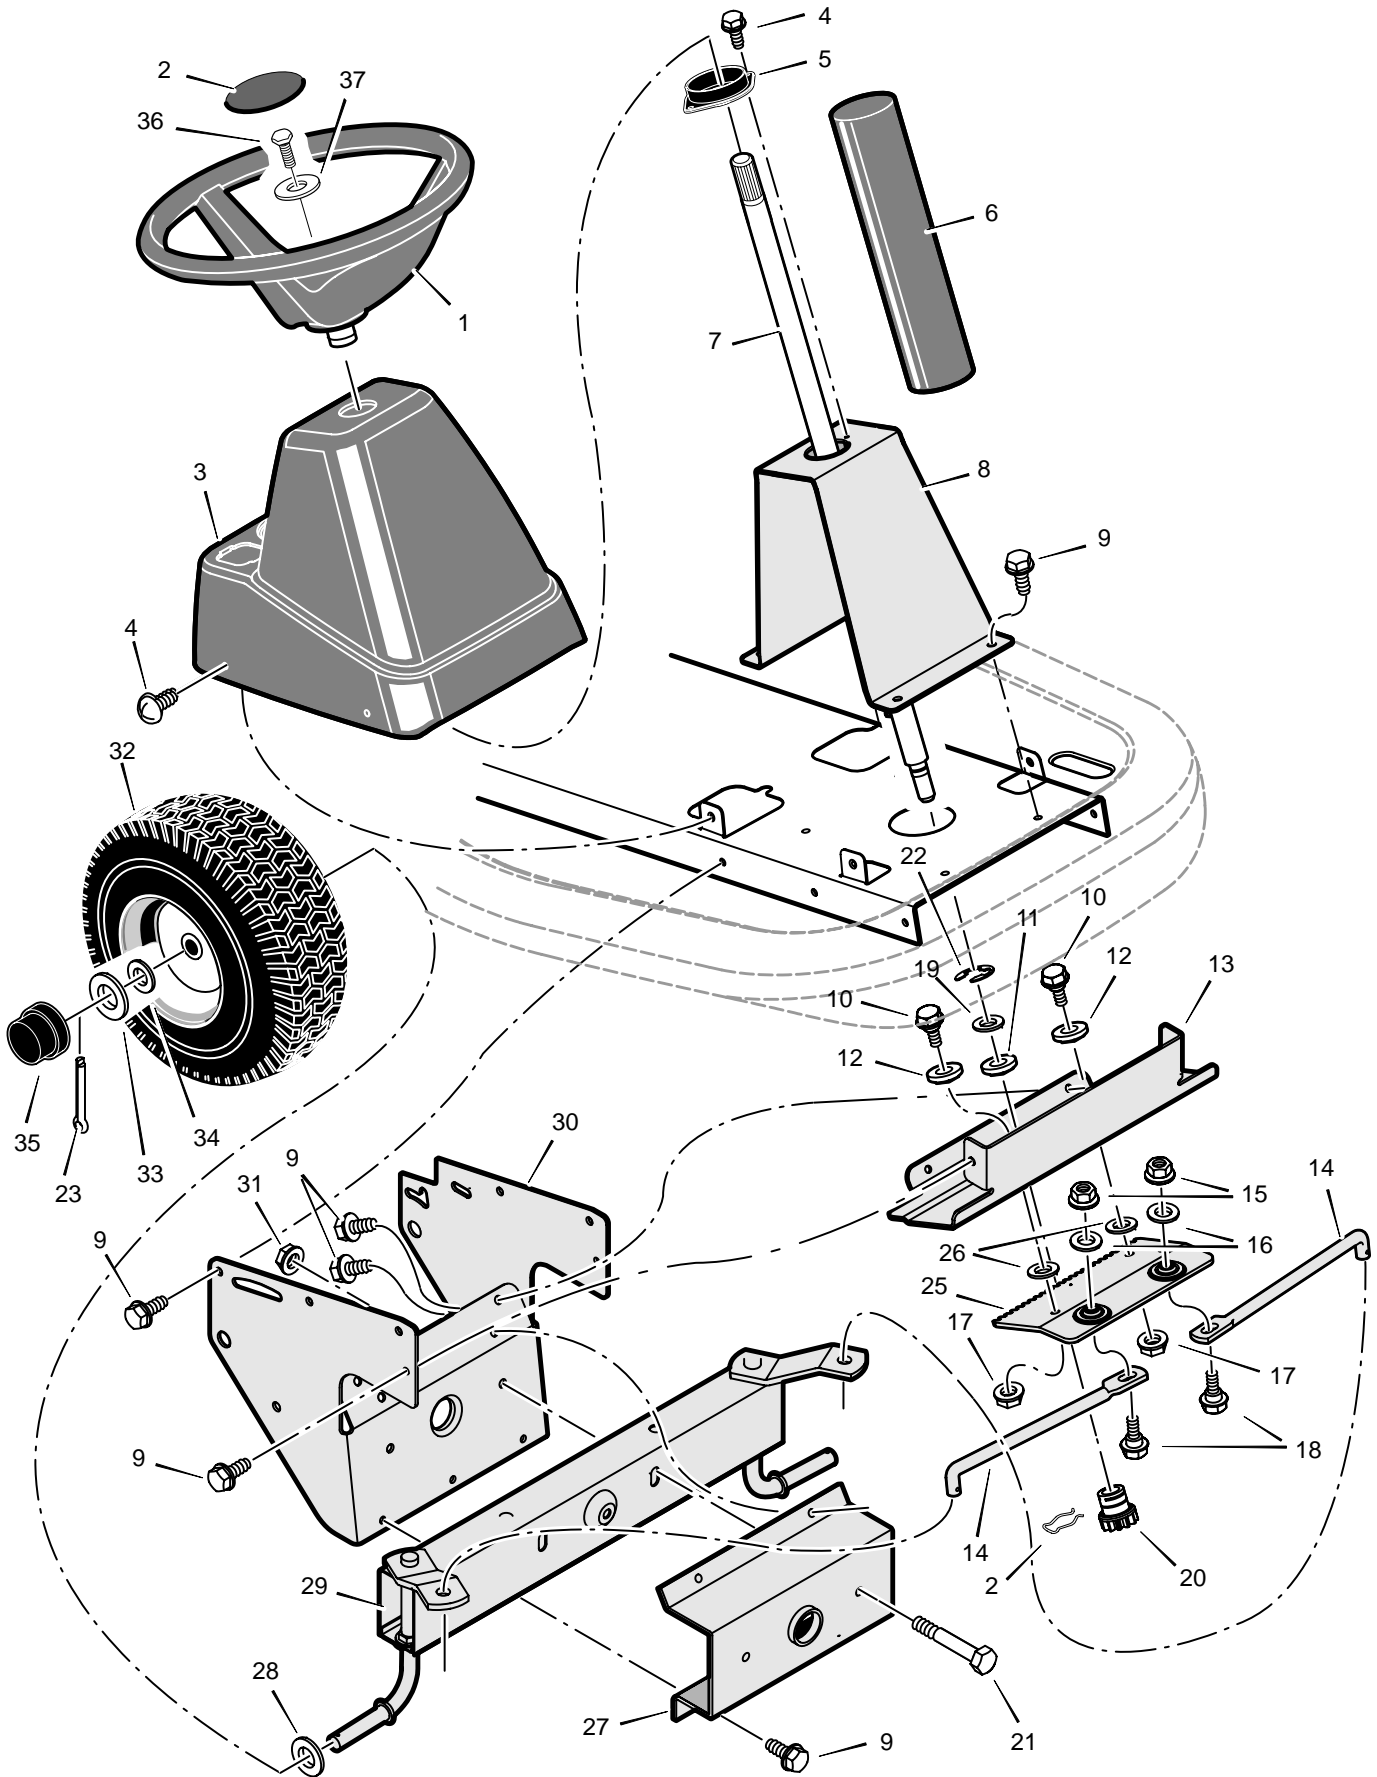

MODEL 309012x51A

REPAIR PARTS STEERING

MODEL 309012x51A

REPAIR PARTS STEERING

Key No.	Description	Part No.	Key No.	Description	Part No.
1	Wheel, Steering	1401200	19	Washer	17x118
2	Cap, Steering	1401201	20	Gear, Pinion	1401099
3	Console, Low –Black	1401044	21	Bolt, Hex	1x146
--	Console, Low –Grey	1401045	22	E–Ring, Retainer	11x28
4	Screw	26x270	23	Pin, Cotter	137185
5	Bearing, Upper Steering	1401090	25	Rack, Steering	1401046
6	Tube, Steering	1401107	26	Washer	785373
7	Shaft, Steering	1401100	27	Bracket, Axle Front	1401060
8	Support, Steering	1401055	28	Washer	17x157
9	Screw	26x249	29	Axle & Spindle Assembly	1401126
10	Bolt, Shoulder	9x67	30	Bracket, Support	1401059
11	Bearing, Lower Steering	1401098	31	Nut, Flange	15x118
12	Roller	1401102	32	Wheel, Front	1401143
13	Plate, Gear Mounting	1401058	33	Washer	17x197
14	Link, Drag	1401123	34	Washer	17x157
15	Nut, Flange	15x84	35	Cap, Hub	94618
16	Washer	17x104	36	Bolt	711719
17	Nut, Flange	15x88	37	Washer	711720
18	Bolt, Hex	1x111			

* When you order a tire, make sure to give the brand name of the tire so that the tread pattern on the tire will match.