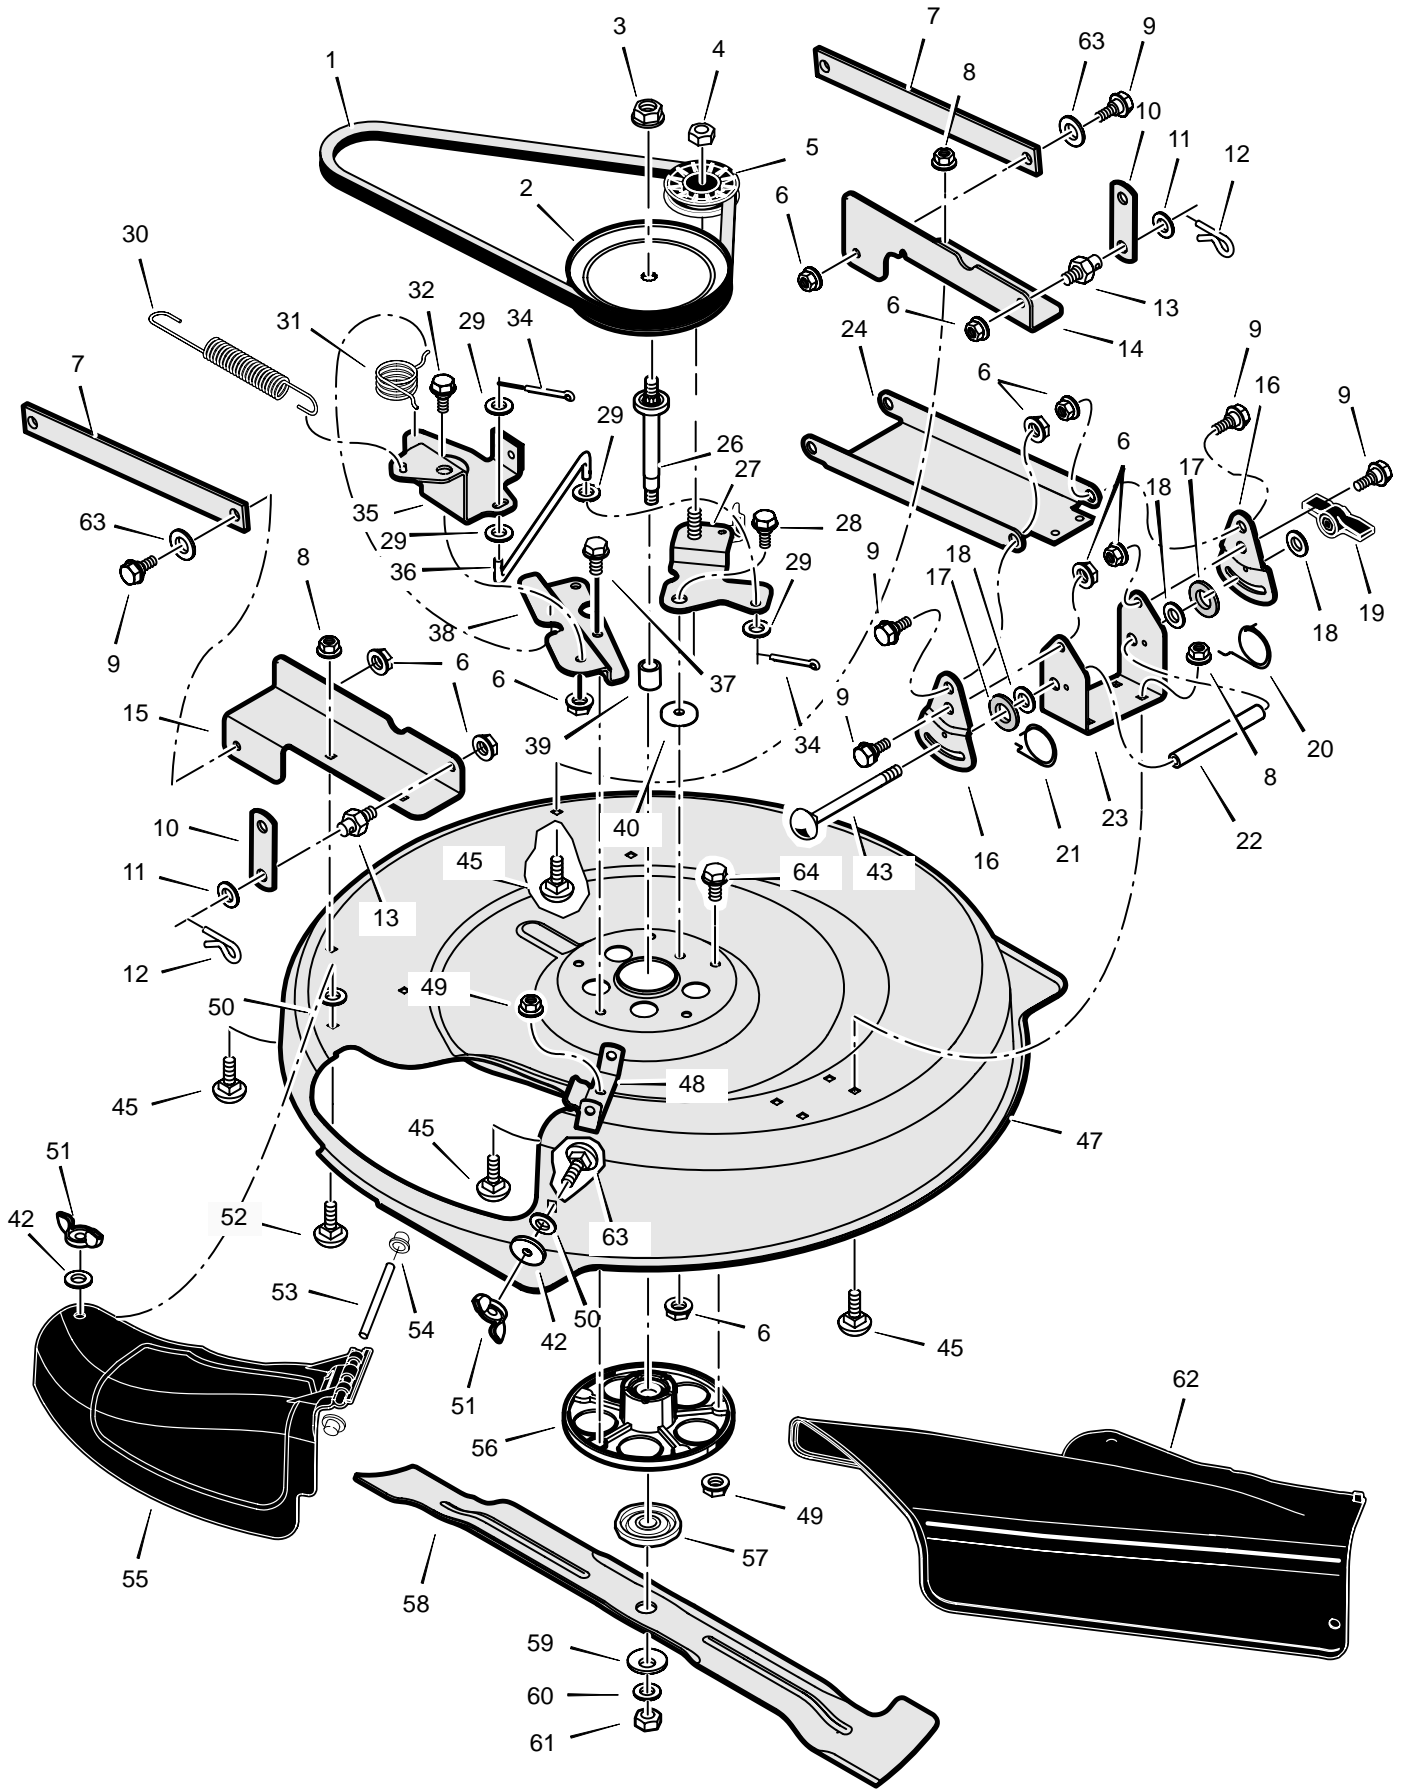

MODEL 309012x51A

REPAIR PARTS MOWER HOUSING

MODEL 309012x51A

REPAIR PARTS MOWER HOUSING

Key No.	Description	Part No.	Key No.	Description	Part No.
1	Belt, Blade Drive	37x111	32	Bolt, Shoulder	9x42
2	Pulley, Input	1401092	34	Pin, Cotter	30x20
3	Locknut	15x121	35	Arm Assembly, Brake	1401185
4	Nut, Flange	15x98	36	Link, Idler Arm	1401119
5	Pulley, Idler	690410	37	Bolt	25x7
6	Nut, Flange	15x84	38	Bracket, Brake Mounting	1401052
7	Arm, Rear	1401031	39	Spacer, Jackshaft	1401094
8	Nut, Flange	15x79	40	Washer	1401097
9	Bolt, Shoulder	9x58	42	Washer	19x45
10	Link, Lift	1401033	43	Bolt, Carriage	2x94
11	Washer	17x102	45	Bolt, Carriage	2x53
12	Pin, Hair	31x4	47	Housing, Blade	1401028
13	Pin, Threaded Shoulder	94067	48	Hinge, Mulching Cover	1401106
14	Bracket, Left Rear	1401047	49	Nut, Flange	15x88
15	Bracket, Right Rear	1401048	50	Nut, Speed	28x76
16	Plate, Adjustment	1401038	51	Wingnut	14x86
17	Pad, Friction	94137	52	Bolt, Carriage	2x74
18	Washer	17x45	53	Rod, Chute Deflector	91767
19	Wingnut	95004	54	Cap, Push	28x23
20	Spring, Left Torsion	166x43	55	Cover, Mulch	1401080
21	Spring, Right Torsion	166x42	56	Mandrel Housing	94305
22	Tube, Spacer	1401095	57	Adapter, Blade	92466
23	Bracket, Deck	1401037	58	Blade	1401079
24	Hanger, Front	1401040	59	Washer, Cup	17x166
26	Shaft, Splined	1401065	60	Washer	17x165
27	Arm, Idler	1401186	61	Nut, Blade Mount	15x100
28	Bolt, Shoulder	9x39	62	Deflector, Chute	1401081
29	Washer	17x47	63	Bolt, Carriage	2x74
30	Spring, Extension	165x149	64	Bolt	1x84
31	Spring, Torsion	166x46