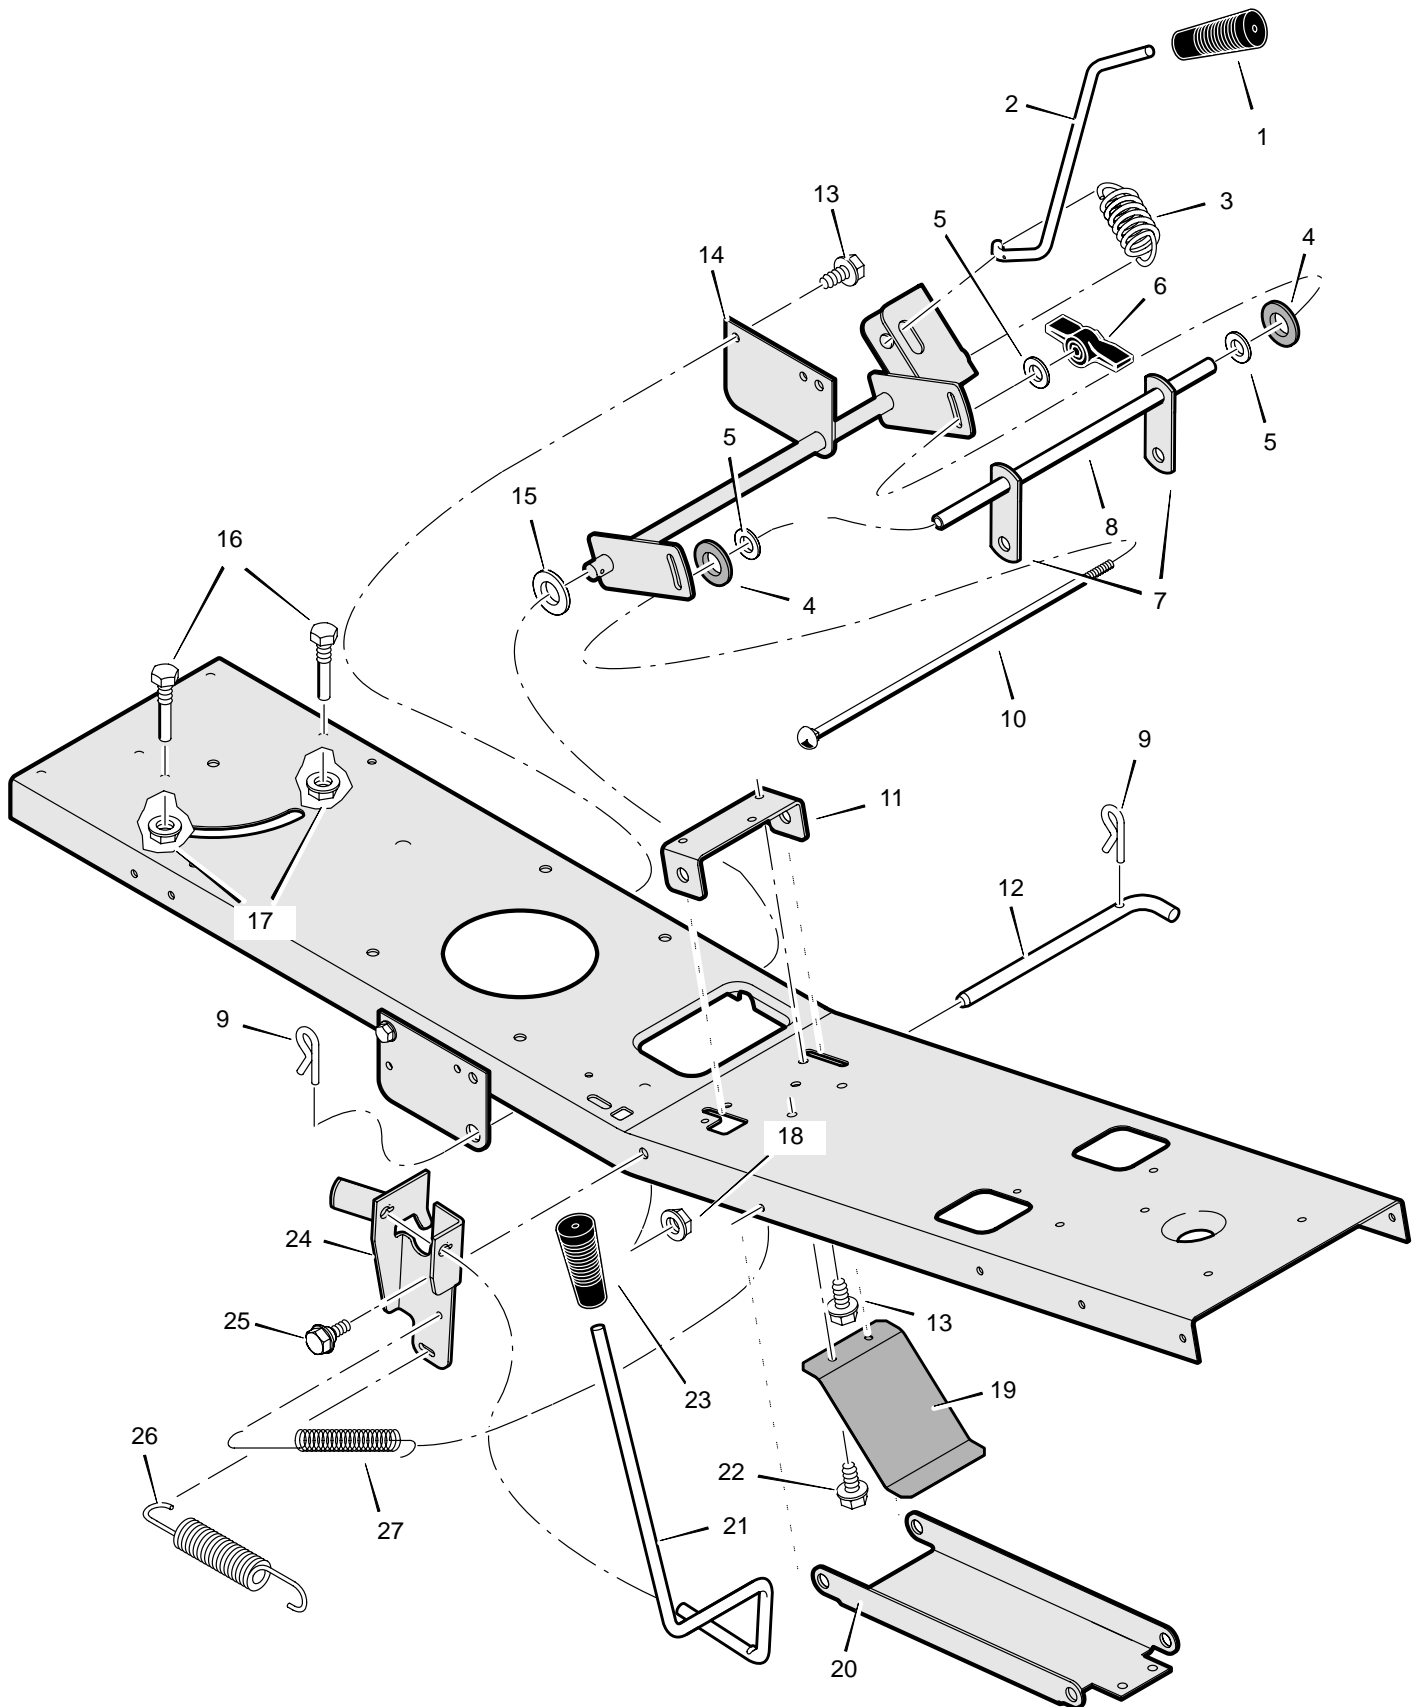

MODEL 309012x51A

REPAIR PARTS STEERING

MODEL 309012x51A

REPAIR PARTS STEERING

Key No.	Description	Part No.	Key No.	Description	Part No.
1	Wheel, Steering	1401200	19	Washer	17x118
2	Cap, Steering	1401201	20	Gear, Pinion	1401099
3	Console, Low –Black	1401044	21	Bolt, Hex	1x146
--	Console, Low –Grey	1401045	22	E–Ring, Retainer	11x28
4	Screw	26x270	23	Pin, Cotter	137185
5	Bearing, Upper Steering	1401090	25	Rack, Steering	1401046
6	Tube, Steering	1401107	26	Washer	785373
7	Shaft, Steering	1401100	27	Bracket, Axle Front	1401060
8	Support, Steering	1401055	28	Washer	17x157
9	Screw	26x249	29	Axle & Spindle Assembly	1401126
10	Bolt, Shoulder	9x67	30	Bracket, Support	1401059
11	Bearing, Lower Steering	1401098	31	Nut, Flange	15x118
12	Roller	1401102	32	Wheel, Front	1401143
13	Plate, Gear Mounting	1401058	33	Washer	17x197
14	Link, Drag	1401123	34	Washer	17x157
15	Nut, Flange	15x84	35	Cap, Hub	94618
16	Washer	17x104	36	Bolt	711719
17	Nut, Flange	15x88	37	Washer	711720
18	Bolt, Hex	1x111			

* When you order a tire, make sure to give the brand name of the tire so that the tread pattern on the tire will match.

MODEL 309012x51A

REPAIR PARTS MOWER HOUSING SUSPENSION

Key No.	Description	Part No.	Key No.	Description	Part No.
1	Grip, Lift Lever	92697	15	Washer	17x165
2	Lever, Lift	1401117	16	Screw, Guide	93349
3	Spring, Extension	165x154	17	Nut, Flange	15x79
4	Pad, Friction	94137	18	Nut, Flange	15x84
5	Washer	17x45	19	Spring, Leaf	1401147
6	Wingnut	95004	20	Hanger, Front	1401040
7	Link, Lift	1401033	21	Lever, PTO	1401116
8	Tube, Spacer	1401096	22	Screw	26x263
9	Pin, Hair	31x4	23	Grip, PTO	94198
10	Bolt, Carriage	2x93	24	Bracket, PTO	1401199
11	Bracket, Front Hanger Pivot	1401030	25	Bolt, Shoulder	9x42
12	Pin, Front Hanger	1401118	26	Spring, Extension	165x149
13	Screw	26x249	27	Spring, Extension	165x92
14	Arm Assembly, Lifter	1401129			